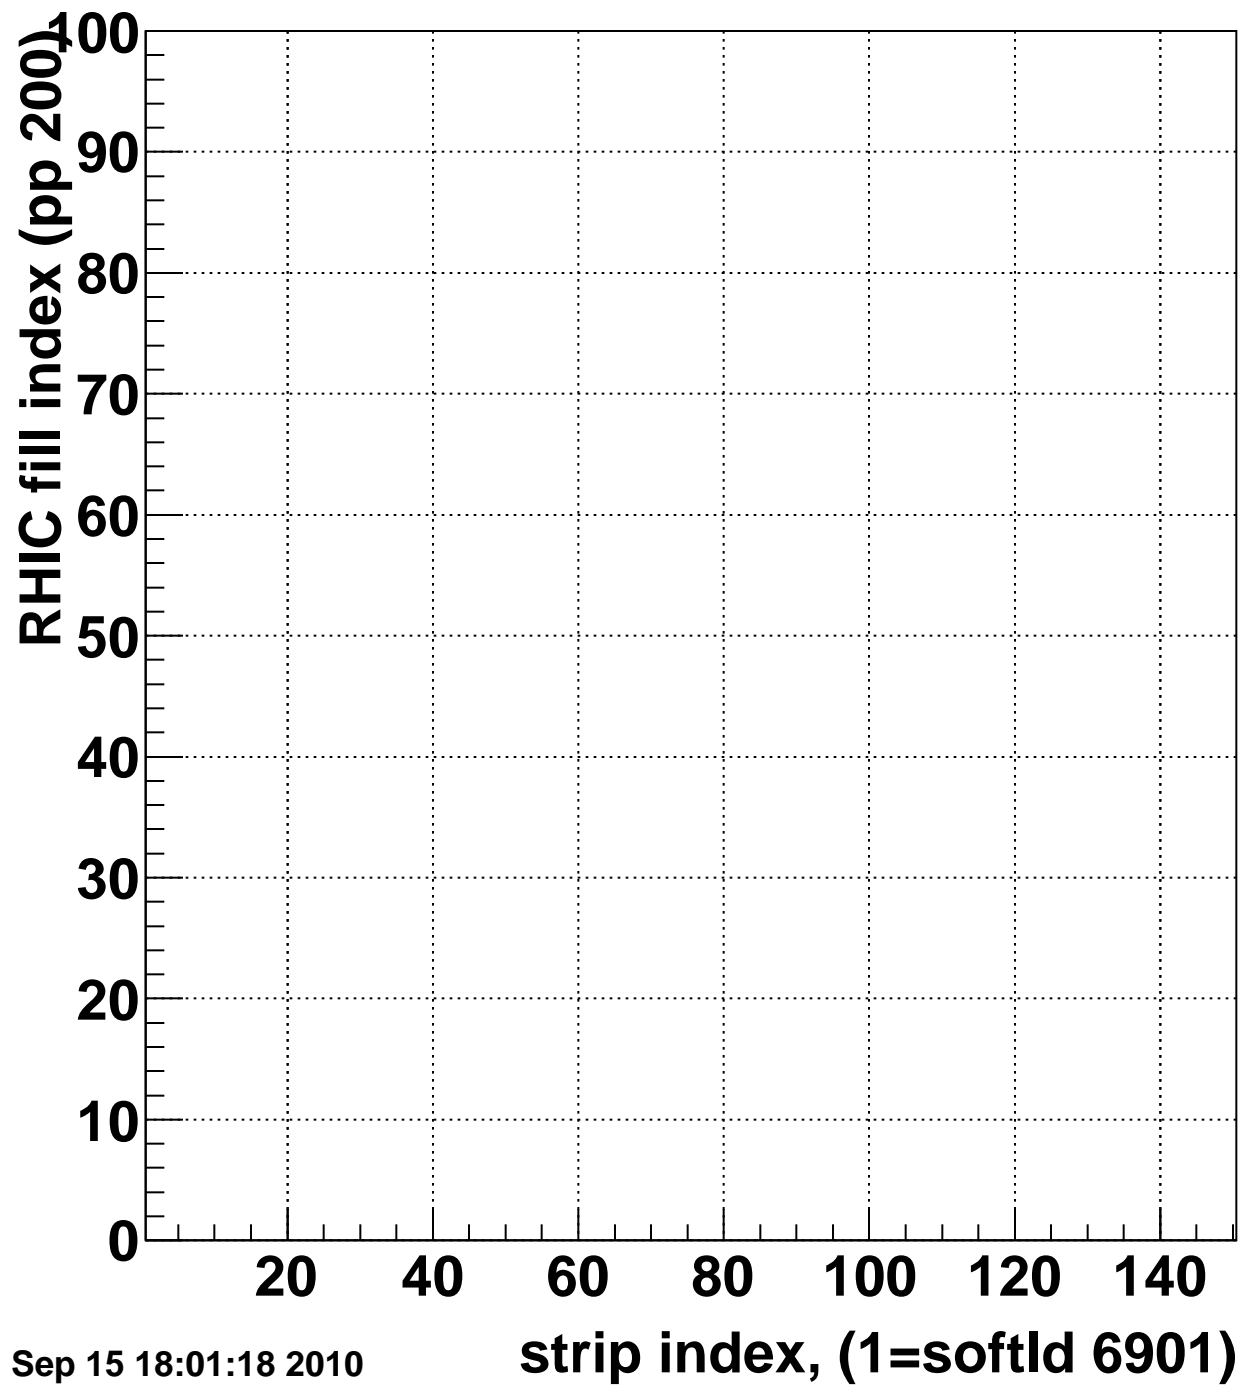

Mpv of ped residuum (ADC), BSMDE mod=47, good strips

Entries 0

Wed Sep 15 18:01:18 2010

Rms of ped residuum (ADC), BSMDE mod=47, good strips

Entries 14356

Wed Sep 15 18:01:18 2010

Bad strips (color=error bits), BSMDE mod=47

Entries 644

Wed Sep 15 18:01:18 2010

Mpv of ped residuum (ADC), BSMDP mod=47, good strips

Entries 0

Wed Sep 15 18:01:18 2010

Bad strips (color=error bits), BSMDE mod=47

Entries 838

Wed Sep 15 18:01:18 2010