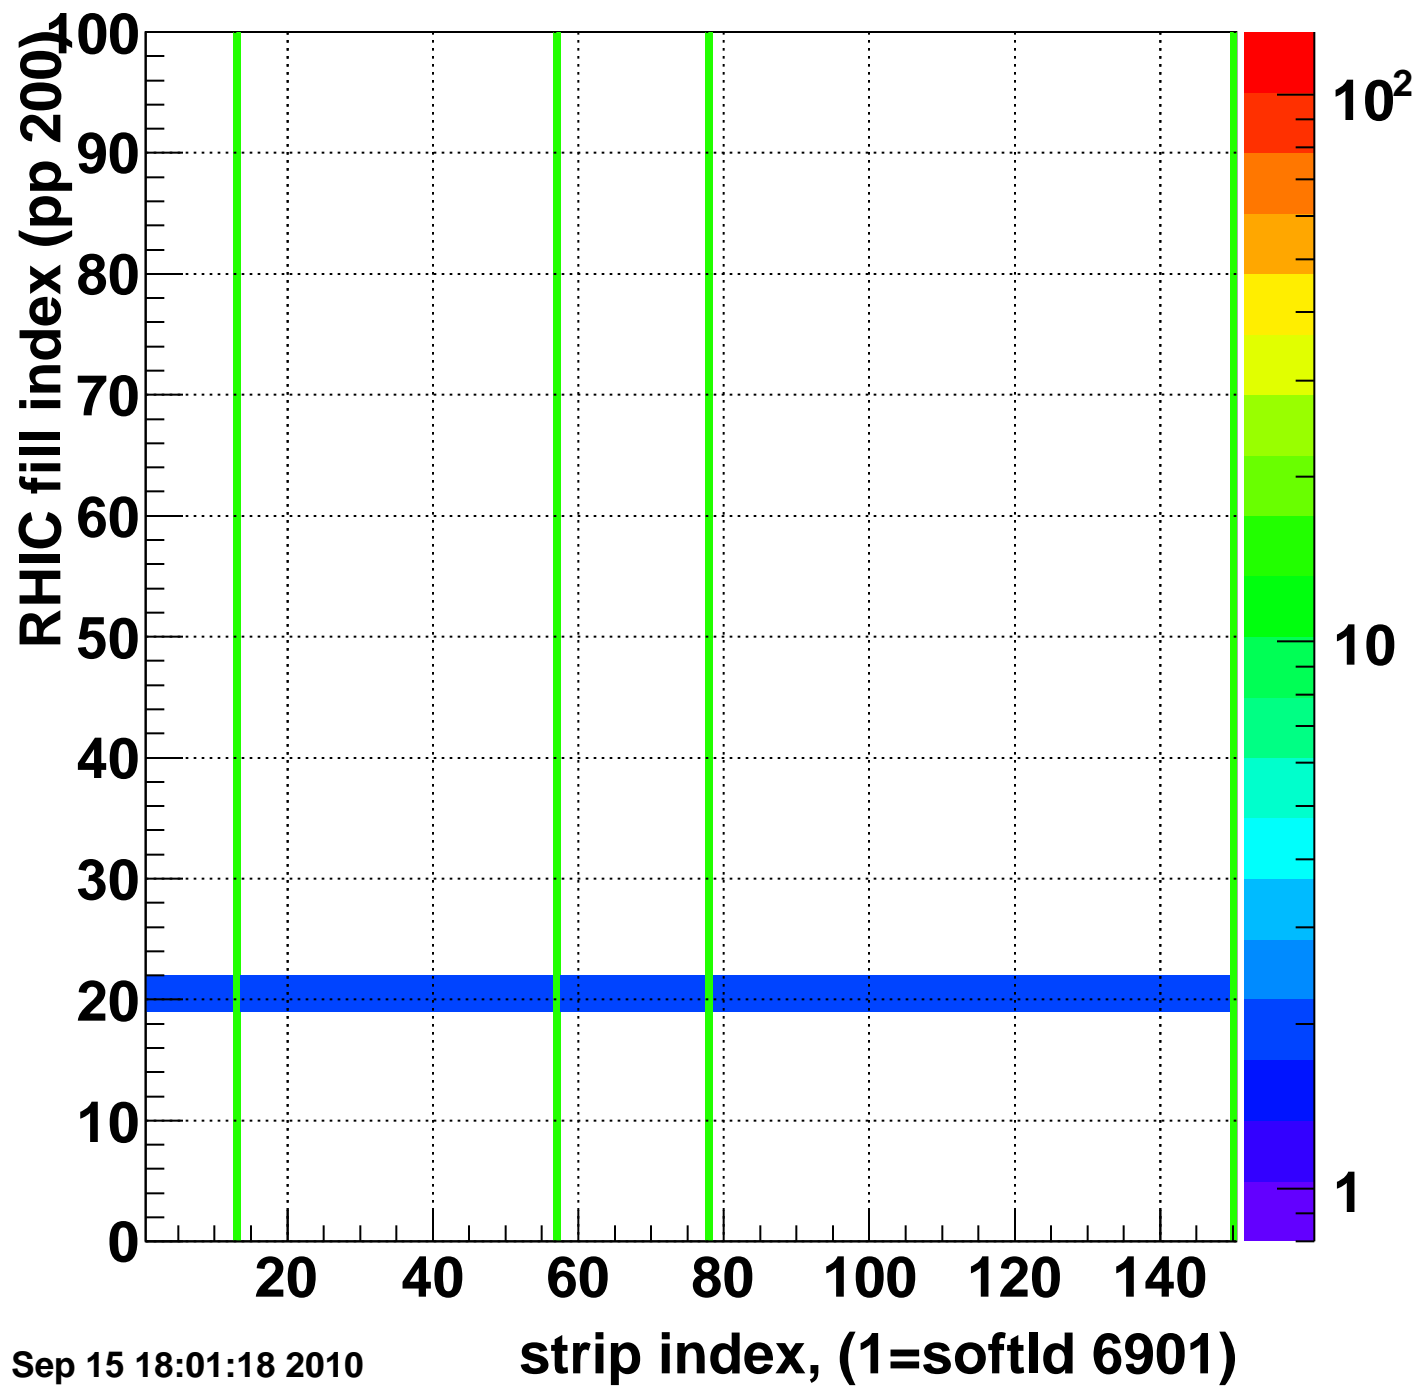

Mpv of ped residuum (ADC), BSMDE mod=47, good strips

Entries 0

Wed Sep 15 18:01:18 2010

Rms of ped residuum (ADC), BSMDE mod=47, good strips

Entries 14356

Wed Sep 15 18:01:18 2010

Bad strips (color=error bits), BSMDE mod=47

Entries 644

Wed Sep 15 18:01:18 2010

Mpv of ped residuum (ADC), BSMDP mod=47, good strips

Entries 0

Wed Sep 15 18:01:18 2010

Bad strips (color=error bits), BSMDE mod=47

Entries 838

Wed Sep 15 18:01:18 2010