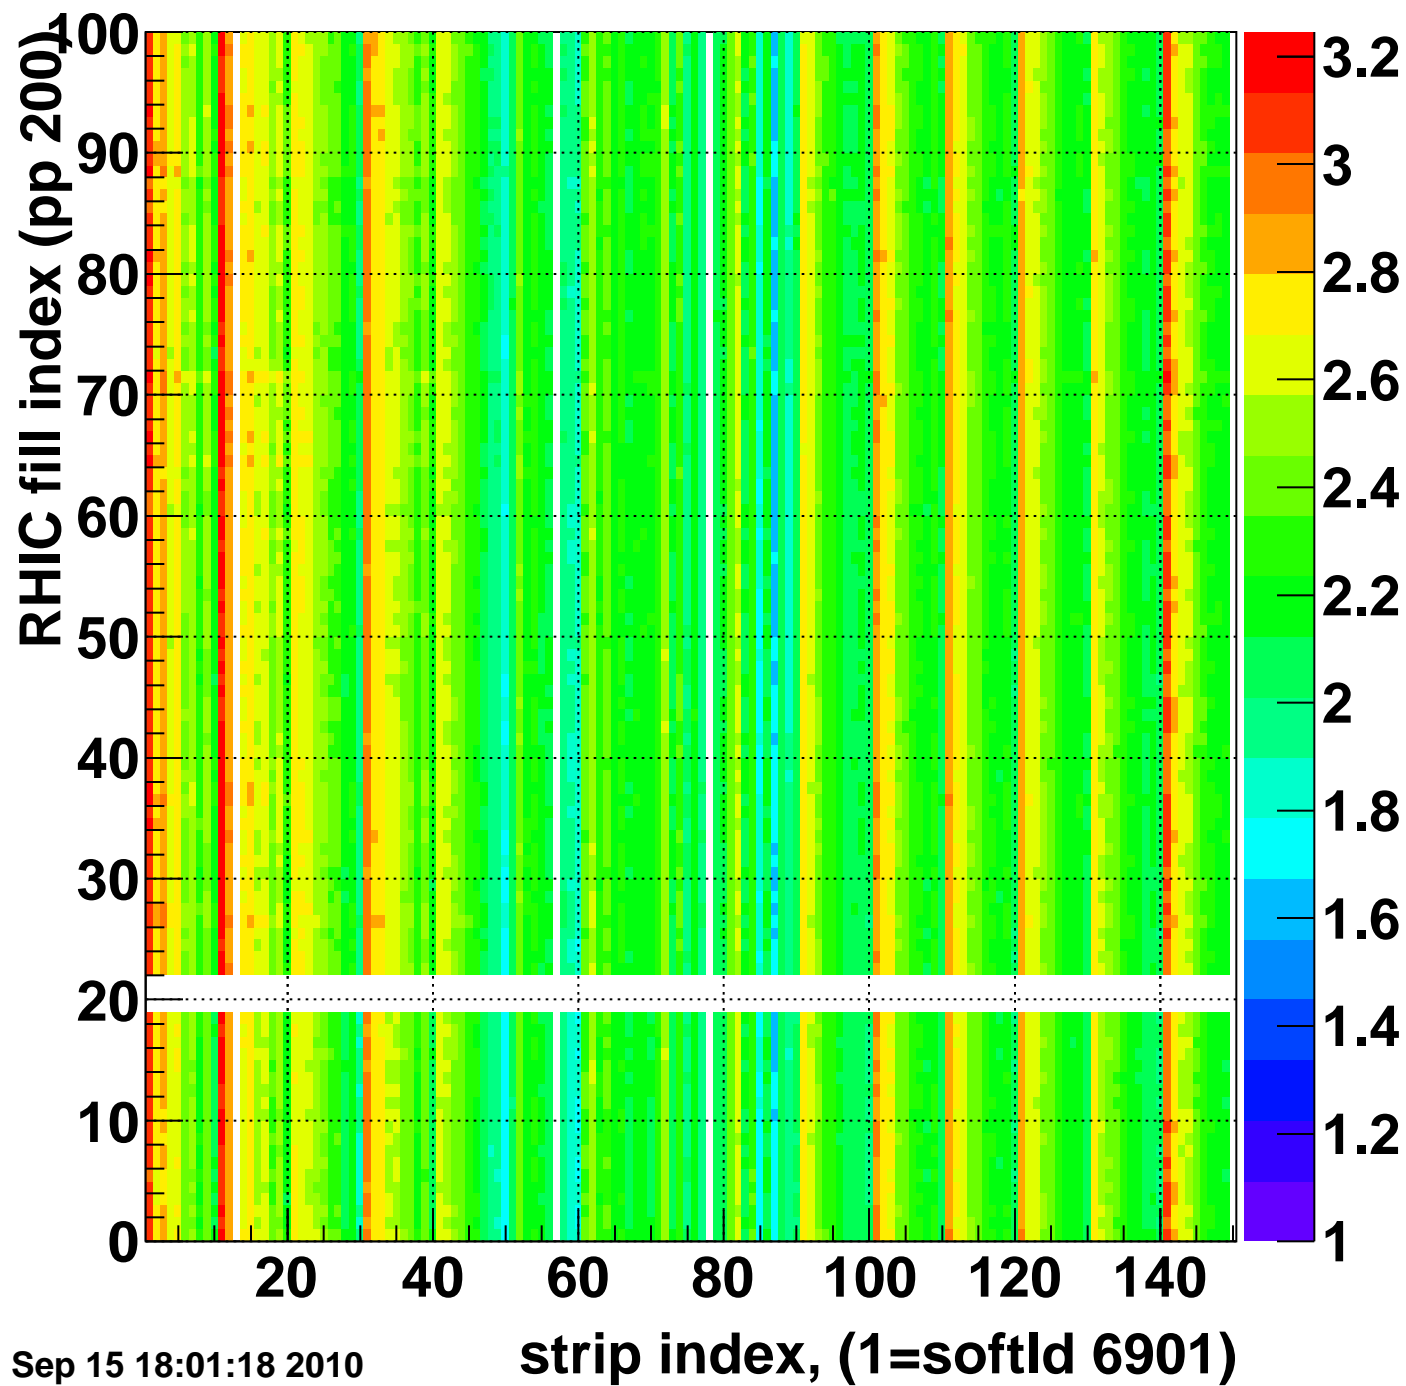

Mpv of ped residuum (ADC), BSMDE mod=47, good strips

Entries 0

Wed Sep 15 18:01:18 2010

Rms of ped residuum (ADC), BSMDE mod=47, good strips

Entries 14356

Wed Sep 15 18:01:18 2010

Bad strips (color=error bits), BSMDE mod=47

Entries 644

Wed Sep 15 18:01:18 2010

Mpv of ped residuum (ADC), BSMDP mod=47, good strips

Entries 0

Wed Sep 15 18:01:18 2010

Bad strips (color=error bits), BSMDE mod=47

Entries 838

Wed Sep 15 18:01:18 2010