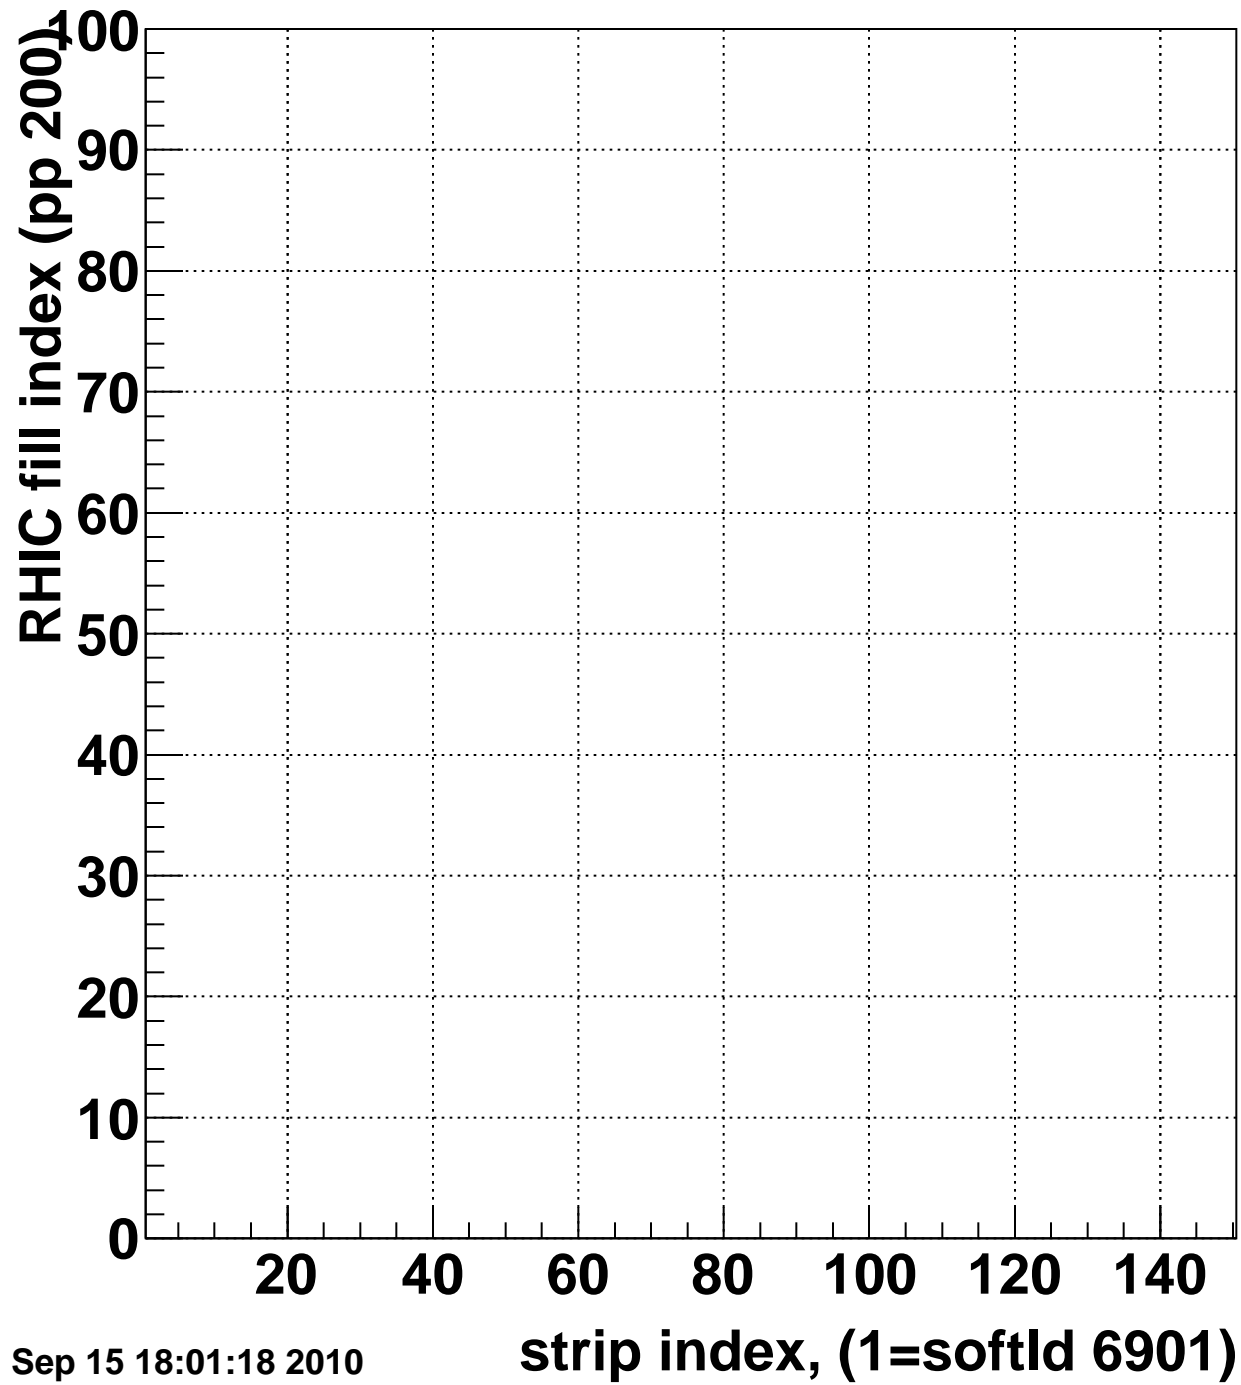

Mpv of ped residuum (ADC), BSMDE mod=47, good strips

Entries 0

Wed Sep 15 18:01:18 2010

Rms of ped residuum (ADC), BSMDE mod=47, good strips

Entries 14356

Wed Sep 15 18:01:18 2010

Bad strips (color=error bits), BSMDE mod=47

Entries 644

Wed Sep 15 18:01:18 2010

Mpv of ped residuum (ADC), BSMDP mod=47, good strips

Entries 0

Wed Sep 15 18:01:18 2010

Bad strips (color=error bits), BSMDE mod=47

Entries 838

Wed Sep 15 18:01:18 2010