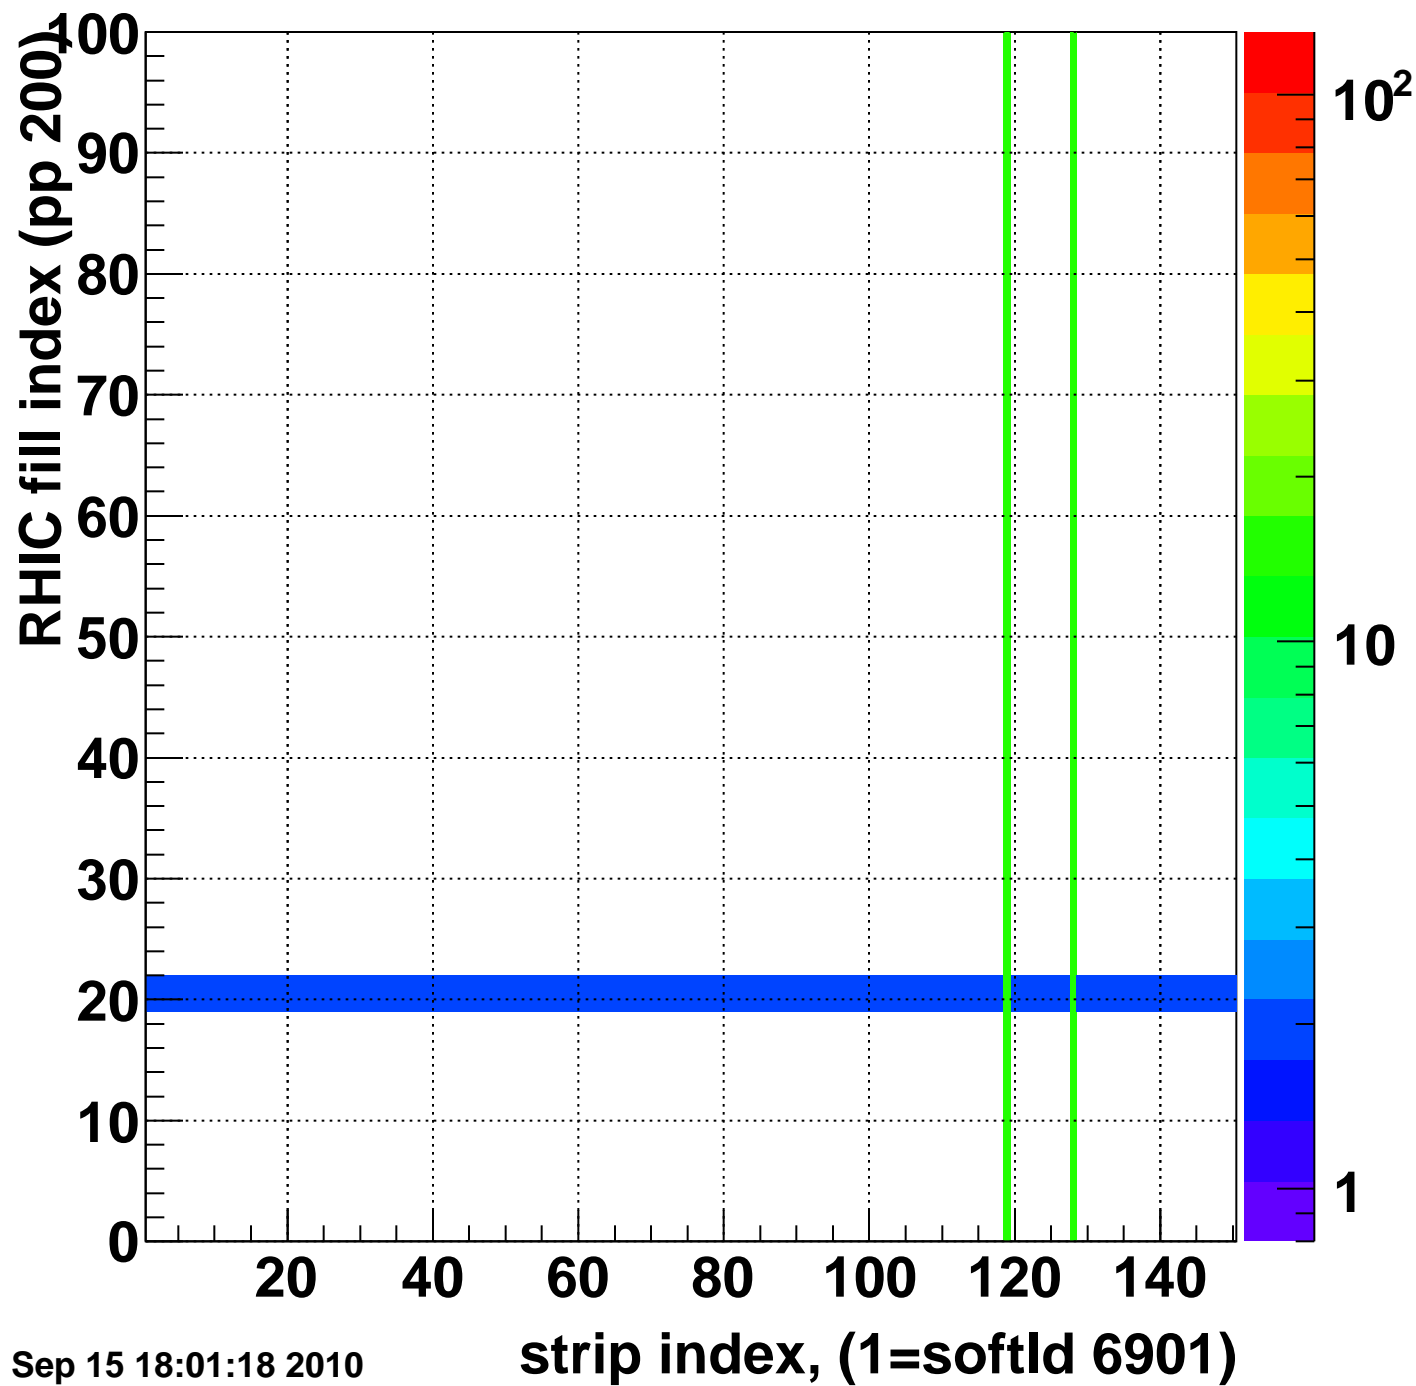

Mpv of ped residuum (ADC), BSMDE mod=47, good strips

Entries 0

Wed Sep 15 18:01:18 2010

Rms of ped residuum (ADC), BSMDE mod=47, good strips

Entries 14356

Wed Sep 15 18:01:18 2010

Bad strips (color=error bits), BSMDE mod=47

Entries 644

Wed Sep 15 18:01:18 2010

Mpv of ped residuum (ADC), BSMDP mod=47, good strips

Entries 0

Wed Sep 15 18:01:18 2010

Bad strips (color=error bits), BSMDE mod=47

Entries 838

Wed Sep 15 18:01:18 2010