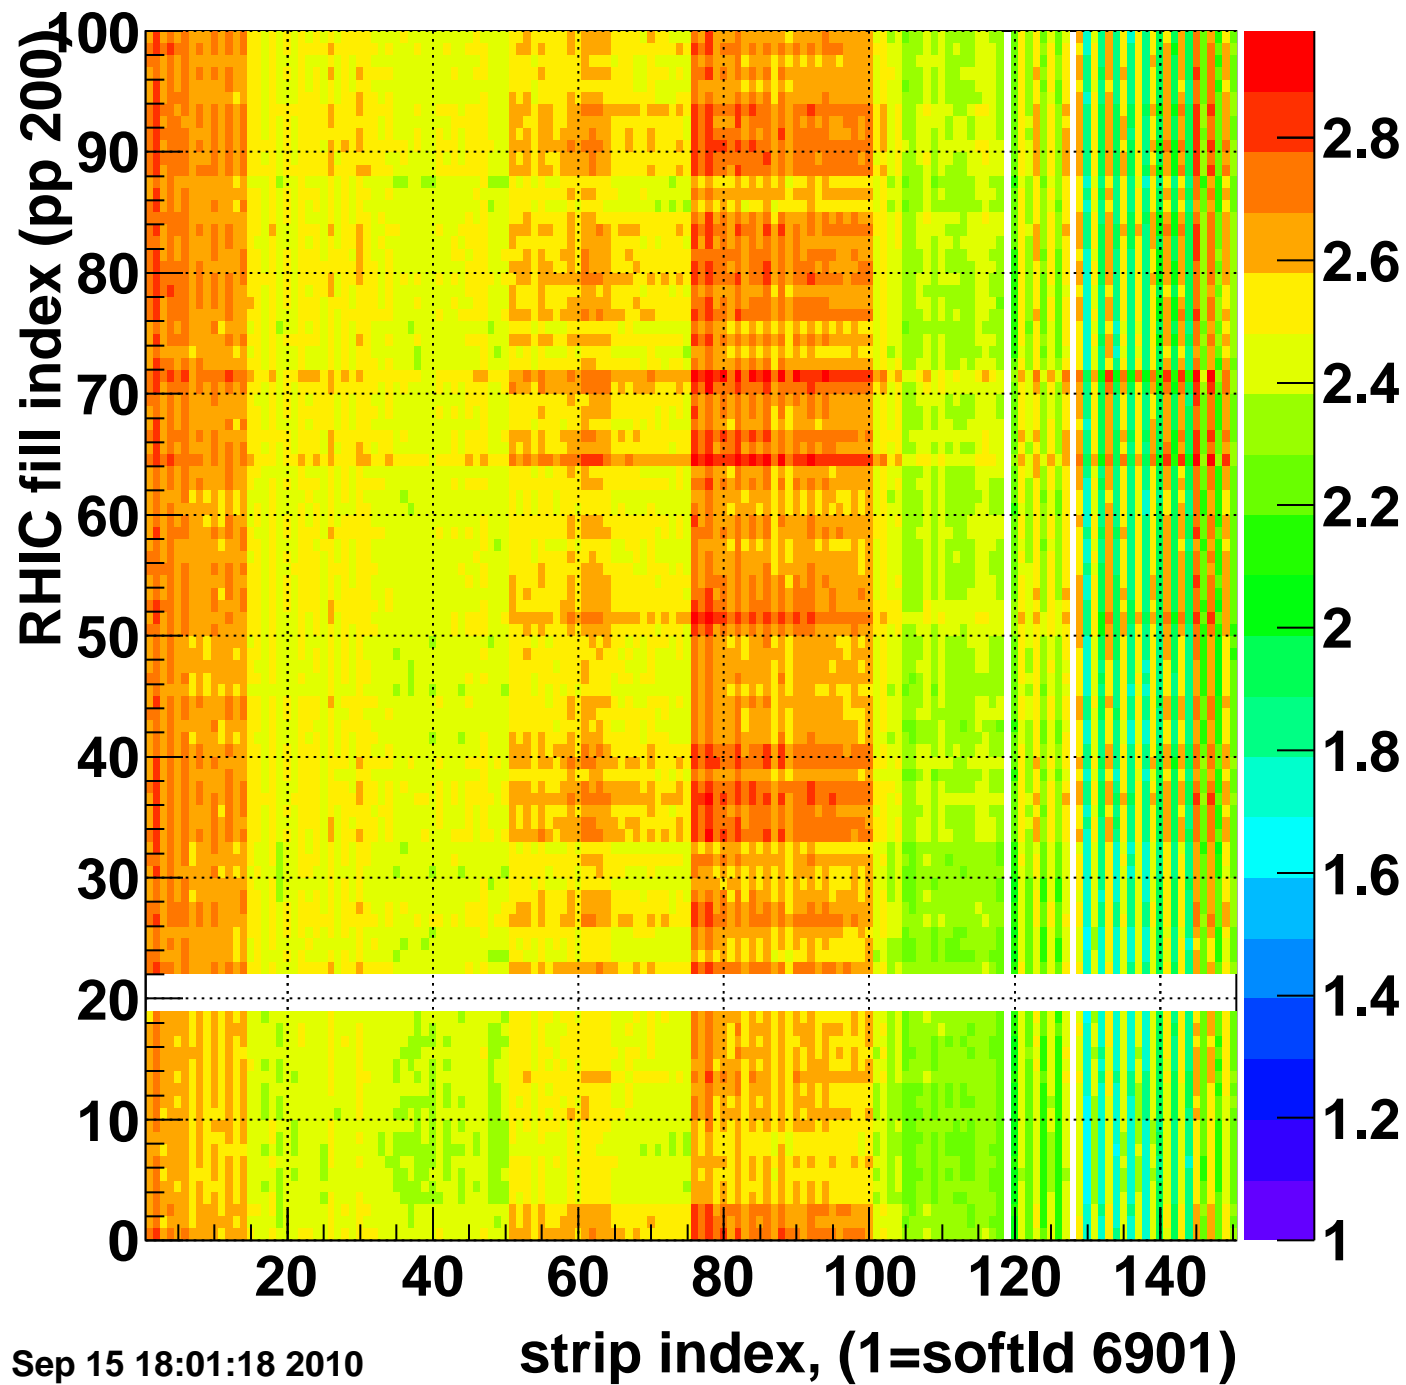

Mpv of ped residuum (ADC), BSMDE mod=47, good strips

Entries 0

Wed Sep 15 18:01:18 2010

Rms of ped residuum (ADC), BSMDE mod=47, good strips

Entries 14356

Wed Sep 15 18:01:18 2010

Bad strips (color=error bits), BSMDE mod=47

Entries 644

Wed Sep 15 18:01:18 2010

Mpv of ped residuum (ADC), BSMDP mod=47, good strips

Entries 0

Wed Sep 15 18:01:18 2010

Bad strips (color=error bits), BSMDE mod=47

Entries 838

Wed Sep 15 18:01:18 2010