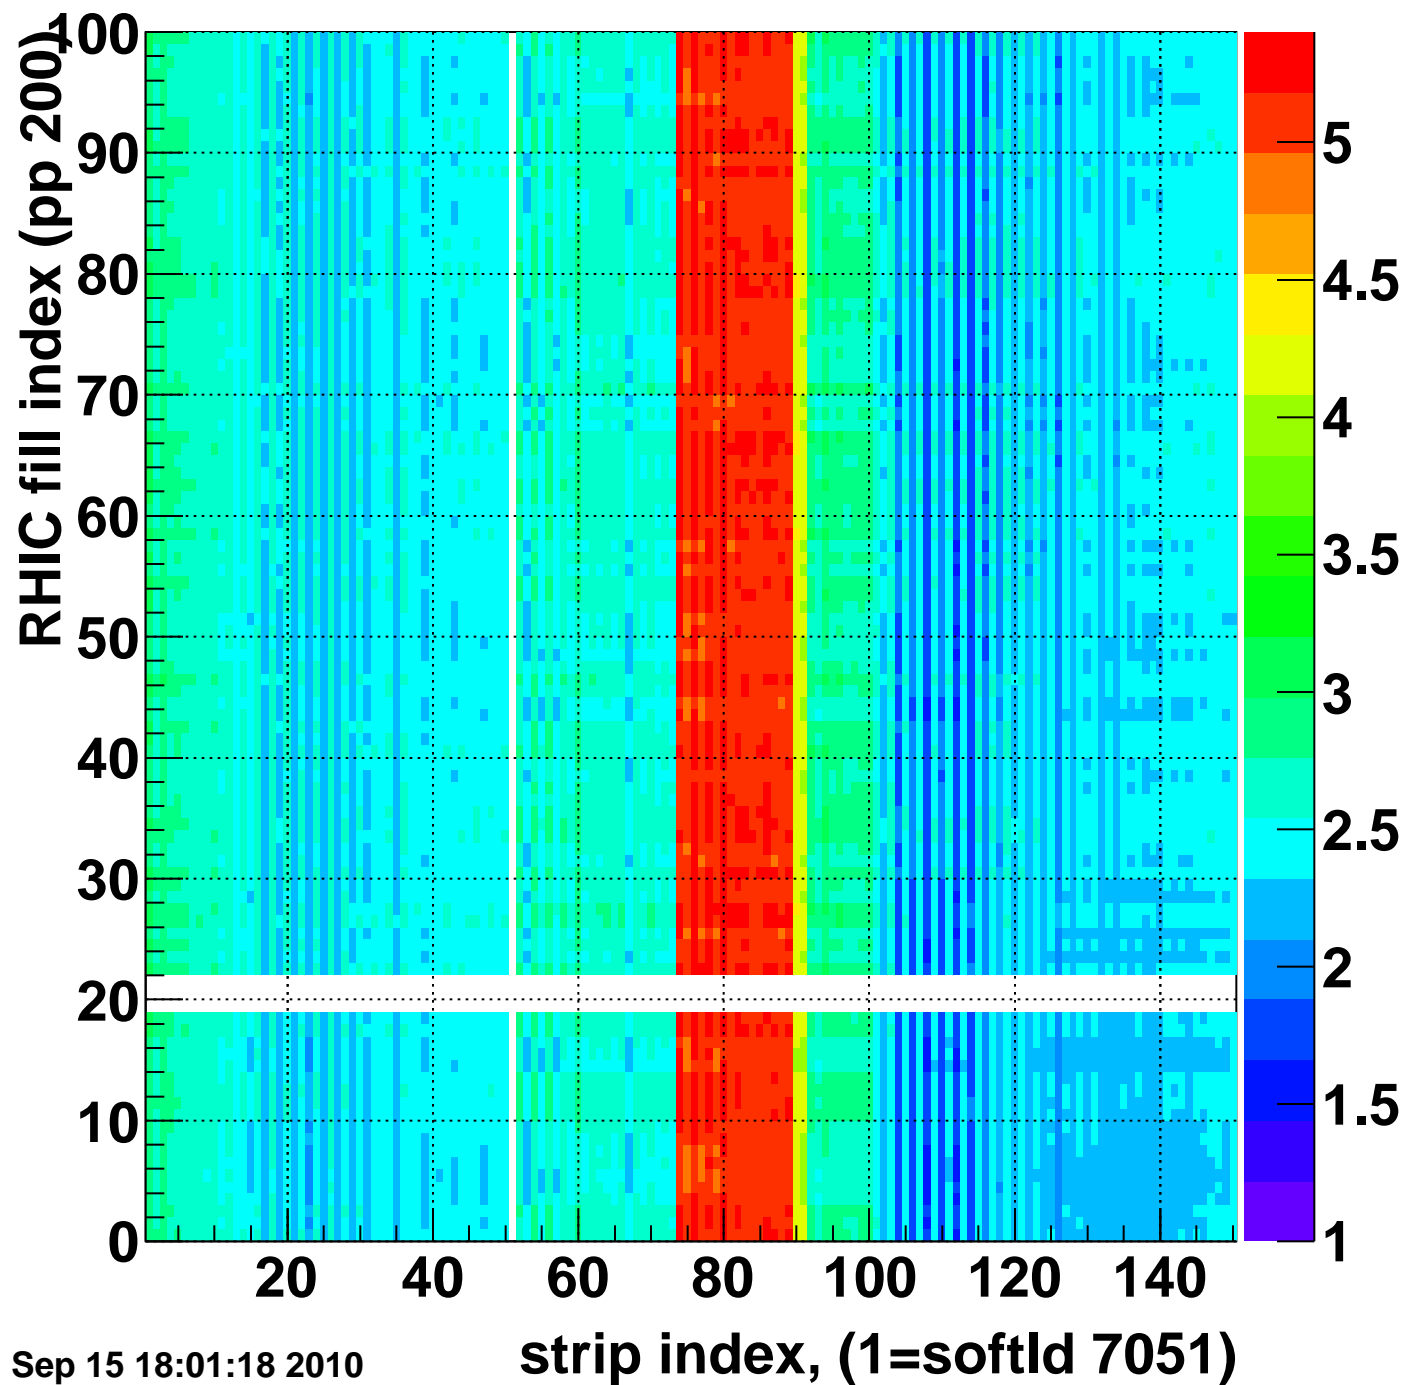

Rms of ped residuum (ADC), BSMDE mod=48, good strips

Entries 14453

Wed Sep 15 18:01:18 2010

Bad strips (color=error bits), BSMDE mod=48

Entries 547

Wed Sep 15 18:01:19 2010

Mpv of ped residuum (ADC), BSMDP mod=48, good strips

Entries 0

Wed Sep 15 18:01:19 2010

Rms of ped residuum (ADC), BSMDP mod=48, good strips

Entries 14550

Wed Sep 15 18:01:19 2010

Bad strips (color=error bits), BSMDE mod=48

Entries 450

Wed Sep 15 18:01:19 2010