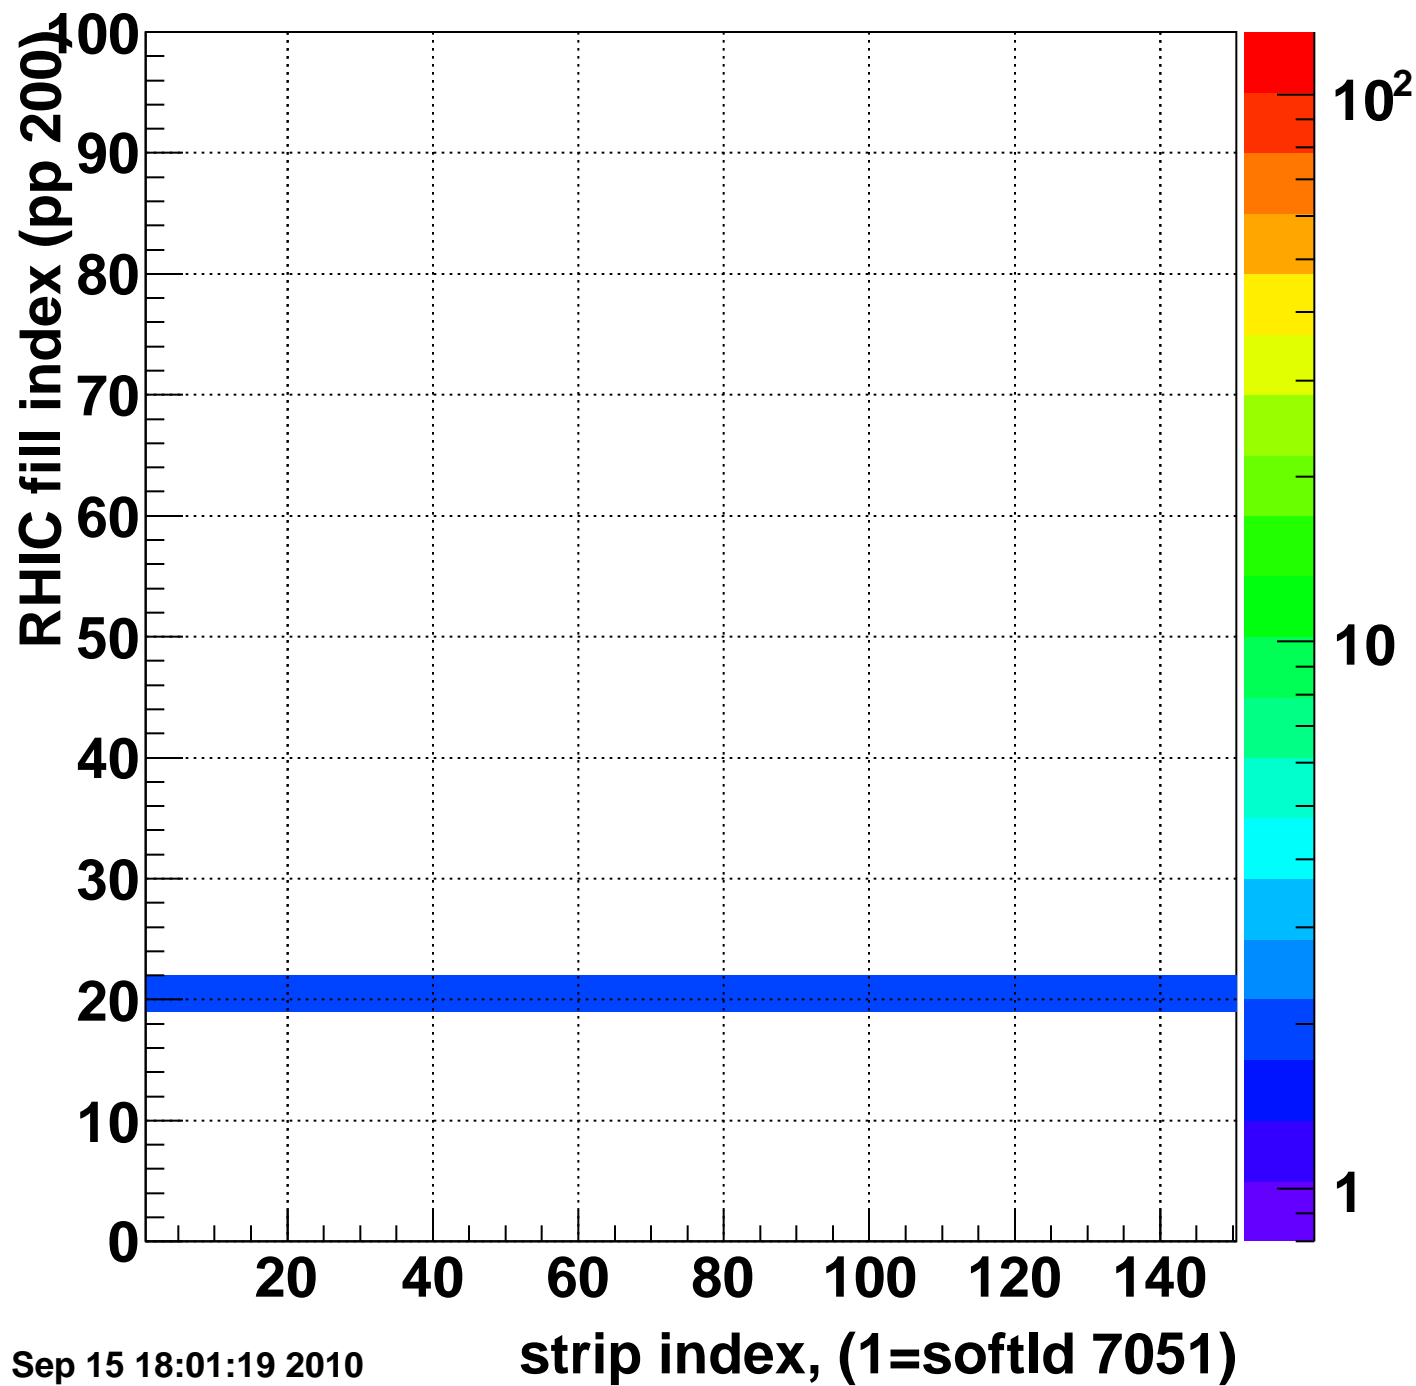

Rms of ped residuum (ADC), BSMDE mod=48, good strips

Entries 14453

Wed Sep 15 18:01:18 2010

Bad strips (color=error bits), BSMDE mod=48

Entries 547

Wed Sep 15 18:01:19 2010

Mpv of ped residuum (ADC), BSMDP mod=48, good strips

Entries 0

Wed Sep 15 18:01:19 2010

Rms of ped residuum (ADC), BSMDP mod=48, good strips

Entries 14550

Wed Sep 15 18:01:19 2010

Bad strips (color=error bits), BSMDE mod=48

Entries 450

Wed Sep 15 18:01:19 2010