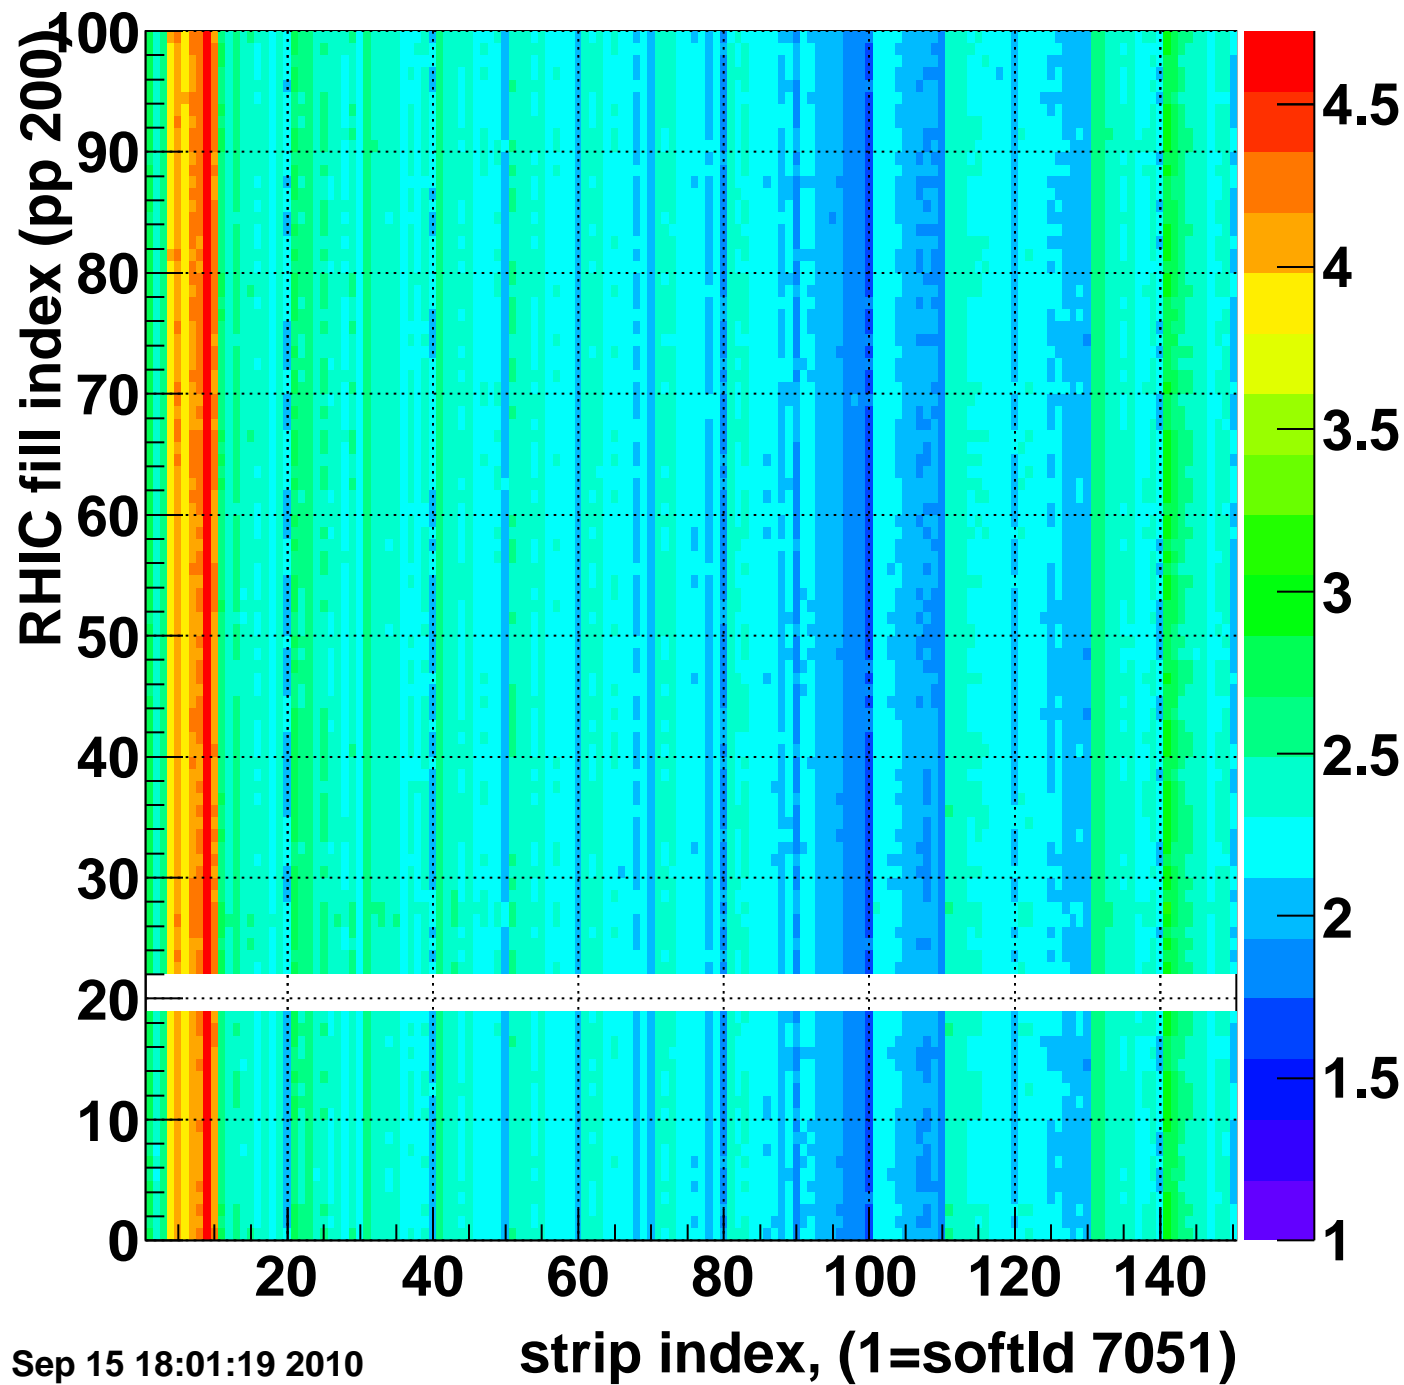

Rms of ped residuum (ADC), BSMDE mod=48, good strips

Entries 14453

Wed Sep 15 18:01:18 2010

Bad strips (color=error bits), BSMDE mod=48

Entries 547

Wed Sep 15 18:01:19 2010

Mpv of ped residuum (ADC), BSMDP mod=48, good strips

Entries 0

Wed Sep 15 18:01:19 2010

Rms of ped residuum (ADC), BSMDP mod=48, good strips

Entries 14550

Wed Sep 15 18:01:19 2010

Bad strips (color=error bits), BSMDE mod=48

Entries 450

Wed Sep 15 18:01:19 2010