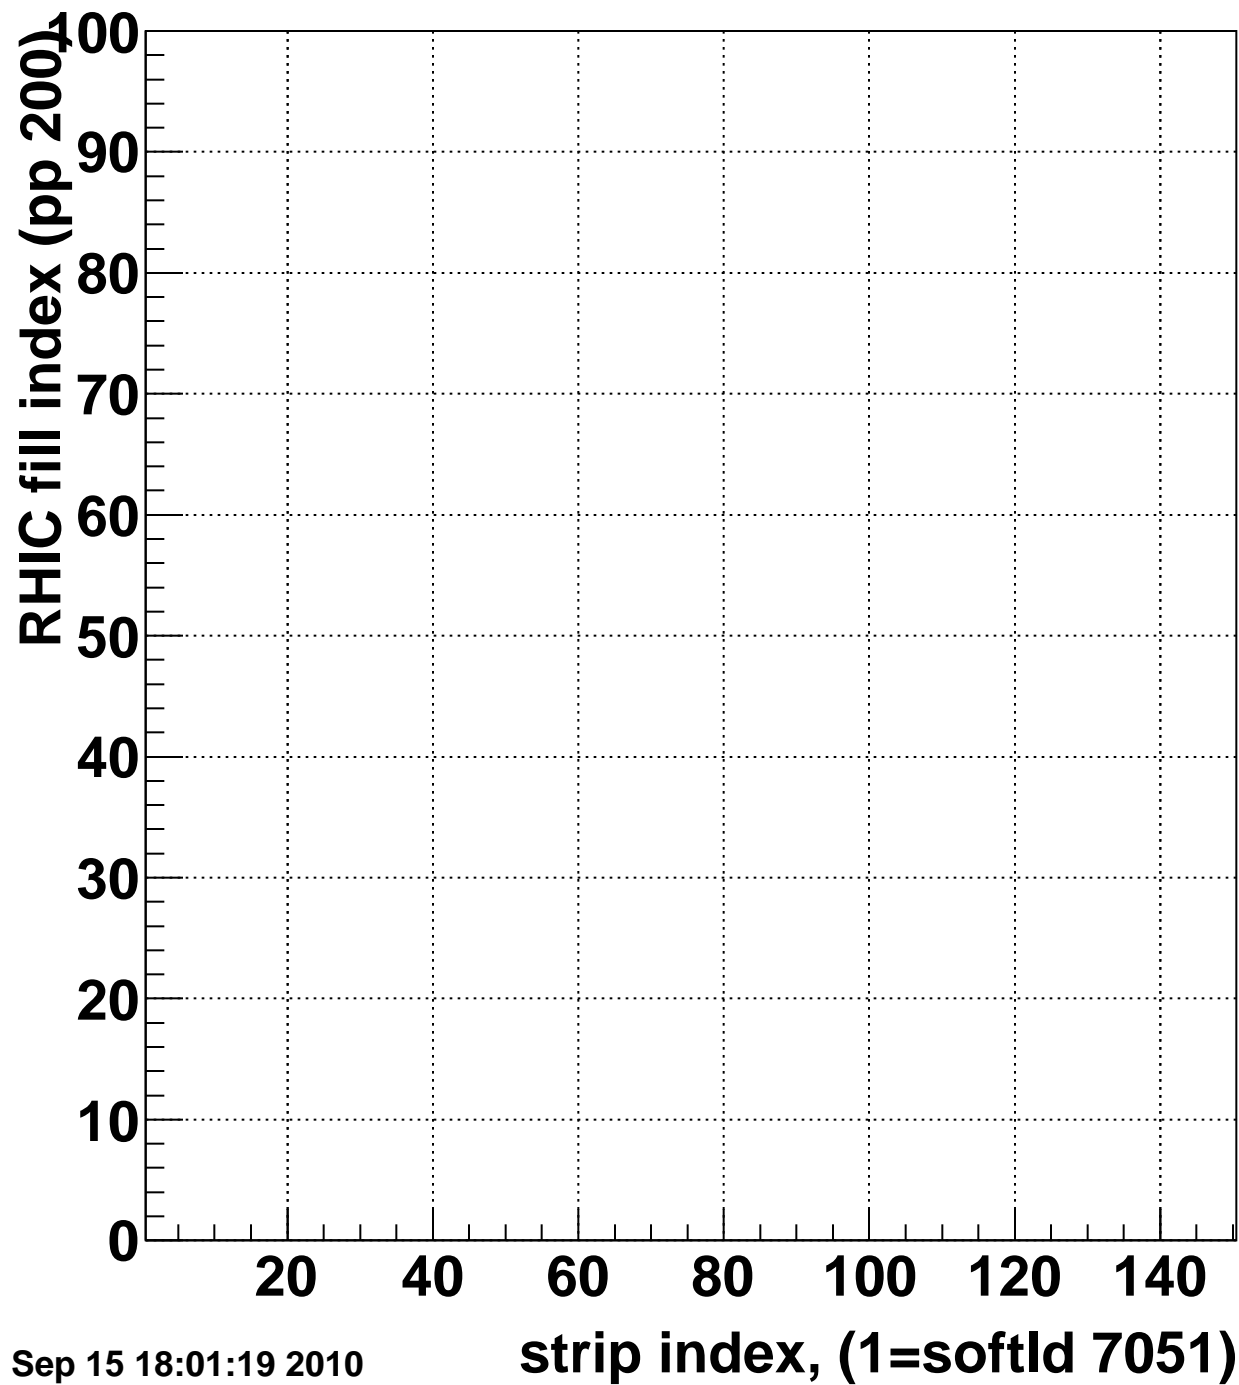

Rms of ped residuum (ADC), BSMDE mod=48, good strips

Entries 14453

Wed Sep 15 18:01:18 2010

Bad strips (color=error bits), BSMDE mod=48

Entries 547

Wed Sep 15 18:01:19 2010

Mpv of ped residuum (ADC), BSMDP mod=48, good strips

Entries 0

Wed Sep 15 18:01:19 2010

Rms of ped residuum (ADC), BSMDP mod=48, good strips

Entries 14550

Wed Sep 15 18:01:19 2010

Bad strips (color=error bits), BSMDE mod=48

Entries 450

Wed Sep 15 18:01:19 2010