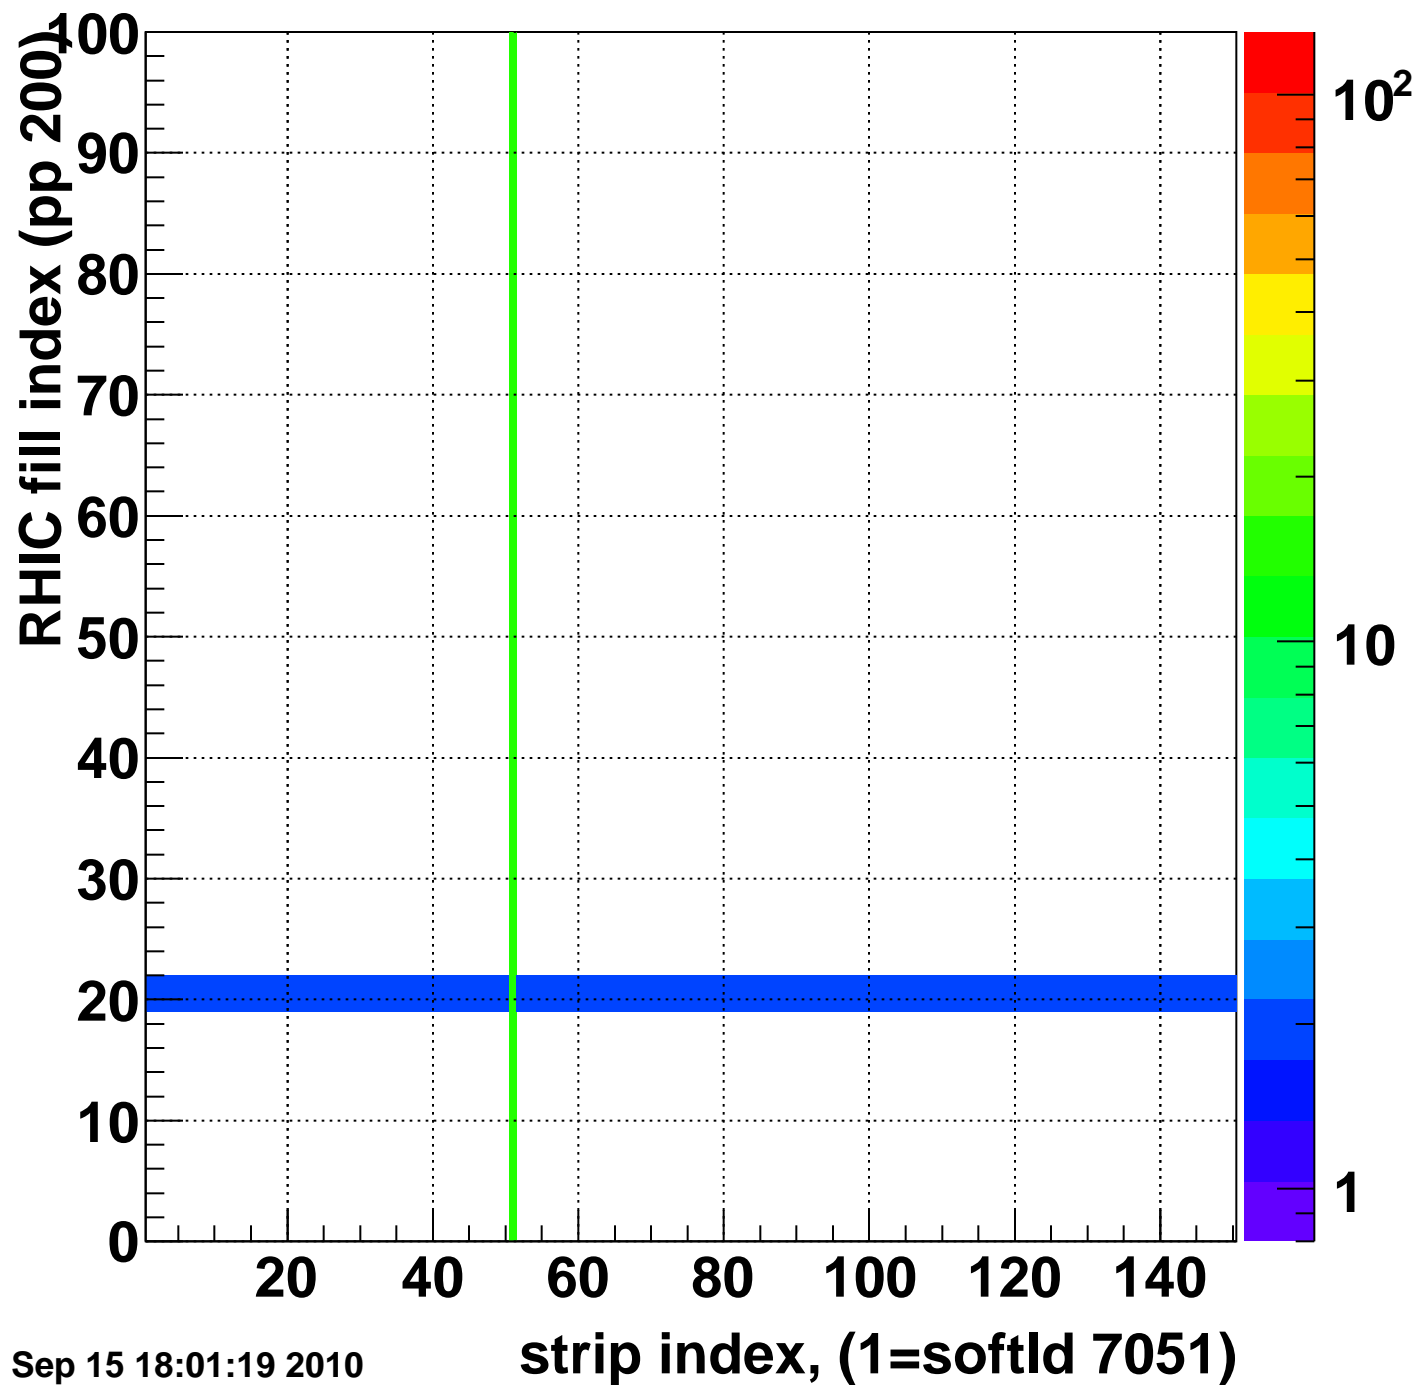

Rms of ped residuum (ADC), BSMDE mod=48, good strips

Entries 14453

Wed Sep 15 18:01:18 2010

Bad strips (color=error bits), BSMDE mod=48

Entries 547

Wed Sep 15 18:01:19 2010

Mpv of ped residuum (ADC), BSMDP mod=48, good strips

Entries 0

Wed Sep 15 18:01:19 2010

Rms of ped residuum (ADC), BSMDP mod=48, good strips

Entries 14550

Wed Sep 15 18:01:19 2010

Bad strips (color=error bits), BSMDE mod=48

Entries 450

Wed Sep 15 18:01:19 2010