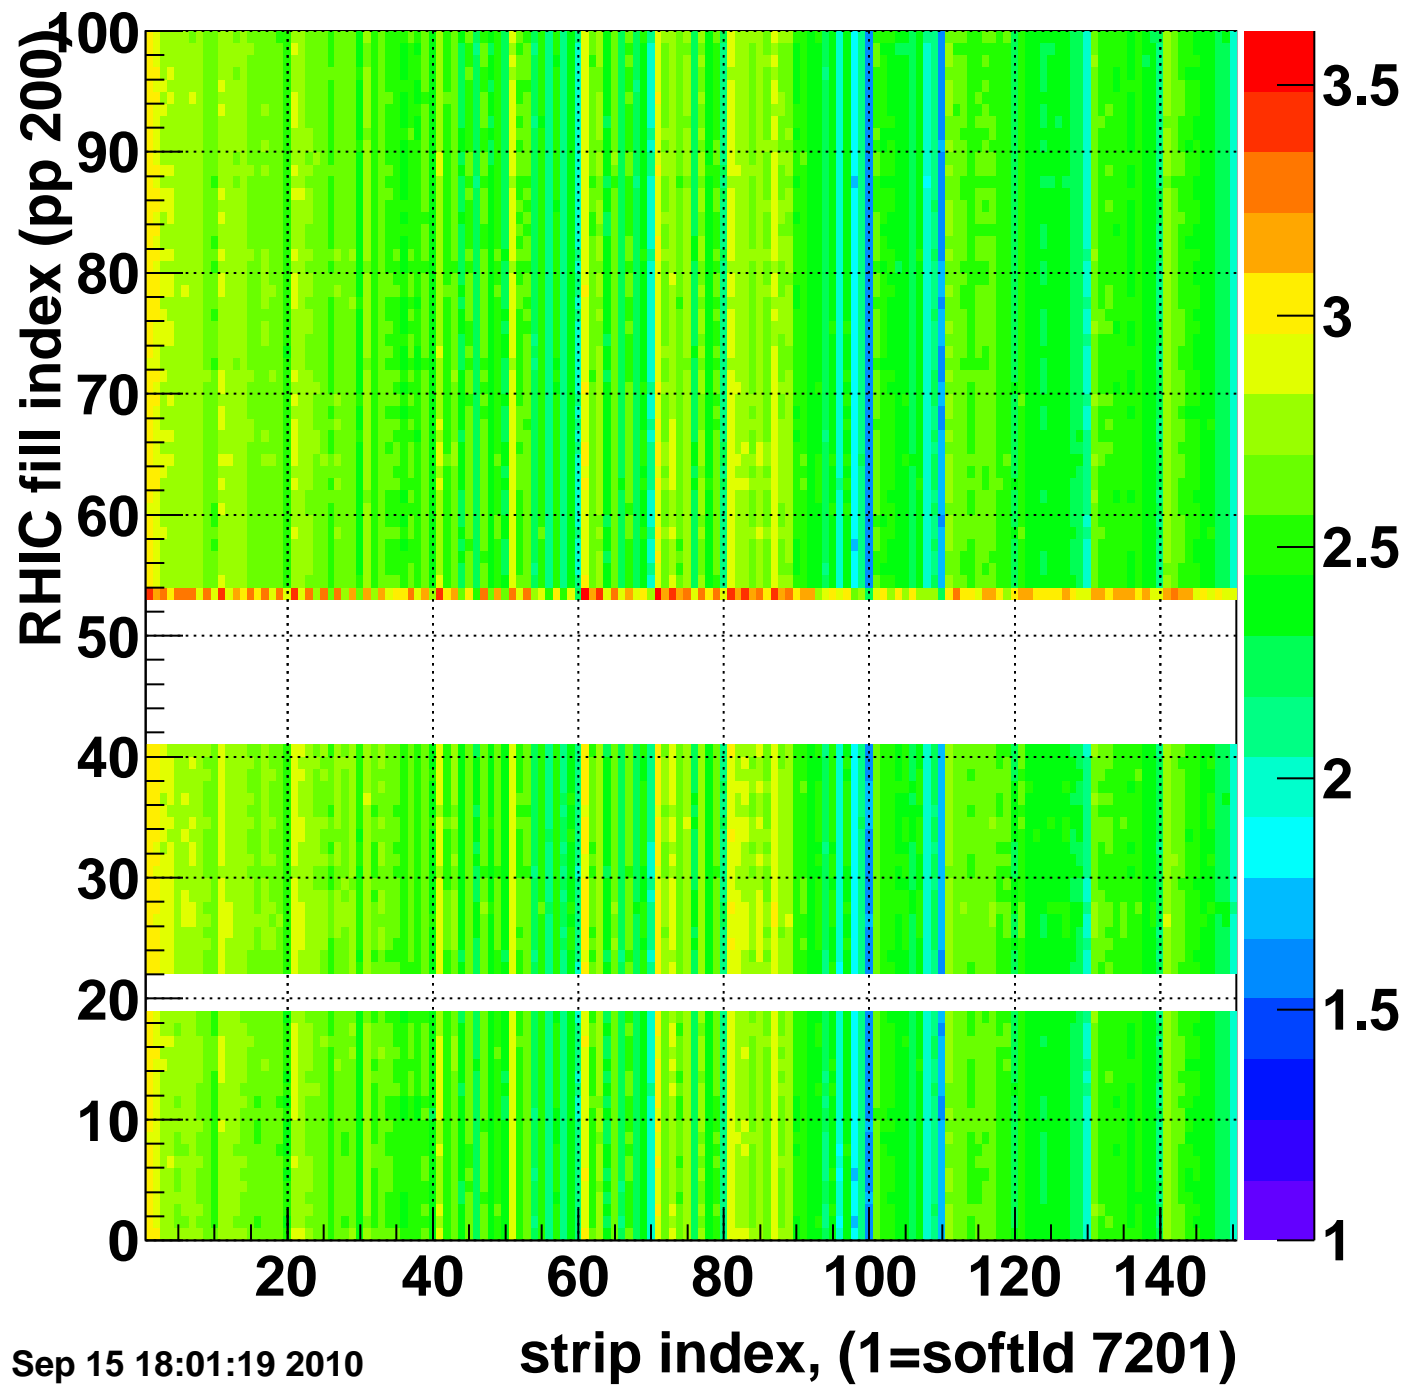

Rms of ped residuum (ADC), BSMDE mod=49, good strips

Entries 12750

Wed Sep 15 18:01:19 2010

Bad strips (color=error bits), BSMDE mod=49

Entries 2250

Wed Sep 15 18:01:19 2010

Mpv of ped residuum (ADC), BSMDP mod=49, good strips

Entries 150

Wed Sep 15 18:01:19 2010

Bad strips (color=error bits), BSMDE mod=49

Entries 2250

Wed Sep 15 18:01:19 2010