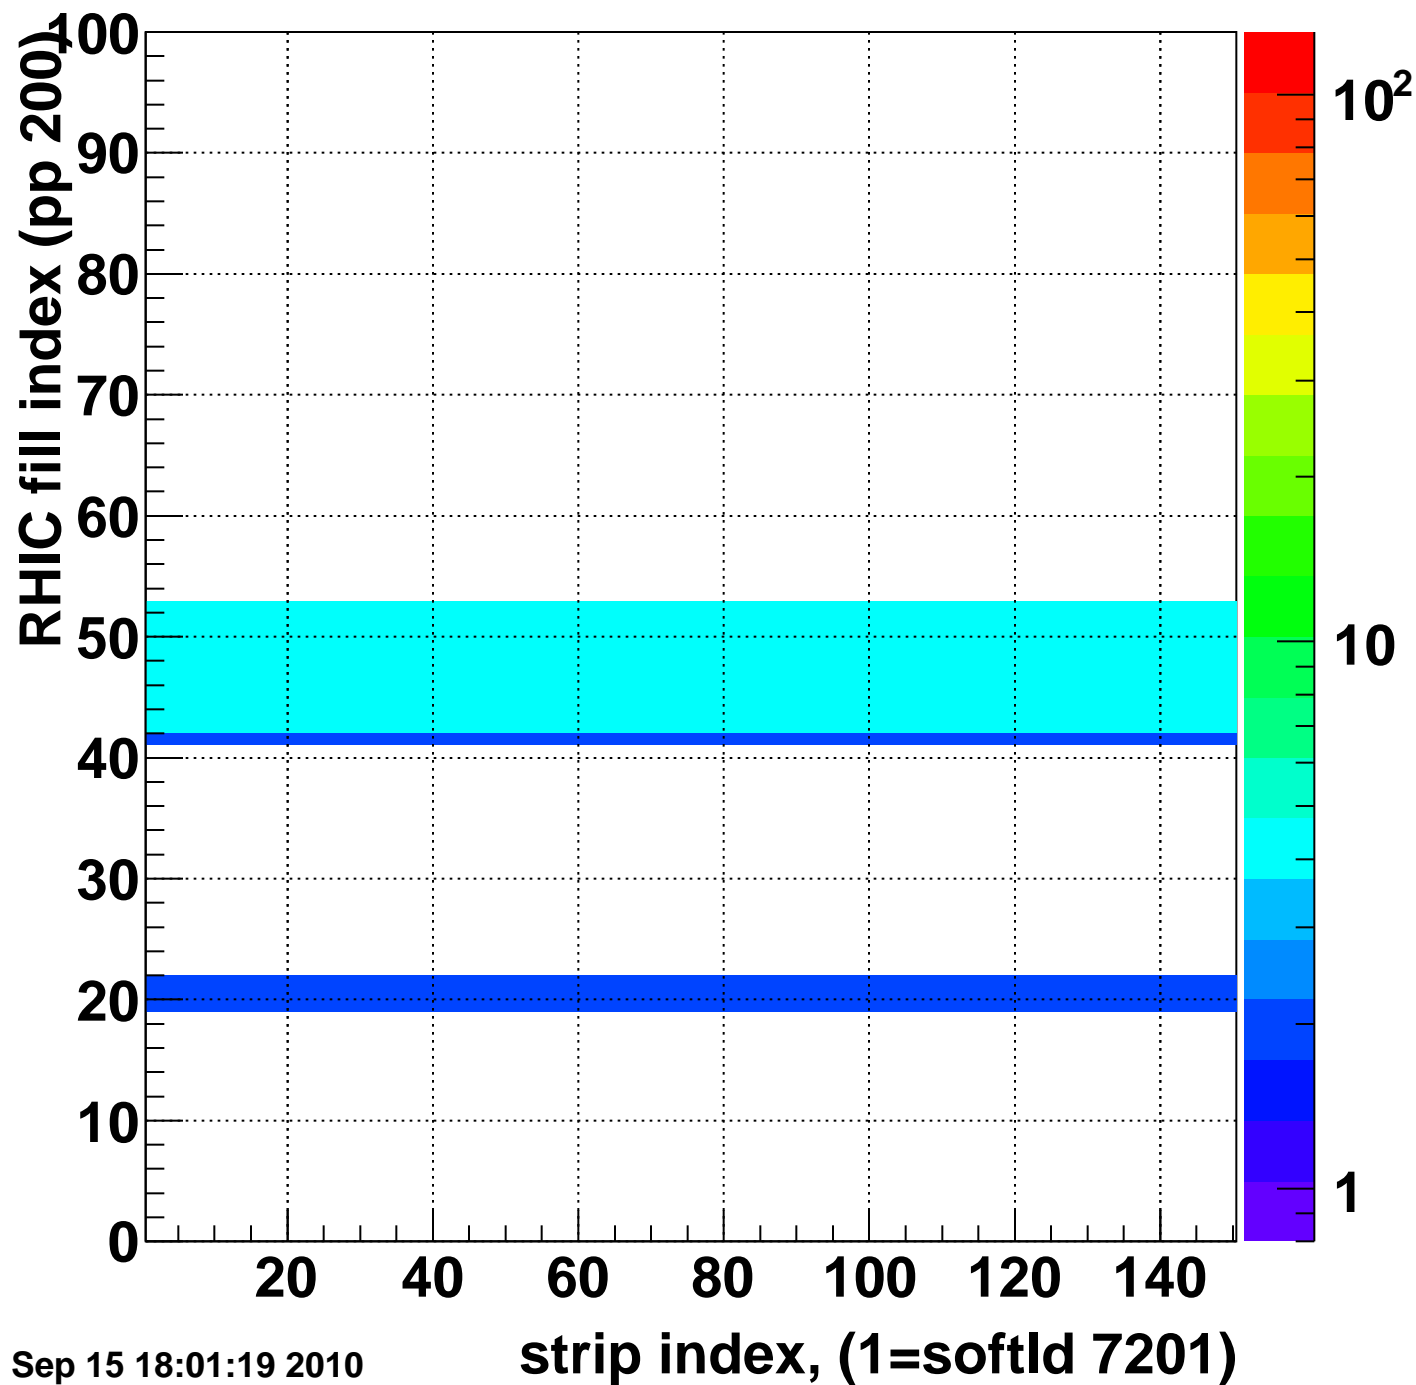

Rms of ped residuum (ADC), BSMDE mod=49, good strips

Entries 12750

Wed Sep 15 18:01:19 2010

Bad strips (color=error bits), BSMDE mod=49

Entries 2250

Wed Sep 15 18:01:19 2010

Mpv of ped residuum (ADC), BSMDP mod=49, good strips

Entries 150

Wed Sep 15 18:01:19 2010

Bad strips (color=error bits), BSMDE mod=49

Entries 2250

Wed Sep 15 18:01:19 2010