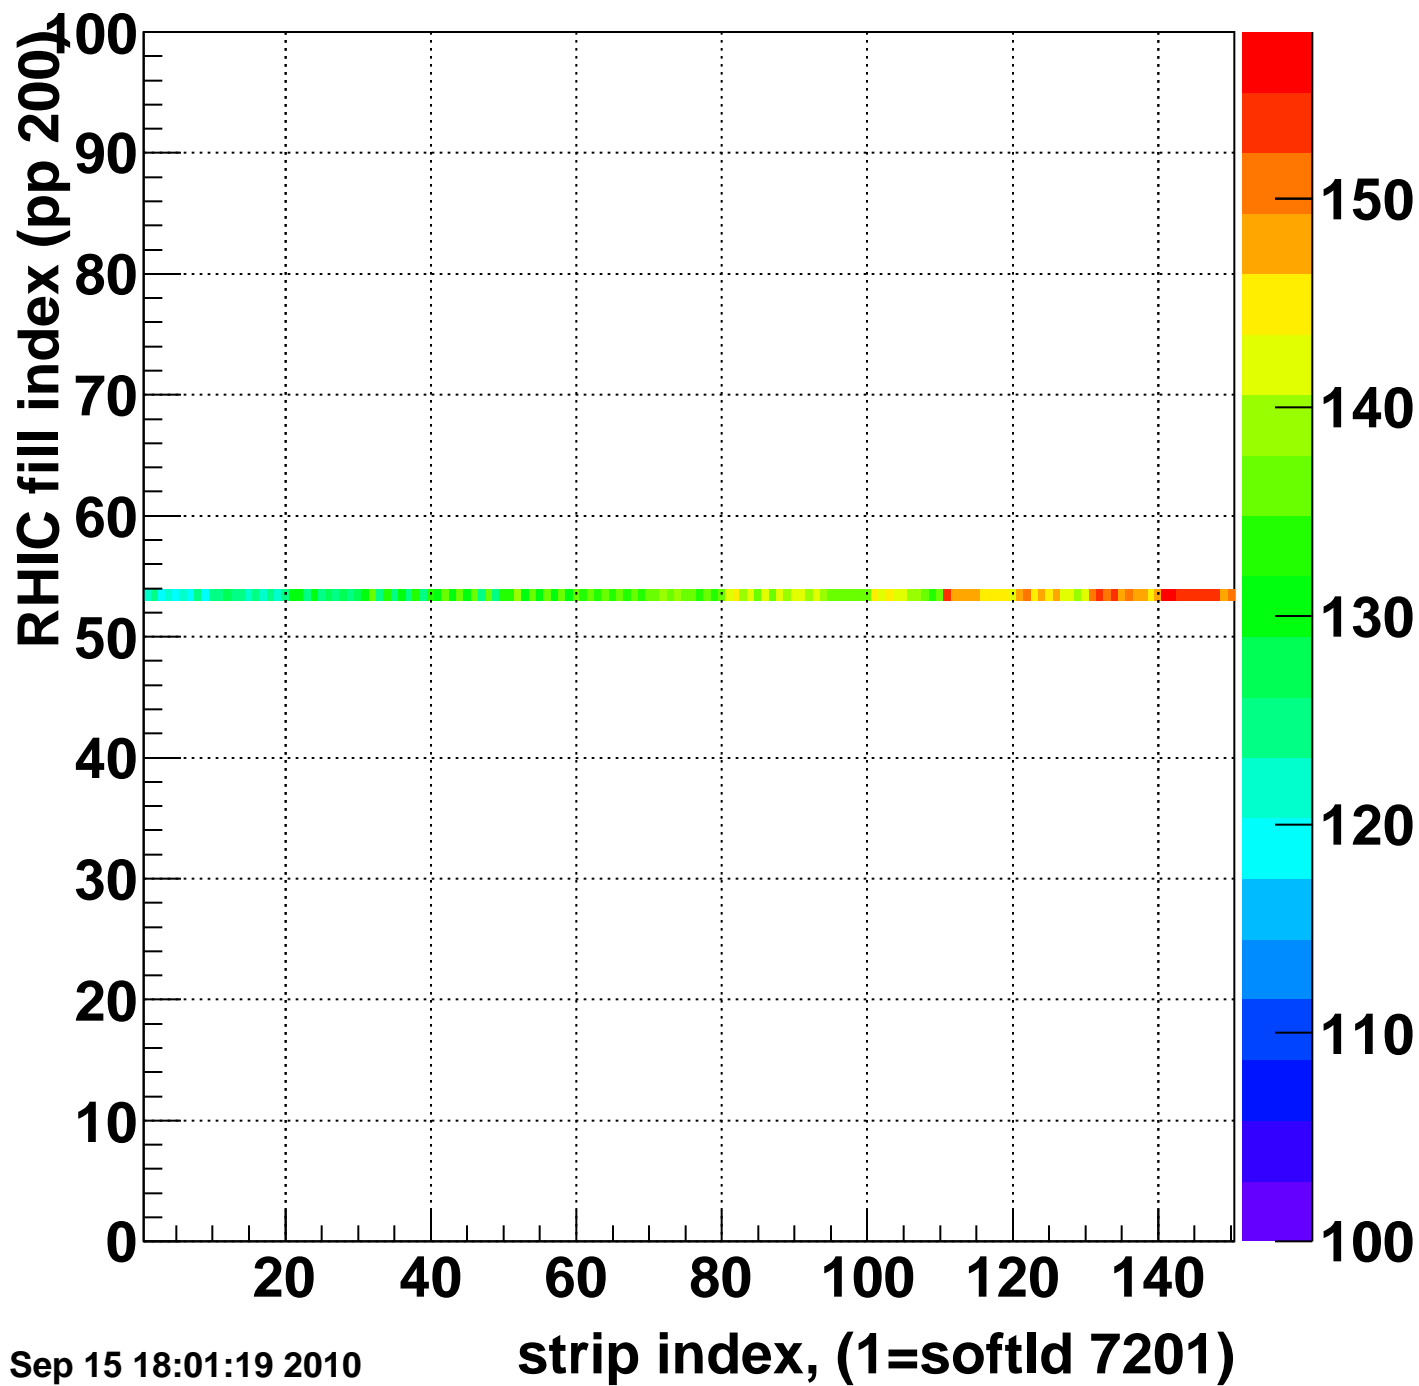

Rms of ped residuum (ADC), BSMDE mod=49, good strips

Entries 12750

Wed Sep 15 18:01:19 2010

Bad strips (color=error bits), BSMDE mod=49

Entries 2250

Wed Sep 15 18:01:19 2010

Mpv of ped residuum (ADC), BSMDP mod=49, good strips

Entries 150

Wed Sep 15 18:01:19 2010

Bad strips (color=error bits), BSMDE mod=49

Entries 2250

Wed Sep 15 18:01:19 2010