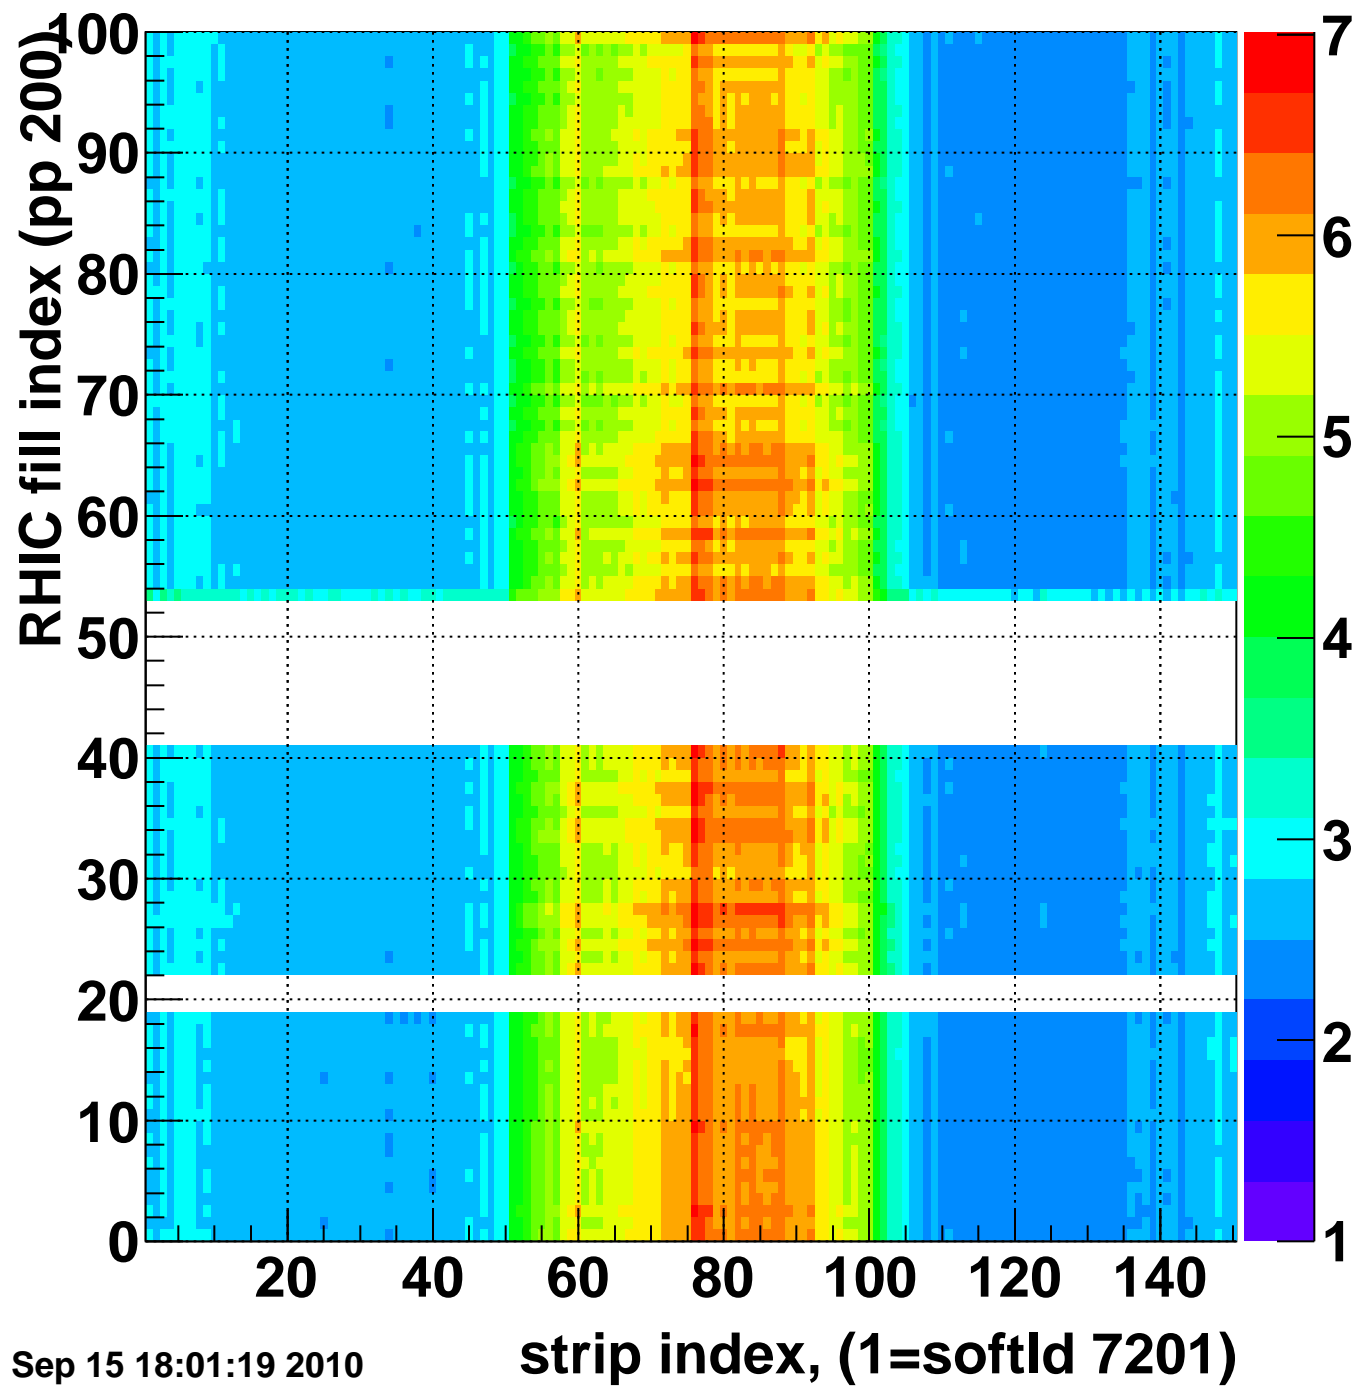

Rms of ped residuum (ADC), BSMDE mod=49, good strips

Entries 12750

Wed Sep 15 18:01:19 2010

Bad strips (color=error bits), BSMDE mod=49

Entries 2250

Wed Sep 15 18:01:19 2010

Mpv of ped residuum (ADC), BSMDP mod=49, good strips

Entries 150

Wed Sep 15 18:01:19 2010

Bad strips (color=error bits), BSMDE mod=49

Entries 2250

Wed Sep 15 18:01:19 2010