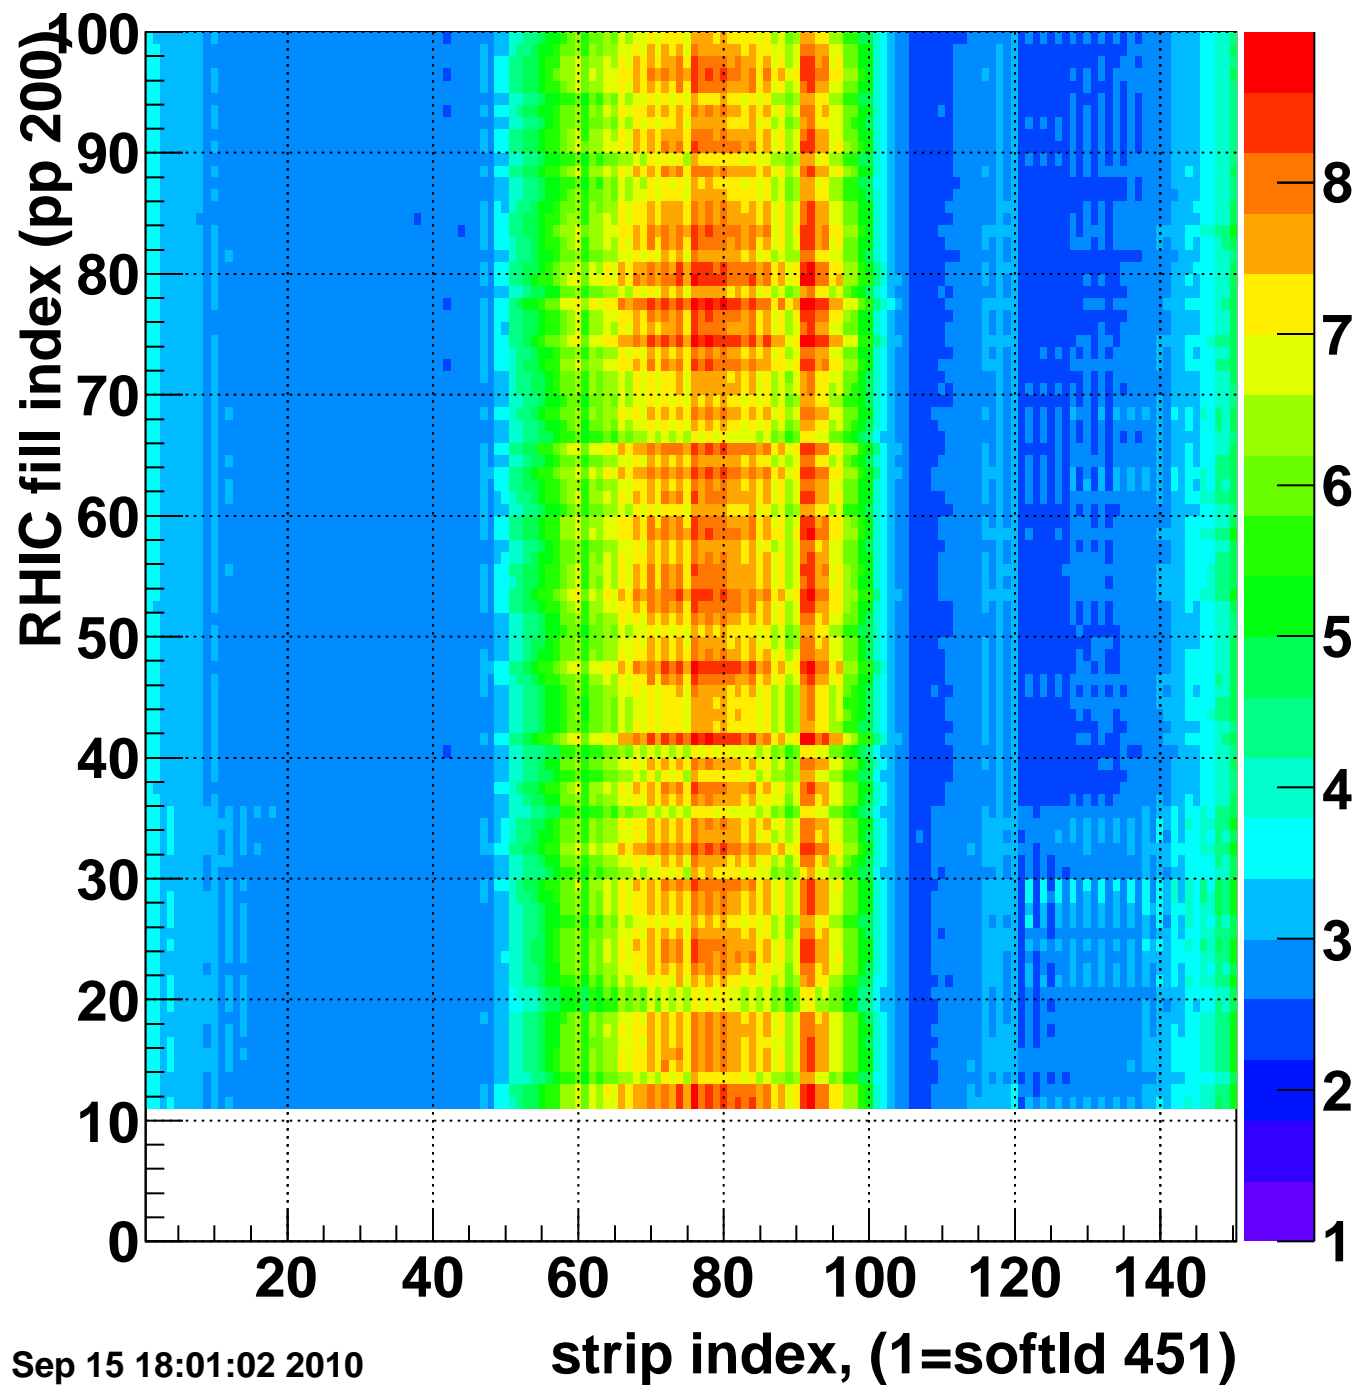

Rms of ped residuum (ADC), BSMDE mod=4, good strips

Entries 13350

Wed Sep 15 18:01:02 2010

Bad strips (color=error bits), BSMDE mod=4

Entries 1650

Wed Sep 15 18:01:02 2010

Mpv of ped residuum (ADC), BSMDP mod=4, good strips

Entries 0

Wed Sep 15 18:01:02 2010

Rms of ped residuum (ADC), BSMDP mod=4, good strips

Entries 7031

Wed Sep 15 18:01:02 2010

Bad strips (color=error bits), BSMDE mod=4

Entries 7969

Wed Sep 15 18:01:02 2010