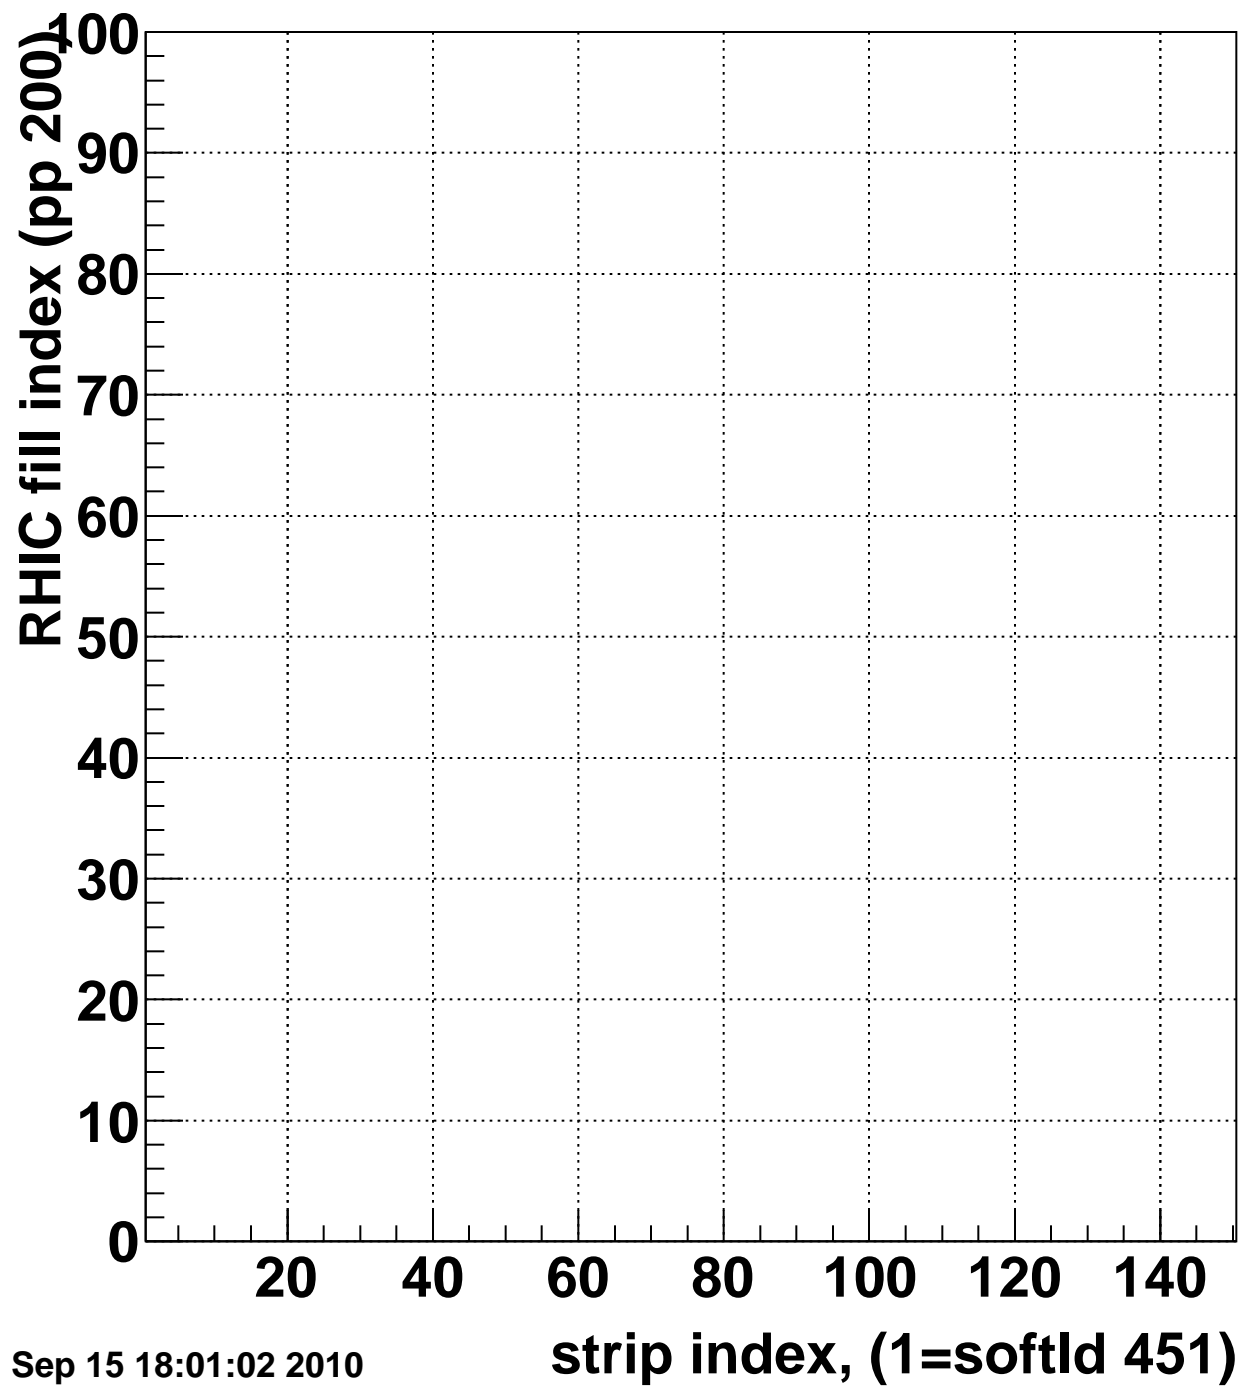

Rms of ped residuum (ADC), BSMDE mod=4, good strips

Entries 13350

Wed Sep 15 18:01:02 2010

Bad strips (color=error bits), BSMDE mod=4

Entries 1650

Wed Sep 15 18:01:02 2010

Mpv of ped residuum (ADC), BSMDP mod=4, good strips

Entries 0

Wed Sep 15 18:01:02 2010

Rms of ped residuum (ADC), BSMDP mod=4, good strips

Entries 7031

Wed Sep 15 18:01:02 2010

Bad strips (color=error bits), BSMDE mod=4

Entries 7969

Wed Sep 15 18:01:02 2010