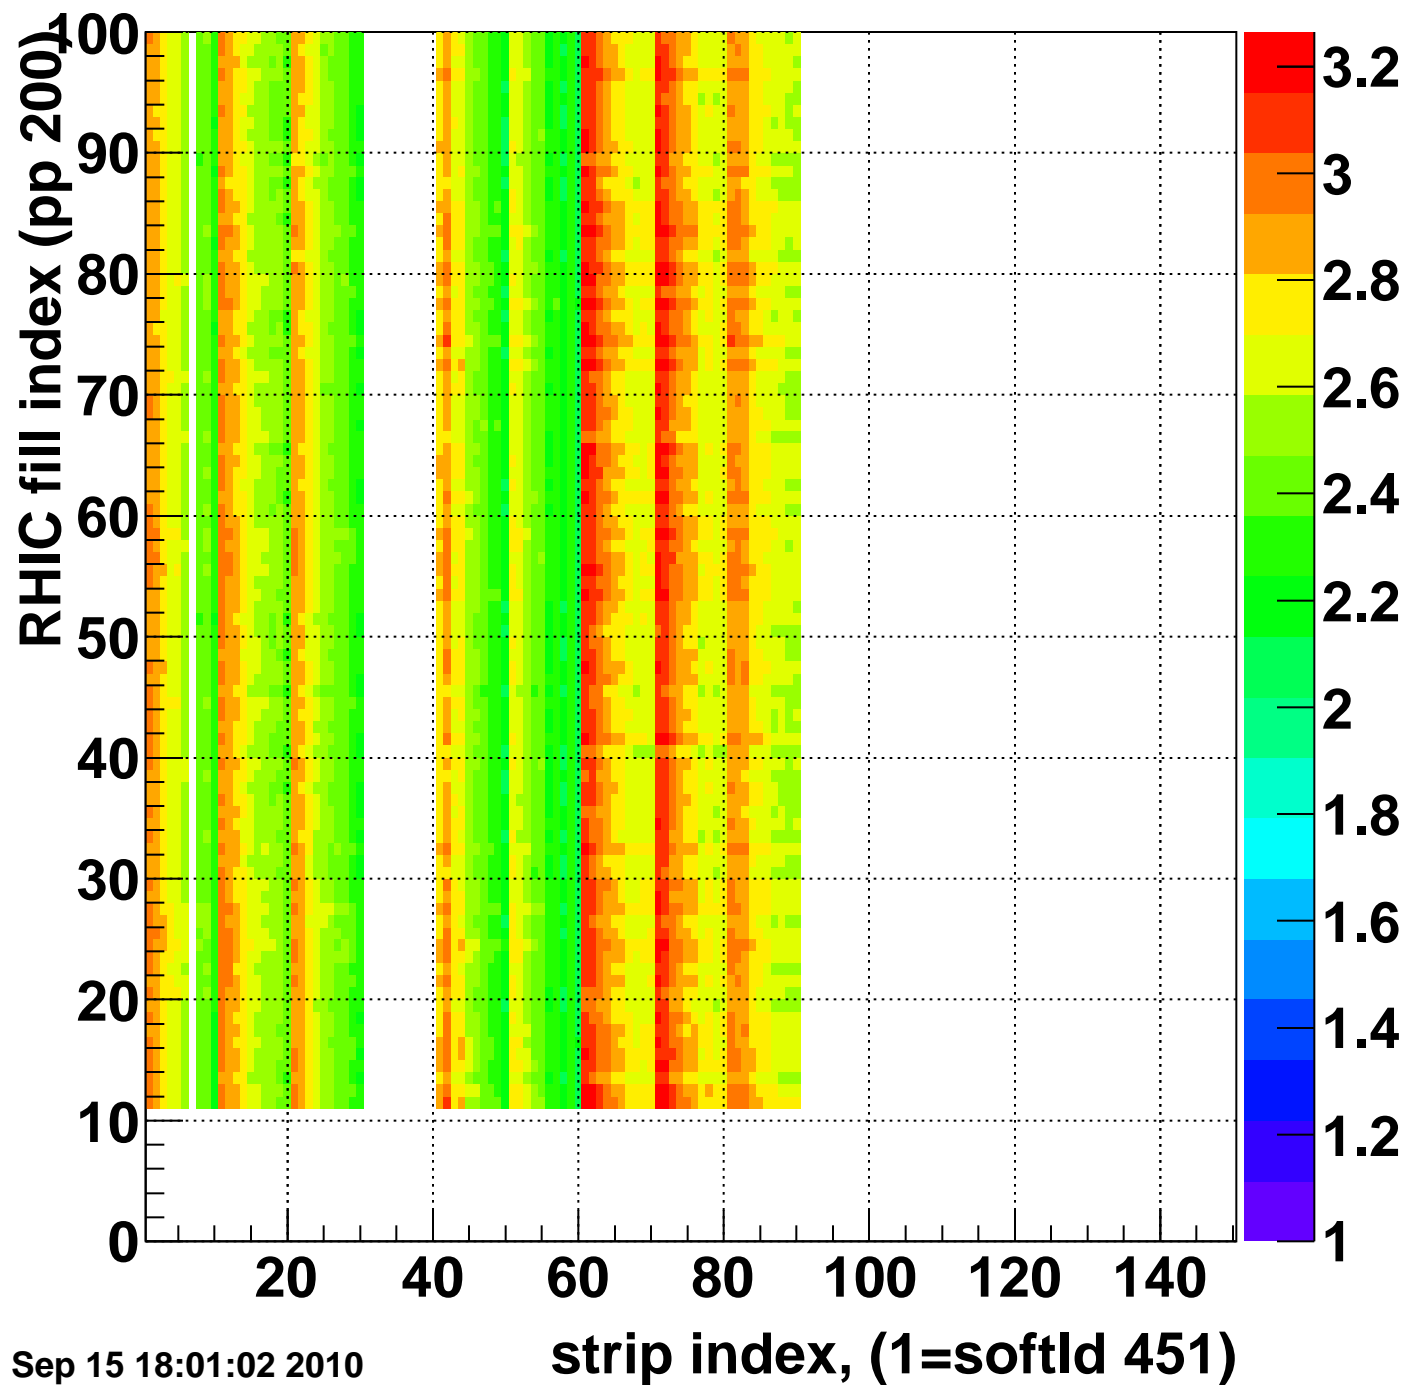

Rms of ped residuum (ADC), BSMDE mod=4, good strips

Entries 13350

Wed Sep 15 18:01:02 2010

Bad strips (color=error bits), BSMDE mod=4

Entries 1650

Wed Sep 15 18:01:02 2010

Mpv of ped residuum (ADC), BSMDP mod=4, good strips

Entries 0

Wed Sep 15 18:01:02 2010

Rms of ped residuum (ADC), BSMDP mod=4, good strips

Entries 7031

Wed Sep 15 18:01:02 2010

Bad strips (color=error bits), BSMDE mod=4

Entries 7969

Wed Sep 15 18:01:02 2010