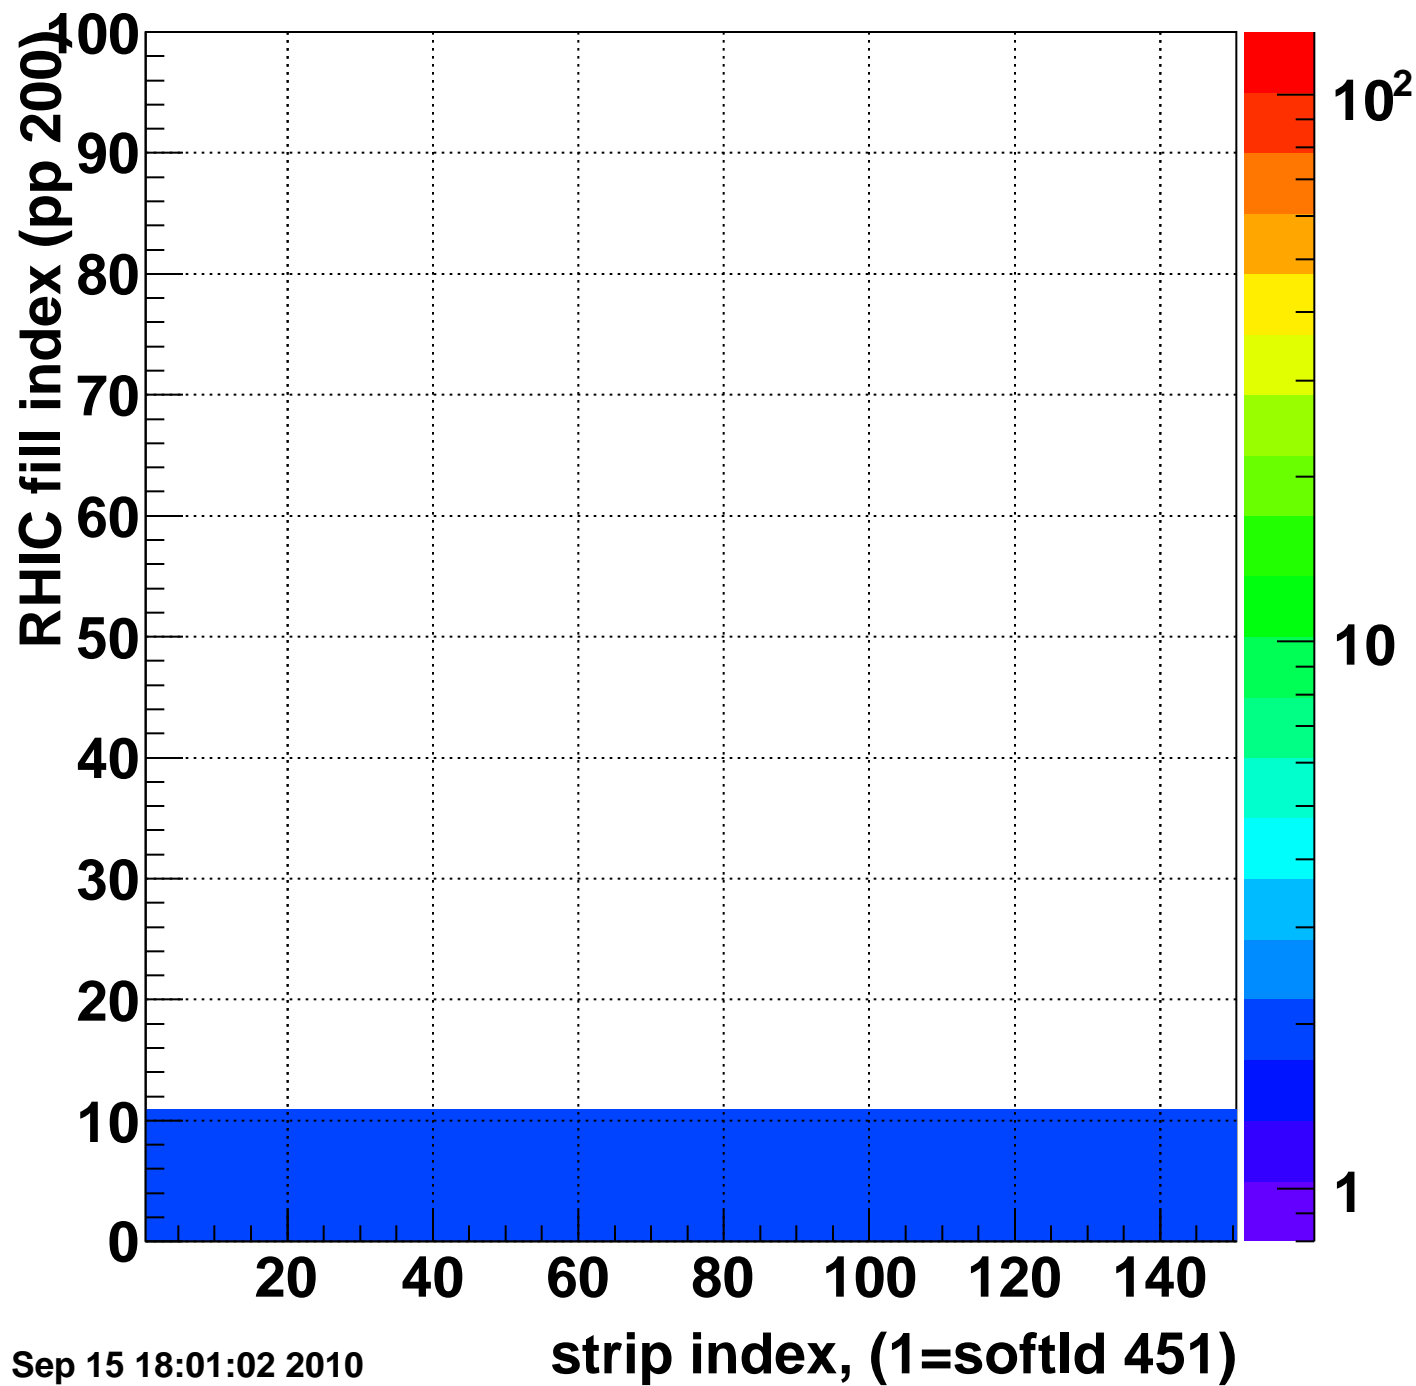

Rms of ped residuum (ADC), BSMDE mod=4, good strips

Entries 13350

Wed Sep 15 18:01:02 2010

Bad strips (color=error bits), BSMDE mod=4

Entries 1650

Wed Sep 15 18:01:02 2010

Mpv of ped residuum (ADC), BSMDP mod=4, good strips

Entries 0

Wed Sep 15 18:01:02 2010

Rms of ped residuum (ADC), BSMDP mod=4, good strips

Entries 7031

Wed Sep 15 18:01:02 2010

Bad strips (color=error bits), BSMDE mod=4

Entries 7969

Wed Sep 15 18:01:02 2010