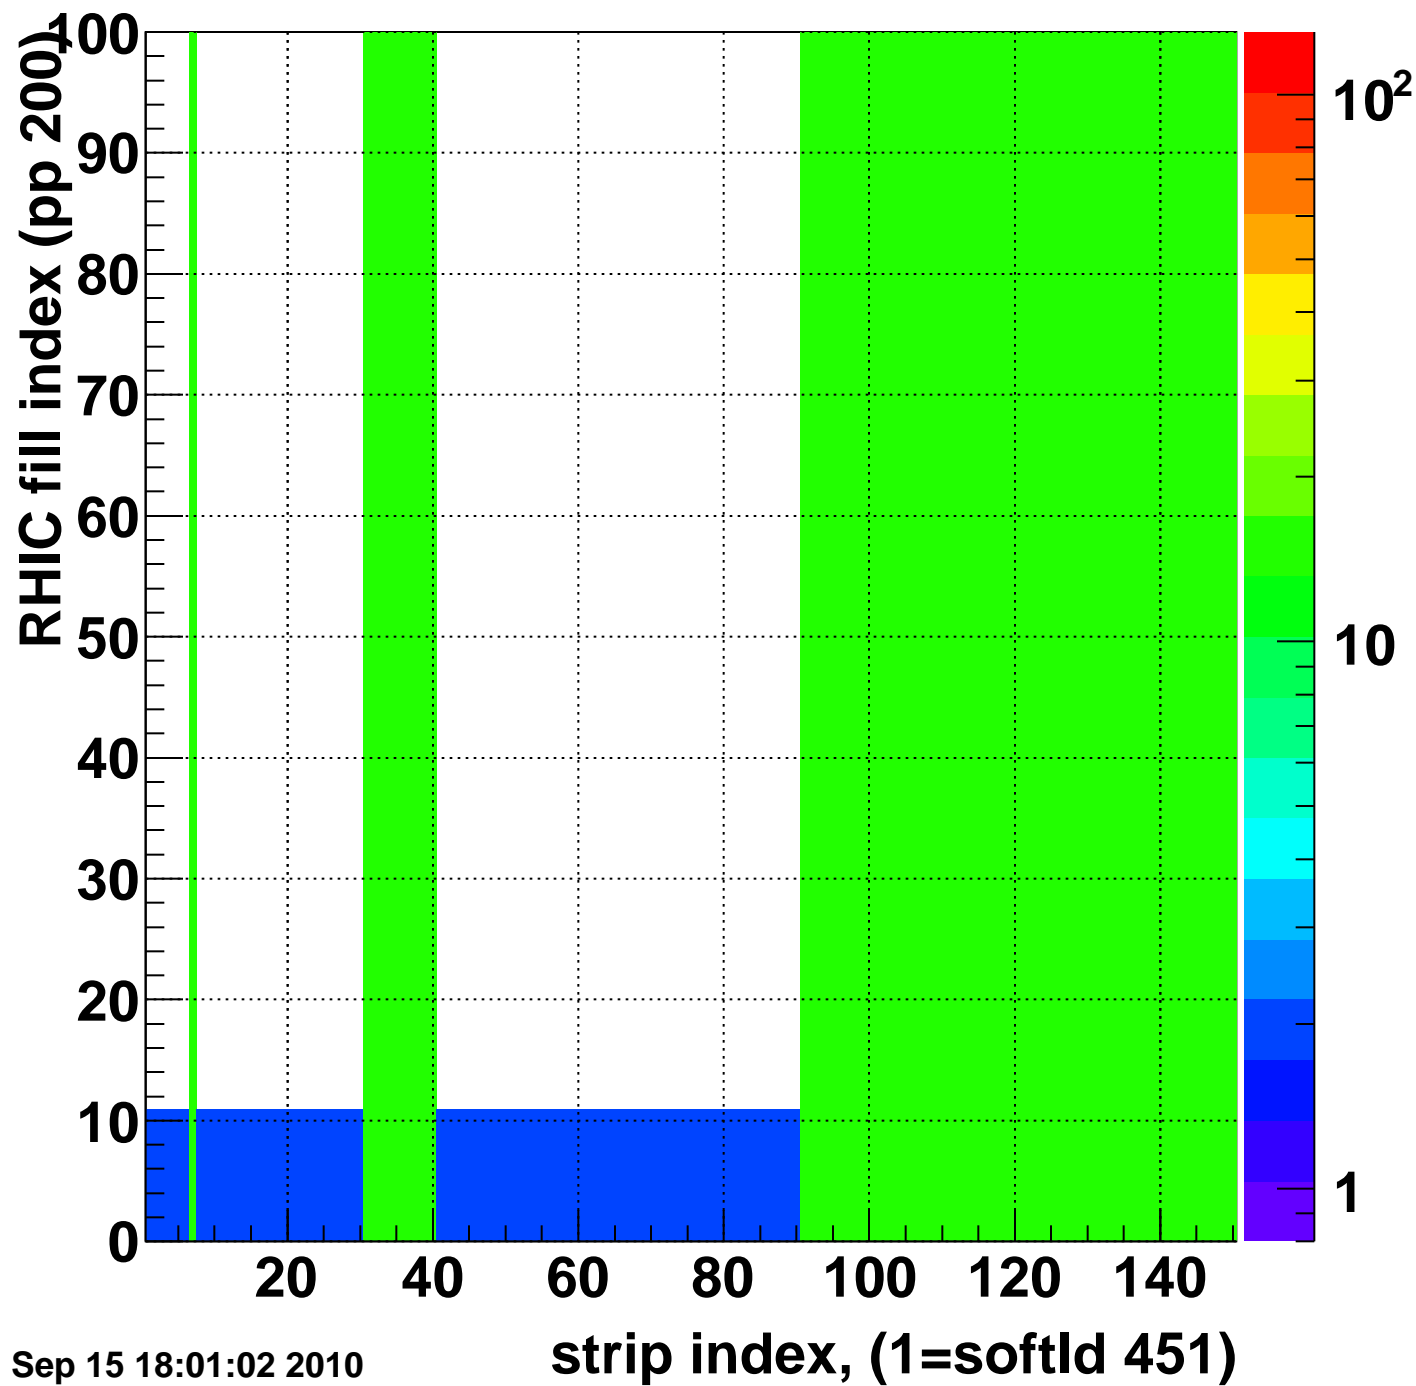

Rms of ped residuum (ADC), BSMDE mod=4, good strips

Entries 13350

Wed Sep 15 18:01:02 2010

Bad strips (color=error bits), BSMDE mod=4

Entries 1650

Wed Sep 15 18:01:02 2010

Mpv of ped residuum (ADC), BSMDP mod=4, good strips

Entries 0

Wed Sep 15 18:01:02 2010

Rms of ped residuum (ADC), BSMDP mod=4, good strips

Entries 7031

Wed Sep 15 18:01:02 2010

Bad strips (color=error bits), BSMDE mod=4

Entries 7969

Wed Sep 15 18:01:02 2010