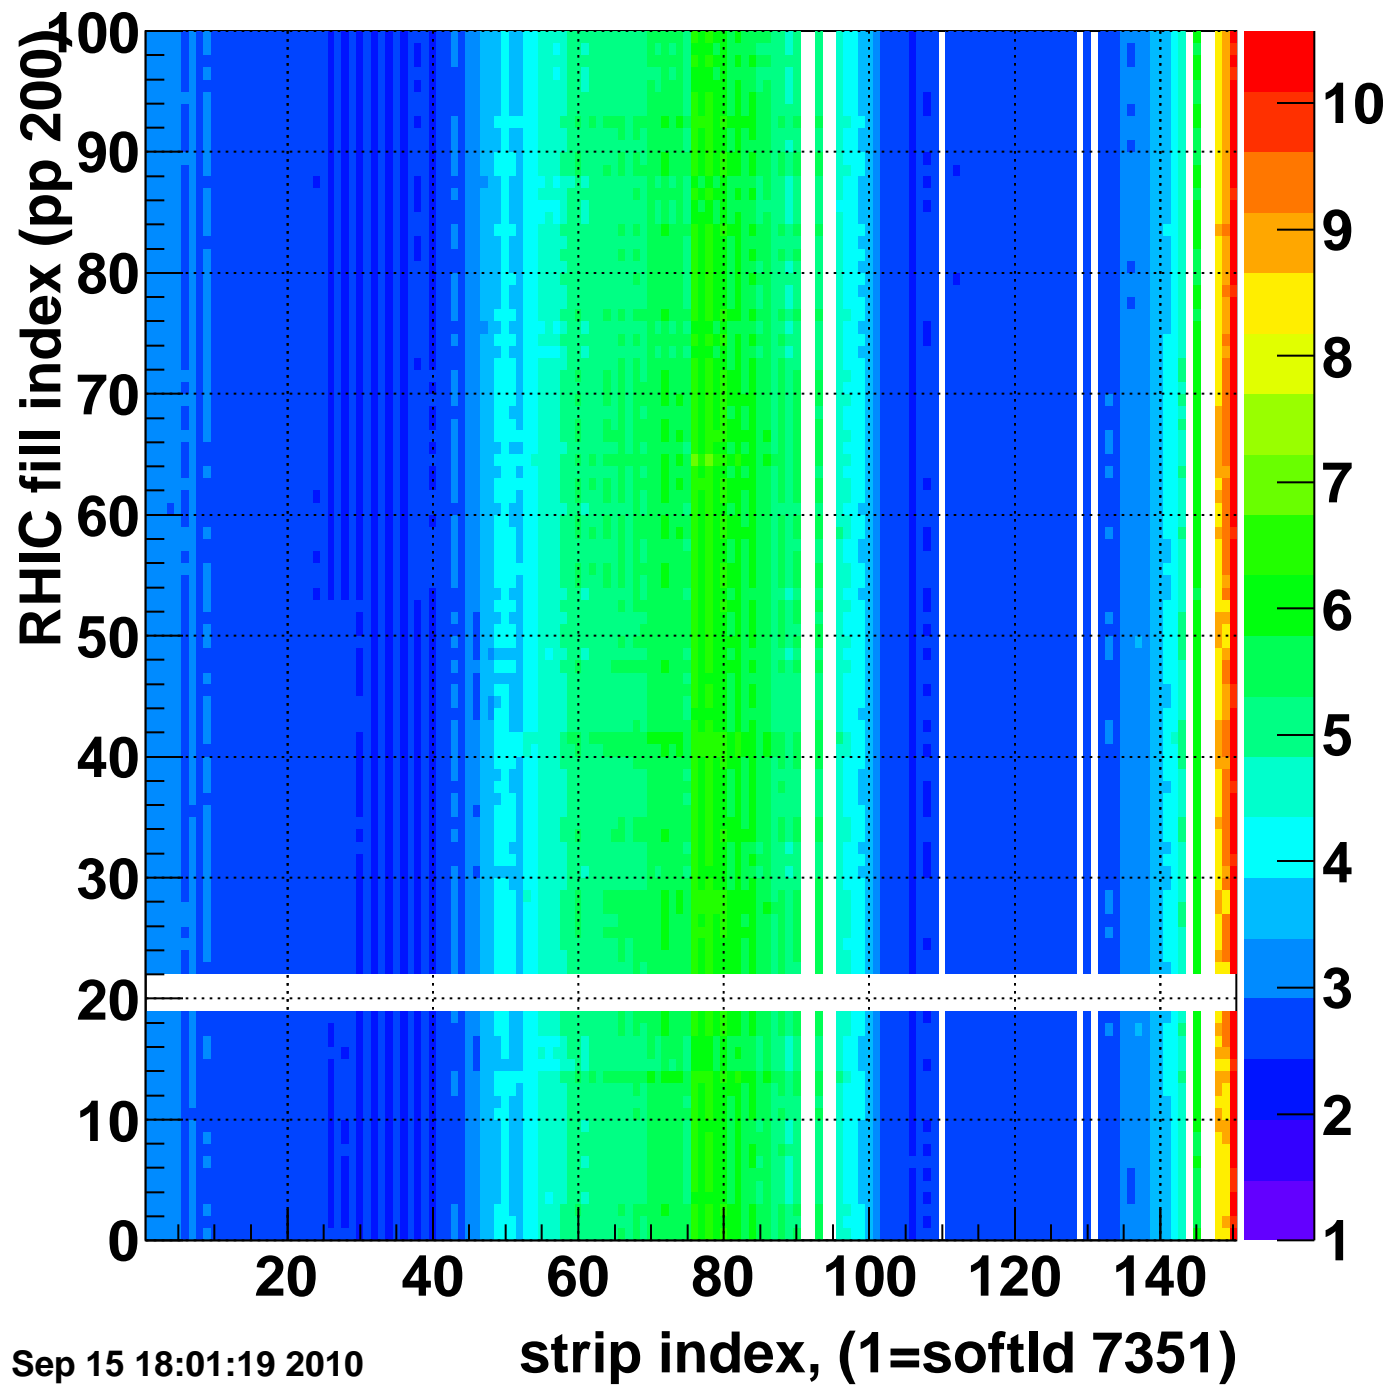

Rms of ped residuum (ADC), BSMDE mod=50, good strips

Entries 13580

Wed Sep 15 18:01:19 2010

Bad strips (color=error bits), BSMDE mod=50

Entries 1420

Wed Sep 15 18:01:19 2010

Mpv of ped residuum (ADC), BSMDP mod=50, good strips

Entries 1857

Wed Sep 15 18:01:19 2010

Rms of ped residuum (ADC), BSMDP mod=50, good strips

Entries 14550

Wed Sep 15 18:01:19 2010

Bad strips (color=error bits), BSMDE mod=50

Entries 450

Wed Sep 15 18:01:20 2010