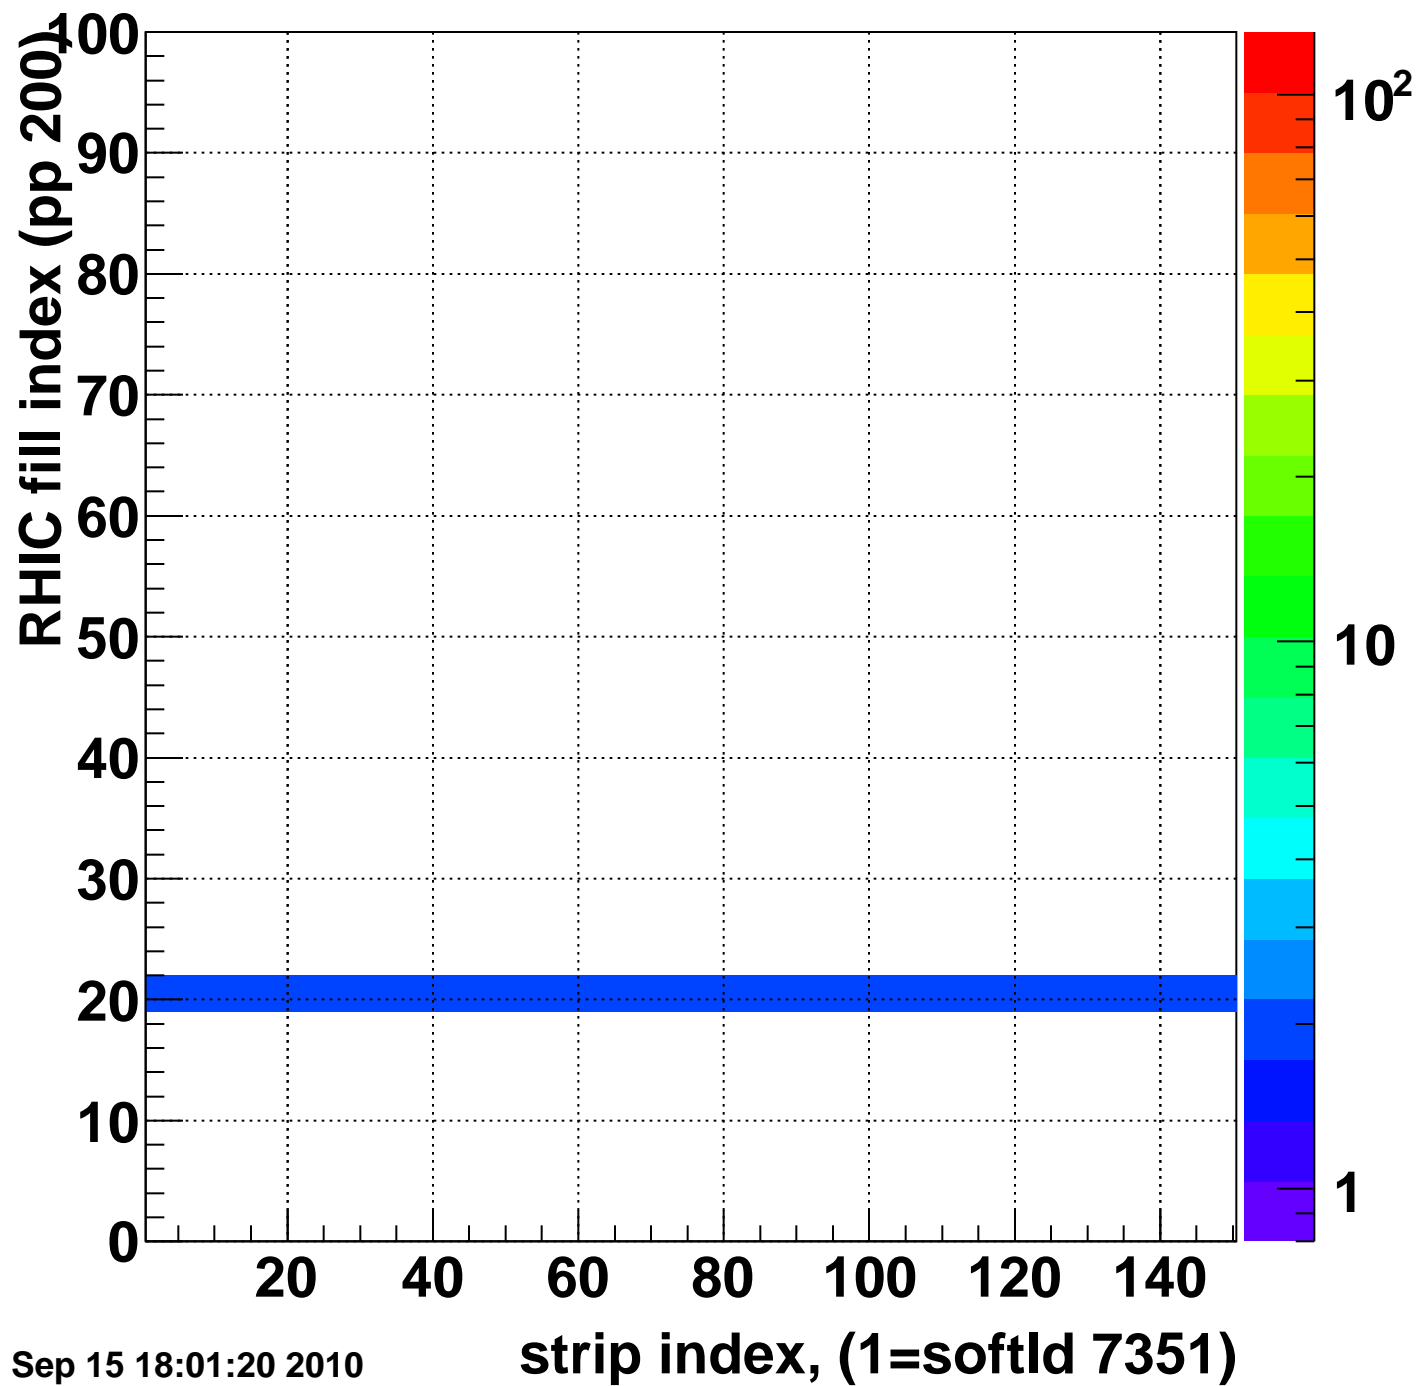

Rms of ped residuum (ADC), BSMDE mod=50, good strips

Entries 13580

Wed Sep 15 18:01:19 2010

Bad strips (color=error bits), BSMDE mod=50

Entries 1420

Wed Sep 15 18:01:19 2010

Mpv of ped residuum (ADC), BSMDP mod=50, good strips

Entries 1857

Wed Sep 15 18:01:19 2010

Rms of ped residuum (ADC), BSMDP mod=50, good strips

Entries 14550

Wed Sep 15 18:01:19 2010

Bad strips (color=error bits), BSMDE mod=50

Entries 450

Wed Sep 15 18:01:20 2010