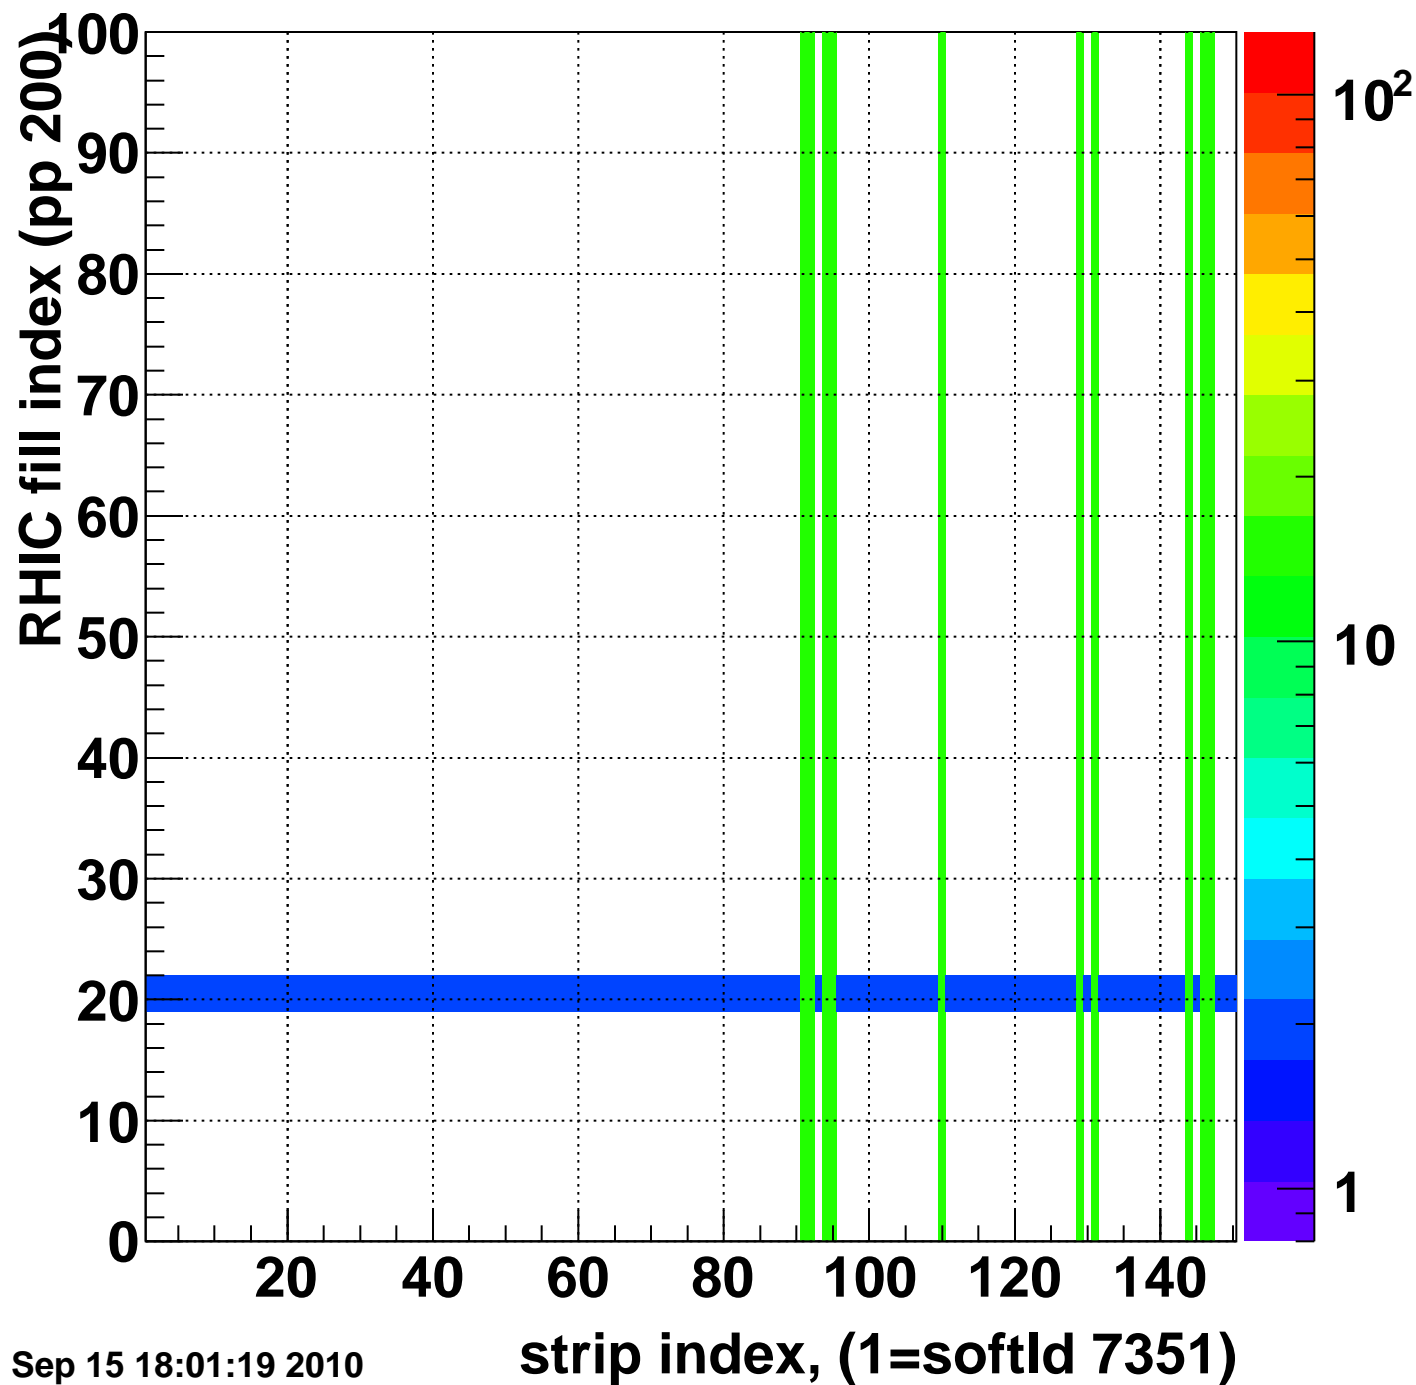

Rms of ped residuum (ADC), BSMDE mod=50, good strips

Entries 13580

Wed Sep 15 18:01:19 2010

Bad strips (color=error bits), BSMDE mod=50

Entries 1420

Wed Sep 15 18:01:19 2010

Mpv of ped residuum (ADC), BSMDP mod=50, good strips

Entries 1857

Wed Sep 15 18:01:19 2010

Rms of ped residuum (ADC), BSMDP mod=50, good strips

Entries 14550

Wed Sep 15 18:01:19 2010

Bad strips (color=error bits), BSMDE mod=50

Entries 450

Wed Sep 15 18:01:20 2010