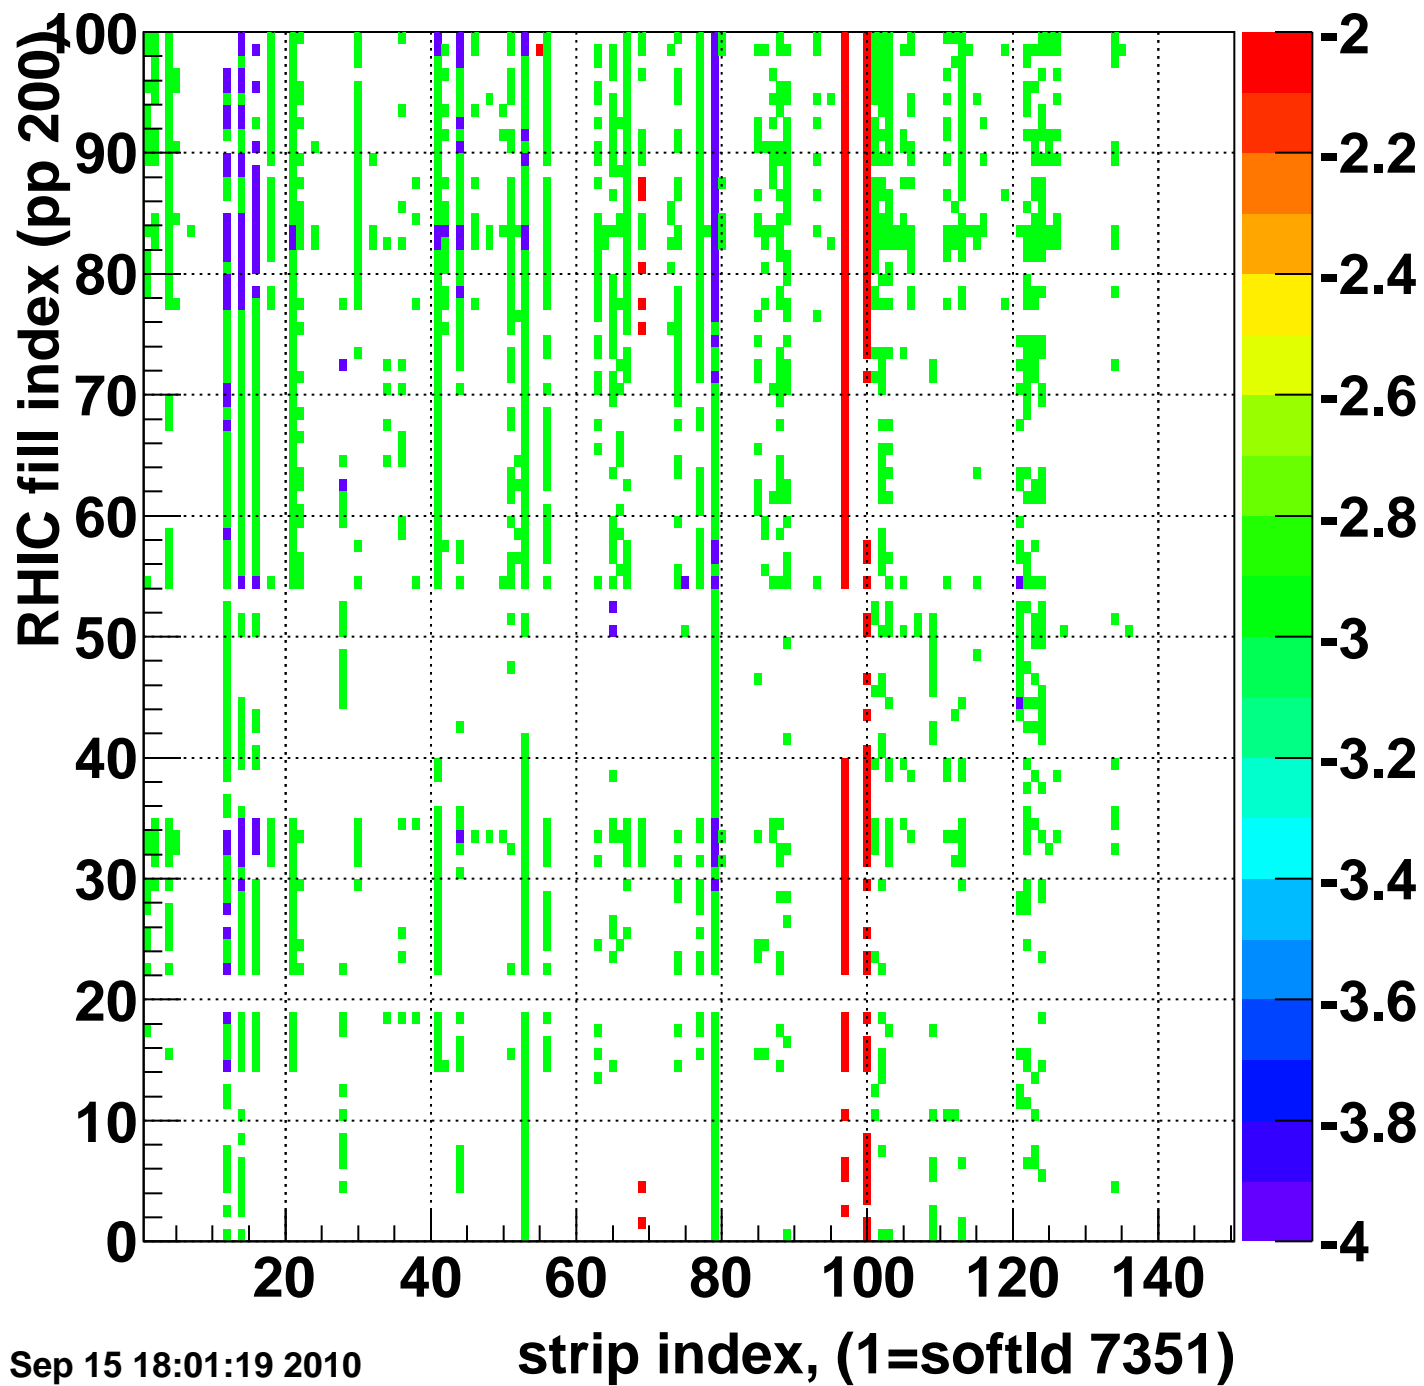

Rms of ped residuum (ADC), BSMDE mod=50, good strips

Entries 13580

Wed Sep 15 18:01:19 2010

Bad strips (color=error bits), BSMDE mod=50

Entries 1420

Wed Sep 15 18:01:19 2010

Mpv of ped residuum (ADC), BSMDP mod=50, good strips

Entries 1857

Wed Sep 15 18:01:19 2010

Rms of ped residuum (ADC), BSMDP mod=50, good strips

Entries 14550

Wed Sep 15 18:01:19 2010

Bad strips (color=error bits), BSMDE mod=50

Entries 450

Wed Sep 15 18:01:20 2010