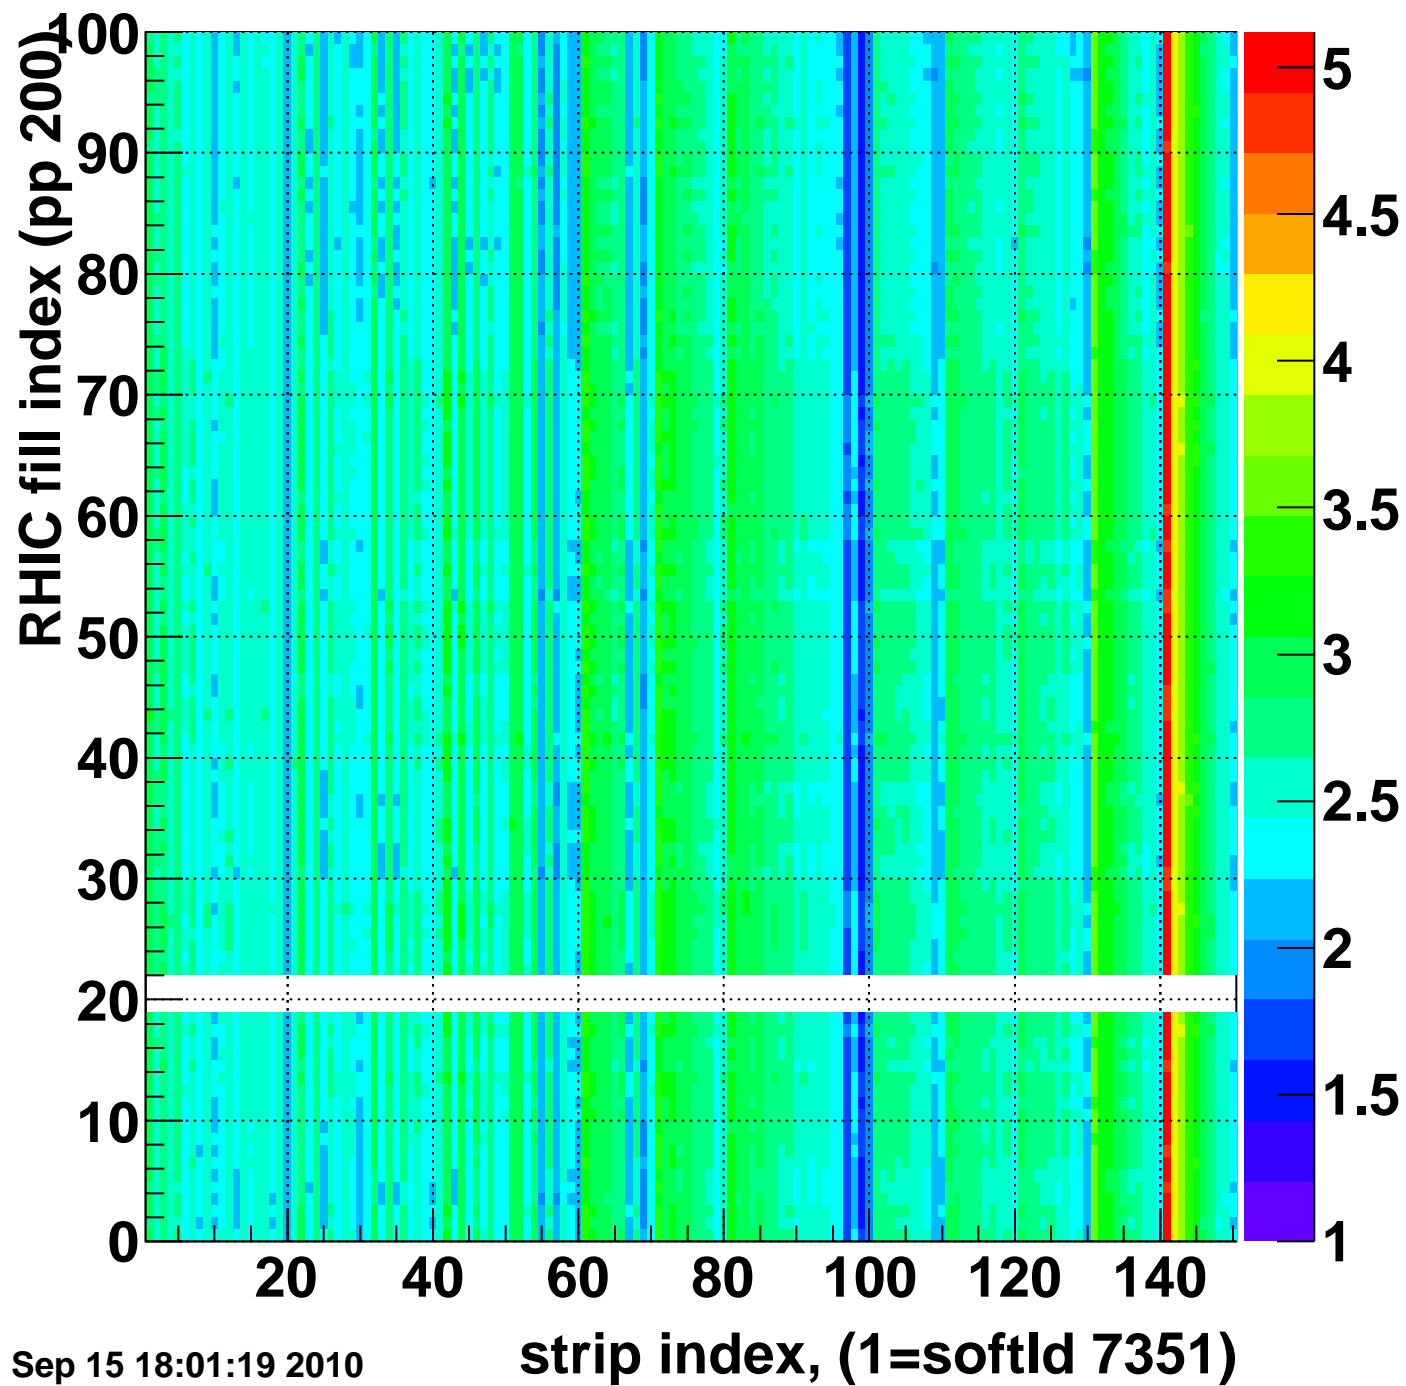

Rms of ped residuum (ADC), BSMDE mod=50, good strips

Entries 13580

Wed Sep 15 18:01:19 2010

Bad strips (color=error bits), BSMDE mod=50

Entries 1420

Wed Sep 15 18:01:19 2010

Mpv of ped residuum (ADC), BSMDP mod=50, good strips

Entries 1857

Wed Sep 15 18:01:19 2010

Rms of ped residuum (ADC), BSMDP mod=50, good strips

Entries 14550

Wed Sep 15 18:01:19 2010

Bad strips (color=error bits), BSMDE mod=50

Entries 450

Wed Sep 15 18:01:20 2010