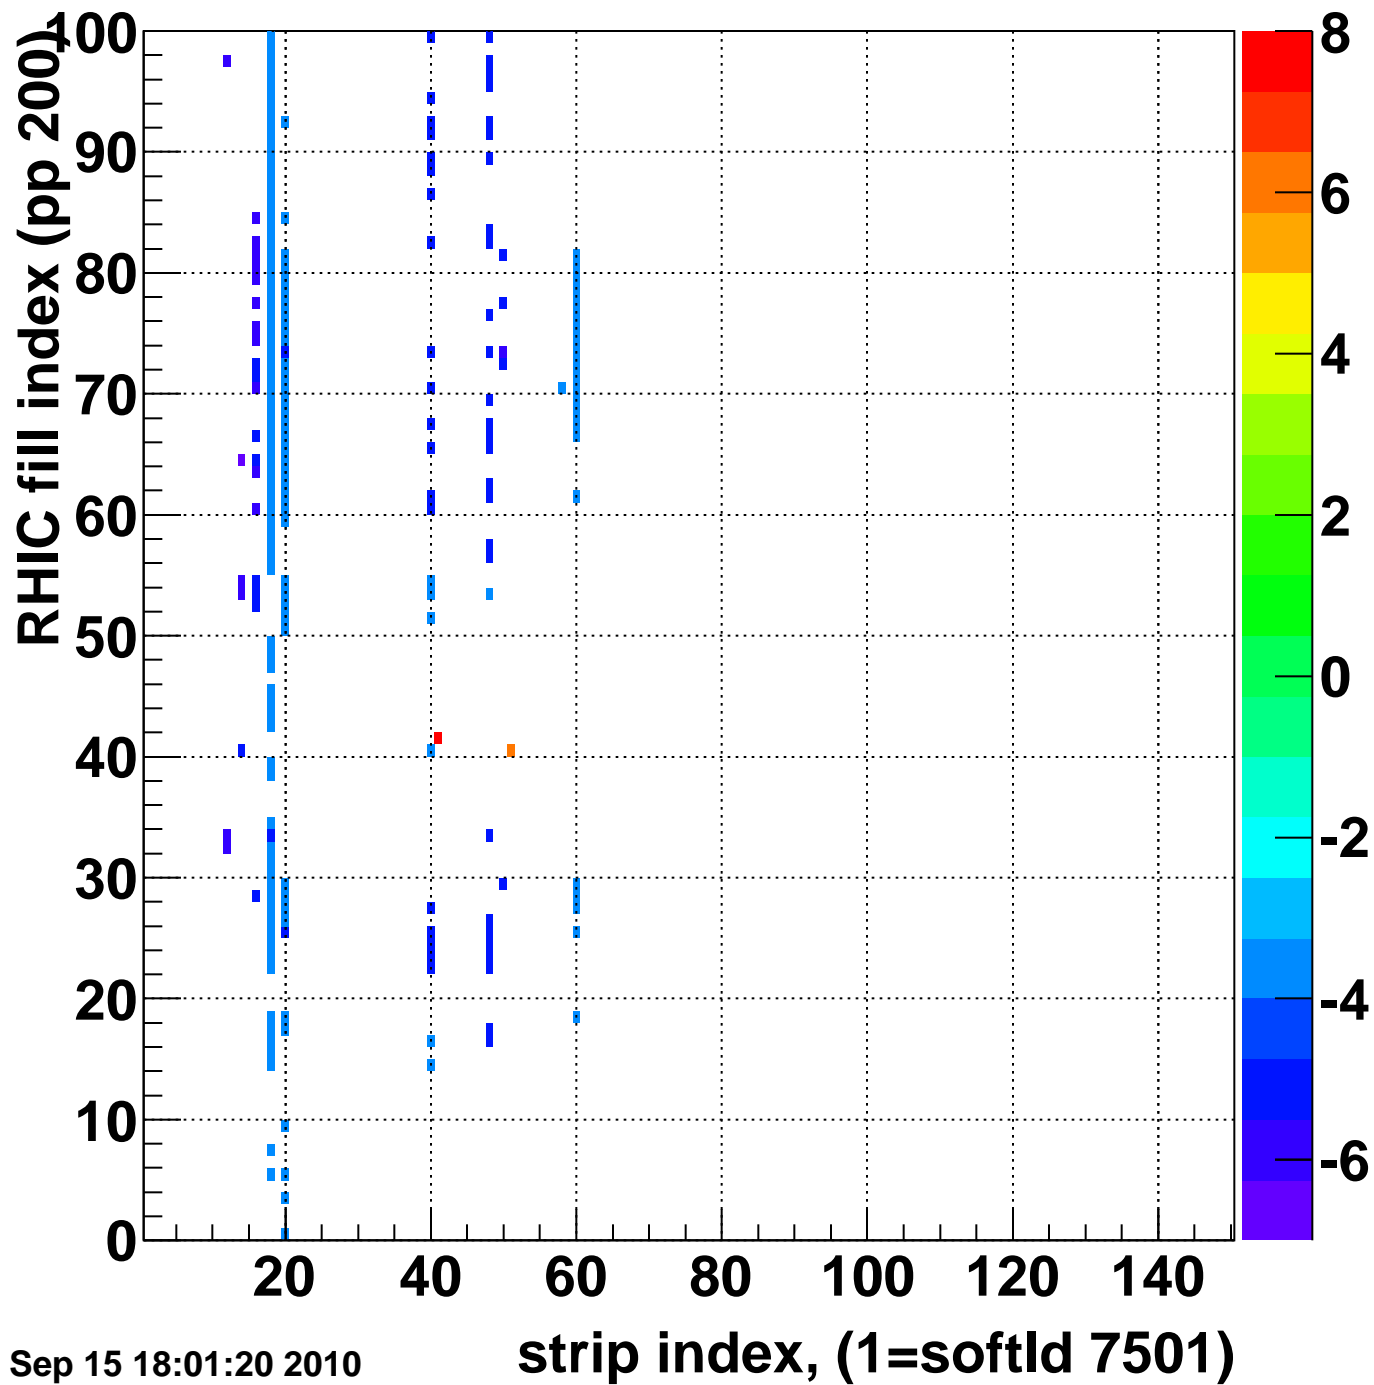

Mpv of ped residuum (ADC), BSMDE mod=51, good strips

Entries 1570

Wed Sep 15 18:01:20 2010

Rms of ped residuum (ADC), BSMDE mod=51, good strips

Entries 14453

Wed Sep 15 18:01:20 2010

Bad strips (color=error bits), BSMDE mod=51

Entries 547

Wed Sep 15 18:01:20 2010

Rms of ped residuum (ADC), BSMDP mod=51, good strips

Entries 14453

Wed Sep 15 18:01:20 2010

Bad strips (color=error bits), BSMDE mod=51

Entries 547

Wed Sep 15 18:01:20 2010