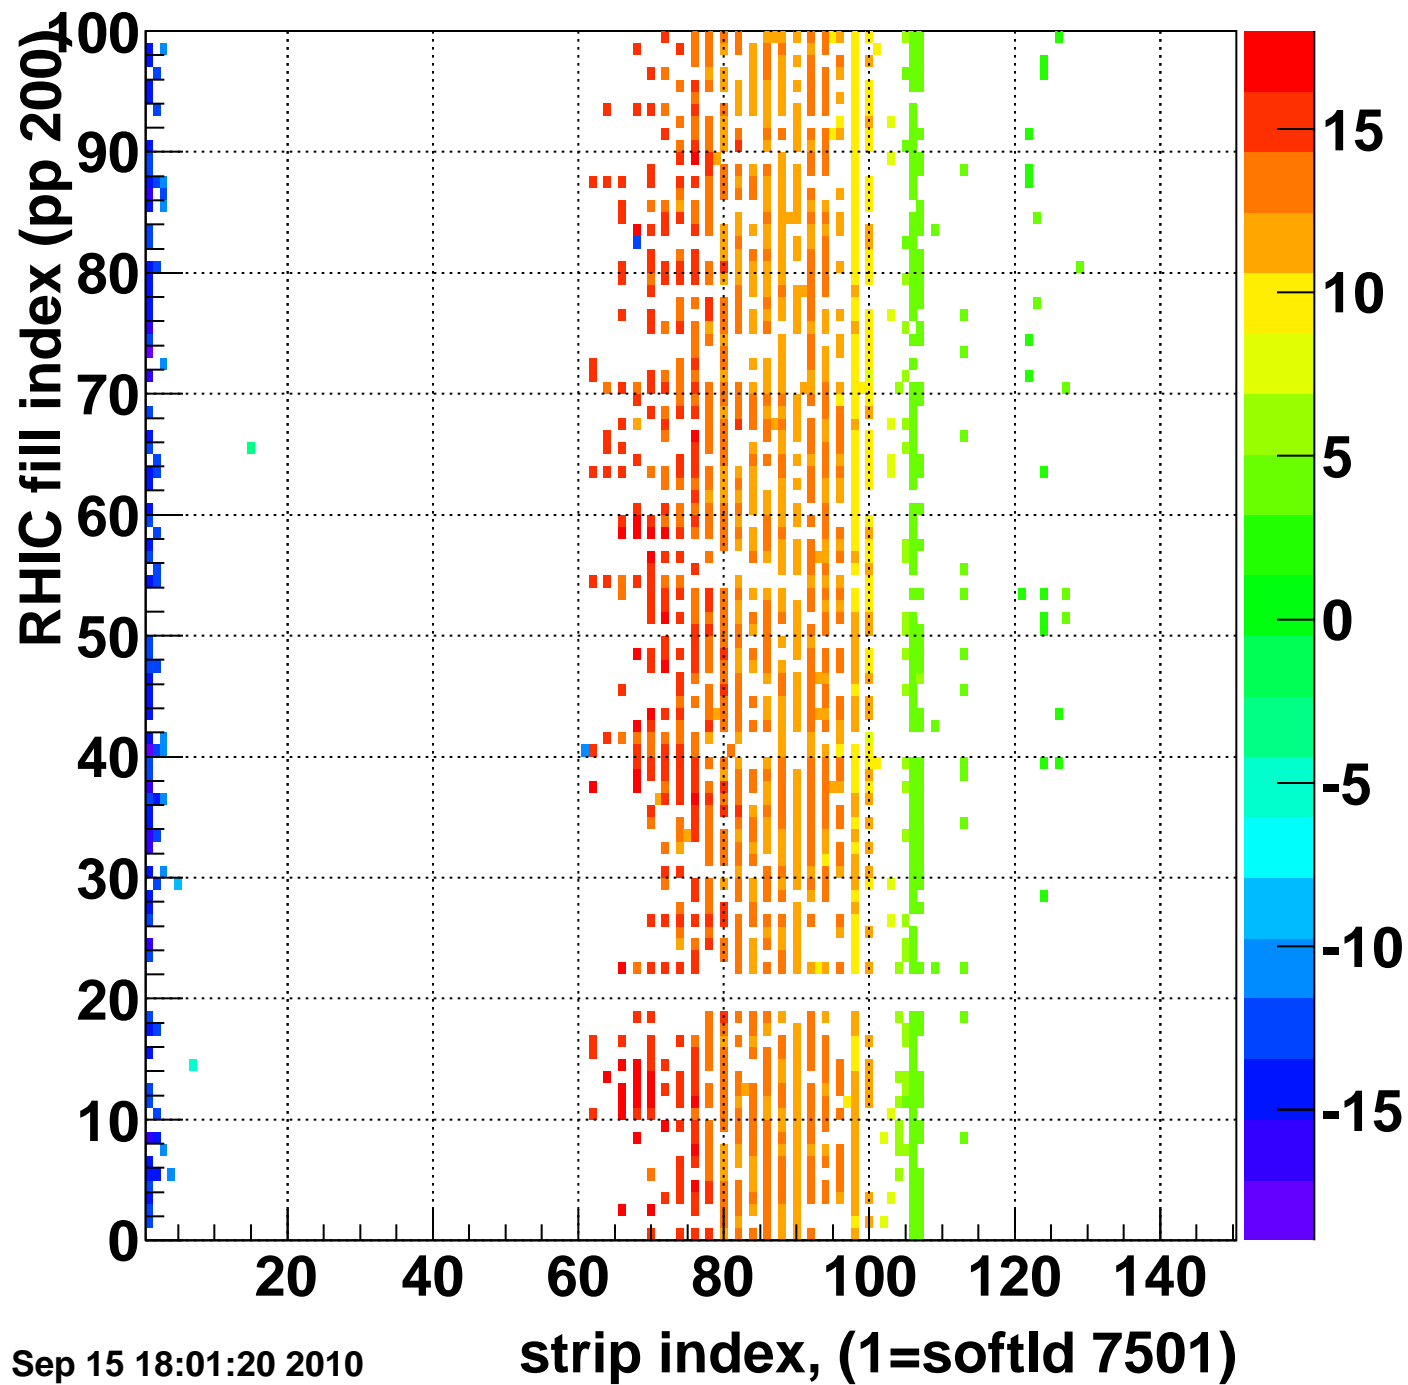

Mpv of ped residuum (ADC), BSMDE mod=51, good strips

Entries 1570

Wed Sep 15 18:01:20 2010

Rms of ped residuum (ADC), BSMDE mod=51, good strips

Entries 14453

Wed Sep 15 18:01:20 2010

Bad strips (color=error bits), BSMDE mod=51

Entries 547

Wed Sep 15 18:01:20 2010

Rms of ped residuum (ADC), BSMDP mod=51, good strips

Entries 14453

Wed Sep 15 18:01:20 2010

Bad strips (color=error bits), BSMDE mod=51

Entries 547

Wed Sep 15 18:01:20 2010