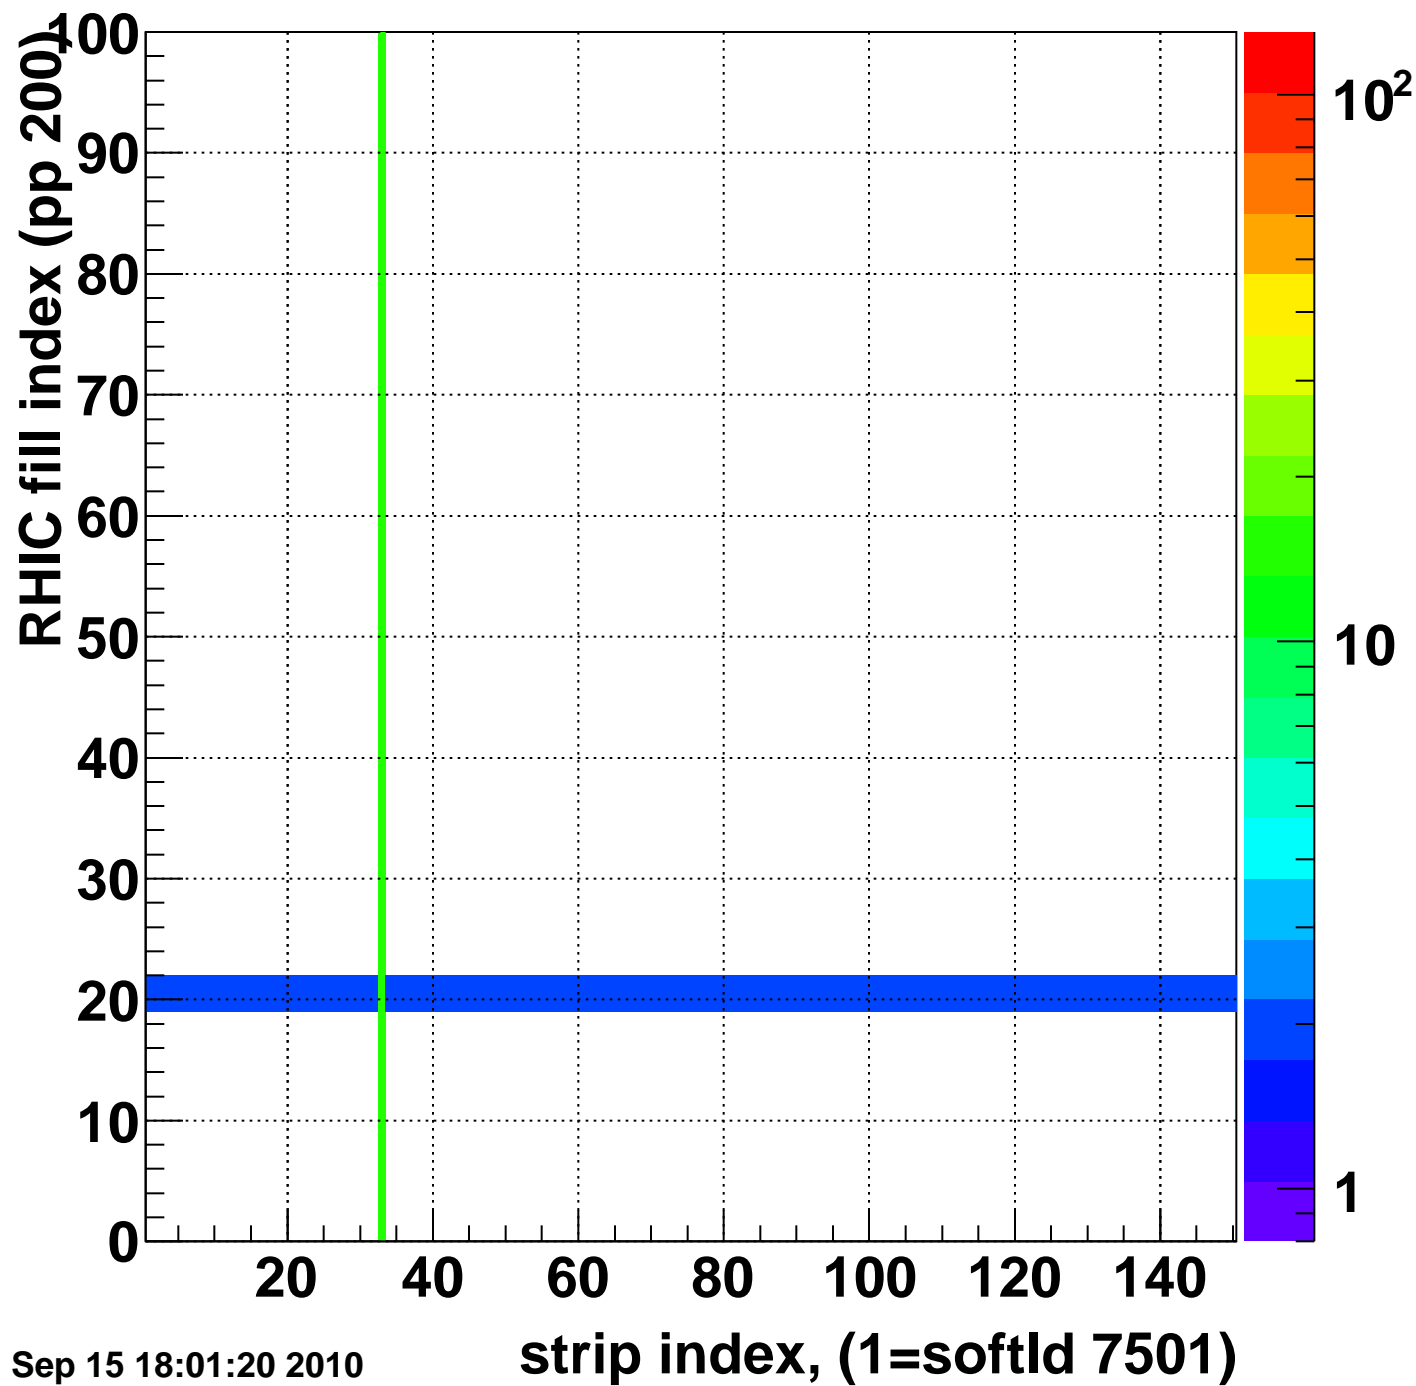

Mpv of ped residuum (ADC), BSMDE mod=51, good strips

Entries 1570

Wed Sep 15 18:01:20 2010

Rms of ped residuum (ADC), BSMDE mod=51, good strips

Entries 14453

Wed Sep 15 18:01:20 2010

Bad strips (color=error bits), BSMDE mod=51

Entries 547

Wed Sep 15 18:01:20 2010

Rms of ped residuum (ADC), BSMDP mod=51, good strips

Entries 14453

Wed Sep 15 18:01:20 2010

Bad strips (color=error bits), BSMDE mod=51

Entries 547

Wed Sep 15 18:01:20 2010