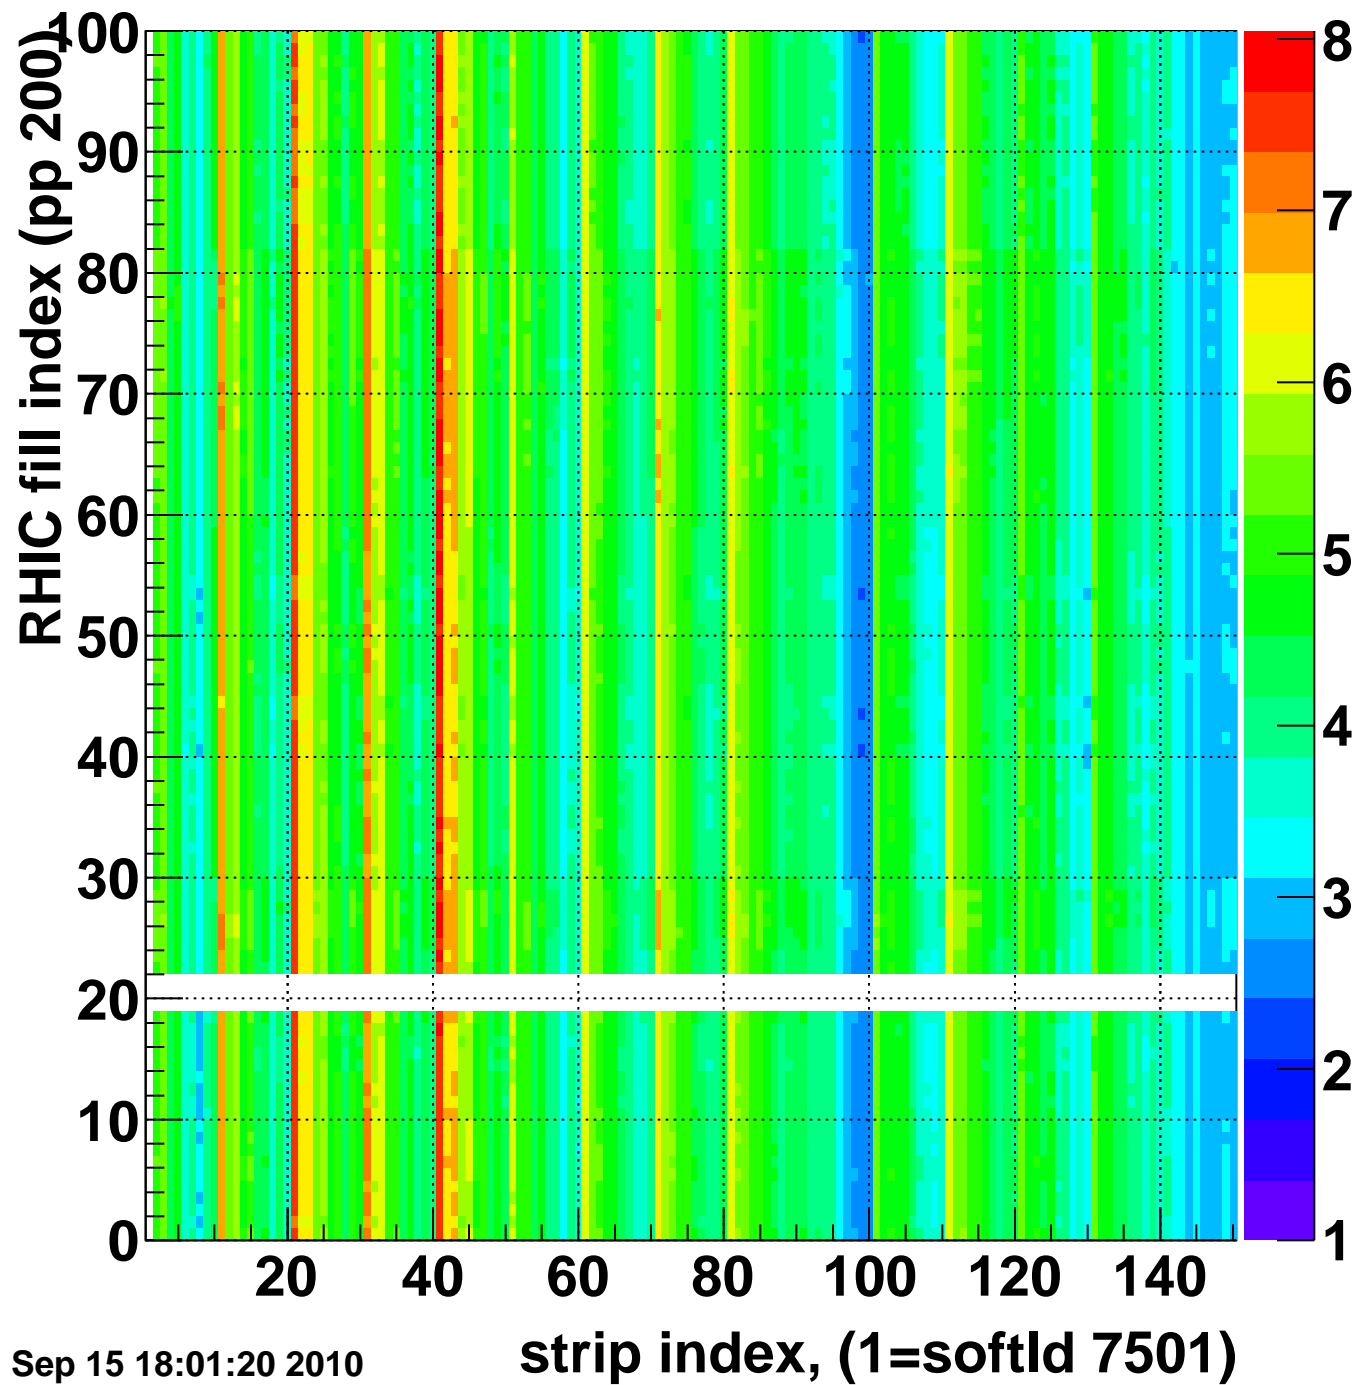

Mpv of ped residuum (ADC), BSMDE mod=51, good strips

Entries 1570

Wed Sep 15 18:01:20 2010

Rms of ped residuum (ADC), BSMDE mod=51, good strips

Entries 14453

Wed Sep 15 18:01:20 2010

Bad strips (color=error bits), BSMDE mod=51

Entries 547

Wed Sep 15 18:01:20 2010

Rms of ped residuum (ADC), BSMDP mod=51, good strips

Entries 14453

Wed Sep 15 18:01:20 2010

Bad strips (color=error bits), BSMDE mod=51

Entries 547

Wed Sep 15 18:01:20 2010