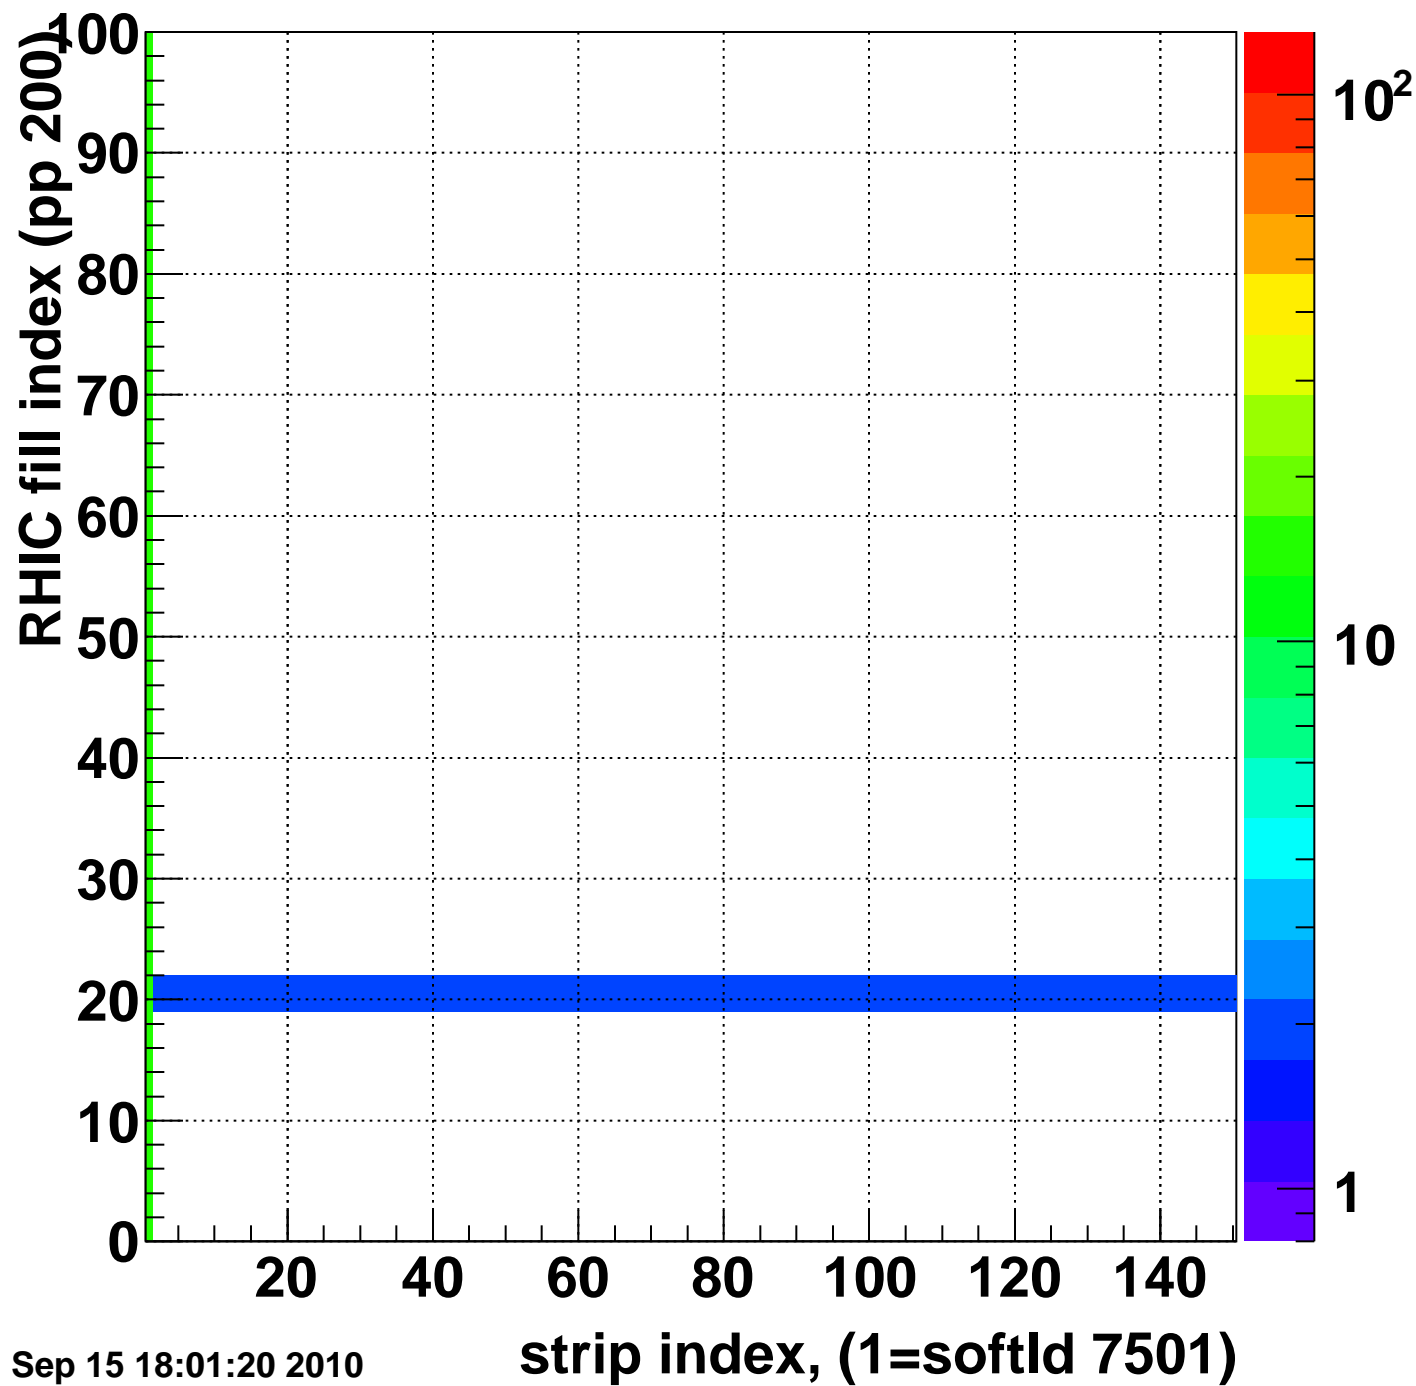

Mpv of ped residuum (ADC), BSMDE mod=51, good strips

Entries 1570

Wed Sep 15 18:01:20 2010

Rms of ped residuum (ADC), BSMDE mod=51, good strips

Entries 14453

Wed Sep 15 18:01:20 2010

Bad strips (color=error bits), BSMDE mod=51

Entries 547

Wed Sep 15 18:01:20 2010

Rms of ped residuum (ADC), BSMDP mod=51, good strips

Entries 14453

Wed Sep 15 18:01:20 2010

Bad strips (color=error bits), BSMDE mod=51

Entries 547

Wed Sep 15 18:01:20 2010