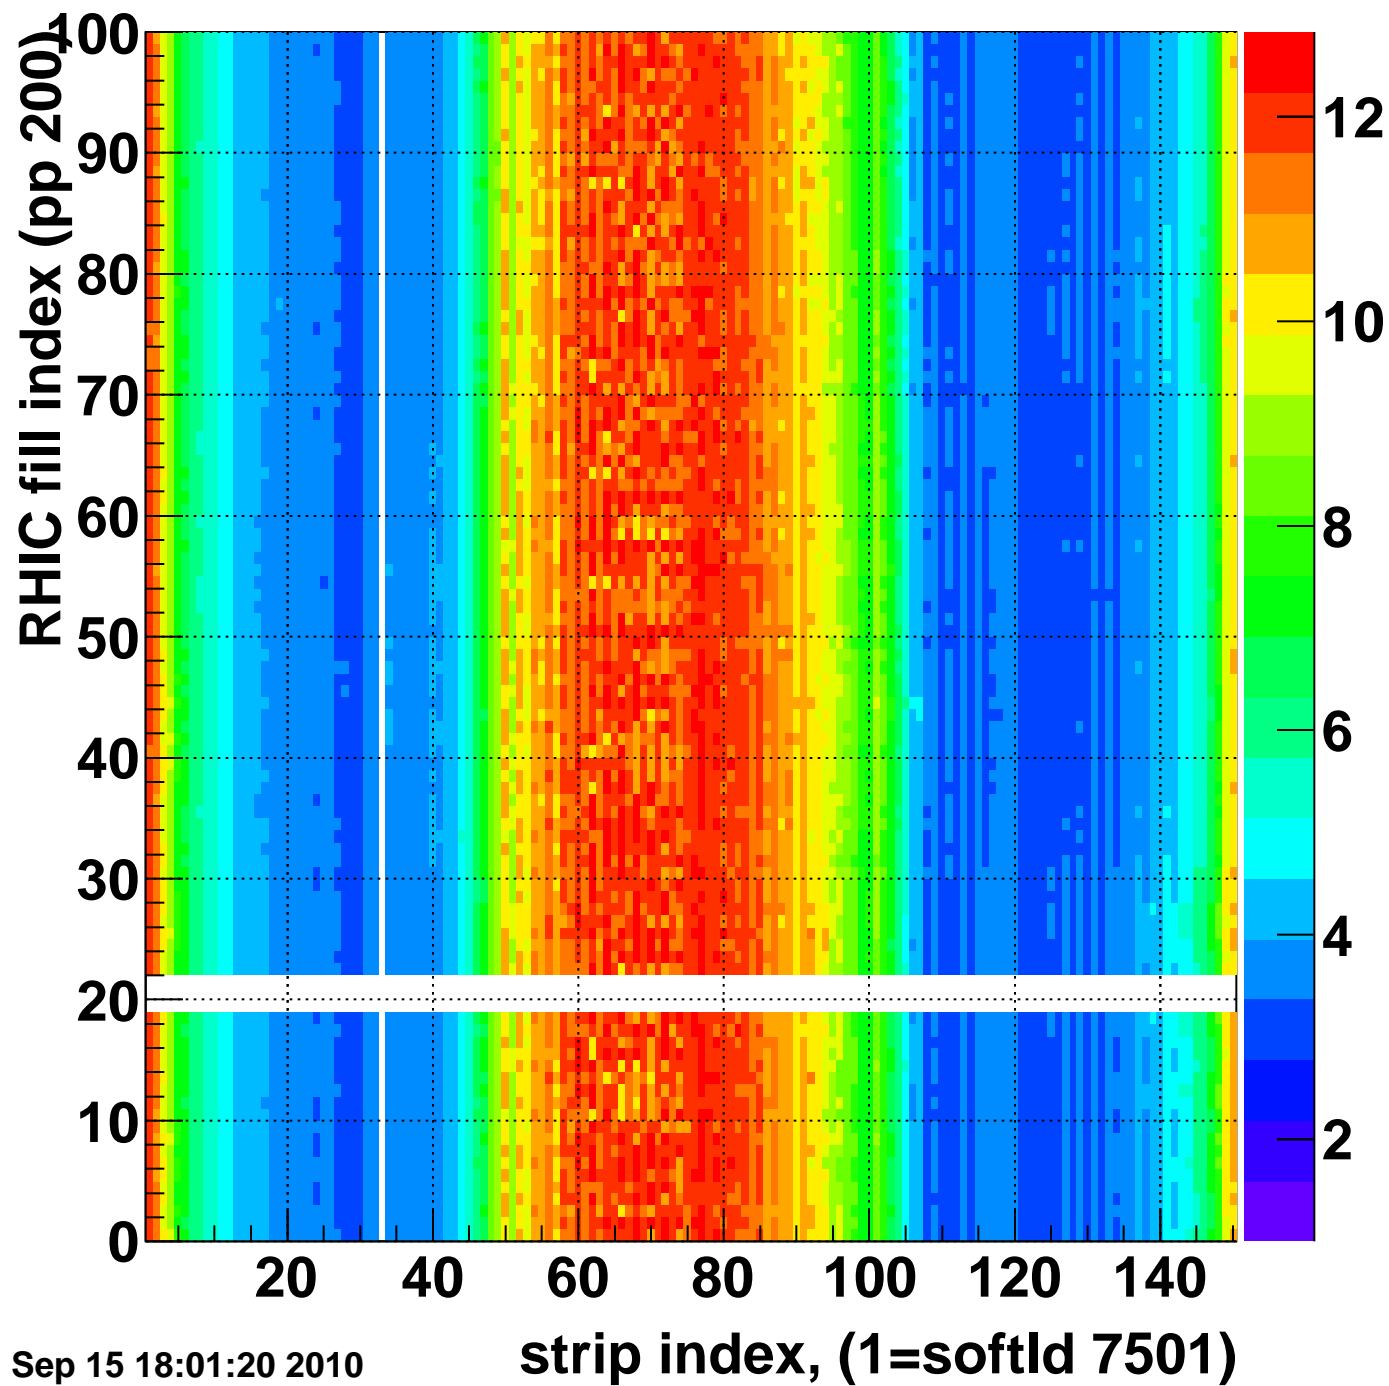

Mpv of ped residuum (ADC), BSMDE mod=51, good strips

Entries 1570

Wed Sep 15 18:01:20 2010

Rms of ped residuum (ADC), BSMDE mod=51, good strips

Entries 14453

Wed Sep 15 18:01:20 2010

Bad strips (color=error bits), BSMDE mod=51

Entries 547

Wed Sep 15 18:01:20 2010

Rms of ped residuum (ADC), BSMDP mod=51, good strips

Entries 14453

Wed Sep 15 18:01:20 2010

Bad strips (color=error bits), BSMDE mod=51

Entries 547

Wed Sep 15 18:01:20 2010