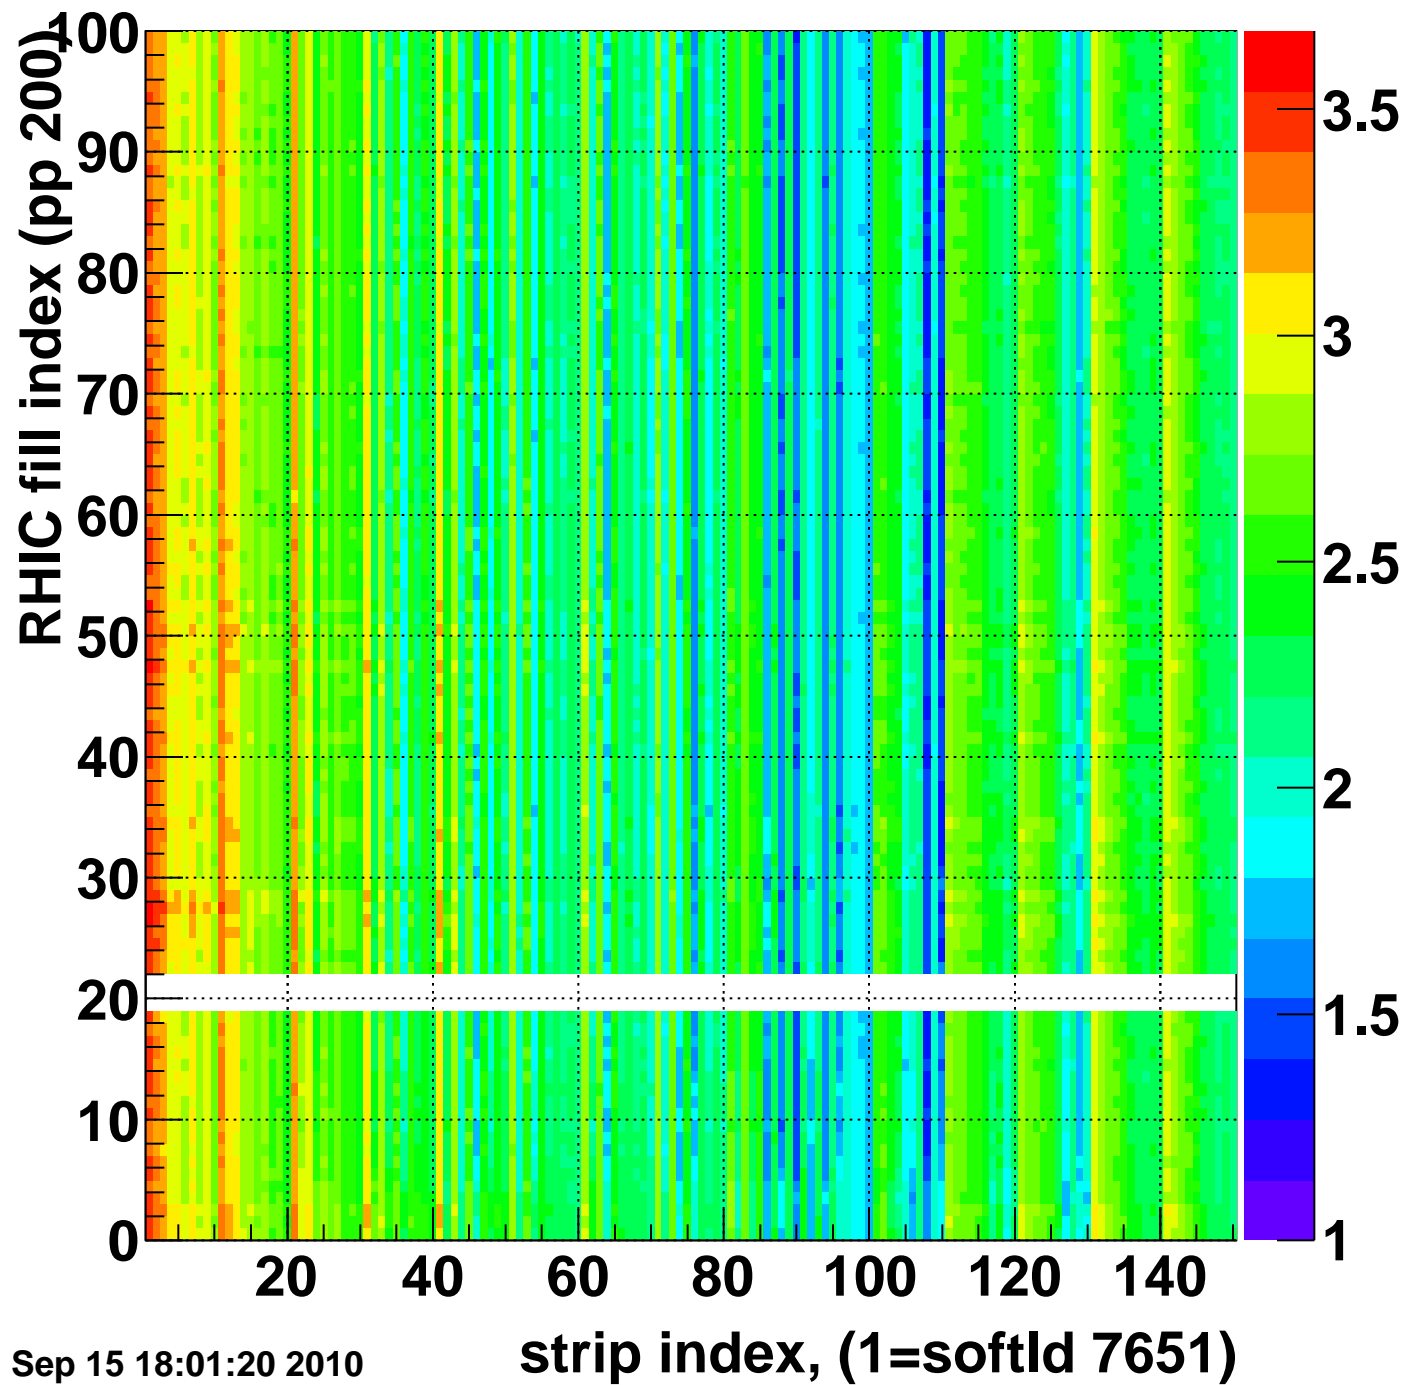

Rms of ped residuum (ADC), BSMDE mod=52, good strips

Entries 14550

Wed Sep 15 18:01:20 2010

Bad strips (color=error bits), BSMDE mod=52

Entries 450

Wed Sep 15 18:01:20 2010

Rms of ped residuum (ADC), BSMDP mod=52, good strips

Entries 14550

Wed Sep 15 18:01:20 2010

Bad strips (color=error bits), BSMDE mod=52

Entries 450

Wed Sep 15 18:01:20 2010