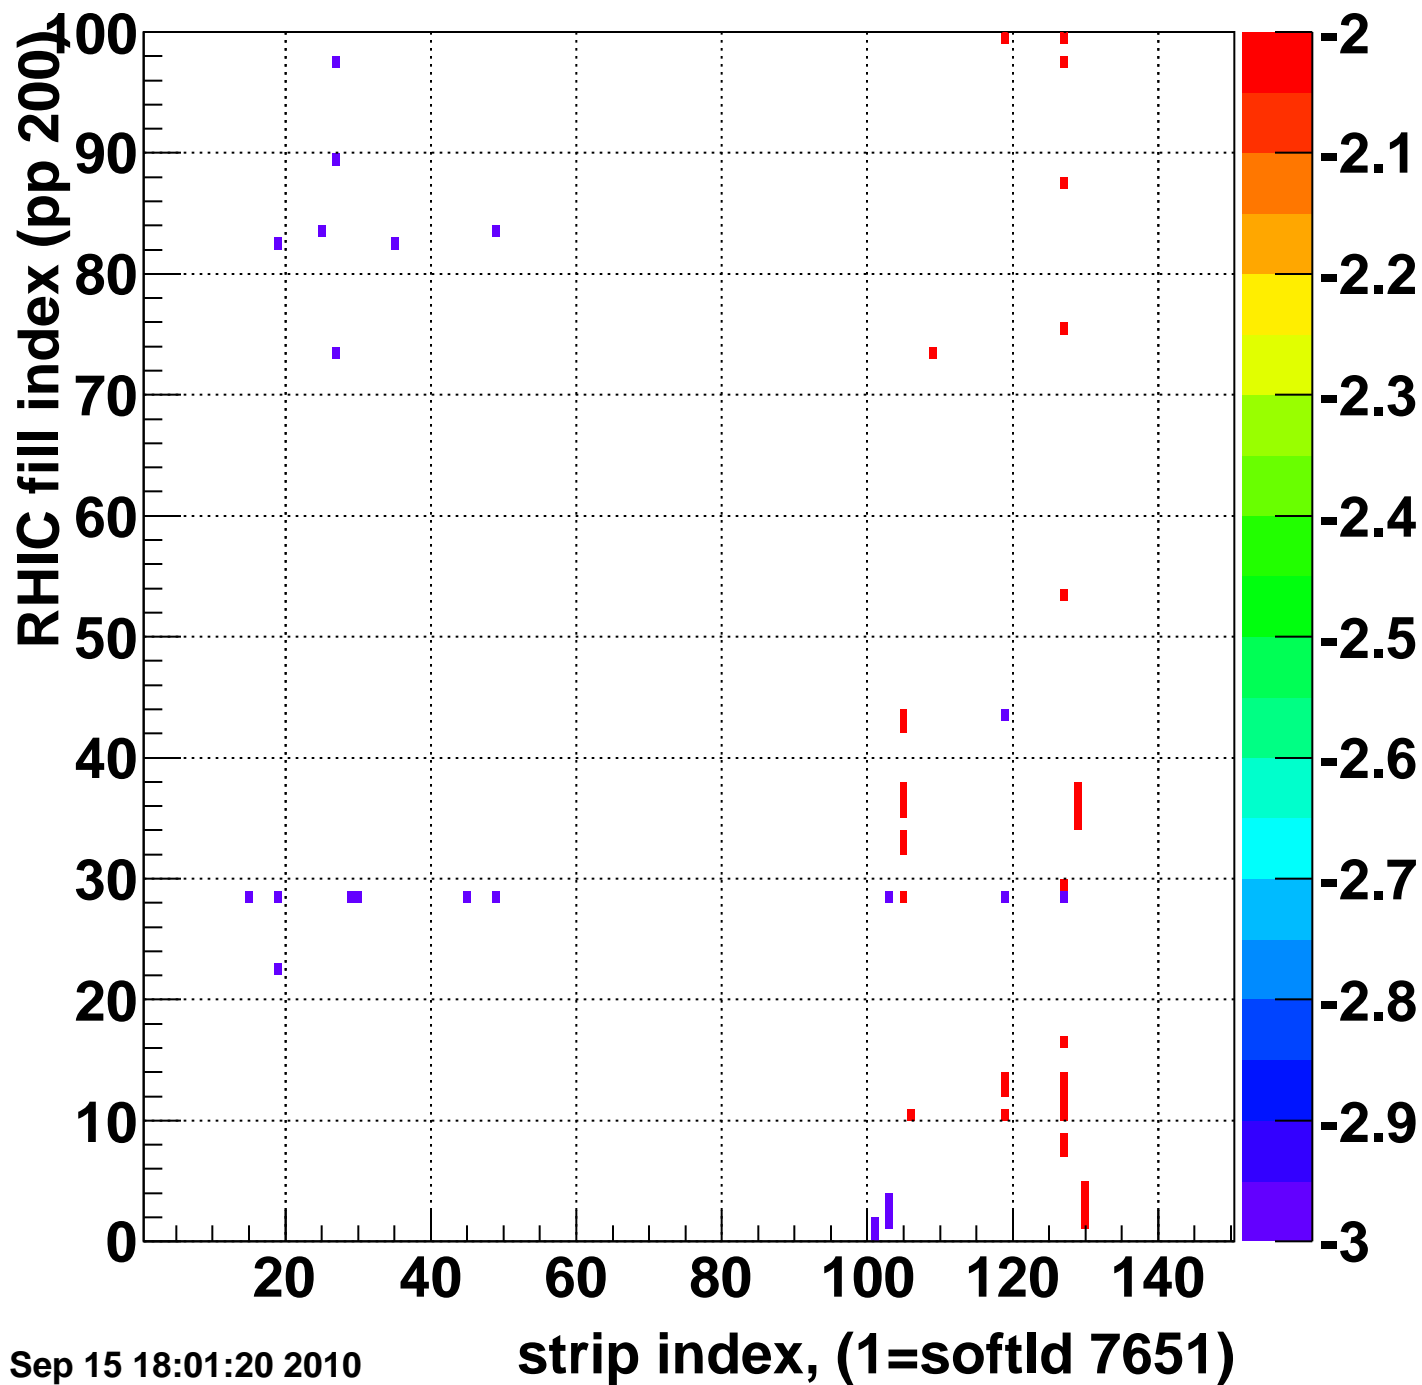

Rms of ped residuum (ADC), BSMDE mod=52, good strips

Entries 14550

Wed Sep 15 18:01:20 2010

Bad strips (color=error bits), BSMDE mod=52

Entries 450

Wed Sep 15 18:01:20 2010

Rms of ped residuum (ADC), BSMDP mod=52, good strips

Entries 14550

Wed Sep 15 18:01:20 2010

Bad strips (color=error bits), BSMDE mod=52

Entries 450

Wed Sep 15 18:01:20 2010