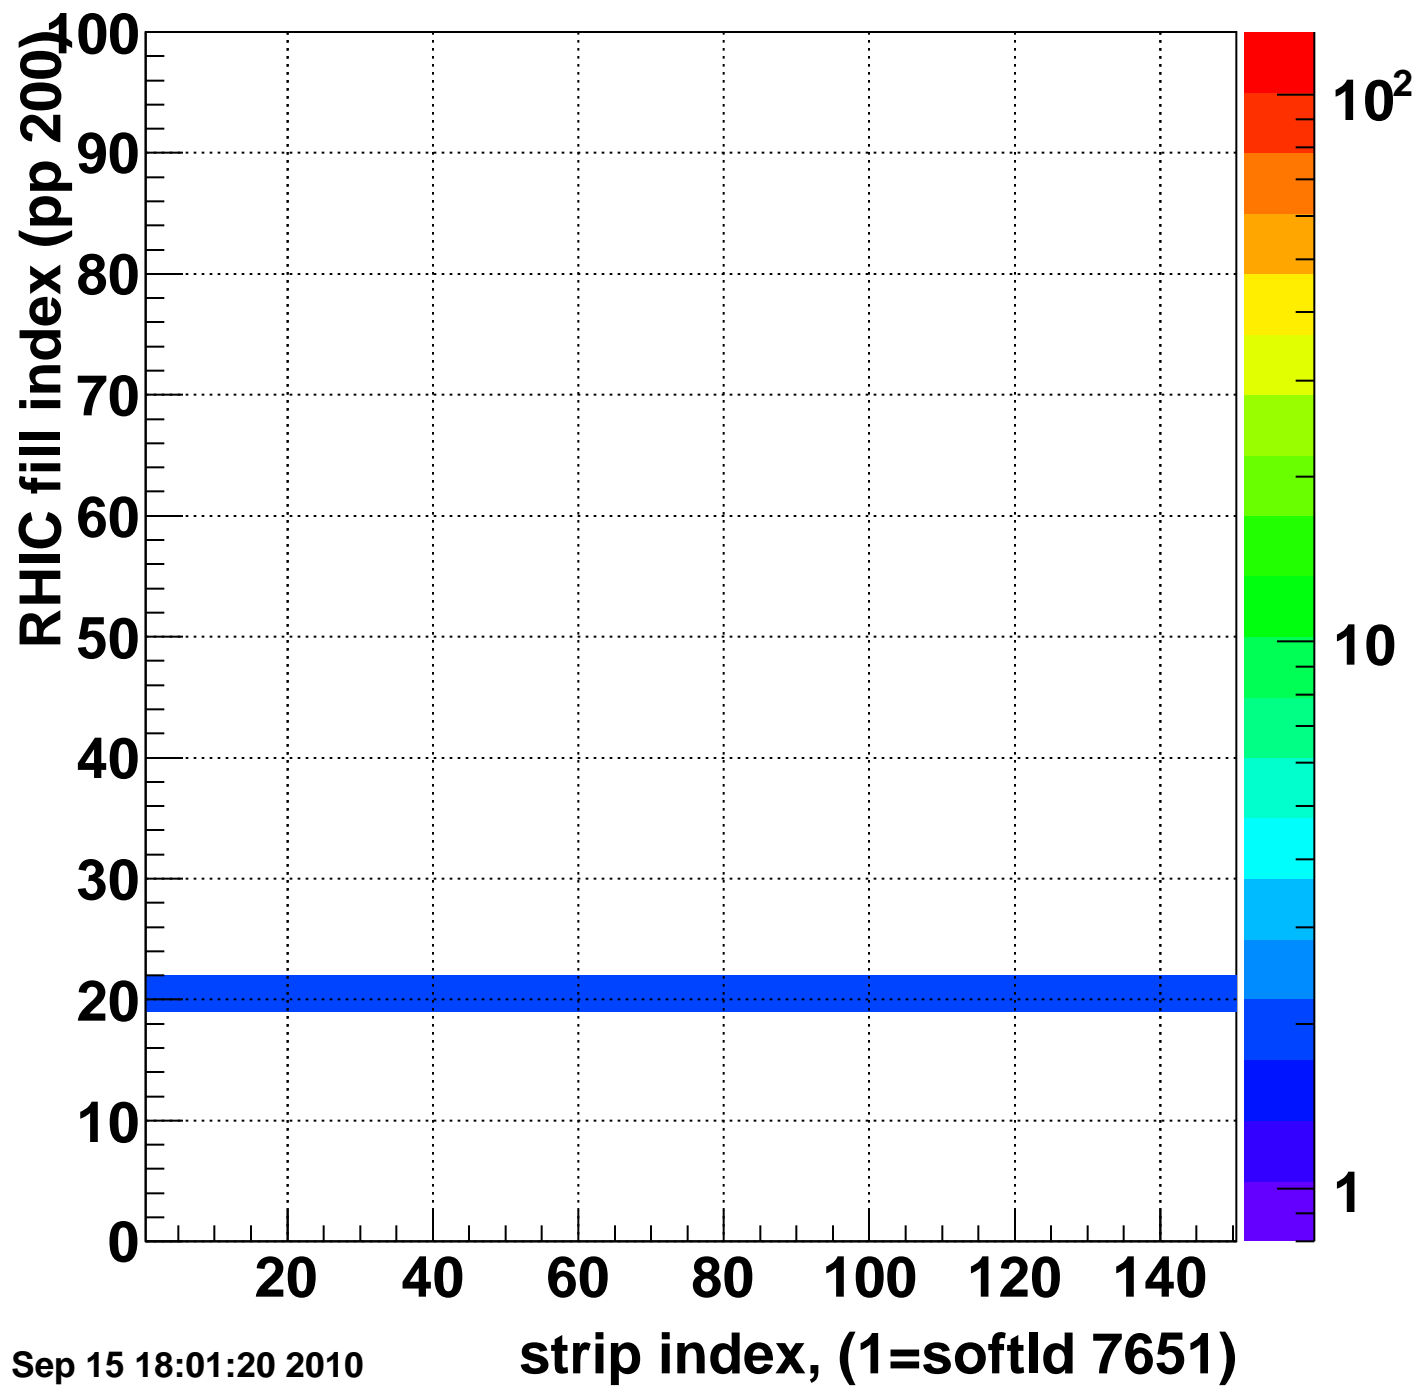

Rms of ped residuum (ADC), BSMDE mod=52, good strips

Entries 14550

Wed Sep 15 18:01:20 2010

Bad strips (color=error bits), BSMDE mod=52

Entries 450

Wed Sep 15 18:01:20 2010

Rms of ped residuum (ADC), BSMDP mod=52, good strips

Entries 14550

Wed Sep 15 18:01:20 2010

Bad strips (color=error bits), BSMDE mod=52

Entries 450

Wed Sep 15 18:01:20 2010