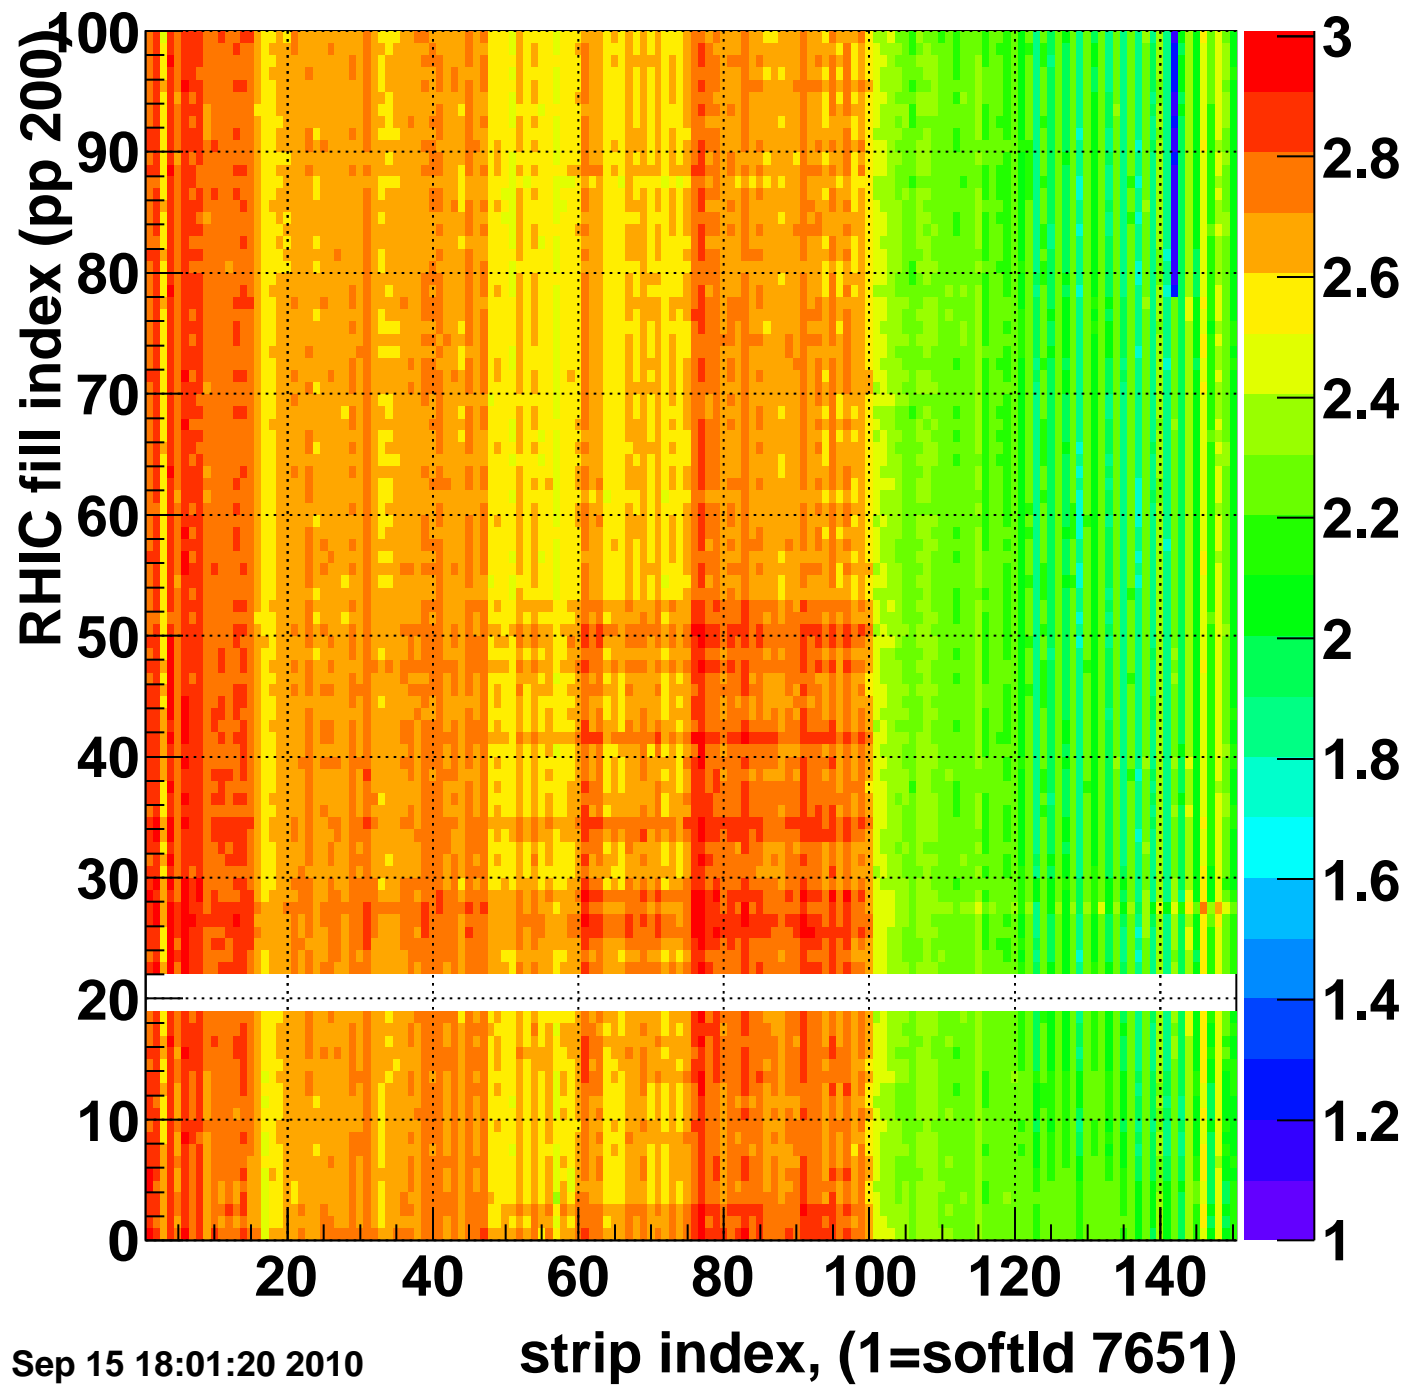

Rms of ped residuum (ADC), BSMDE mod=52, good strips

Entries 14550

Wed Sep 15 18:01:20 2010

Bad strips (color=error bits), BSMDE mod=52

Entries 450

Wed Sep 15 18:01:20 2010

Rms of ped residuum (ADC), BSMDP mod=52, good strips

Entries 14550

Wed Sep 15 18:01:20 2010

Bad strips (color=error bits), BSMDE mod=52

Entries 450

Wed Sep 15 18:01:20 2010