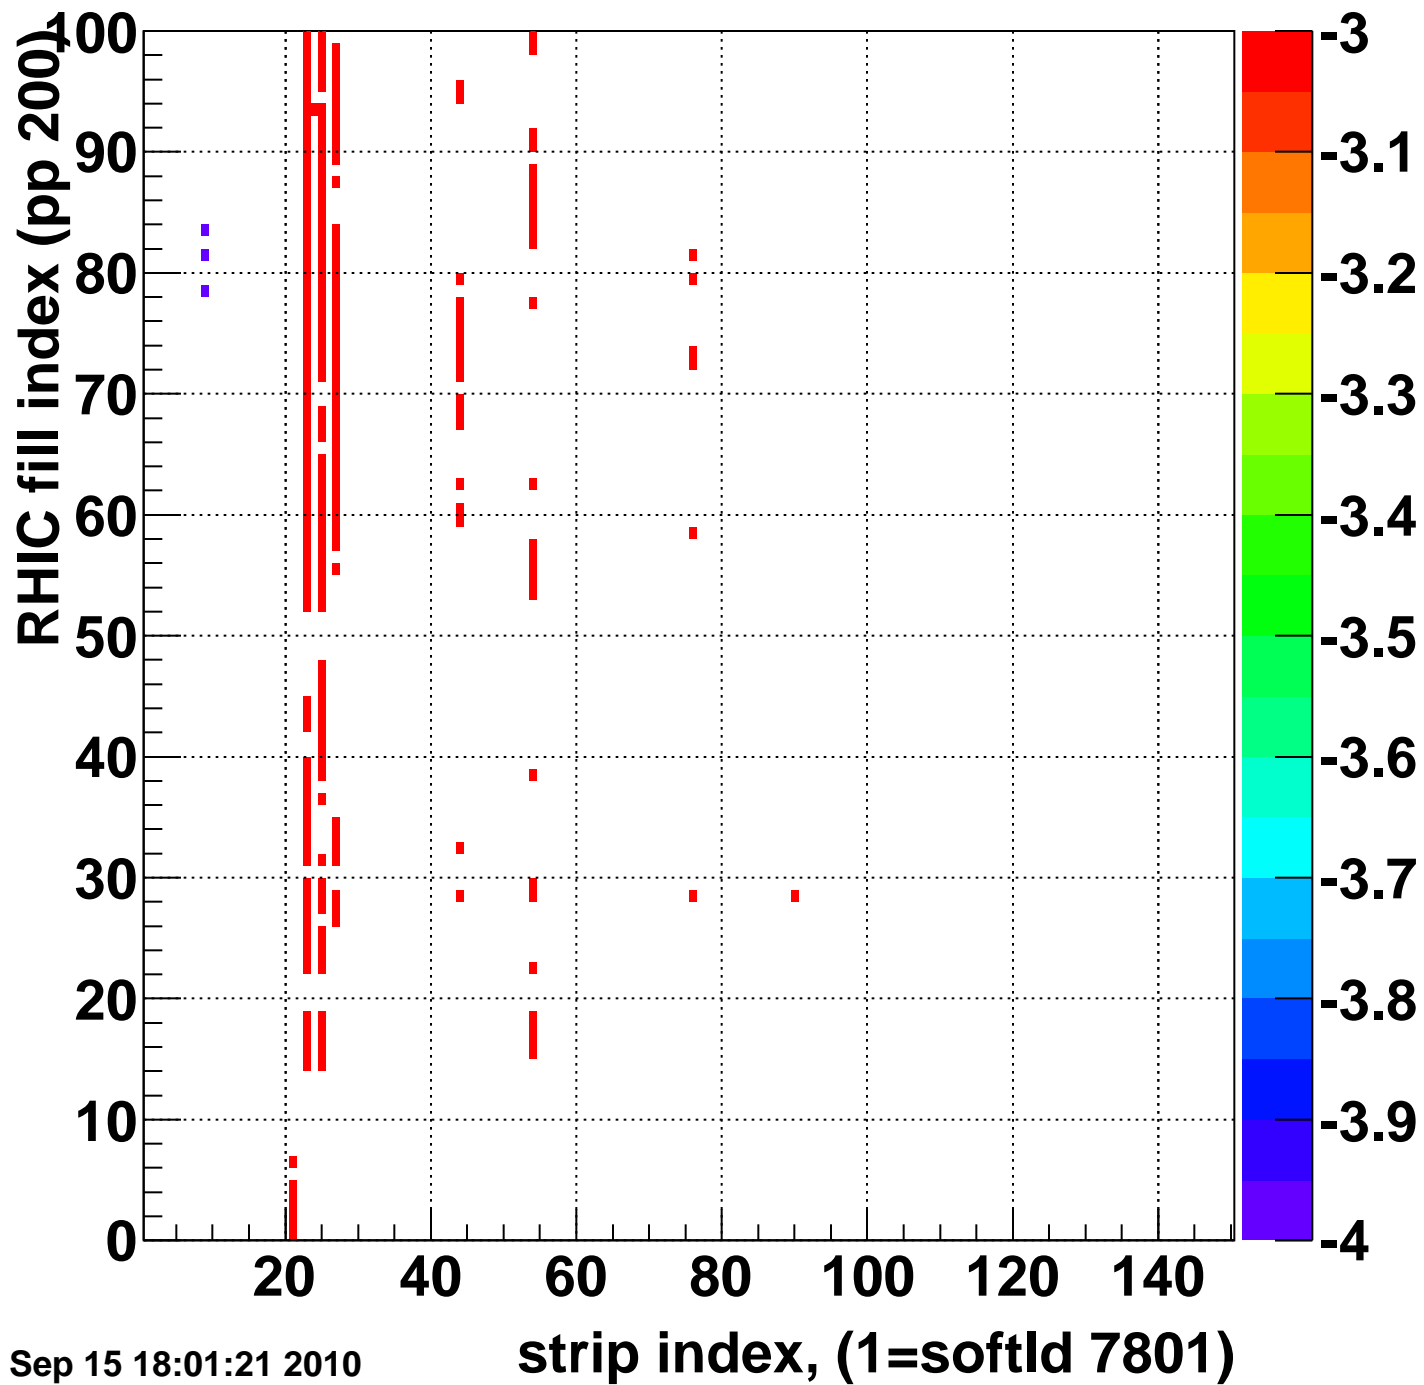

Rms of ped residuum (ADC), BSMDE mod=53, good strips

Entries 14162

Wed Sep 15 18:01:20 2010

Bad strips (color=error bits), BSMDE mod=53

Entries 838

Wed Sep 15 18:01:21 2010

Bad strips (color=error bits), BSMDE mod=53

Entries 3655

Wed Sep 15 18:01:21 2010