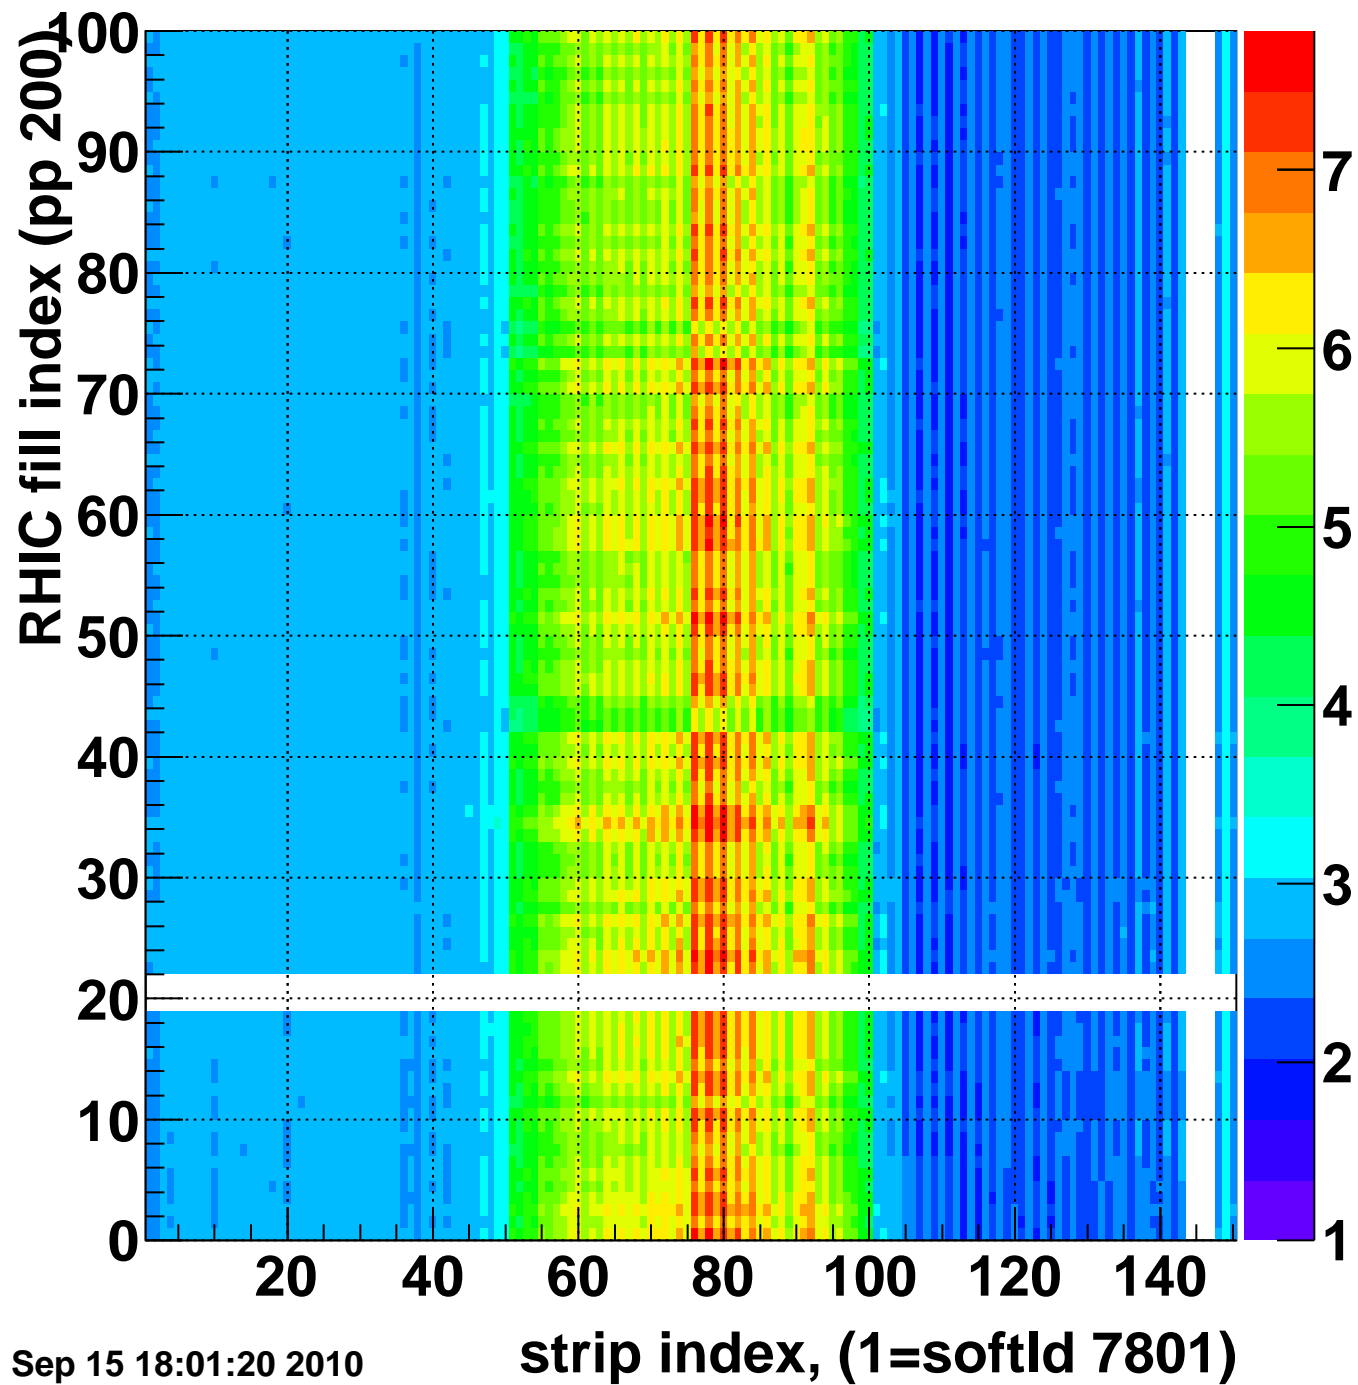

Rms of ped residuum (ADC), BSMDE mod=53, good strips

Entries 14162

Wed Sep 15 18:01:20 2010

Bad strips (color=error bits), BSMDE mod=53

Entries 838

Wed Sep 15 18:01:21 2010

Bad strips (color=error bits), BSMDE mod=53

Entries 3655

Wed Sep 15 18:01:21 2010