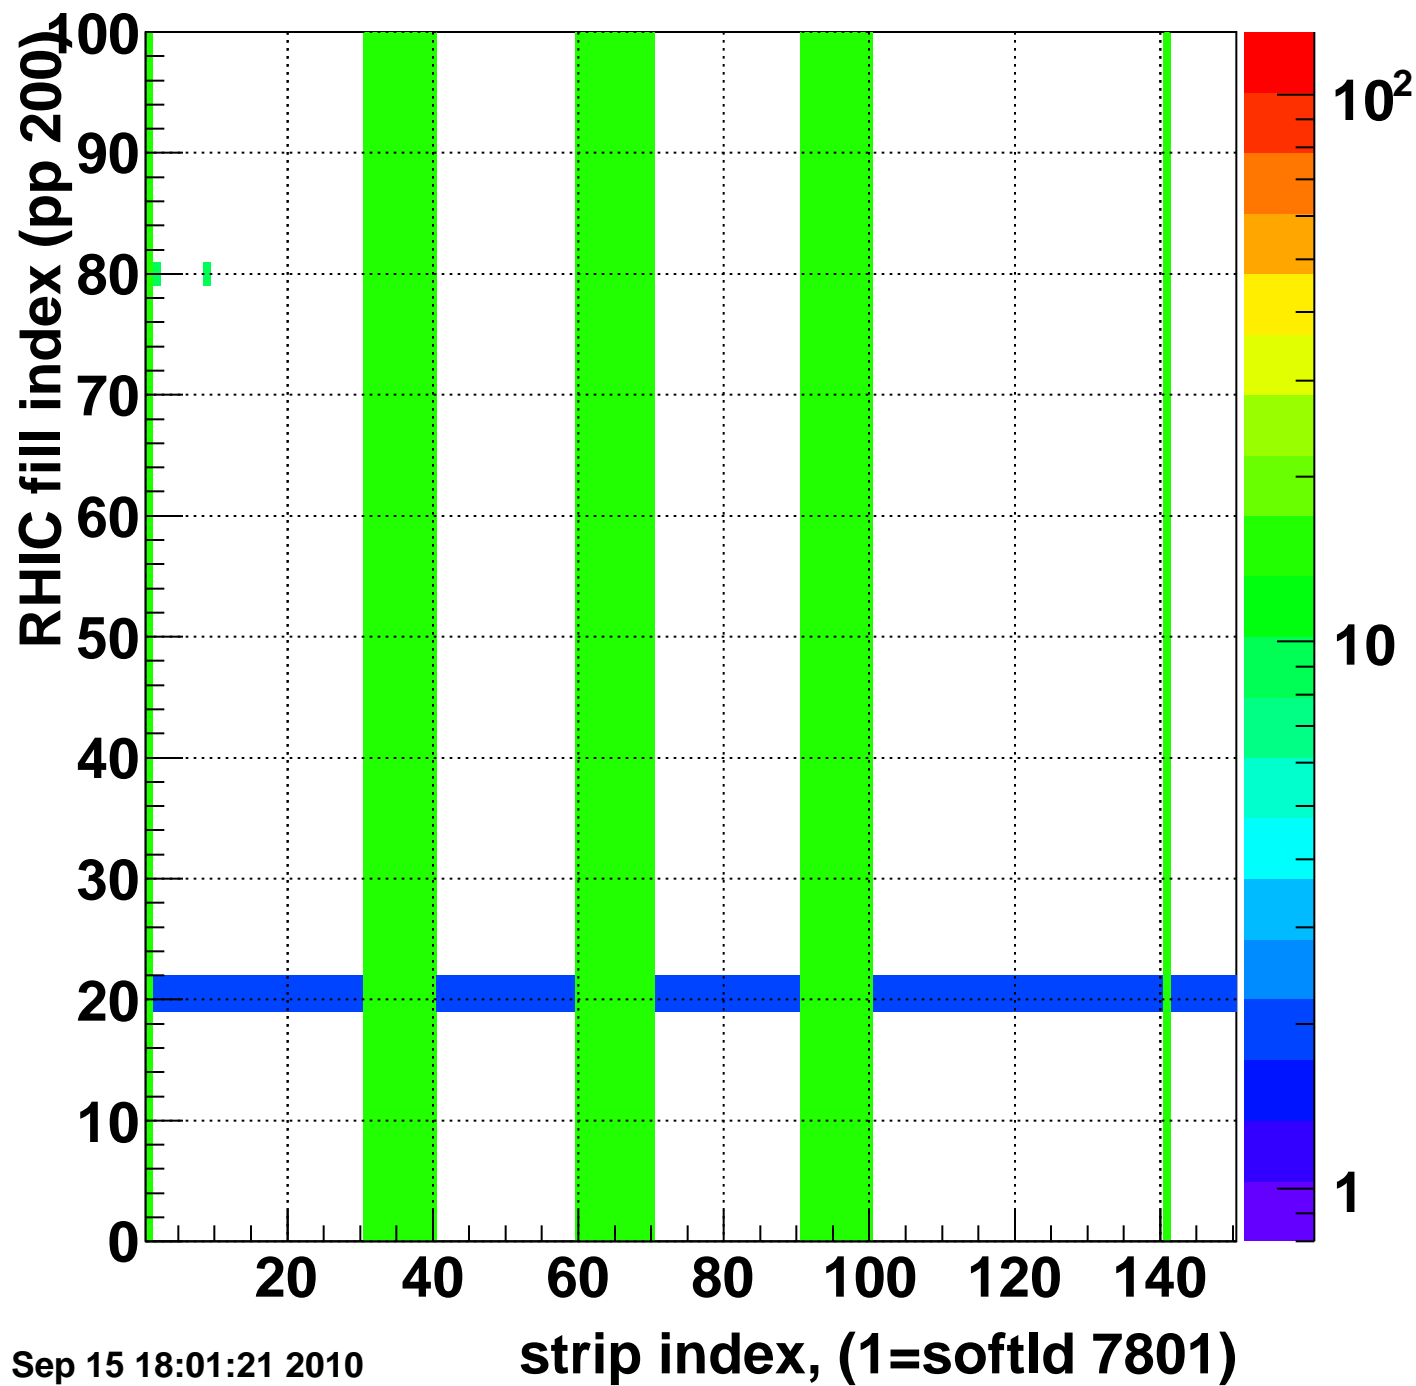

Bad strips (color=error bits), BSMDE mod=53

Entries 3655

Wed Sep 15 18:01:21 2010