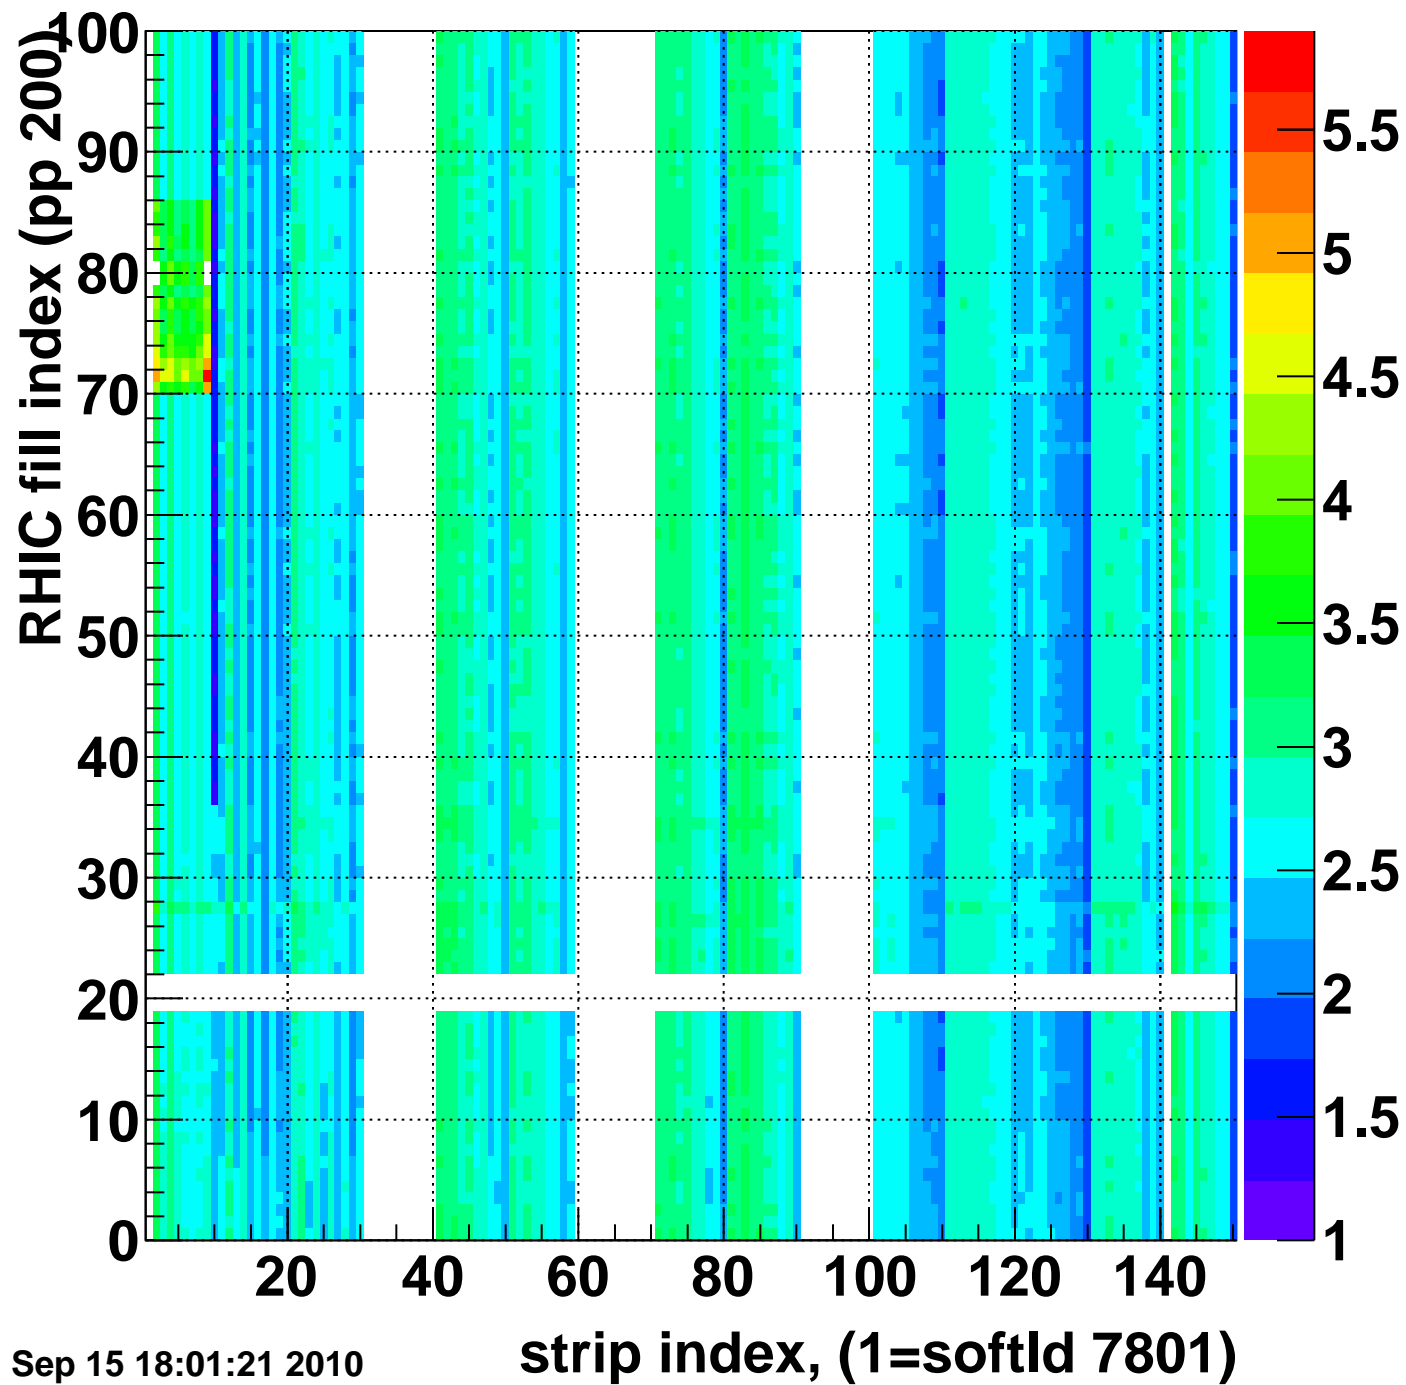

Rms of ped residuum (ADC), BSMDE mod=53, good strips

Entries 14162

Wed Sep 15 18:01:20 2010

Bad strips (color=error bits), BSMDE mod=53

Entries 838

Wed Sep 15 18:01:21 2010

Bad strips (color=error bits), BSMDE mod=53