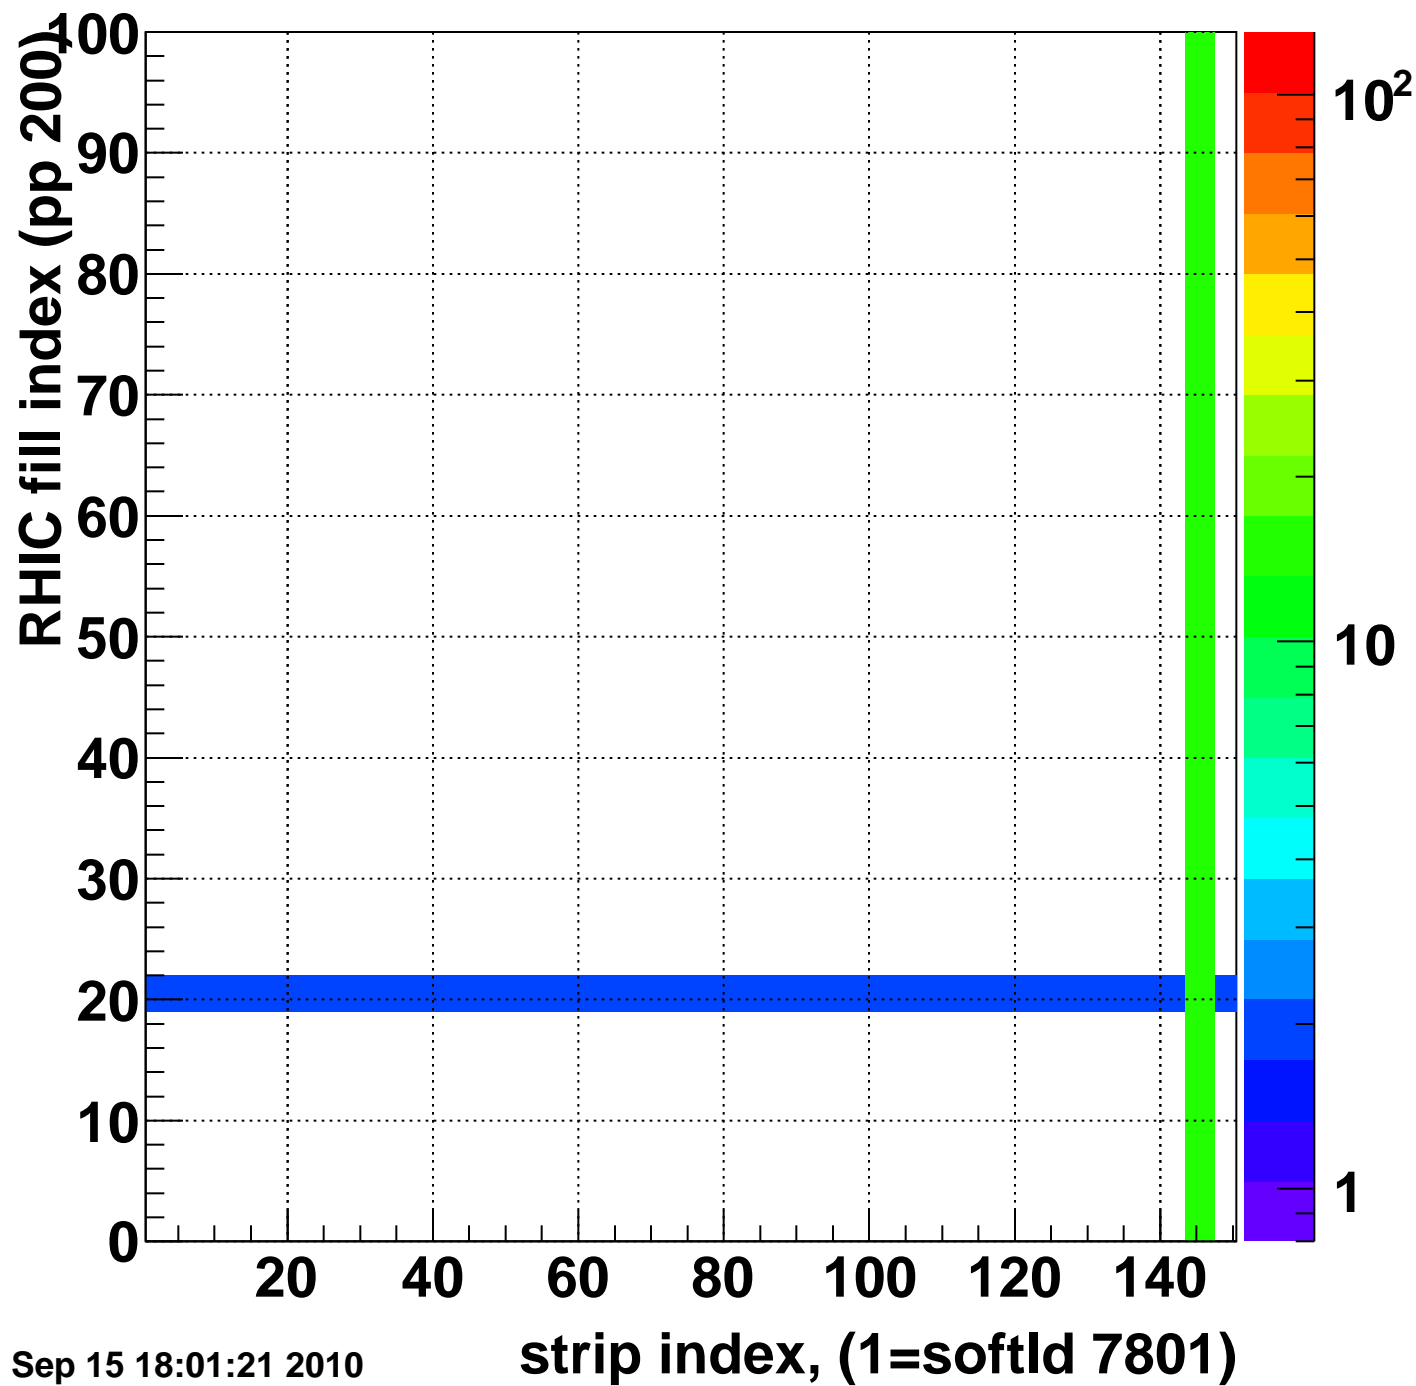

Rms of ped residuum (ADC), BSMDE mod=53, good strips

Entries 14162

Wed Sep 15 18:01:20 2010

Bad strips (color=error bits), BSMDE mod=53

Entries 838

Wed Sep 15 18:01:21 2010

Bad strips (color=error bits), BSMDE mod=53

Entries 3655

Wed Sep 15 18:01:21 2010