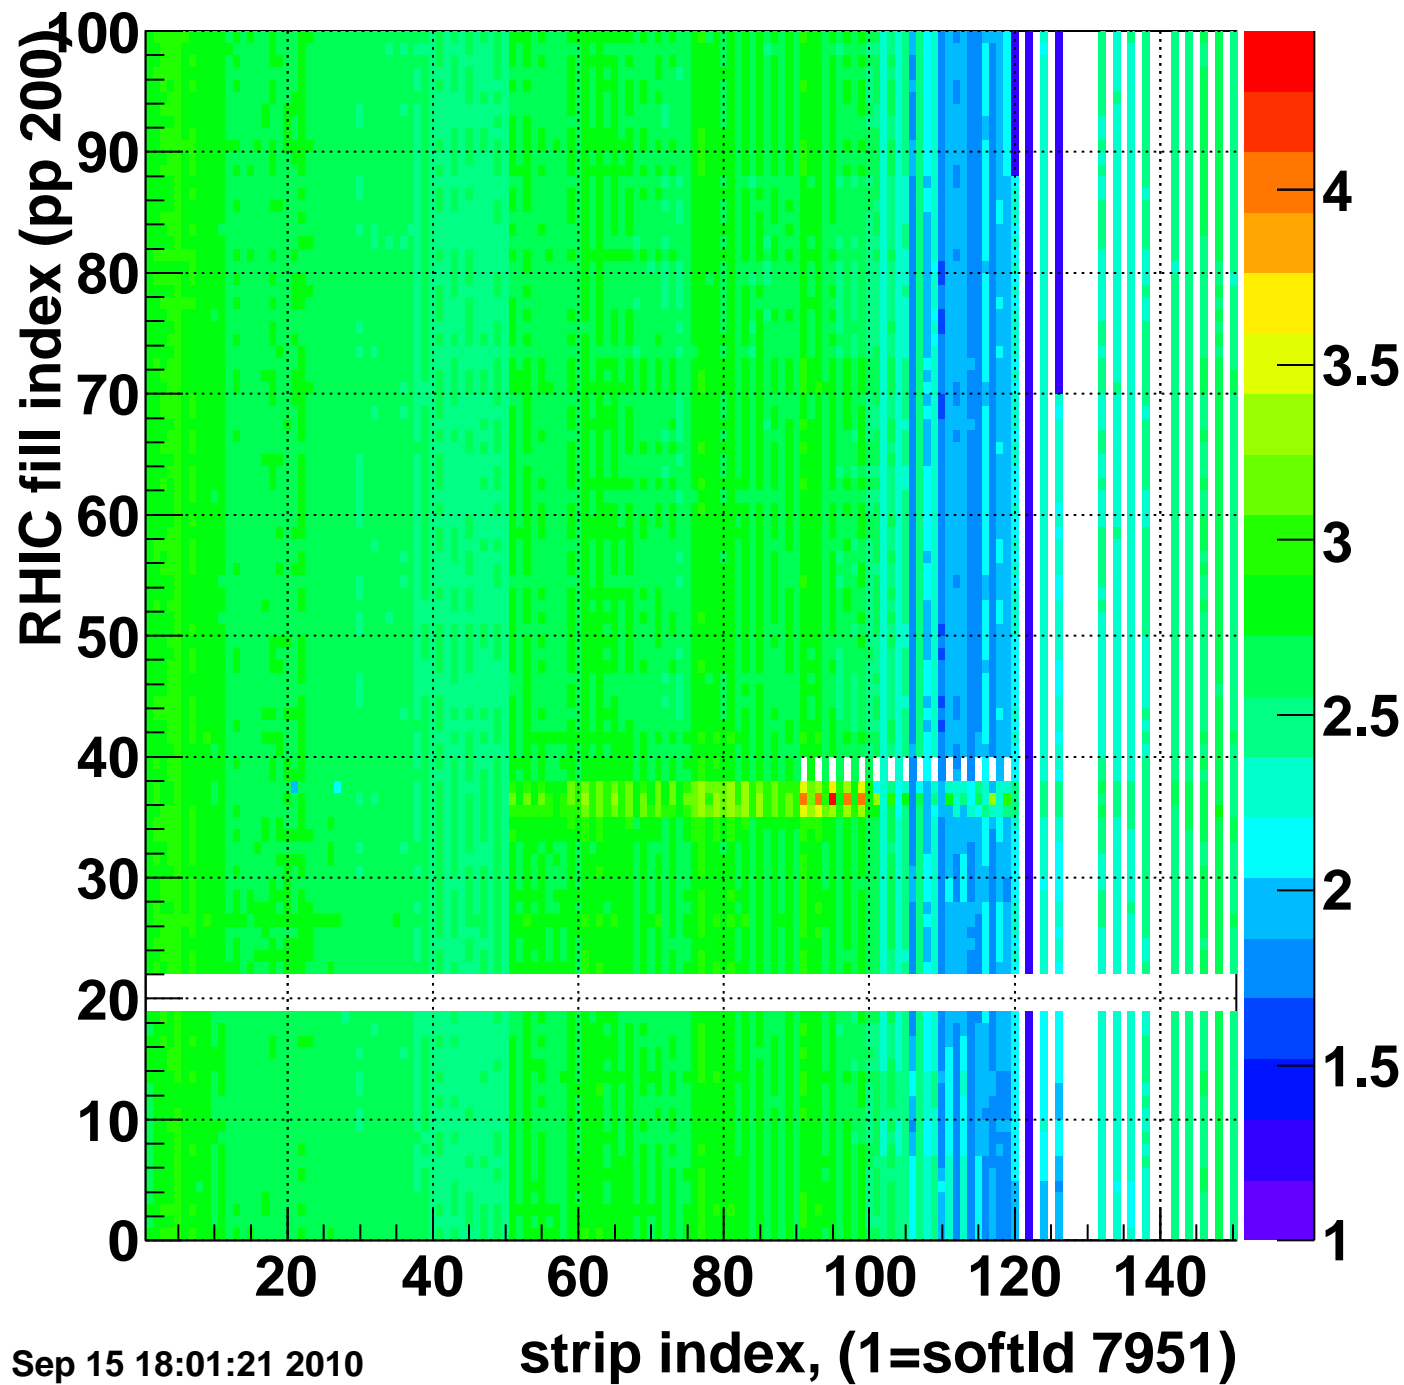

Rms of ped residuum (ADC), BSMDE mod=54, good strips

Entries 12774

Wed Sep 15 18:01:21 2010

Bad strips (color=error bits), BSMDE mod=54

Entries 2226

Wed Sep 15 18:01:21 2010

strip index, (1=softld 7951)

Bad strips (color=error bits), BSMDE mod=54

Entries 4330

Wed Sep 15 18:01:21 2010

strip index, (1=softId 7951)