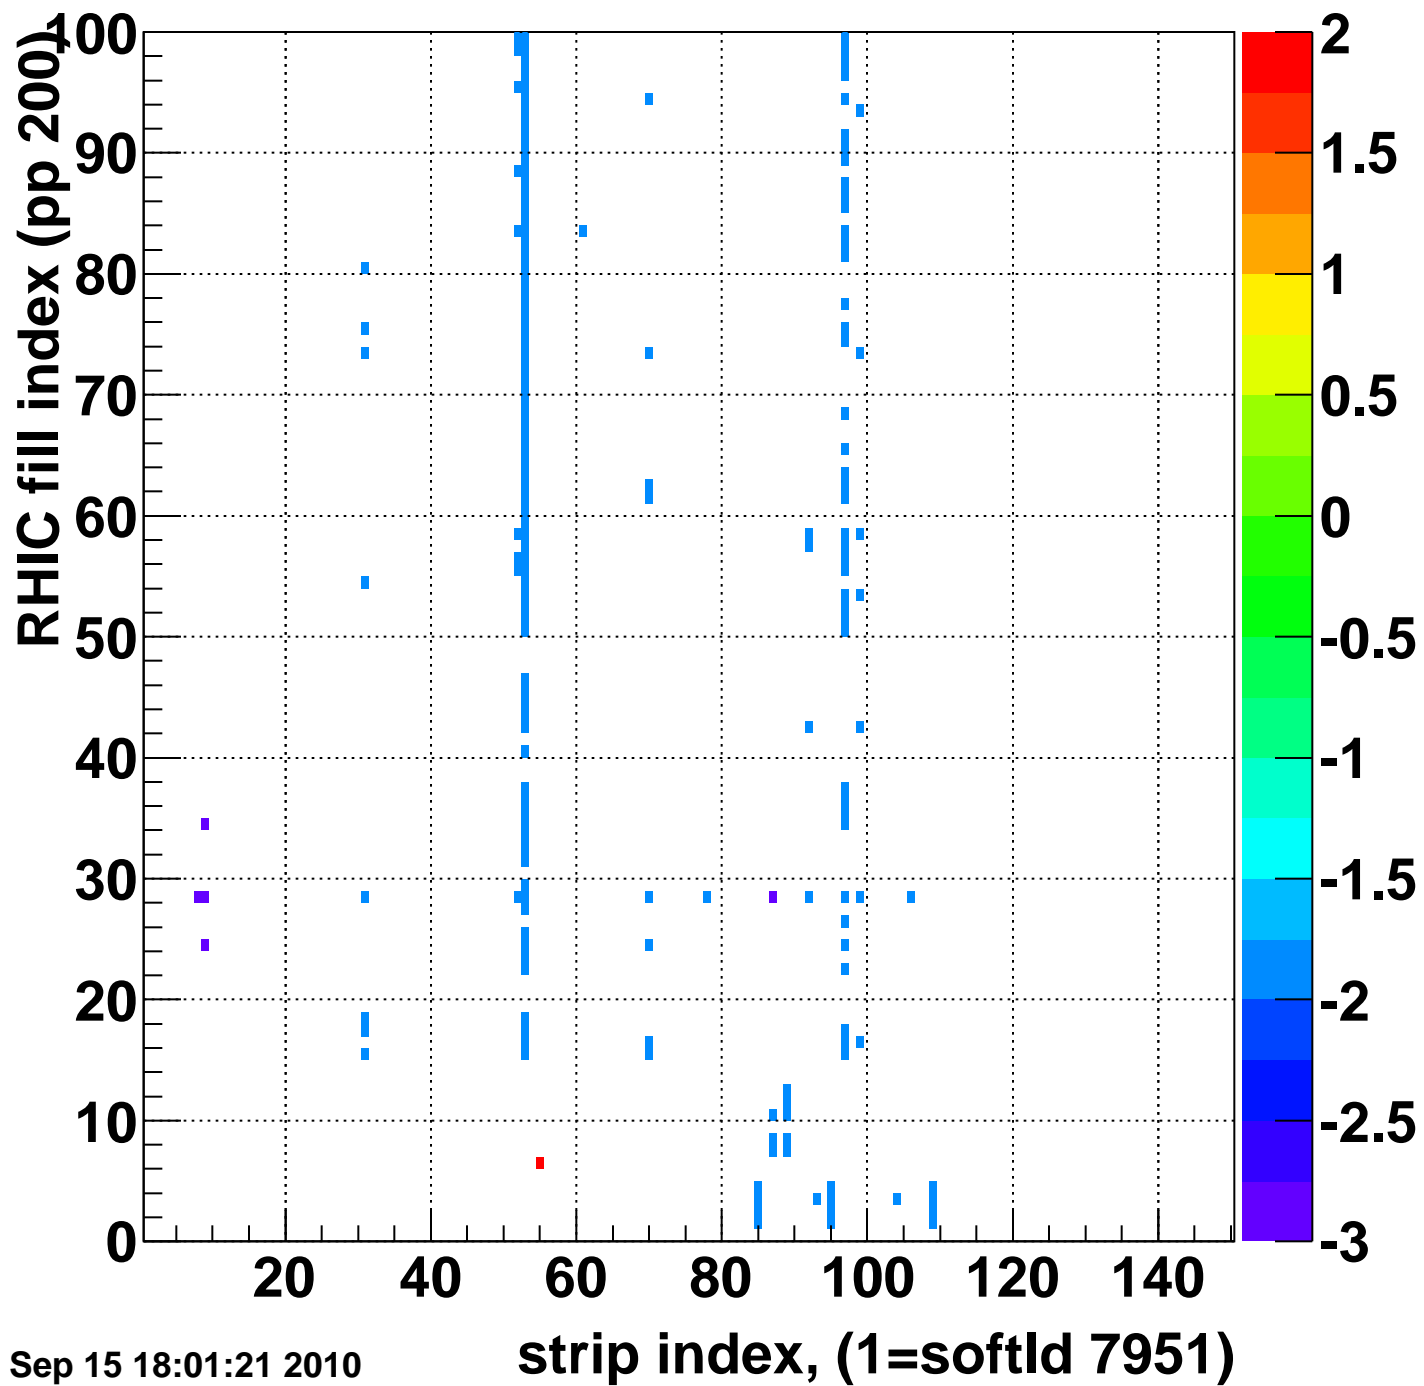

Rms of ped residuum (ADC), BSMDE mod=54, good strips

Entries 12774

Wed Sep 15 18:01:21 2010

Bad strips (color=error bits), BSMDE mod=54

Entries 2226

Wed Sep 15 18:01:21 2010

strip index, (1=softld 7951)

Bad strips (color=error bits), BSMDE mod=54

Entries 4330

Wed Sep 15 18:01:21 2010

strip index, (1=softId 7951)