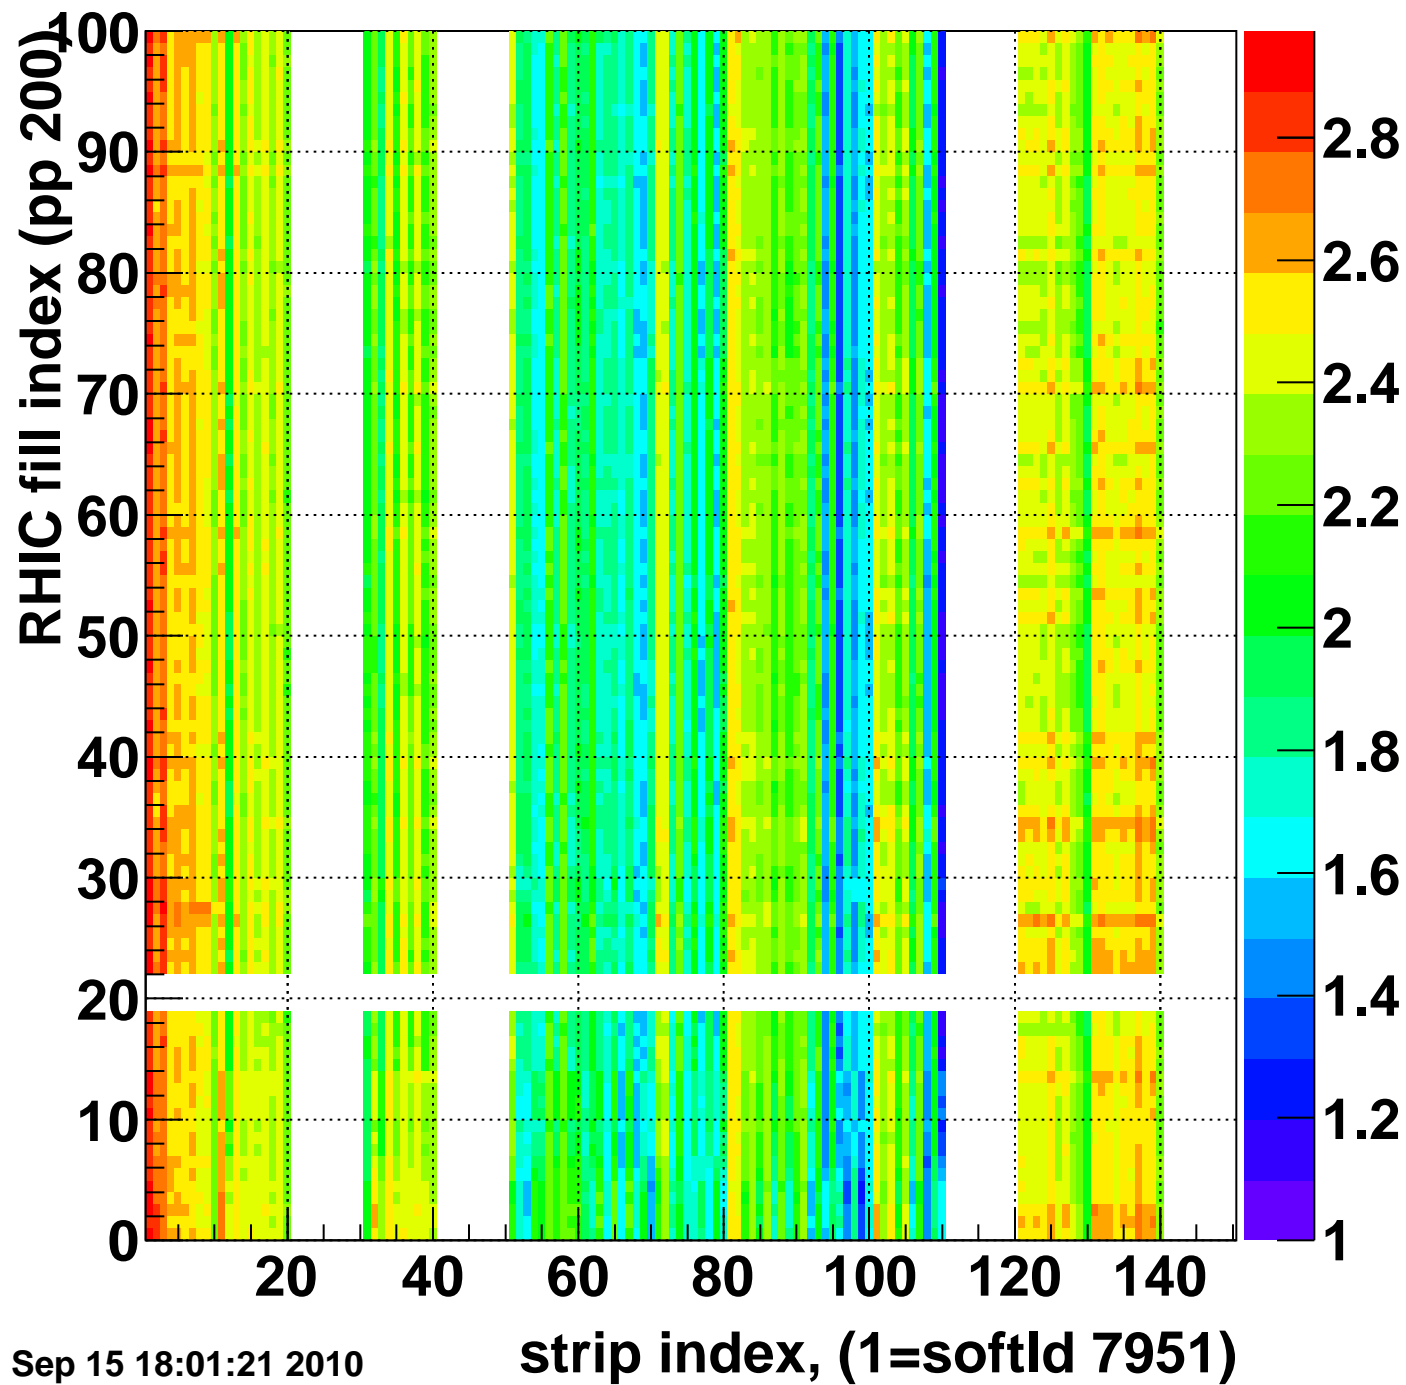

Rms of ped residuum (ADC), BSMDE mod=54, good strips

Entries 12774

Wed Sep 15 18:01:21 2010

Bad strips (color=error bits), BSMDE mod=54

Entries 2226

Wed Sep 15 18:01:21 2010

strip index, (1=softld 7951)

Bad strips (color=error bits), BSMDE mod=54

Entries 4330

Wed Sep 15 18:01:21 2010

strip index, (1=softId 7951)