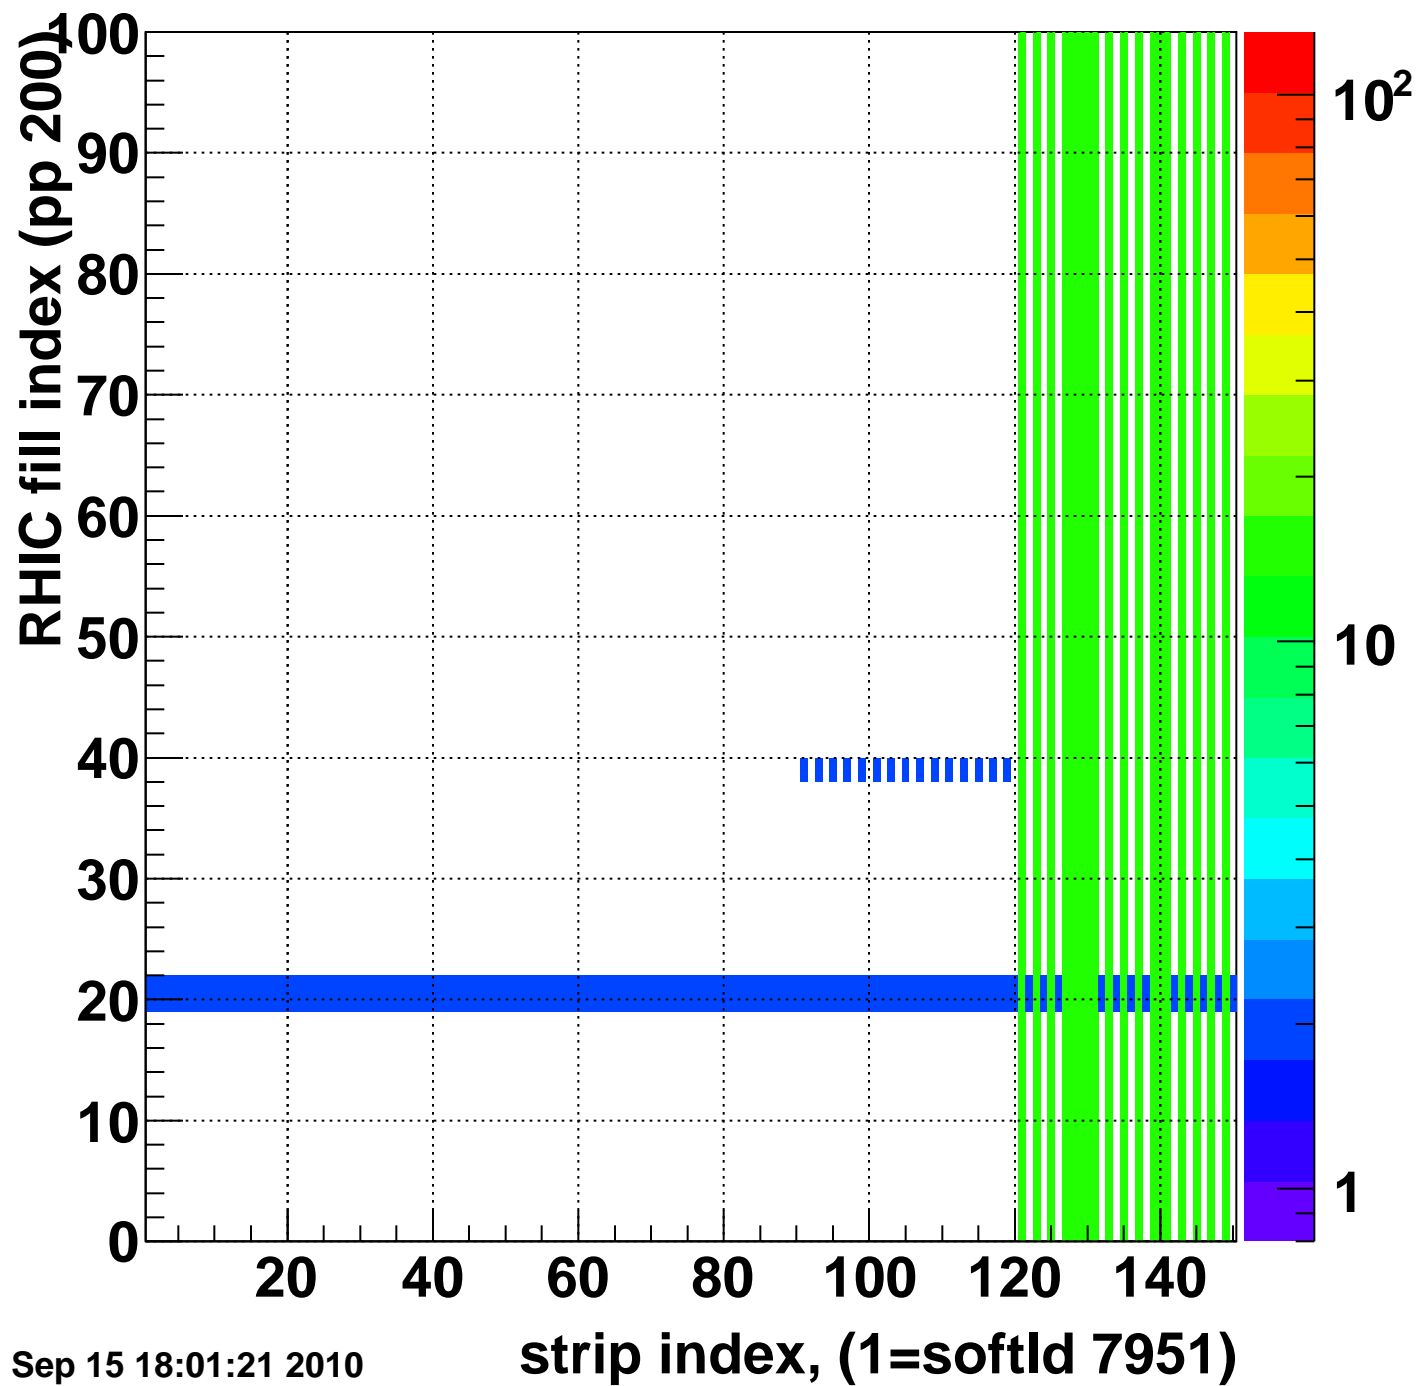

Rms of ped residuum (ADC), BSMDE mod=54, good strips

Entries 12774

Wed Sep 15 18:01:21 2010

Bad strips (color=error bits), BSMDE mod=54

Entries 2226

Wed Sep 15 18:01:21 2010

strip index, (1=softld 7951)

Bad strips (color=error bits), BSMDE mod=54

Entries 4330

Wed Sep 15 18:01:21 2010

strip index, (1=softId 7951)