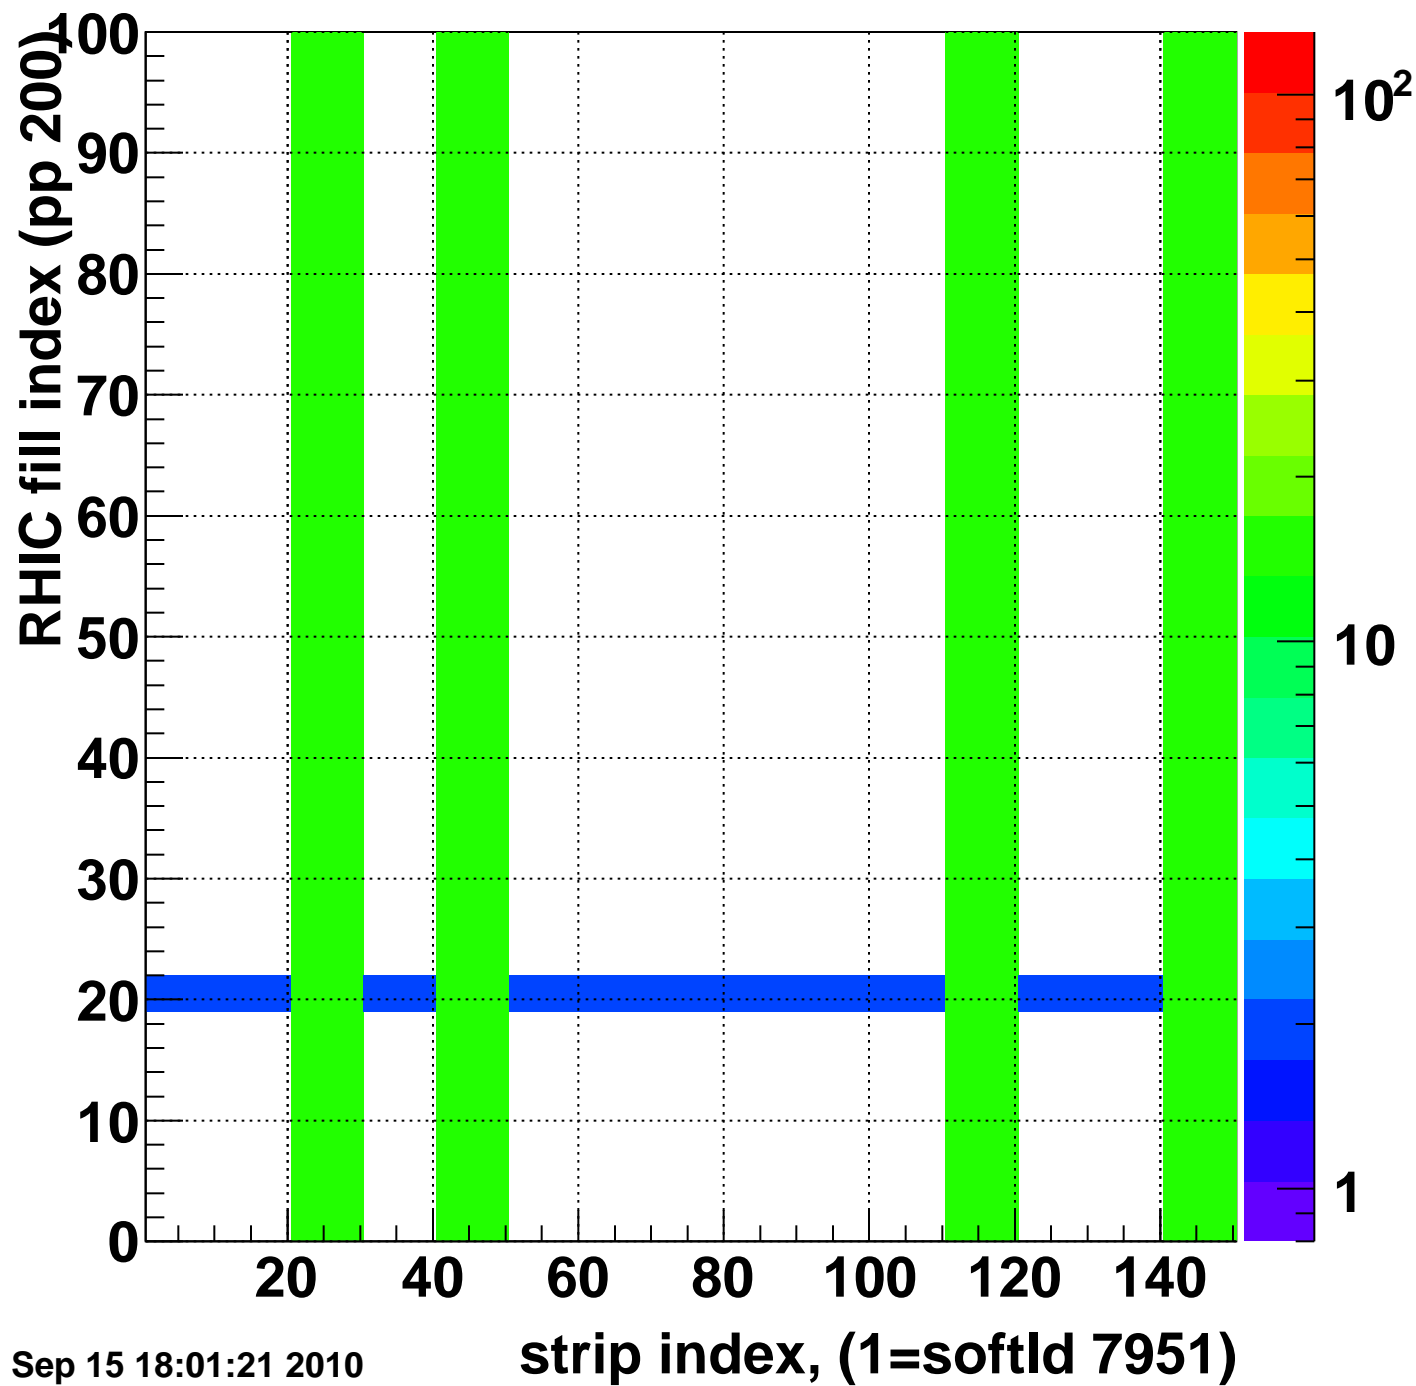

Rms of ped residuum (ADC), BSMDE mod=54, good strips

Entries 12774

Wed Sep 15 18:01:21 2010

Bad strips (color=error bits), BSMDE mod=54

Entries 2226

Wed Sep 15 18:01:21 2010

strip index, (1=softld 7951)

Bad strips (color=error bits), BSMDE mod=54

Entries 4330

Wed Sep 15 18:01:21 2010

strip index, (1=softId 7951)