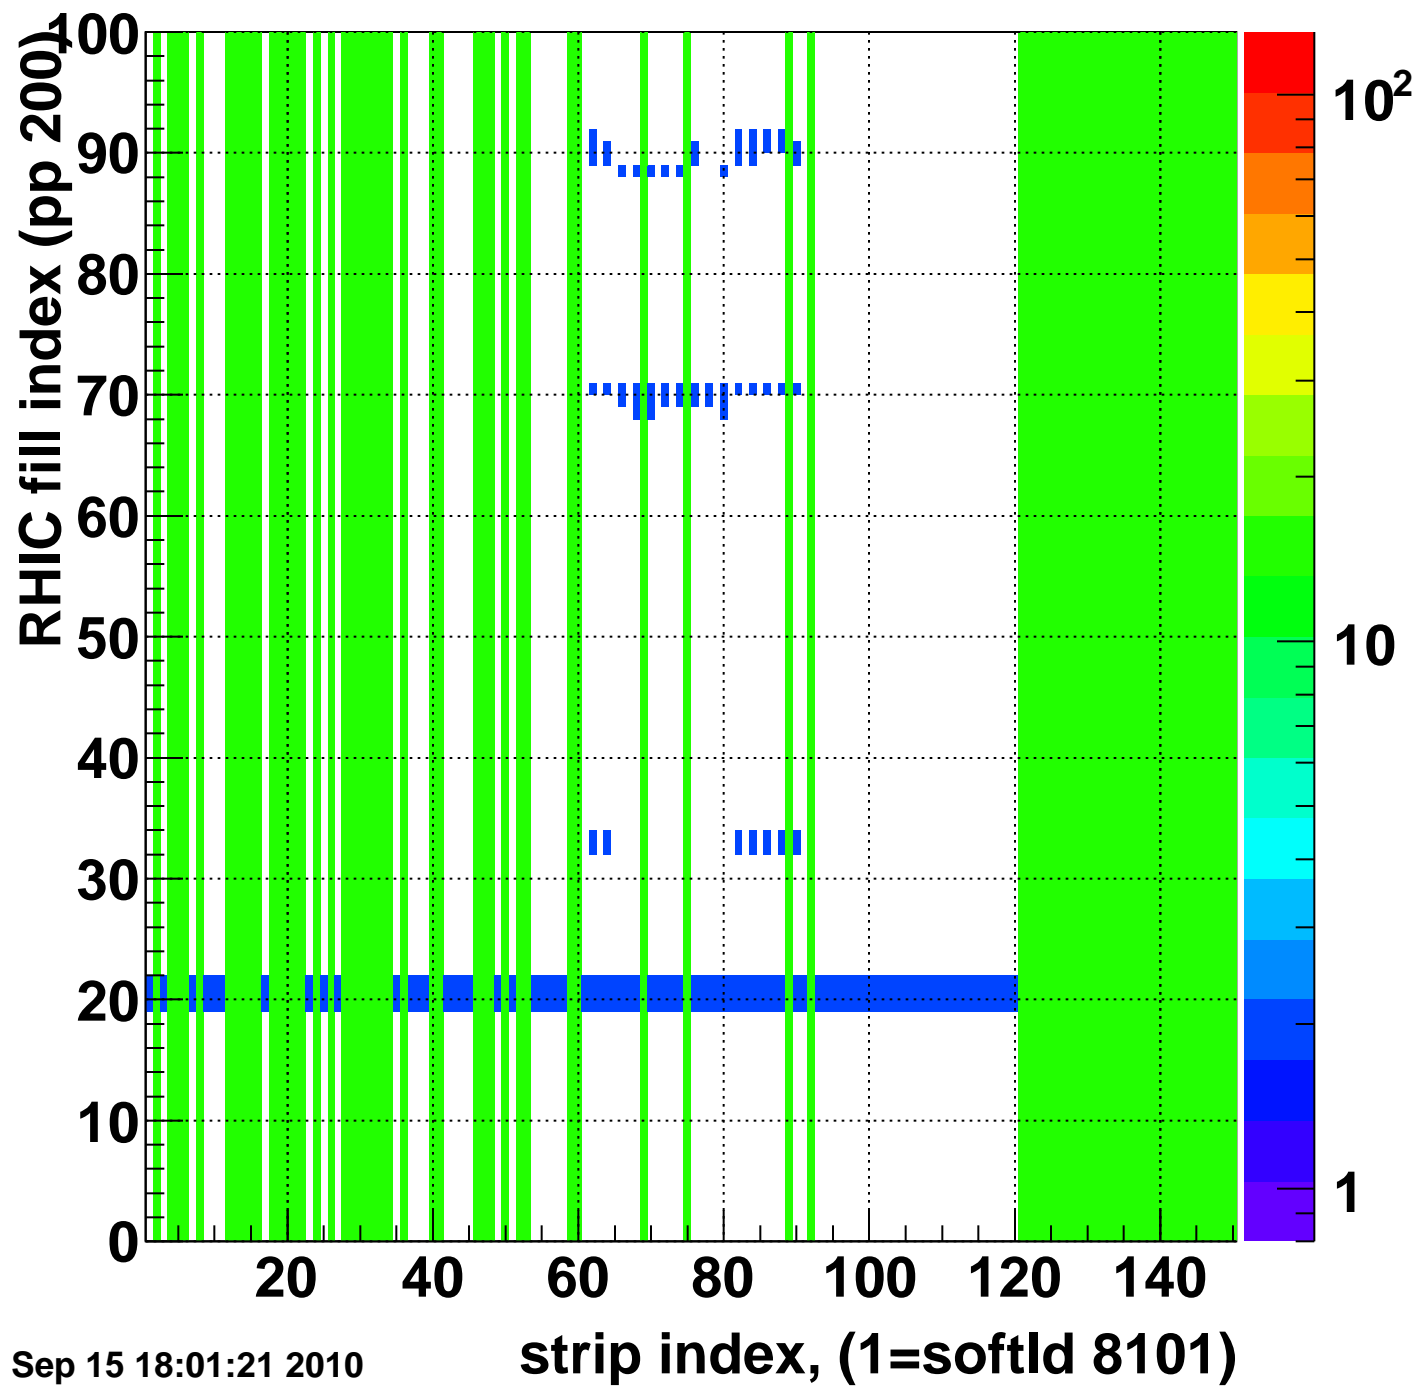

Bad strips (color=error bits), BSMDE mod=55

Entries 7208

Wed Sep 15 18:01:21 2010

strip index, (1=softId 8101)

Rms of ped residuum (ADC), BSMDP mod=55, good strips

Entries 14550

Wed Sep 15 18:01:21 2010

strip index, (1=softId 8101)

Bad strips (color=error bits), BSMDE mod=55

Entries 450

Wed Sep 15 18:01:22 2010