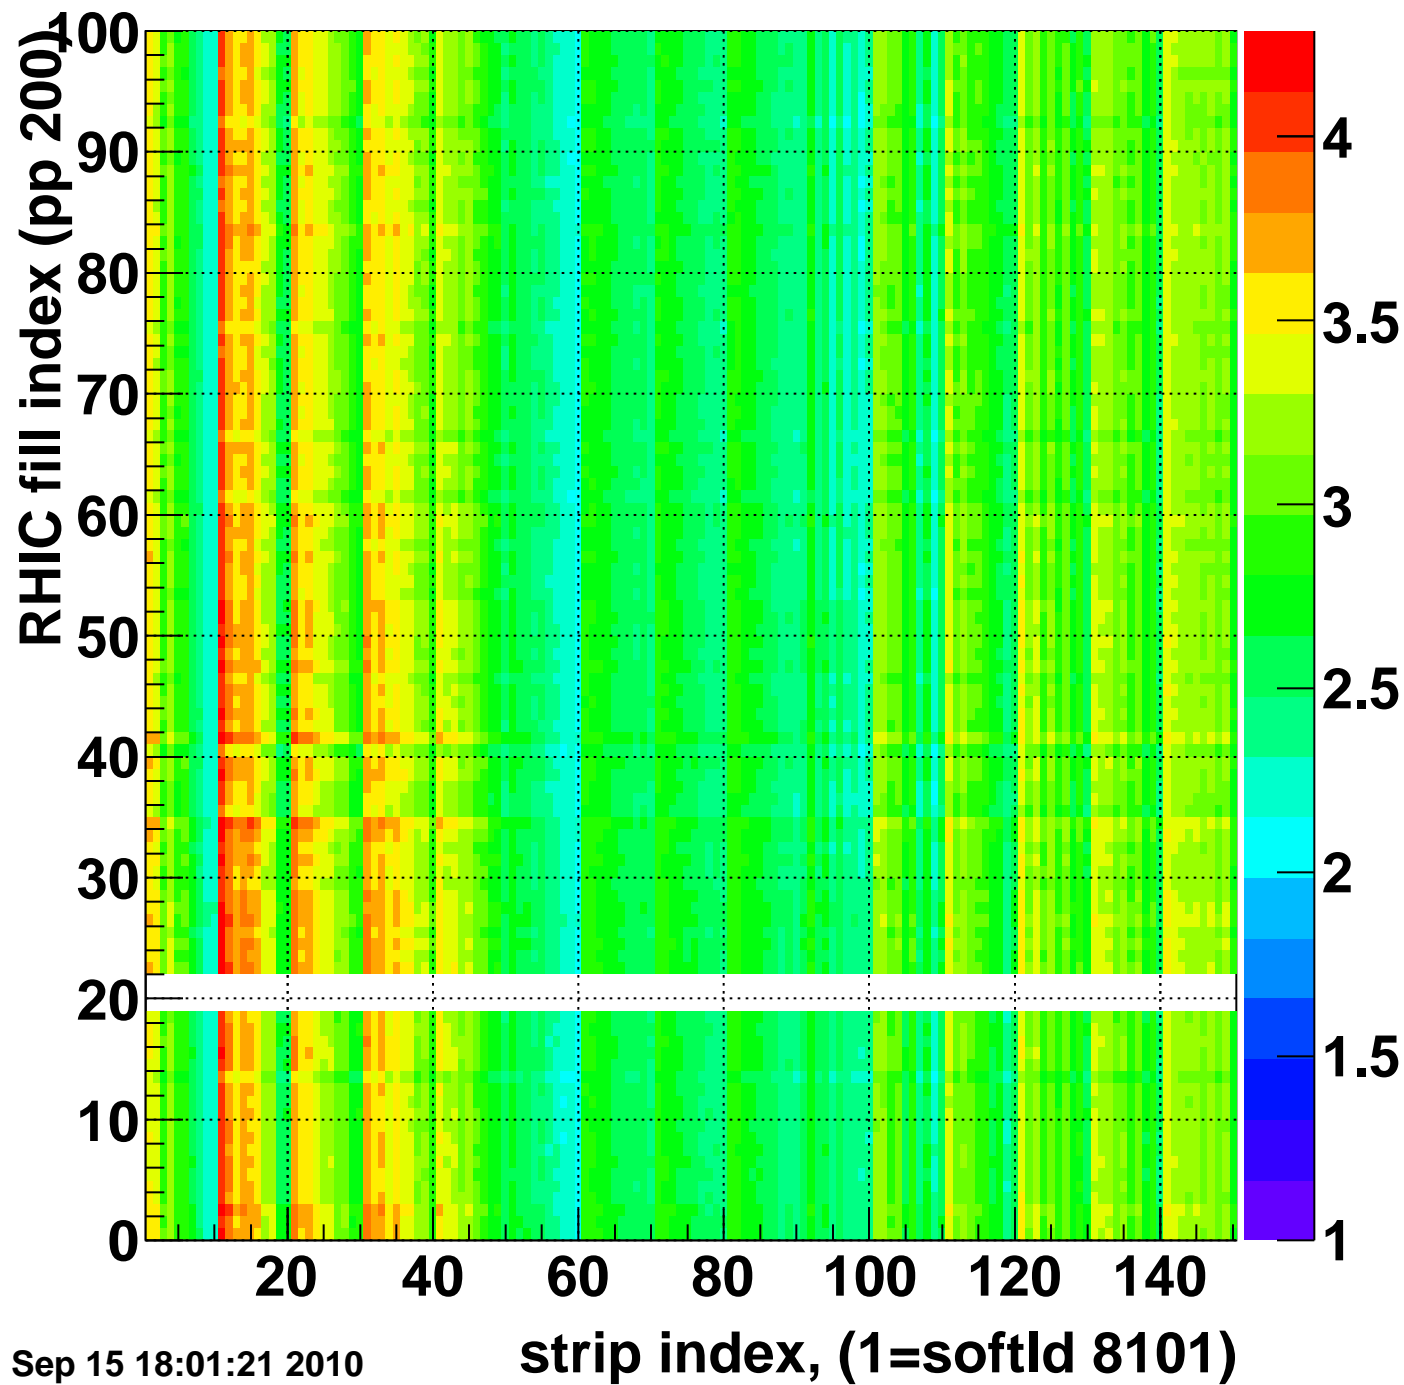

Bad strips (color=error bits), BSMDE mod=55

Entries 7208

Wed Sep 15 18:01:21 2010

strip index, (1=softId 8101)

Rms of ped residuum (ADC), BSMDP mod=55, good strips

Entries 14550

Wed Sep 15 18:01:21 2010

strip index, (1=softId 8101)

Bad strips (color=error bits), BSMDE mod=55

Entries 450

Wed Sep 15 18:01:22 2010