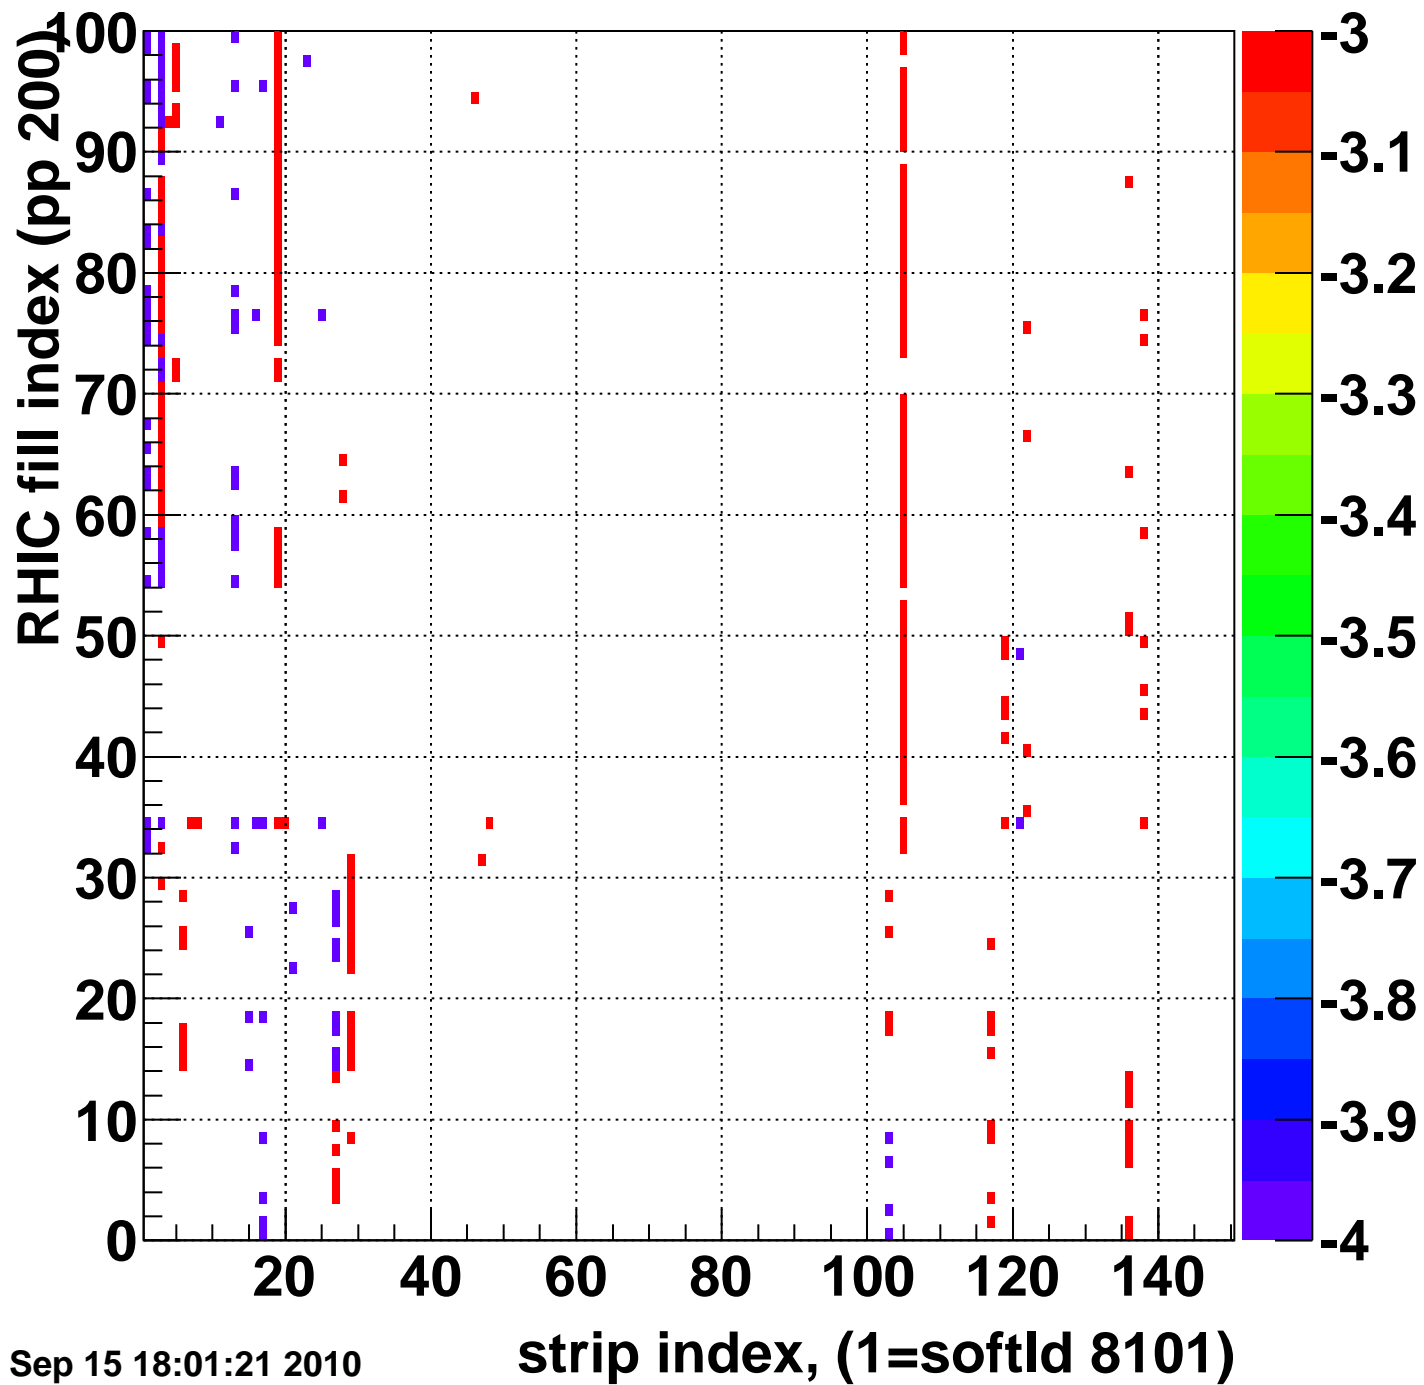

Bad strips (color=error bits), BSMDE mod=55

Entries 7208

Wed Sep 15 18:01:21 2010

strip index, (1=softId 8101)

Rms of ped residuum (ADC), BSMDP mod=55, good strips

Entries 14550

Wed Sep 15 18:01:21 2010

strip index, (1=softId 8101)

Bad strips (color=error bits), BSMDE mod=55

Entries 450

Wed Sep 15 18:01:22 2010