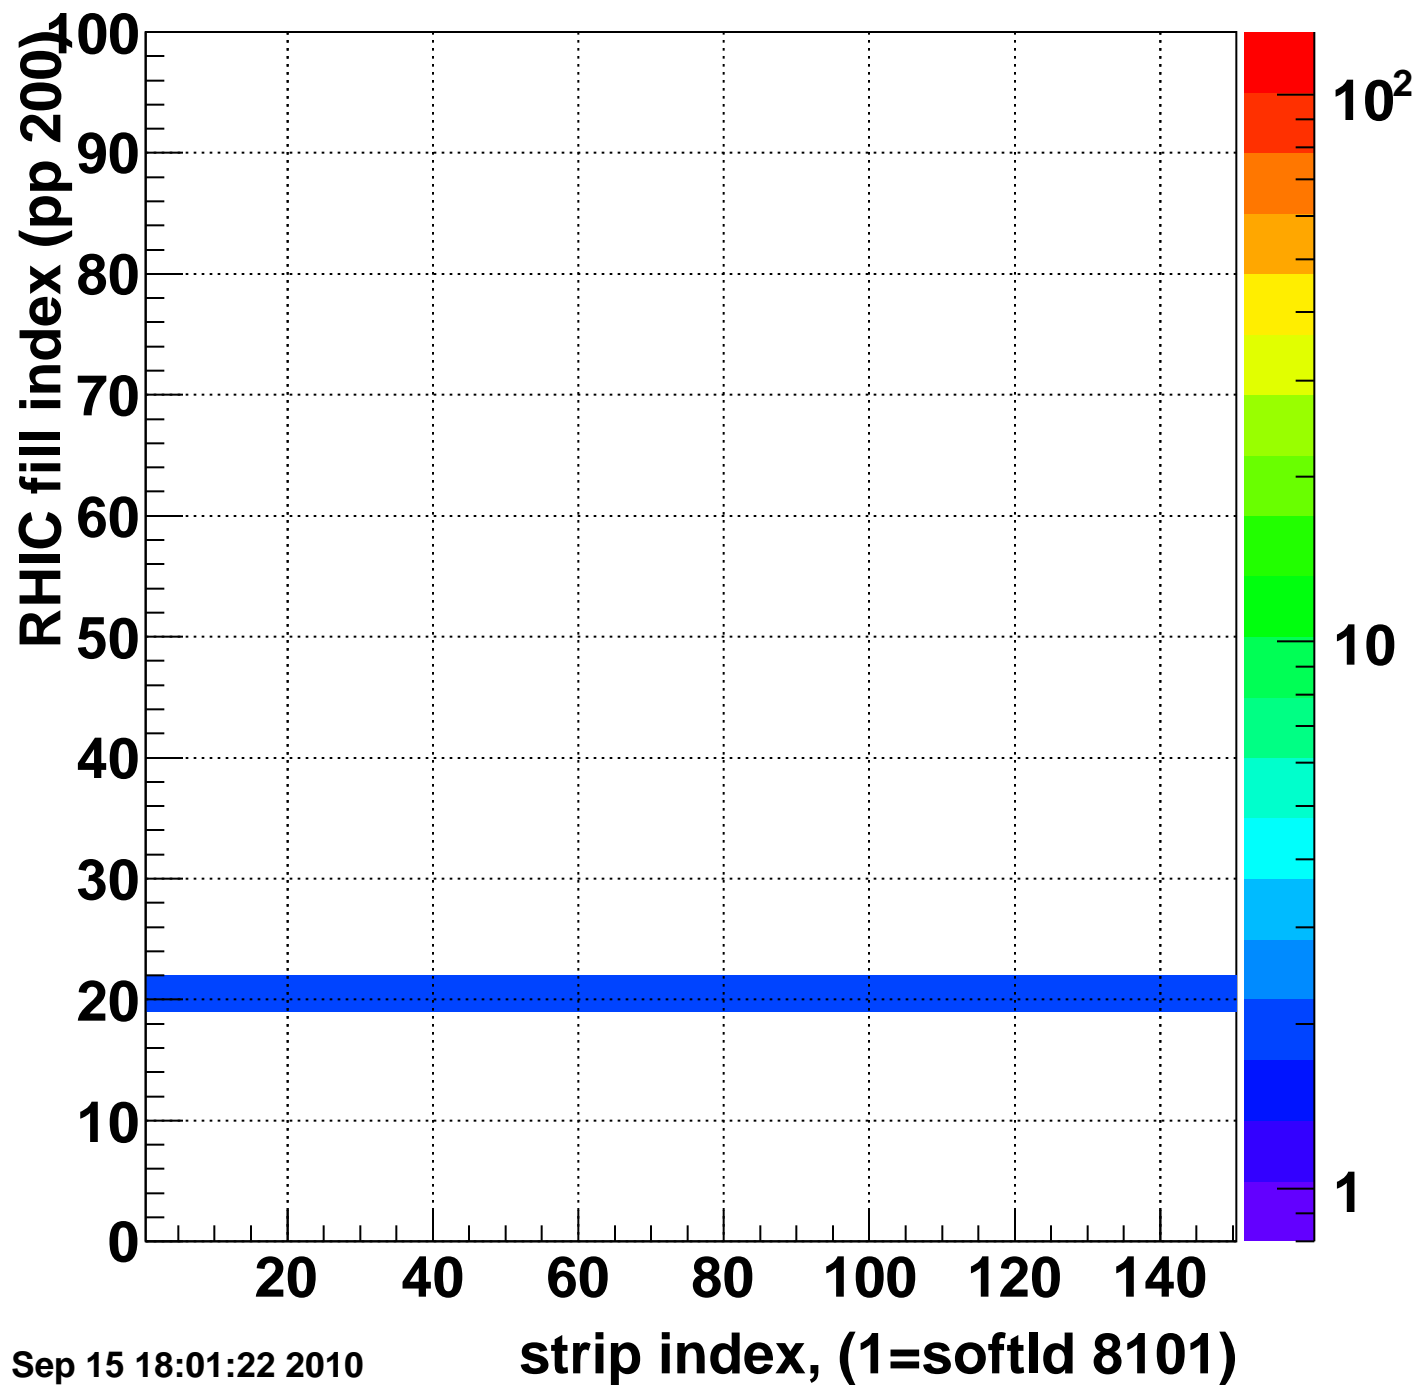

Bad strips (color=error bits), BSMDE mod=55

Entries 7208

Wed Sep 15 18:01:21 2010

strip index, (1=softId 8101)

Rms of ped residuum (ADC), BSMDP mod=55, good strips

Entries 14550

Wed Sep 15 18:01:21 2010

strip index, (1=softId 8101)

Bad strips (color=error bits), BSMDE mod=55

Entries 450

Wed Sep 15 18:01:22 2010