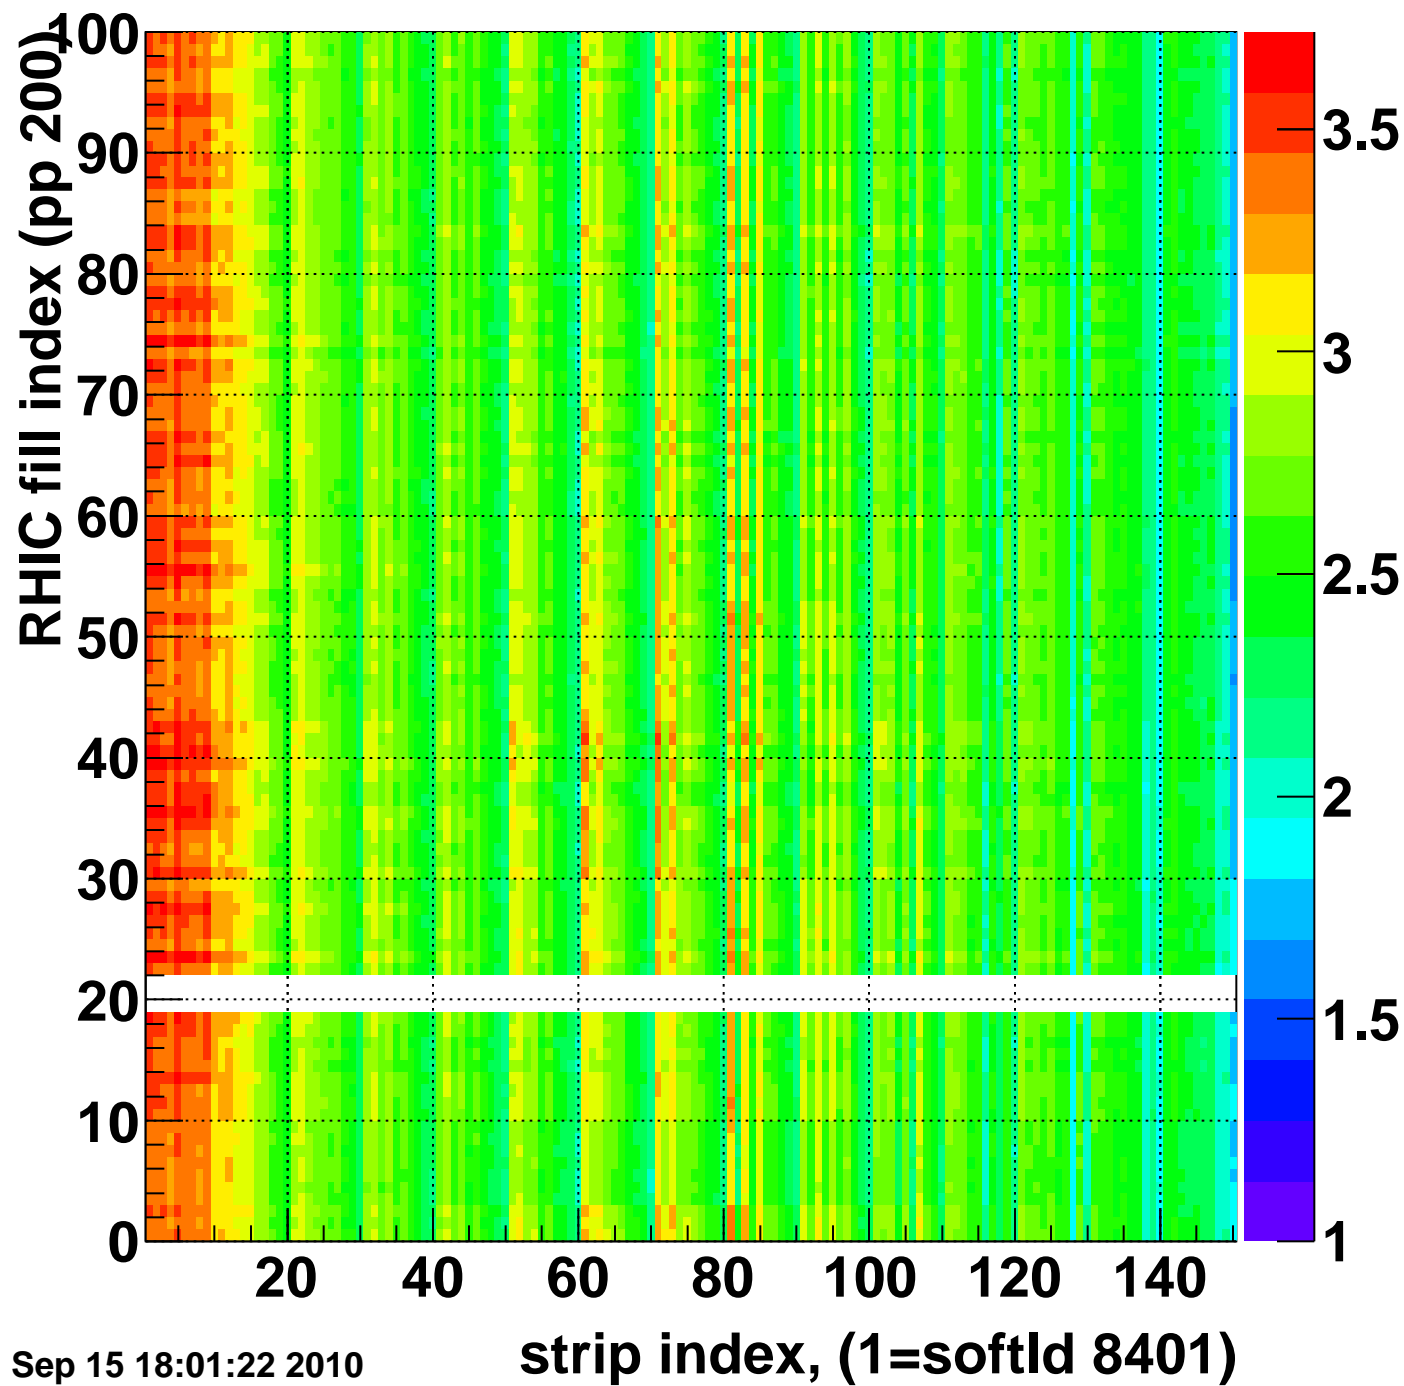

Rms of ped residuum (ADC), BSMDE mod=57, good strips

Entries 14259

Wed Sep 15 18:01:22 2010

Bad strips (color=error bits), BSMDE mod=57

Entries 741

Wed Sep 15 18:01:22 2010

Rms of ped residuum (ADC), BSMDP mod=57, good strips

Entries 14550

Wed Sep 15 18:01:22 2010

Bad strips (color=error bits), BSMDE mod=57

Entries 450

Wed Sep 15 18:01:22 2010