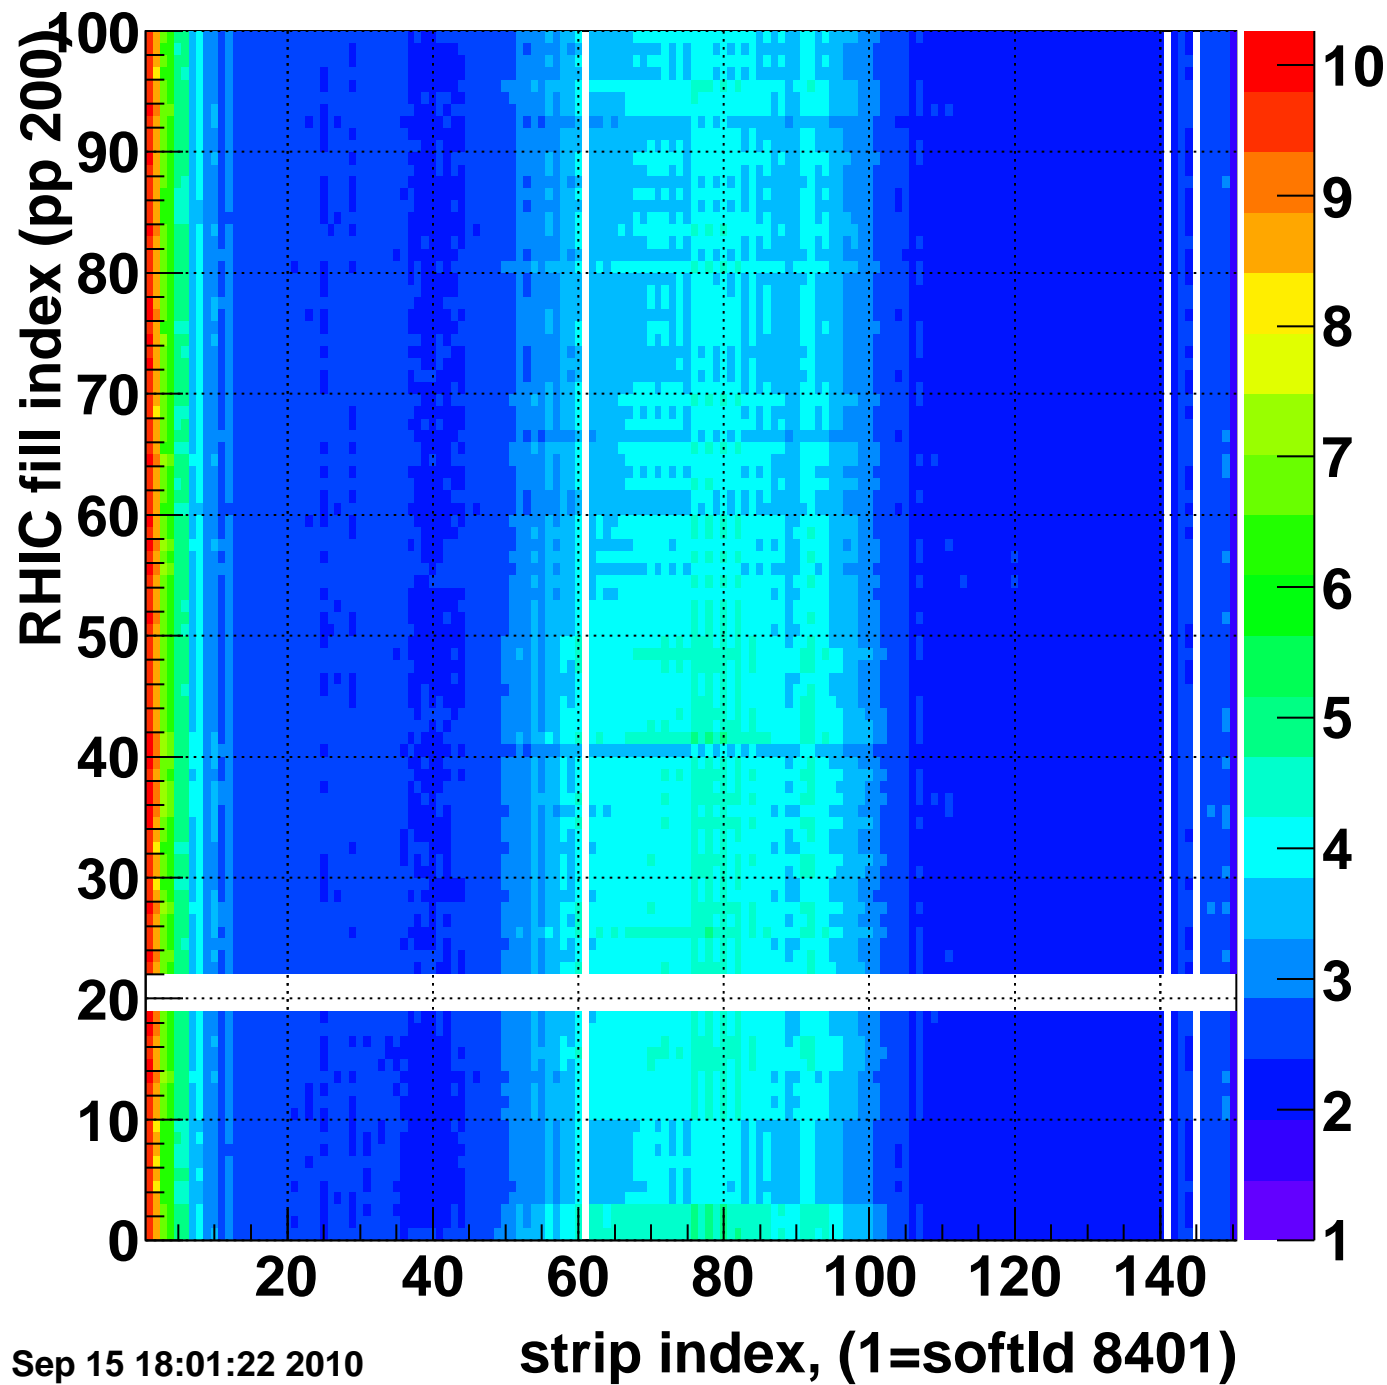

Rms of ped residuum (ADC), BSMDE mod=57, good strips

Entries 14259

Wed Sep 15 18:01:22 2010

Bad strips (color=error bits), BSMDE mod=57

Entries 741

Wed Sep 15 18:01:22 2010

Rms of ped residuum (ADC), BSMDP mod=57, good strips

Entries 14550

Wed Sep 15 18:01:22 2010

Bad strips (color=error bits), BSMDE mod=57

Entries 450

Wed Sep 15 18:01:22 2010