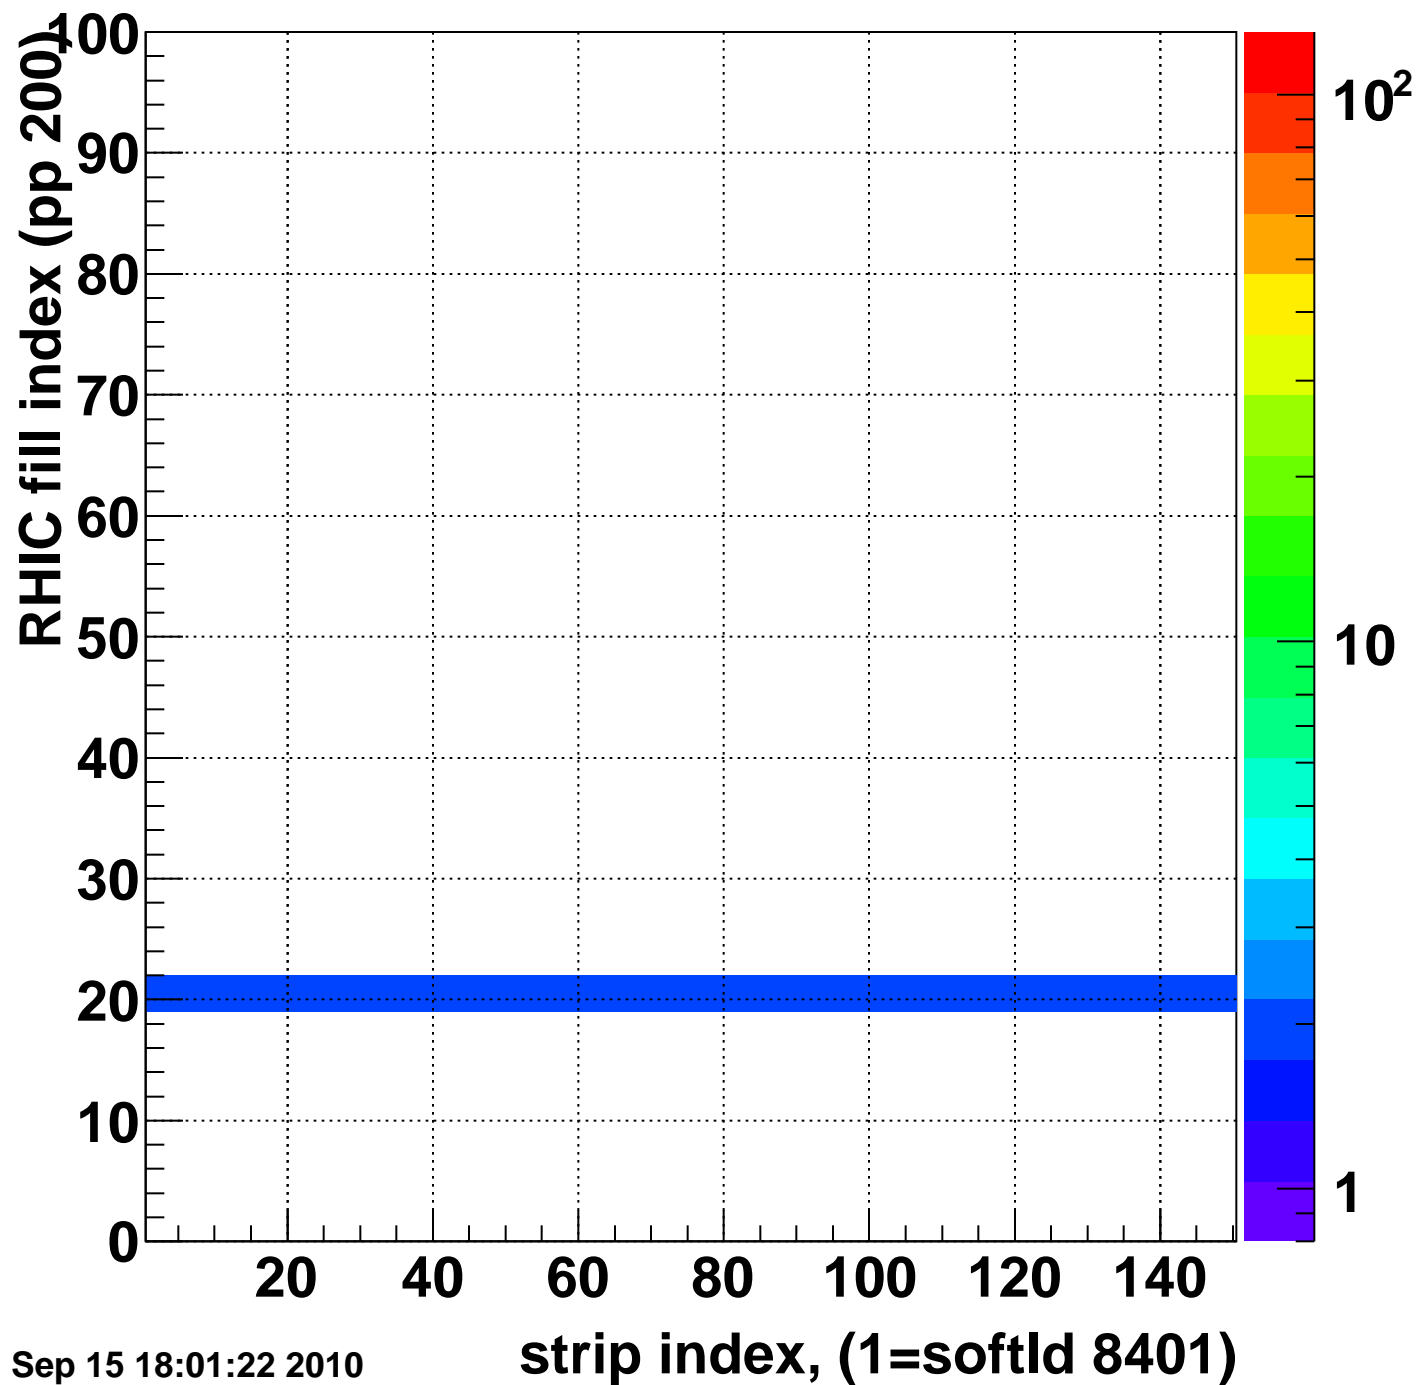

Rms of ped residuum (ADC), BSMDE mod=57, good strips

Entries 14259

Wed Sep 15 18:01:22 2010

Bad strips (color=error bits), BSMDE mod=57

Entries 741

Wed Sep 15 18:01:22 2010

Rms of ped residuum (ADC), BSMDP mod=57, good strips

Entries 14550

Wed Sep 15 18:01:22 2010

Bad strips (color=error bits), BSMDE mod=57

Entries 450

Wed Sep 15 18:01:22 2010