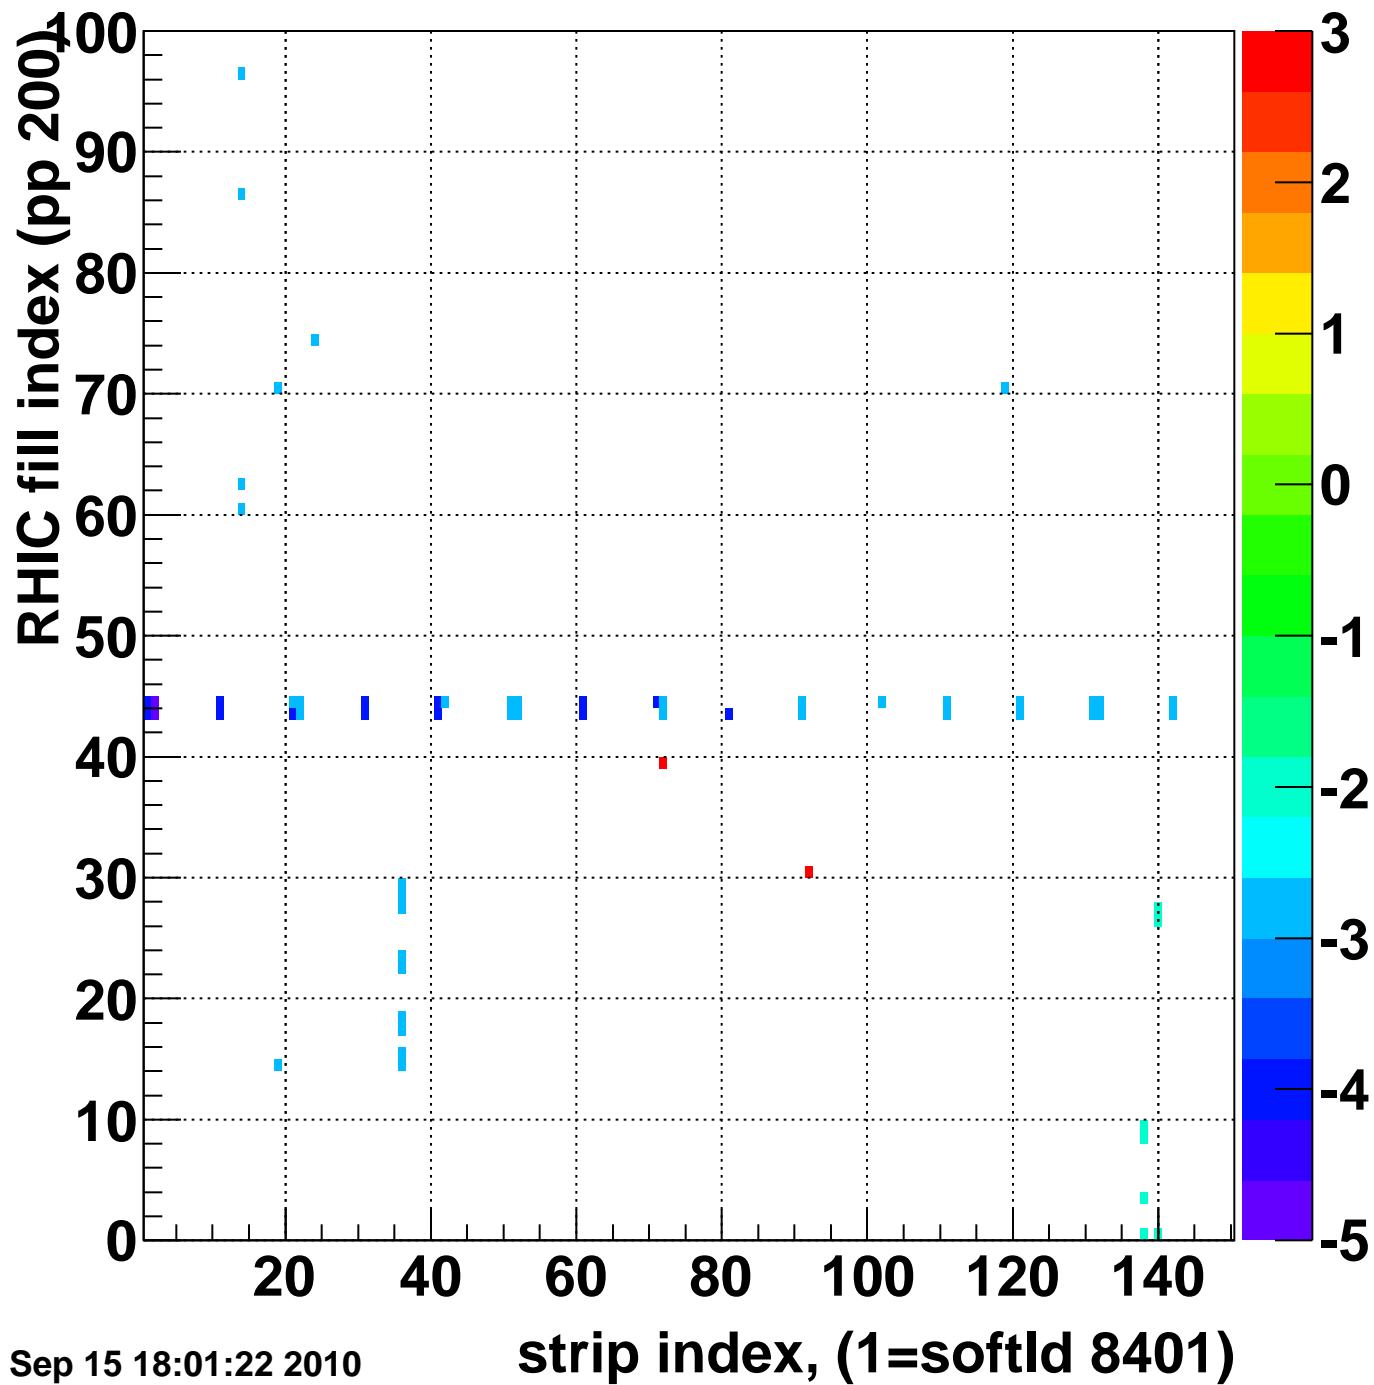

Rms of ped residuum (ADC), BSMDE mod=57, good strips

Entries 14259

Wed Sep 15 18:01:22 2010

Bad strips (color=error bits), BSMDE mod=57

Entries 741

Wed Sep 15 18:01:22 2010

Rms of ped residuum (ADC), BSMDP mod=57, good strips

Entries 14550

Wed Sep 15 18:01:22 2010

Bad strips (color=error bits), BSMDE mod=57

Entries 450

Wed Sep 15 18:01:22 2010