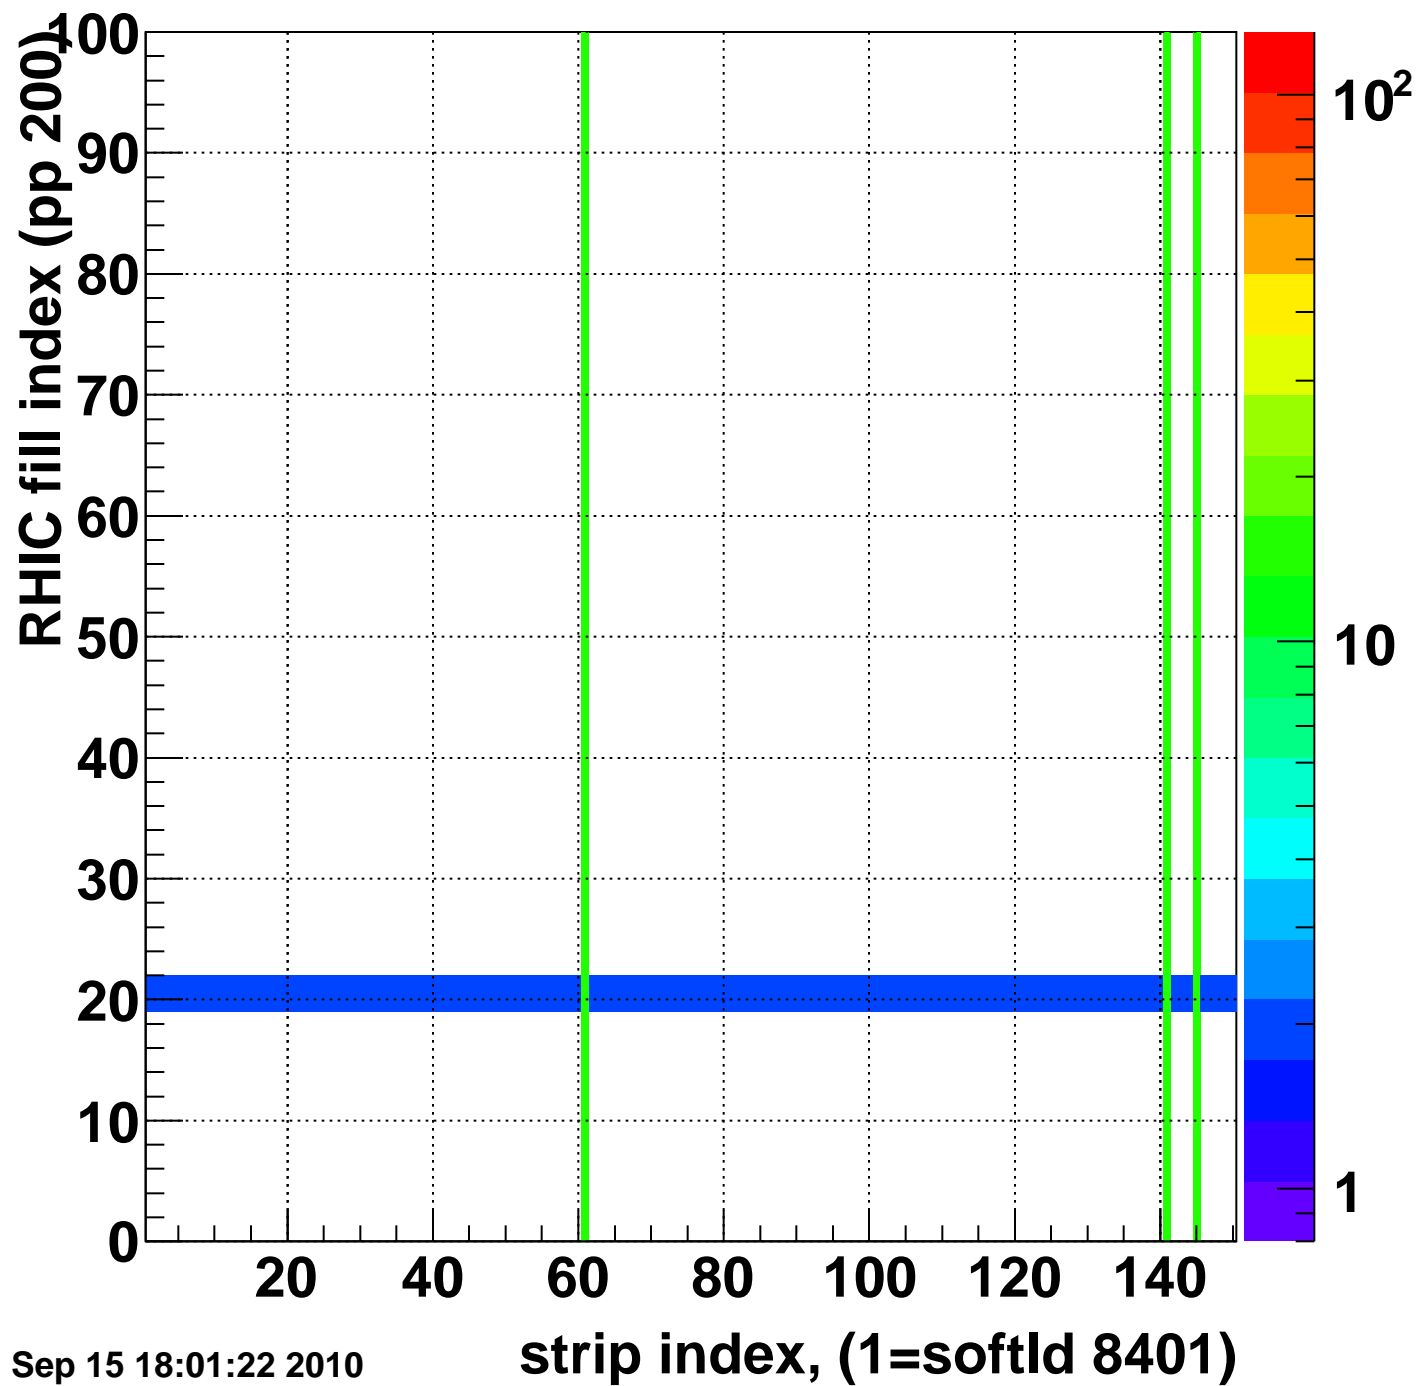

Rms of ped residuum (ADC), BSMDE mod=57, good strips

Entries 14259

Wed Sep 15 18:01:22 2010

Bad strips (color=error bits), BSMDE mod=57

Entries 741

Wed Sep 15 18:01:22 2010

Rms of ped residuum (ADC), BSMDP mod=57, good strips

Entries 14550

Wed Sep 15 18:01:22 2010

Bad strips (color=error bits), BSMDE mod=57

Entries 450

Wed Sep 15 18:01:22 2010