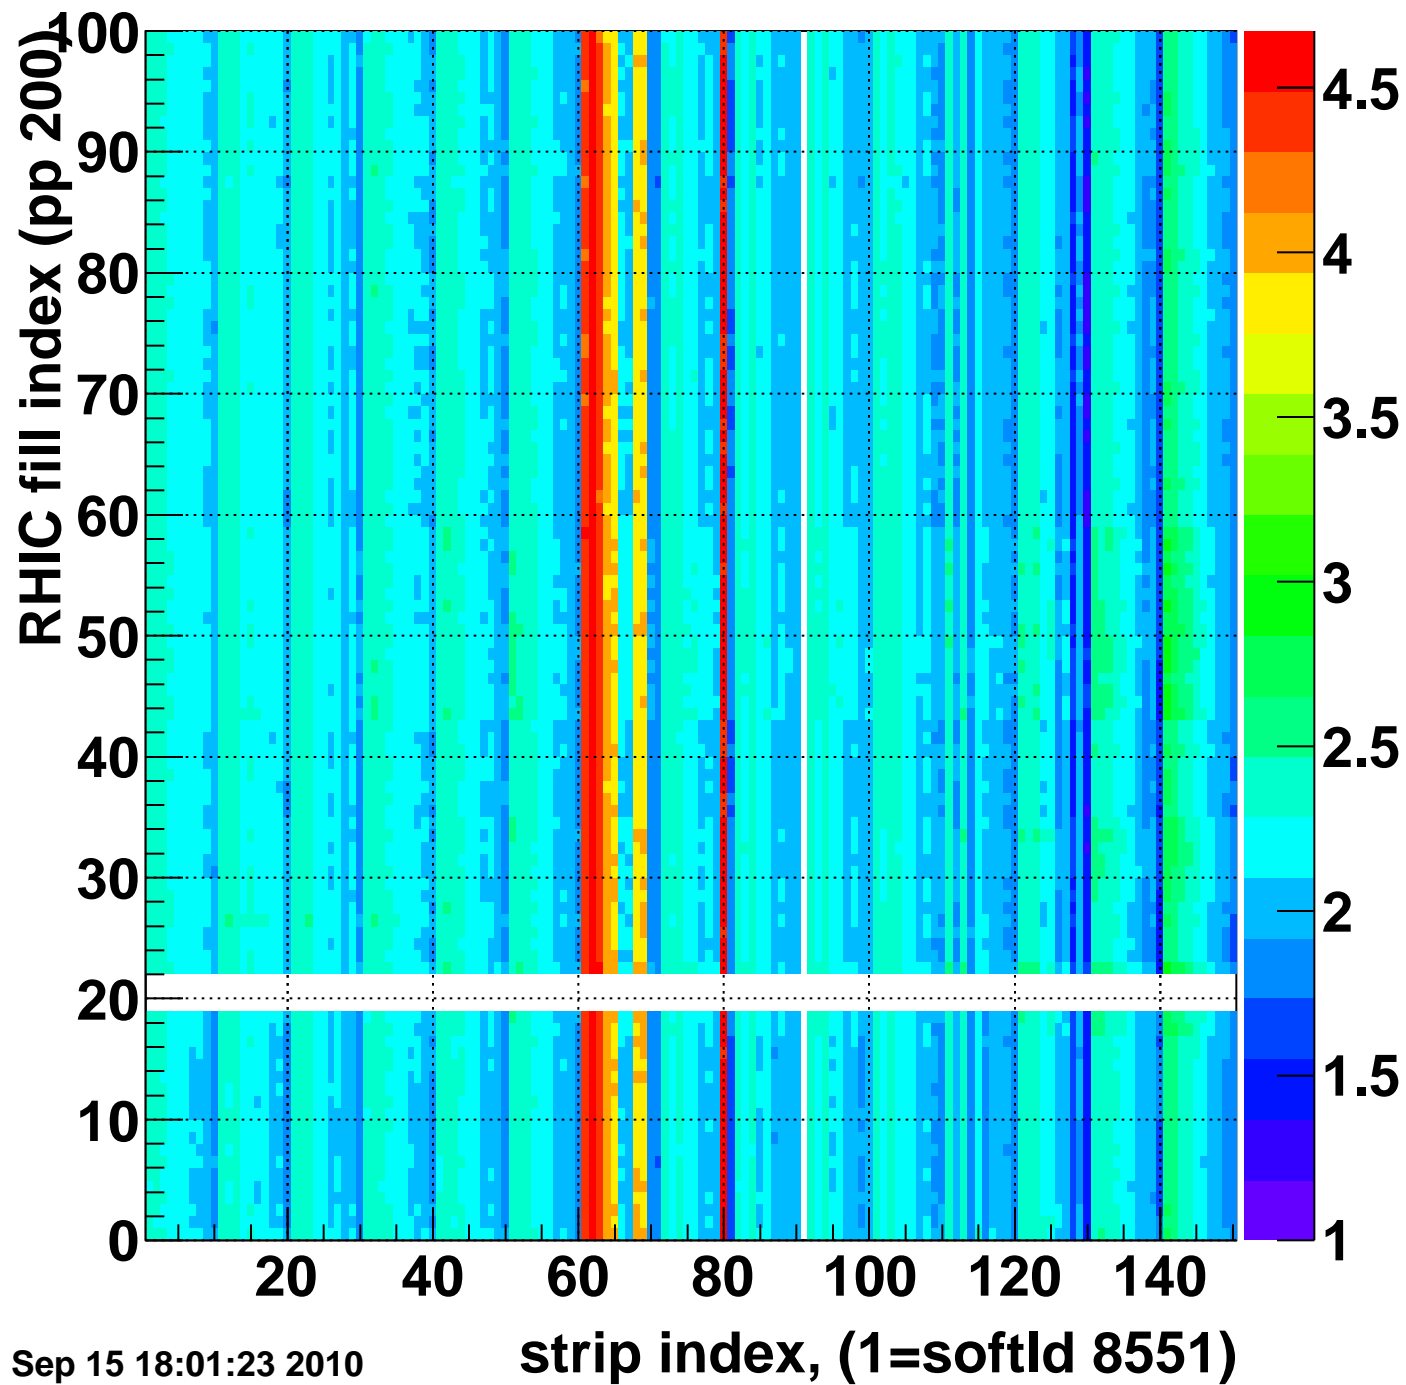

Bad strips (color=error bits), BSMDE mod=58

Entries 1339

Wed Sep 15 18:01:22 2010

Rms of ped residuum (ADC), BSMDP mod=58, good strips

Entries 14453

Wed Sep 15 18:01:23 2010

Bad strips (color=error bits), BSMDE mod=58

Entries 547

Wed Sep 15 18:01:23 2010