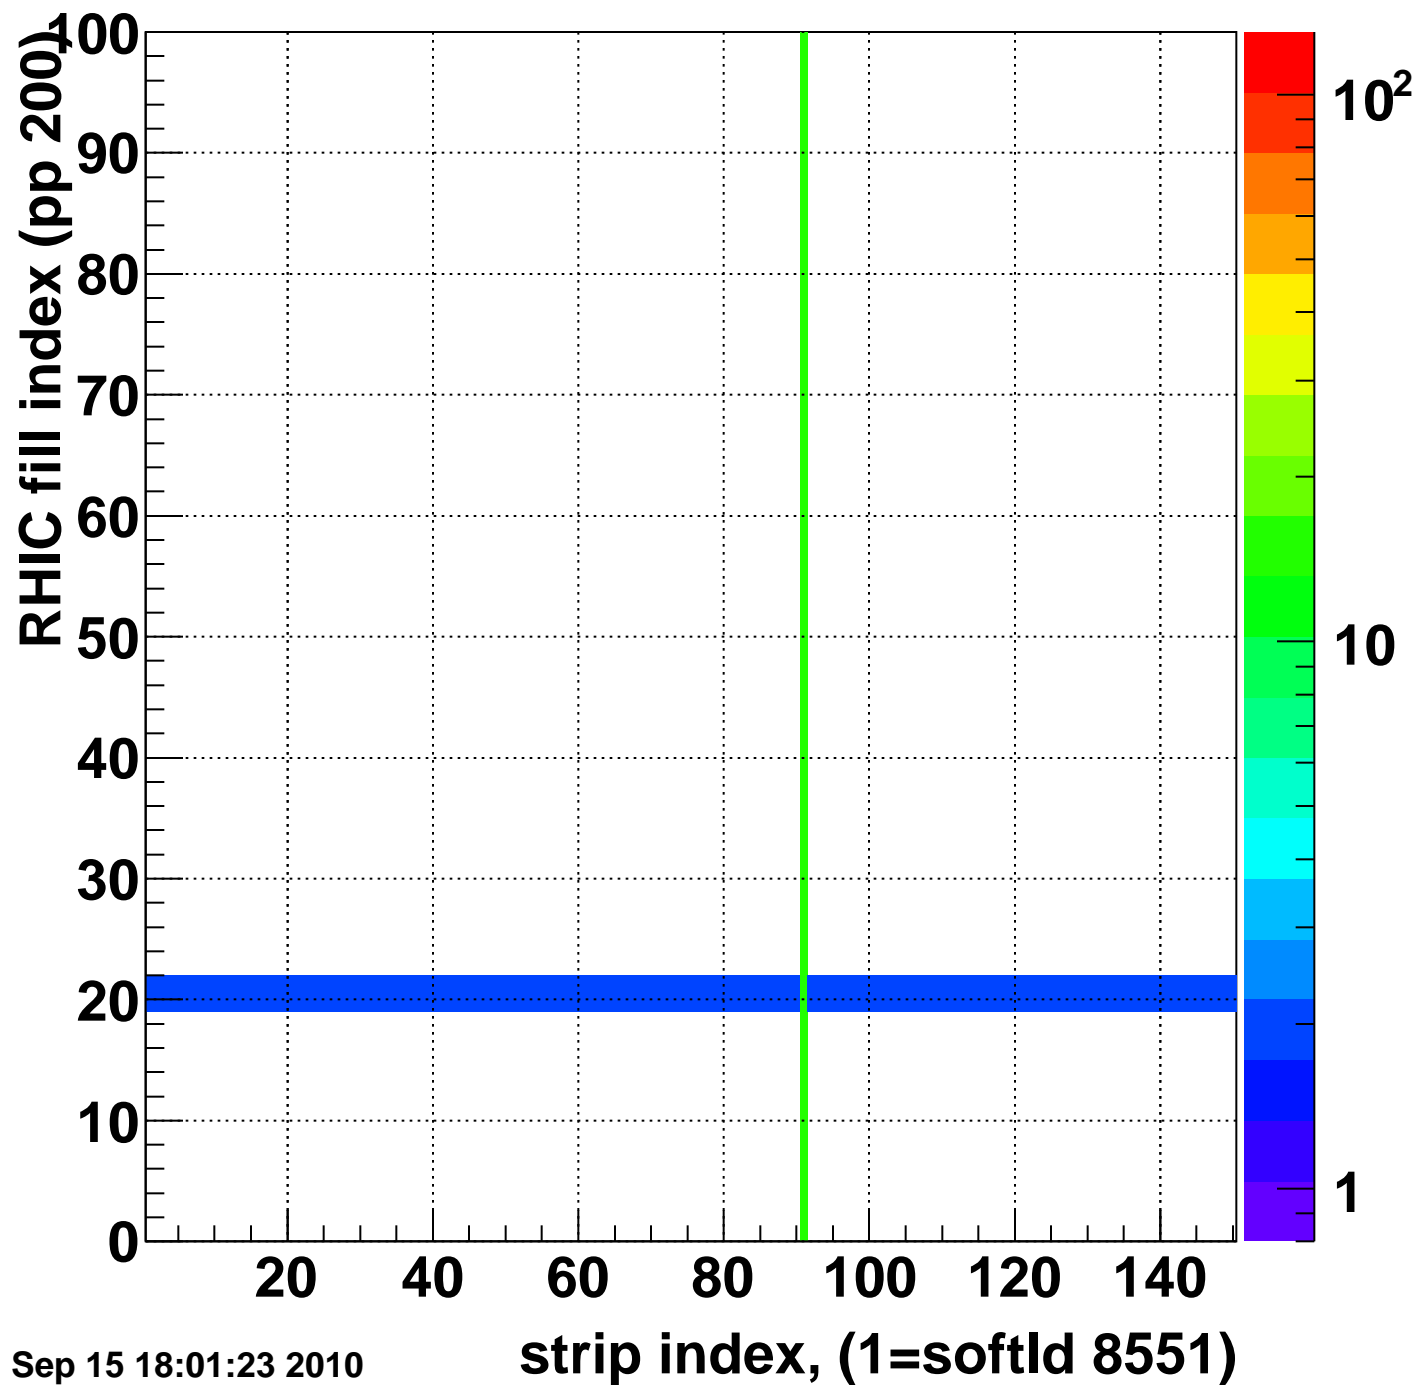

Bad strips (color=error bits), BSMDE mod=58

Entries 1339

Wed Sep 15 18:01:22 2010

Rms of ped residuum (ADC), BSMDP mod=58, good strips

Entries 14453

Wed Sep 15 18:01:23 2010

Bad strips (color=error bits), BSMDE mod=58

Entries 547

Wed Sep 15 18:01:23 2010