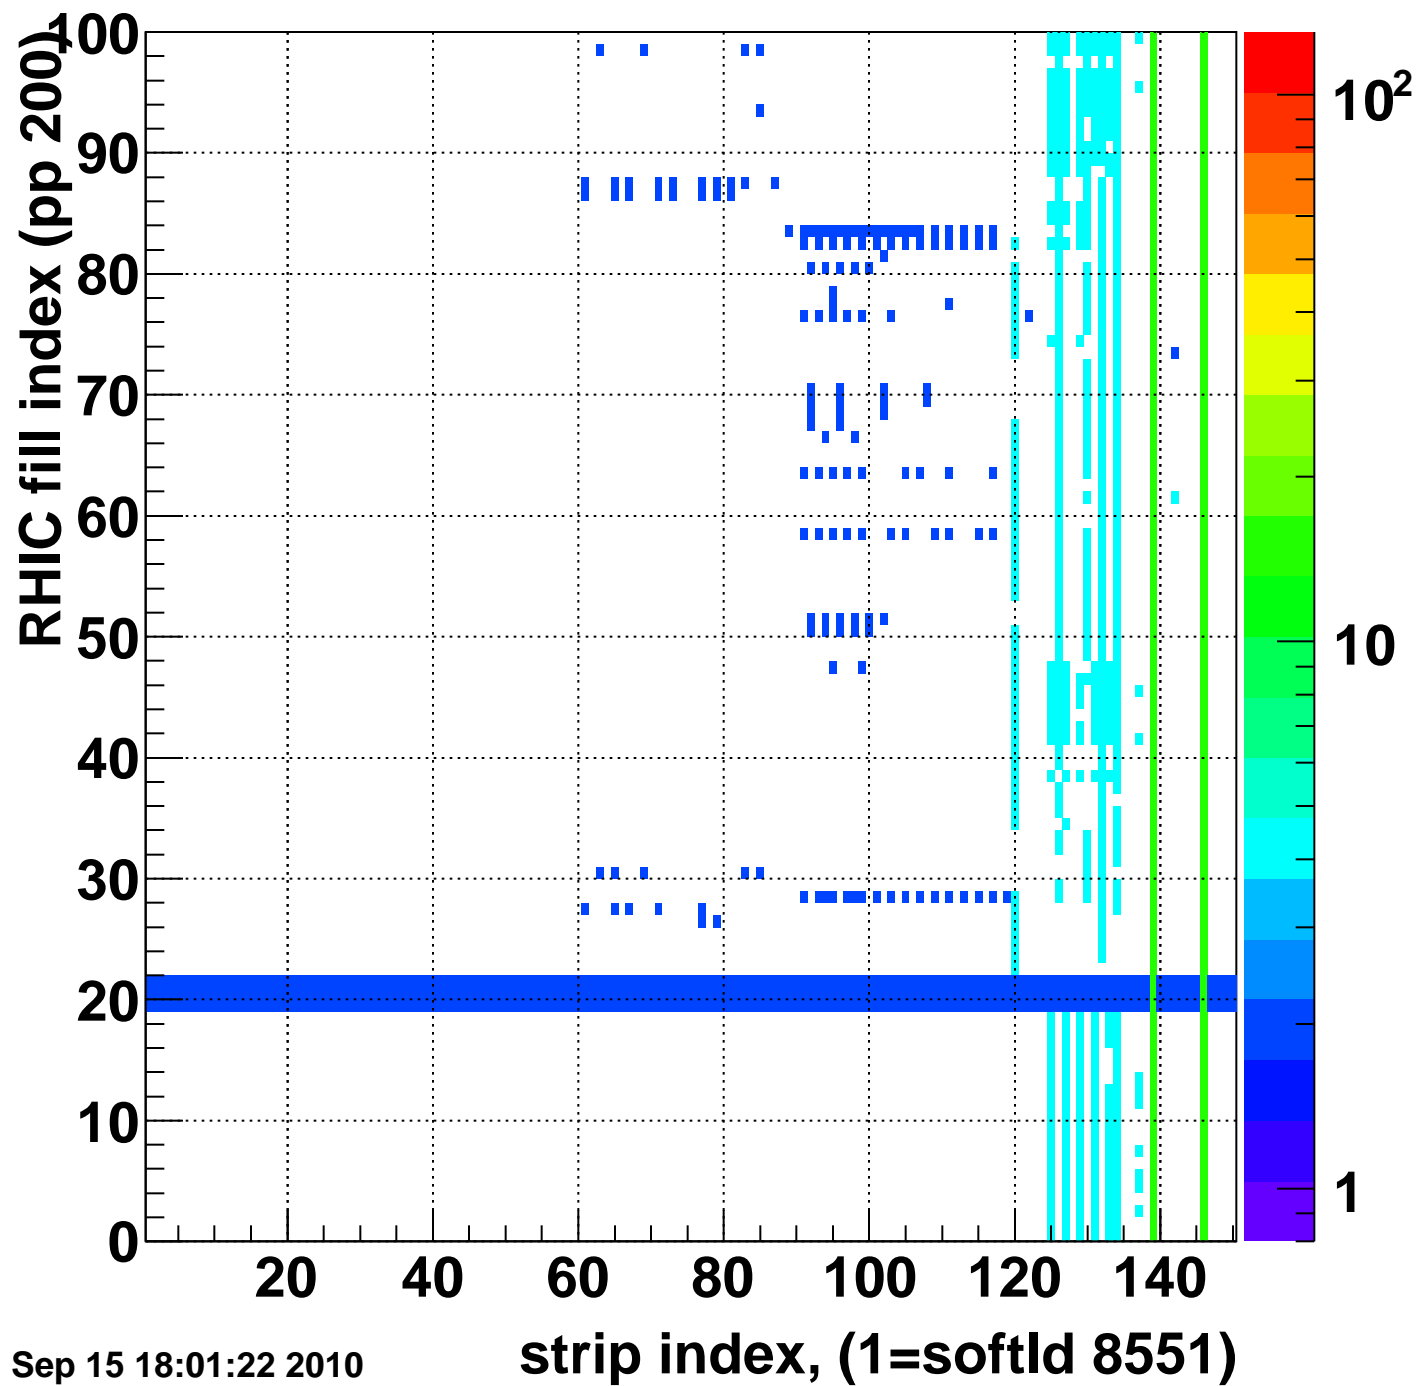

Bad strips (color=error bits), BSMDE mod=58

Entries 1339

Wed Sep 15 18:01:22 2010

Rms of ped residuum (ADC), BSMDP mod=58, good strips

Entries 14453

Wed Sep 15 18:01:23 2010

Bad strips (color=error bits), BSMDE mod=58

Entries 547

Wed Sep 15 18:01:23 2010