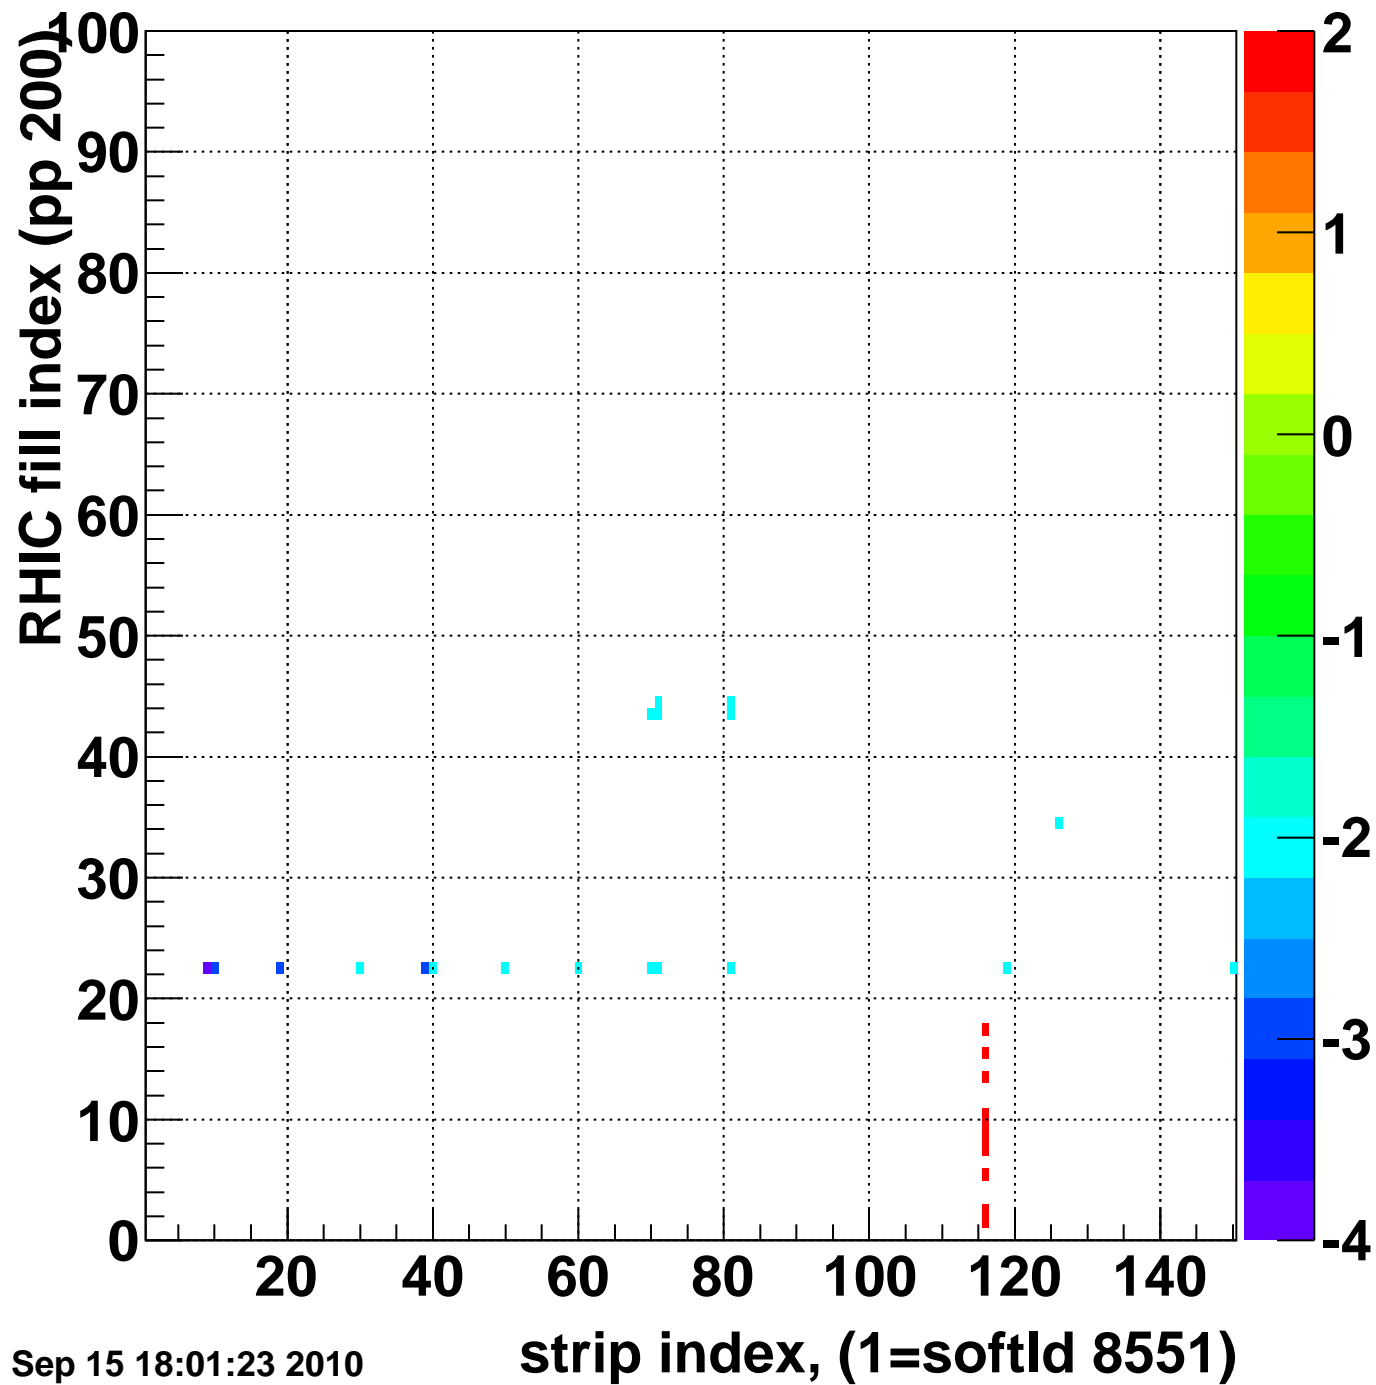

Bad strips (color=error bits), BSMDE mod=58

Entries 1339

Wed Sep 15 18:01:22 2010

Rms of ped residuum (ADC), BSMDP mod=58, good strips

Entries 14453

Wed Sep 15 18:01:23 2010

Bad strips (color=error bits), BSMDE mod=58

Entries 547

Wed Sep 15 18:01:23 2010