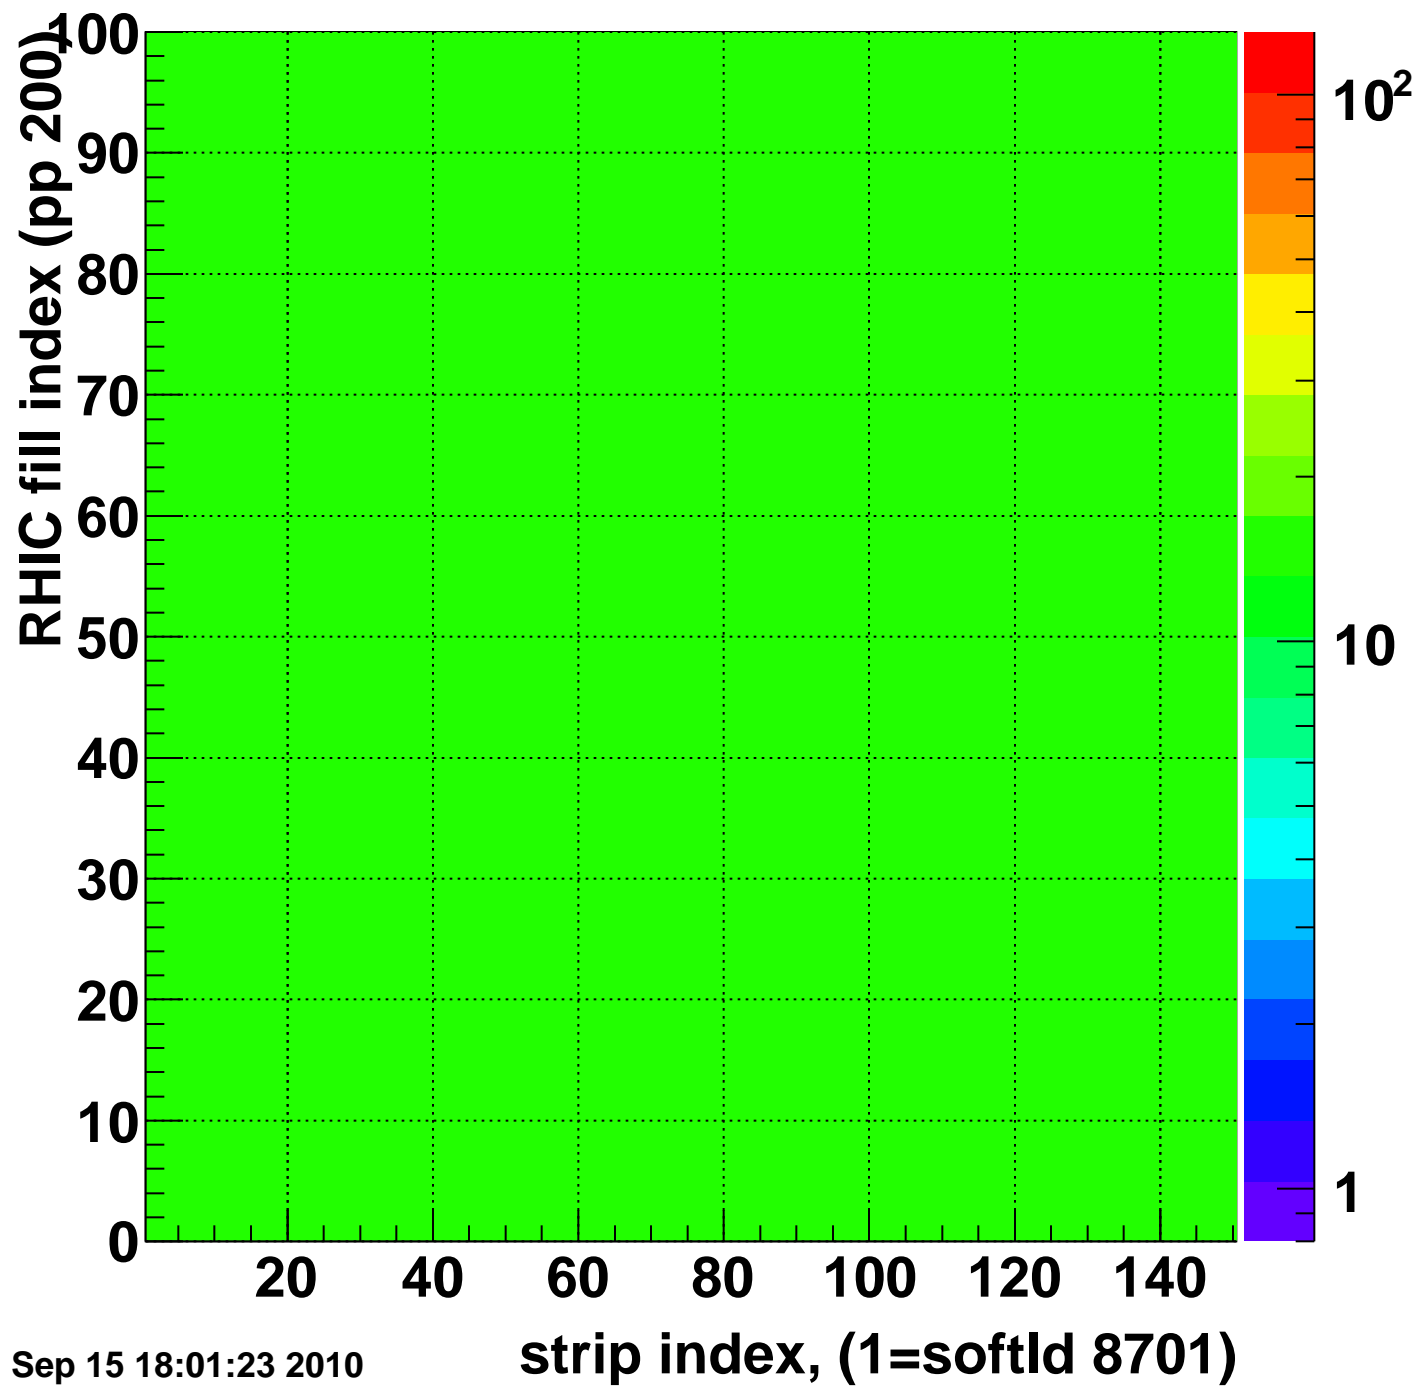

Rms of ped residuum (ADC), BSMDE mod=59, good strips

Entries 14162

Wed Sep 15 18:01:23 2010

Bad strips (color=error bits), BSMDE mod=59

Entries 838

Wed Sep 15 18:01:23 2010

strip index, (1=softId 8701)

Mpv of ped residuum (ADC), BSMDP mod=59, good strips

Entries 0

Wed Sep 15 18:01:23 2010

Rms of ped residuum (ADC), BSMDP mod=59, good strips

Entries 0

Wed Sep 15 18:01:23 2010

Bad strips (color=error bits), BSMDE mod=59

Entries 15000

Wed Sep 15 18:01:23 2010