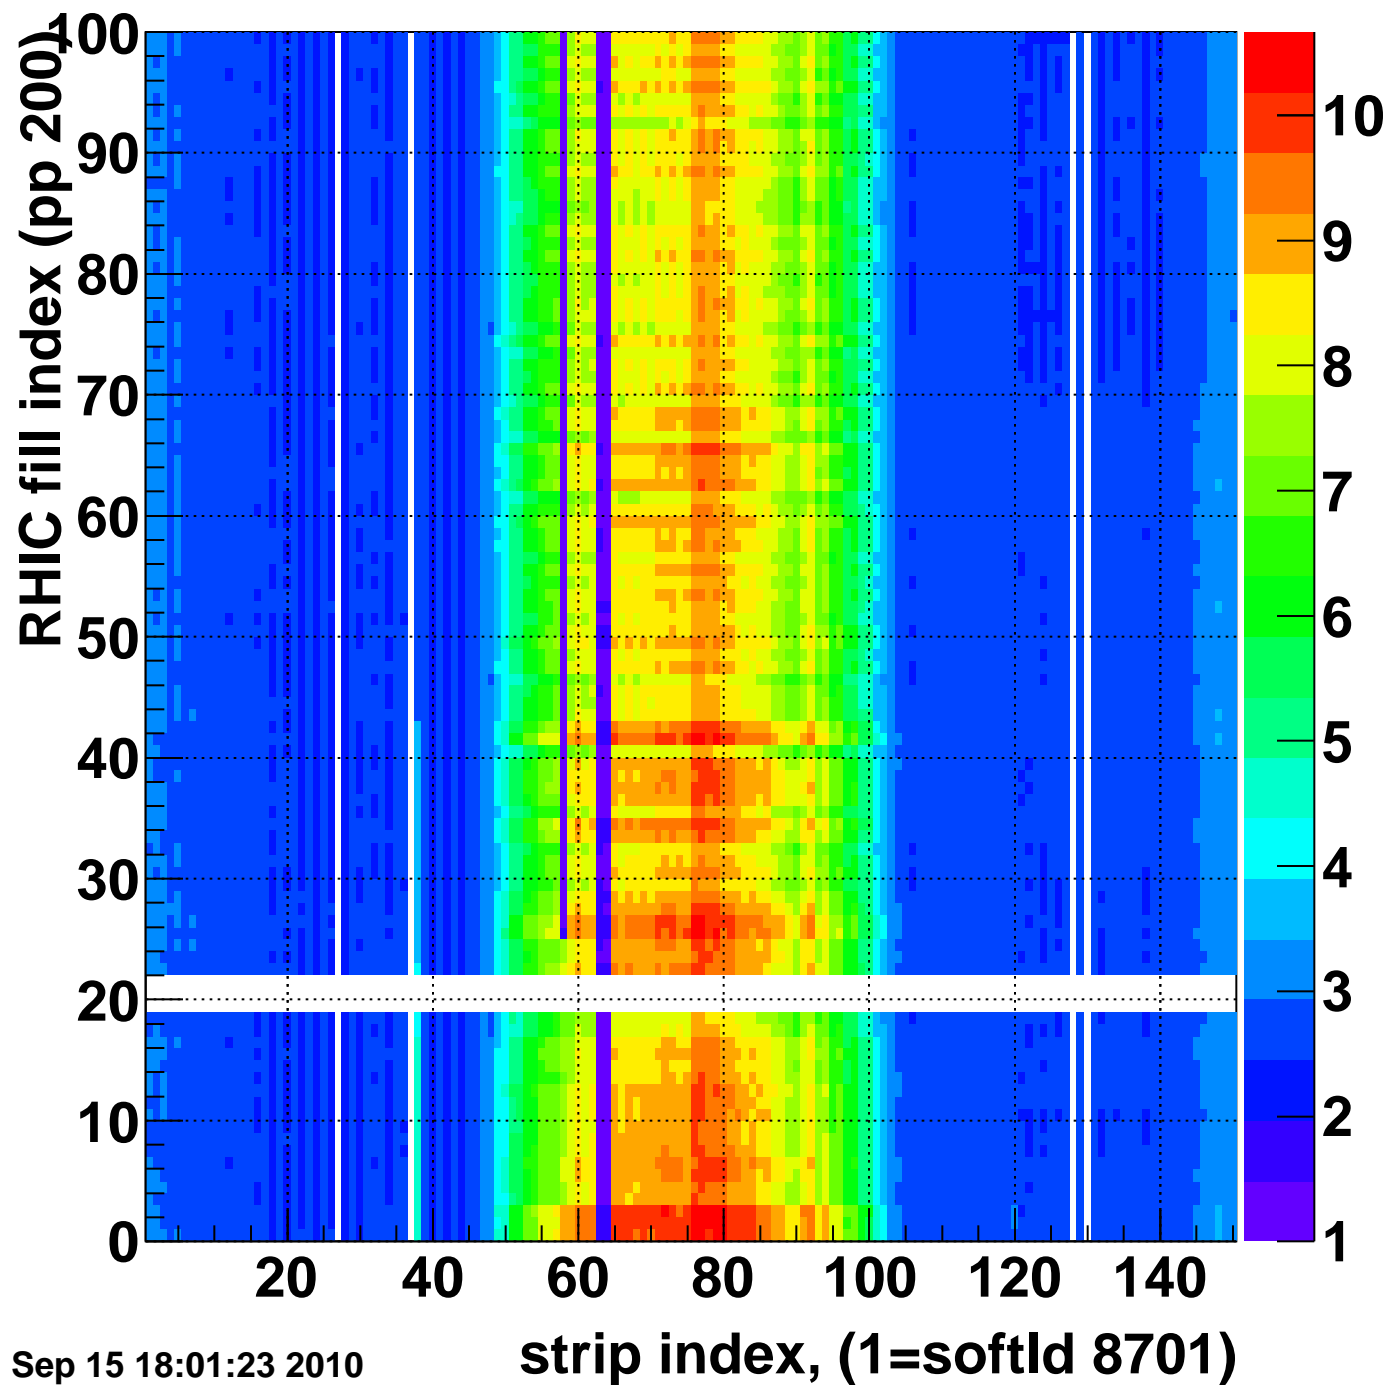

Rms of ped residuum (ADC), BSMDE mod=59, good strips

Entries 14162

Wed Sep 15 18:01:23 2010

Bad strips (color=error bits), BSMDE mod=59

Entries 838

Wed Sep 15 18:01:23 2010

strip index, (1=softId 8701)

Mpv of ped residuum (ADC), BSMDP mod=59, good strips

Entries 0

Wed Sep 15 18:01:23 2010

Rms of ped residuum (ADC), BSMDP mod=59, good strips

Entries 0

Wed Sep 15 18:01:23 2010

Bad strips (color=error bits), BSMDE mod=59

Entries 15000

Wed Sep 15 18:01:23 2010