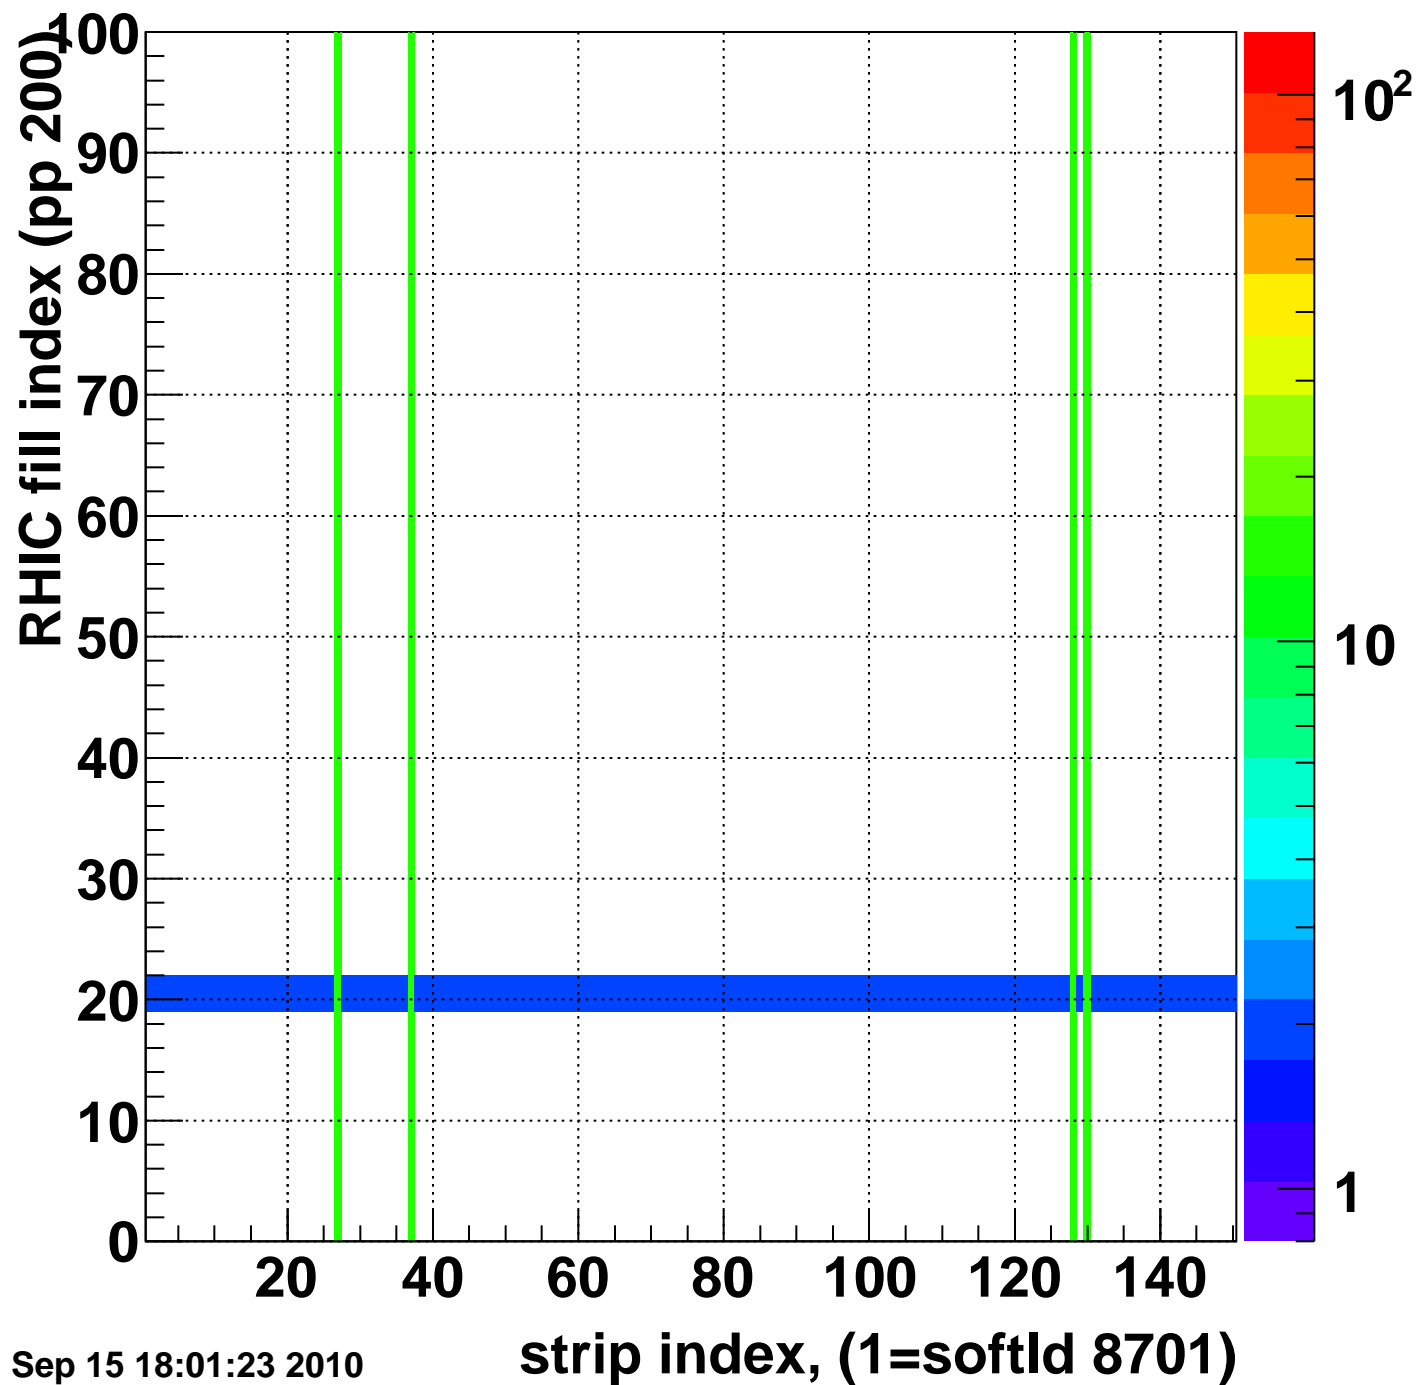

Rms of ped residuum (ADC), BSMDE mod=59, good strips

Entries 14162

Wed Sep 15 18:01:23 2010

Bad strips (color=error bits), BSMDE mod=59

Entries 838

Wed Sep 15 18:01:23 2010

strip index, (1=softId 8701)

Mpv of ped residuum (ADC), BSMDP mod=59, good strips

Entries 0

Wed Sep 15 18:01:23 2010

Rms of ped residuum (ADC), BSMDP mod=59, good strips

Entries 0

Wed Sep 15 18:01:23 2010

Bad strips (color=error bits), BSMDE mod=59

Entries 15000

Wed Sep 15 18:01:23 2010