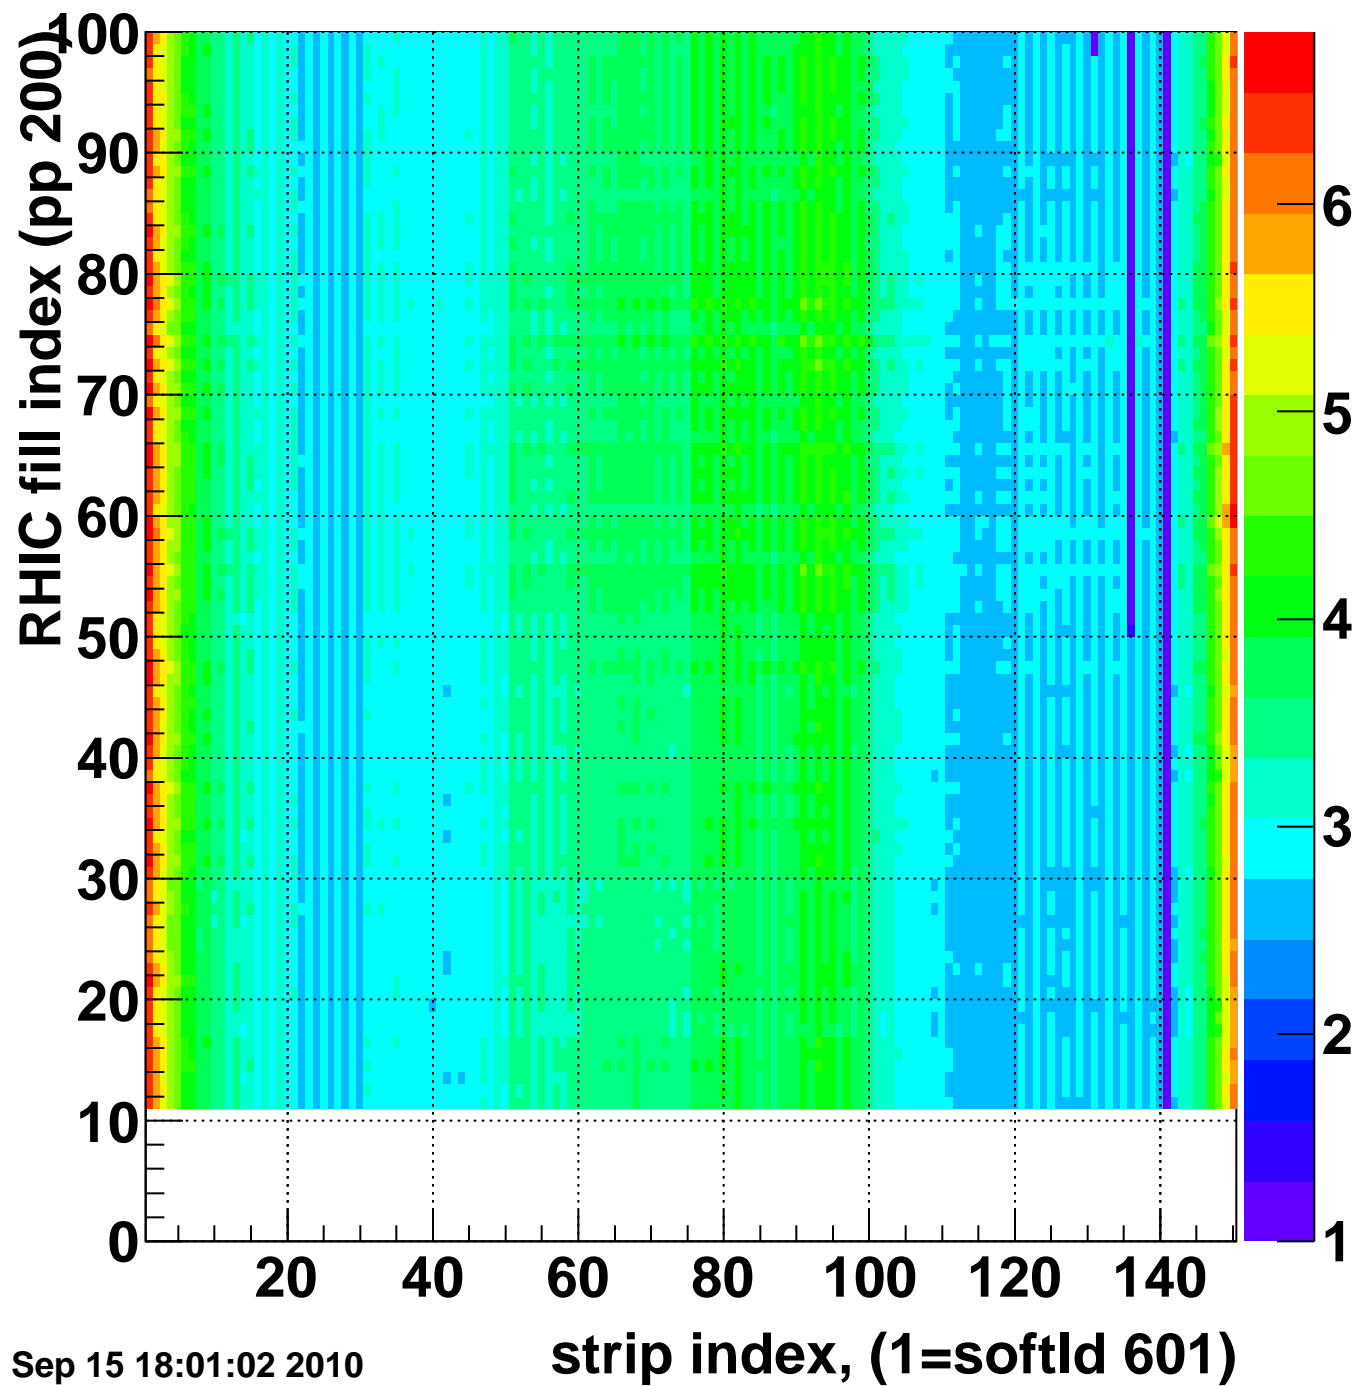

Rms of ped residuum (ADC), BSMDE mod=5, good strips

Entries 13350

Wed Sep 15 18:01:02 2010

Bad strips (color=error bits), BSMDE mod=5

Entries 1650

Wed Sep 15 18:01:03 2010

Rms of ped residuum (ADC), BSMDP mod=5, good strips

Entries 13172

Wed Sep 15 18:01:03 2010

Bad strips (color=error bits), BSMDE mod=5

Entries 1828

Wed Sep 15 18:01:03 2010