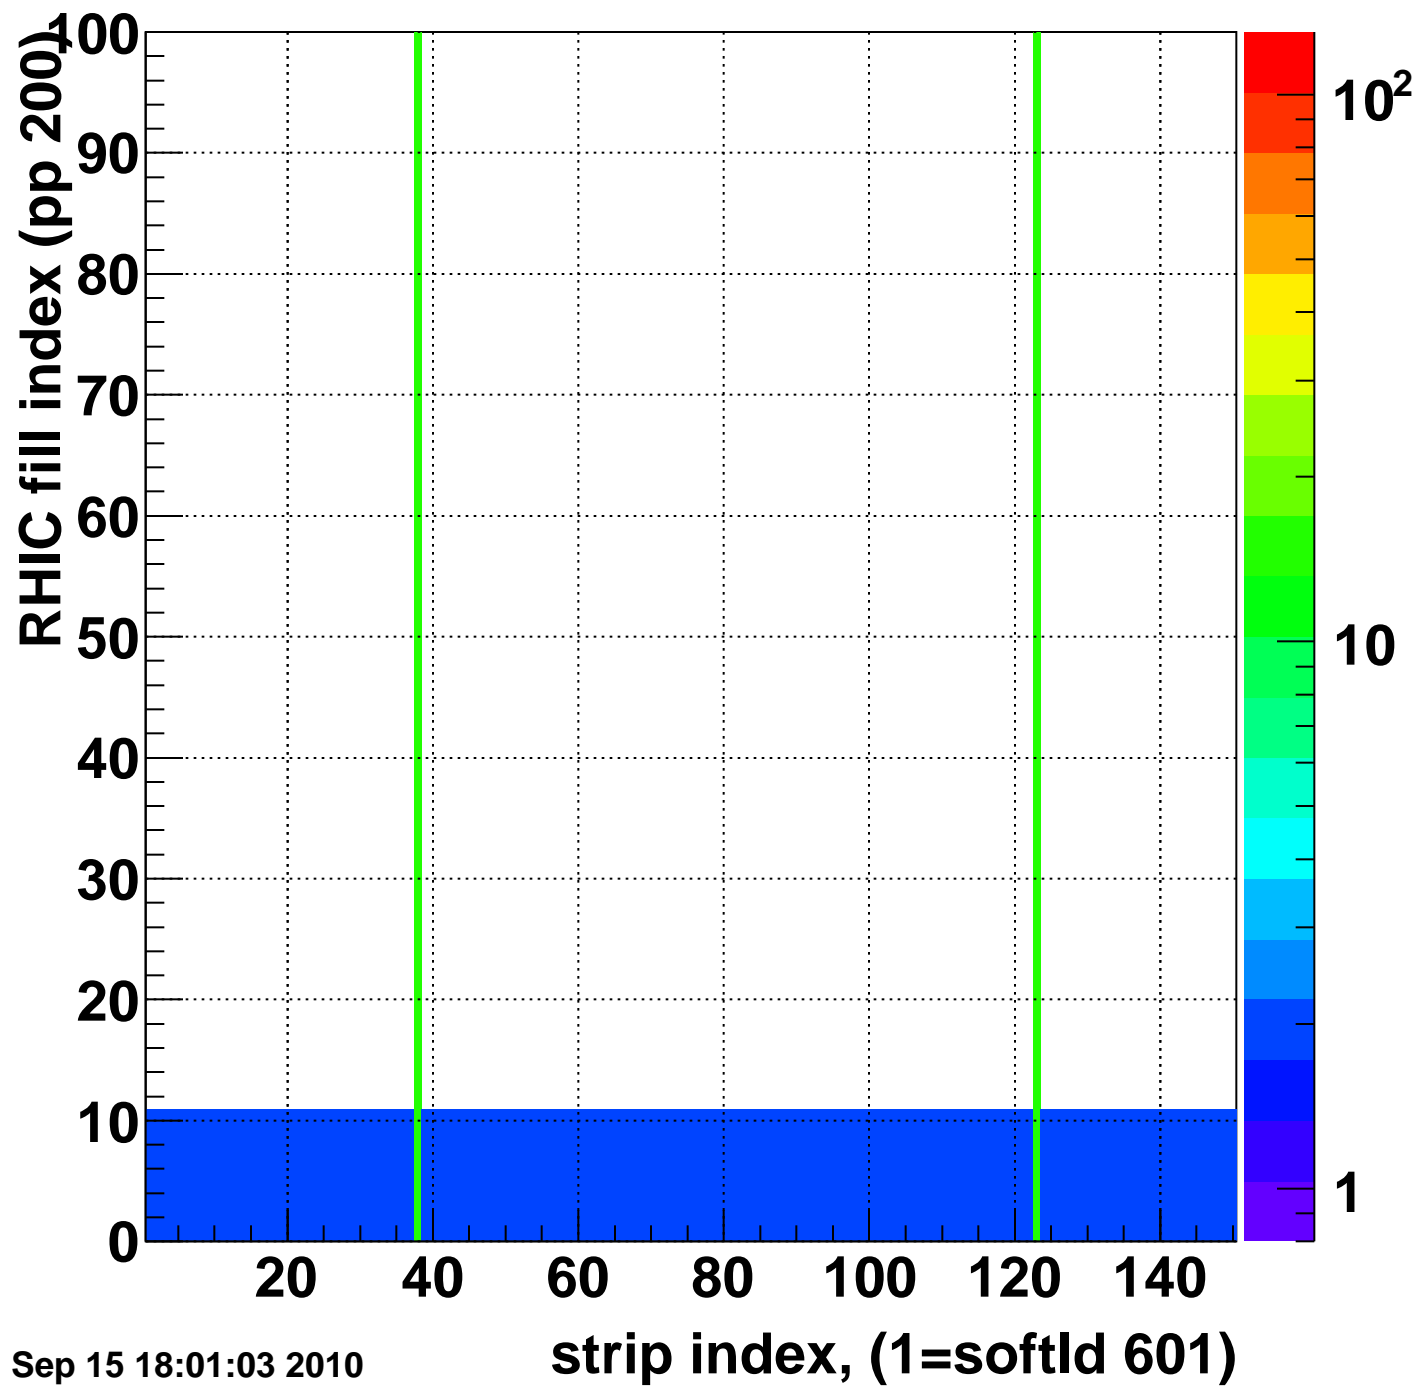

Rms of ped residuum (ADC), BSMDE mod=5, good strips

Entries 13350

Wed Sep 15 18:01:02 2010

Bad strips (color=error bits), BSMDE mod=5

Entries 1650

Wed Sep 15 18:01:03 2010

Rms of ped residuum (ADC), BSMDP mod=5, good strips

Entries 13172

Wed Sep 15 18:01:03 2010

Bad strips (color=error bits), BSMDE mod=5

Entries 1828

Wed Sep 15 18:01:03 2010