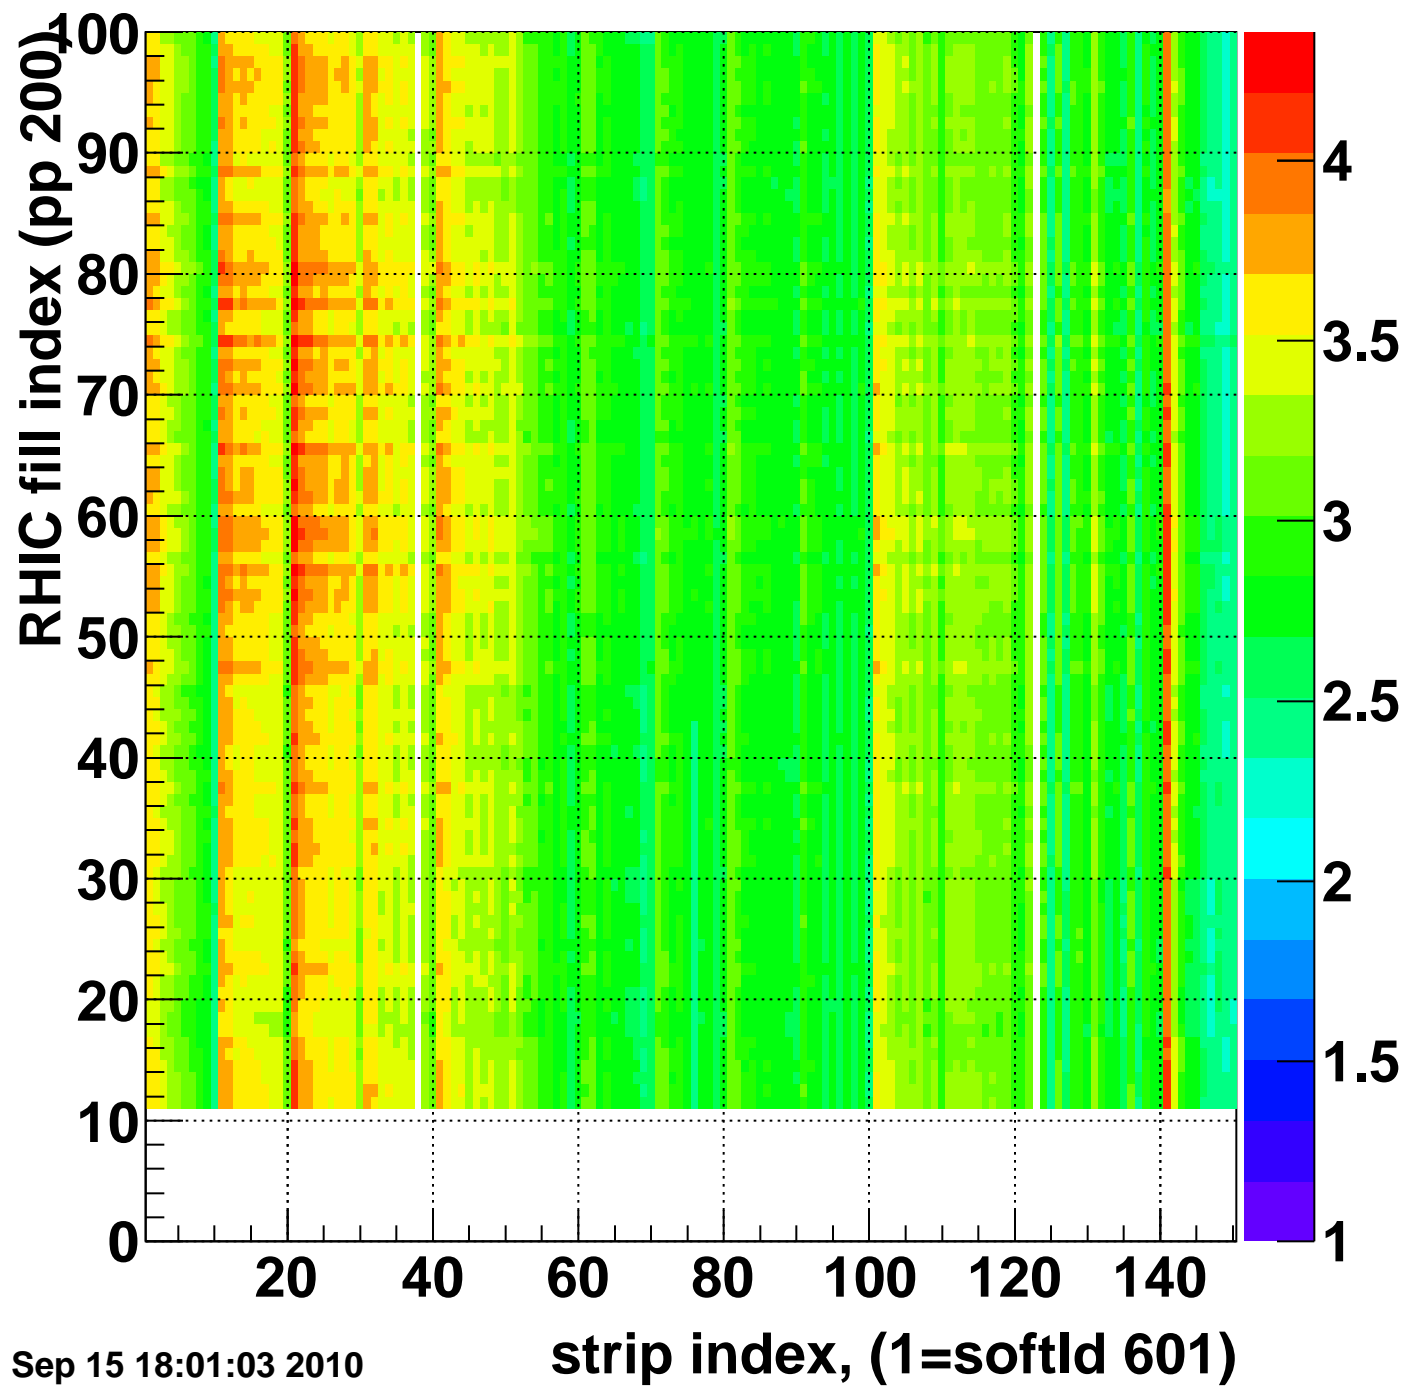

Rms of ped residuum (ADC), BSMDE mod=5, good strips

Entries 13350

Wed Sep 15 18:01:02 2010

Bad strips (color=error bits), BSMDE mod=5

Entries 1650

Wed Sep 15 18:01:03 2010

Rms of ped residuum (ADC), BSMDP mod=5, good strips

Entries 13172

Wed Sep 15 18:01:03 2010

Bad strips (color=error bits), BSMDE mod=5

Entries 1828

Wed Sep 15 18:01:03 2010