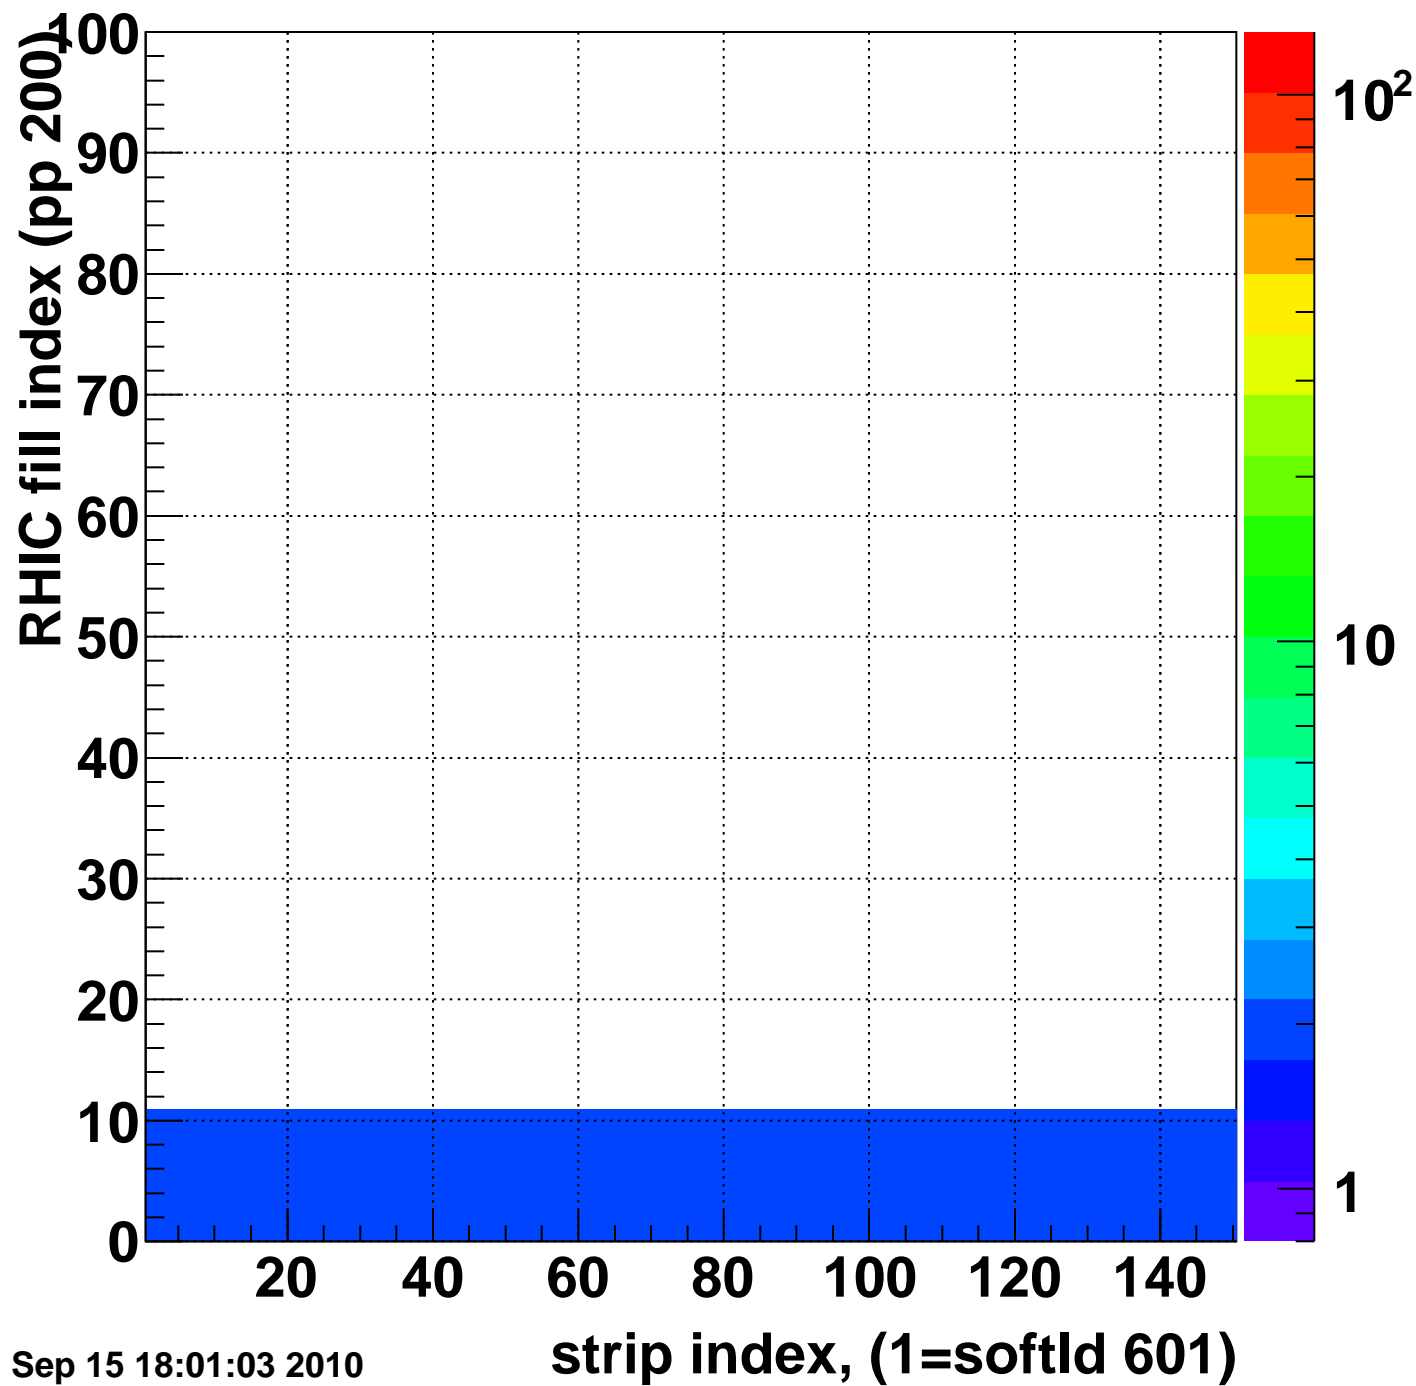

Rms of ped residuum (ADC), BSMDE mod=5, good strips

Entries 13350

Wed Sep 15 18:01:02 2010

Bad strips (color=error bits), BSMDE mod=5

Entries 1650

Wed Sep 15 18:01:03 2010

Rms of ped residuum (ADC), BSMDP mod=5, good strips

Entries 13172

Wed Sep 15 18:01:03 2010

Bad strips (color=error bits), BSMDE mod=5

Entries 1828

Wed Sep 15 18:01:03 2010