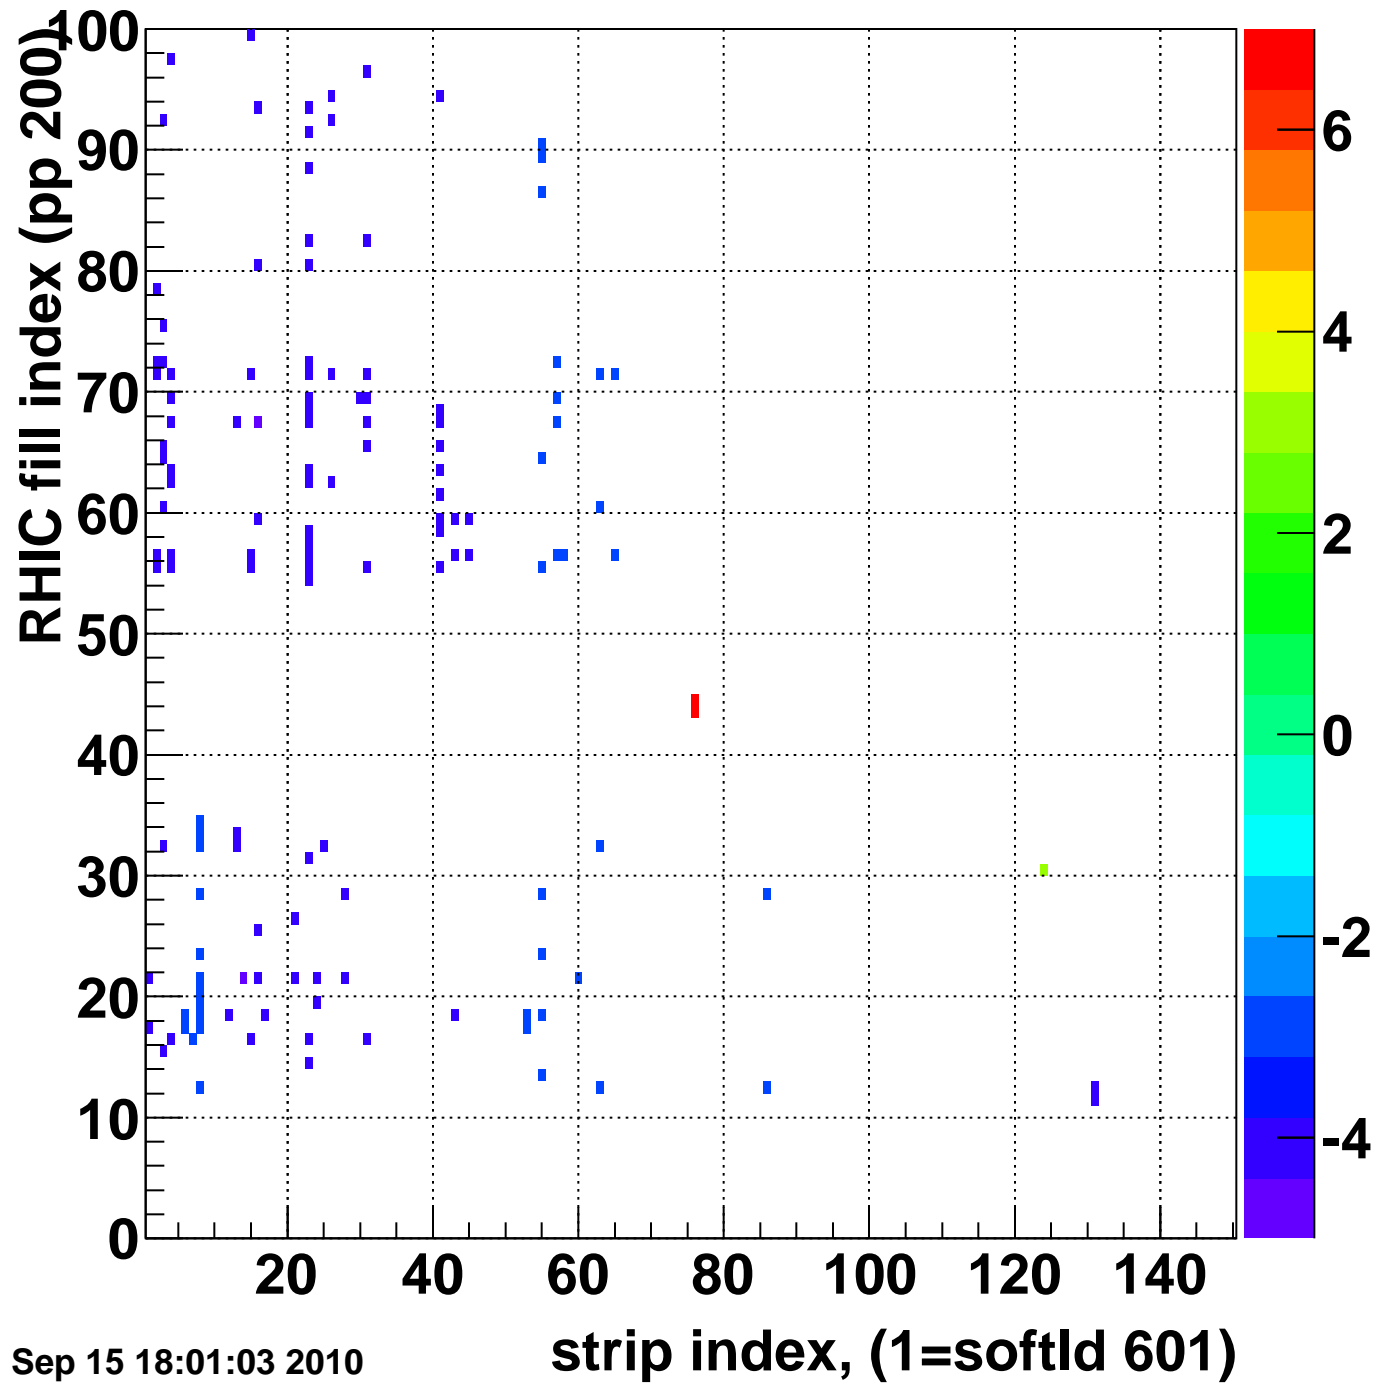

Rms of ped residuum (ADC), BSMDE mod=5, good strips

Entries 13350

Wed Sep 15 18:01:02 2010

Bad strips (color=error bits), BSMDE mod=5

Entries 1650

Wed Sep 15 18:01:03 2010

Rms of ped residuum (ADC), BSMDP mod=5, good strips

Entries 13172

Wed Sep 15 18:01:03 2010

Bad strips (color=error bits), BSMDE mod=5

Entries 1828

Wed Sep 15 18:01:03 2010