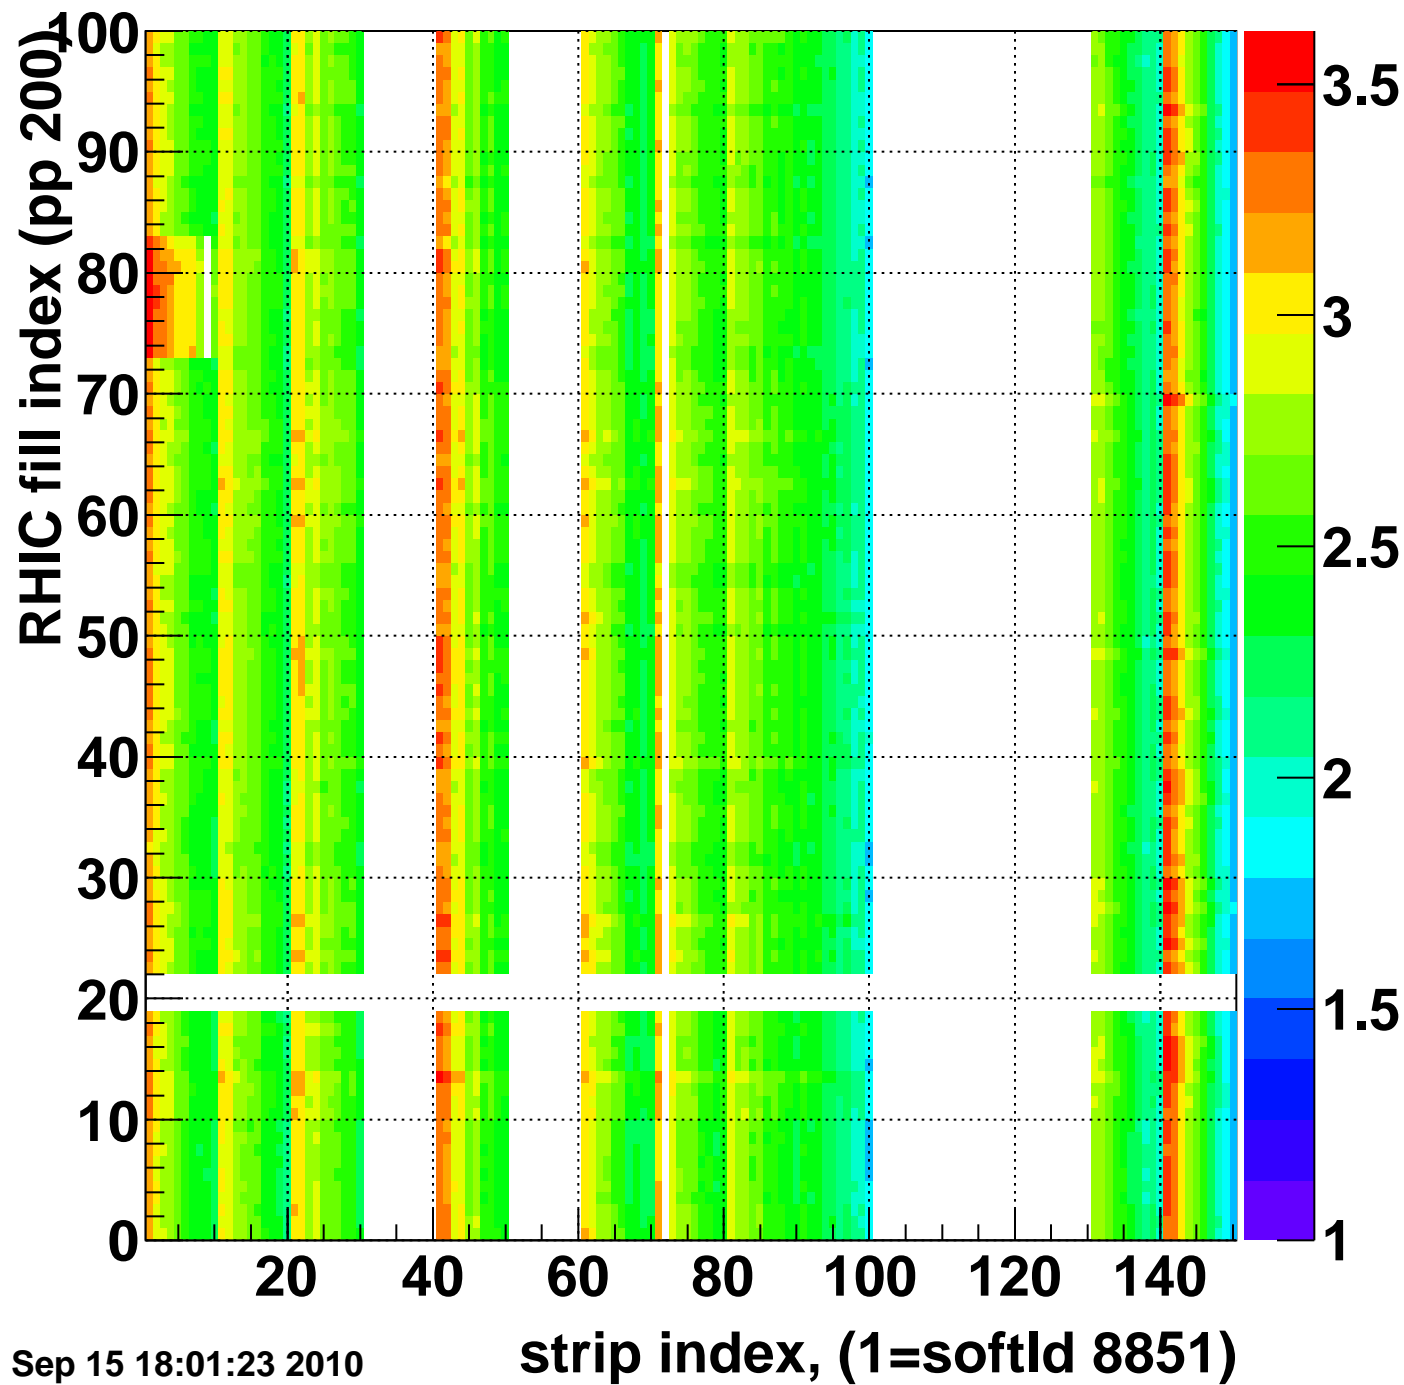

Rms of ped residuum (ADC), BSMDE mod=60, good strips

Entries 14065

Wed Sep 15 18:01:23 2010

Bad strips (color=error bits), BSMDE mod=60

Entries 935

Wed Sep 15 18:01:23 2010

Rms of ped residuum (ADC), BSMDP mod=60, good strips

Entries 9593

Wed Sep 15 18:01:23 2010

Bad strips (color=error bits), BSMDE mod=60

Entries 5407

Wed Sep 15 18:01:23 2010