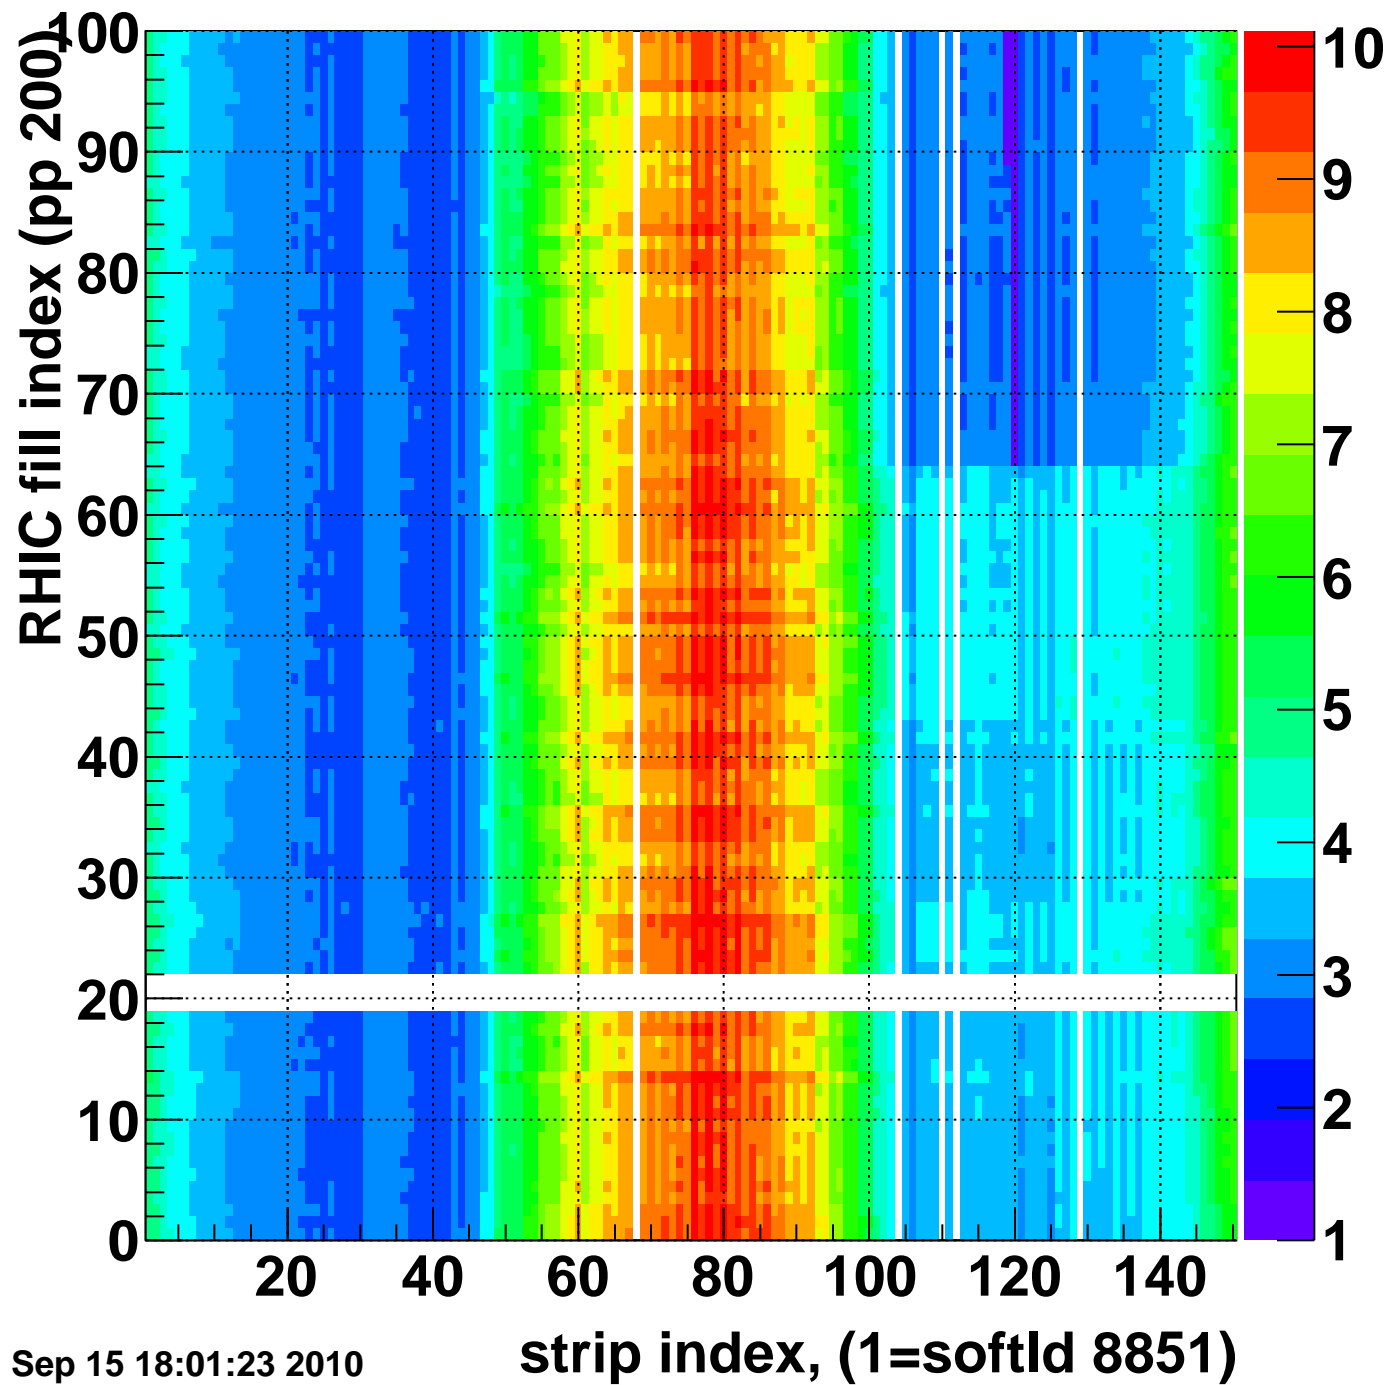

Rms of ped residuum (ADC), BSMDE mod=60, good strips

Entries 14065

Wed Sep 15 18:01:23 2010

Bad strips (color=error bits), BSMDE mod=60

Entries 935

Wed Sep 15 18:01:23 2010

Rms of ped residuum (ADC), BSMDP mod=60, good strips

Entries 9593

Wed Sep 15 18:01:23 2010

Bad strips (color=error bits), BSMDE mod=60

Entries 5407

Wed Sep 15 18:01:23 2010