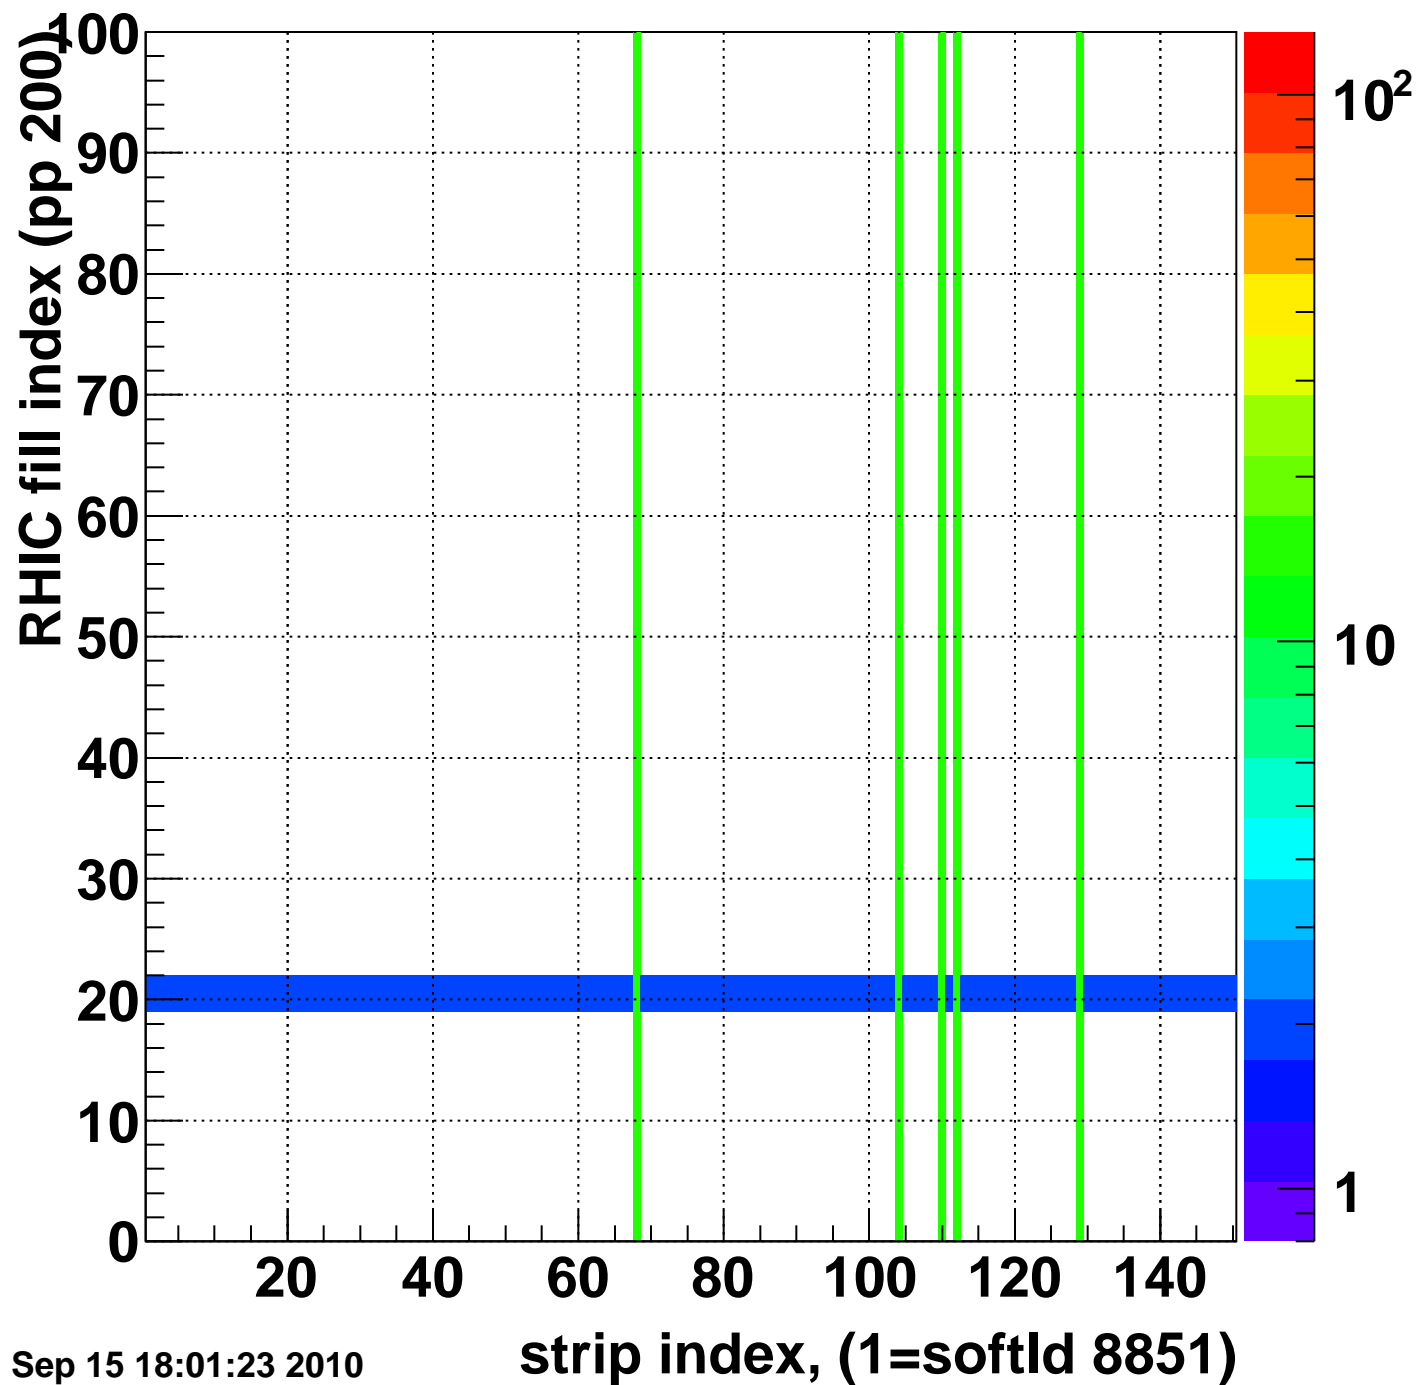

Rms of ped residuum (ADC), BSMDE mod=60, good strips

Entries 14065

Wed Sep 15 18:01:23 2010

Bad strips (color=error bits), BSMDE mod=60

Entries 935

Wed Sep 15 18:01:23 2010

Rms of ped residuum (ADC), BSMDP mod=60, good strips

Entries 9593

Wed Sep 15 18:01:23 2010

Bad strips (color=error bits), BSMDE mod=60

Entries 5407

Wed Sep 15 18:01:23 2010