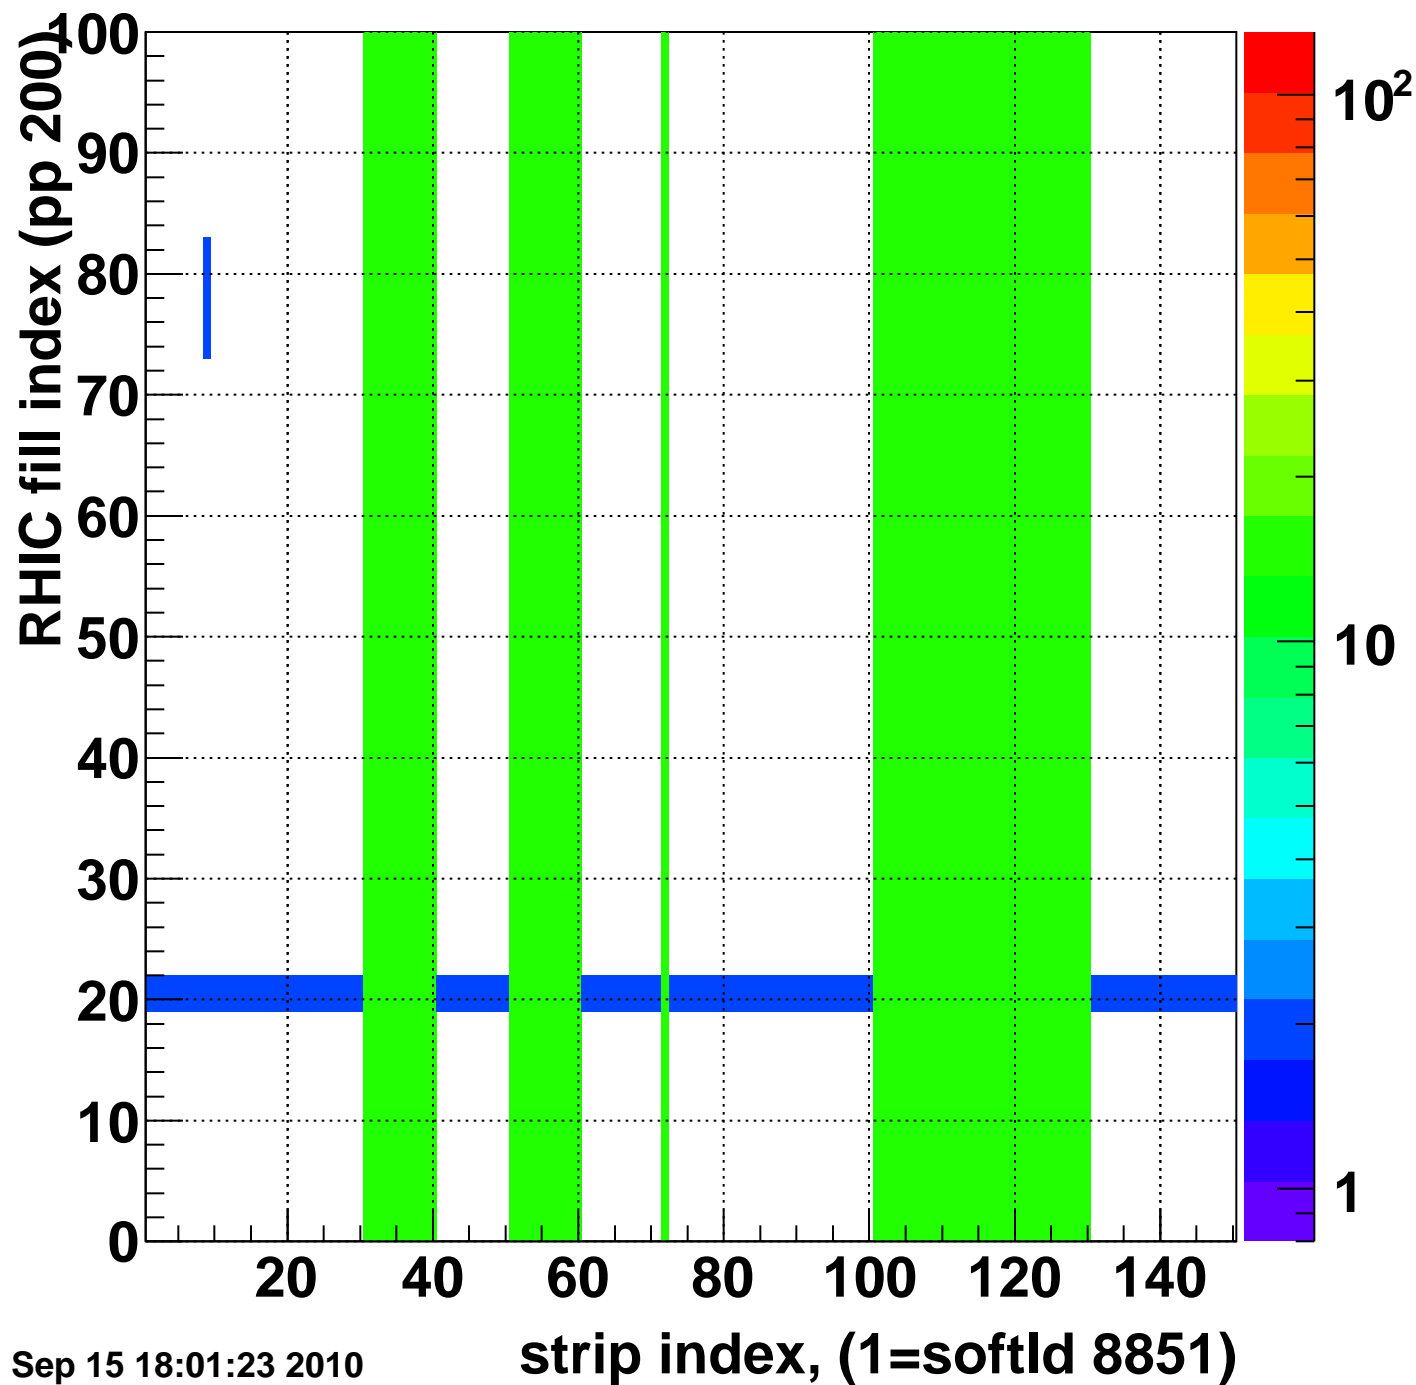

Rms of ped residuum (ADC), BSMDE mod=60, good strips

Entries 14065

Wed Sep 15 18:01:23 2010

Bad strips (color=error bits), BSMDE mod=60

Entries 935

Wed Sep 15 18:01:23 2010

Rms of ped residuum (ADC), BSMDP mod=60, good strips

Entries 9593

Wed Sep 15 18:01:23 2010

Bad strips (color=error bits), BSMDE mod=60

Entries 5407

Wed Sep 15 18:01:23 2010