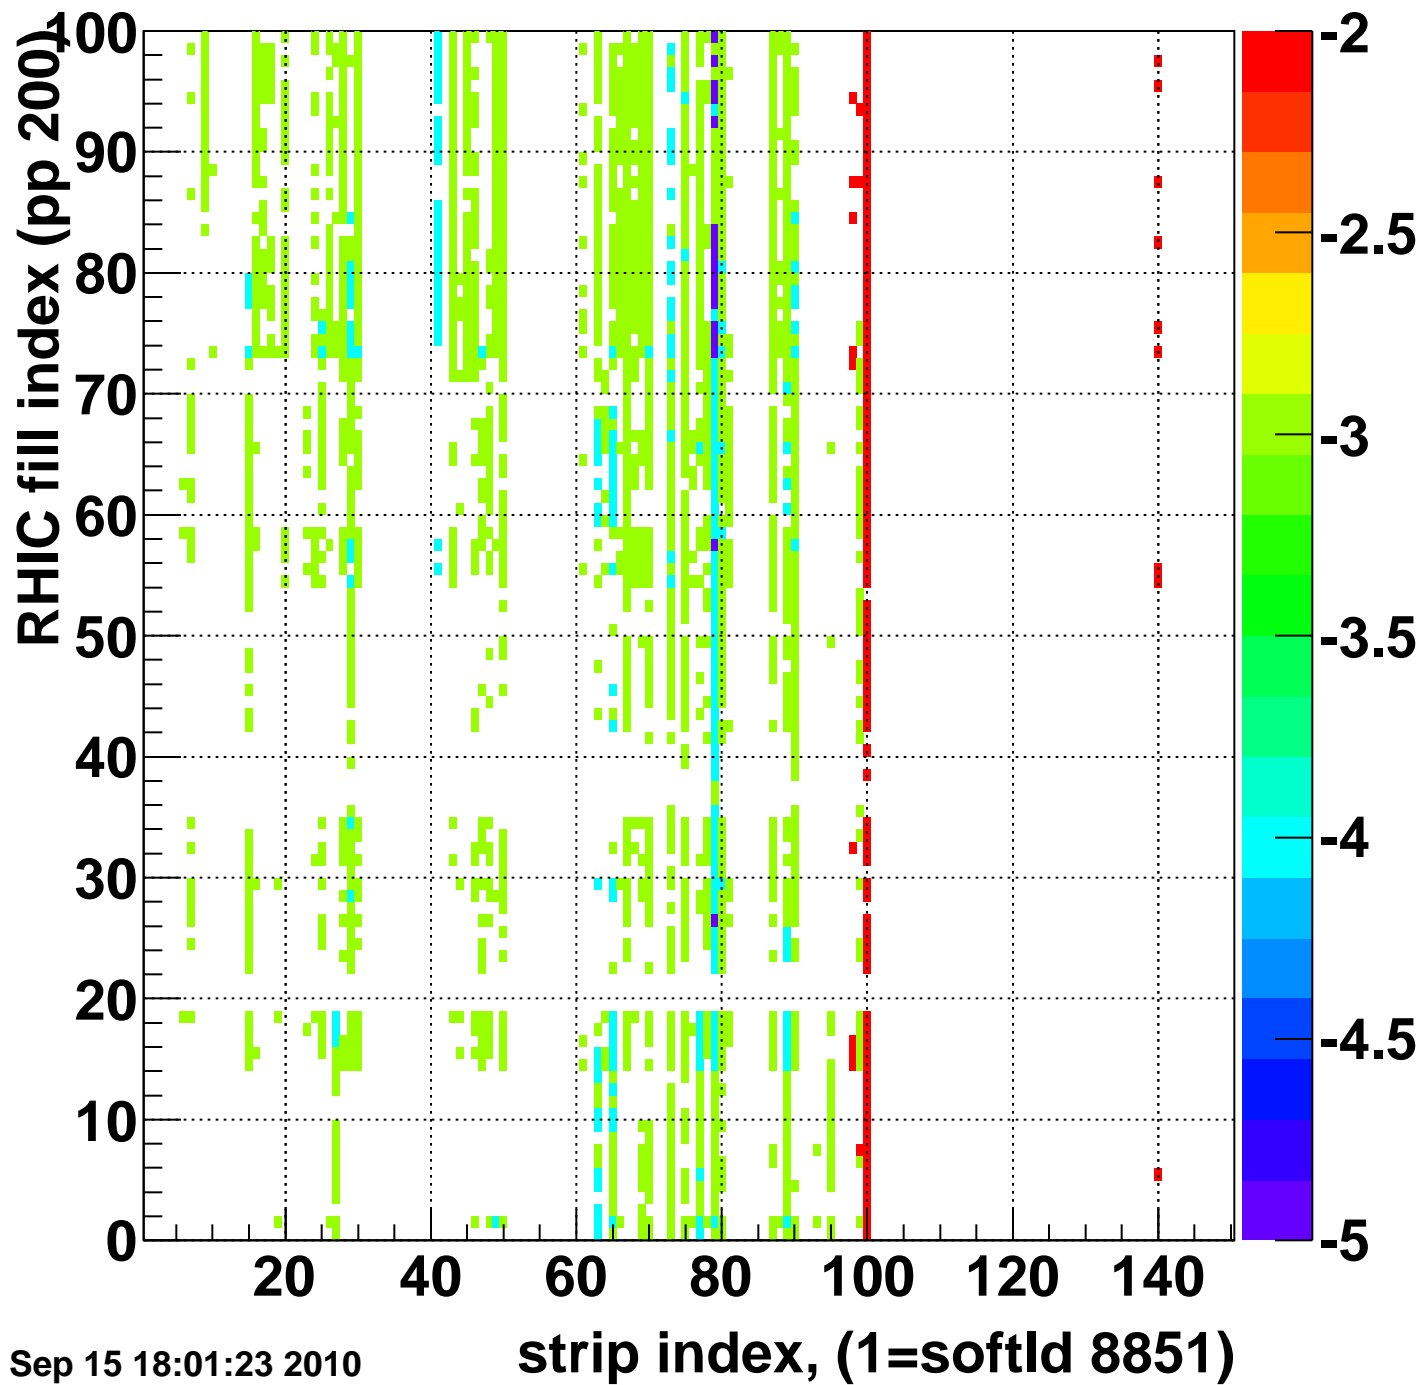

Rms of ped residuum (ADC), BSMDE mod=60, good strips

Entries 14065

Wed Sep 15 18:01:23 2010

Bad strips (color=error bits), BSMDE mod=60

Entries 935

Wed Sep 15 18:01:23 2010

Rms of ped residuum (ADC), BSMDP mod=60, good strips

Entries 9593

Wed Sep 15 18:01:23 2010

Bad strips (color=error bits), BSMDE mod=60

Entries 5407

Wed Sep 15 18:01:23 2010