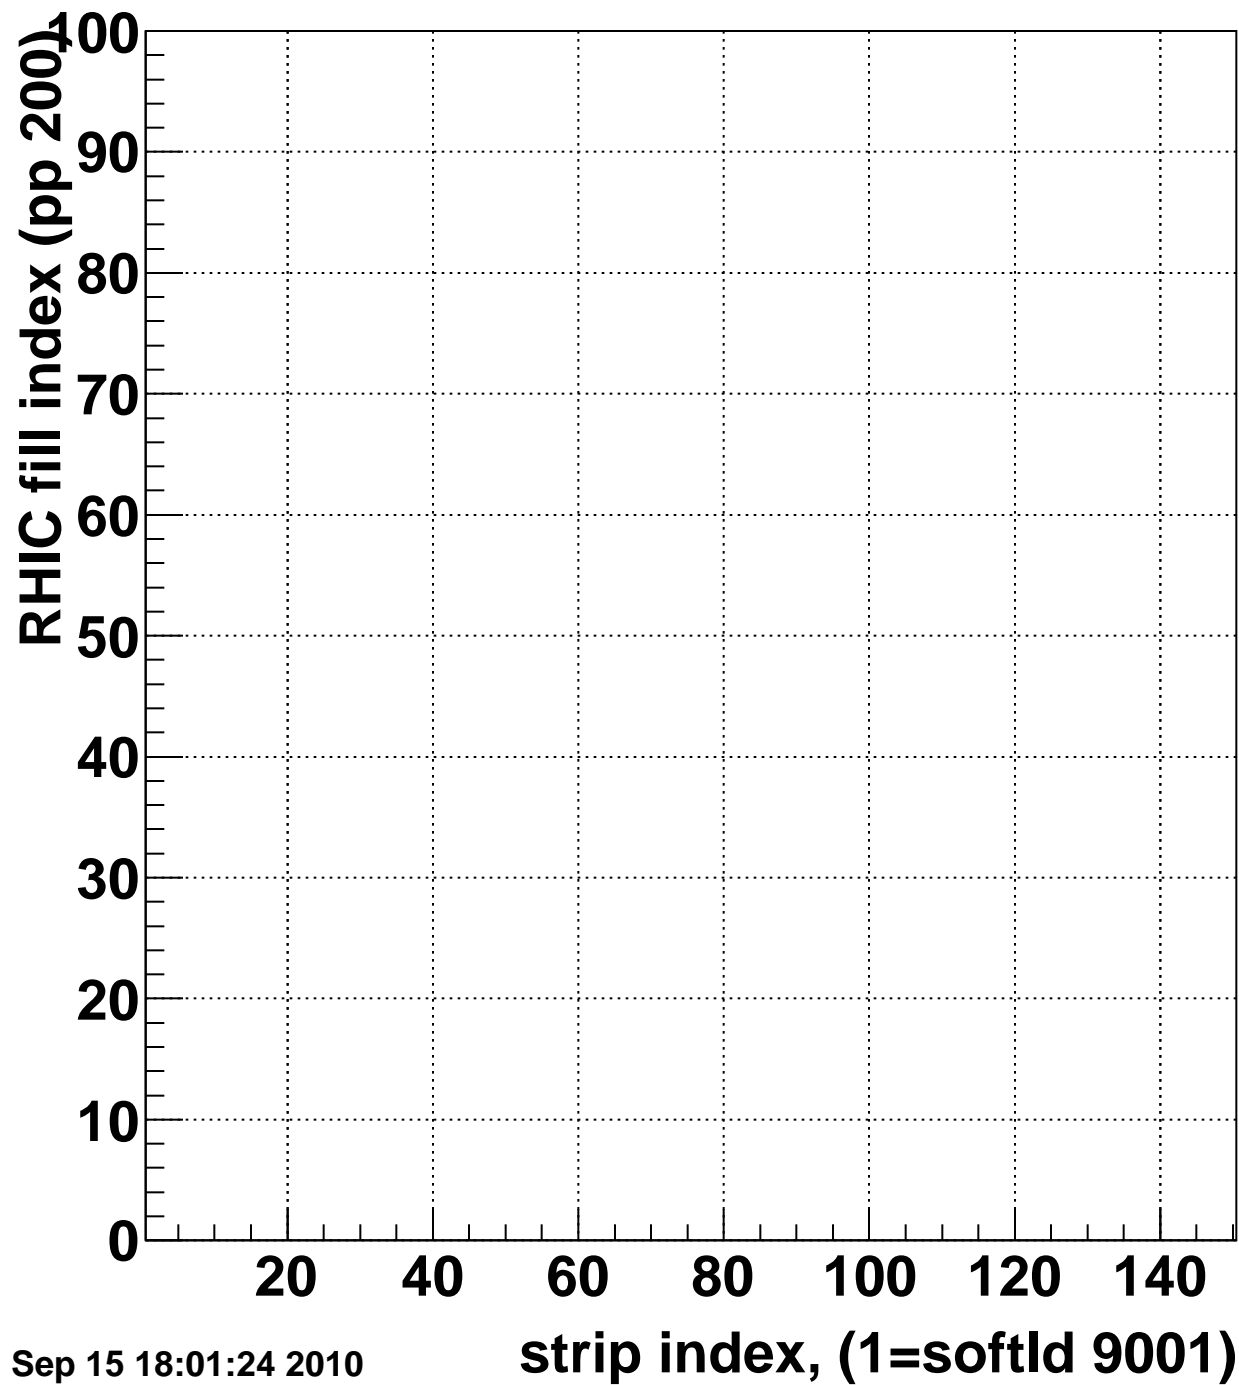

Rms of ped residuum (ADC), BSMDE mod=61, good strips

Entries 14500

Wed Sep 15 18:01:23 2010

Bad strips (color=error bits), BSMDE mod=61

Entries 500

Wed Sep 15 18:01:24 2010

Mpv of ped residuum (ADC), BSMDP mod=61, good strips

Entries 0

Wed Sep 15 18:01:24 2010

Bad strips (color=error bits), BSMDE mod=61

Entries 0

Wed Sep 15 18:01:24 2010