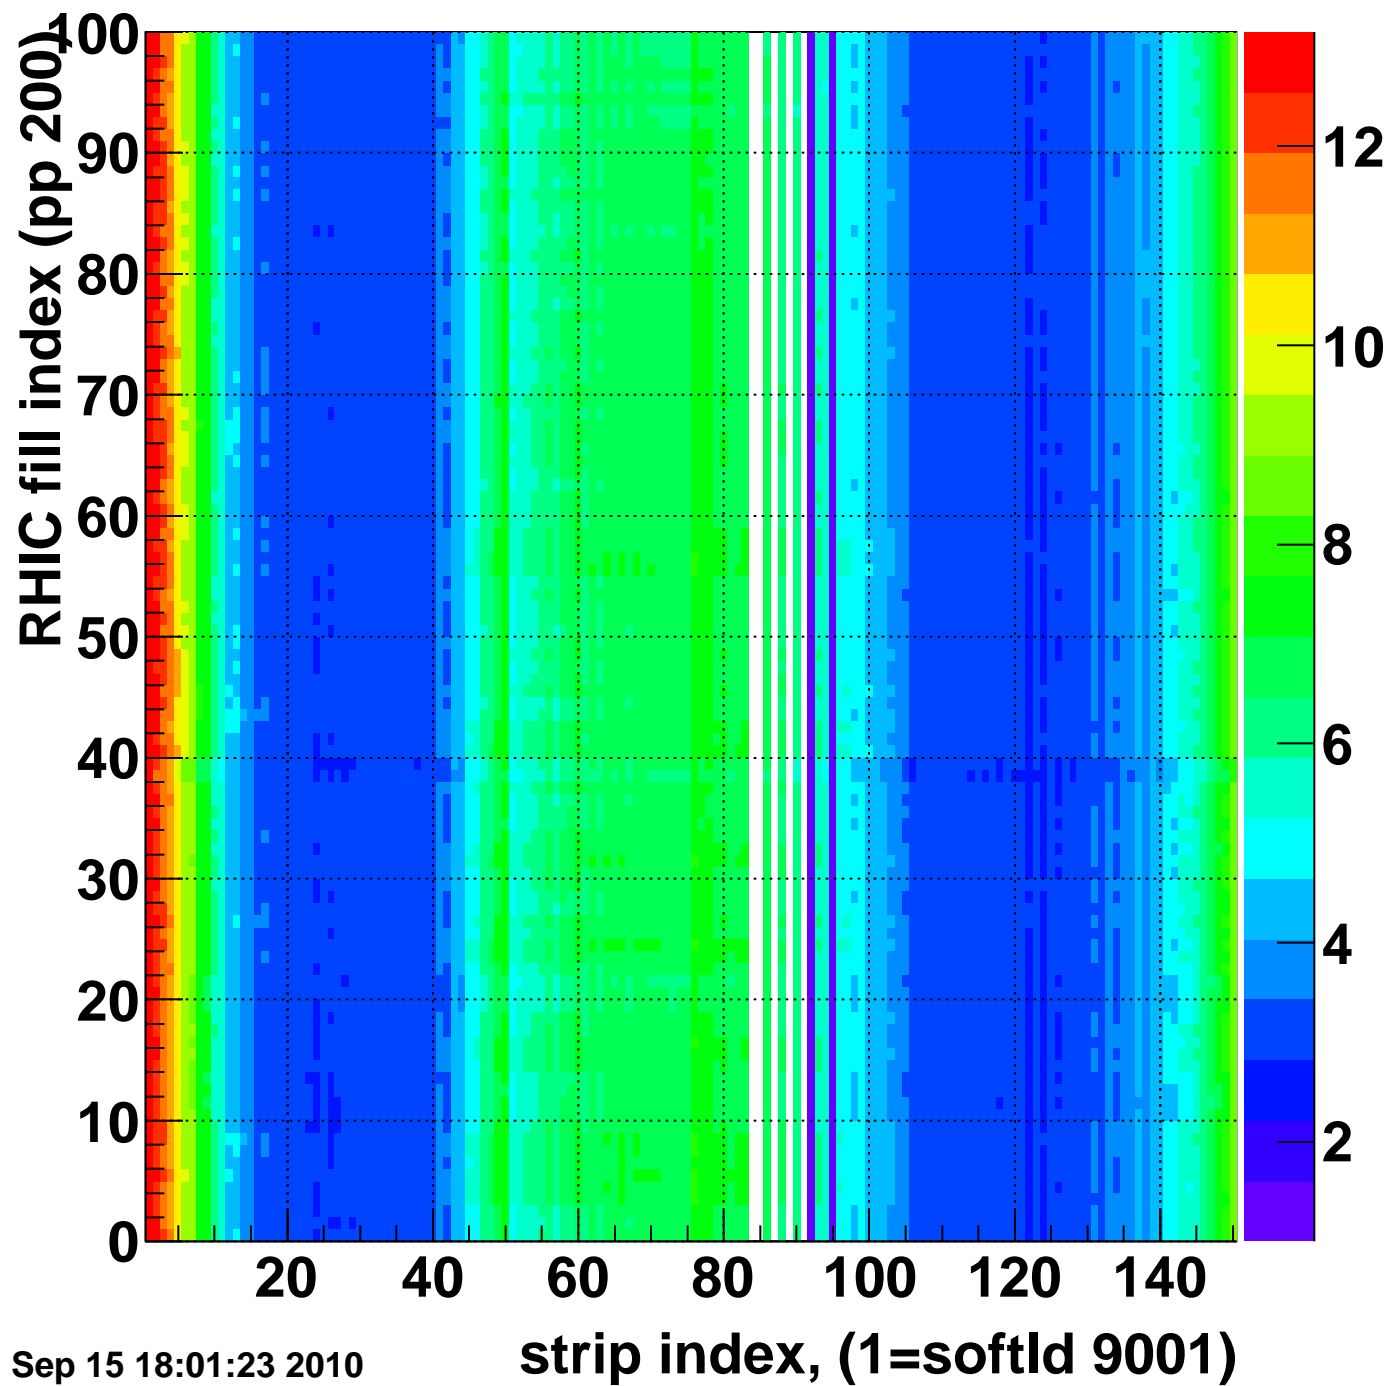

Rms of ped residuum (ADC), BSMDE mod=61, good strips

Entries 14500

Wed Sep 15 18:01:23 2010

Bad strips (color=error bits), BSMDE mod=61

Entries 500

Wed Sep 15 18:01:24 2010

Mpv of ped residuum (ADC), BSMDP mod=61, good strips

Entries 0

Wed Sep 15 18:01:24 2010

Bad strips (color=error bits), BSMDE mod=61

Entries 0

Wed Sep 15 18:01:24 2010