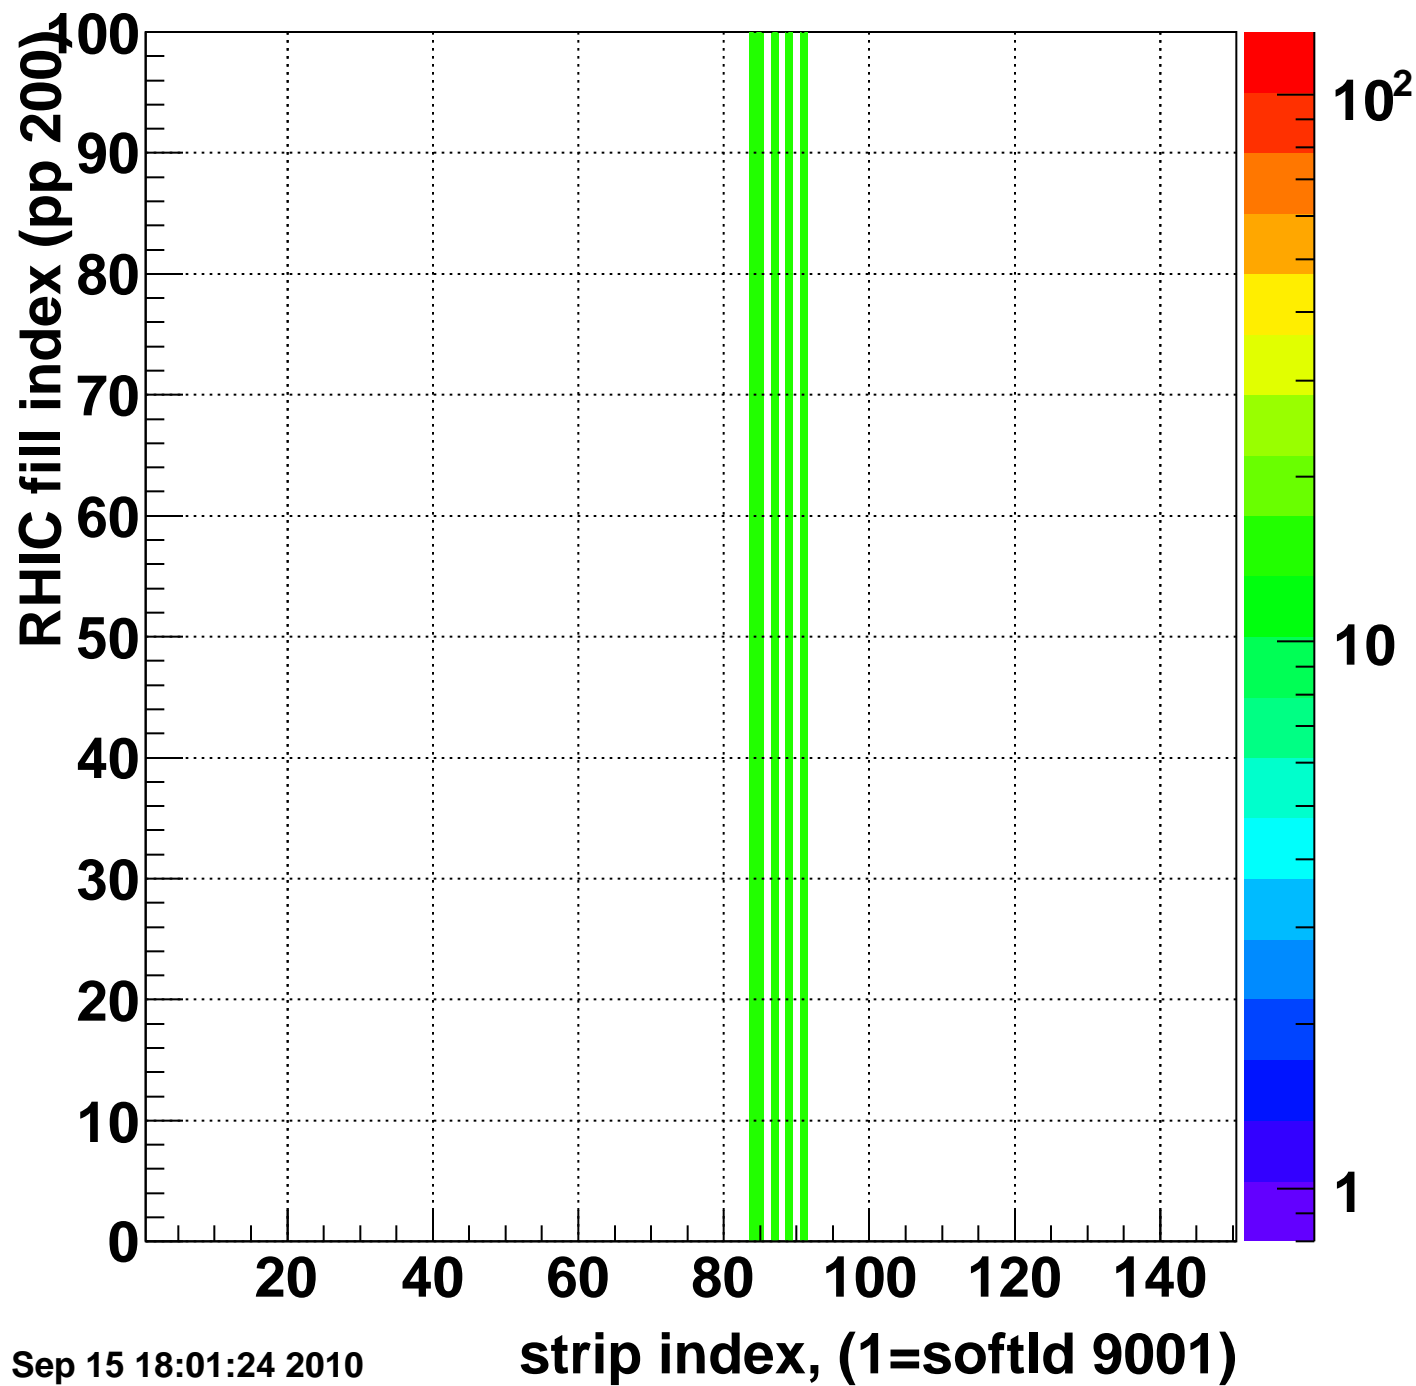

Rms of ped residuum (ADC), BSMDE mod=61, good strips

Entries 14500

Wed Sep 15 18:01:23 2010

Bad strips (color=error bits), BSMDE mod=61

Entries 500

Wed Sep 15 18:01:24 2010

Mpv of ped residuum (ADC), BSMDP mod=61, good strips

Entries 0

Wed Sep 15 18:01:24 2010

Bad strips (color=error bits), BSMDE mod=61

Entries 0

Wed Sep 15 18:01:24 2010