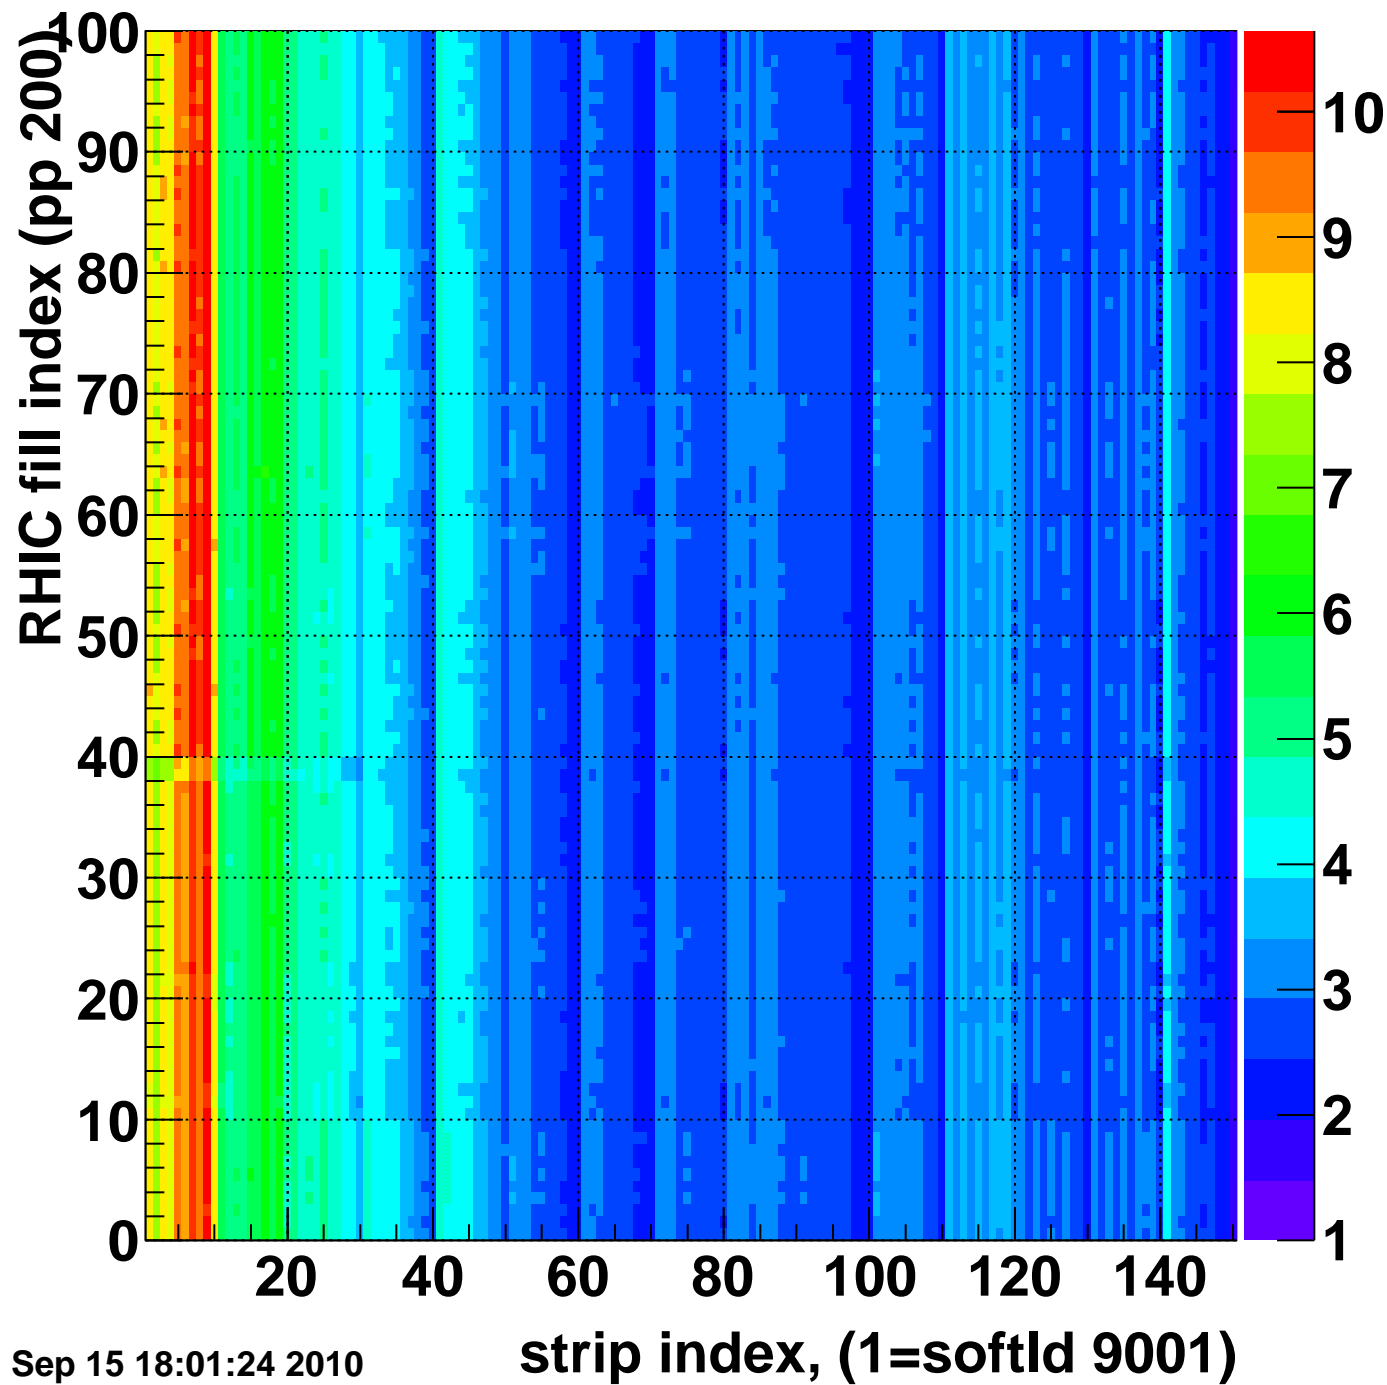

Rms of ped residuum (ADC), BSMDE mod=61, good strips

Entries 14500

Wed Sep 15 18:01:23 2010

Bad strips (color=error bits), BSMDE mod=61

Entries 500

Wed Sep 15 18:01:24 2010

Mpv of ped residuum (ADC), BSMDP mod=61, good strips

Entries 0

Wed Sep 15 18:01:24 2010

Bad strips (color=error bits), BSMDE mod=61

Entries 0

Wed Sep 15 18:01:24 2010