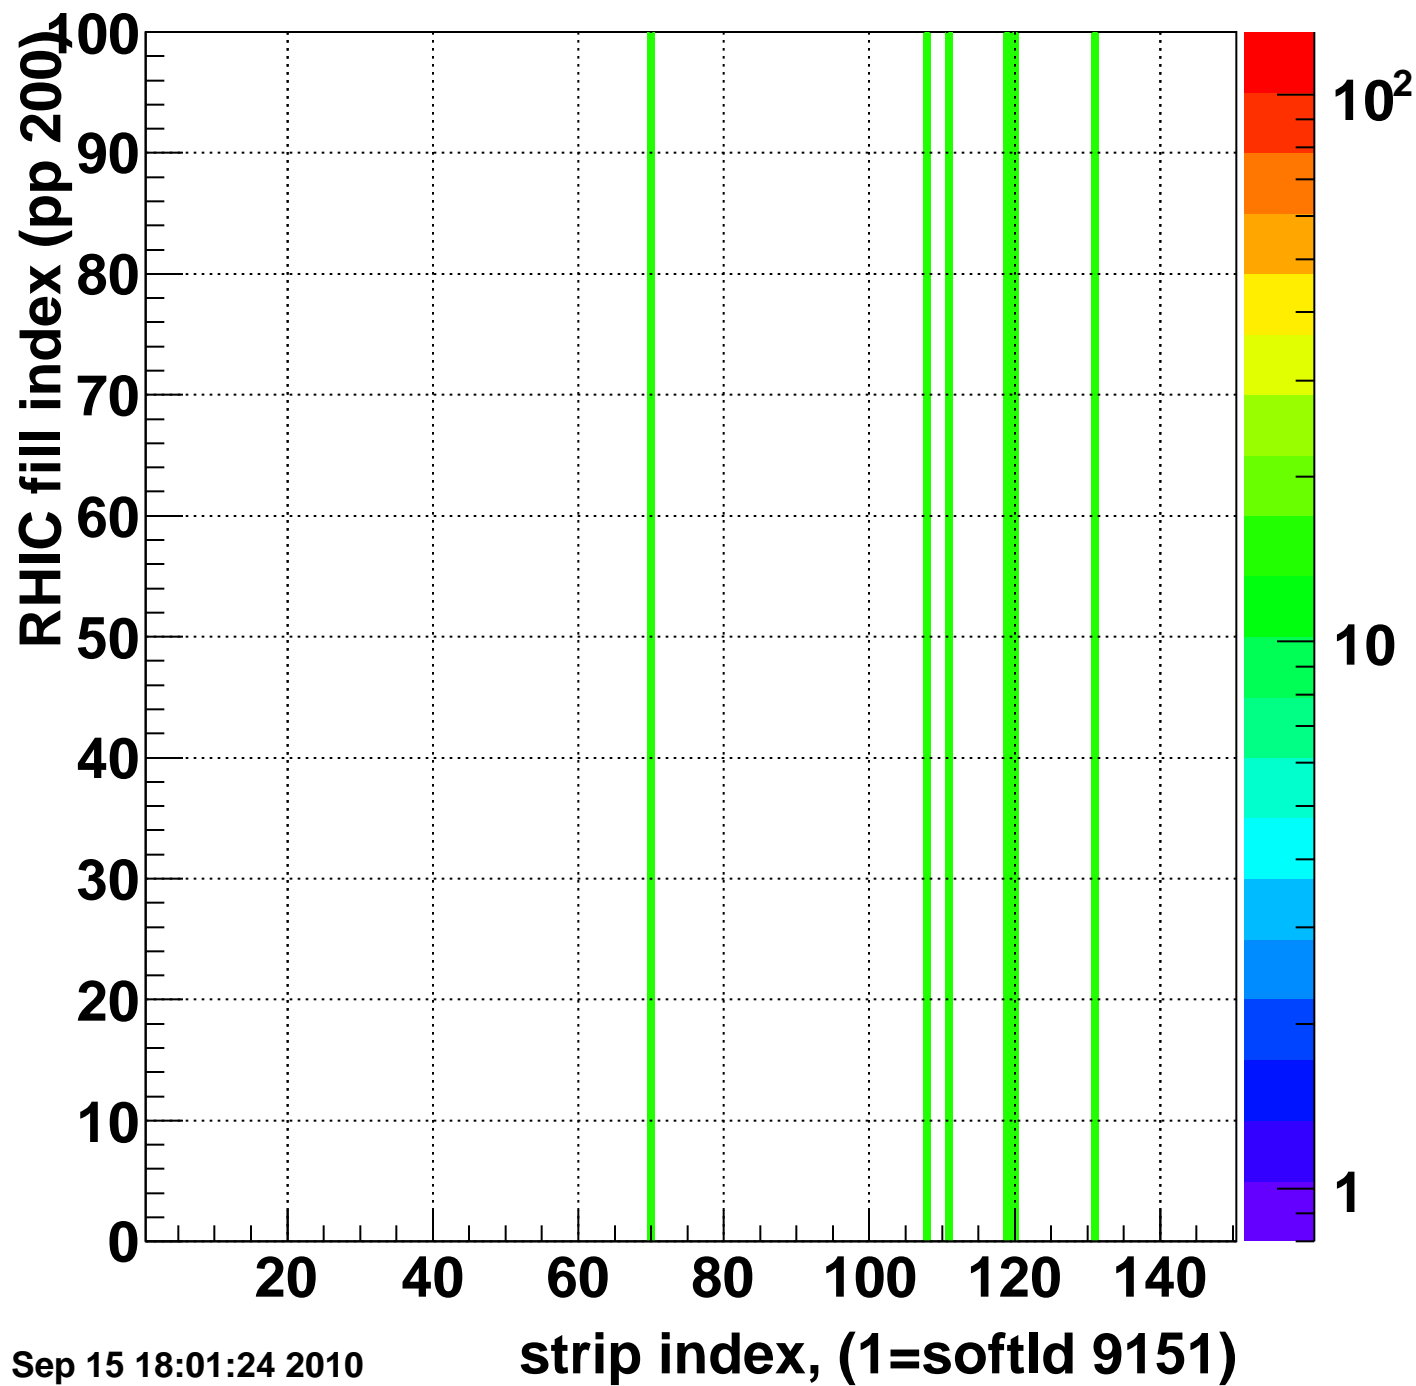

Rms of ped residuum (ADC), BSMDE mod=62, good strips

Entries 14400

Wed Sep 15 18:01:24 2010

Bad strips (color=error bits), BSMDE mod=62

Entries 600

Wed Sep 15 18:01:24 2010

Rms of ped residuum (ADC), BSMDP mod=62, good strips

Entries 15000

Wed Sep 15 18:01:24 2010

Bad strips (color=error bits), BSMDE mod=62

Entries 0

Wed Sep 15 18:01:24 2010