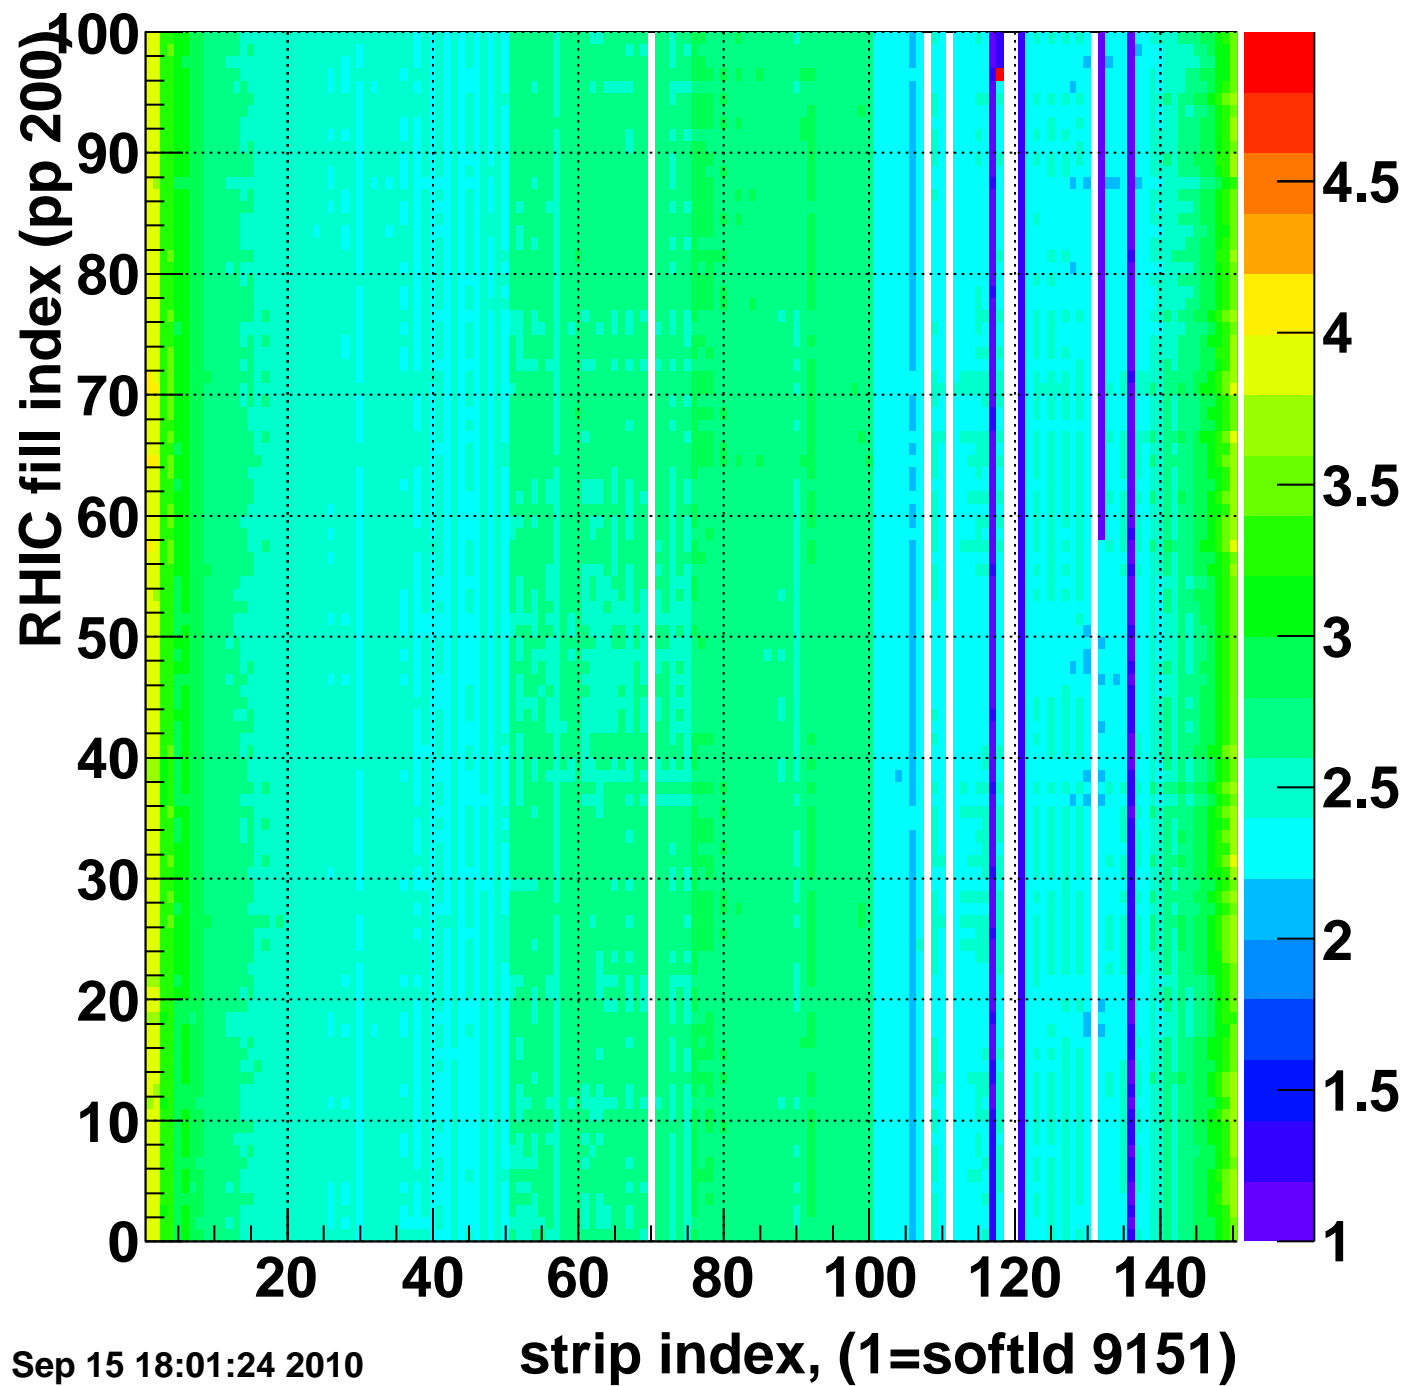

Rms of ped residuum (ADC), BSMDE mod=62, good strips

Entries 14400

Wed Sep 15 18:01:24 2010

Bad strips (color=error bits), BSMDE mod=62

Entries 600

Wed Sep 15 18:01:24 2010

Rms of ped residuum (ADC), BSMDP mod=62, good strips

Entries 15000

Wed Sep 15 18:01:24 2010

Bad strips (color=error bits), BSMDE mod=62

Entries 0

Wed Sep 15 18:01:24 2010