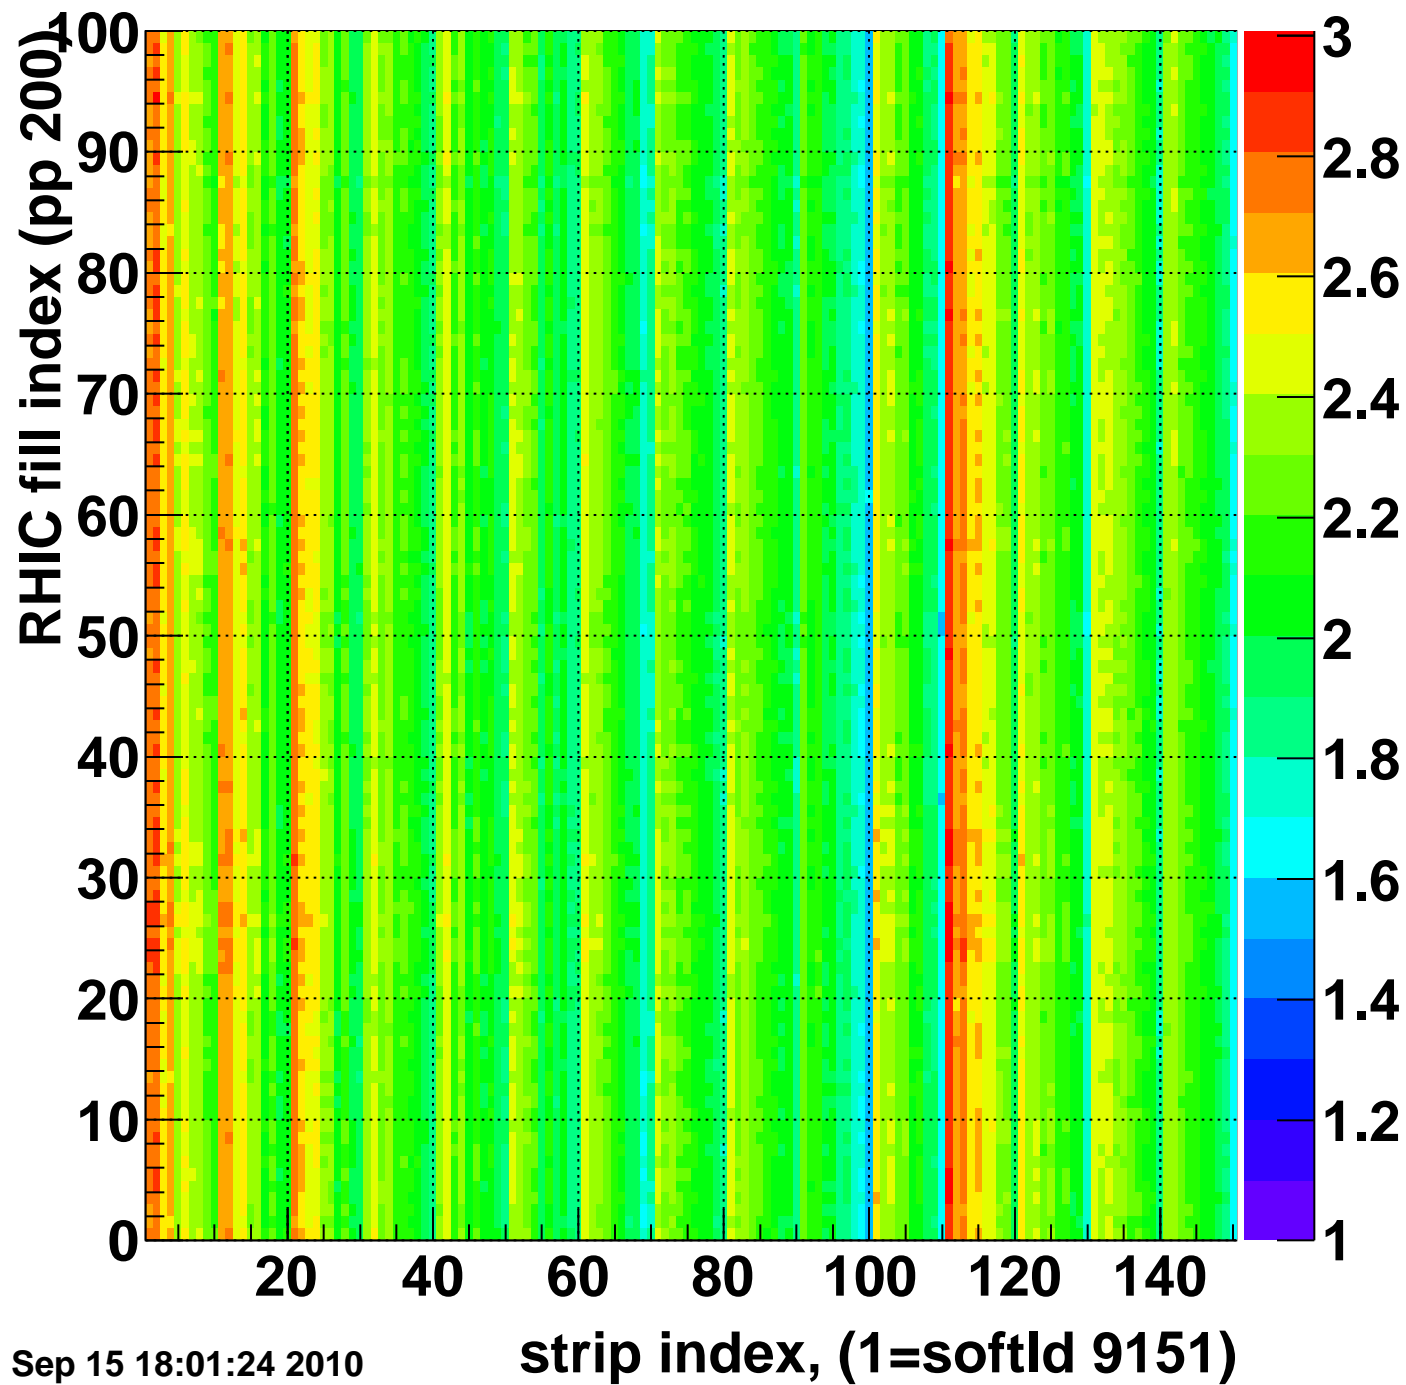

Rms of ped residuum (ADC), BSMDE mod=62, good strips

Entries 14400

Wed Sep 15 18:01:24 2010

Bad strips (color=error bits), BSMDE mod=62

Entries 600

Wed Sep 15 18:01:24 2010

Rms of ped residuum (ADC), BSMDP mod=62, good strips

Entries 15000

Wed Sep 15 18:01:24 2010

Bad strips (color=error bits), BSMDE mod=62

Entries 0

Wed Sep 15 18:01:24 2010