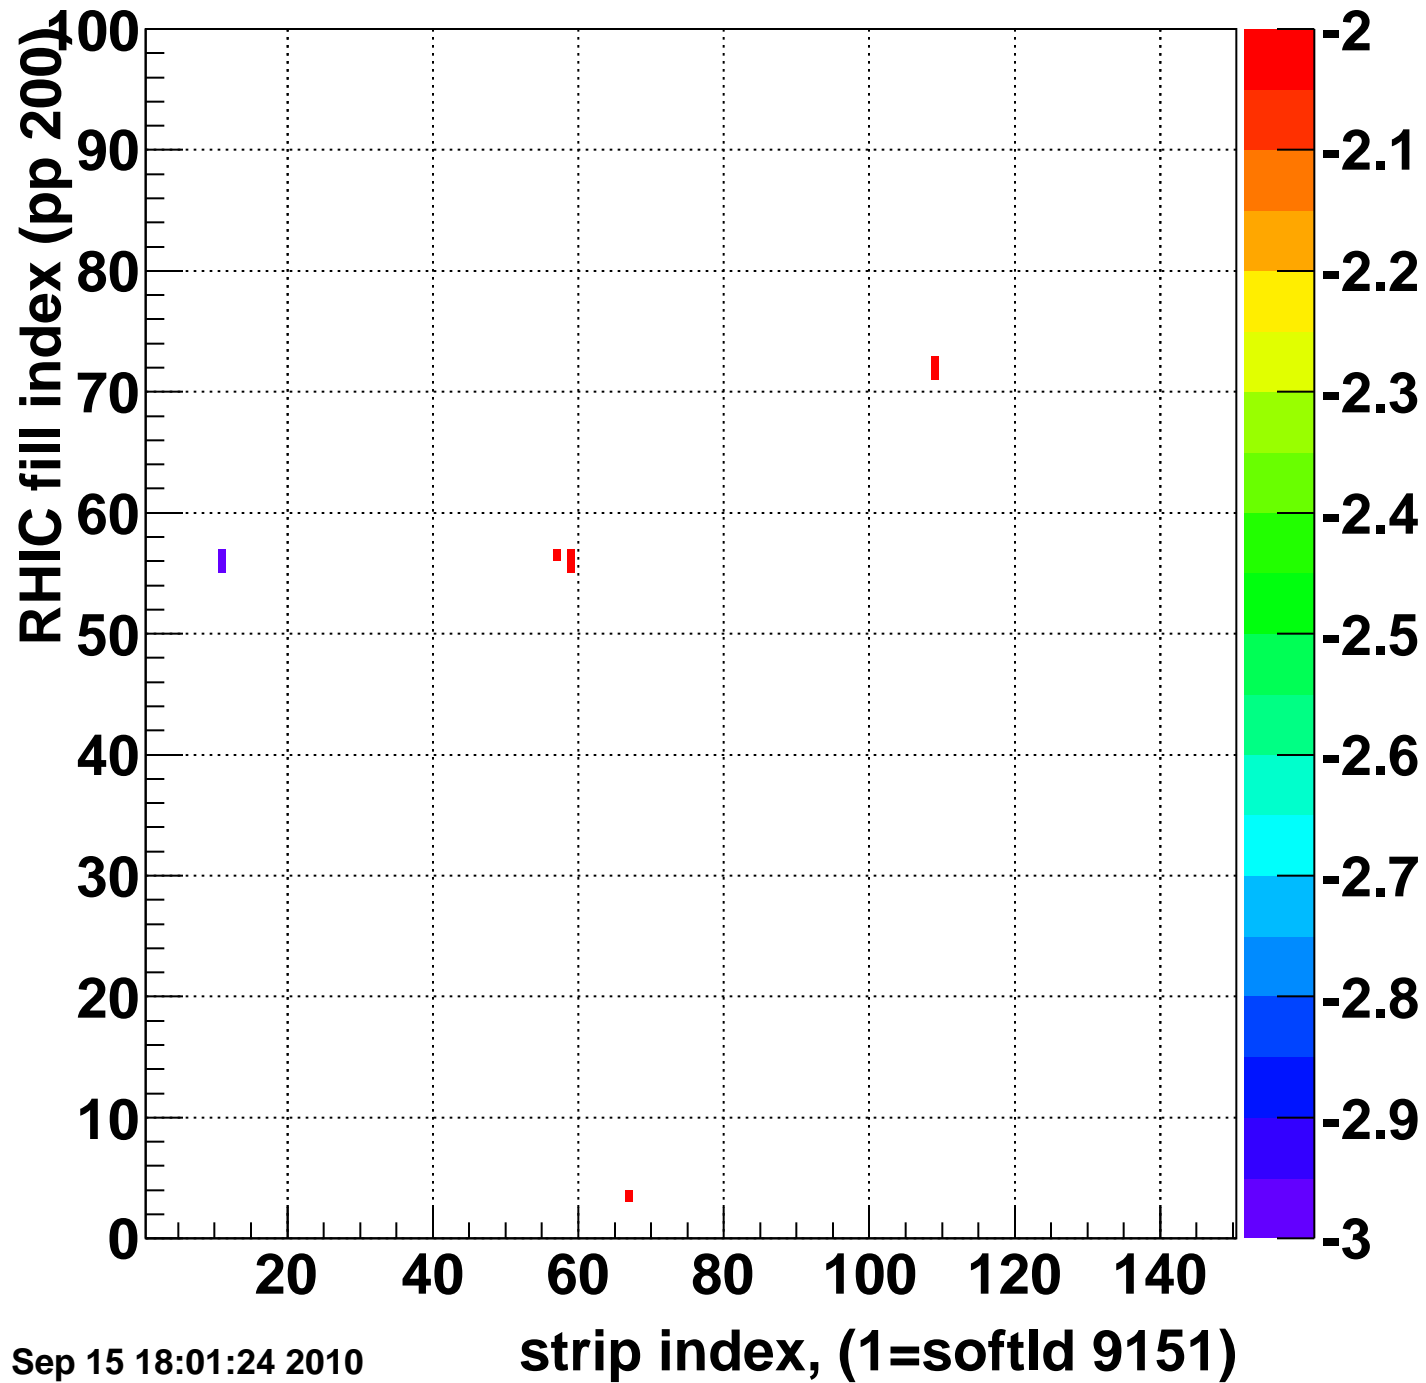

Rms of ped residuum (ADC), BSMDE mod=62, good strips

Entries 14400

Wed Sep 15 18:01:24 2010

Bad strips (color=error bits), BSMDE mod=62

Entries 600

Wed Sep 15 18:01:24 2010

Rms of ped residuum (ADC), BSMDP mod=62, good strips

Entries 15000

Wed Sep 15 18:01:24 2010

Bad strips (color=error bits), BSMDE mod=62

Entries 0

Wed Sep 15 18:01:24 2010