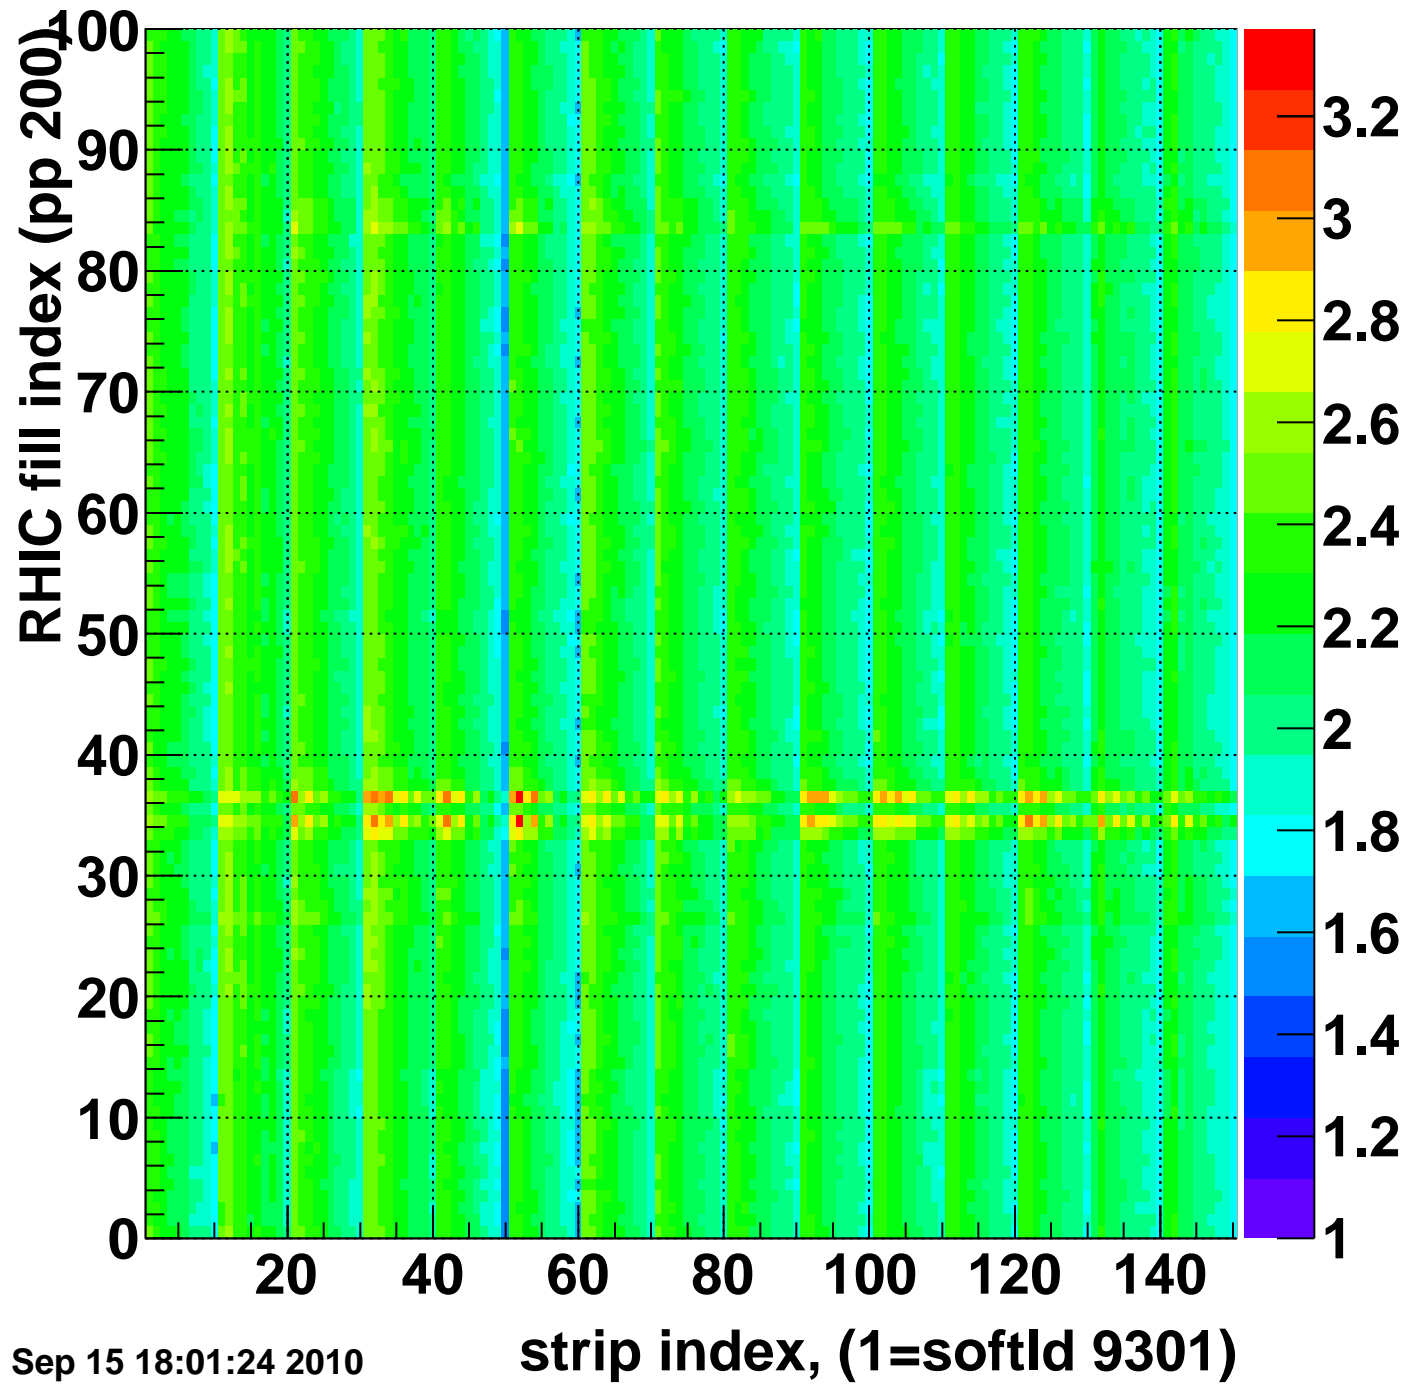

Rms of ped residuum (ADC), BSMDE mod=63, good strips

Entries 14900

Wed Sep 15 18:01:24 2010

Bad strips (color=error bits), BSMDE mod=63

Entries 100

Wed Sep 15 18:01:24 2010

Bad strips (color=error bits), BSMDE mod=63