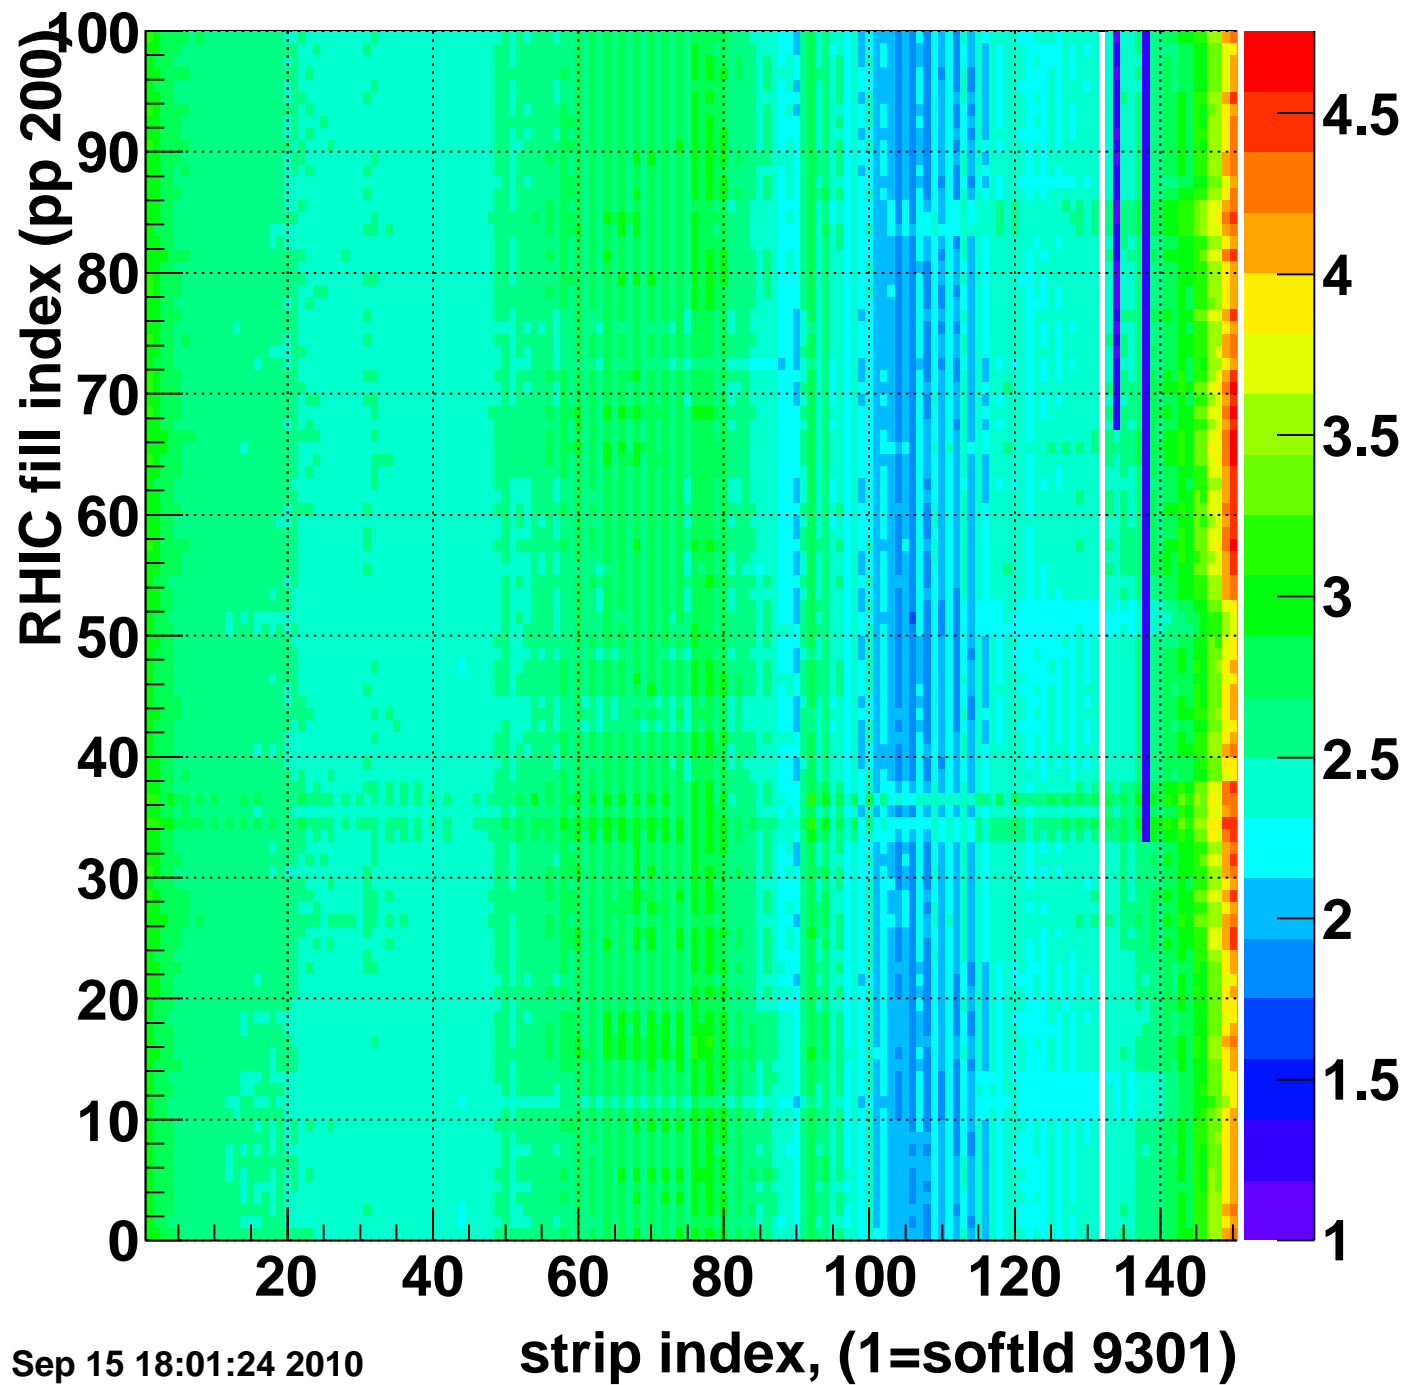

Rms of ped residuum (ADC), BSMDE mod=63, good strips

Entries 14900

Wed Sep 15 18:01:24 2010

Bad strips (color=error bits), BSMDE mod=63

Entries 100

Wed Sep 15 18:01:24 2010

Bad strips (color=error bits), BSMDE mod=63