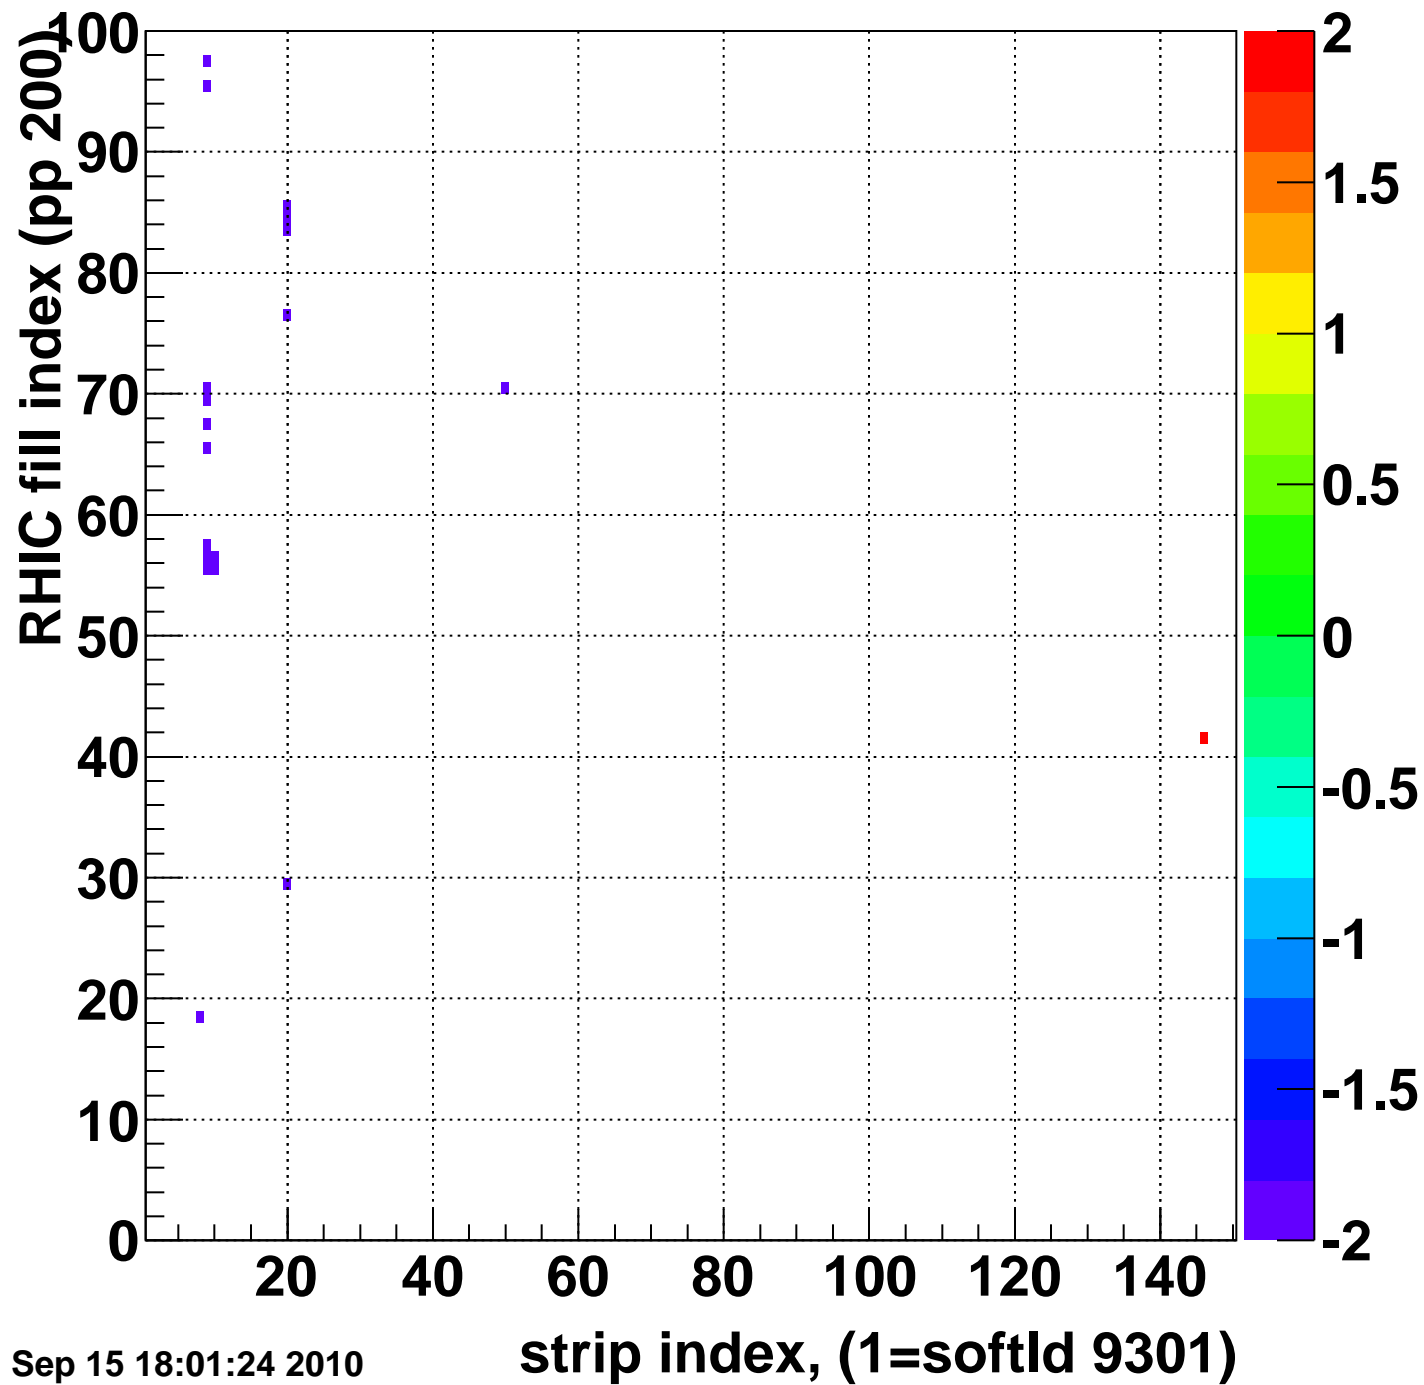

Rms of ped residuum (ADC), BSMDE mod=63, good strips

Entries 14900

Wed Sep 15 18:01:24 2010

Bad strips (color=error bits), BSMDE mod=63

Entries 100

Wed Sep 15 18:01:24 2010

Bad strips (color=error bits), BSMDE mod=63