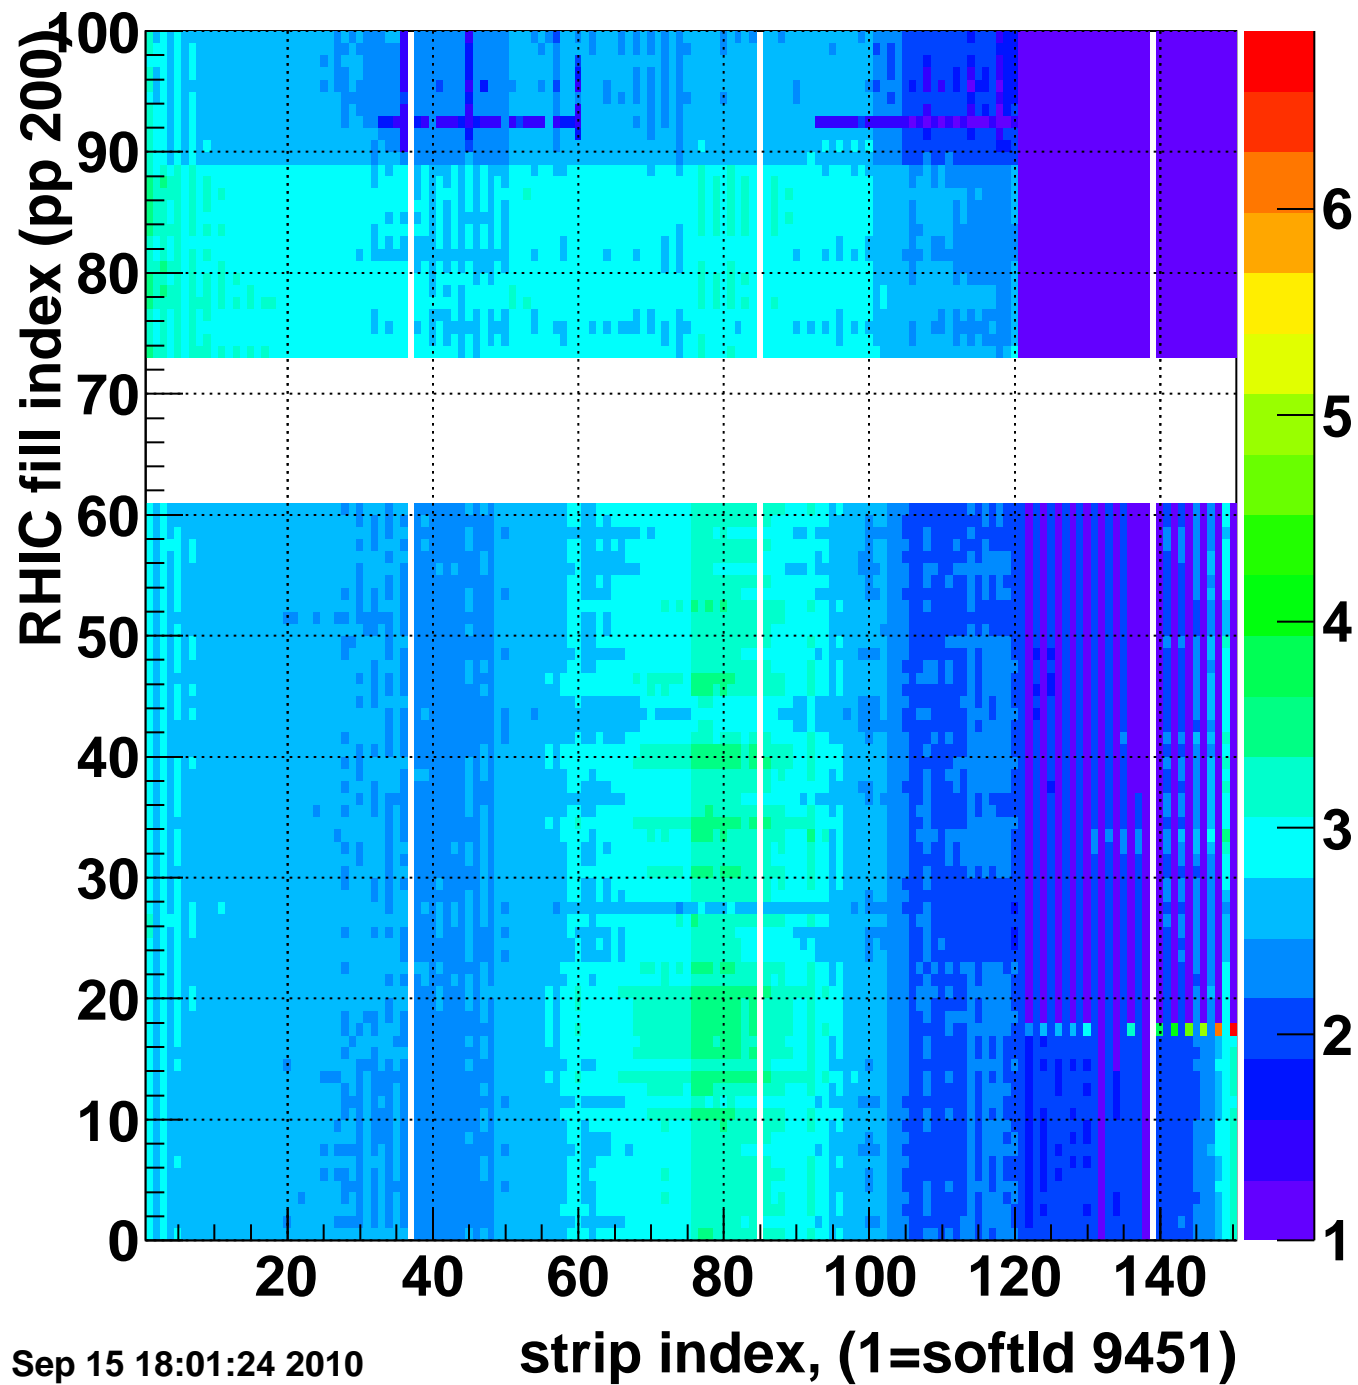

Rms of ped residuum (ADC), BSMDE mod=64, good strips

Entries 12936

Wed Sep 15 18:01:24 2010

Bad strips (color=error bits), BSMDE mod=64

Entries 2064

Wed Sep 15 18:01:25 2010

Bad strips (color=error bits), BSMDE mod=64

Entries 1800

Wed Sep 15 18:01:25 2010