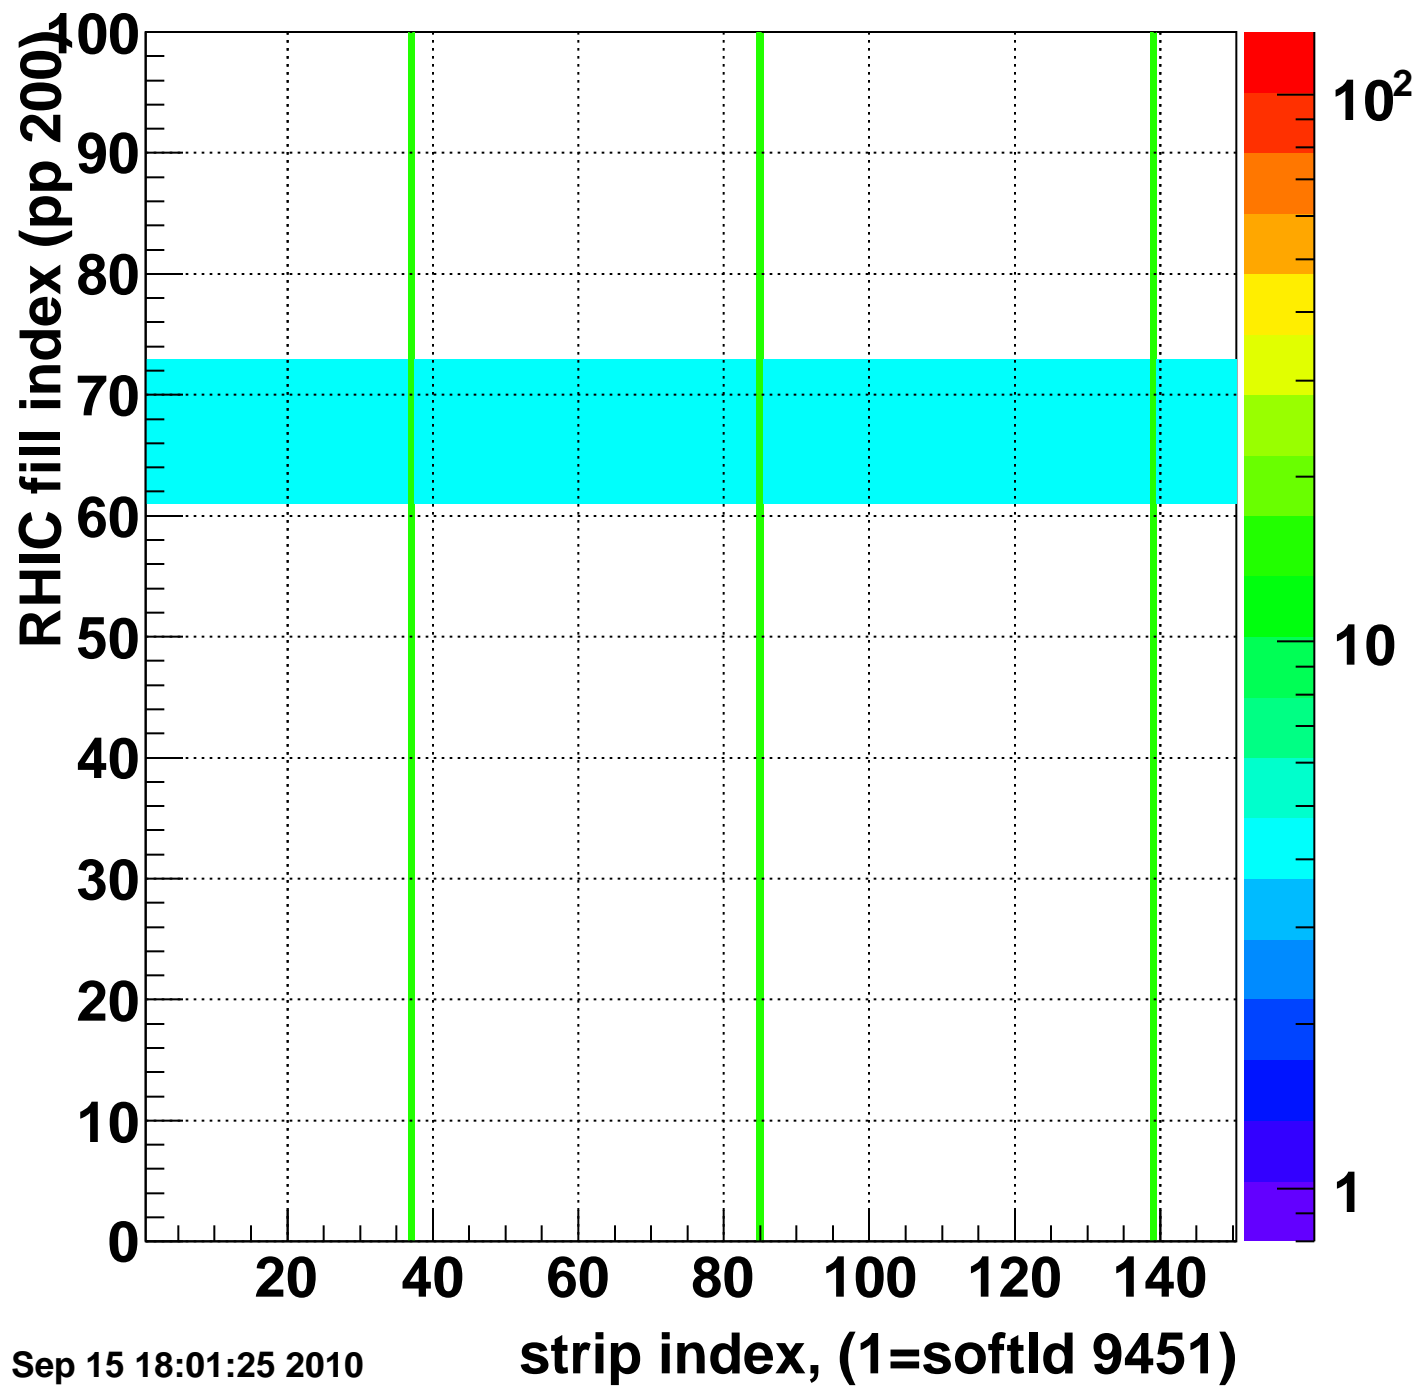

Rms of ped residuum (ADC), BSMDE mod=64, good strips

Entries 12936

Wed Sep 15 18:01:24 2010

Bad strips (color=error bits), BSMDE mod=64

Entries 2064

Wed Sep 15 18:01:25 2010

Bad strips (color=error bits), BSMDE mod=64

Entries 1800

Wed Sep 15 18:01:25 2010