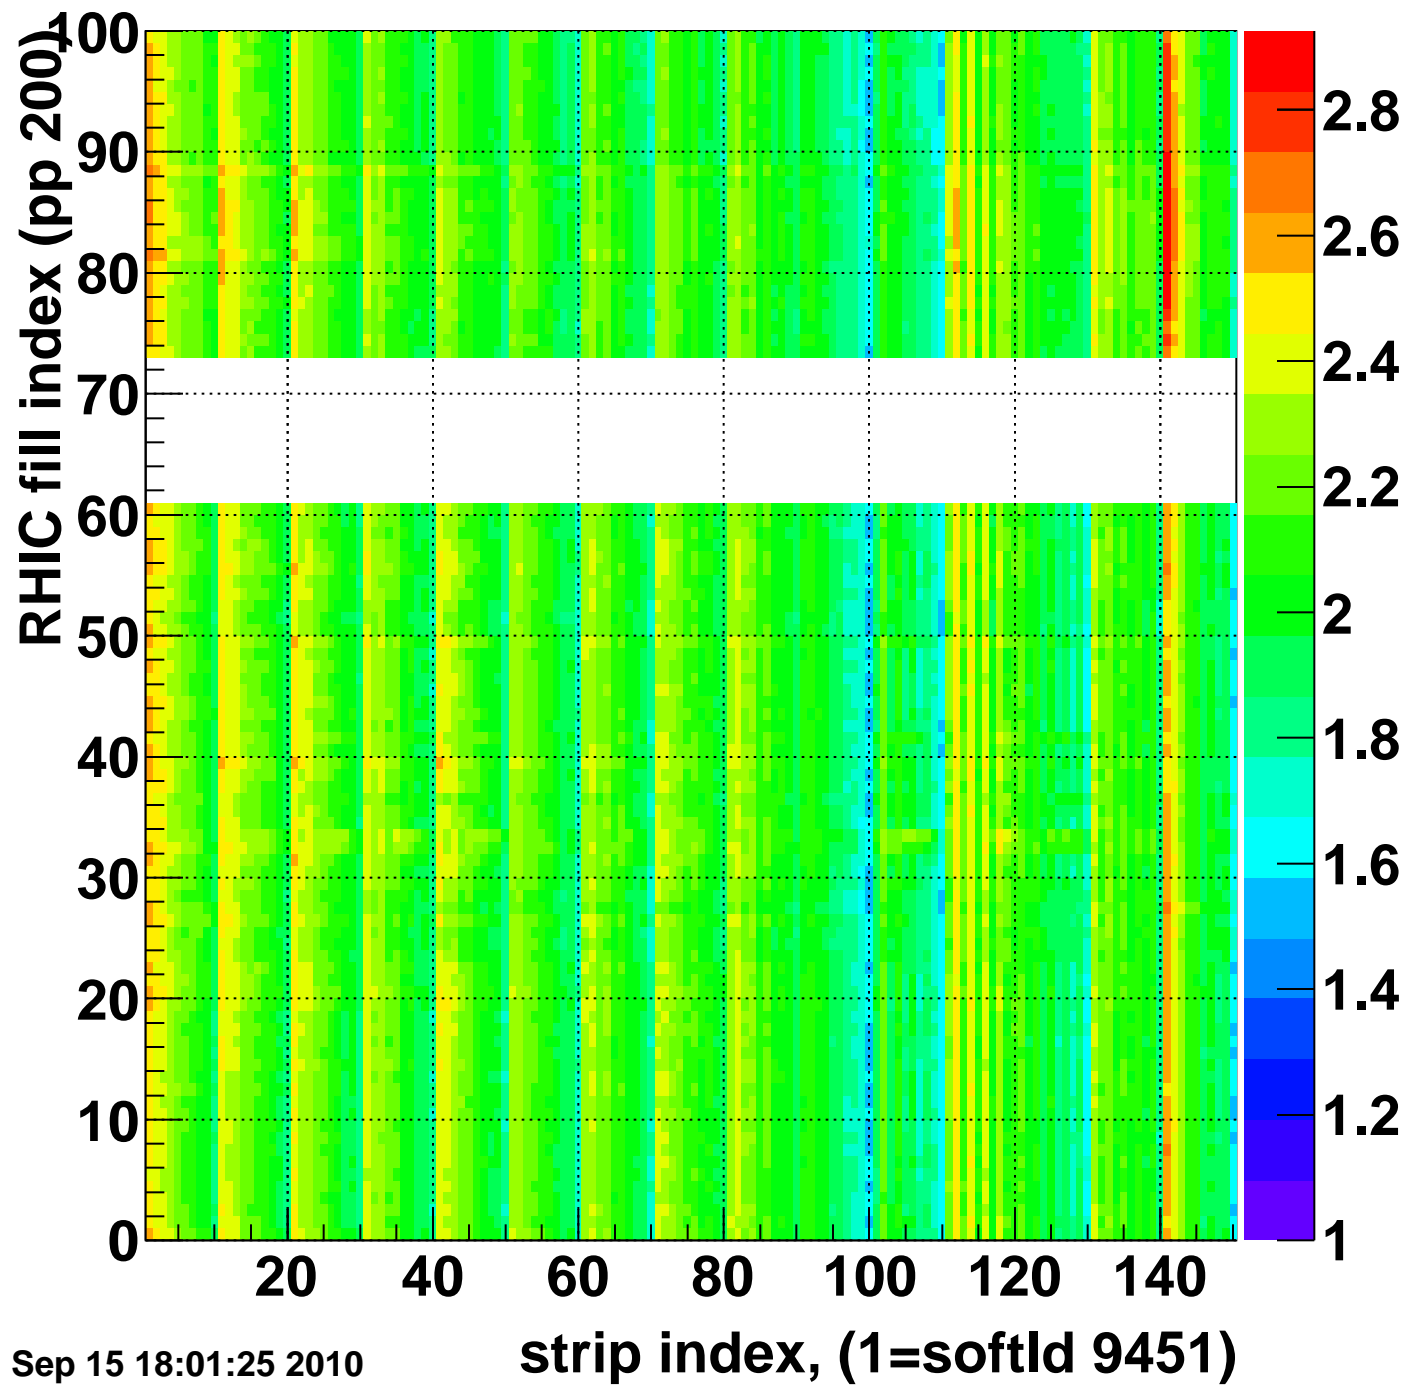

Rms of ped residuum (ADC), BSMDE mod=64, good strips

Entries 12936

Wed Sep 15 18:01:24 2010

Bad strips (color=error bits), BSMDE mod=64

Entries 2064

Wed Sep 15 18:01:25 2010

Bad strips (color=error bits), BSMDE mod=64

Entries 1800

Wed Sep 15 18:01:25 2010