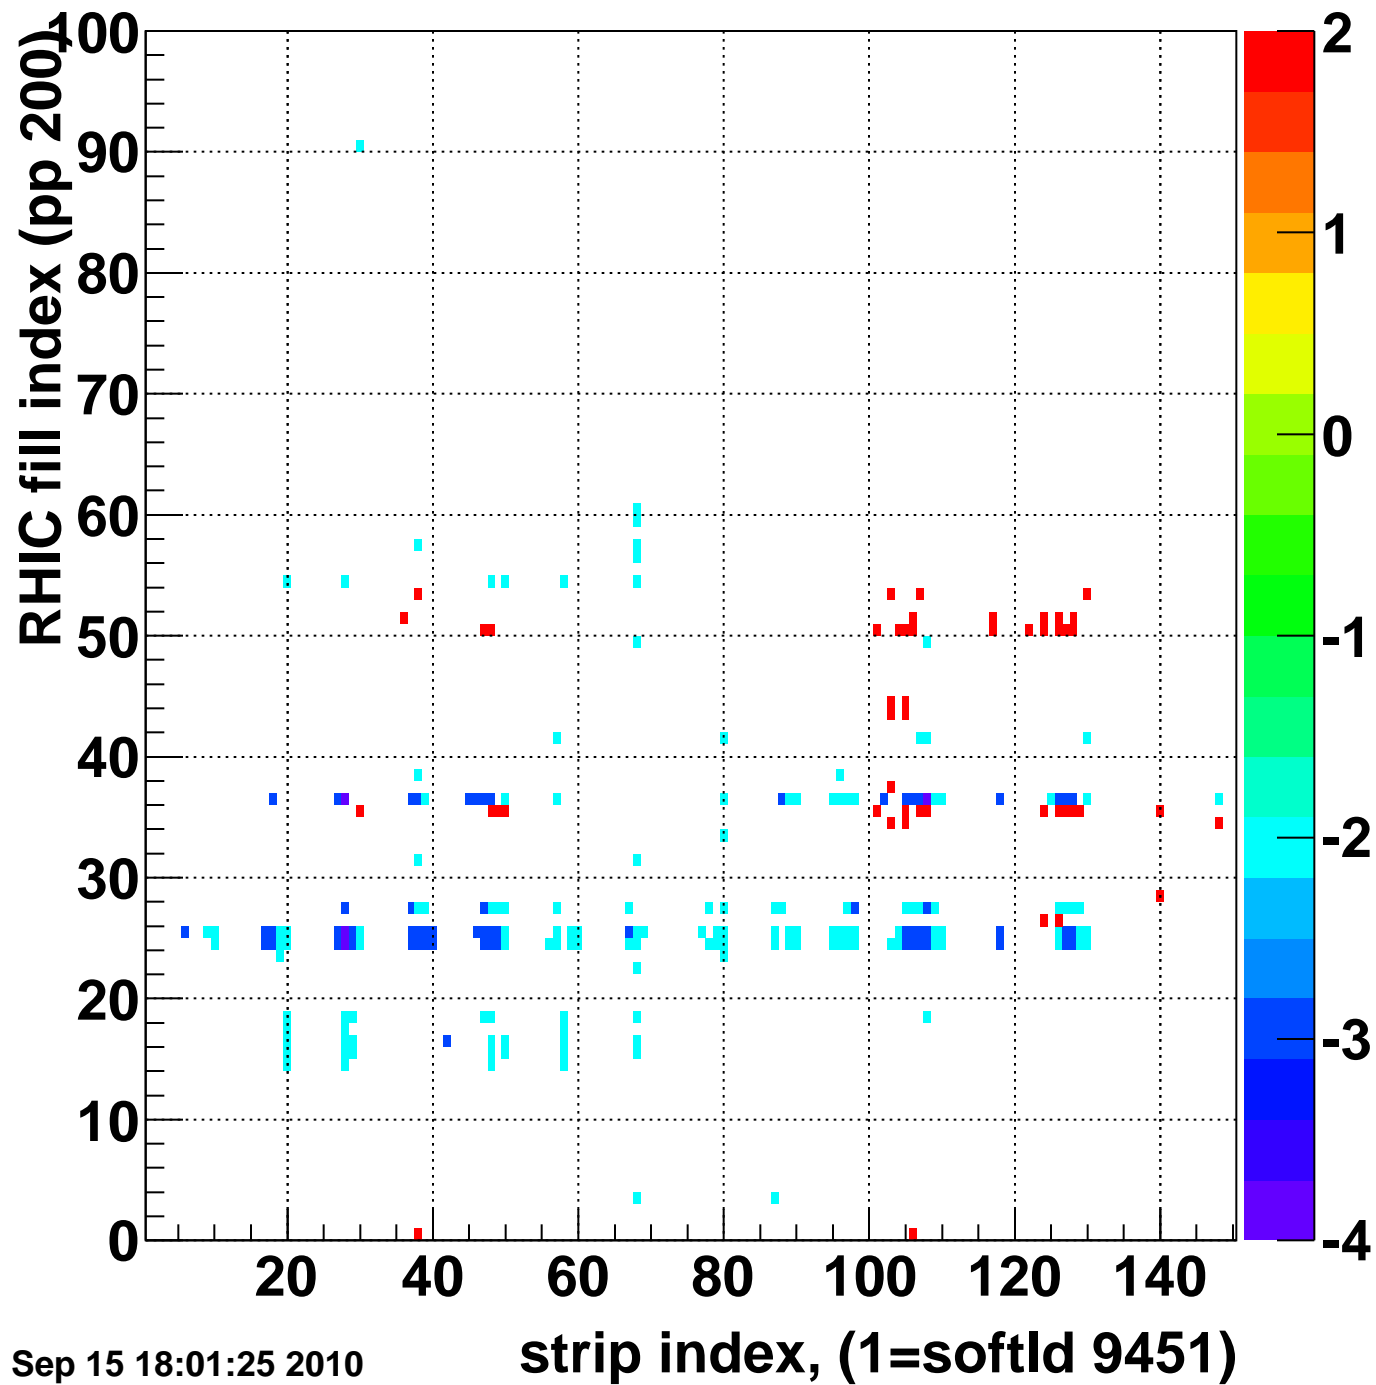

Rms of ped residuum (ADC), BSMDE mod=64, good strips

Entries 12936

Wed Sep 15 18:01:24 2010

Bad strips (color=error bits), BSMDE mod=64

Entries 2064

Wed Sep 15 18:01:25 2010

Bad strips (color=error bits), BSMDE mod=64

Entries 1800

Wed Sep 15 18:01:25 2010