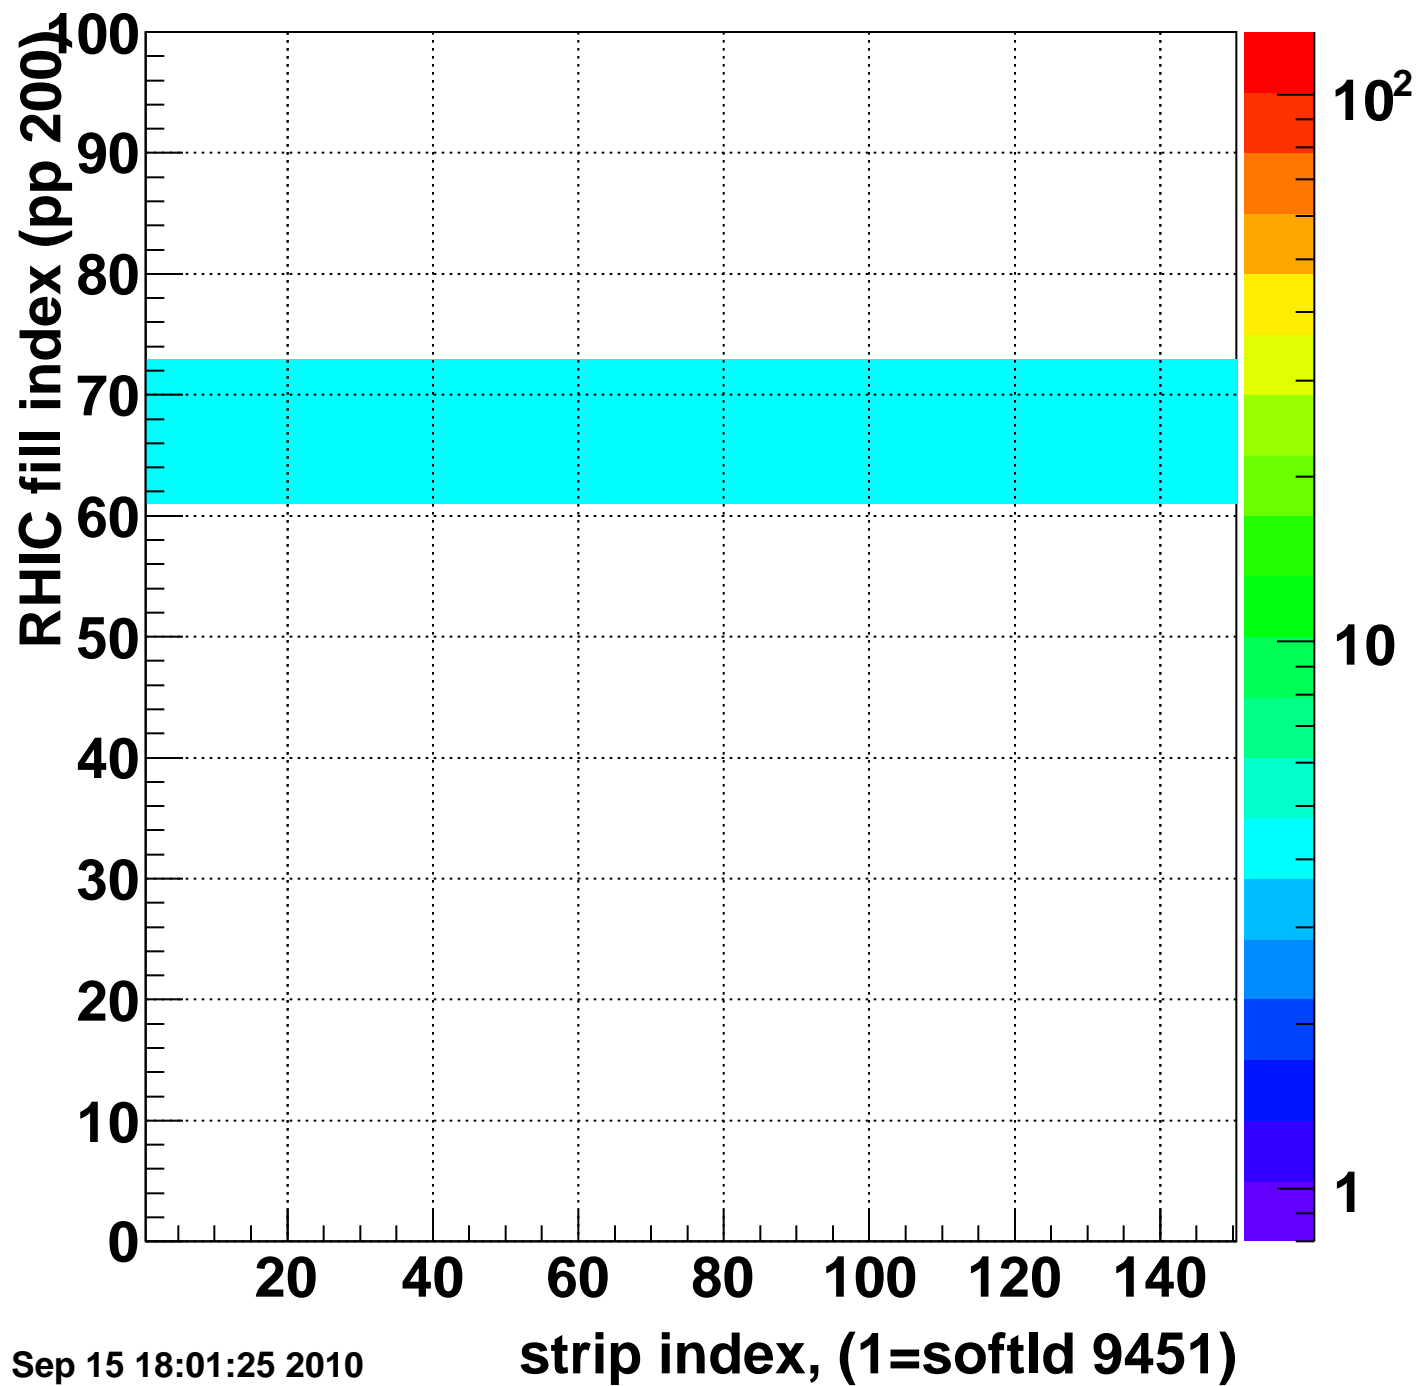

Rms of ped residuum (ADC), BSMDE mod=64, good strips

Entries 12936

Wed Sep 15 18:01:24 2010

Bad strips (color=error bits), BSMDE mod=64

Entries 2064

Wed Sep 15 18:01:25 2010

Bad strips (color=error bits), BSMDE mod=64

Entries 1800

Wed Sep 15 18:01:25 2010