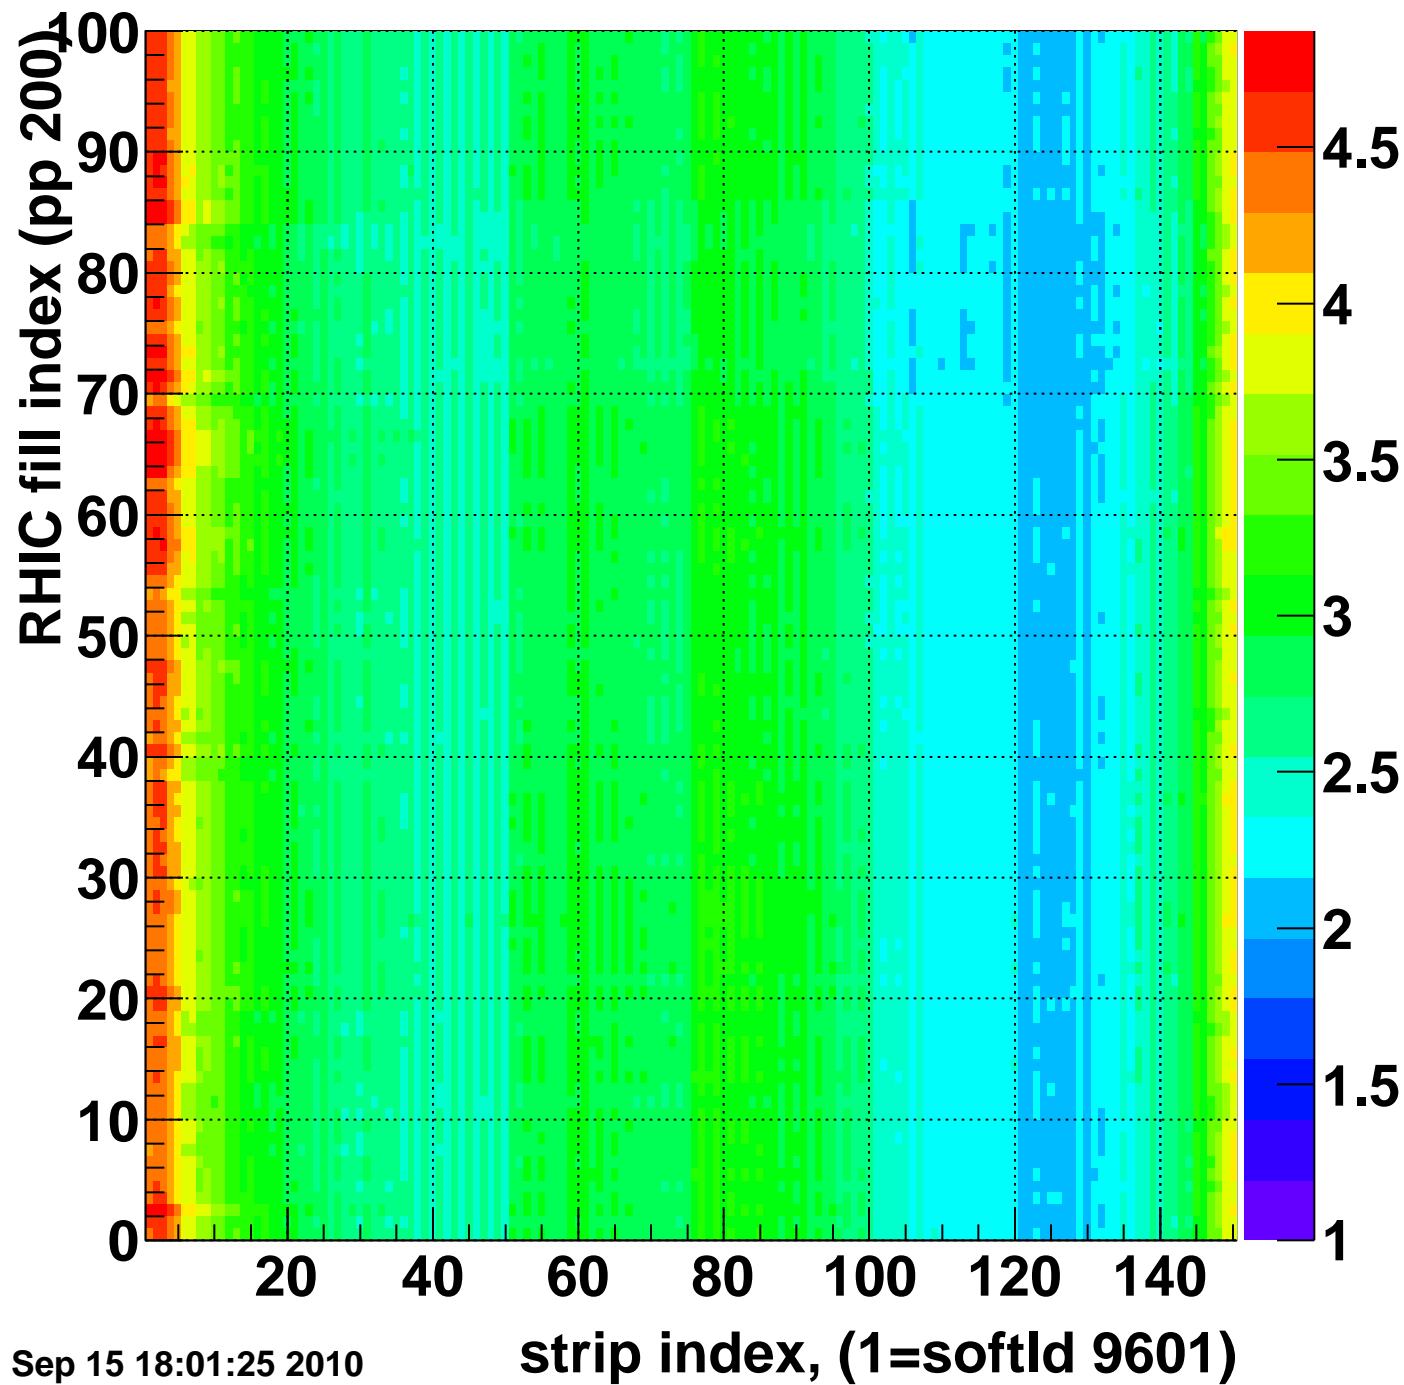

Rms of ped residuum (ADC), BSMDE mod=65, good strips

Entries 15000

Wed Sep 15 18:01:25 2010

Bad strips (color=error bits), BSMDE mod=65

Entries 0

Wed Sep 15 18:01:25 2010

Rms of ped residuum (ADC), BSMDP mod=65, good strips

Entries 15000

Wed Sep 15 18:01:25 2010

Bad strips (color=error bits), BSMDE mod=65

Entries 0

Wed Sep 15 18:01:25 2010