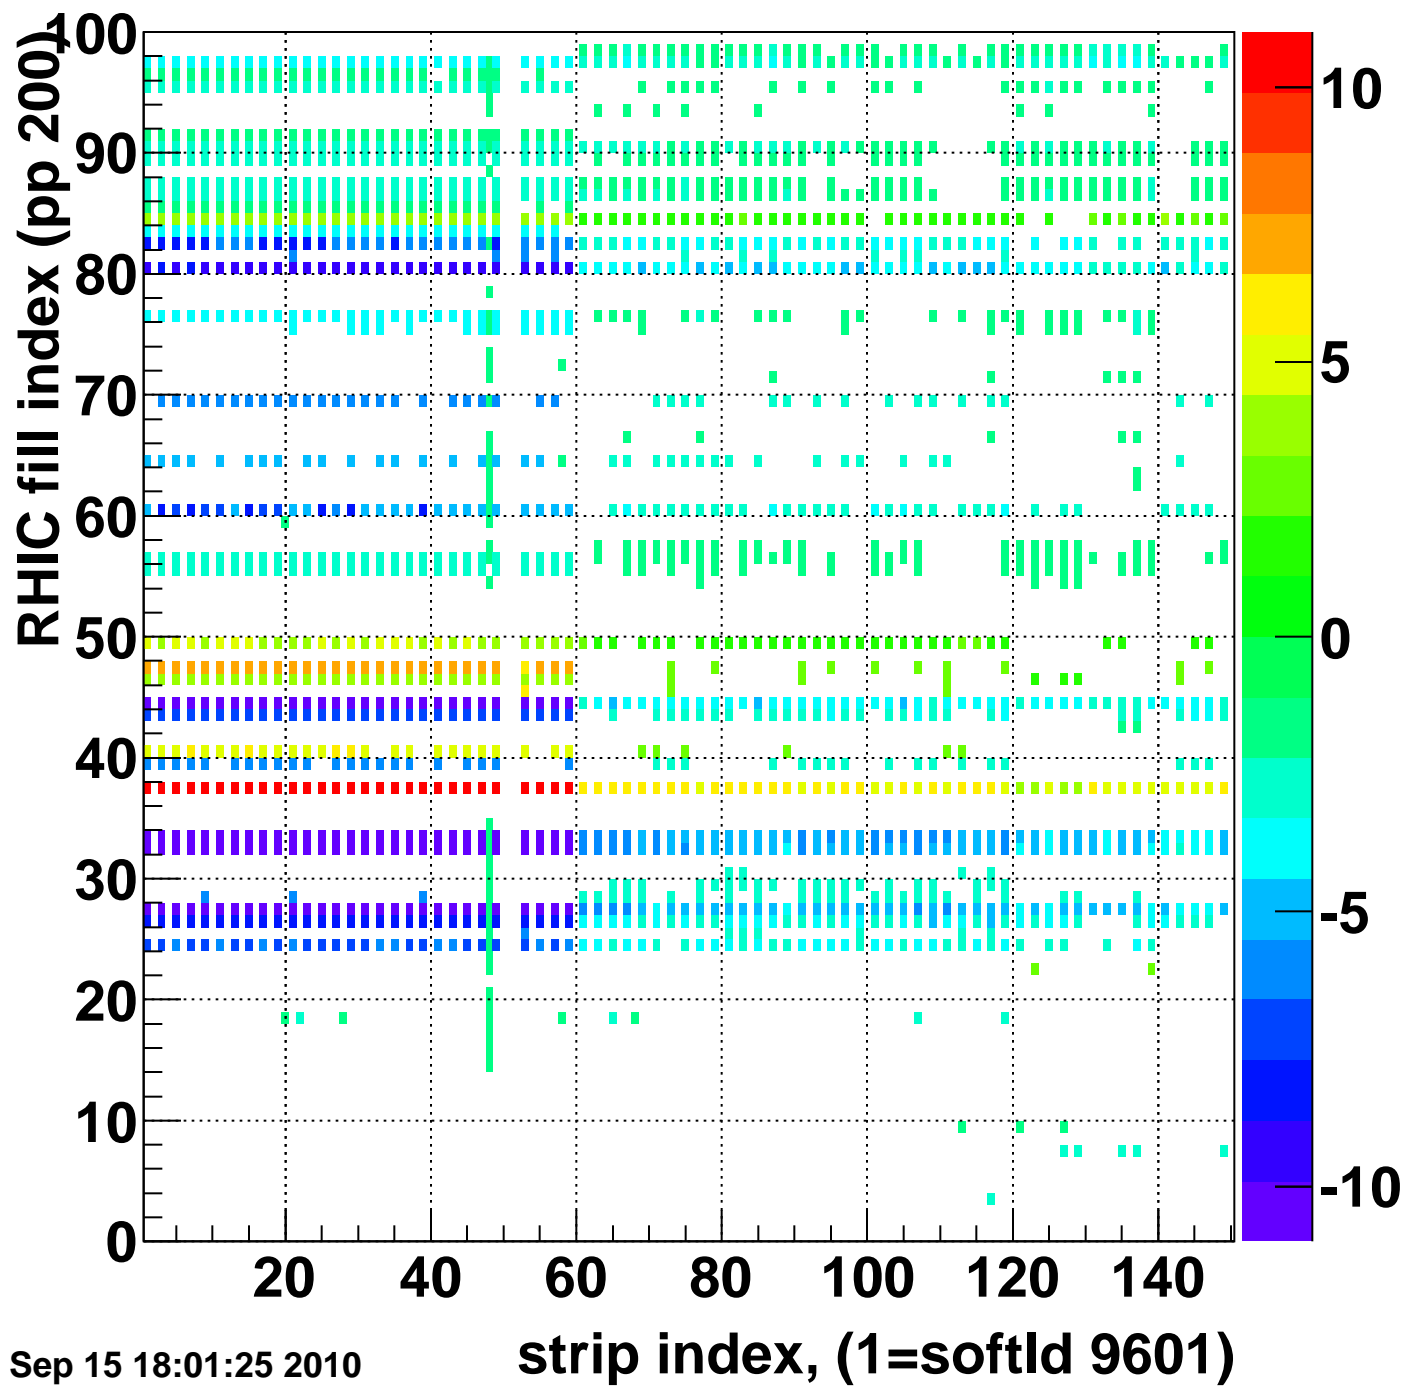

Rms of ped residuum (ADC), BSMDE mod=65, good strips

Entries 15000

Wed Sep 15 18:01:25 2010

Bad strips (color=error bits), BSMDE mod=65

Entries 0

Wed Sep 15 18:01:25 2010

Rms of ped residuum (ADC), BSMDP mod=65, good strips

Entries 15000

Wed Sep 15 18:01:25 2010

Bad strips (color=error bits), BSMDE mod=65

Entries 0

Wed Sep 15 18:01:25 2010