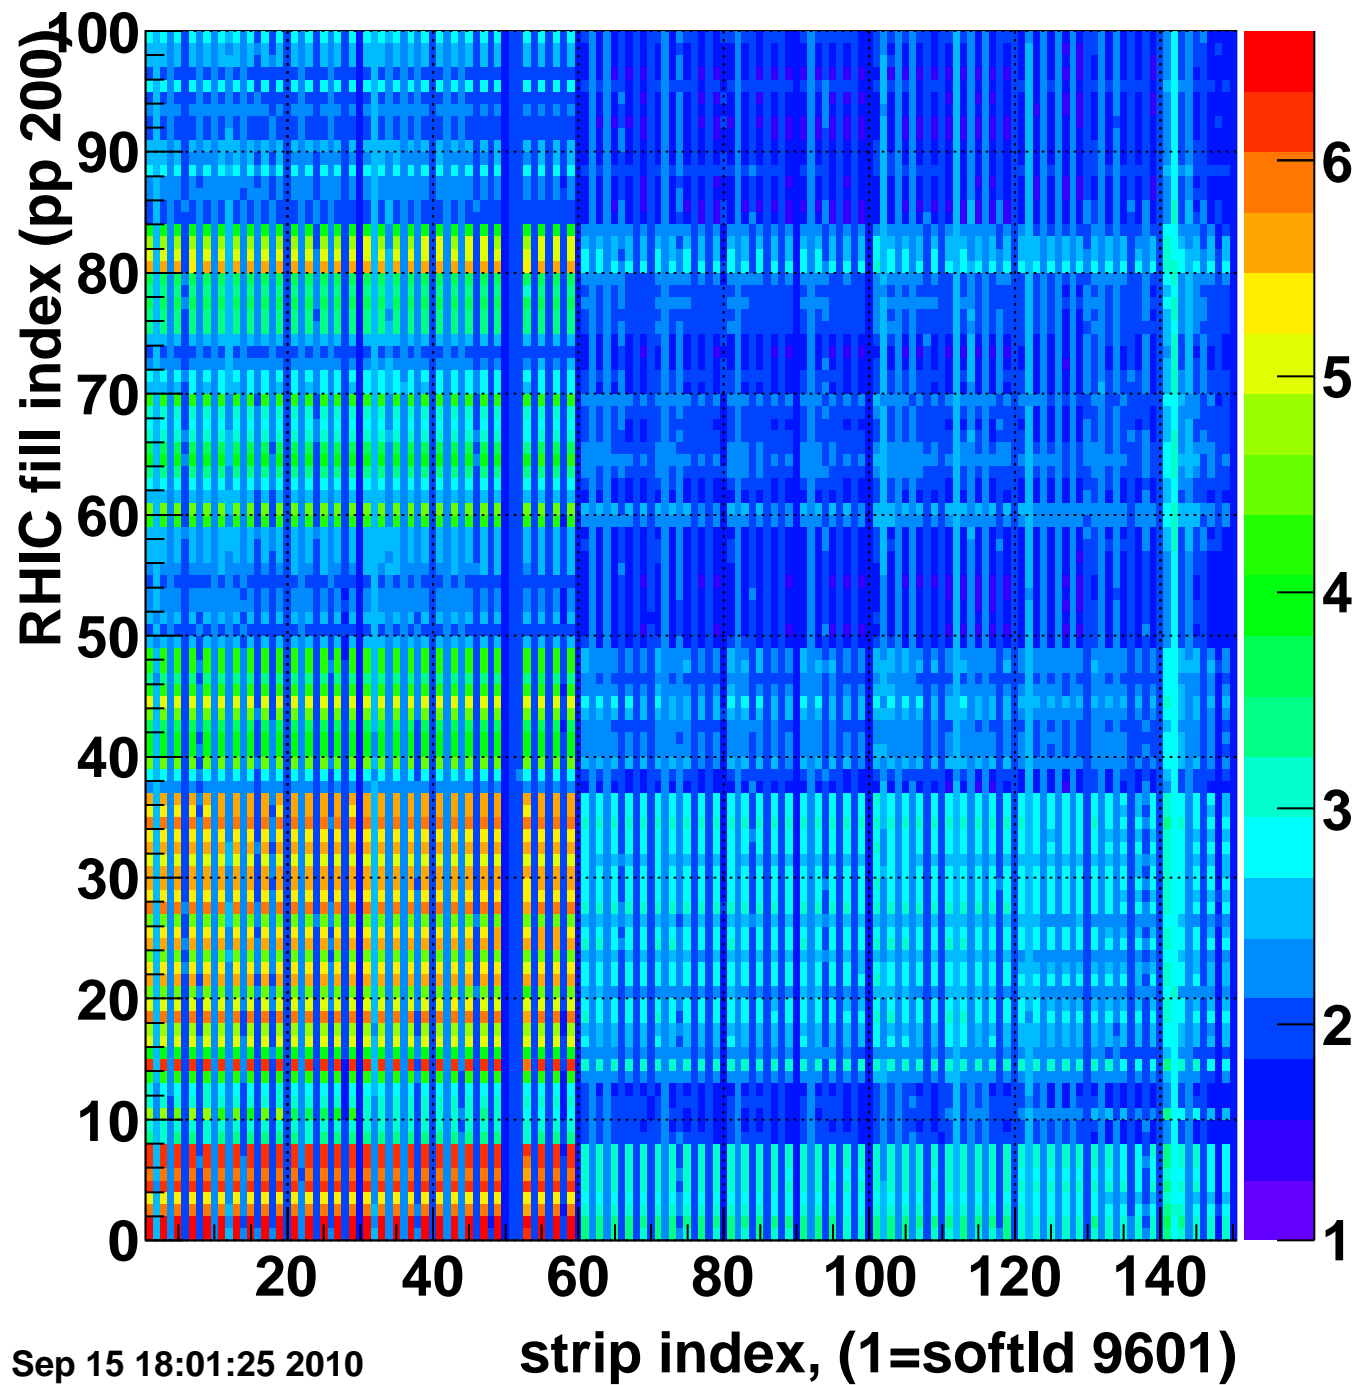

Rms of ped residuum (ADC), BSMDE mod=65, good strips

Entries 15000

Wed Sep 15 18:01:25 2010

Bad strips (color=error bits), BSMDE mod=65

Entries 0

Wed Sep 15 18:01:25 2010

Rms of ped residuum (ADC), BSMDP mod=65, good strips

Entries 15000

Wed Sep 15 18:01:25 2010

Bad strips (color=error bits), BSMDE mod=65

Entries 0

Wed Sep 15 18:01:25 2010