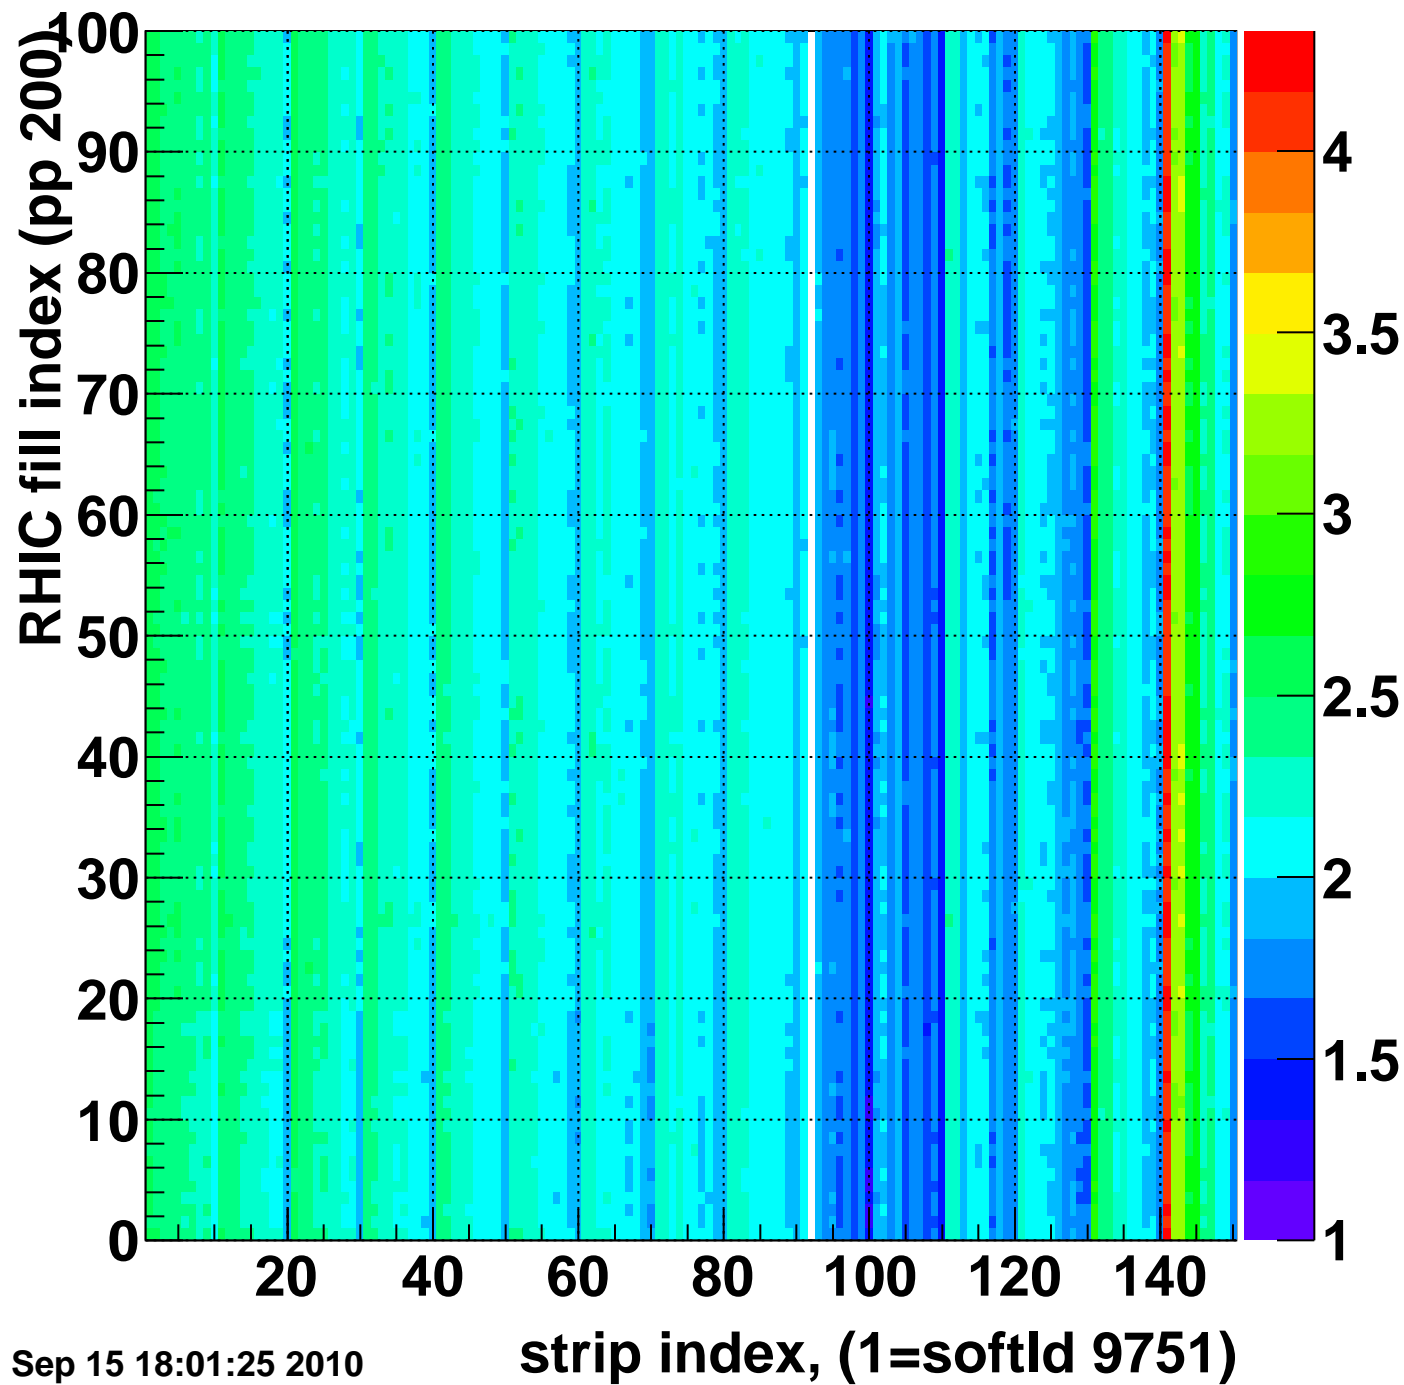

Rms of ped residuum (ADC), BSMDE mod=66, good strips

Entries 14900

Wed Sep 15 18:01:25 2010

Bad strips (color=error bits), BSMDE mod=66

Entries 100

Wed Sep 15 18:01:25 2010

Rms of ped residuum (ADC), BSMDP mod=66, good strips

Entries 14900

Wed Sep 15 18:01:25 2010

Bad strips (color=error bits), BSMDE mod=66

Entries 100

Wed Sep 15 18:01:26 2010