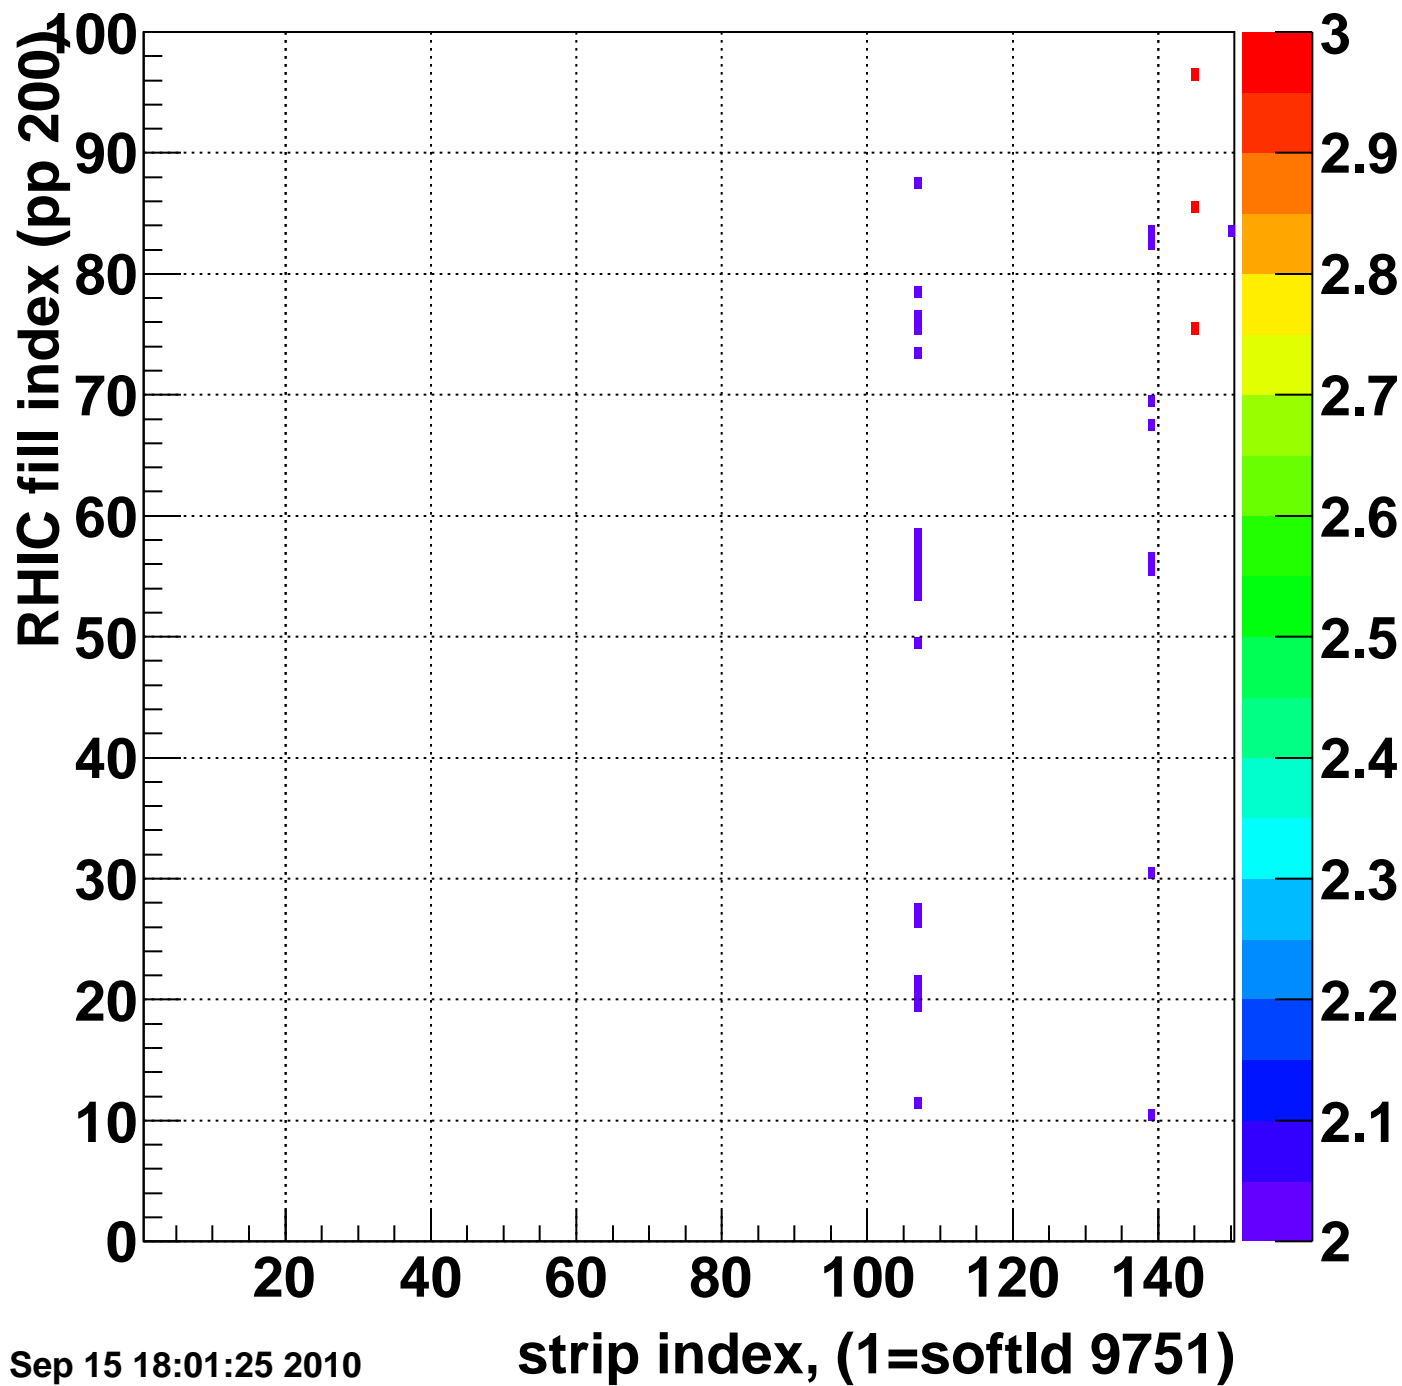

Rms of ped residuum (ADC), BSMDE mod=66, good strips

Entries 14900

Wed Sep 15 18:01:25 2010

Bad strips (color=error bits), BSMDE mod=66

Entries 100

Wed Sep 15 18:01:25 2010

Rms of ped residuum (ADC), BSMDP mod=66, good strips

Entries 14900

Wed Sep 15 18:01:25 2010

Bad strips (color=error bits), BSMDE mod=66

Entries 100

Wed Sep 15 18:01:26 2010