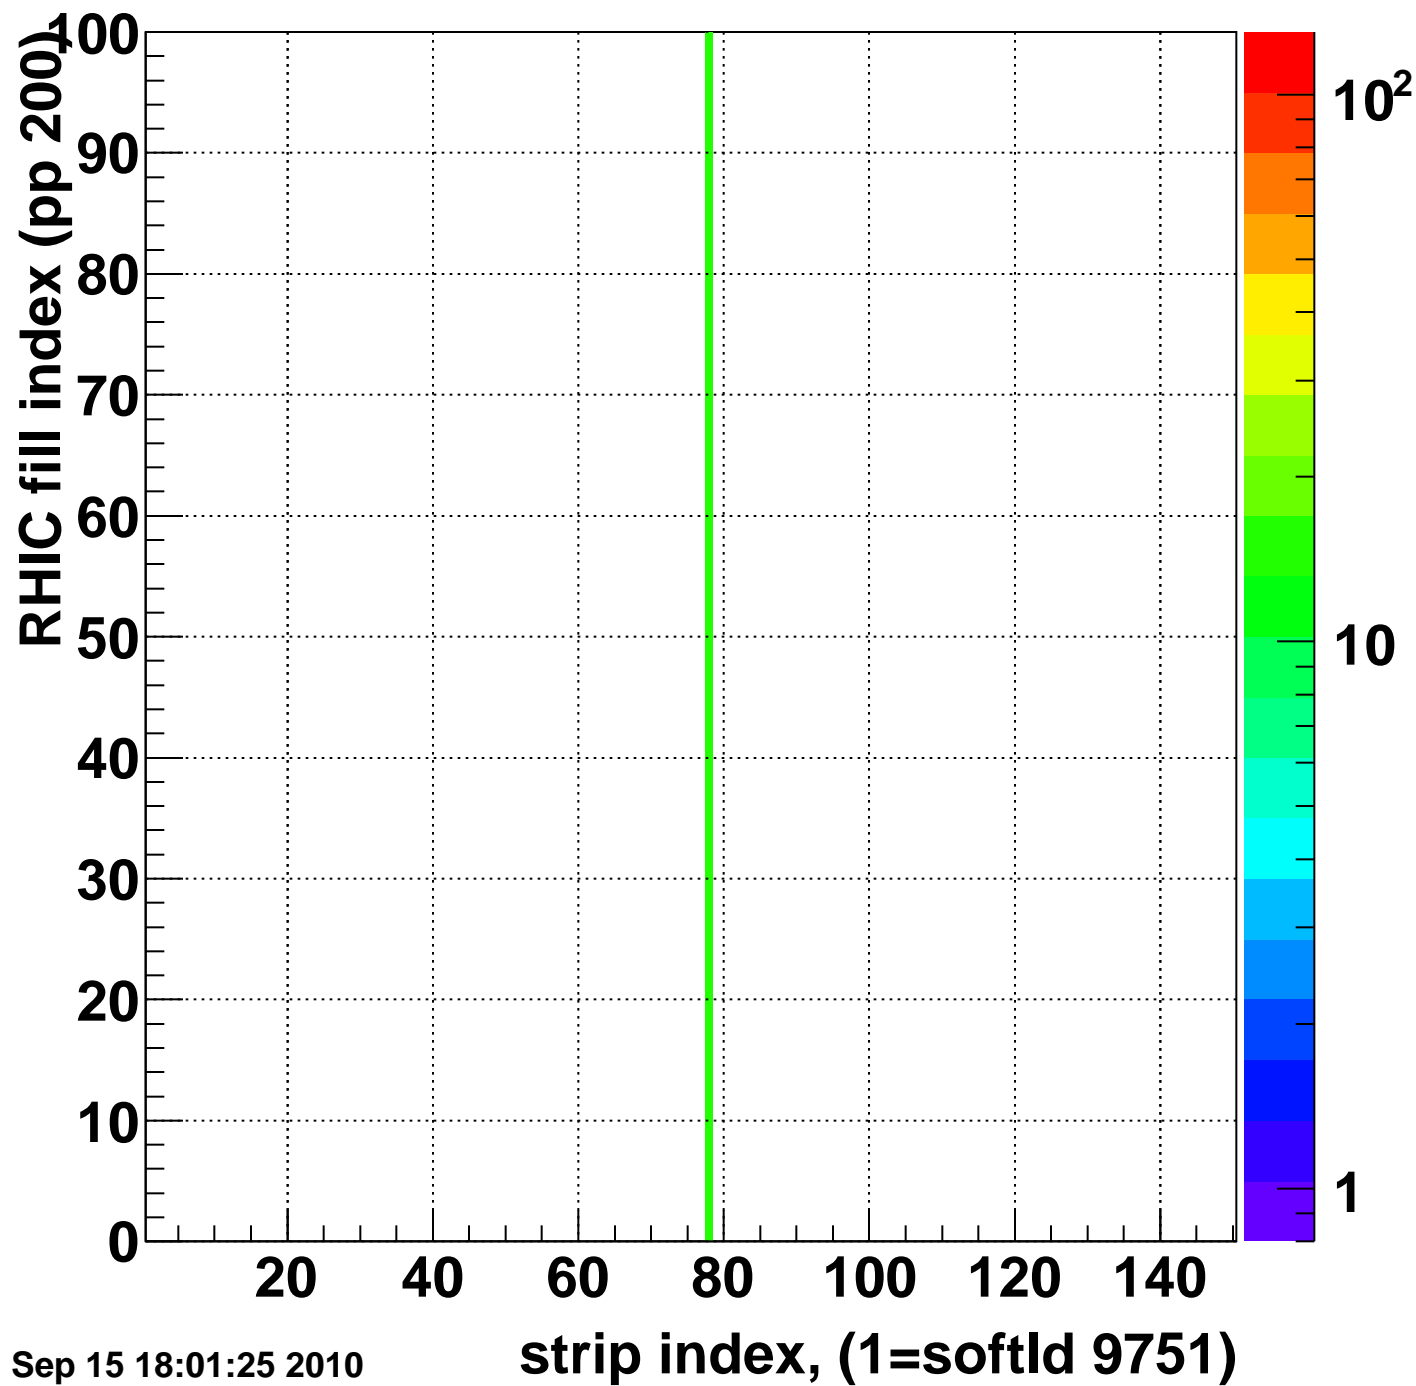

Rms of ped residuum (ADC), BSMDE mod=66, good strips

Entries 14900

Wed Sep 15 18:01:25 2010

Bad strips (color=error bits), BSMDE mod=66

Entries 100

Wed Sep 15 18:01:25 2010

Rms of ped residuum (ADC), BSMDP mod=66, good strips

Entries 14900

Wed Sep 15 18:01:25 2010

Bad strips (color=error bits), BSMDE mod=66

Entries 100

Wed Sep 15 18:01:26 2010