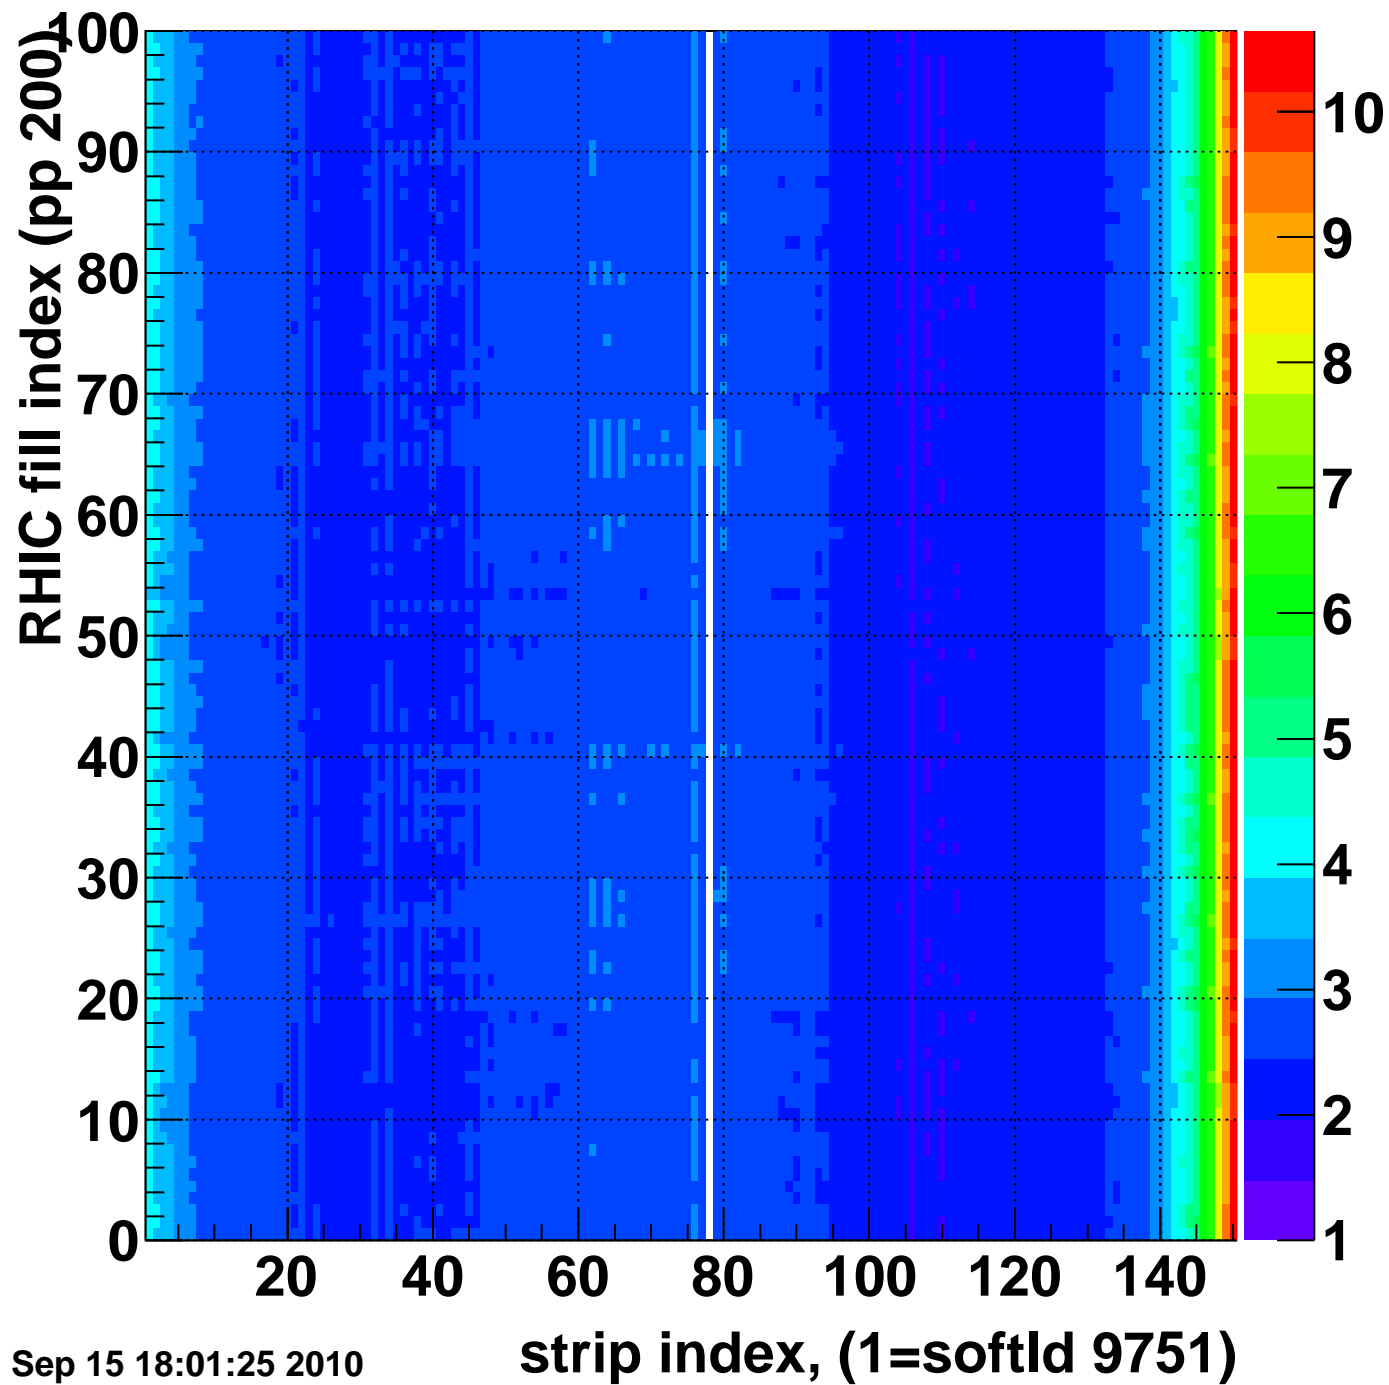

Rms of ped residuum (ADC), BSMDE mod=66, good strips

Entries 14900

Wed Sep 15 18:01:25 2010

Bad strips (color=error bits), BSMDE mod=66

Entries 100

Wed Sep 15 18:01:25 2010

Rms of ped residuum (ADC), BSMDP mod=66, good strips

Entries 14900

Wed Sep 15 18:01:25 2010

Bad strips (color=error bits), BSMDE mod=66

Entries 100

Wed Sep 15 18:01:26 2010