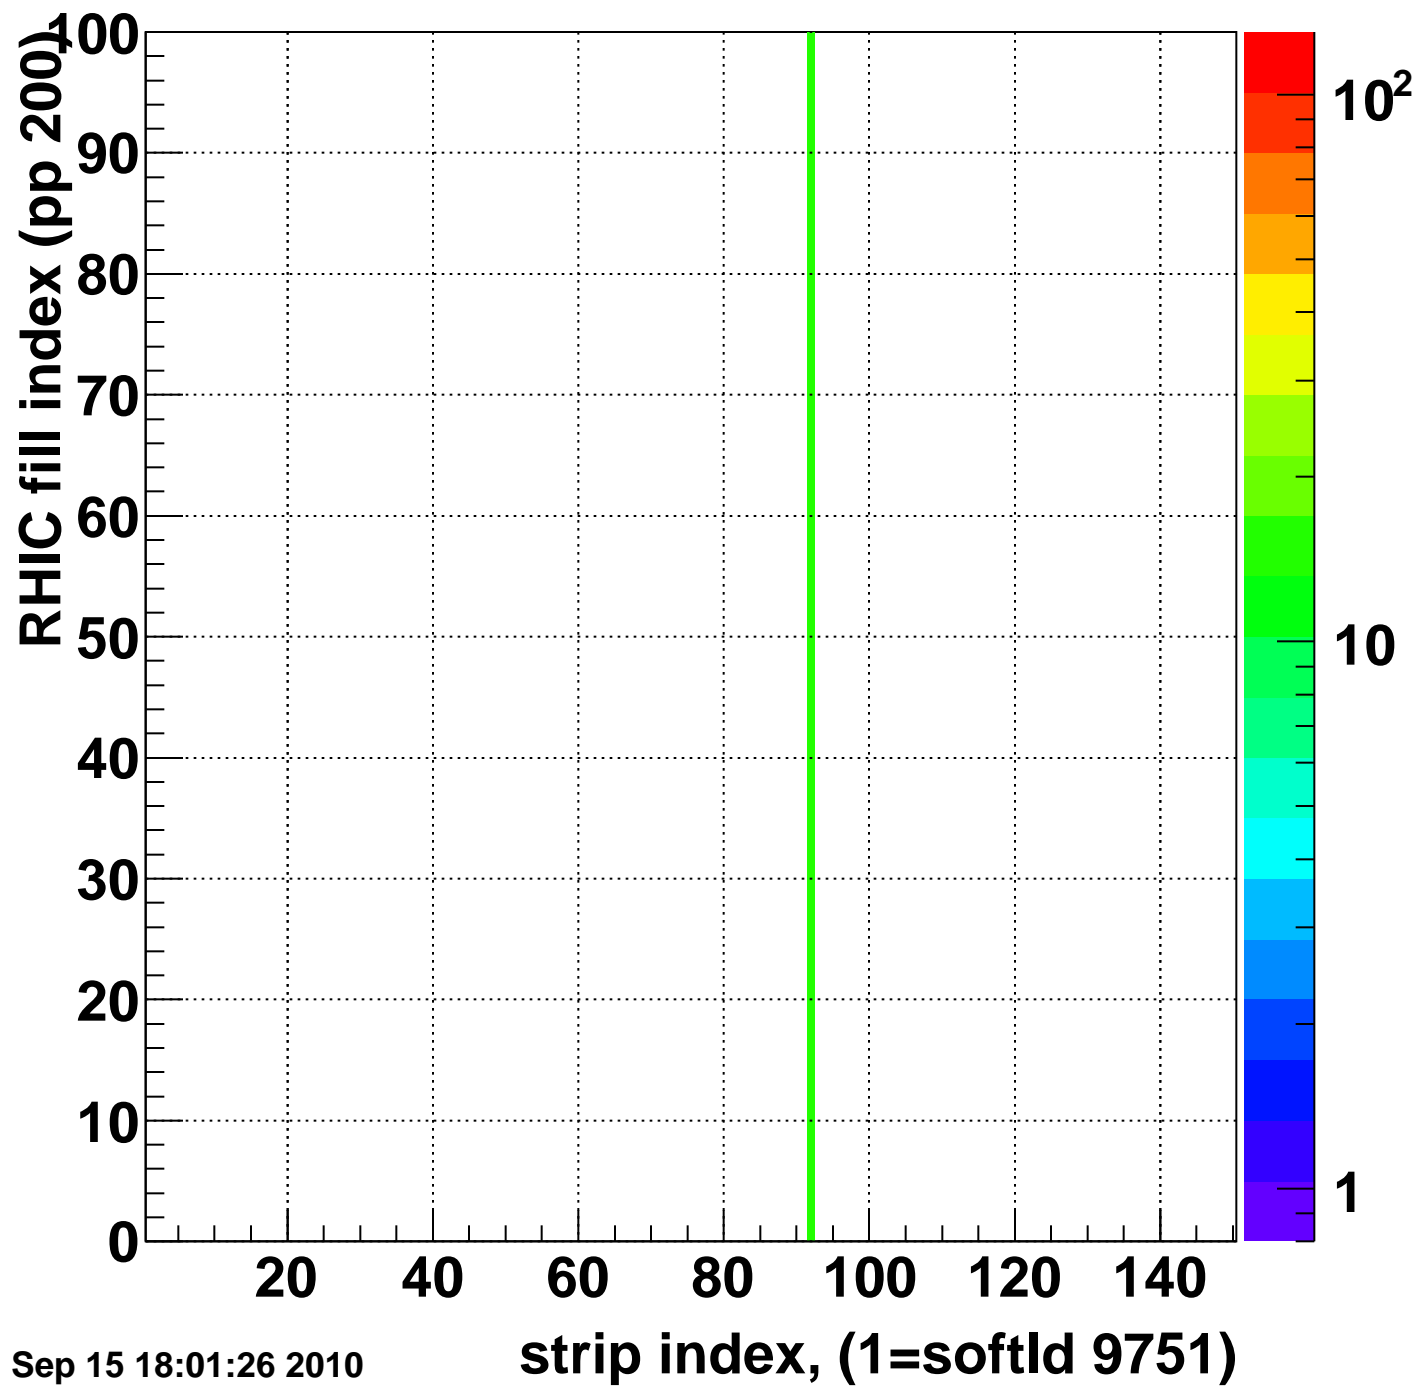

Rms of ped residuum (ADC), BSMDE mod=66, good strips

Entries 14900

Wed Sep 15 18:01:25 2010

Bad strips (color=error bits), BSMDE mod=66

Entries 100

Wed Sep 15 18:01:25 2010

Rms of ped residuum (ADC), BSMDP mod=66, good strips

Entries 14900

Wed Sep 15 18:01:25 2010

Bad strips (color=error bits), BSMDE mod=66

Entries 100

Wed Sep 15 18:01:26 2010