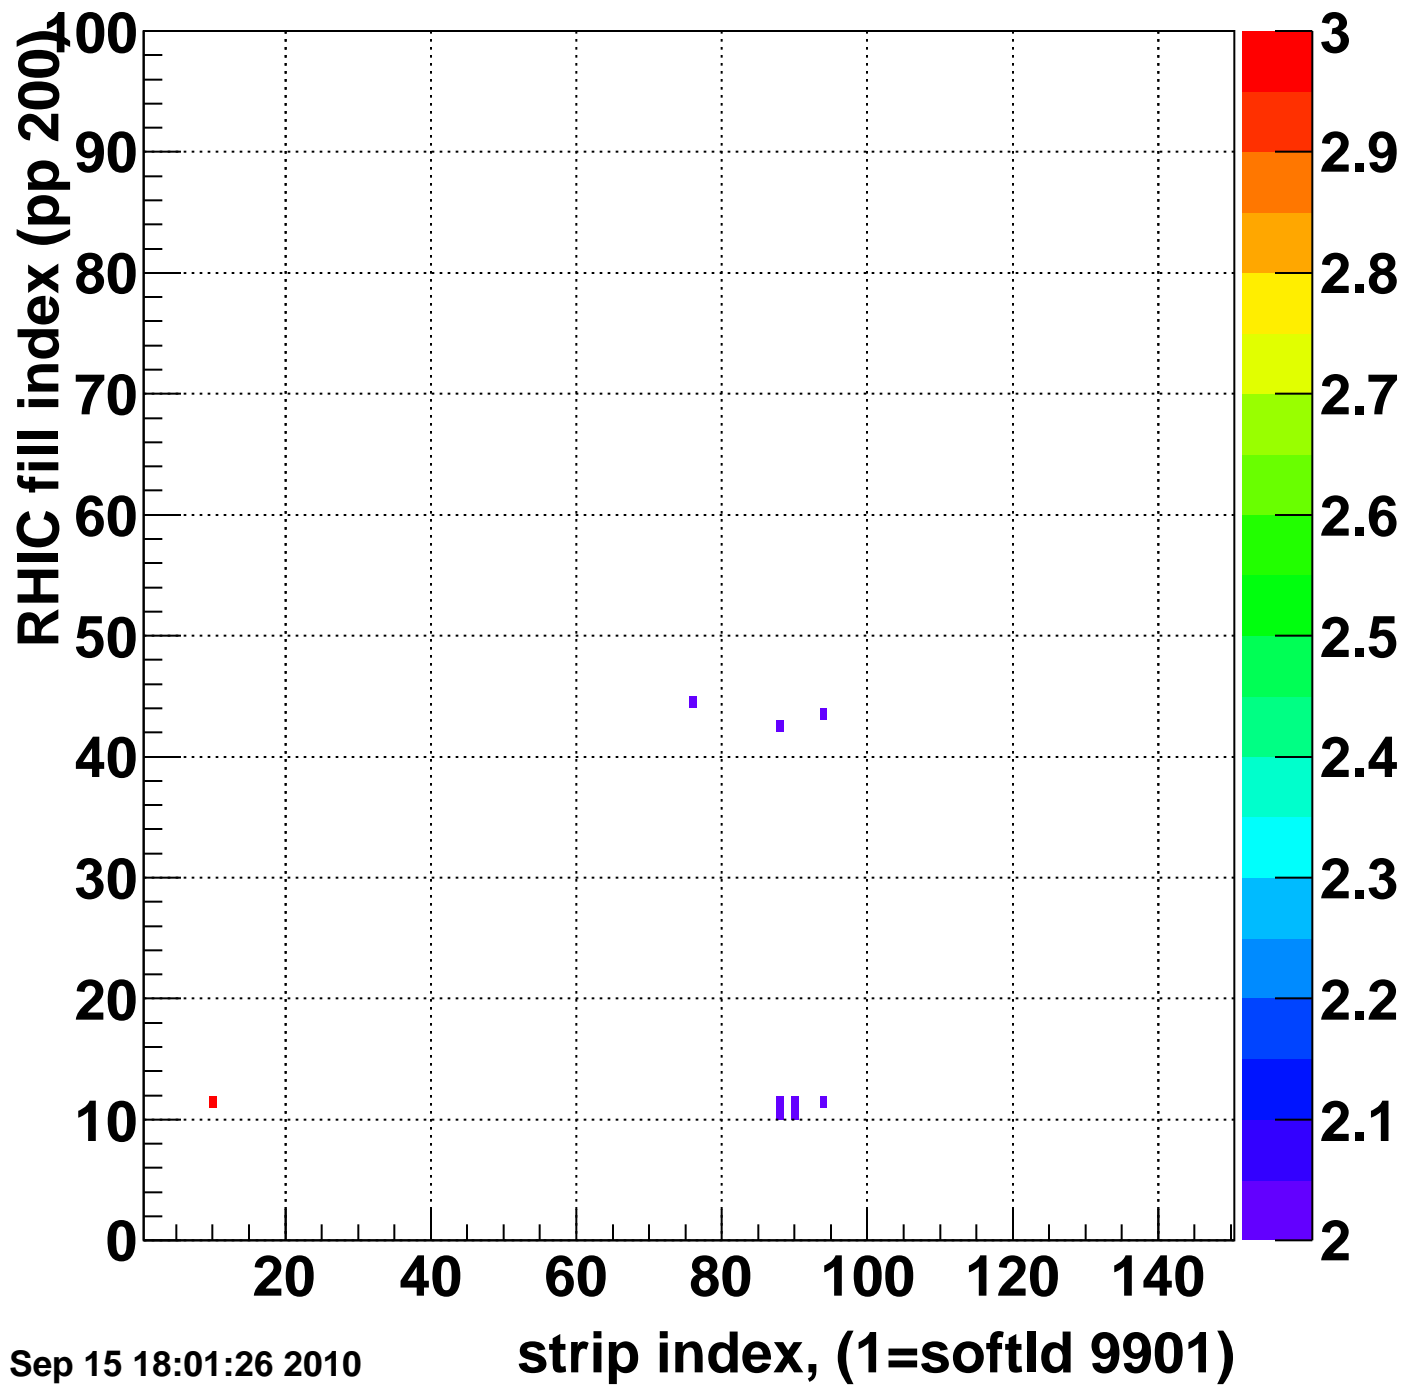

Rms of ped residuum (ADC), BSMDE mod=67, good strips

Entries 15000

Wed Sep 15 18:01:26 2010

strip index, (1=softId 9901)

Bad strips (color=error bits), BSMDE mod=67

Entries 0

Wed Sep 15 18:01:26 2010

Rms of ped residuum (ADC), BSMDP mod=67, good strips

Entries 15000

Wed Sep 15 18:01:26 2010

Bad strips (color=error bits), BSMDE mod=67

Entries 0

Wed Sep 15 18:01:26 2010