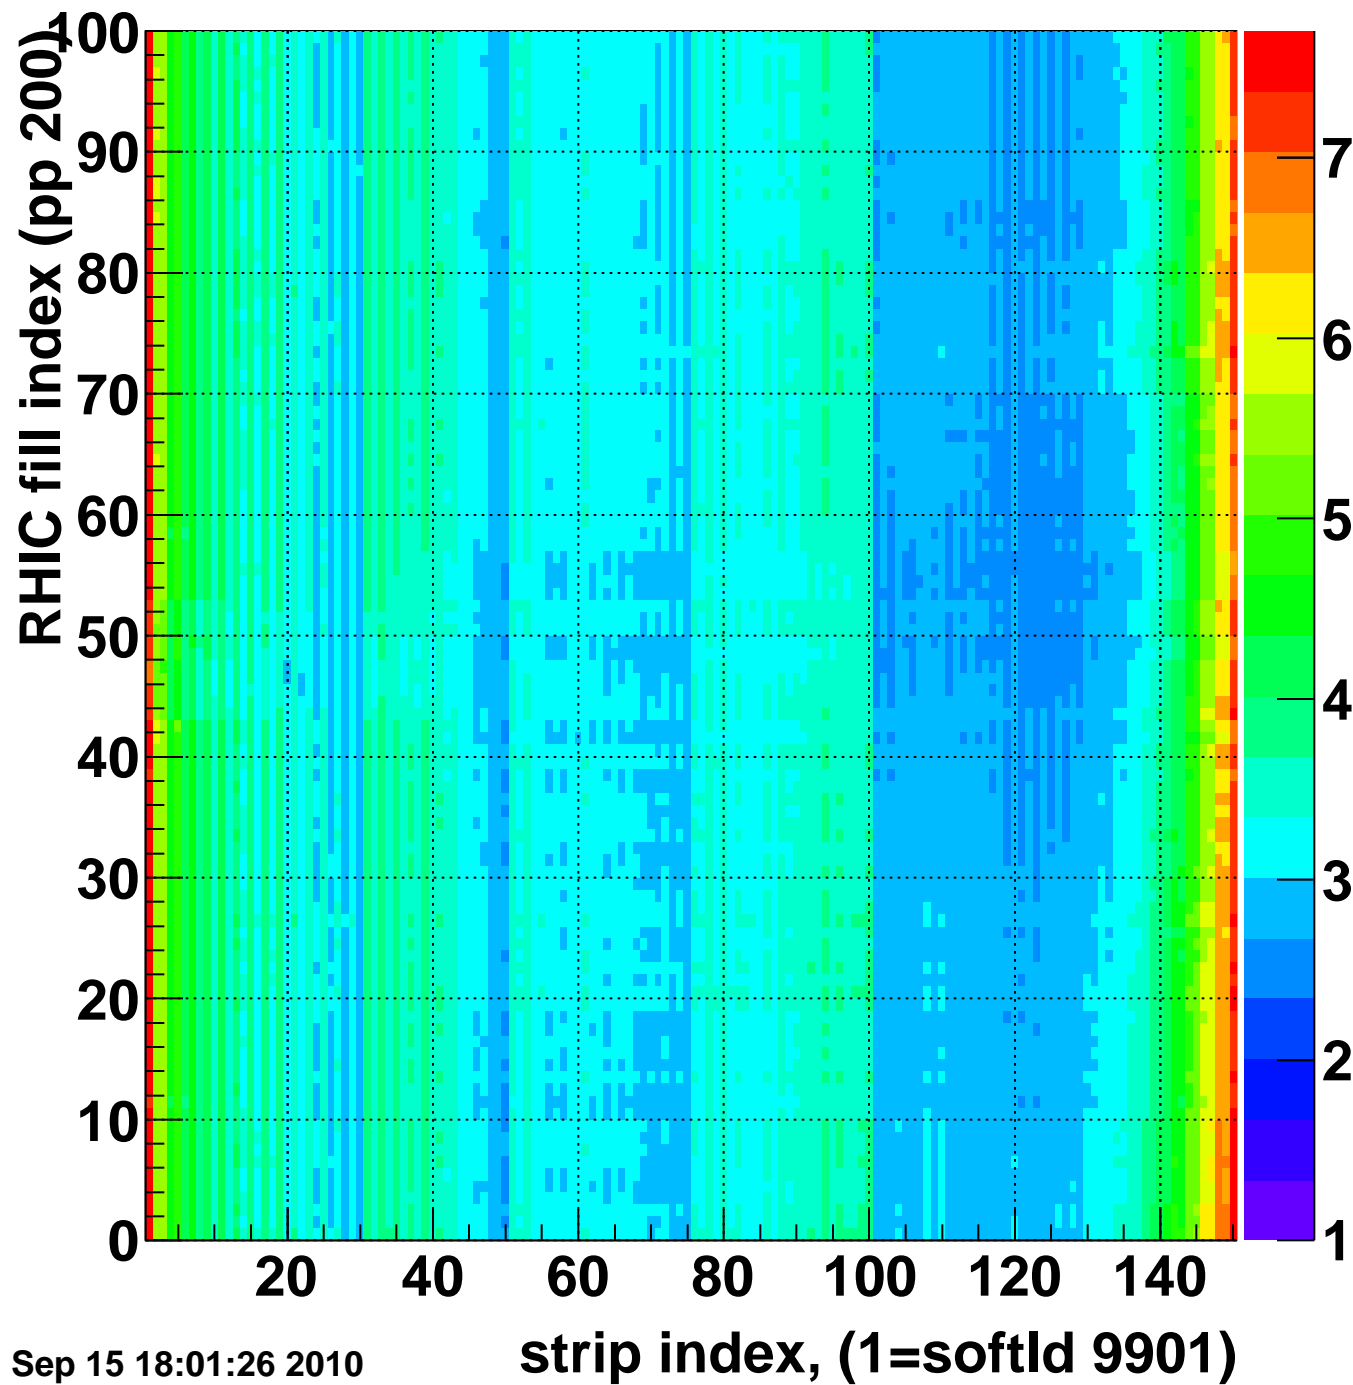

Rms of ped residuum (ADC), BSMDE mod=67, good strips

Entries 15000

Wed Sep 15 18:01:26 2010

strip index, (1=softId 9901)

Bad strips (color=error bits), BSMDE mod=67

Entries 0

Wed Sep 15 18:01:26 2010

Rms of ped residuum (ADC), BSMDP mod=67, good strips

Entries 15000

Wed Sep 15 18:01:26 2010

Bad strips (color=error bits), BSMDE mod=67

Entries 0

Wed Sep 15 18:01:26 2010