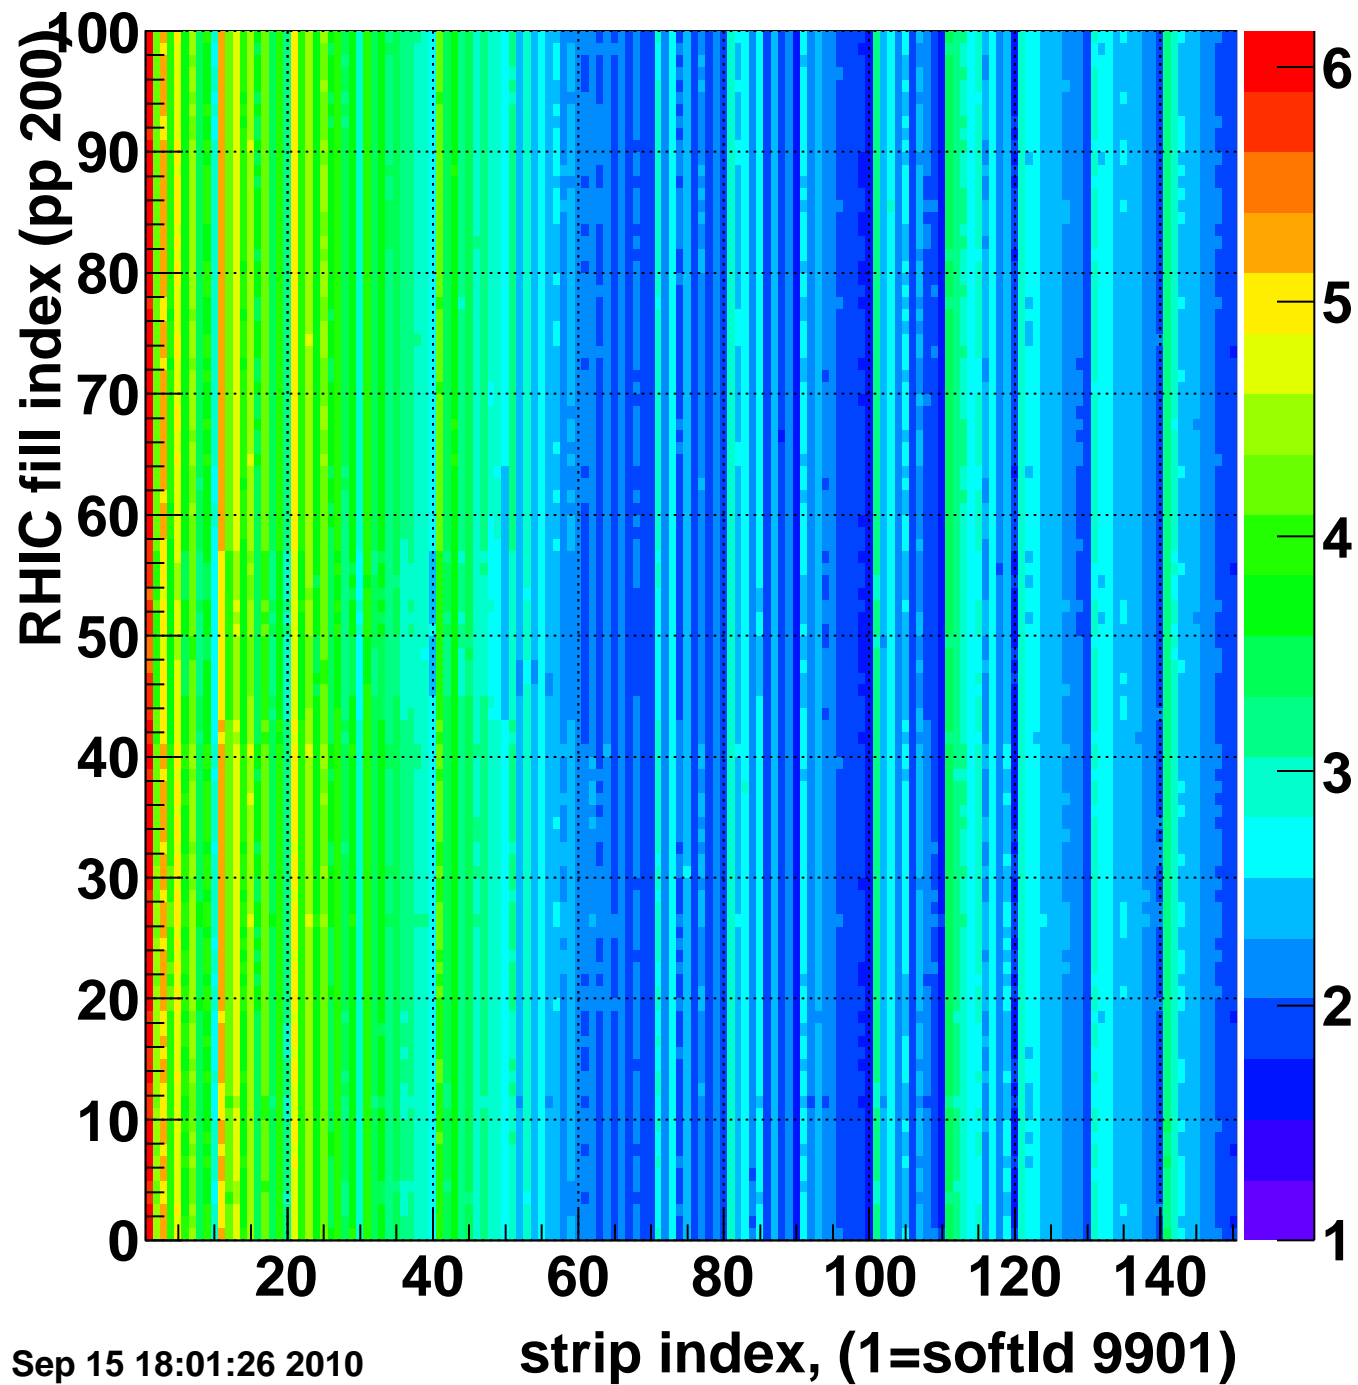

Rms of ped residuum (ADC), BSMDE mod=67, good strips

Entries 15000

Wed Sep 15 18:01:26 2010

strip index, (1=softId 9901)

Bad strips (color=error bits), BSMDE mod=67

Entries 0

Wed Sep 15 18:01:26 2010

Rms of ped residuum (ADC), BSMDP mod=67, good strips

Entries 15000

Wed Sep 15 18:01:26 2010

Bad strips (color=error bits), BSMDE mod=67

Entries 0

Wed Sep 15 18:01:26 2010