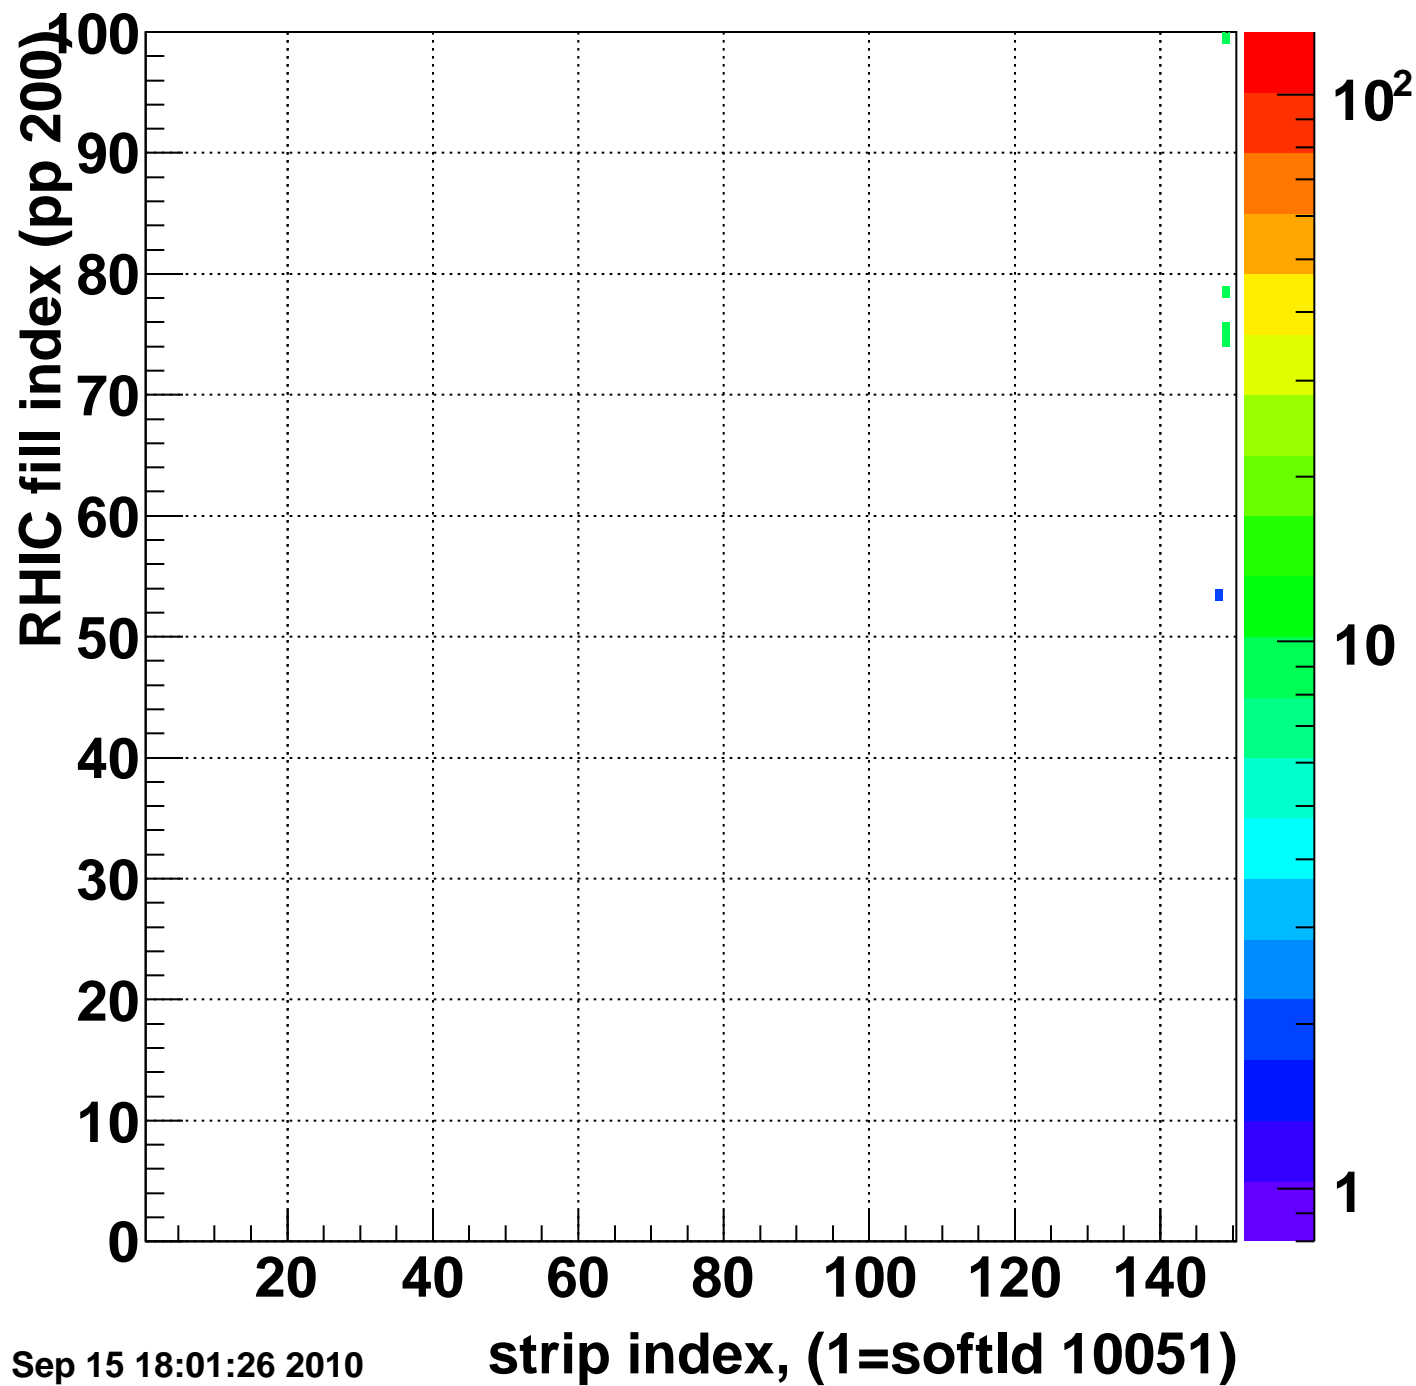

Rms of ped residuum (ADC), BSMDE mod=68, good strips

Entries 14995

Wed Sep 15 18:01:26 2010

Bad strips (color=error bits), BSMDE mod=68

Entries 5

Wed Sep 15 18:01:26 2010

Rms of ped residuum (ADC), BSMDP mod=68, good strips

Entries 15000

Wed Sep 15 18:01:26 2010

Bad strips (color=error bits), BSMDE mod=68

Entries 0

Wed Sep 15 18:01:26 2010