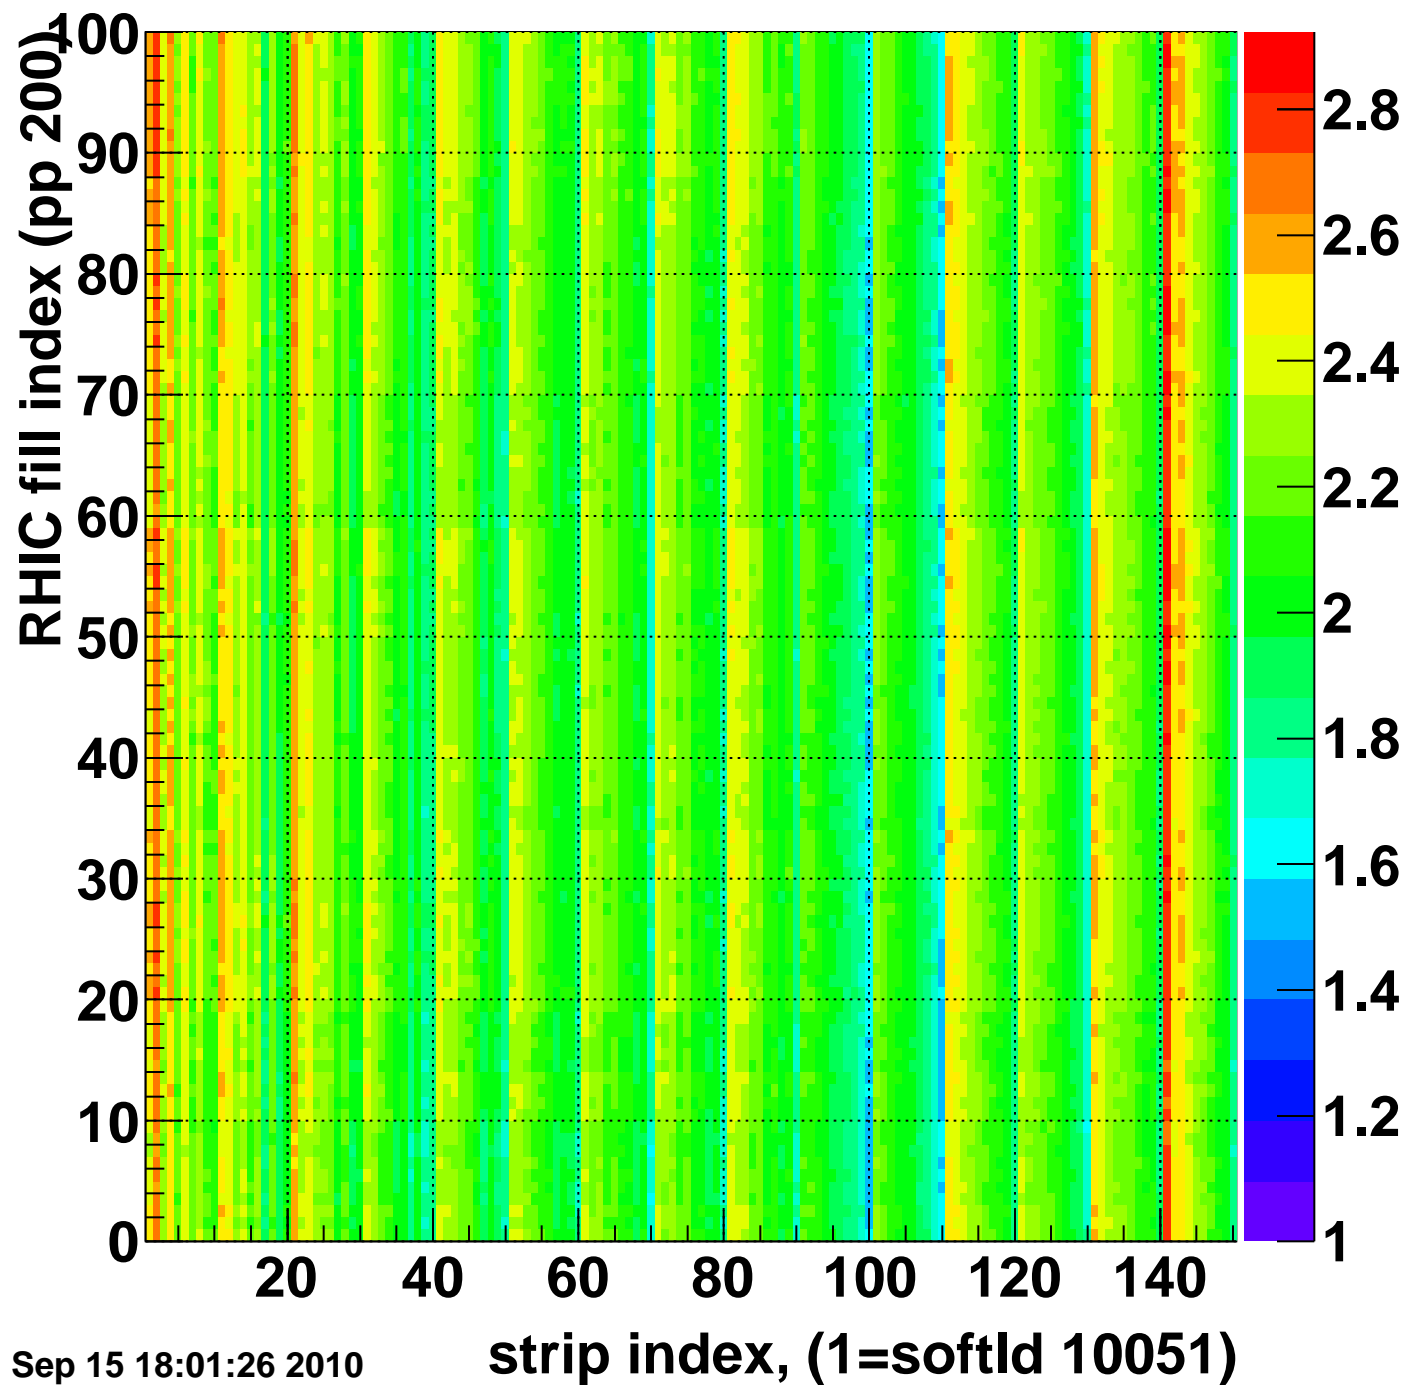

Rms of ped residuum (ADC), BSMDE mod=68, good strips

Entries 14995

Wed Sep 15 18:01:26 2010

Bad strips (color=error bits), BSMDE mod=68

Entries 5

Wed Sep 15 18:01:26 2010

Rms of ped residuum (ADC), BSMDP mod=68, good strips

Entries 15000

Wed Sep 15 18:01:26 2010

Bad strips (color=error bits), BSMDE mod=68

Entries 0

Wed Sep 15 18:01:26 2010