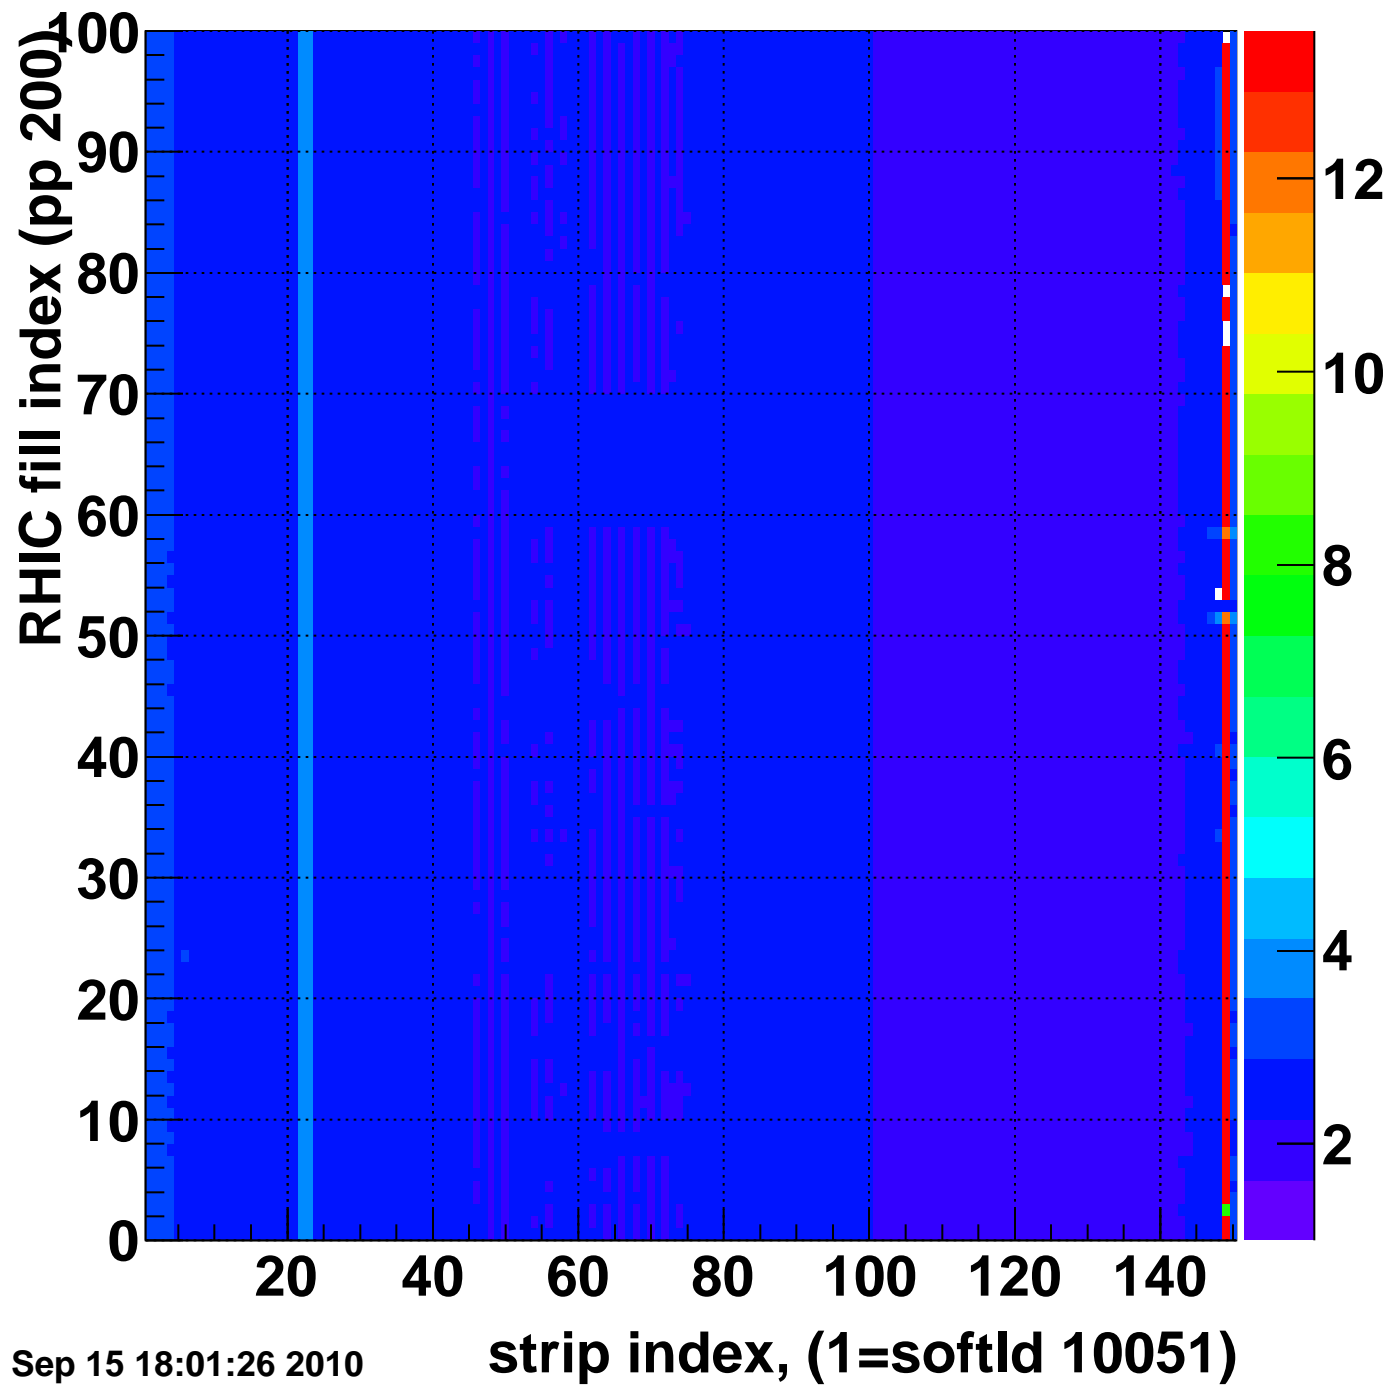

Rms of ped residuum (ADC), BSMDE mod=68, good strips

Entries 14995

Wed Sep 15 18:01:26 2010

Bad strips (color=error bits), BSMDE mod=68

Entries 5

Wed Sep 15 18:01:26 2010

Rms of ped residuum (ADC), BSMDP mod=68, good strips

Entries 15000

Wed Sep 15 18:01:26 2010

Bad strips (color=error bits), BSMDE mod=68

Entries 0

Wed Sep 15 18:01:26 2010