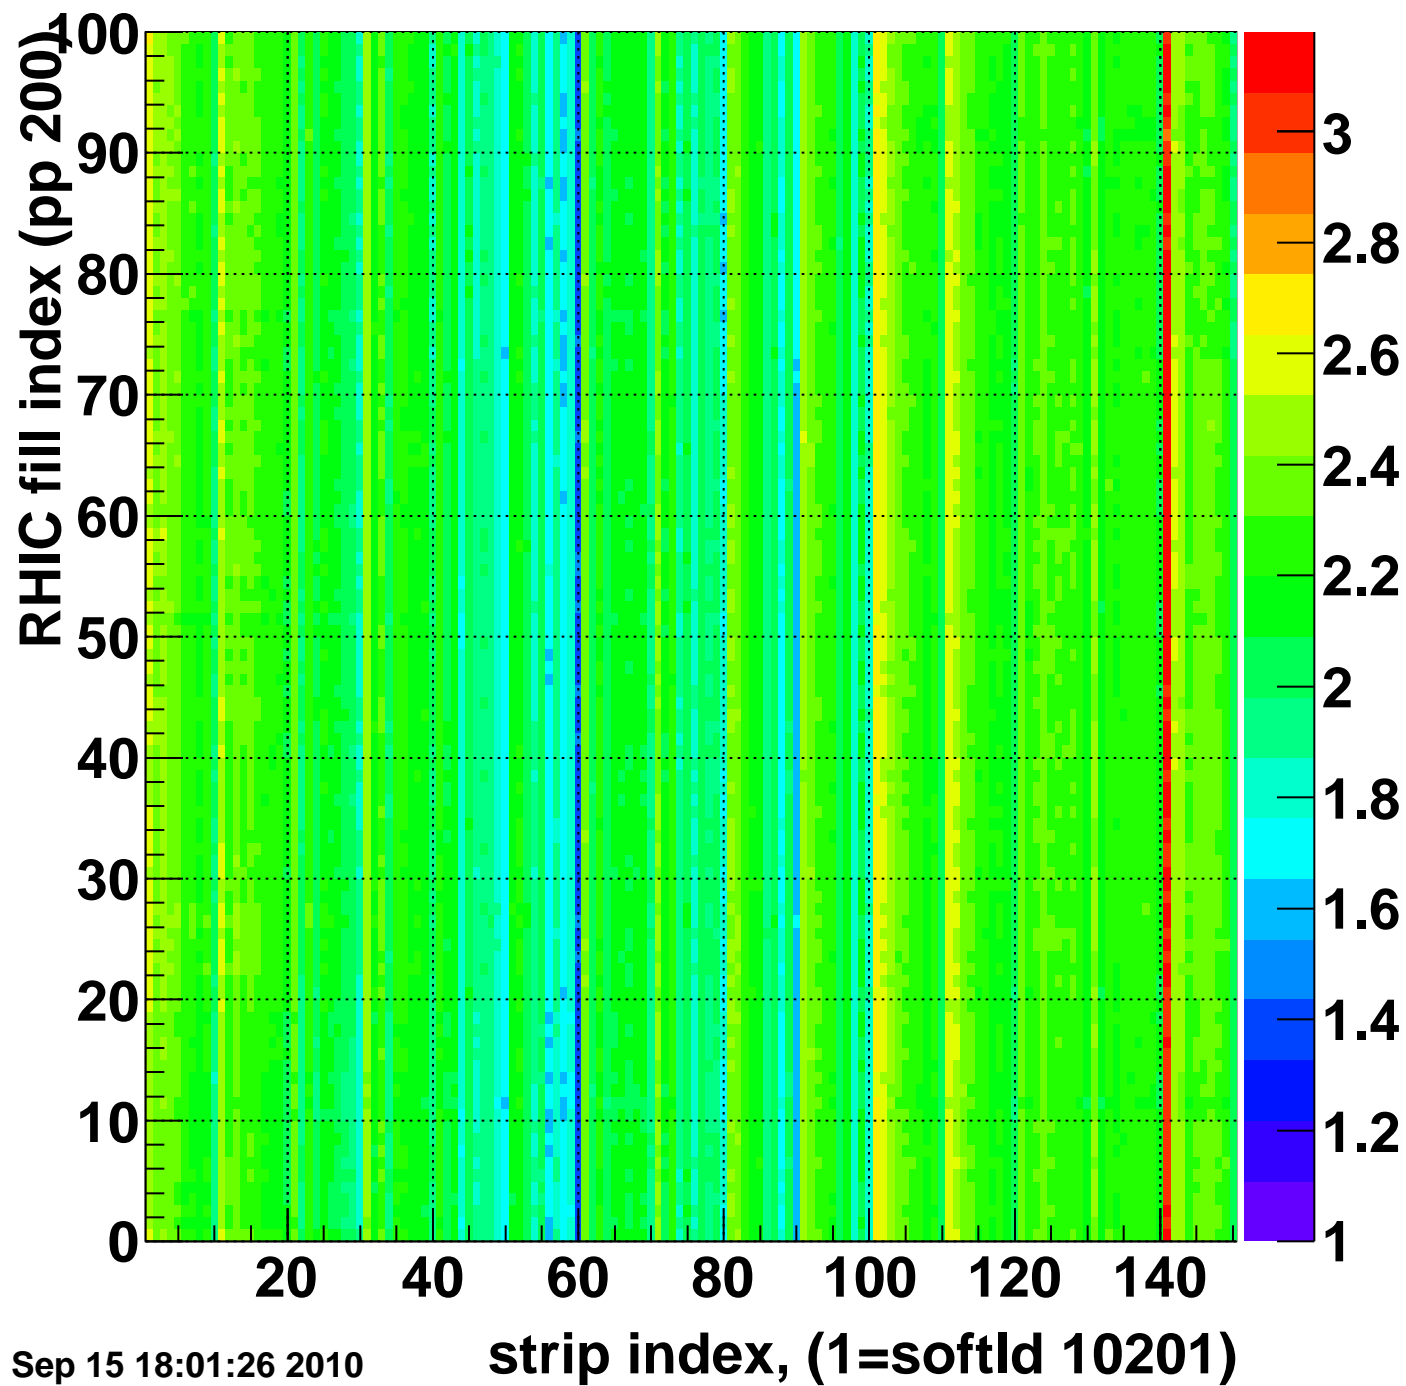

Rms of ped residuum (ADC), BSMDE mod=69, good strips

Entries 15000

Wed Sep 15 18:01:26 2010

Bad strips (color=error bits), BSMDE mod=69

Entries 0

Wed Sep 15 18:01:26 2010

Rms of ped residuum (ADC), BSMDP mod=69, good strips

Entries 15000

Wed Sep 15 18:01:26 2010

Bad strips (color=error bits), BSMDE mod=69

Entries 0

Wed Sep 15 18:01:27 2010