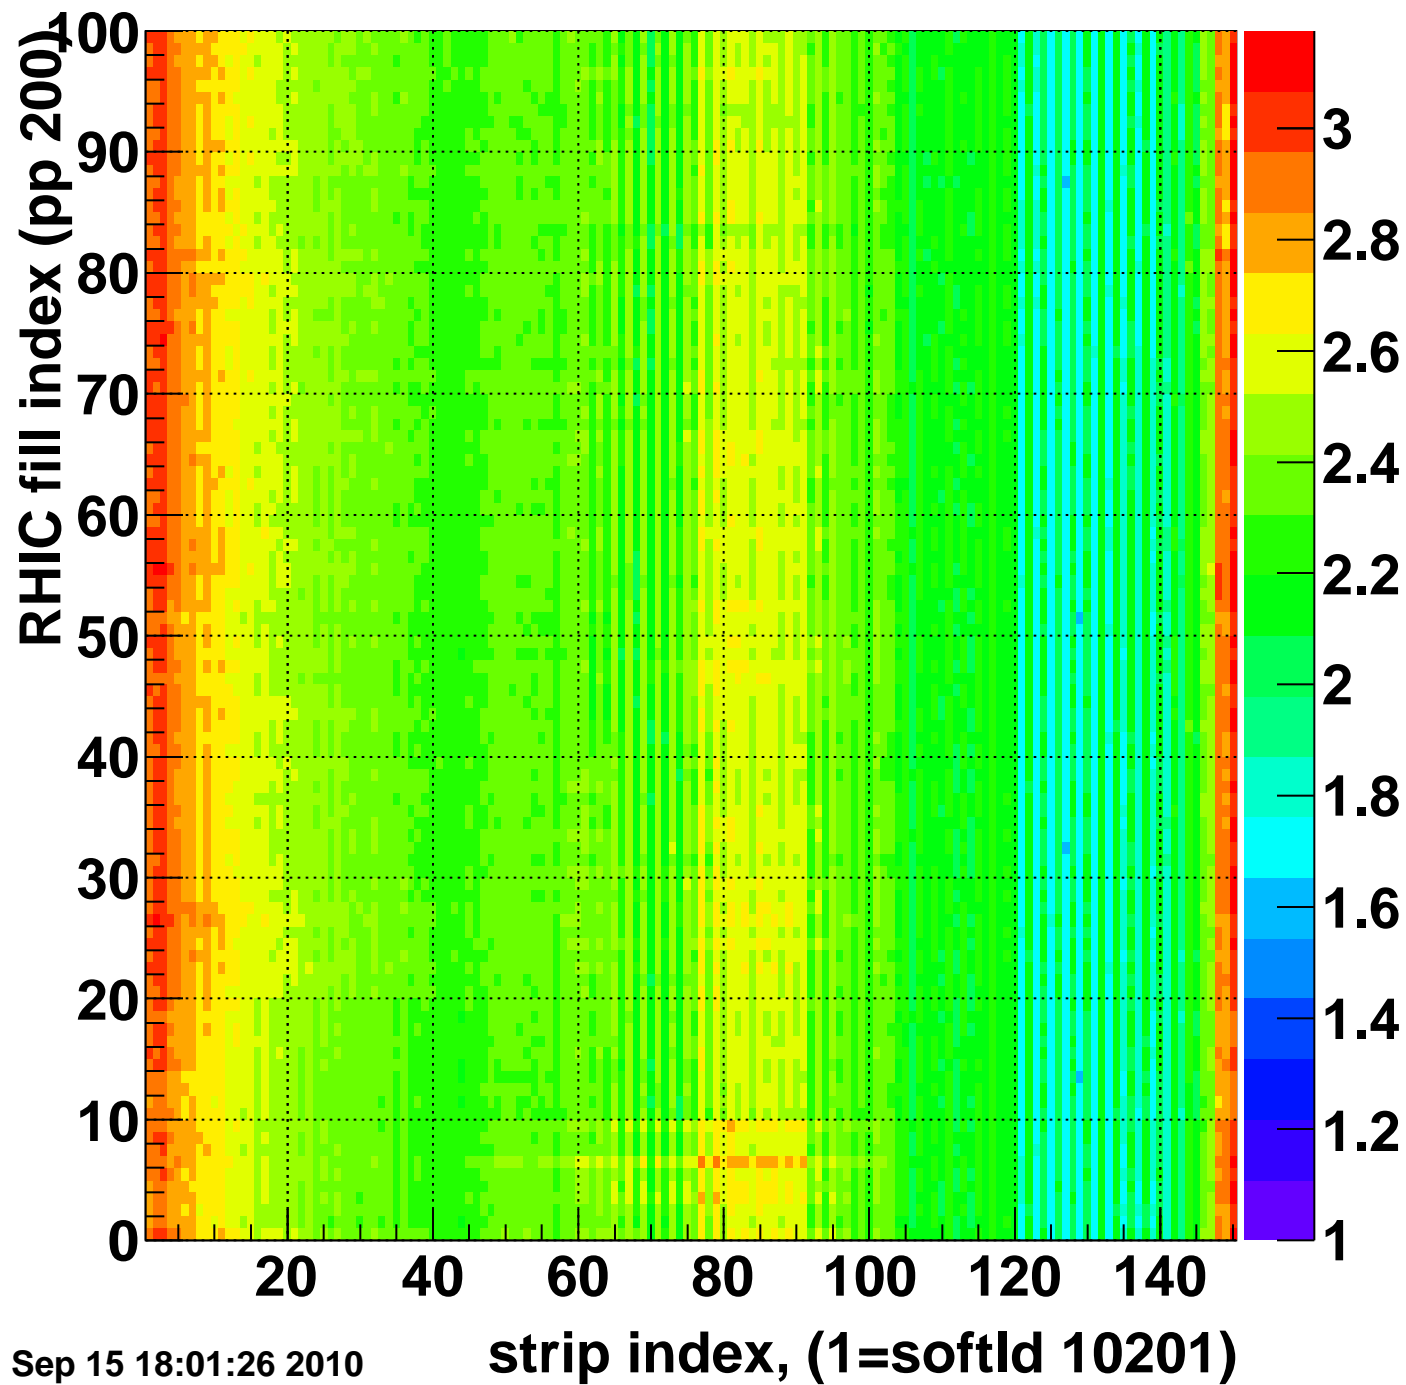

Rms of ped residuum (ADC), BSMDE mod=69, good strips

Entries 15000

Wed Sep 15 18:01:26 2010

Bad strips (color=error bits), BSMDE mod=69

Entries 0

Wed Sep 15 18:01:26 2010

Rms of ped residuum (ADC), BSMDP mod=69, good strips

Entries 15000

Wed Sep 15 18:01:26 2010

Bad strips (color=error bits), BSMDE mod=69

Entries 0

Wed Sep 15 18:01:27 2010