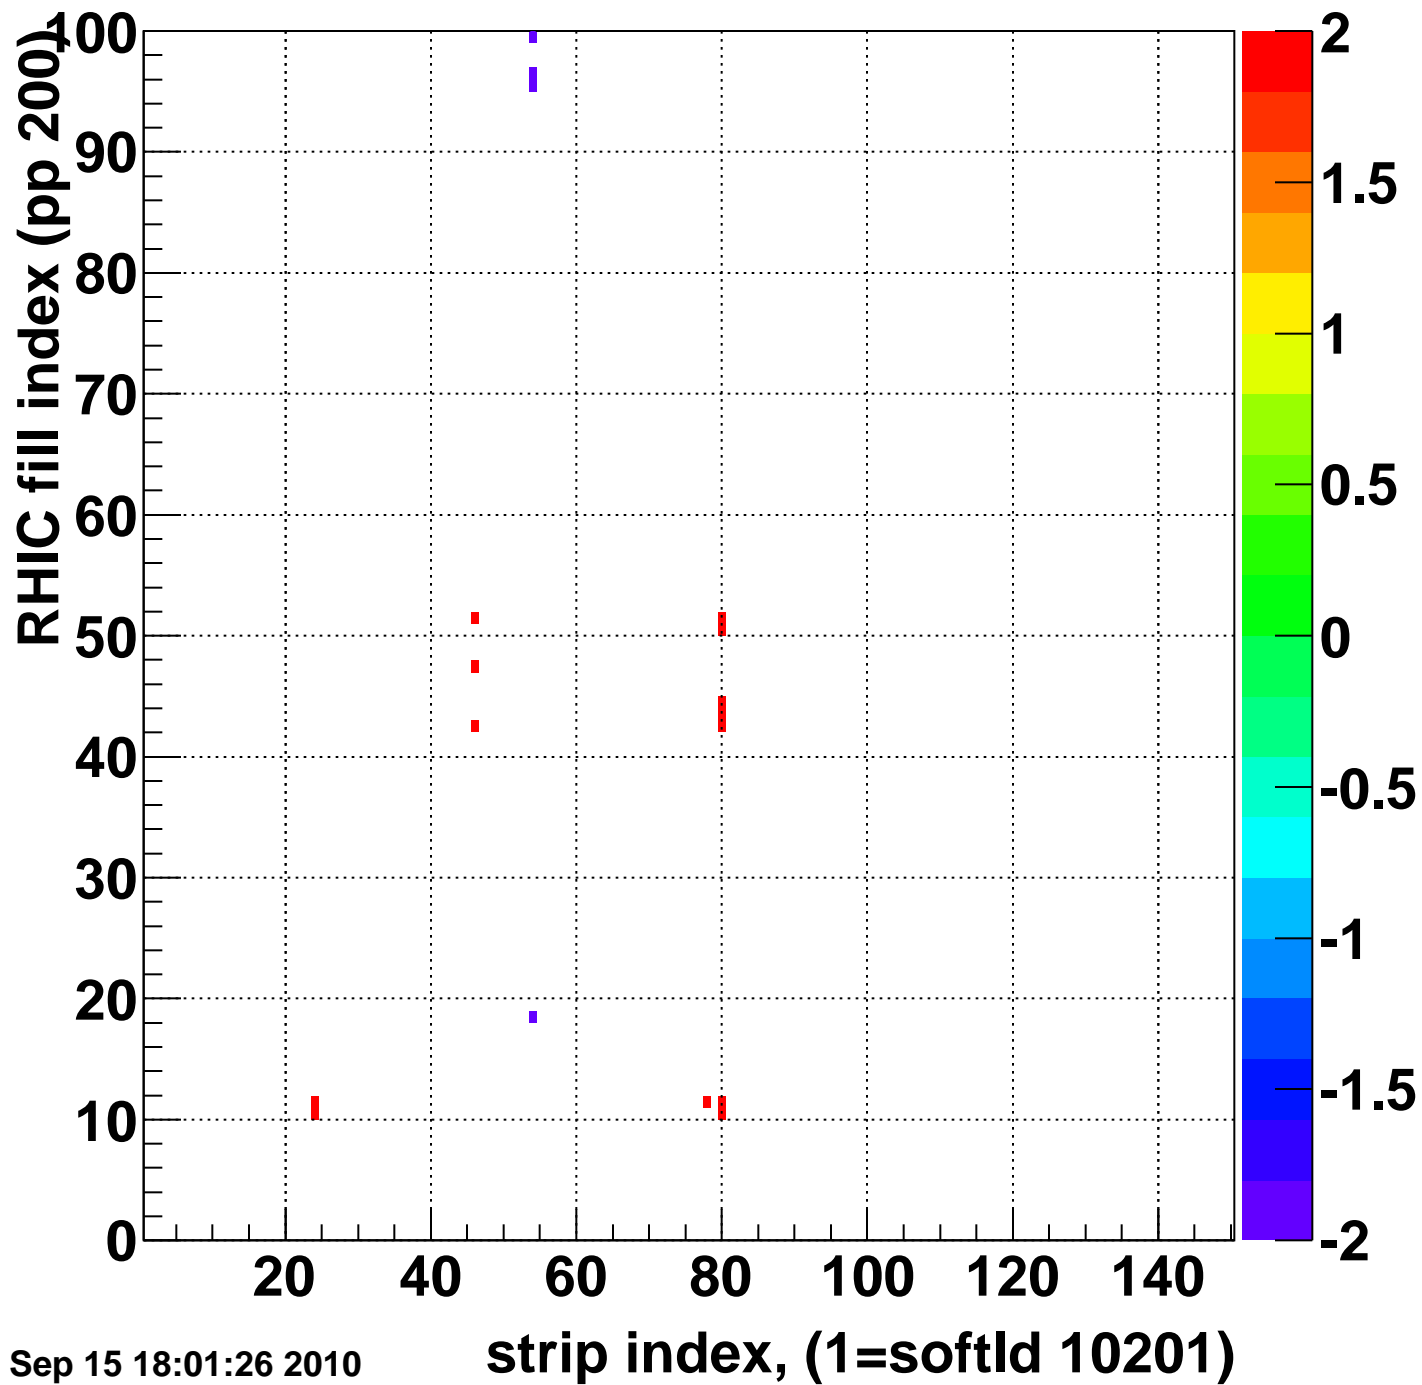

Rms of ped residuum (ADC), BSMDE mod=69, good strips

Entries 15000

Wed Sep 15 18:01:26 2010

Bad strips (color=error bits), BSMDE mod=69

Entries 0

Wed Sep 15 18:01:26 2010

Rms of ped residuum (ADC), BSMDP mod=69, good strips

Entries 15000

Wed Sep 15 18:01:26 2010

Bad strips (color=error bits), BSMDE mod=69

Entries 0

Wed Sep 15 18:01:27 2010