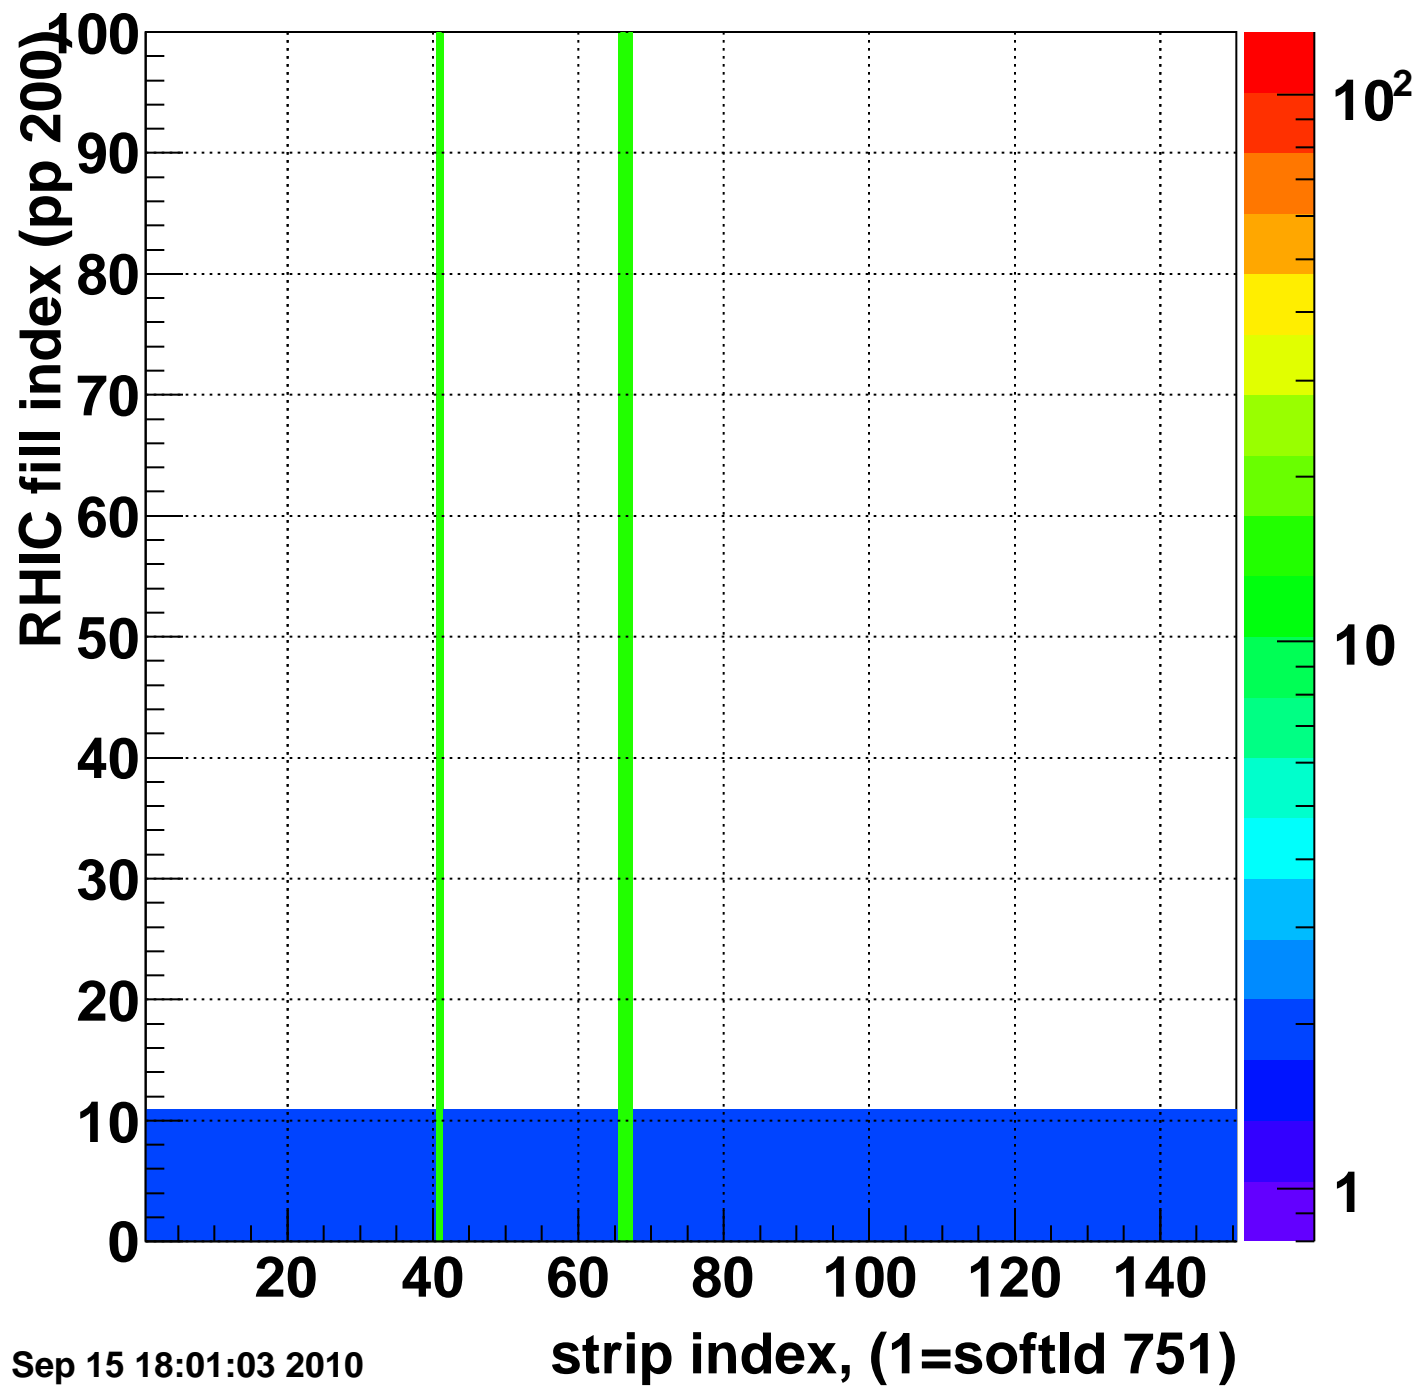

Mpv of ped residuum (ADC), BSMDE mod=6, good strips

Entries 0

Wed Sep 15 18:01:03 2010

Rms of ped residuum (ADC), BSMDE mod=6, good strips

Entries 13261

Wed Sep 15 18:01:03 2010

Bad strips (color=error bits), BSMDE mod=6

Entries 1739

Wed Sep 15 18:01:03 2010

Mpv of ped residuum (ADC), BSMDP mod=6, good strips

Entries 0

Wed Sep 15 18:01:03 2010

Rms of ped residuum (ADC), BSMDP mod=6, good strips

Entries 13083

Wed Sep 15 18:01:03 2010

Bad strips (color=error bits), BSMDE mod=6

Entries 1917

Wed Sep 15 18:01:03 2010