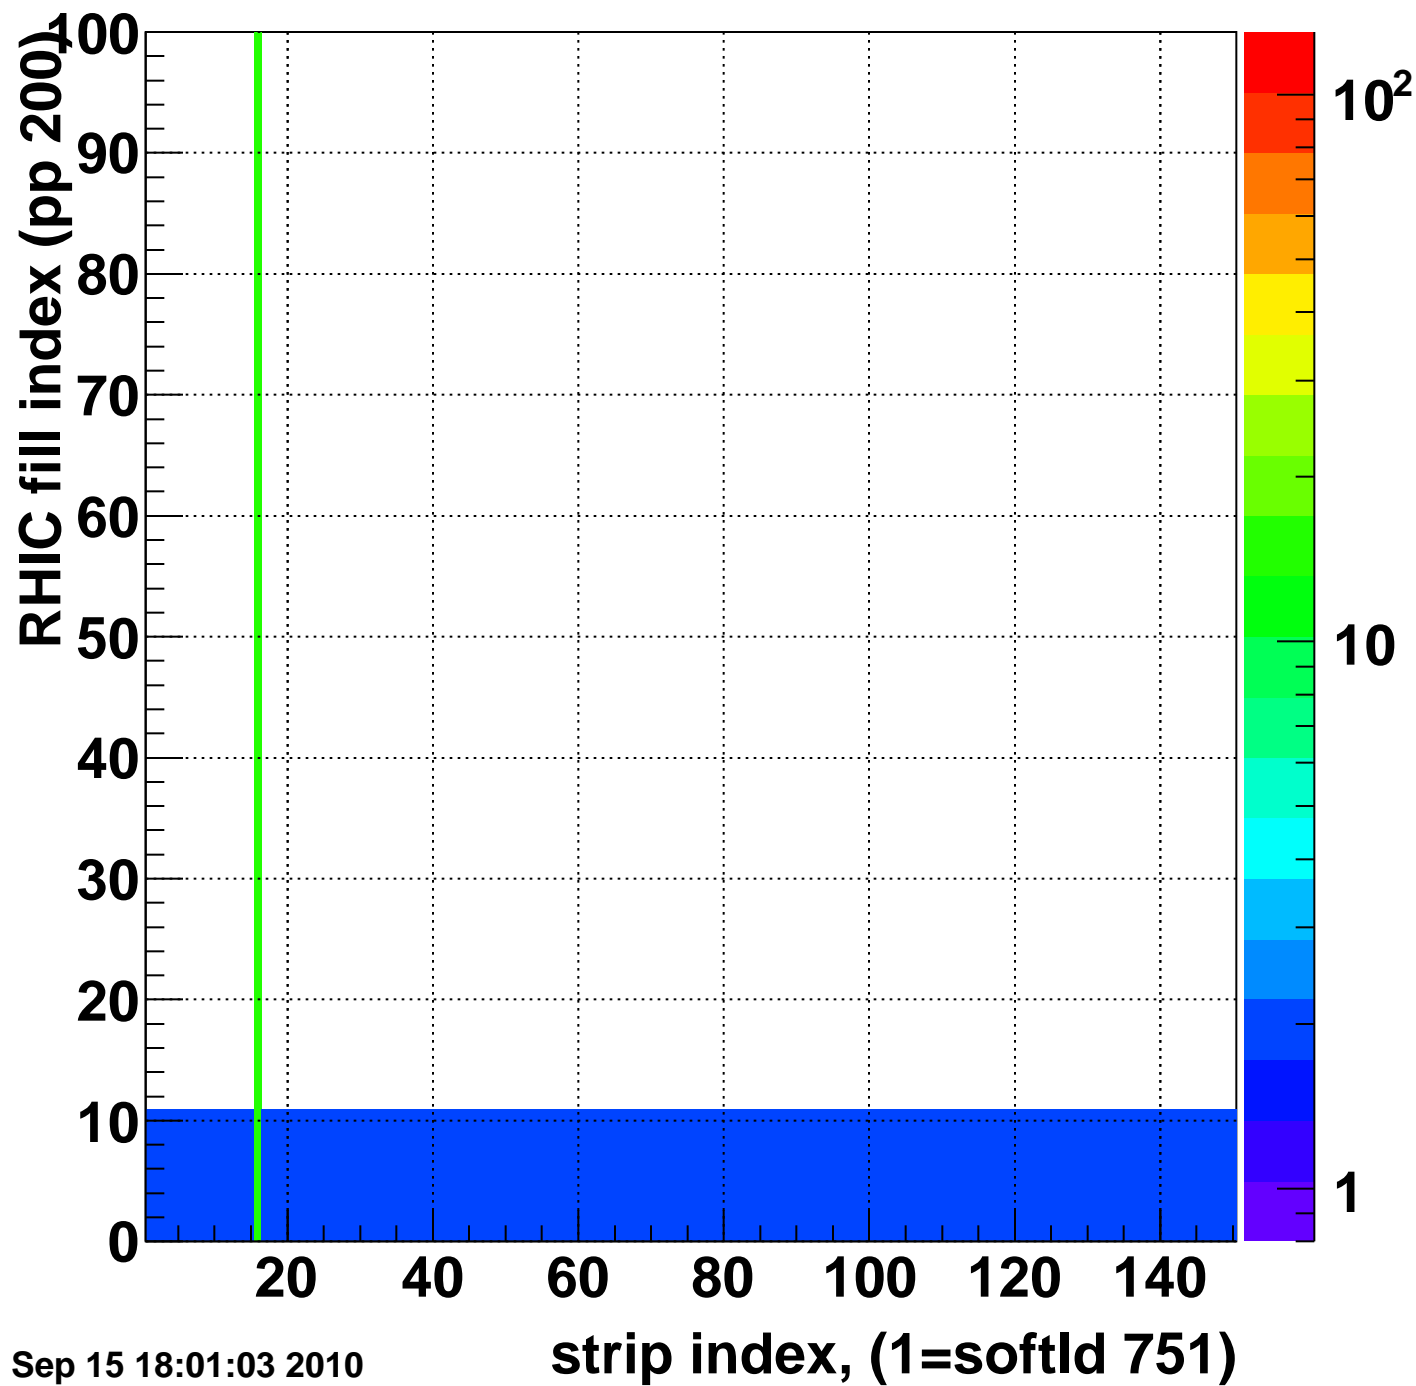

Mpv of ped residuum (ADC), BSMDE mod=6, good strips

Entries 0

Wed Sep 15 18:01:03 2010

Rms of ped residuum (ADC), BSMDE mod=6, good strips

Entries 13261

Wed Sep 15 18:01:03 2010

Bad strips (color=error bits), BSMDE mod=6

Entries 1739

Wed Sep 15 18:01:03 2010

Mpv of ped residuum (ADC), BSMDP mod=6, good strips

Entries 0

Wed Sep 15 18:01:03 2010

Rms of ped residuum (ADC), BSMDP mod=6, good strips

Entries 13083

Wed Sep 15 18:01:03 2010

Bad strips (color=error bits), BSMDE mod=6

Entries 1917

Wed Sep 15 18:01:03 2010