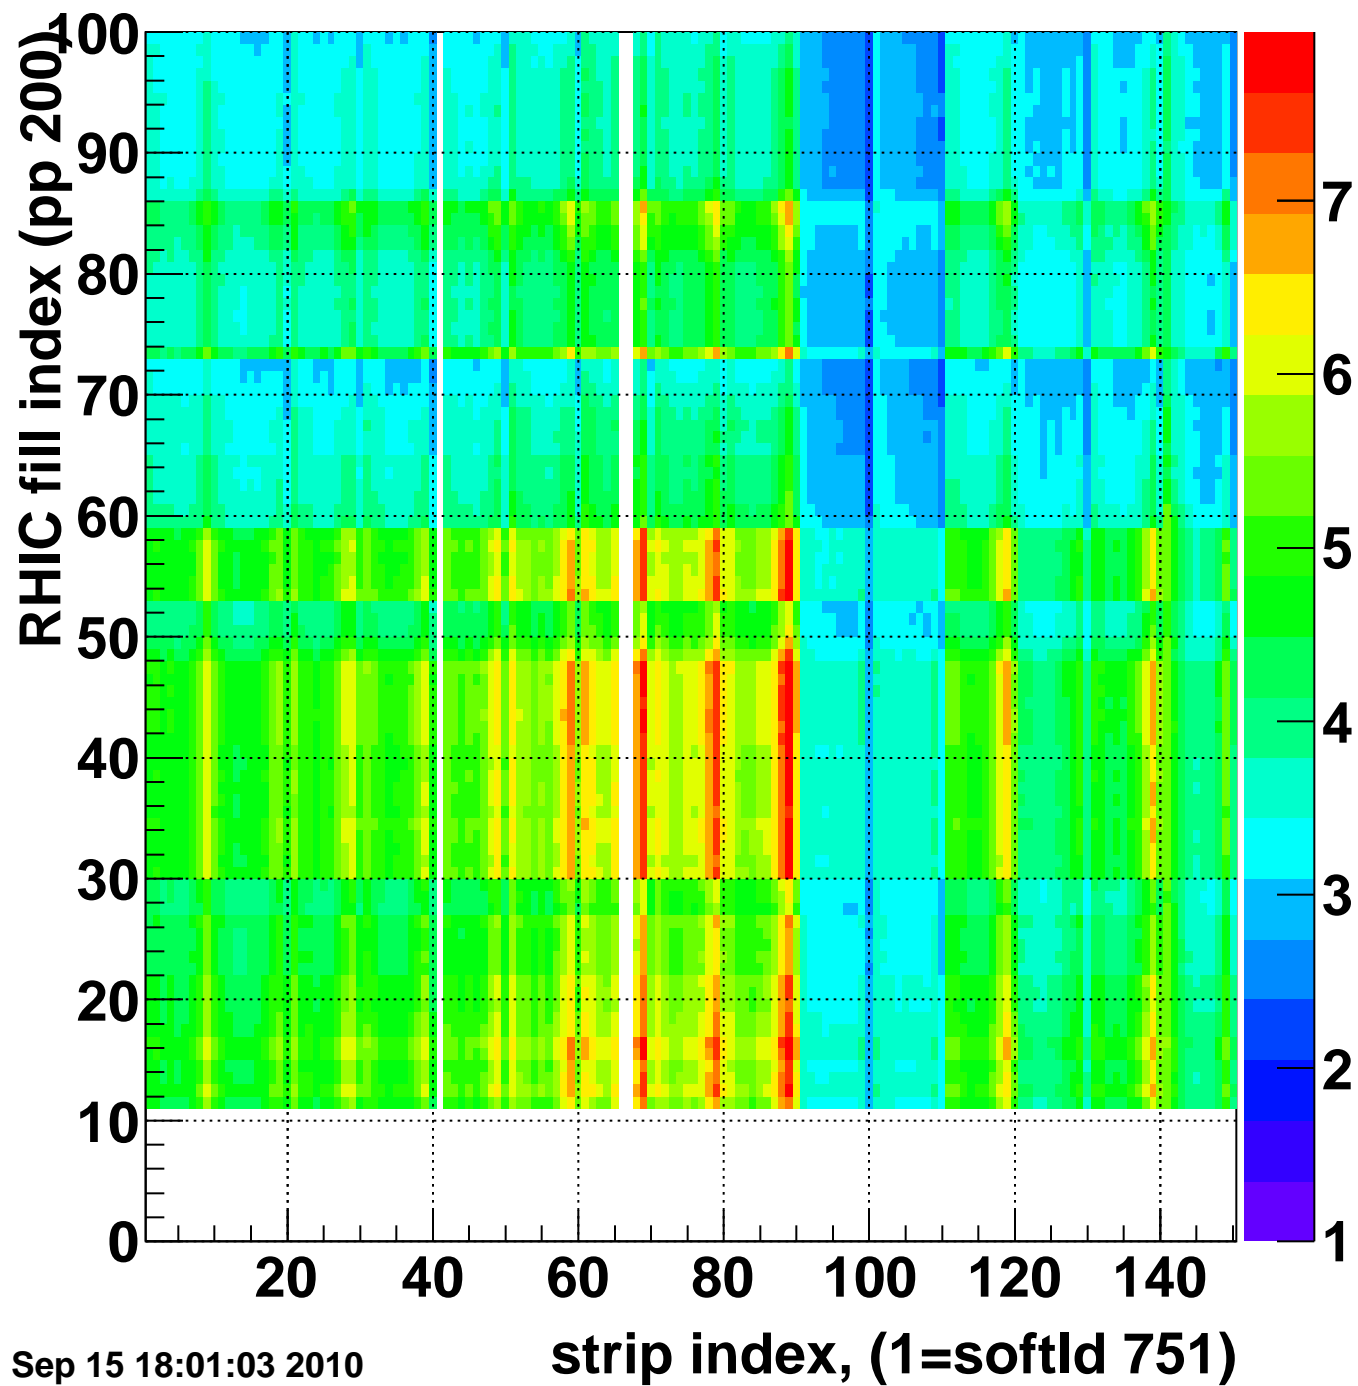

Mpv of ped residuum (ADC), BSMDE mod=6, good strips

Entries 0

Wed Sep 15 18:01:03 2010

Rms of ped residuum (ADC), BSMDE mod=6, good strips

Entries 13261

Wed Sep 15 18:01:03 2010

Bad strips (color=error bits), BSMDE mod=6

Entries 1739

Wed Sep 15 18:01:03 2010

Mpv of ped residuum (ADC), BSMDP mod=6, good strips

Entries 0

Wed Sep 15 18:01:03 2010

Rms of ped residuum (ADC), BSMDP mod=6, good strips

Entries 13083

Wed Sep 15 18:01:03 2010

Bad strips (color=error bits), BSMDE mod=6

Entries 1917

Wed Sep 15 18:01:03 2010