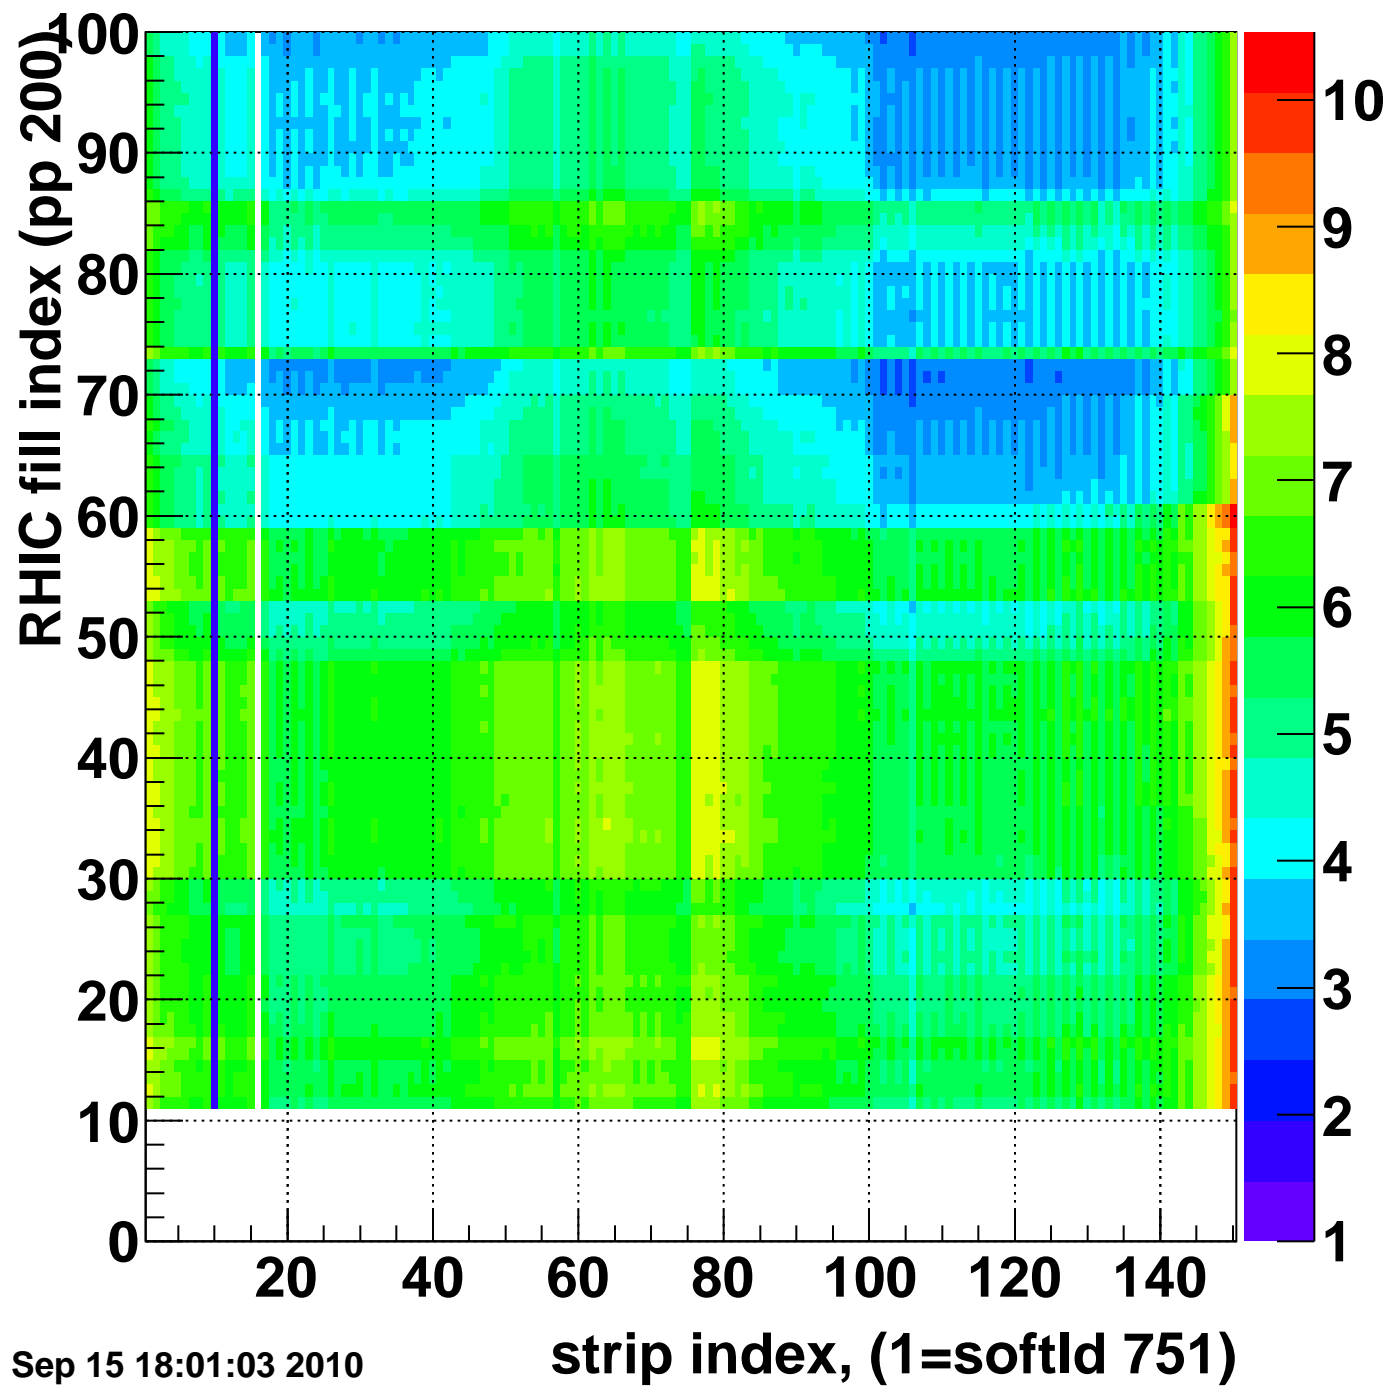

Mpv of ped residuum (ADC), BSMDE mod=6, good strips

Entries 0

Wed Sep 15 18:01:03 2010

Rms of ped residuum (ADC), BSMDE mod=6, good strips

Entries 13261

Wed Sep 15 18:01:03 2010

Bad strips (color=error bits), BSMDE mod=6

Entries 1739

Wed Sep 15 18:01:03 2010

Mpv of ped residuum (ADC), BSMDP mod=6, good strips

Entries 0

Wed Sep 15 18:01:03 2010

Rms of ped residuum (ADC), BSMDP mod=6, good strips

Entries 13083

Wed Sep 15 18:01:03 2010

Bad strips (color=error bits), BSMDE mod=6

Entries 1917

Wed Sep 15 18:01:03 2010