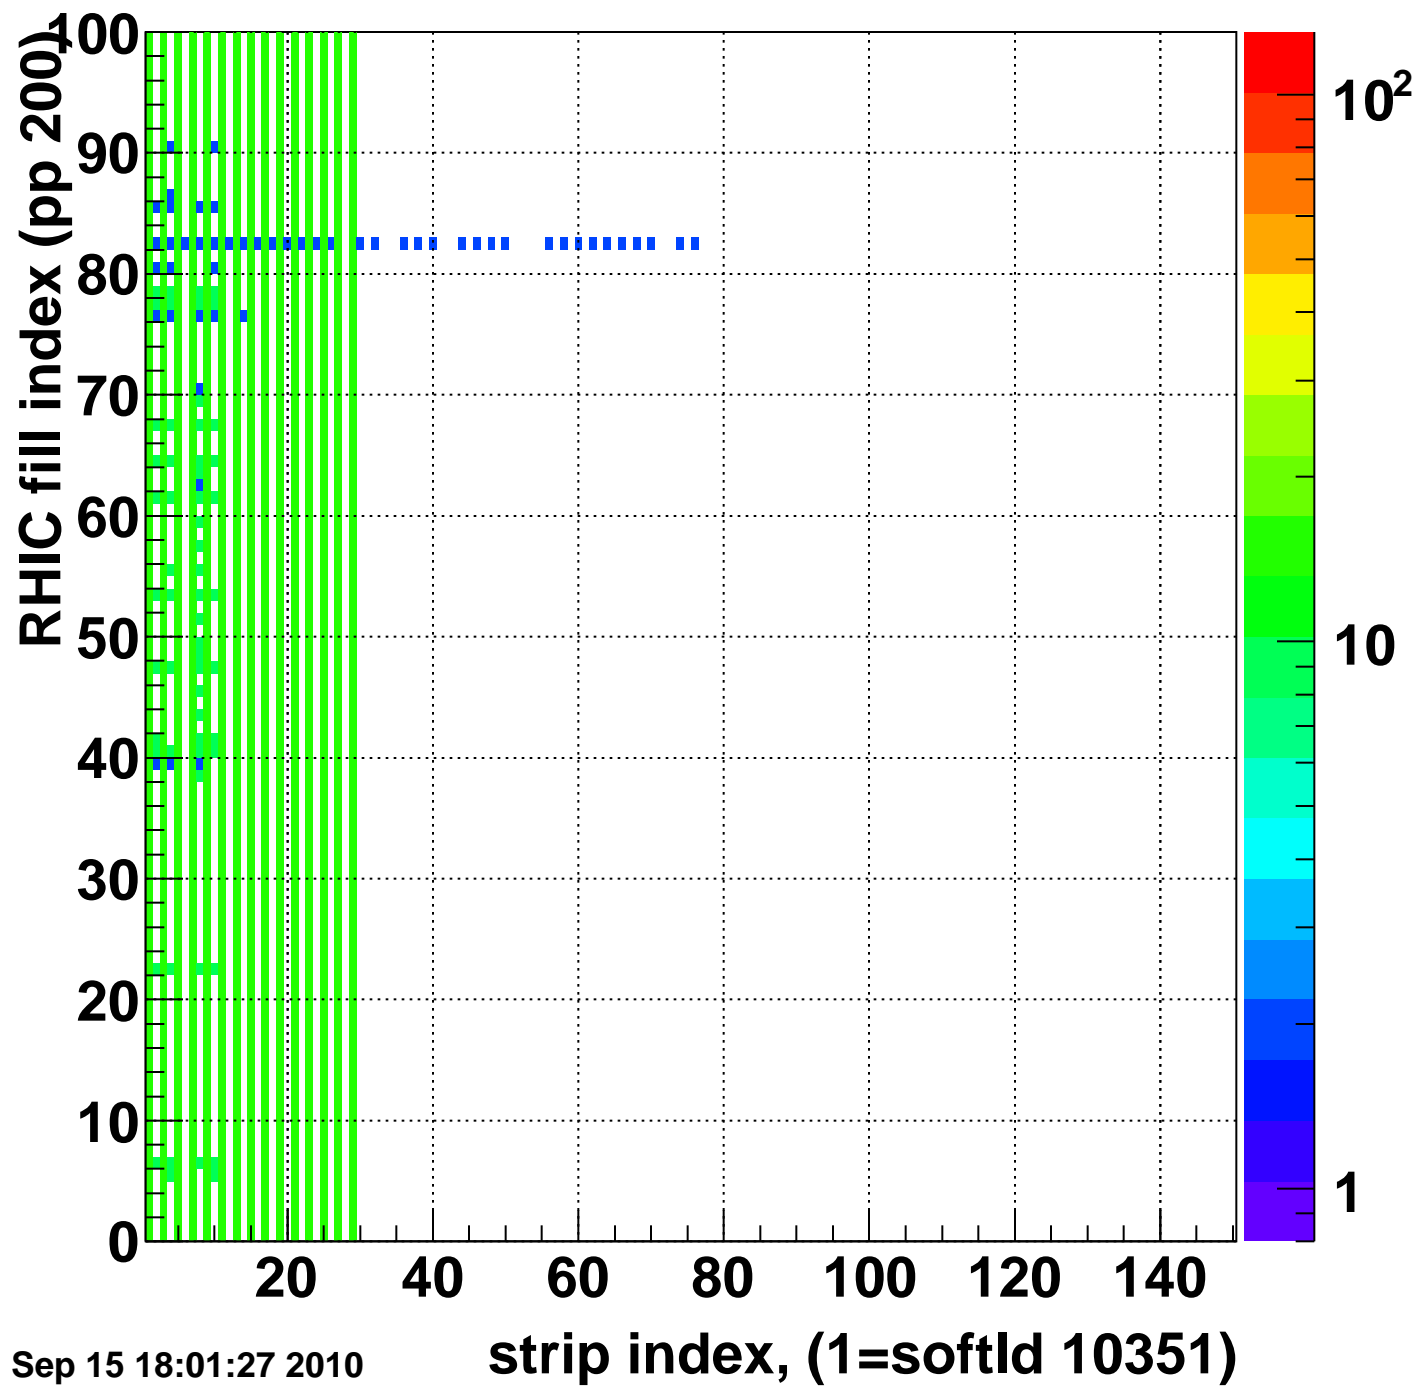

Rms of ped residuum (ADC), BSMDE mod=70, good strips

Entries 15000

Wed Sep 15 18:01:27 2010

Bad strips (color=error bits), BSMDE mod=70

Entries 0

Wed Sep 15 18:01:27 2010

Rms of ped residuum (ADC), BSMDP mod=70, good strips

Entries 13391

Wed Sep 15 18:01:27 2010

Bad strips (color=error bits), BSMDE mod=70

Entries 1609

Wed Sep 15 18:01:27 2010