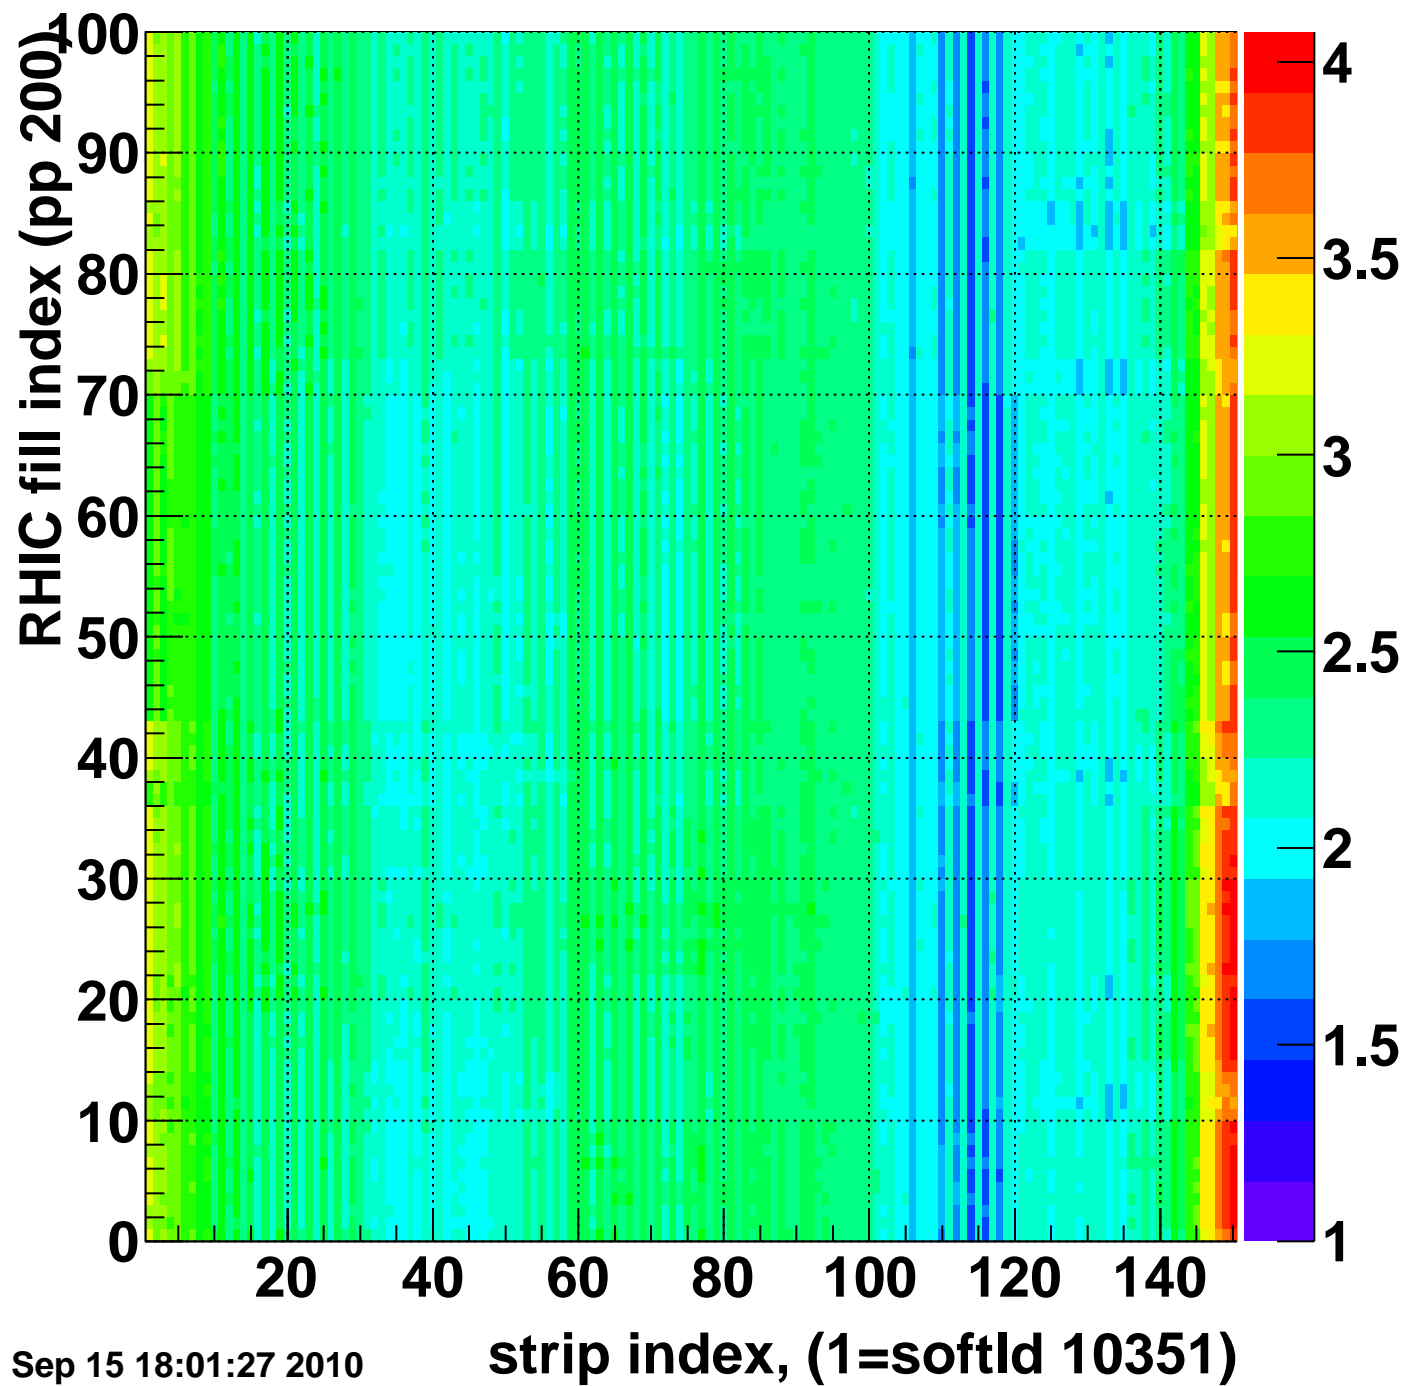

Rms of ped residuum (ADC), BSMDE mod=70, good strips

Entries 15000

Wed Sep 15 18:01:27 2010

Bad strips (color=error bits), BSMDE mod=70

Entries 0

Wed Sep 15 18:01:27 2010

Rms of ped residuum (ADC), BSMDP mod=70, good strips

Entries 13391

Wed Sep 15 18:01:27 2010

Bad strips (color=error bits), BSMDE mod=70

Entries 1609

Wed Sep 15 18:01:27 2010