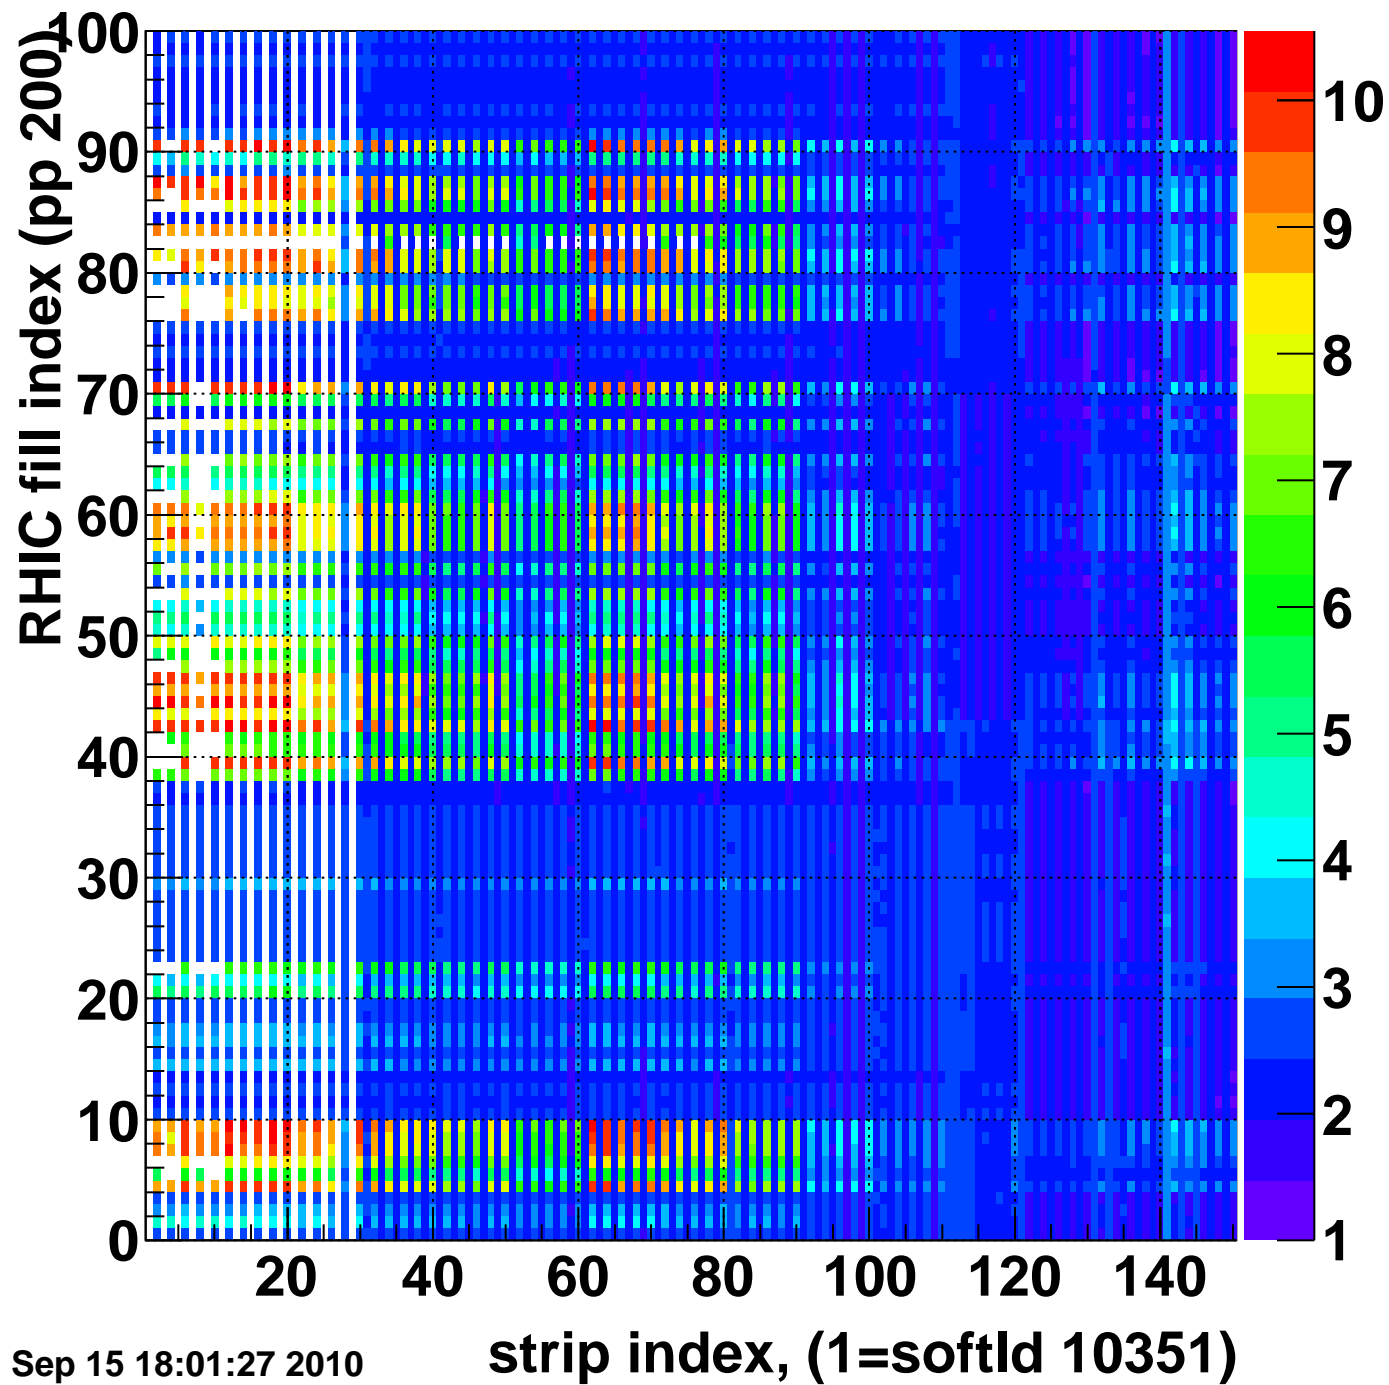

Rms of ped residuum (ADC), BSMDE mod=70, good strips

Entries 15000

Wed Sep 15 18:01:27 2010

Bad strips (color=error bits), BSMDE mod=70

Entries 0

Wed Sep 15 18:01:27 2010

Rms of ped residuum (ADC), BSMDP mod=70, good strips

Entries 13391

Wed Sep 15 18:01:27 2010

Bad strips (color=error bits), BSMDE mod=70

Entries 1609

Wed Sep 15 18:01:27 2010