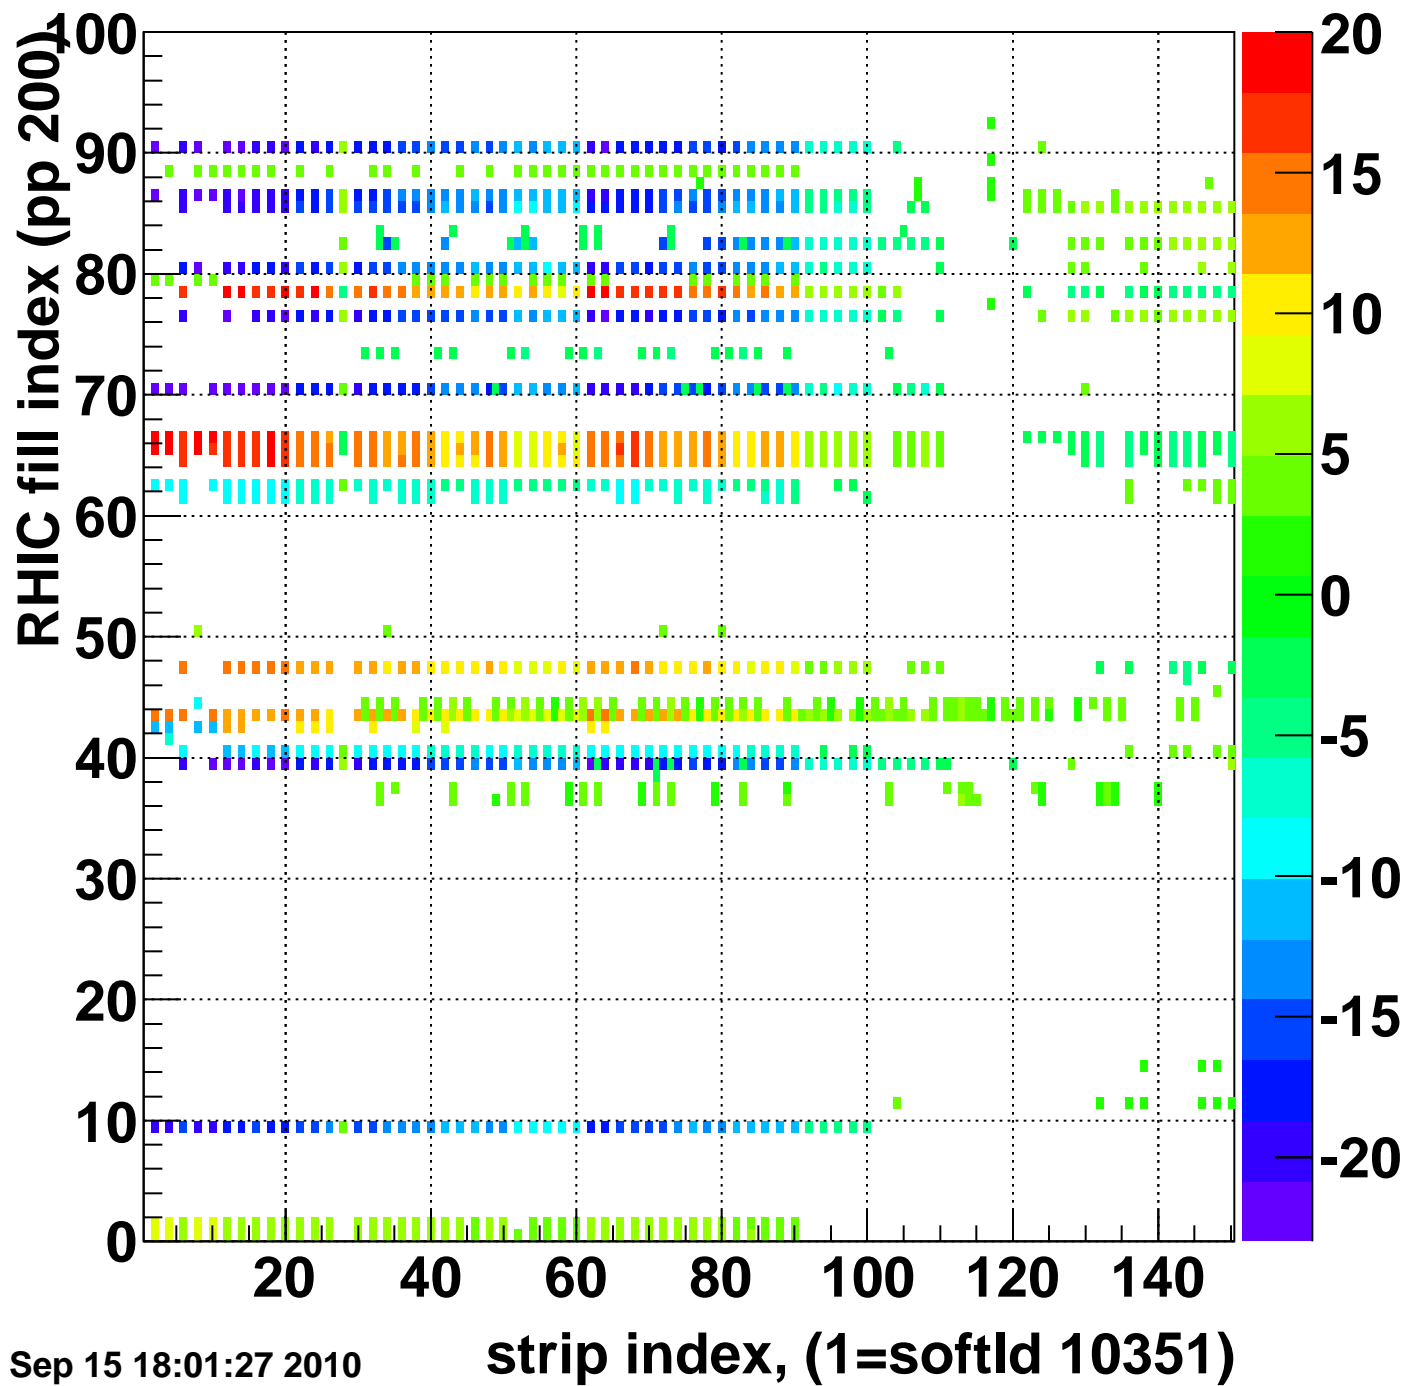

Rms of ped residuum (ADC), BSMDE mod=70, good strips

Entries 15000

Wed Sep 15 18:01:27 2010

Bad strips (color=error bits), BSMDE mod=70

Entries 0

Wed Sep 15 18:01:27 2010

Rms of ped residuum (ADC), BSMDP mod=70, good strips

Entries 13391

Wed Sep 15 18:01:27 2010

Bad strips (color=error bits), BSMDE mod=70

Entries 1609

Wed Sep 15 18:01:27 2010