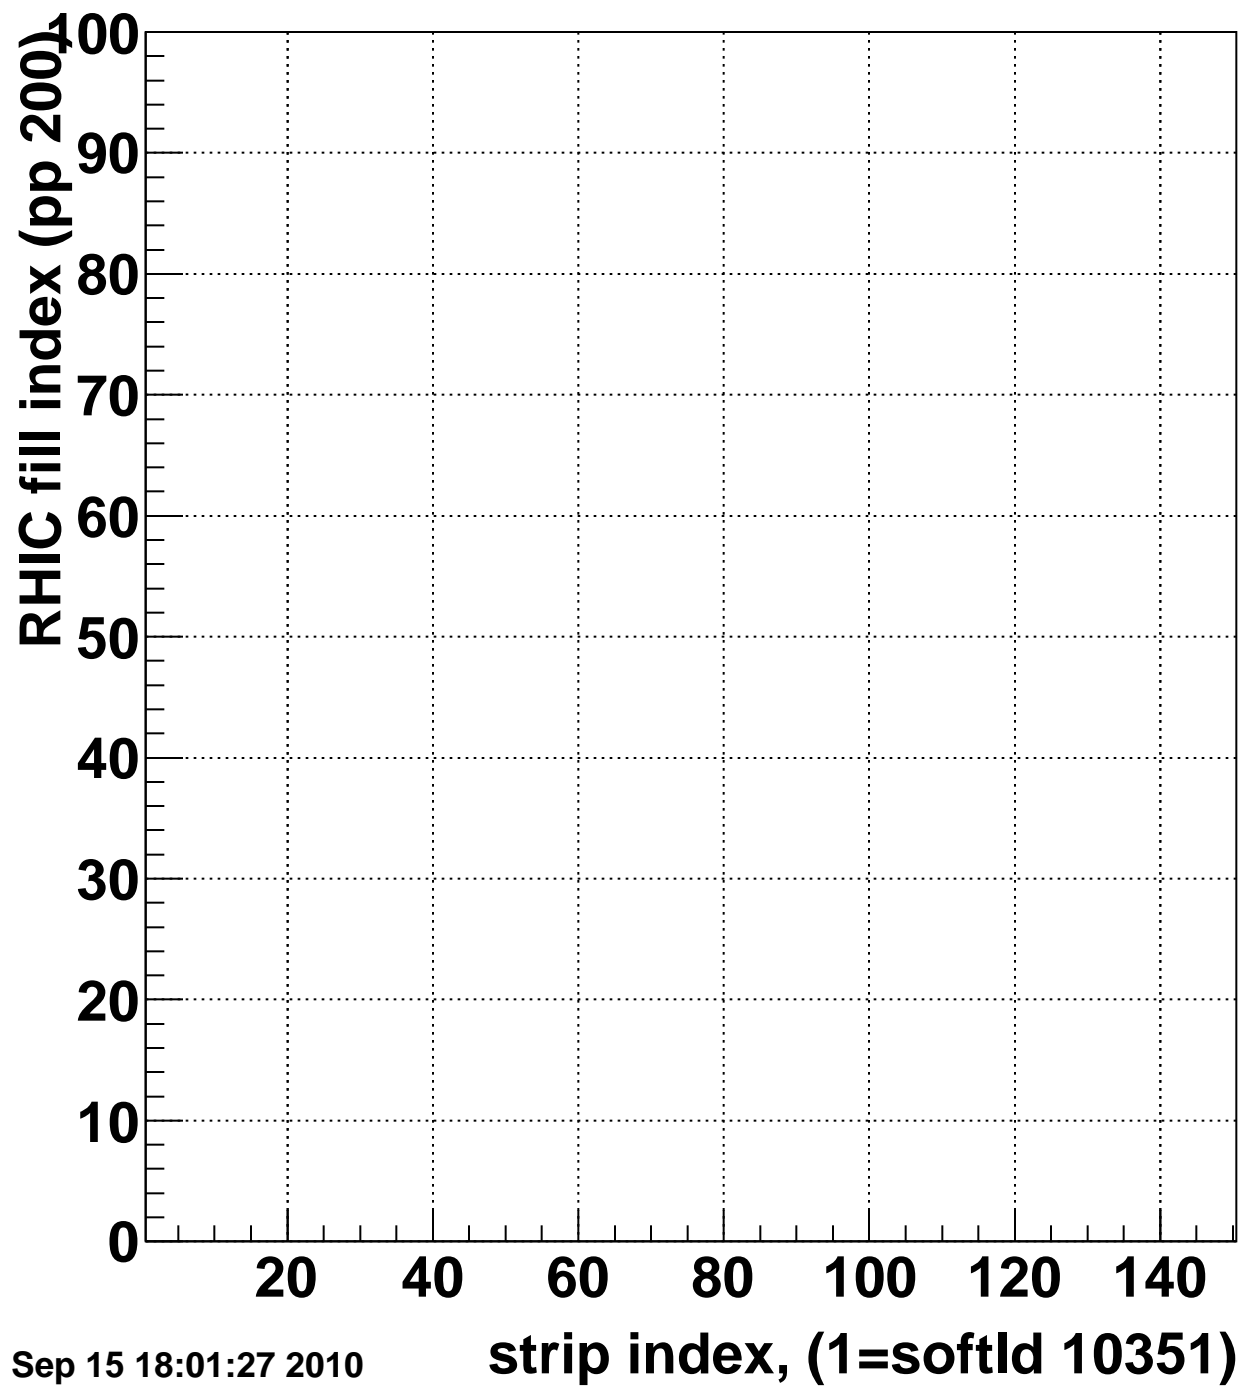

Rms of ped residuum (ADC), BSMDE mod=70, good strips

Entries 15000

Wed Sep 15 18:01:27 2010

Bad strips (color=error bits), BSMDE mod=70

Entries 0

Wed Sep 15 18:01:27 2010

Rms of ped residuum (ADC), BSMDP mod=70, good strips

Entries 13391

Wed Sep 15 18:01:27 2010

Bad strips (color=error bits), BSMDE mod=70

Entries 1609

Wed Sep 15 18:01:27 2010