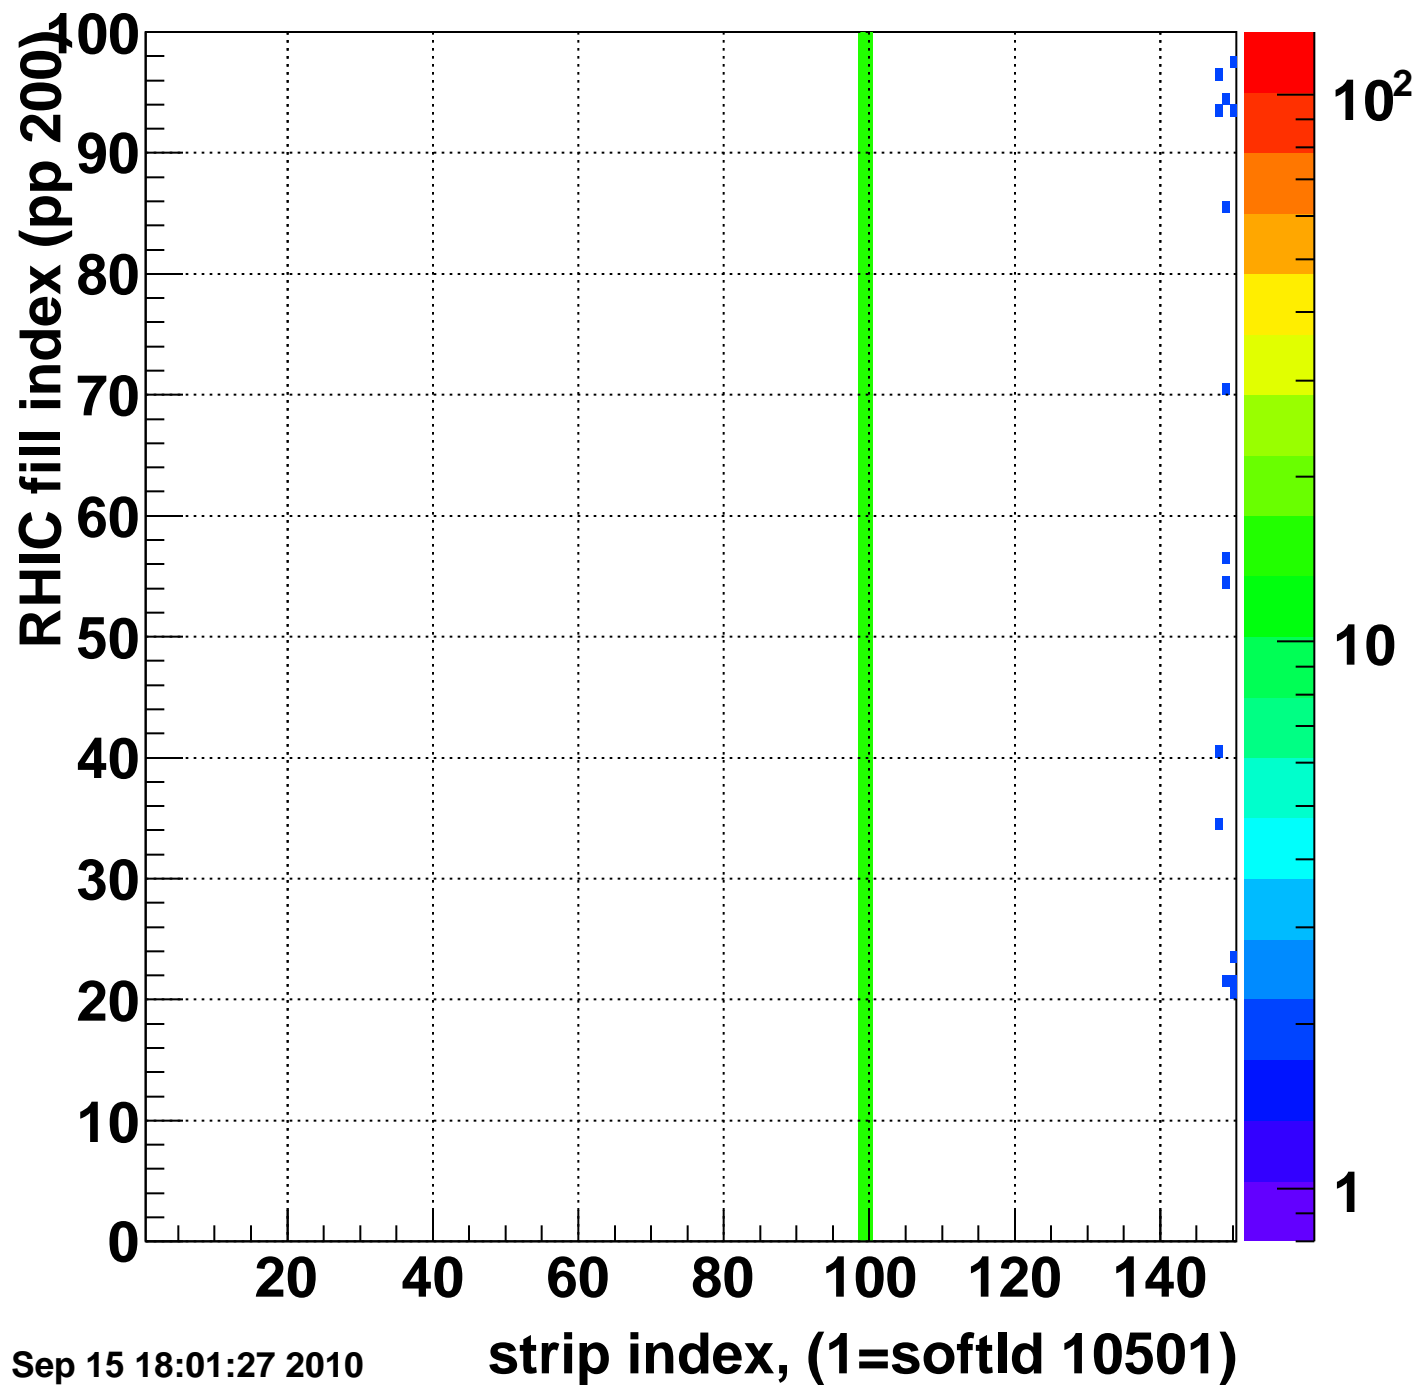

Rms of ped residuum (ADC), BSMDE mod=71, good strips

Entries 14785

Wed Sep 15 18:01:27 2010

strip index, (1=softId 10501)

Bad strips (color=error bits), BSMDE mod=71

Entries 215

Wed Sep 15 18:01:27 2010

Rms of ped residuum (ADC), BSMDP mod=71, good strips

Entries 14800

Wed Sep 15 18:01:27 2010

strip index, (1=softId 10501)

Bad strips (color=error bits), BSMDE mod=71

Entries 200

Wed Sep 15 18:01:27 2010

strip index, (1=softld 10501)