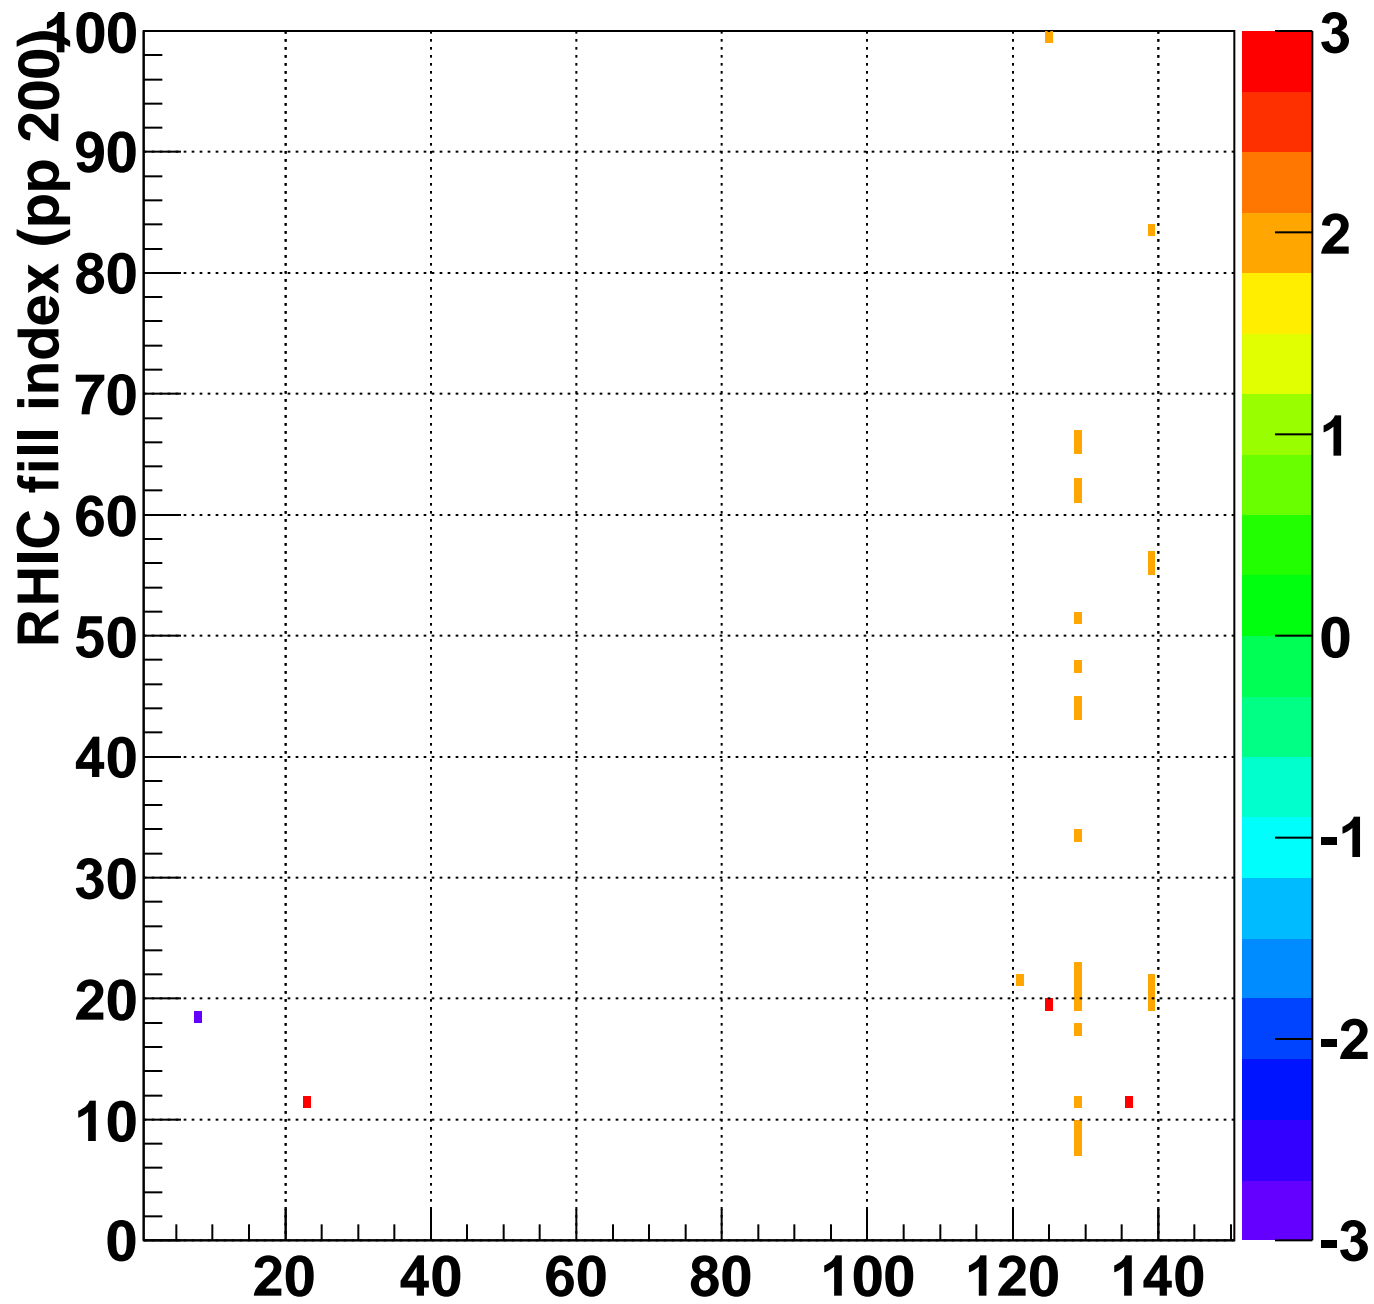

Rms of ped residuum (ADC), BSMDE mod=71, good strips

Entries 14785

Wed Sep 15 18:01:27 2010

strip index, (1=softId 10501)

Bad strips (color=error bits), BSMDE mod=71

Entries 215

Wed Sep 15 18:01:27 2010

Rms of ped residuum (ADC), BSMDP mod=71, good strips

Entries 14800

Wed Sep 15 18:01:27 2010

strip index, (1=softId 10501)

Bad strips (color=error bits), BSMDE mod=71

Entries 200

Wed Sep 15 18:01:27 2010

strip index, (1=softld 10501)