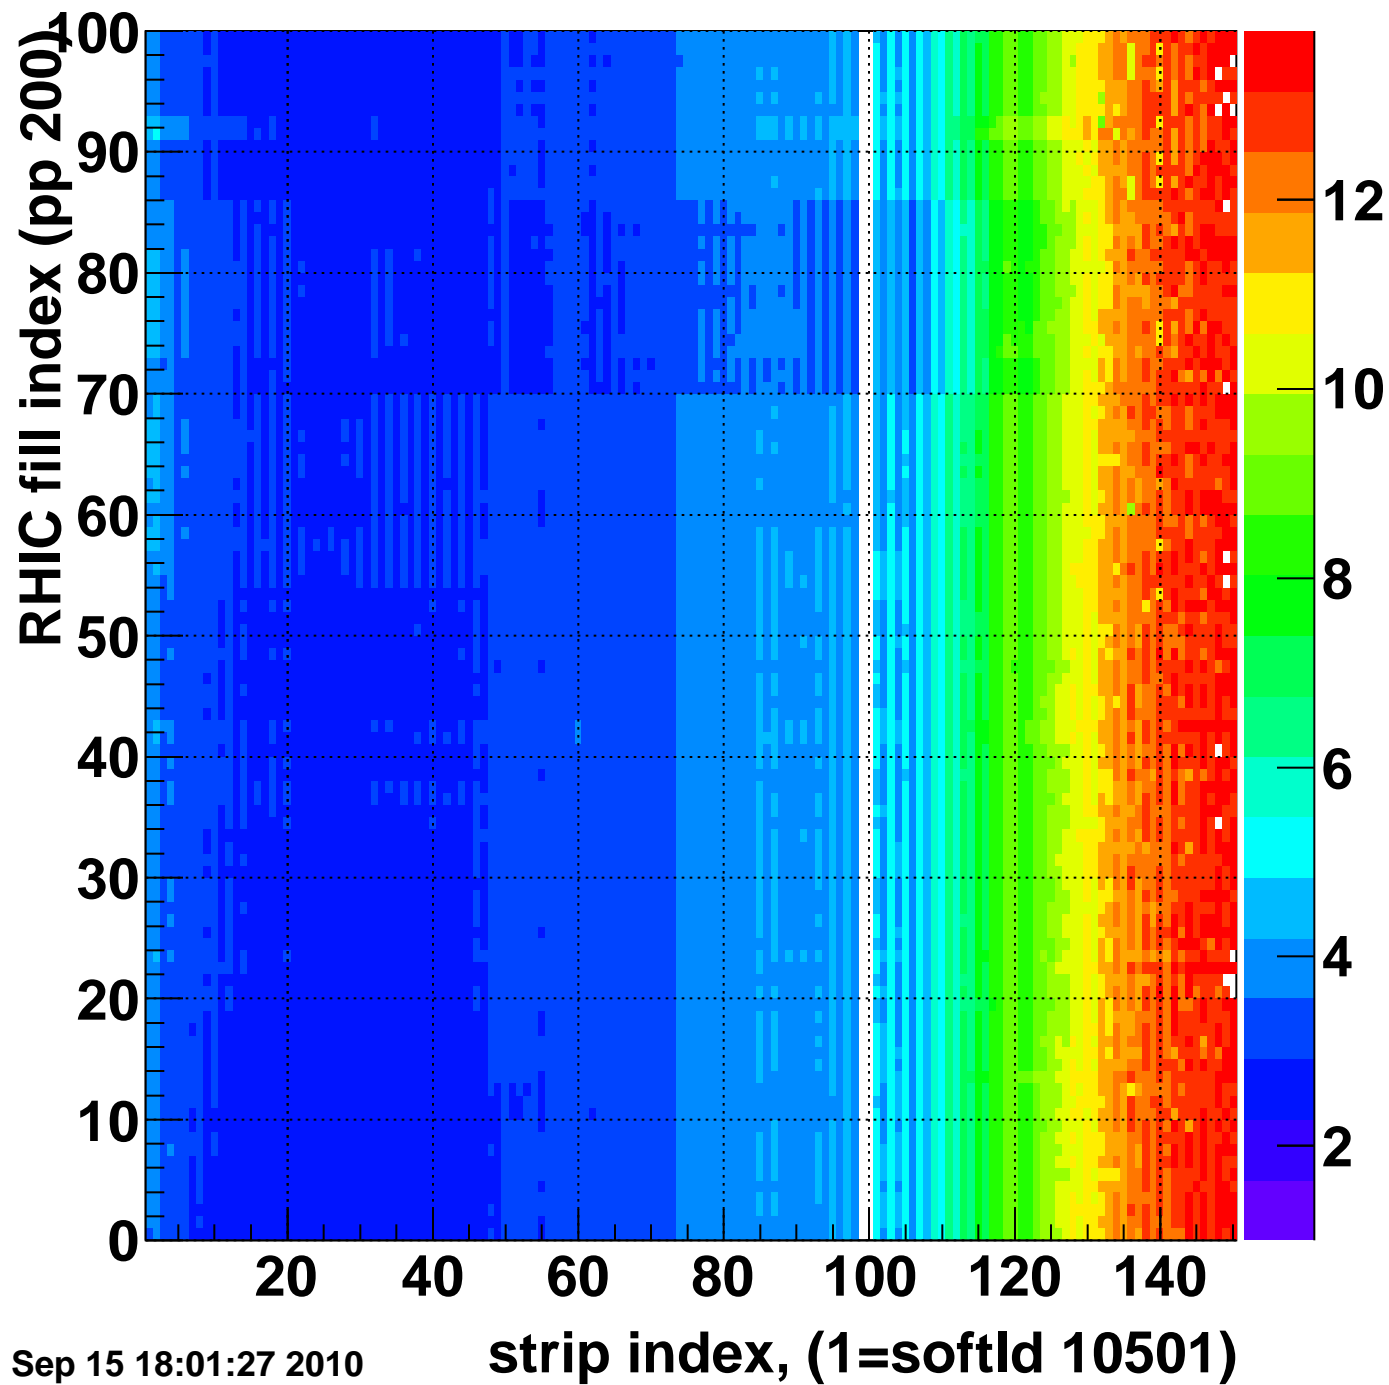

Rms of ped residuum (ADC), BSMDE mod=71, good strips

Entries 14785

Wed Sep 15 18:01:27 2010

strip index, (1=softId 10501)

Bad strips (color=error bits), BSMDE mod=71

Entries 215

Wed Sep 15 18:01:27 2010

Rms of ped residuum (ADC), BSMDP mod=71, good strips

Entries 14800

Wed Sep 15 18:01:27 2010

strip index, (1=softId 10501)

Bad strips (color=error bits), BSMDE mod=71

Entries 200

Wed Sep 15 18:01:27 2010

strip index, (1=softld 10501)