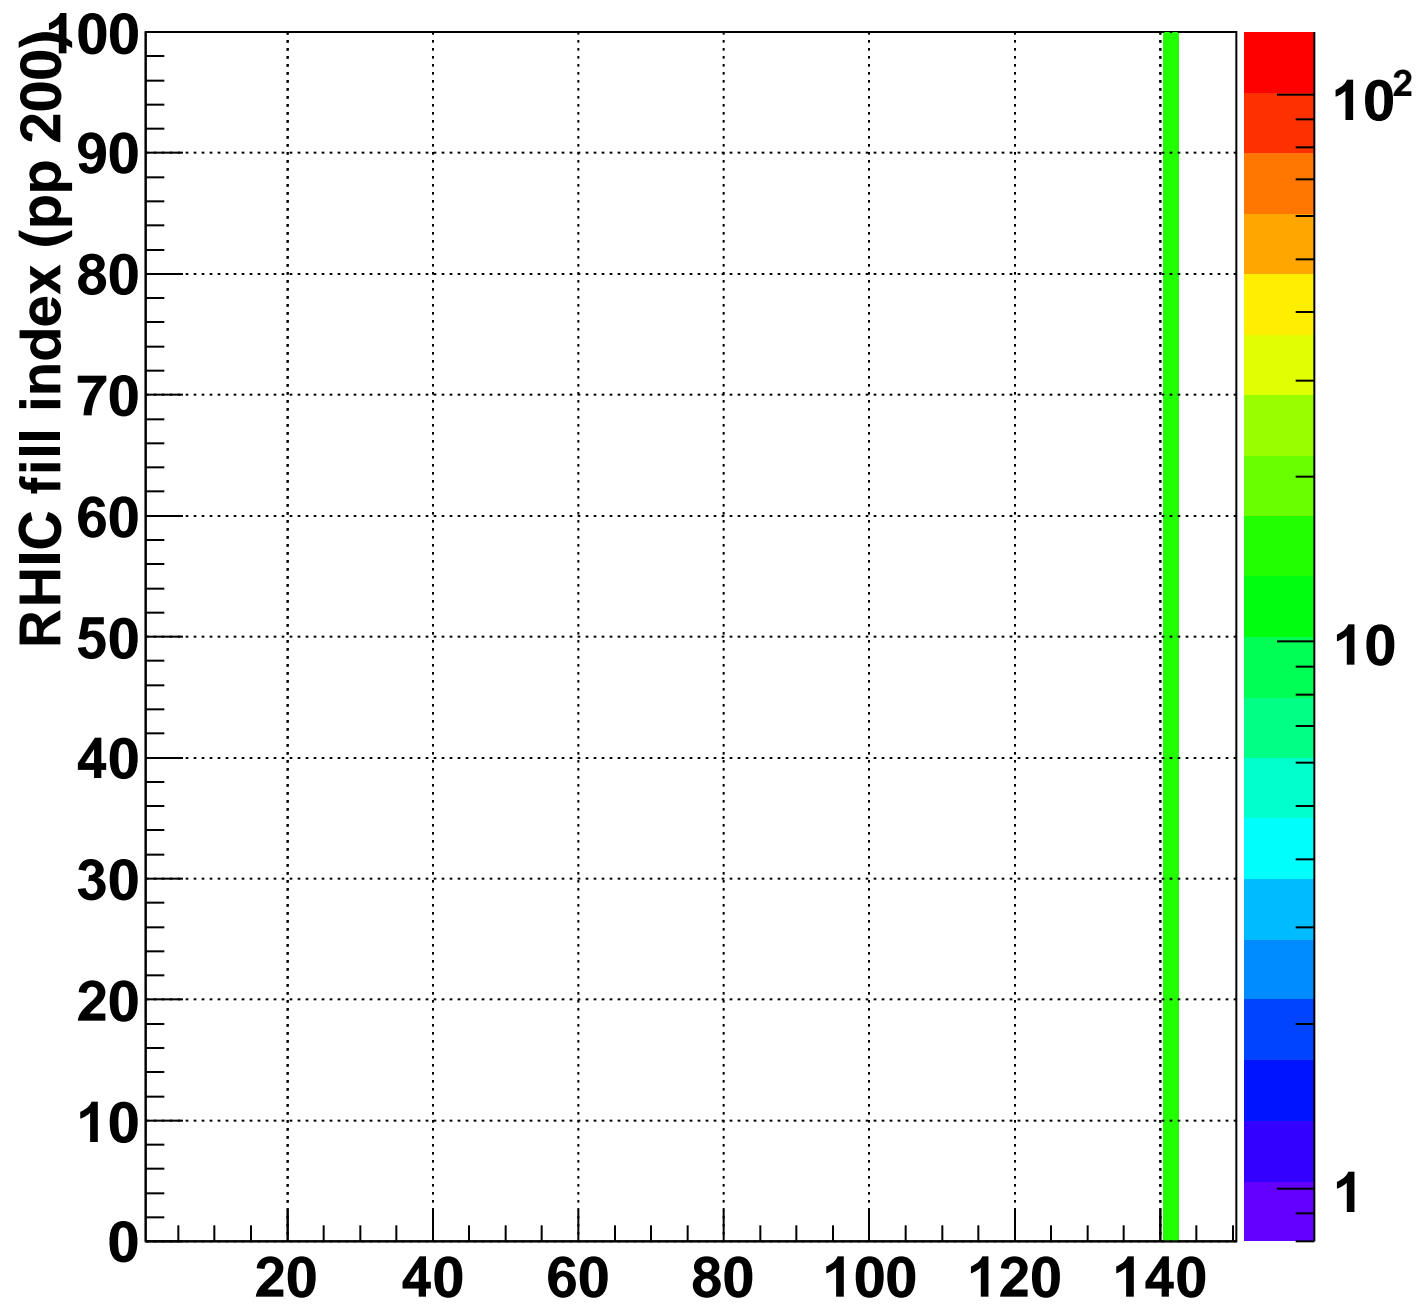

Rms of ped residuum (ADC), BSMDE mod=71, good strips

Entries 14785

Wed Sep 15 18:01:27 2010

strip index, (1=softId 10501)

Bad strips (color=error bits), BSMDE mod=71

Entries 215

Wed Sep 15 18:01:27 2010

Rms of ped residuum (ADC), BSMDP mod=71, good strips

Entries 14800

Wed Sep 15 18:01:27 2010

strip index, (1=softId 10501)

Bad strips (color=error bits), BSMDE mod=71

Entries 200

Wed Sep 15 18:01:27 2010

strip index, (1=softld 10501)