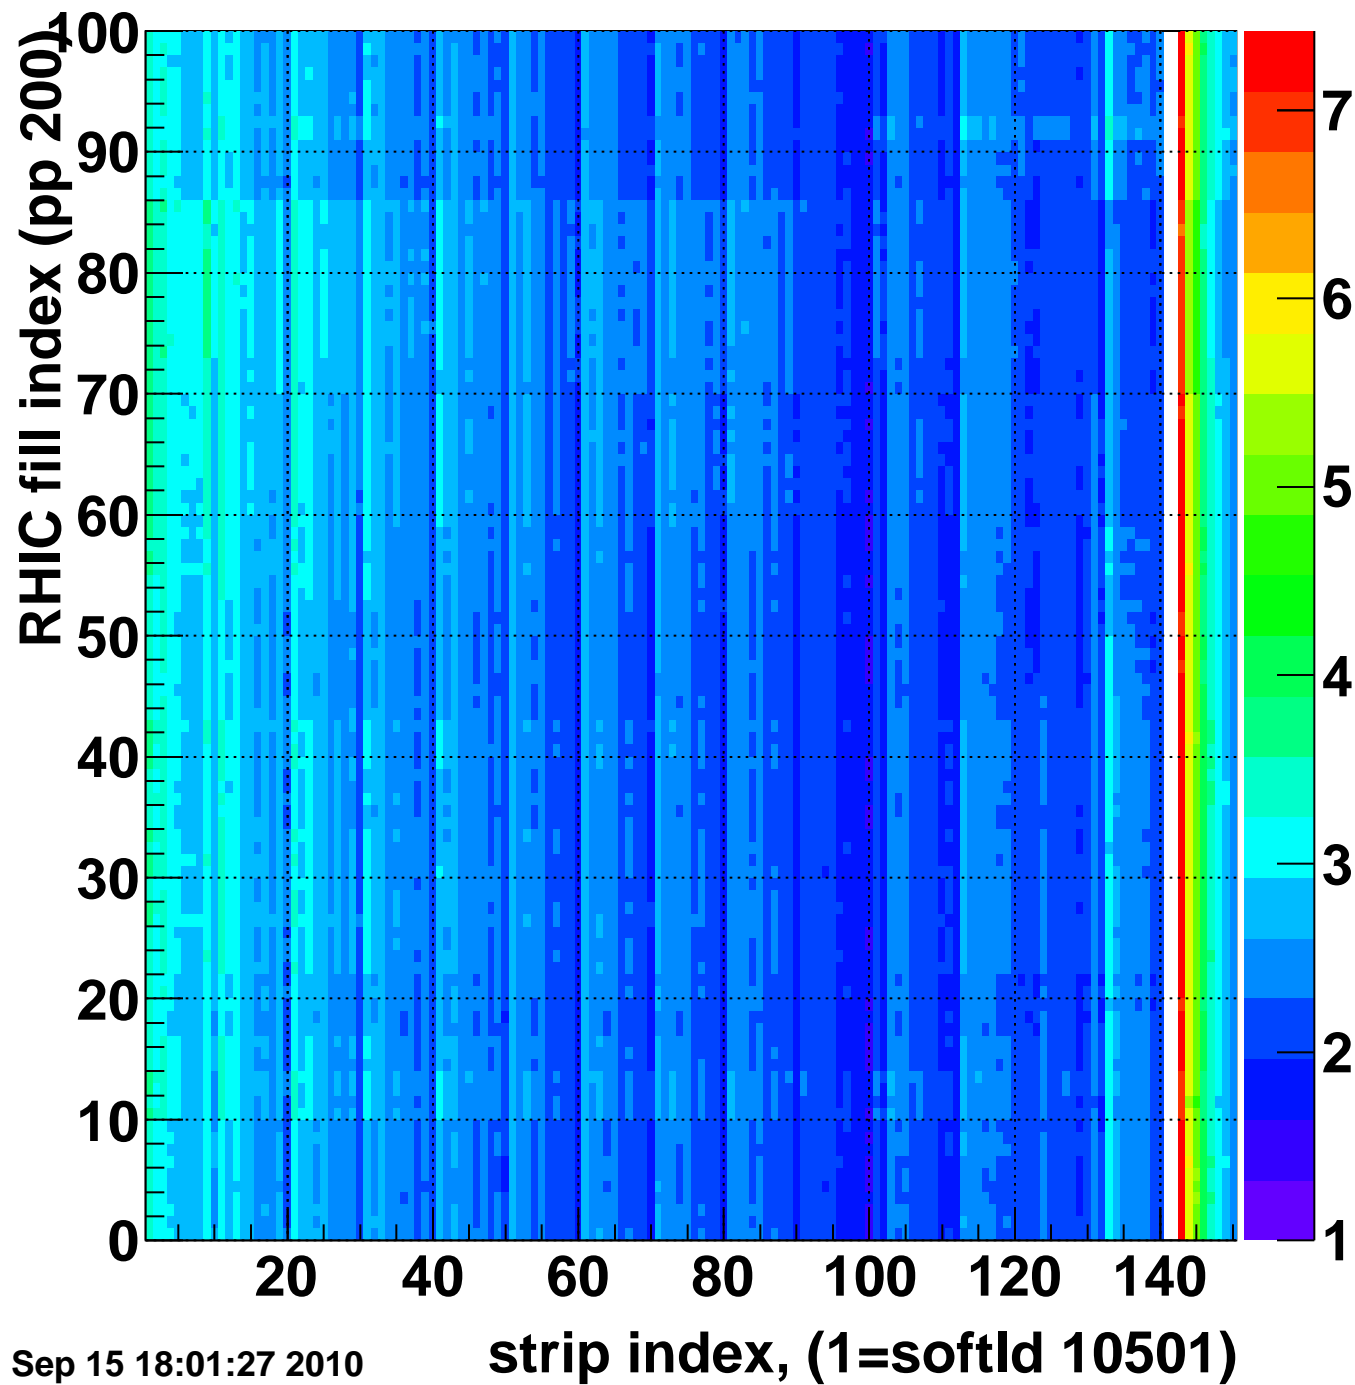

Rms of ped residuum (ADC), BSMDE mod=71, good strips

Entries 14785

Wed Sep 15 18:01:27 2010

strip index, (1=softId 10501)

Bad strips (color=error bits), BSMDE mod=71

Entries 215

Wed Sep 15 18:01:27 2010

Rms of ped residuum (ADC), BSMDP mod=71, good strips

Entries 14800

Wed Sep 15 18:01:27 2010

strip index, (1=softId 10501)

Bad strips (color=error bits), BSMDE mod=71

Entries 200

Wed Sep 15 18:01:27 2010

strip index, (1=softld 10501)