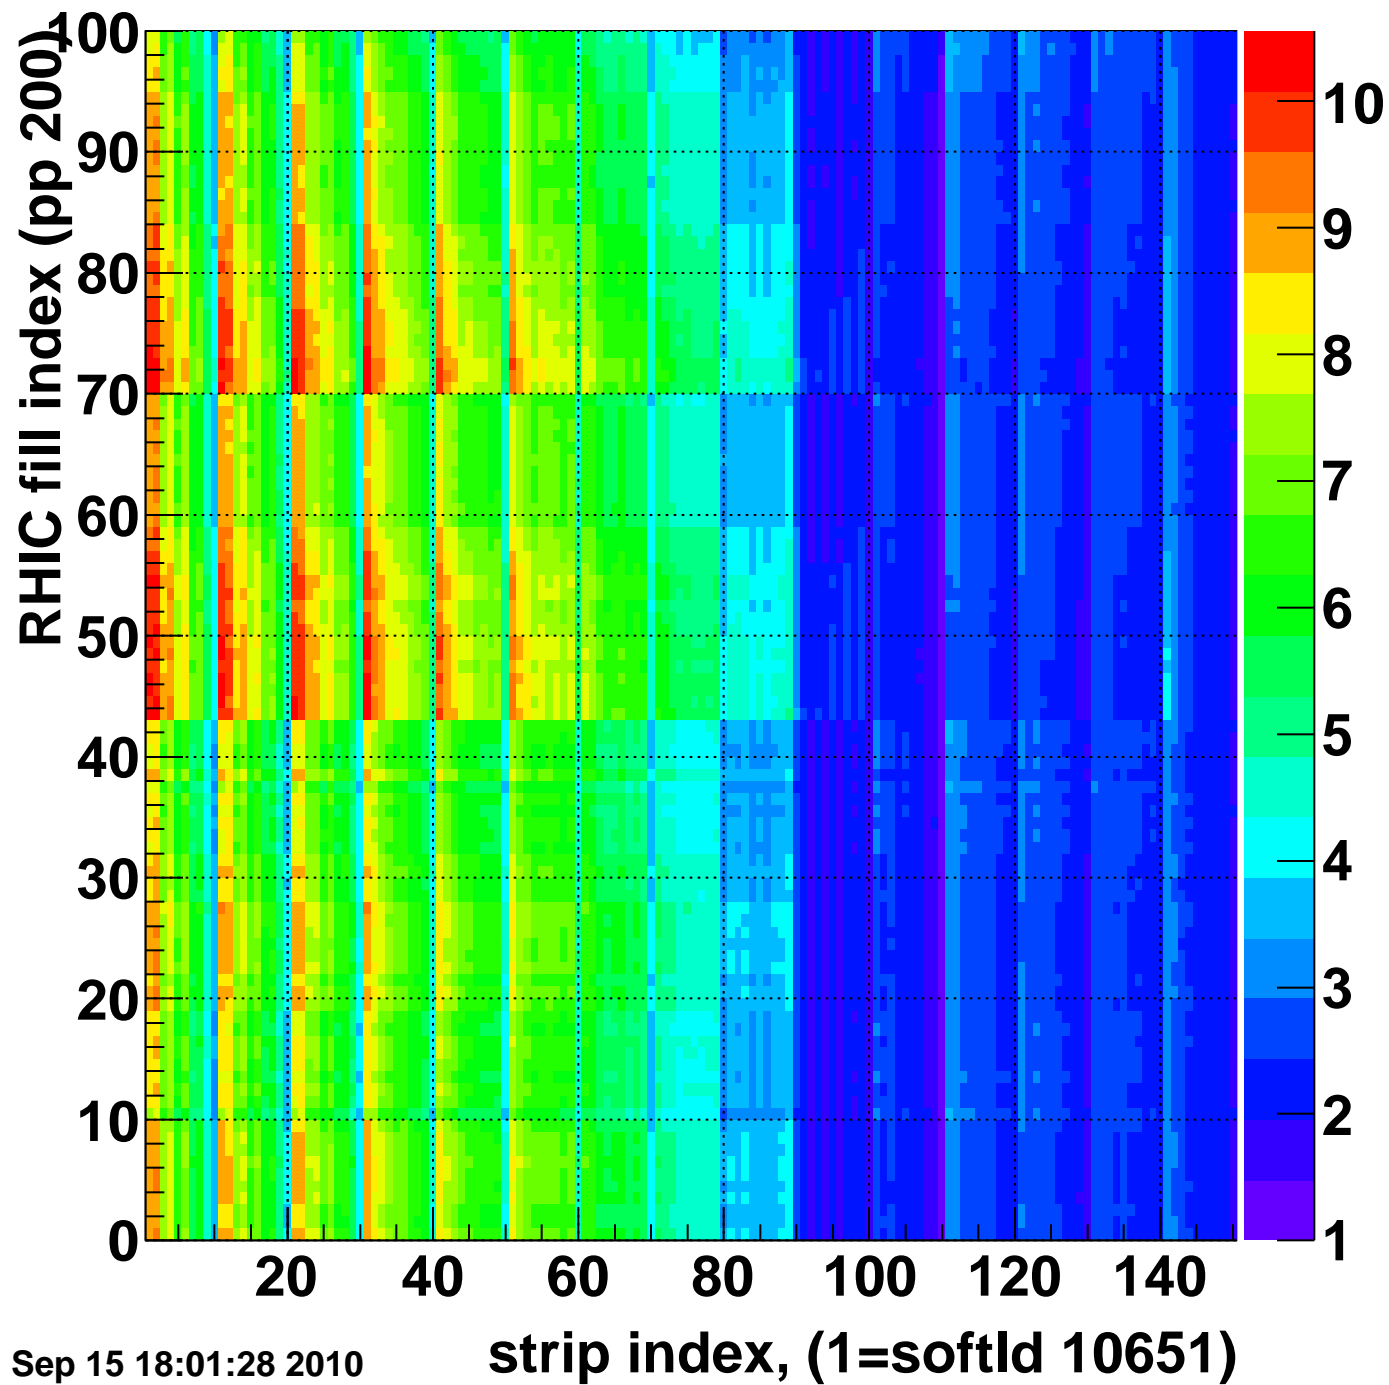

Rms of ped residuum (ADC), BSMDE mod=72, good strips

Entries 15000

Wed Sep 15 18:01:27 2010

Bad strips (color=error bits), BSMDE mod=72

Entries 0

Wed Sep 15 18:01:28 2010

Rms of ped residuum (ADC), BSMDP mod=72, good strips

Entries 15000

Wed Sep 15 18:01:28 2010

Bad strips (color=error bits), BSMDE mod=72

Entries 0

Wed Sep 15 18:01:28 2010