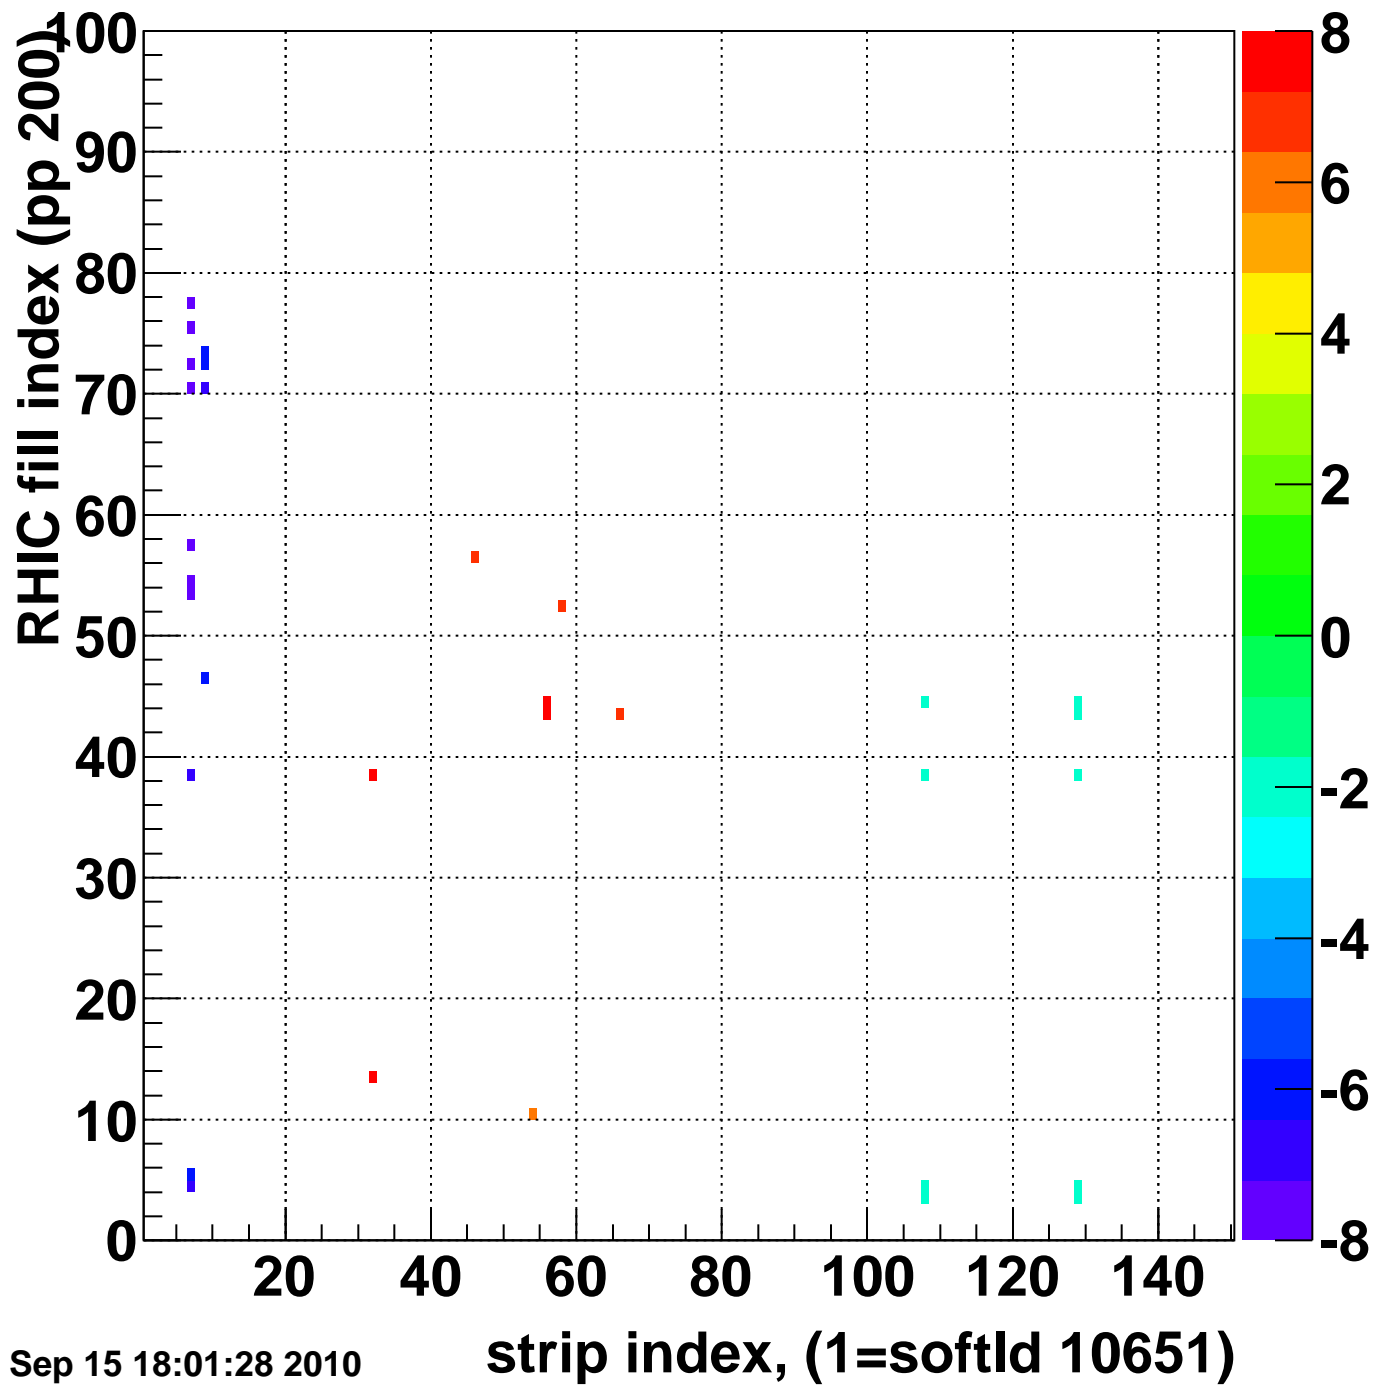

Rms of ped residuum (ADC), BSMDE mod=72, good strips

Entries 15000

Wed Sep 15 18:01:27 2010

Bad strips (color=error bits), BSMDE mod=72

Entries 0

Wed Sep 15 18:01:28 2010

Rms of ped residuum (ADC), BSMDP mod=72, good strips

Entries 15000

Wed Sep 15 18:01:28 2010

Bad strips (color=error bits), BSMDE mod=72

Entries 0

Wed Sep 15 18:01:28 2010