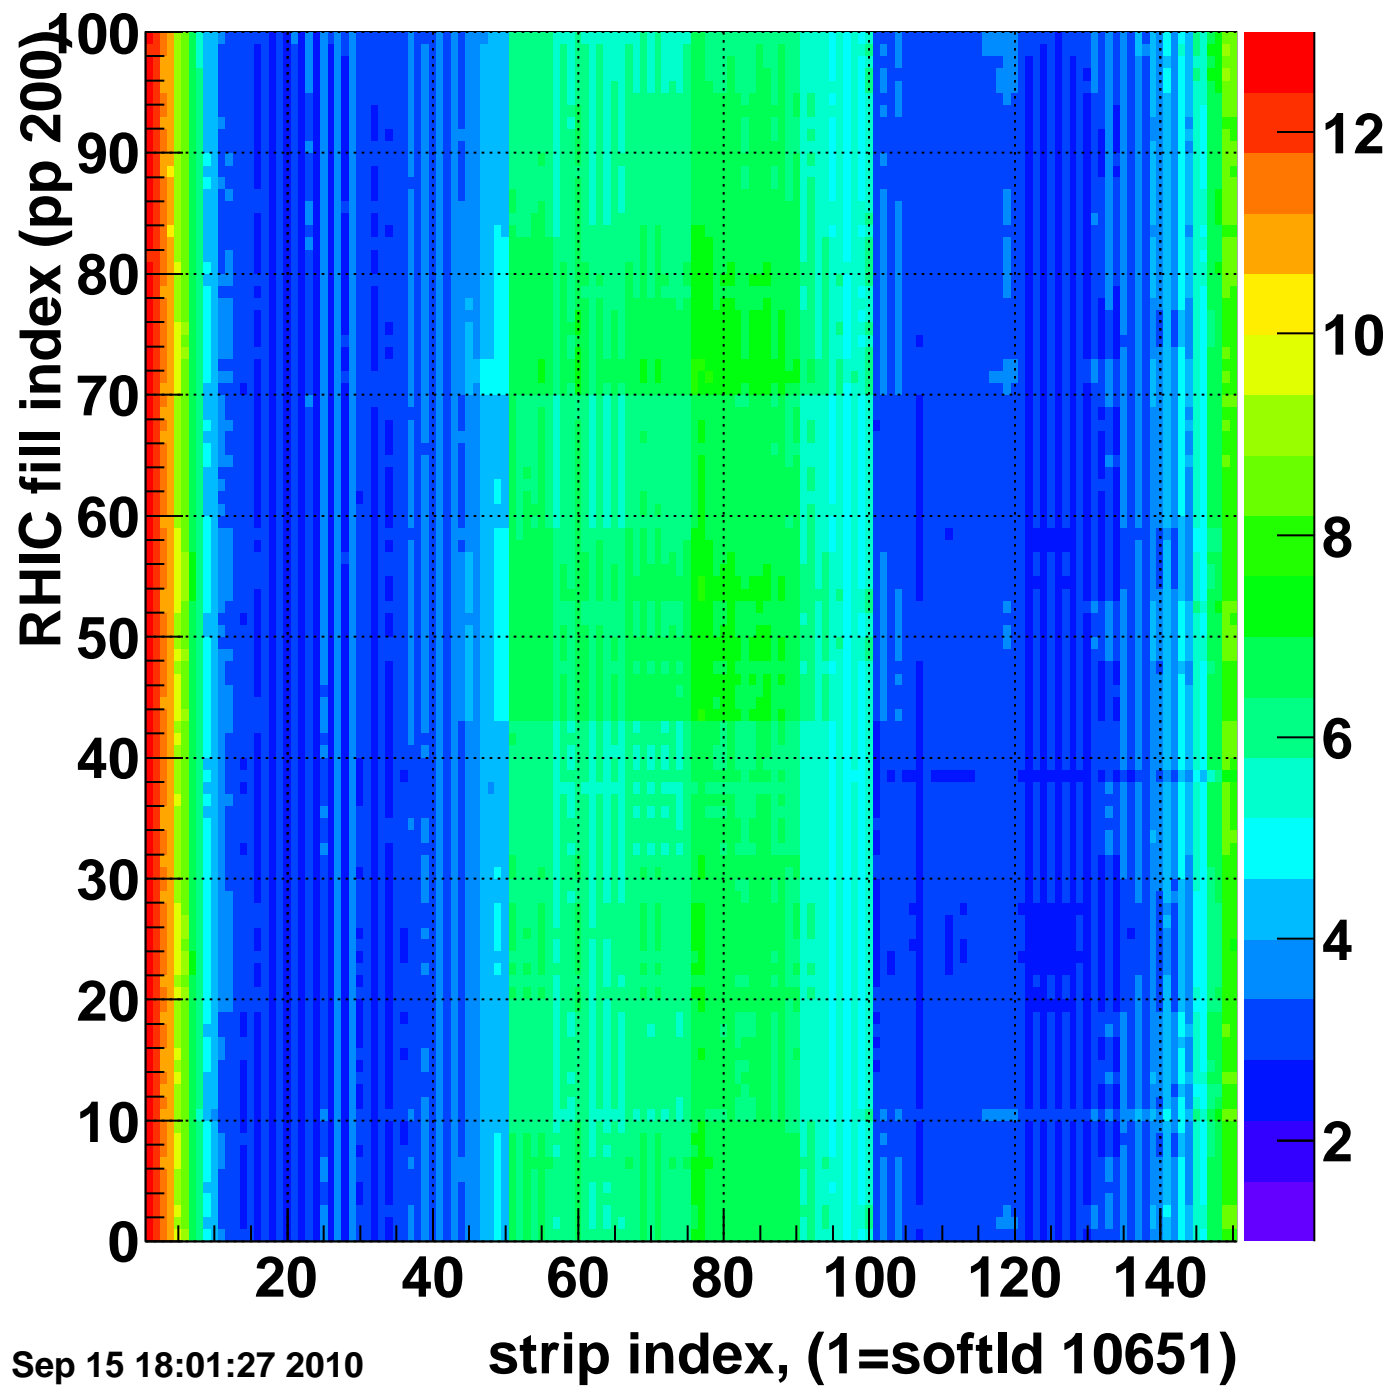

Rms of ped residuum (ADC), BSMDE mod=72, good strips

Entries 15000

Wed Sep 15 18:01:27 2010

Bad strips (color=error bits), BSMDE mod=72

Entries 0

Wed Sep 15 18:01:28 2010

Rms of ped residuum (ADC), BSMDP mod=72, good strips

Entries 15000

Wed Sep 15 18:01:28 2010

Bad strips (color=error bits), BSMDE mod=72

Entries 0

Wed Sep 15 18:01:28 2010