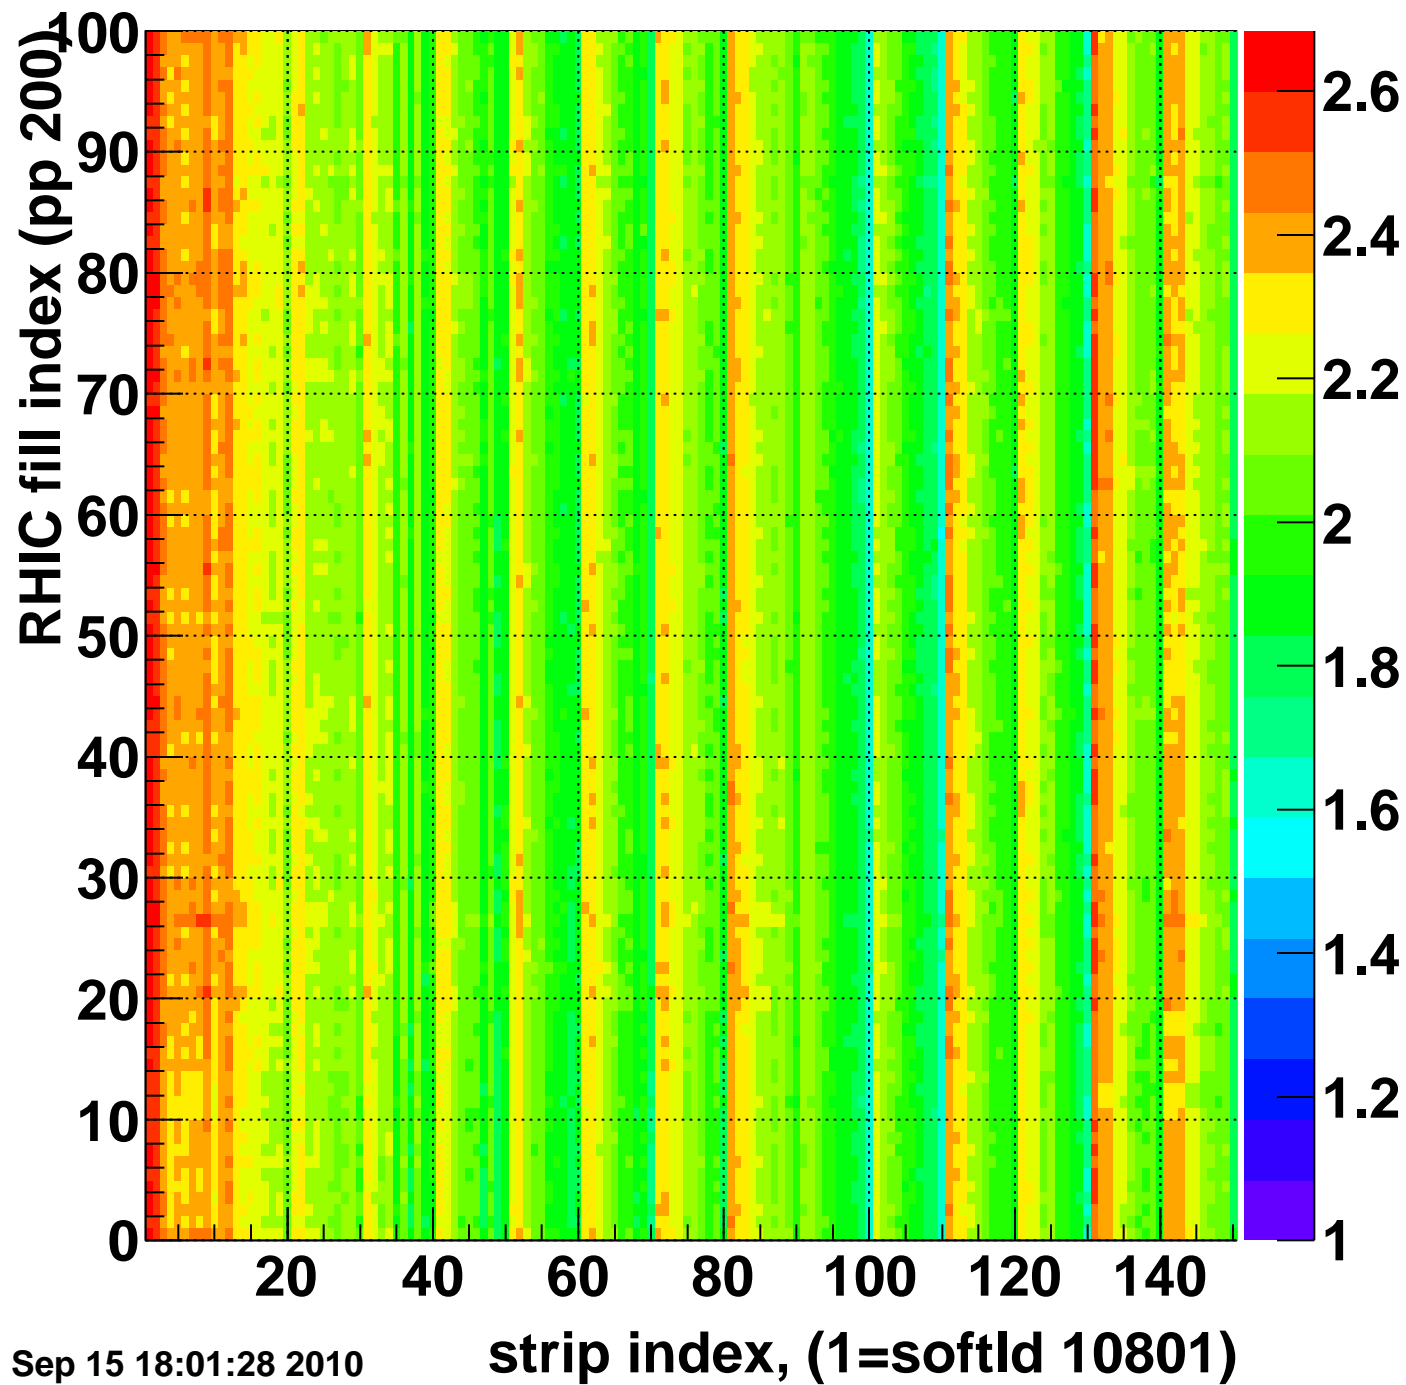

Rms of ped residuum (ADC), BSMDE mod=73, good strips

Entries 14798

Wed Sep 15 18:01:28 2010

Bad strips (color=error bits), BSMDE mod=73

Entries 202

Wed Sep 15 18:01:28 2010

Rms of ped residuum (ADC), BSMDP mod=73, good strips

Entries 15000

Wed Sep 15 18:01:28 2010

Bad strips (color=error bits), BSMDE mod=73

Entries 0

Wed Sep 15 18:01:28 2010