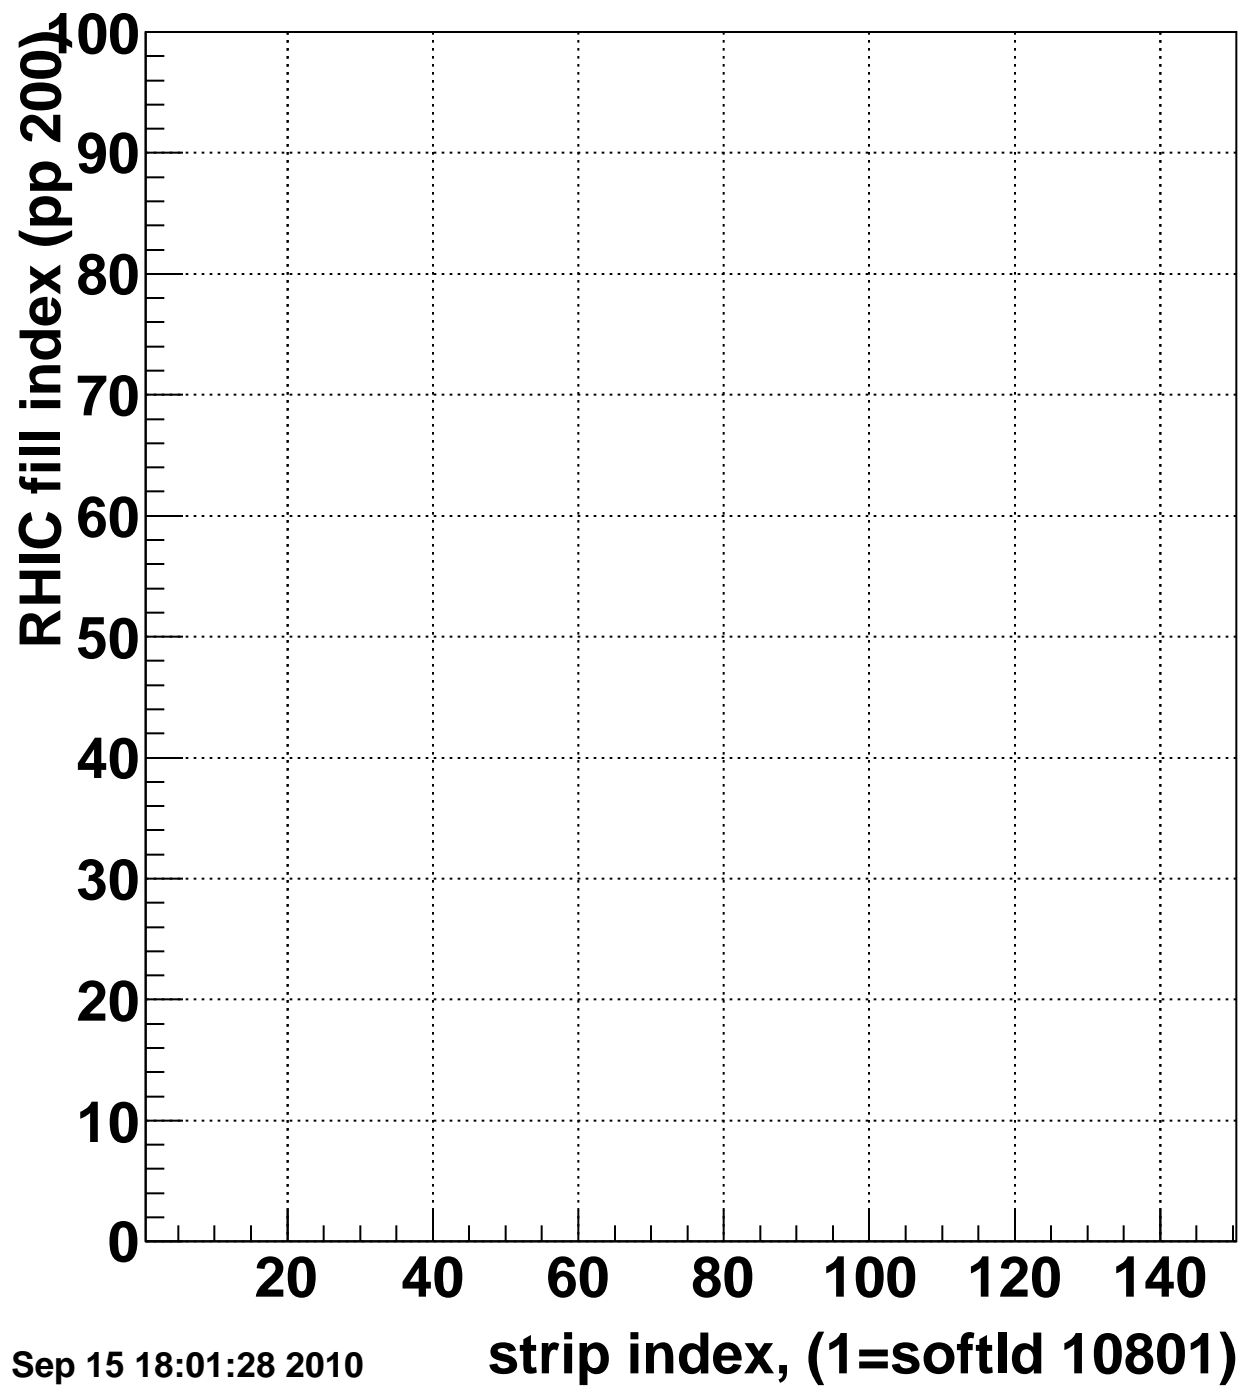

Rms of ped residuum (ADC), BSMDE mod=73, good strips

Entries 14798

Wed Sep 15 18:01:28 2010

Bad strips (color=error bits), BSMDE mod=73

Entries 202

Wed Sep 15 18:01:28 2010

Rms of ped residuum (ADC), BSMDP mod=73, good strips

Entries 15000

Wed Sep 15 18:01:28 2010

Bad strips (color=error bits), BSMDE mod=73

Entries 0

Wed Sep 15 18:01:28 2010