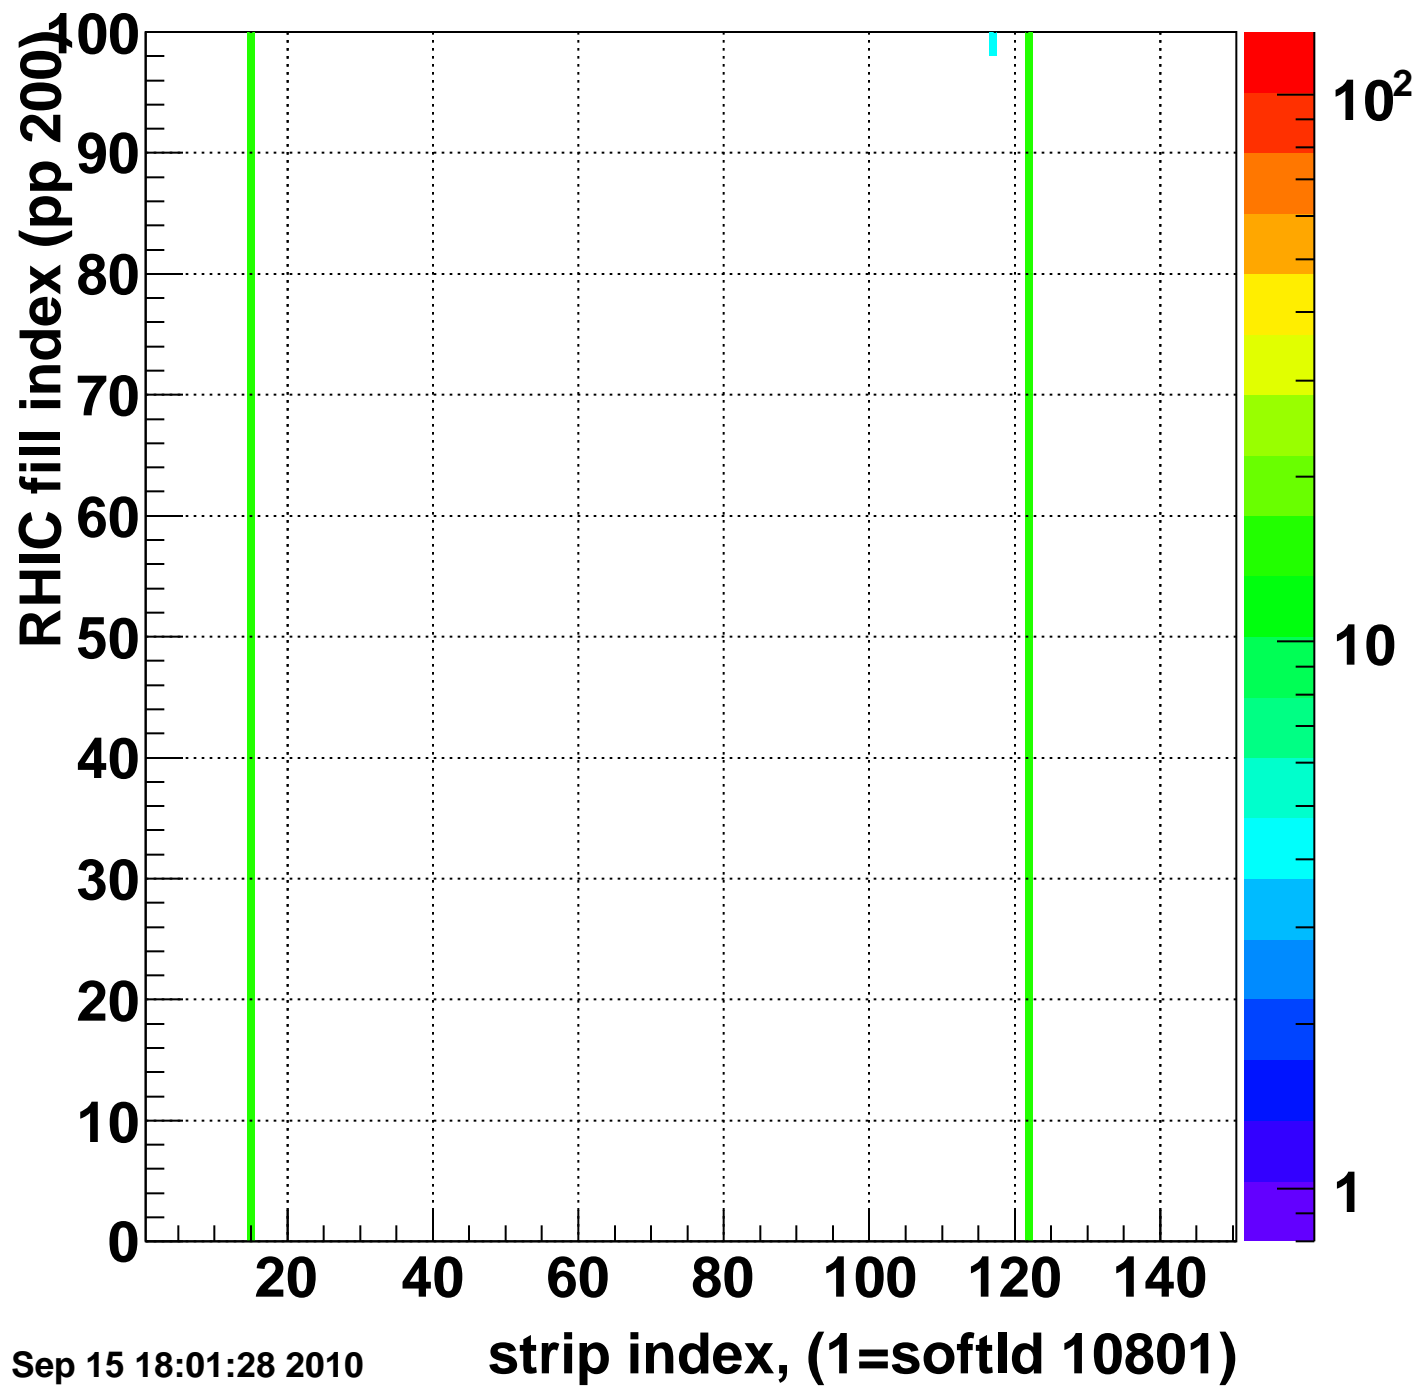

Rms of ped residuum (ADC), BSMDE mod=73, good strips

Entries 14798

Wed Sep 15 18:01:28 2010

Bad strips (color=error bits), BSMDE mod=73

Entries 202

Wed Sep 15 18:01:28 2010

Rms of ped residuum (ADC), BSMDP mod=73, good strips

Entries 15000

Wed Sep 15 18:01:28 2010

Bad strips (color=error bits), BSMDE mod=73

Entries 0

Wed Sep 15 18:01:28 2010