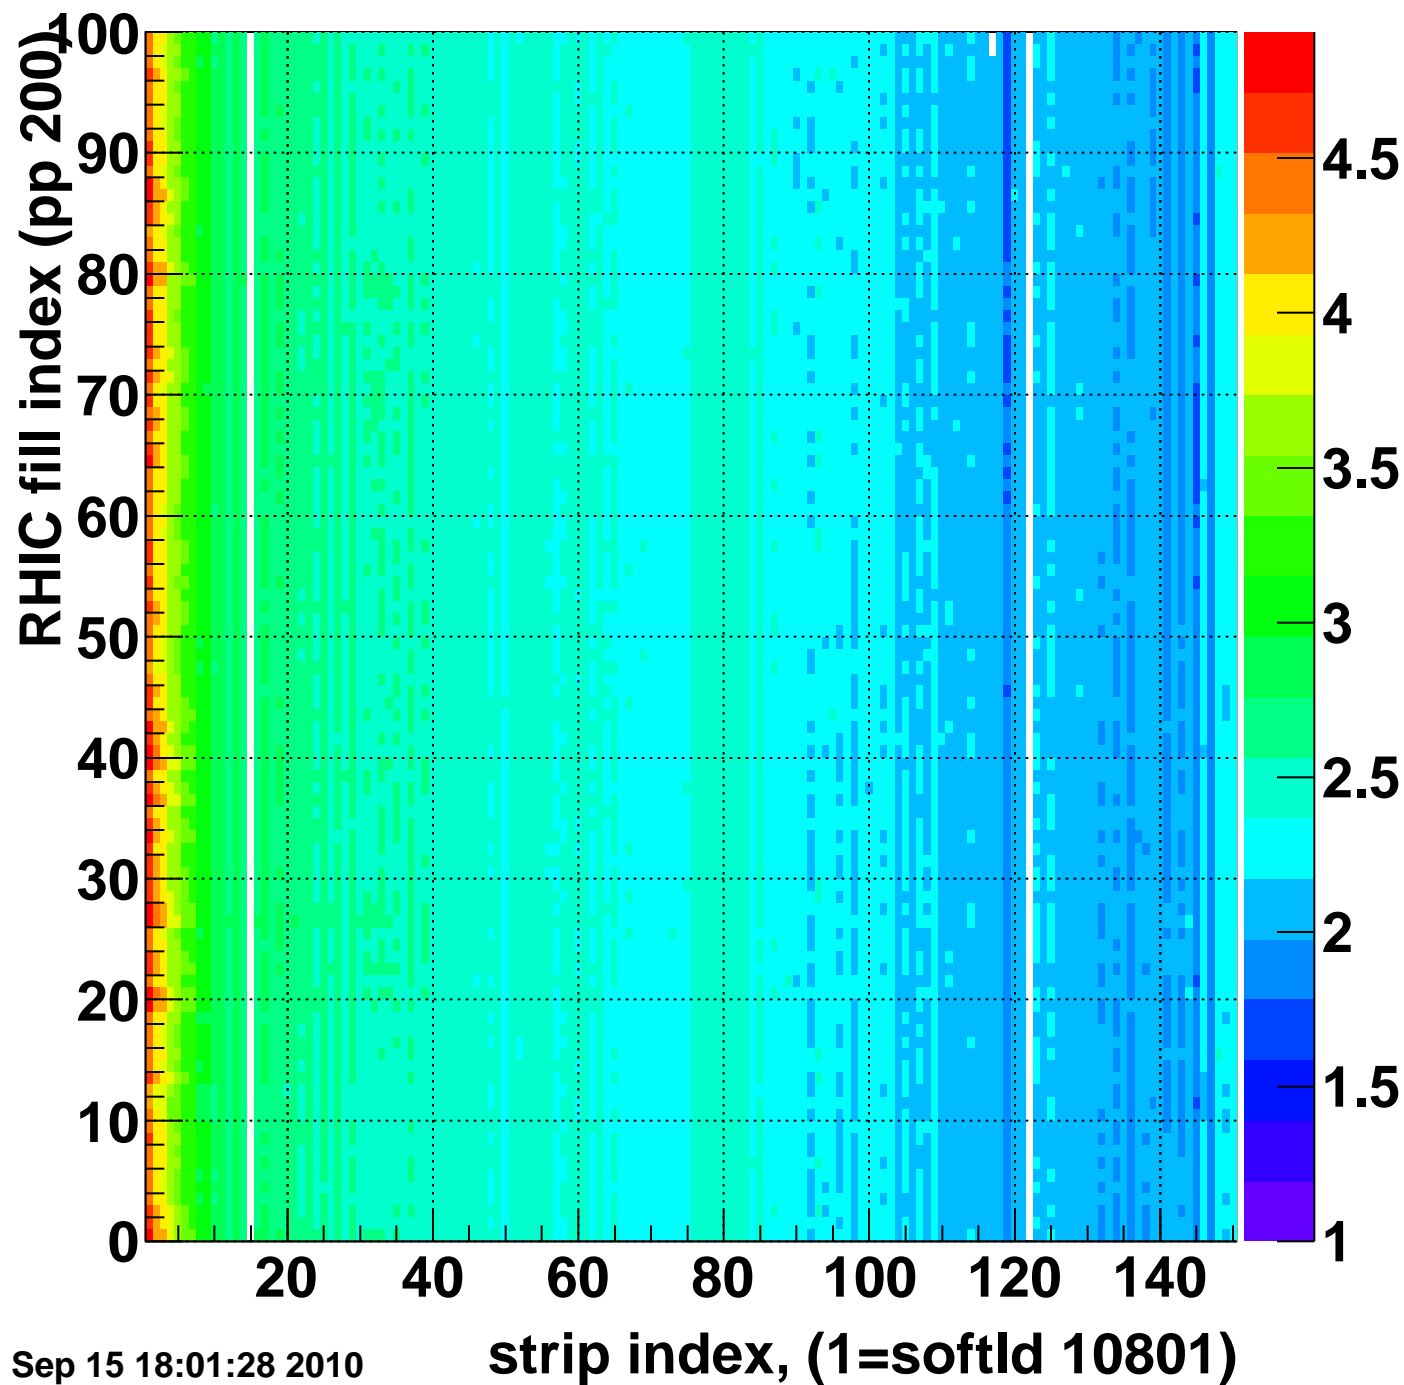

Rms of ped residuum (ADC), BSMDE mod=73, good strips

Entries 14798

Wed Sep 15 18:01:28 2010

Bad strips (color=error bits), BSMDE mod=73

Entries 202

Wed Sep 15 18:01:28 2010

Rms of ped residuum (ADC), BSMDP mod=73, good strips

Entries 15000

Wed Sep 15 18:01:28 2010

Bad strips (color=error bits), BSMDE mod=73

Entries 0

Wed Sep 15 18:01:28 2010