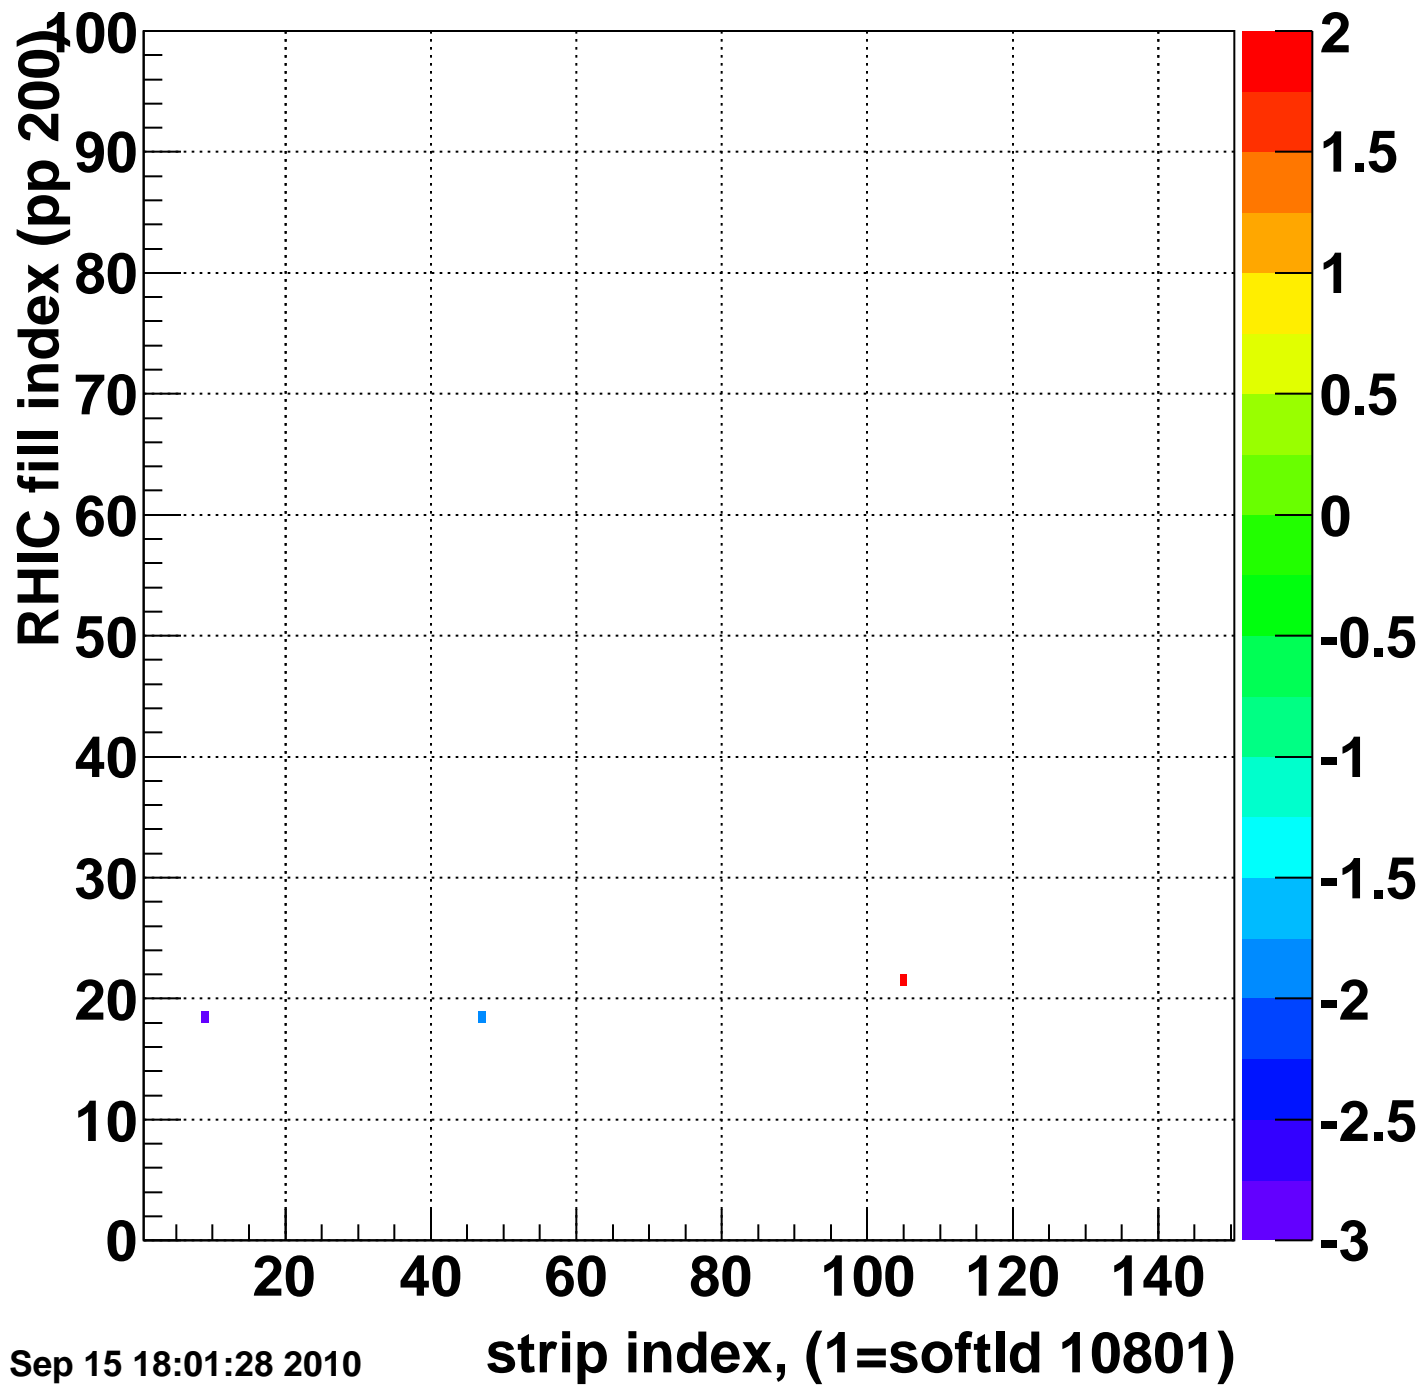

Rms of ped residuum (ADC), BSMDE mod=73, good strips

Entries 14798

Wed Sep 15 18:01:28 2010

Bad strips (color=error bits), BSMDE mod=73

Entries 202

Wed Sep 15 18:01:28 2010

Rms of ped residuum (ADC), BSMDP mod=73, good strips

Entries 15000

Wed Sep 15 18:01:28 2010

Bad strips (color=error bits), BSMDE mod=73

Entries 0

Wed Sep 15 18:01:28 2010