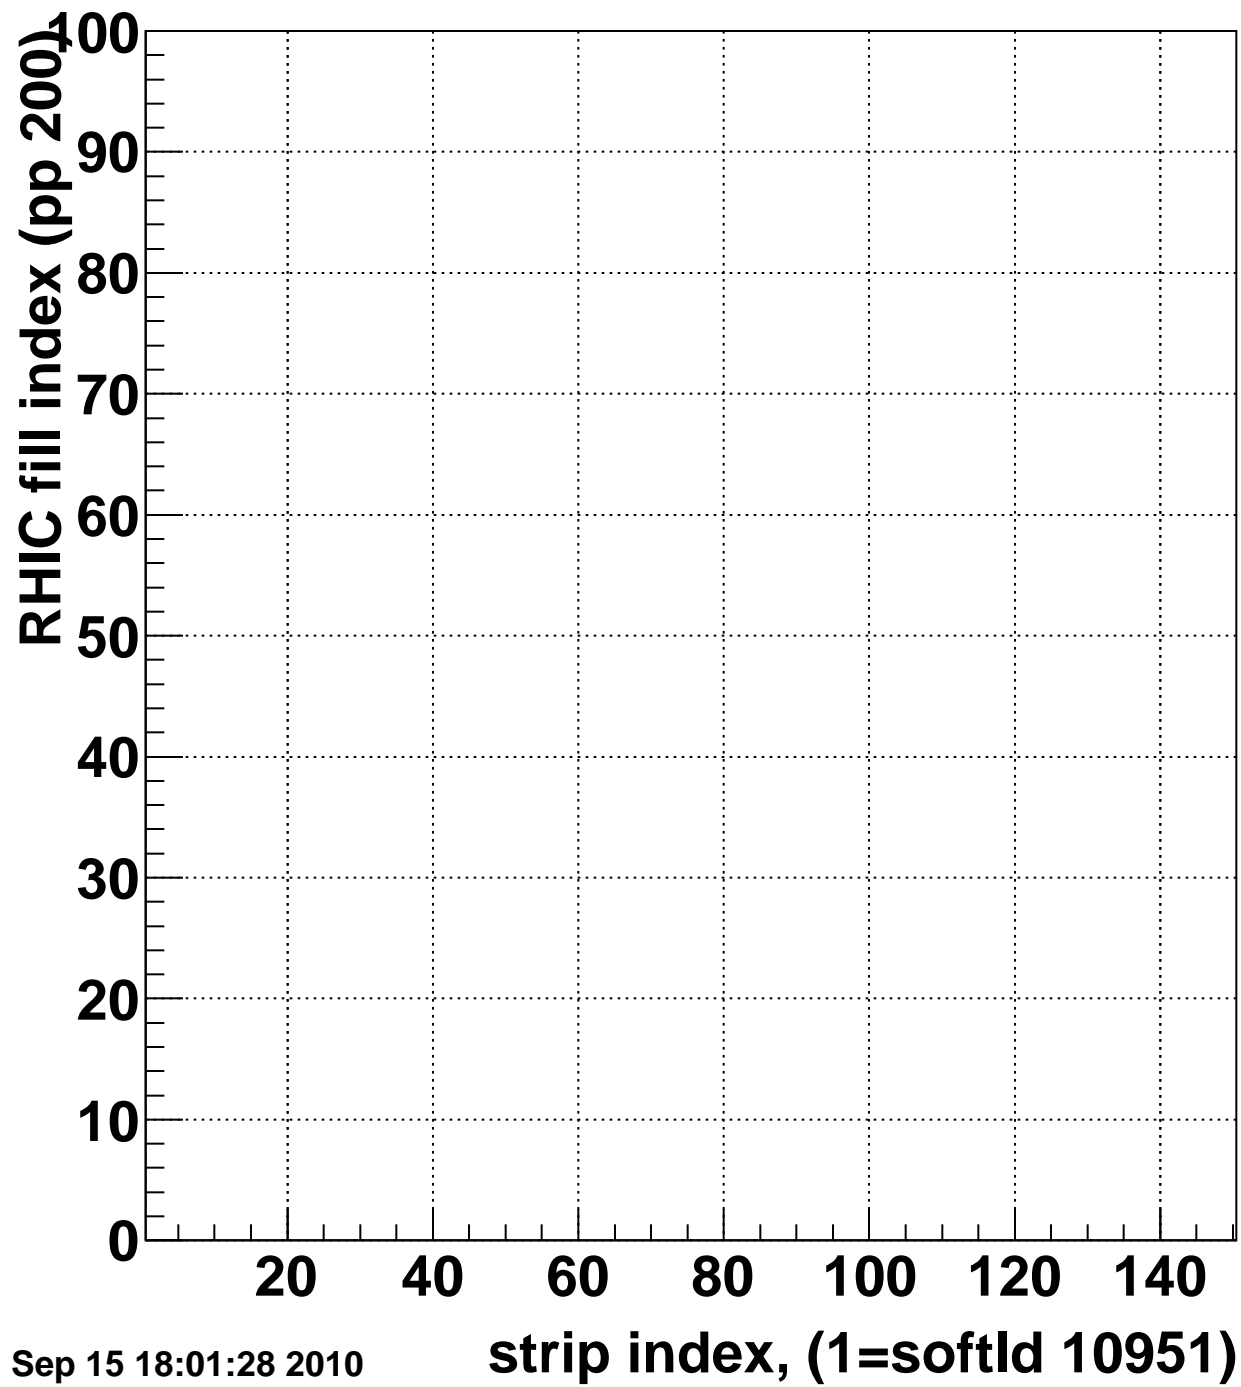

Rms of ped residuum (ADC), BSMDE mod=74, good strips

Entries 13050

Wed Sep 15 18:01:28 2010

Bad strips (color=error bits), BSMDE mod=74

Entries 1950

Wed Sep 15 18:01:28 2010

Rms of ped residuum (ADC), BSMDP mod=74, good strips

Entries 13050

Wed Sep 15 18:01:28 2010

Bad strips (color=error bits), BSMDE mod=74

Entries 1950

Wed Sep 15 18:01:28 2010