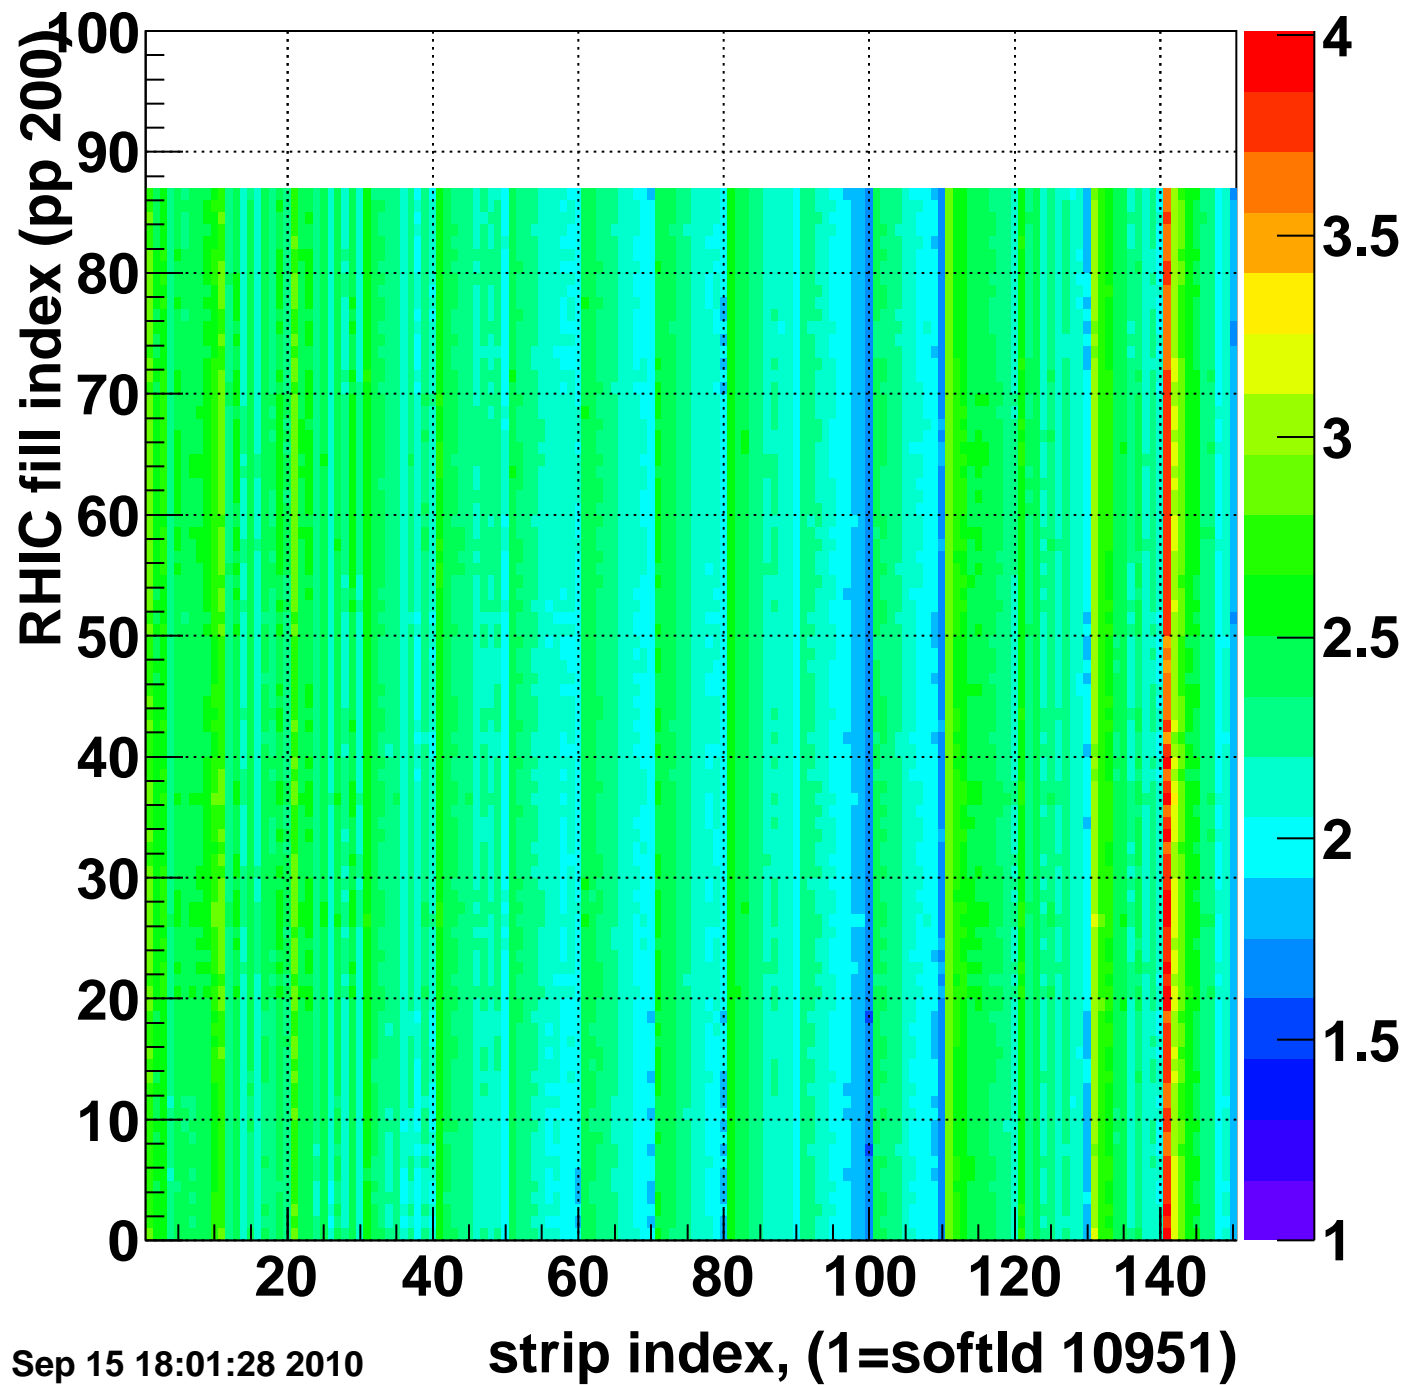

Rms of ped residuum (ADC), BSMDE mod=74, good strips

Entries 13050

Wed Sep 15 18:01:28 2010

Bad strips (color=error bits), BSMDE mod=74

Entries 1950

Wed Sep 15 18:01:28 2010

Rms of ped residuum (ADC), BSMDP mod=74, good strips

Entries 13050

Wed Sep 15 18:01:28 2010

Bad strips (color=error bits), BSMDE mod=74

Entries 1950

Wed Sep 15 18:01:28 2010