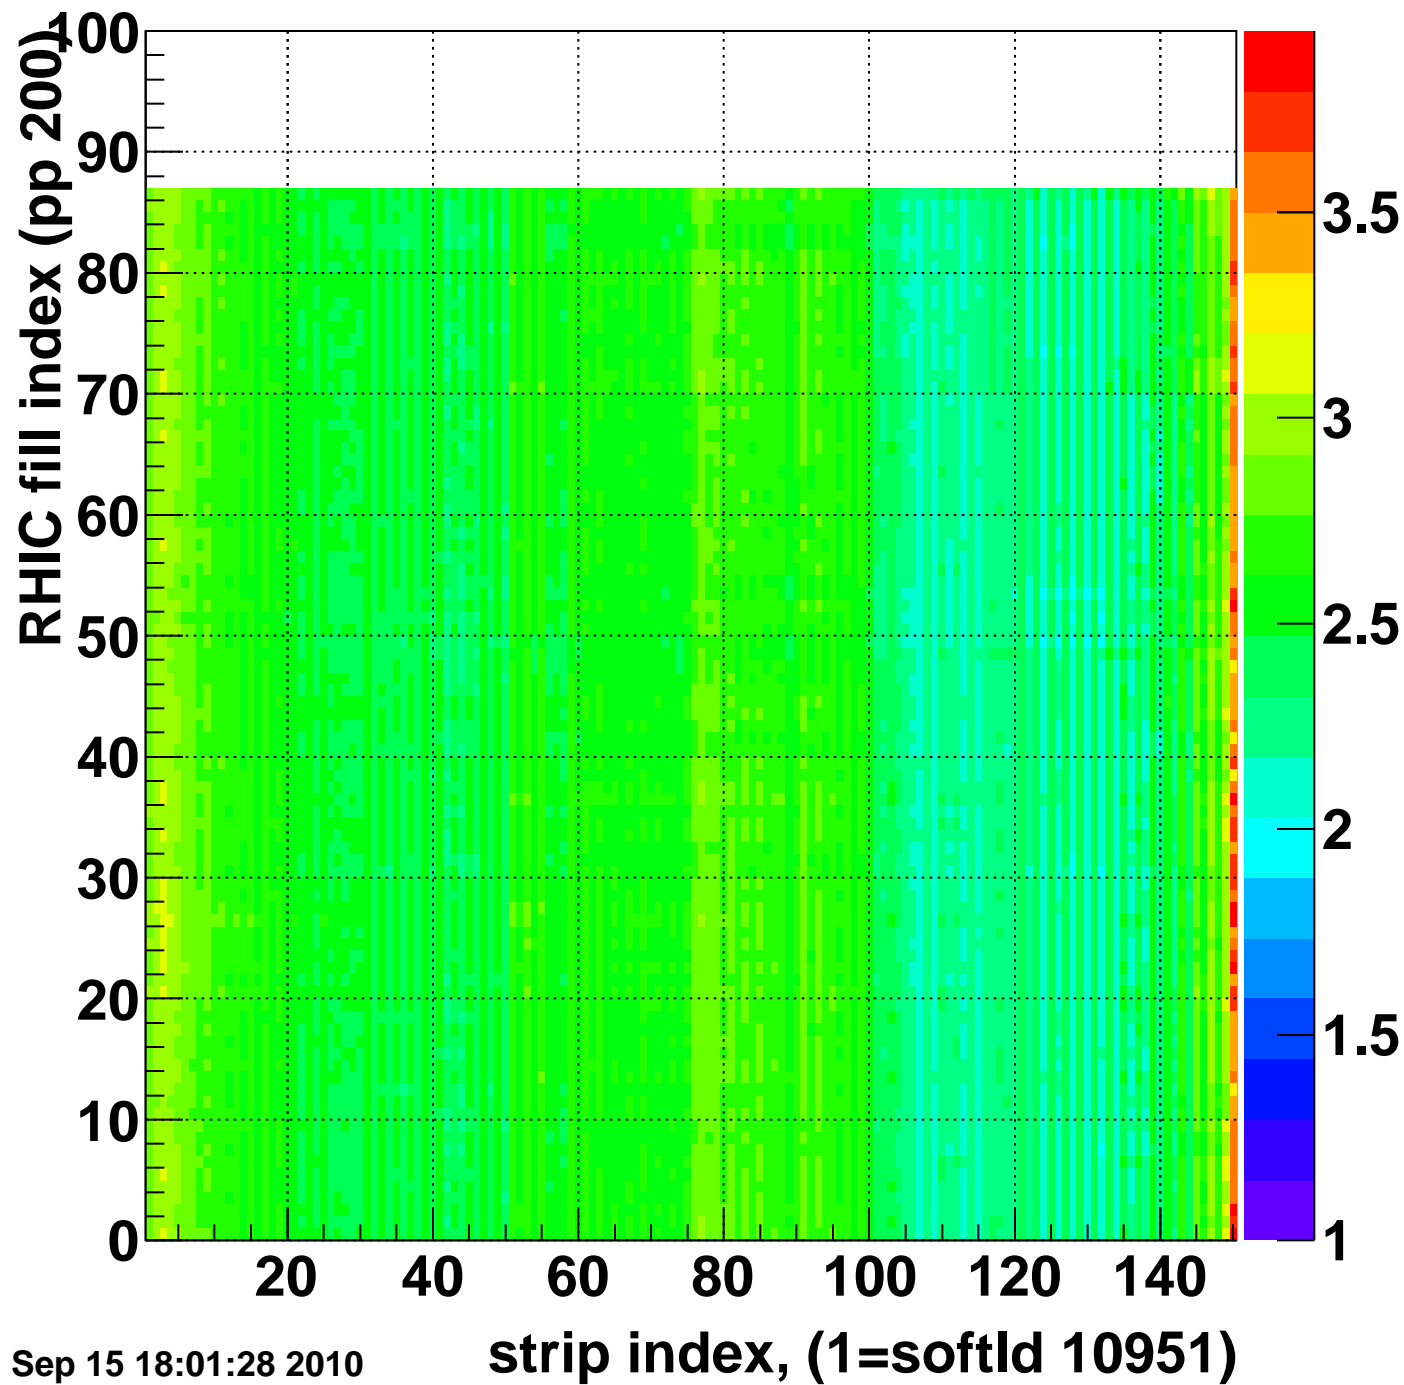

Rms of ped residuum (ADC), BSMDE mod=74, good strips

Entries 13050

Wed Sep 15 18:01:28 2010

Bad strips (color=error bits), BSMDE mod=74

Entries 1950

Wed Sep 15 18:01:28 2010

Rms of ped residuum (ADC), BSMDP mod=74, good strips

Entries 13050

Wed Sep 15 18:01:28 2010

Bad strips (color=error bits), BSMDE mod=74

Entries 1950

Wed Sep 15 18:01:28 2010