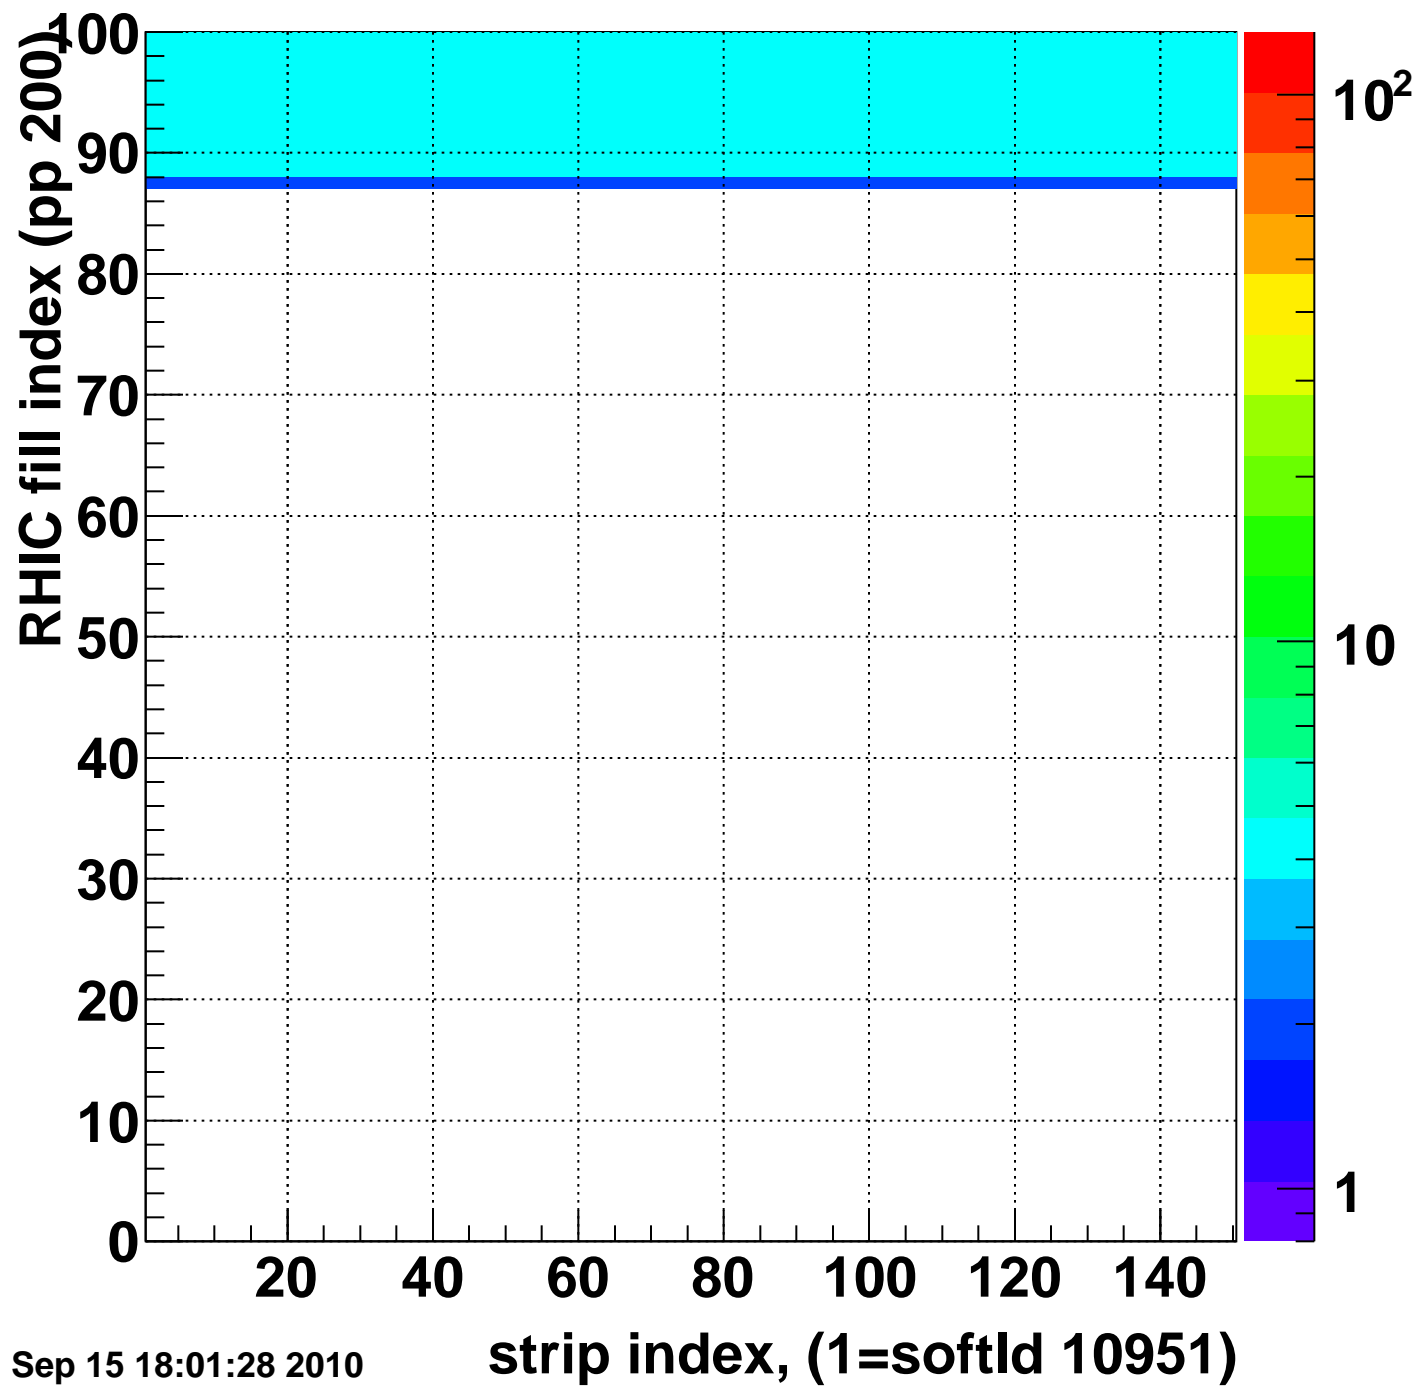

Rms of ped residuum (ADC), BSMDE mod=74, good strips

Entries 13050

Wed Sep 15 18:01:28 2010

Bad strips (color=error bits), BSMDE mod=74

Entries 1950

Wed Sep 15 18:01:28 2010

Rms of ped residuum (ADC), BSMDP mod=74, good strips

Entries 13050

Wed Sep 15 18:01:28 2010

Bad strips (color=error bits), BSMDE mod=74

Entries 1950

Wed Sep 15 18:01:28 2010