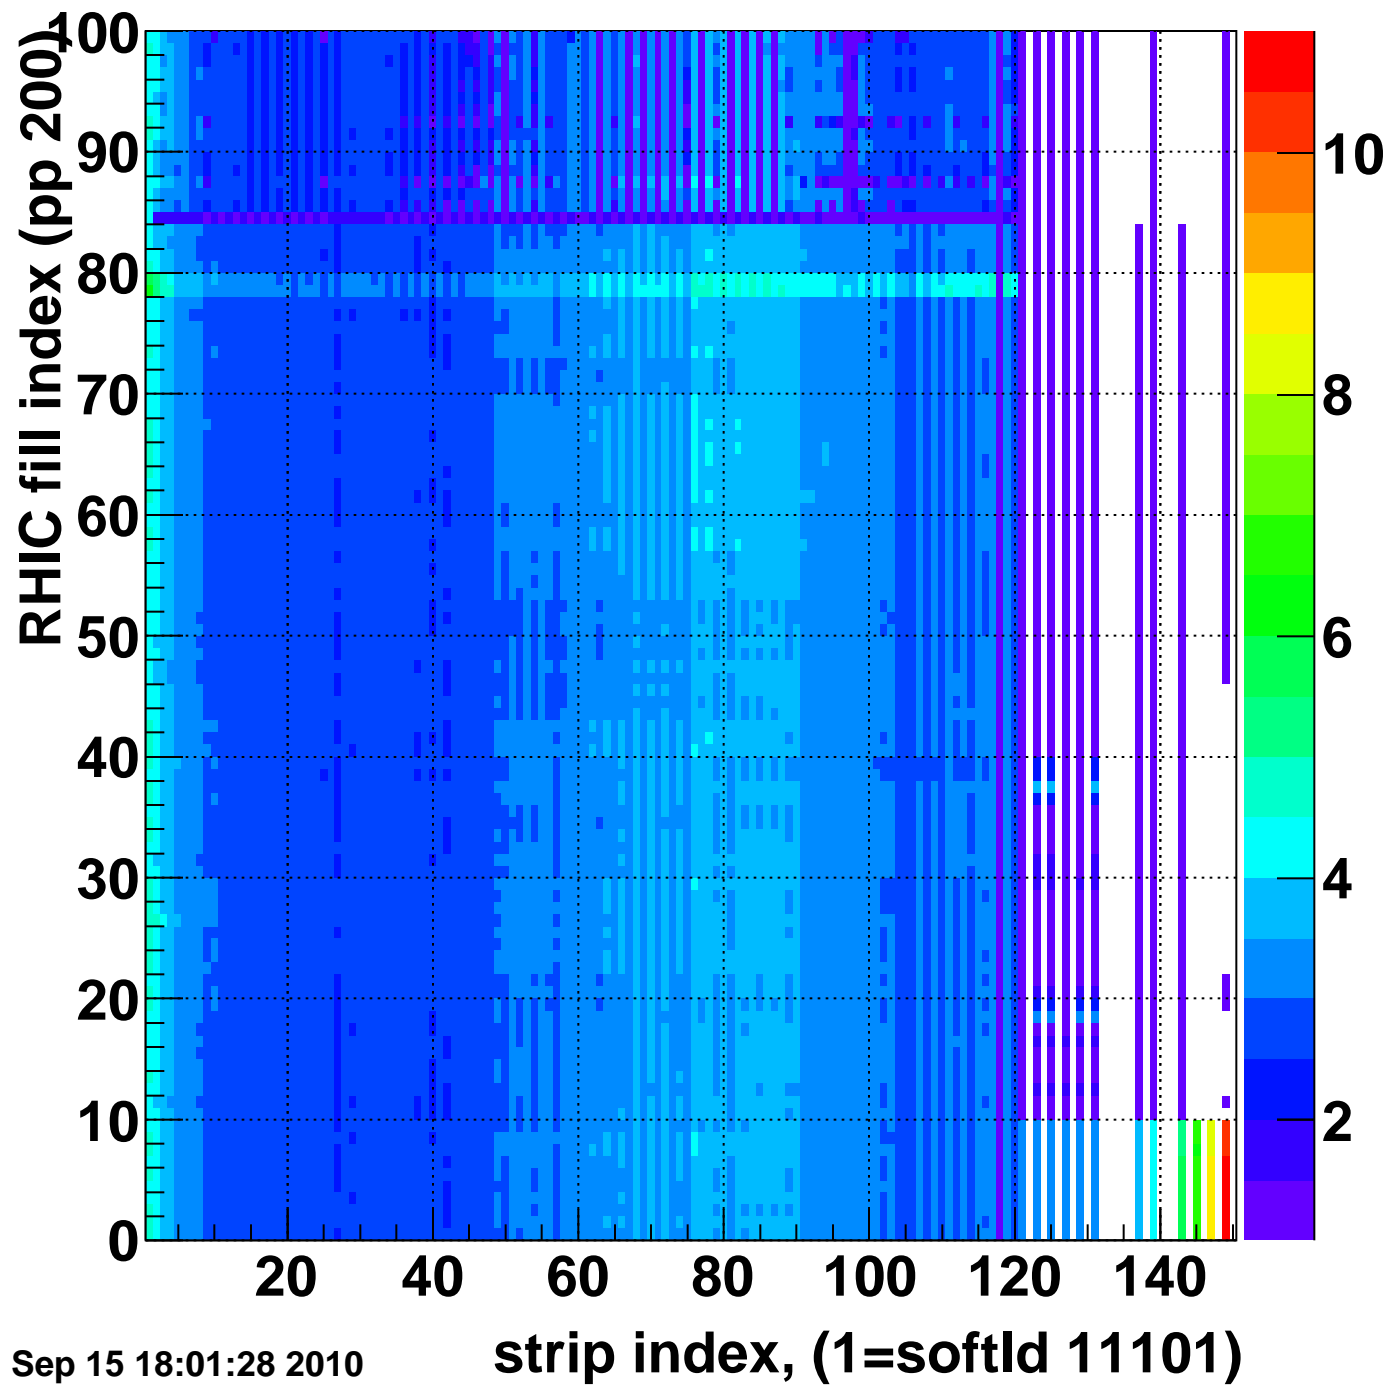

Rms of ped residuum (ADC), BSMDE mod=75, good strips

Entries 12956

Wed Sep 15 18:01:28 2010

strip index, (1=softld 11101)

Bad strips (color=error bits), BSMDE mod=75

Entries 2044

Wed Sep 15 18:01:29 2010

Bad strips (color=error bits), BSMDE mod=75

Entries 2134

Wed Sep 15 18:01:29 2010