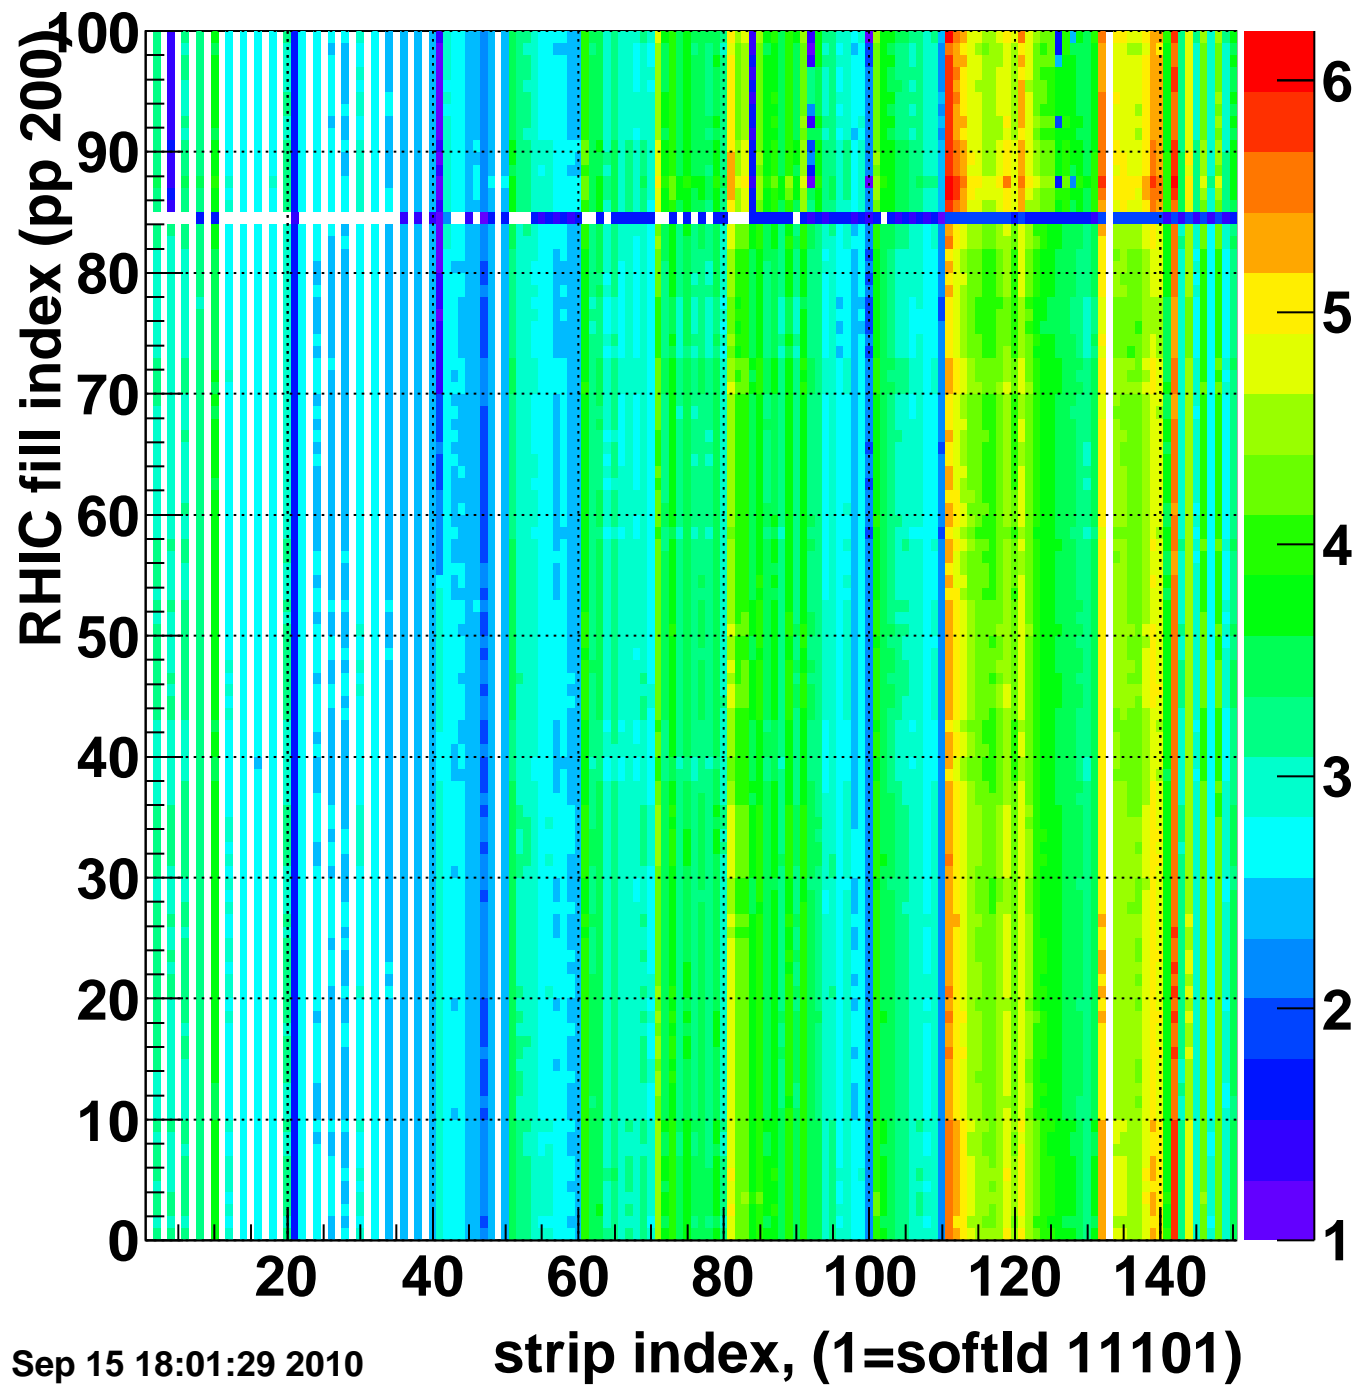

Rms of ped residuum (ADC), BSMDE mod=75, good strips

Entries 12956

Wed Sep 15 18:01:28 2010

strip index, (1=softld 11101)

Bad strips (color=error bits), BSMDE mod=75

Entries 2044

Wed Sep 15 18:01:29 2010

Bad strips (color=error bits), BSMDE mod=75

Entries 2134

Wed Sep 15 18:01:29 2010