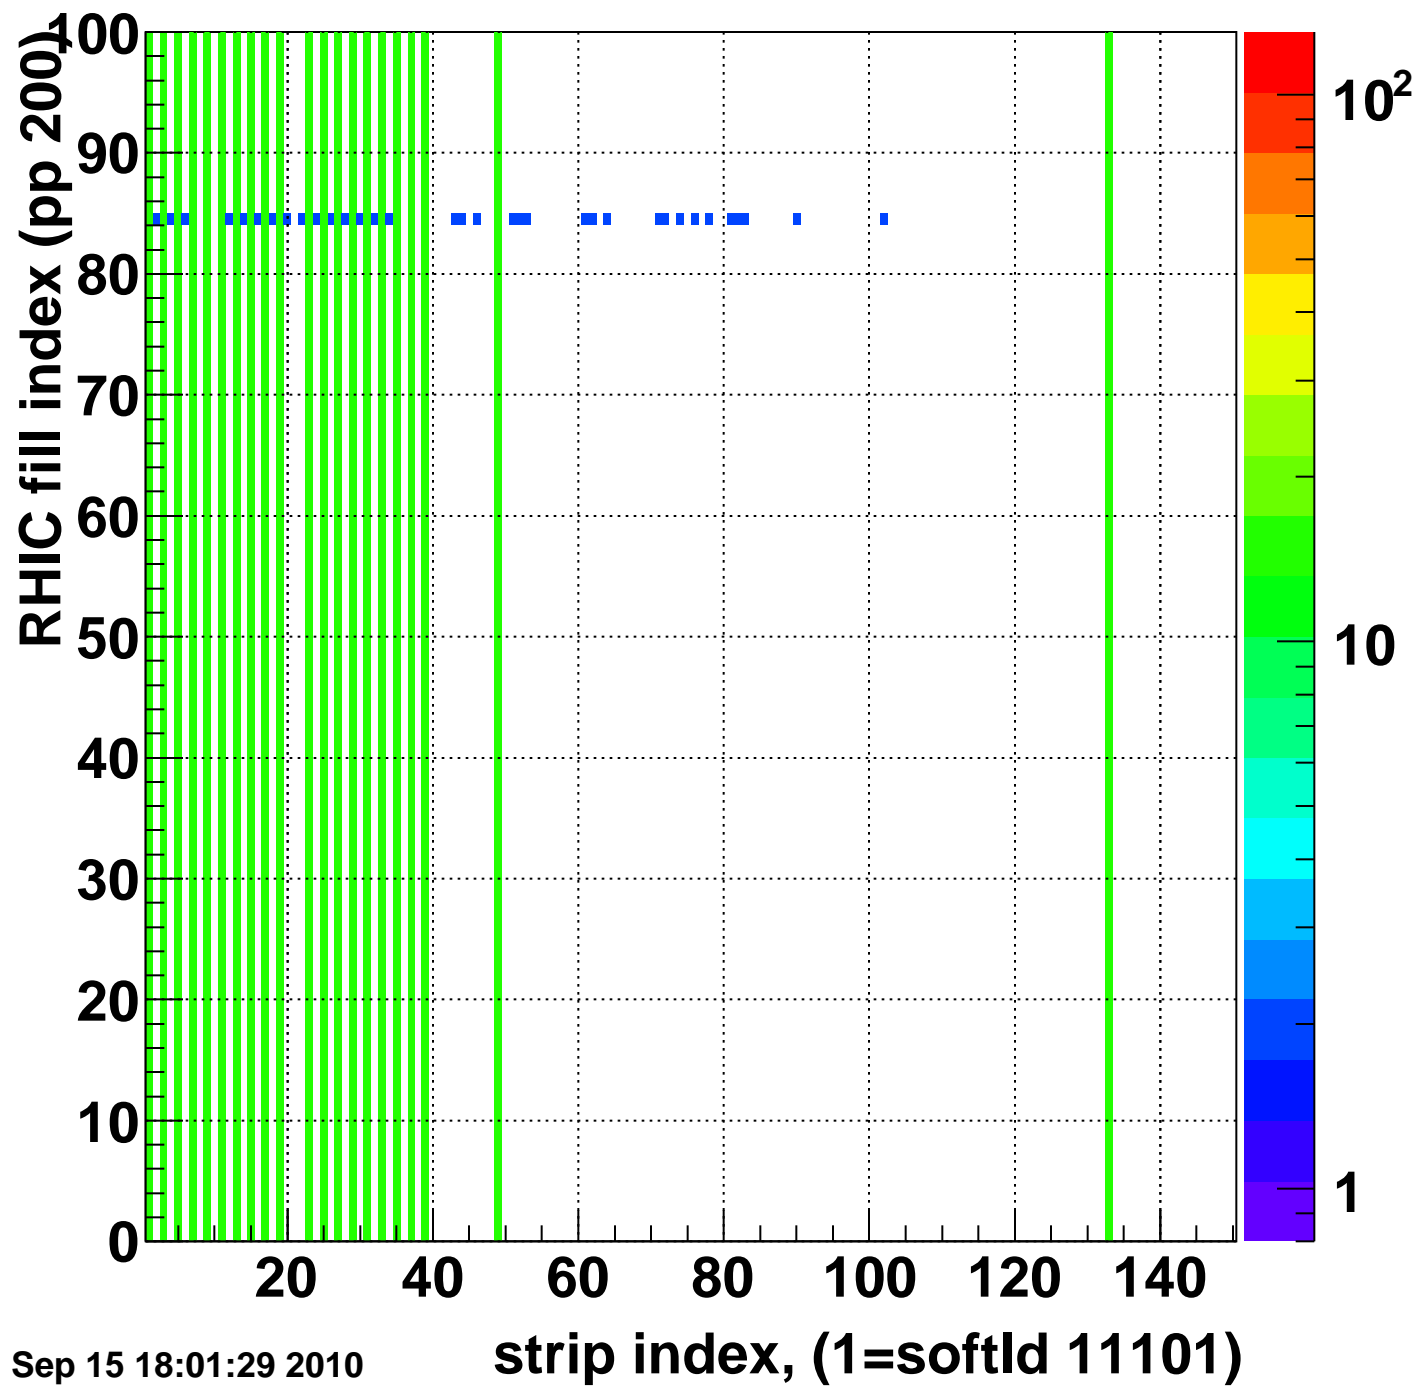

Bad strips (color=error bits), BSMDE mod=75

Entries 2134

Wed Sep 15 18:01:29 2010