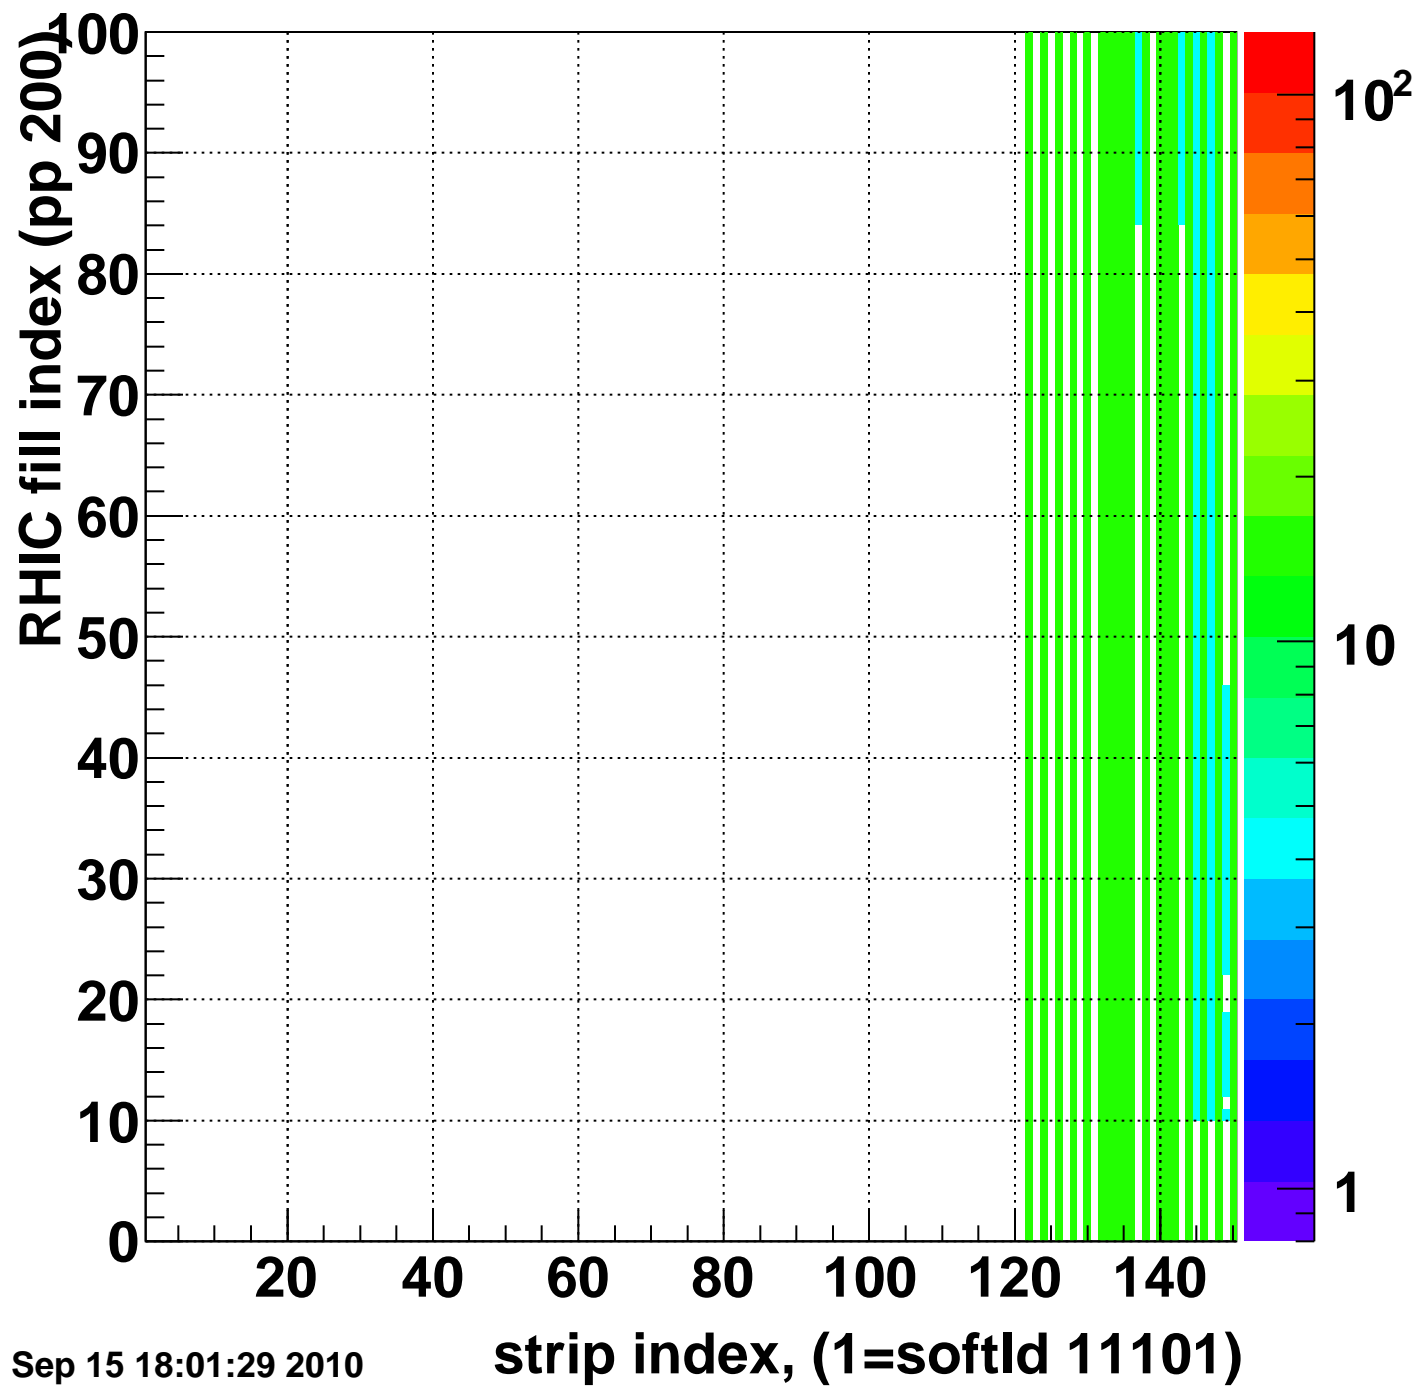

Rms of ped residuum (ADC), BSMDE mod=75, good strips

Entries 12956

Wed Sep 15 18:01:28 2010

strip index, (1=softld 11101)

Bad strips (color=error bits), BSMDE mod=75

Entries 2044

Wed Sep 15 18:01:29 2010

Bad strips (color=error bits), BSMDE mod=75