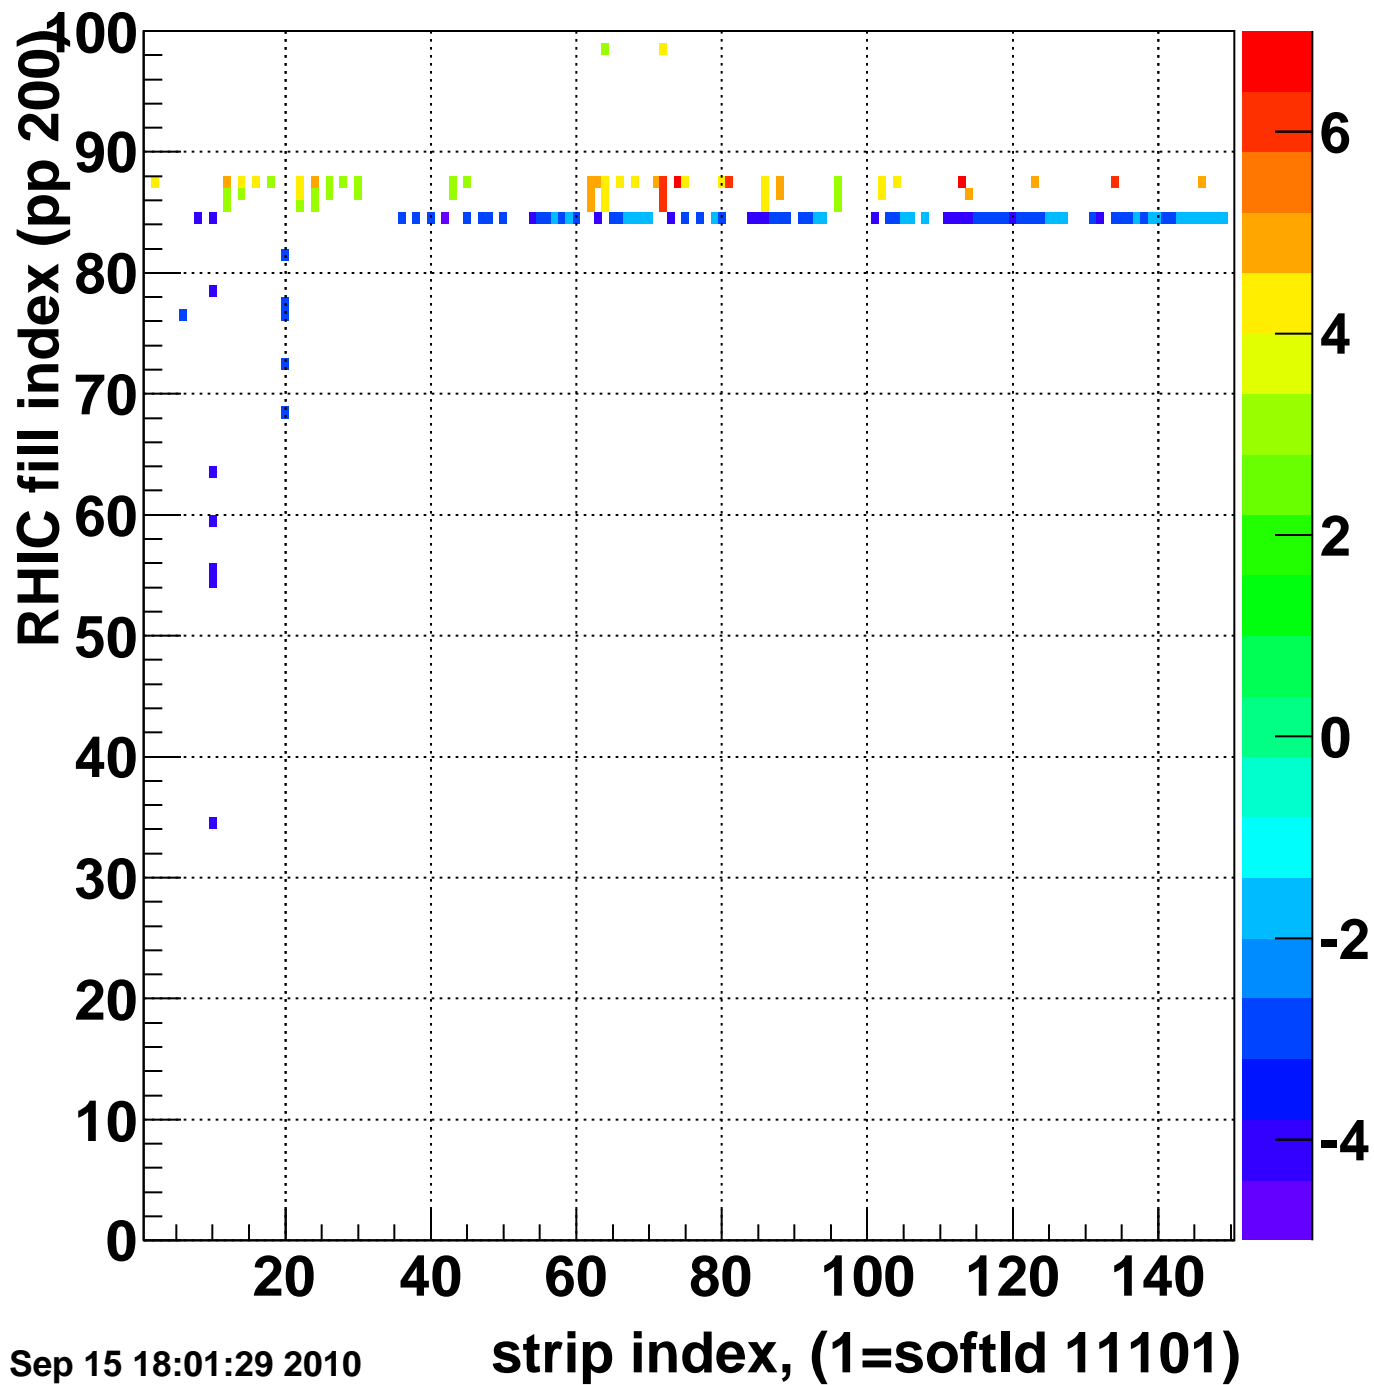

Rms of ped residuum (ADC), BSMDE mod=75, good strips

Entries 12956

Wed Sep 15 18:01:28 2010

strip index, (1=softld 11101)

Bad strips (color=error bits), BSMDE mod=75

Entries 2044

Wed Sep 15 18:01:29 2010

Bad strips (color=error bits), BSMDE mod=75