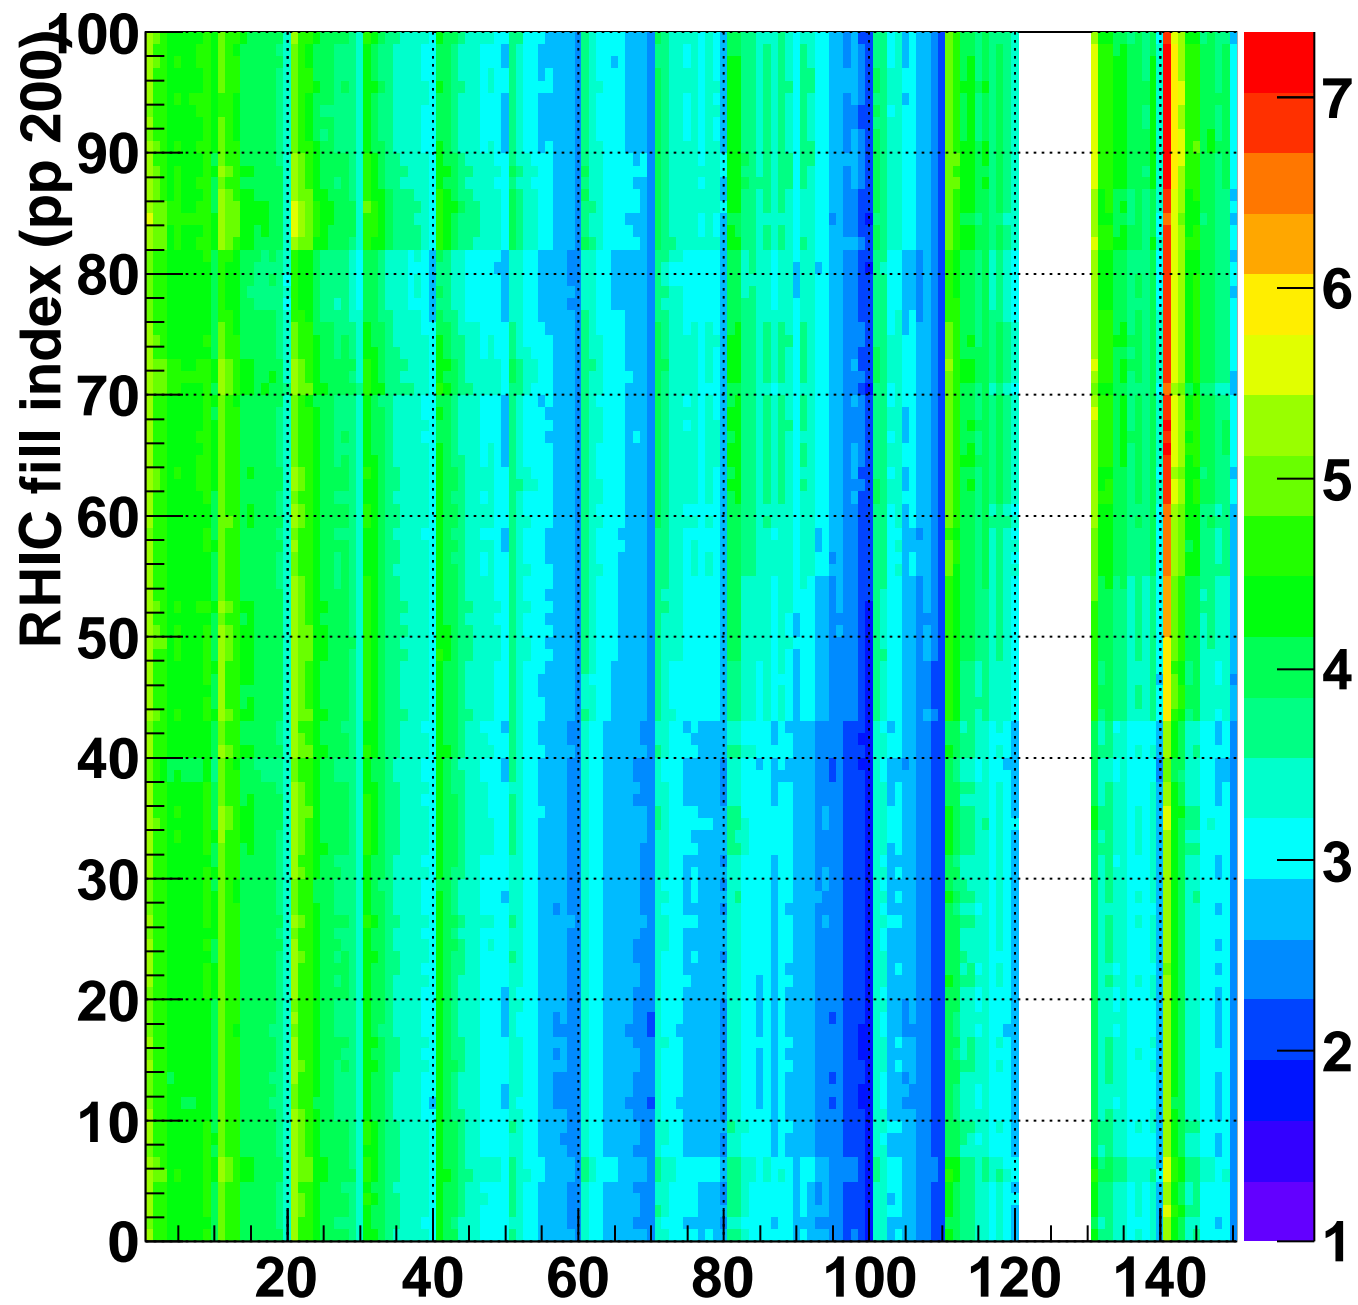

Rms of ped residuum (ADC), BSMDE mod=76, good strips

Entries 15000

Wed Sep 15 18:01:29 2010

Bad strips (color=error bits), BSMDE mod=76

Entries 0

Wed Sep 15 18:01:29 2010

Rms of ped residuum (ADC), BSMDP mod=76, good strips

Entries 14000

Wed Sep 15 18:01:29 2010

strip index, (1=softld 11251)

Bad strips (color=error bits), BSMDE mod=76

Entries 1000

Wed Sep 15 18:01:29 2010

strip index, (1=softld 11251)