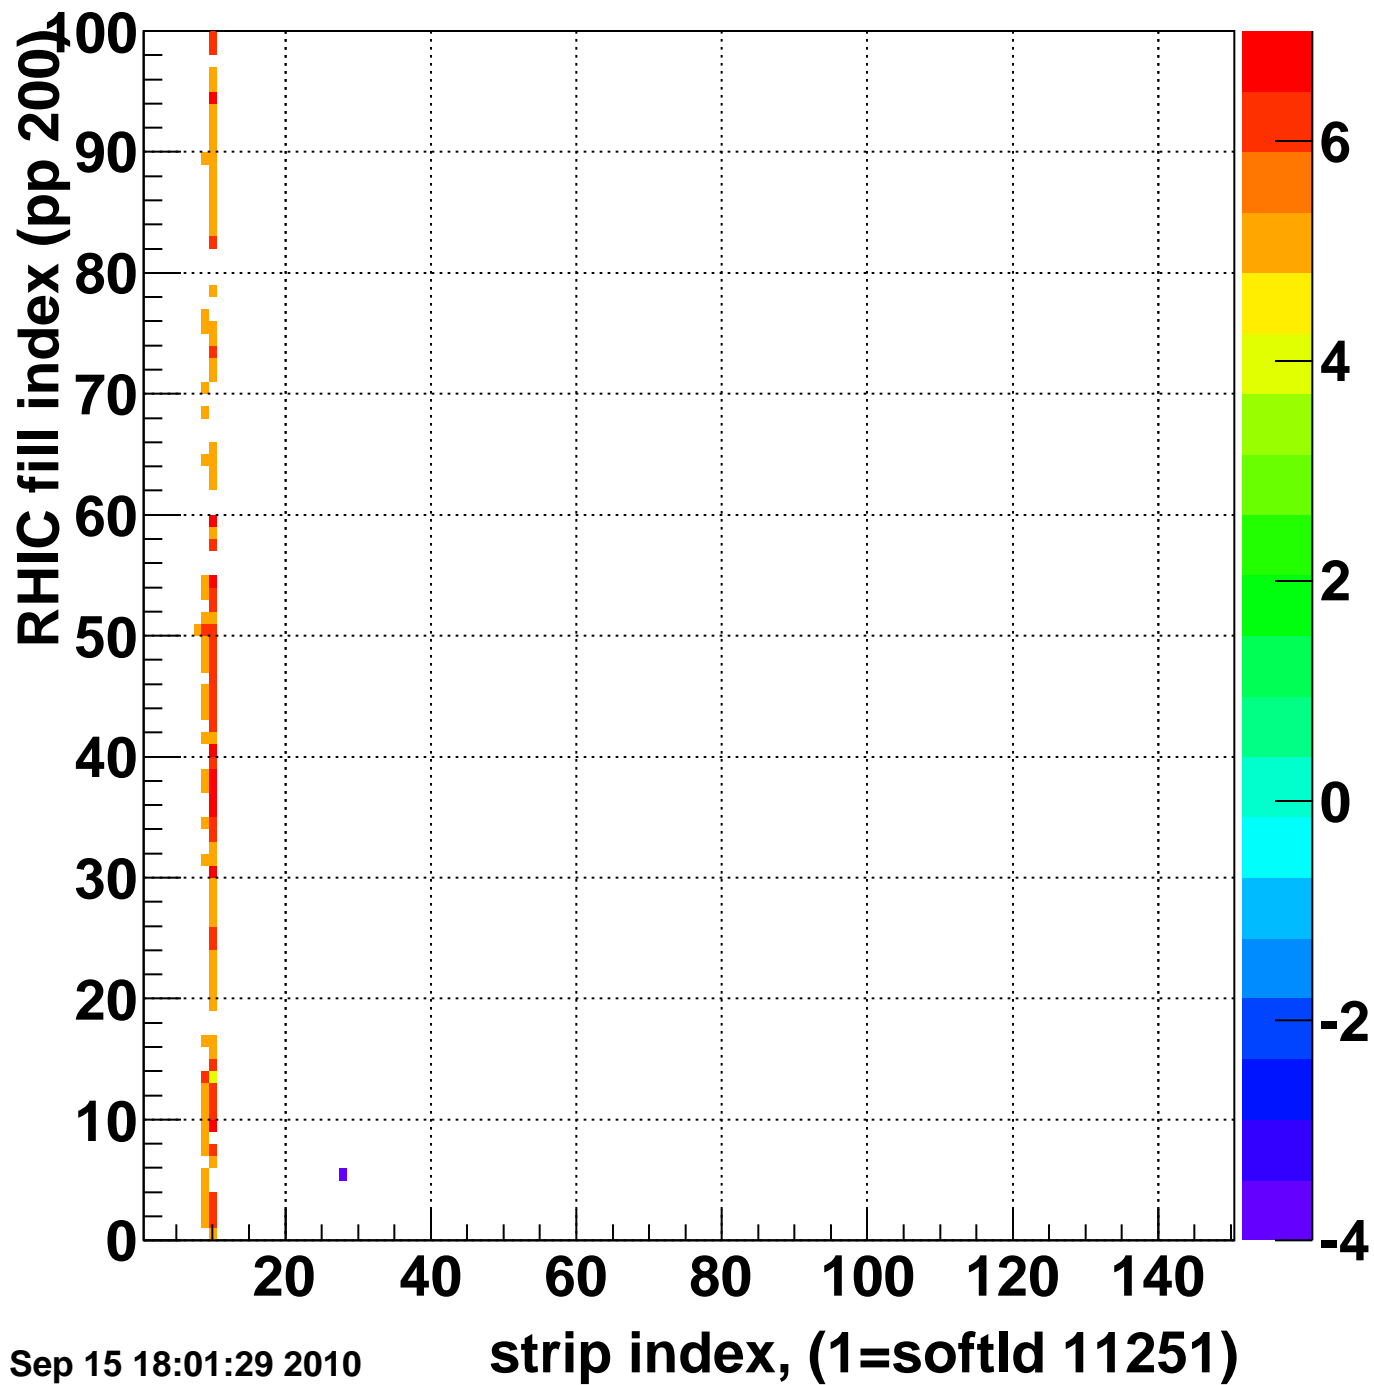

Rms of ped residuum (ADC), BSMDE mod=76, good strips

Entries 15000

Wed Sep 15 18:01:29 2010

Bad strips (color=error bits), BSMDE mod=76

Entries 0

Wed Sep 15 18:01:29 2010

Rms of ped residuum (ADC), BSMDP mod=76, good strips

Entries 14000

Wed Sep 15 18:01:29 2010

strip index, (1=softld 11251)

Bad strips (color=error bits), BSMDE mod=76

Entries 1000

Wed Sep 15 18:01:29 2010

strip index, (1=softld 11251)