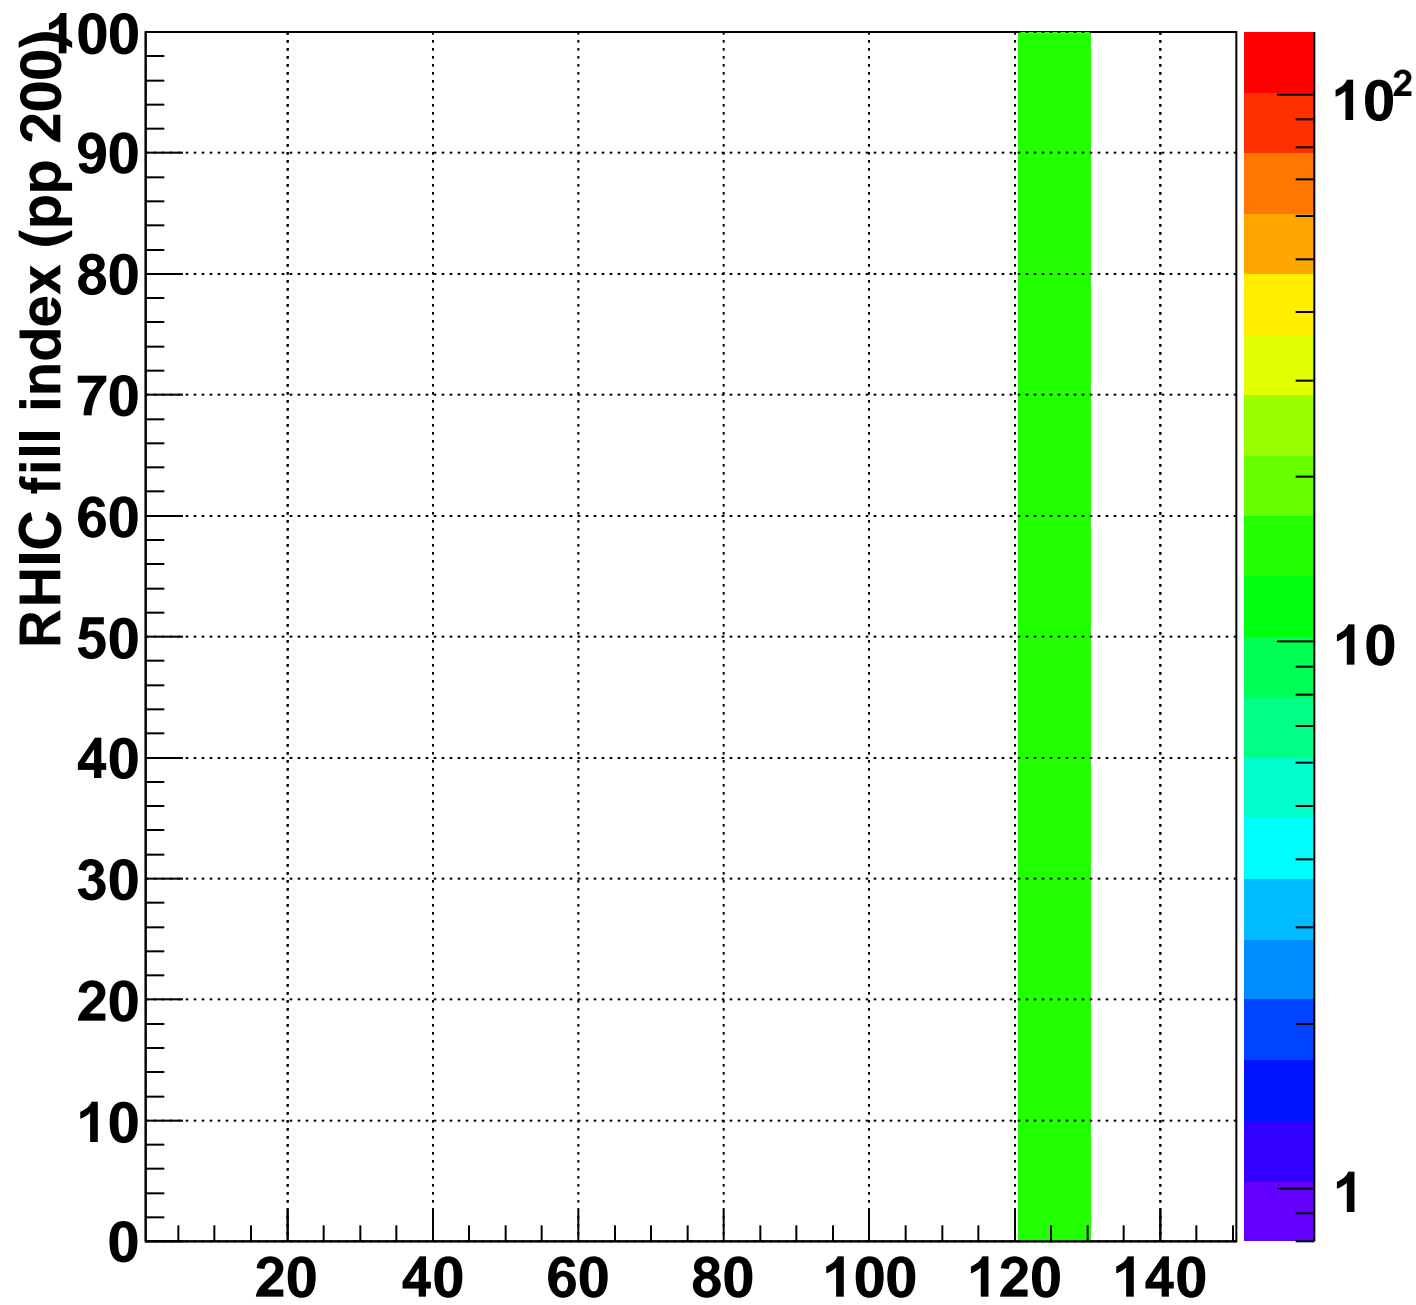

Rms of ped residuum (ADC), BSMDE mod=76, good strips

Entries 15000

Wed Sep 15 18:01:29 2010

Bad strips (color=error bits), BSMDE mod=76

Entries 0

Wed Sep 15 18:01:29 2010

Rms of ped residuum (ADC), BSMDP mod=76, good strips

Entries 14000

Wed Sep 15 18:01:29 2010

strip index, (1=softld 11251)

Bad strips (color=error bits), BSMDE mod=76

Entries 1000

Wed Sep 15 18:01:29 2010

strip index, (1=softld 11251)