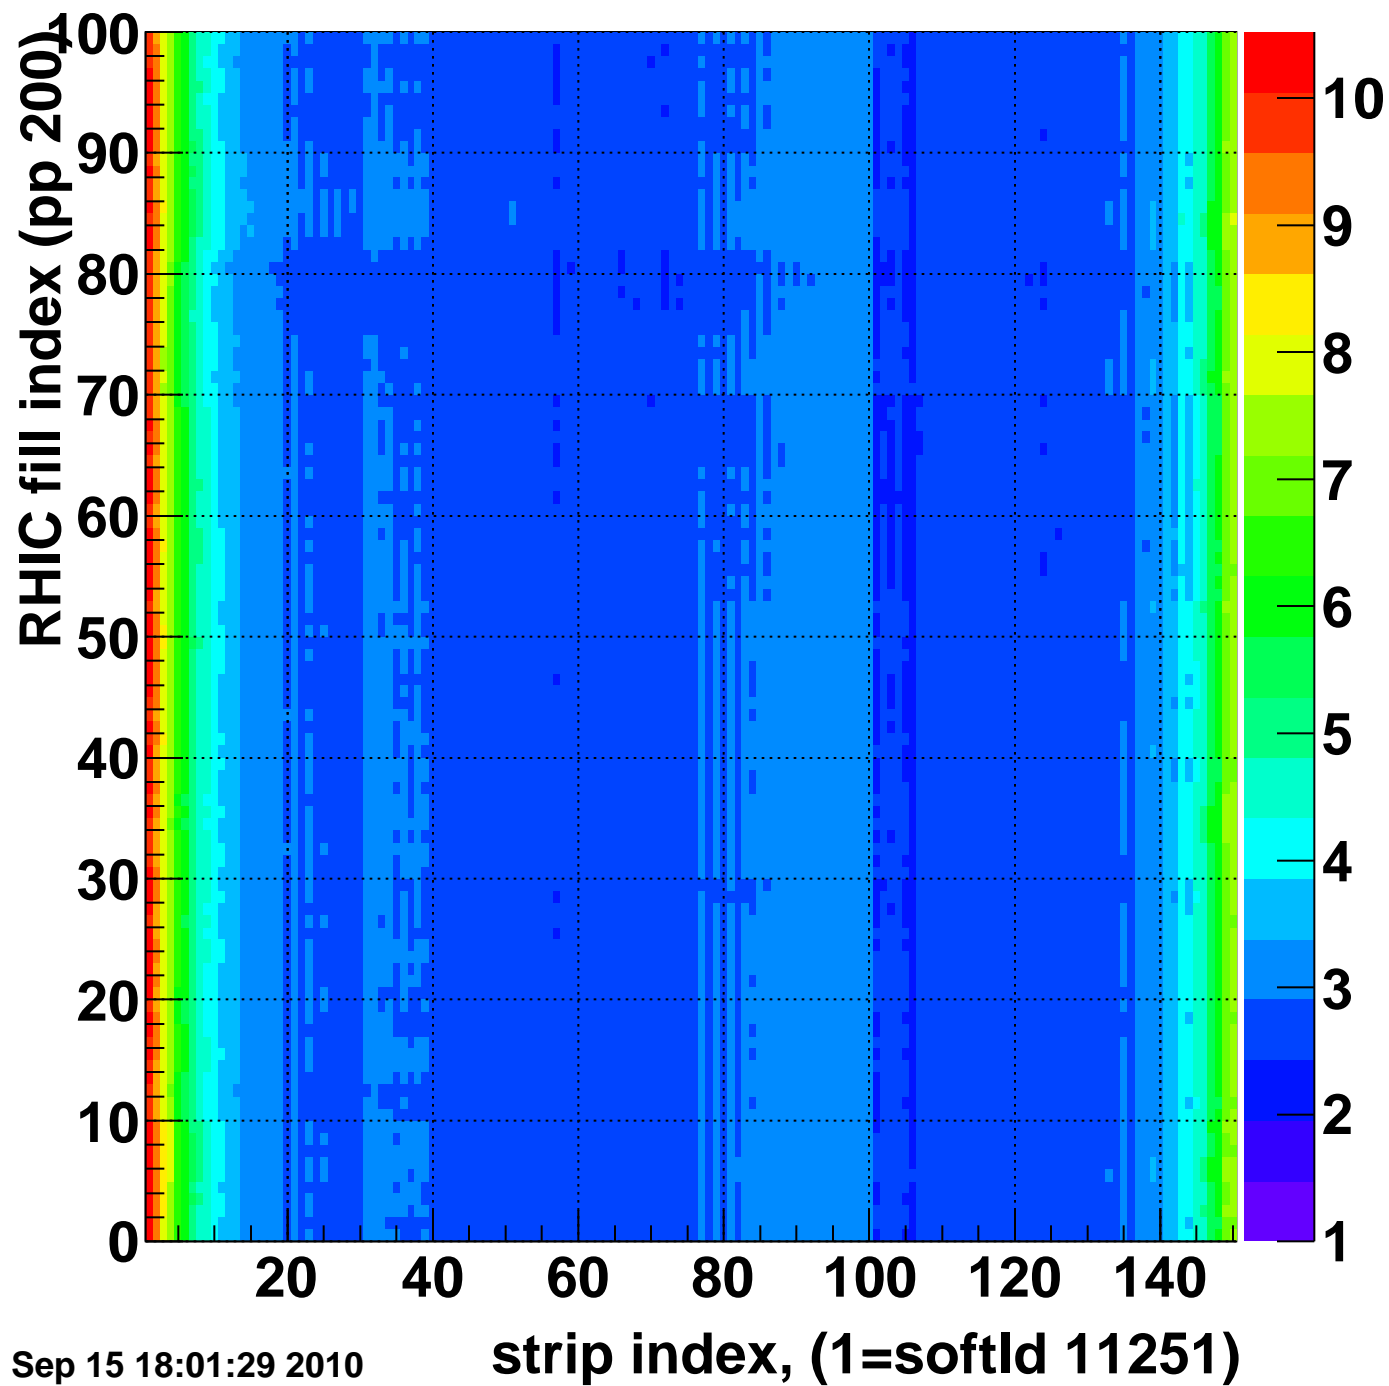

Rms of ped residuum (ADC), BSMDE mod=76, good strips

Entries 15000

Wed Sep 15 18:01:29 2010

Bad strips (color=error bits), BSMDE mod=76

Entries 0

Wed Sep 15 18:01:29 2010

Rms of ped residuum (ADC), BSMDP mod=76, good strips

Entries 14000

Wed Sep 15 18:01:29 2010

strip index, (1=softld 11251)

Bad strips (color=error bits), BSMDE mod=76

Entries 1000

Wed Sep 15 18:01:29 2010

strip index, (1=softld 11251)