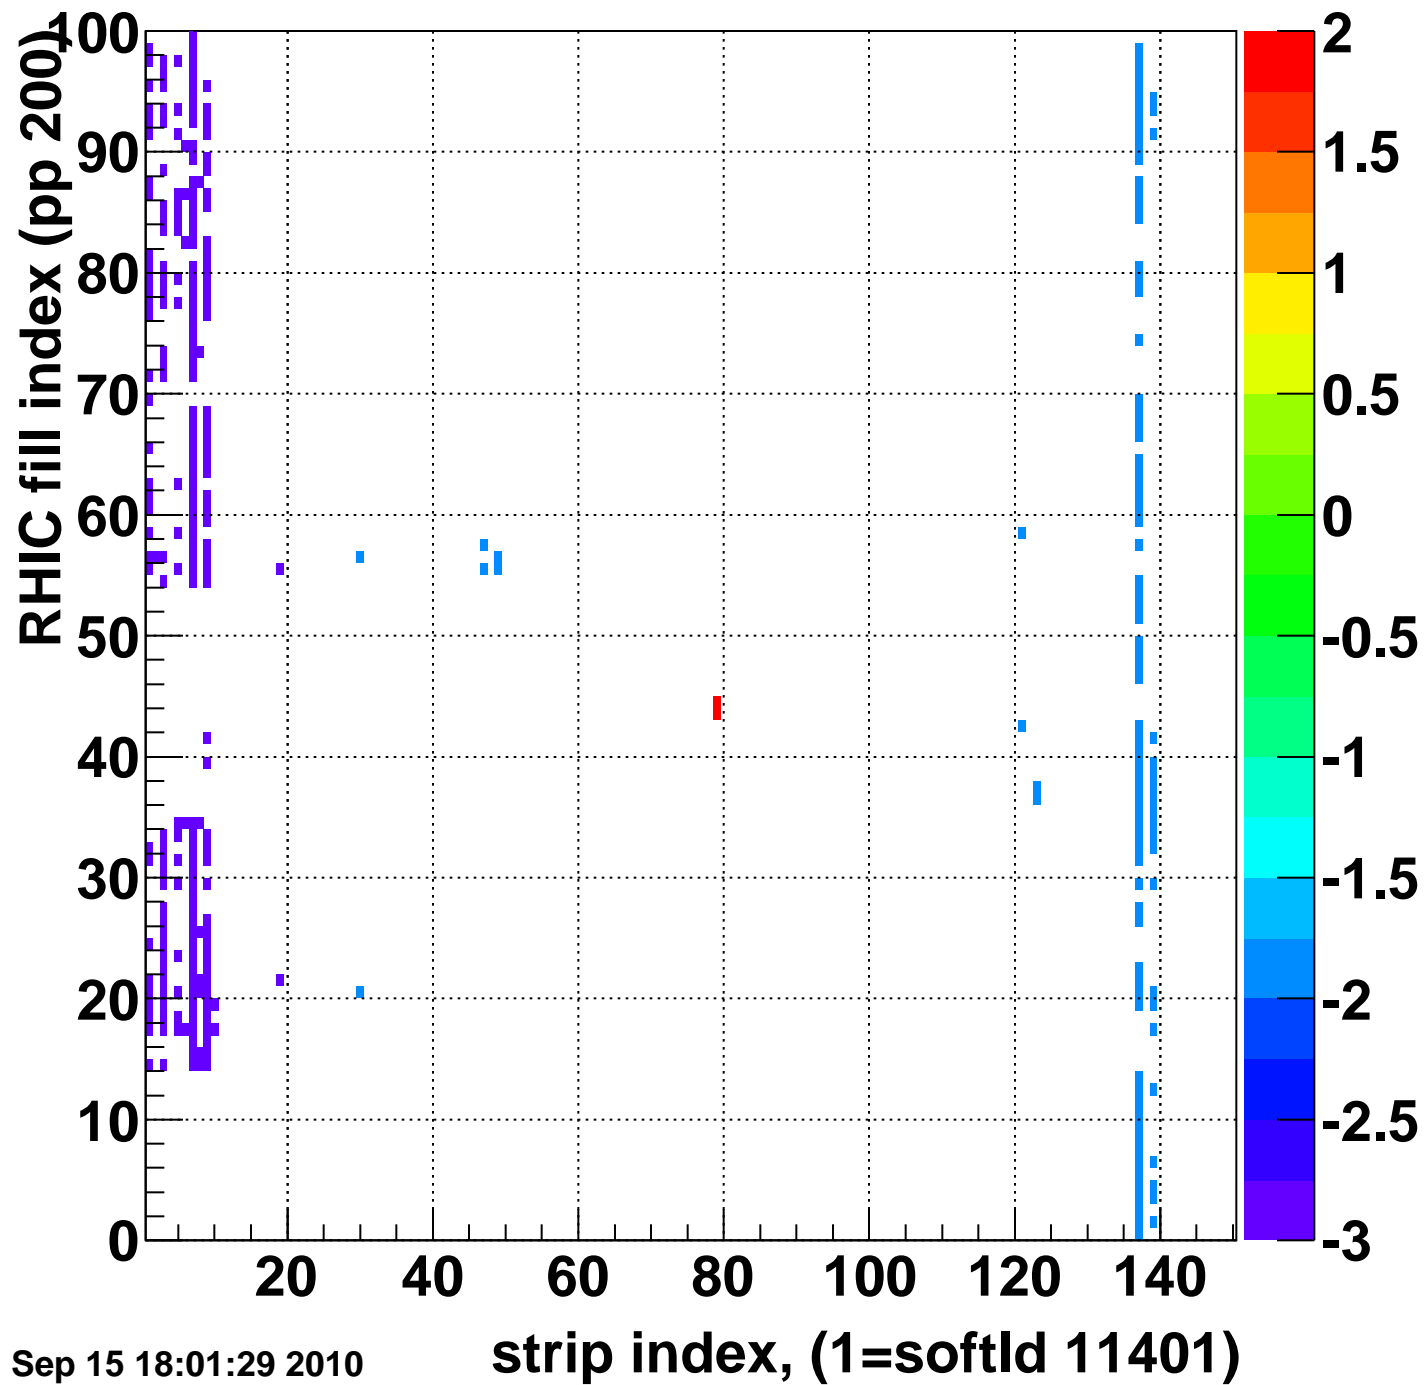

Rms of ped residuum (ADC), BSMDE mod=77, good strips

Entries 15000

Wed Sep 15 18:01:29 2010

strip index, (1=softld 11401)

Bad strips (color=error bits), BSMDE mod=77

Entries 0

Wed Sep 15 18:01:29 2010

Rms of ped residuum (ADC), BSMDP mod=77, good strips

Entries 15000

Wed Sep 15 18:01:29 2010

Bad strips (color=error bits), BSMDE mod=77

Entries 0

Wed Sep 15 18:01:30 2010