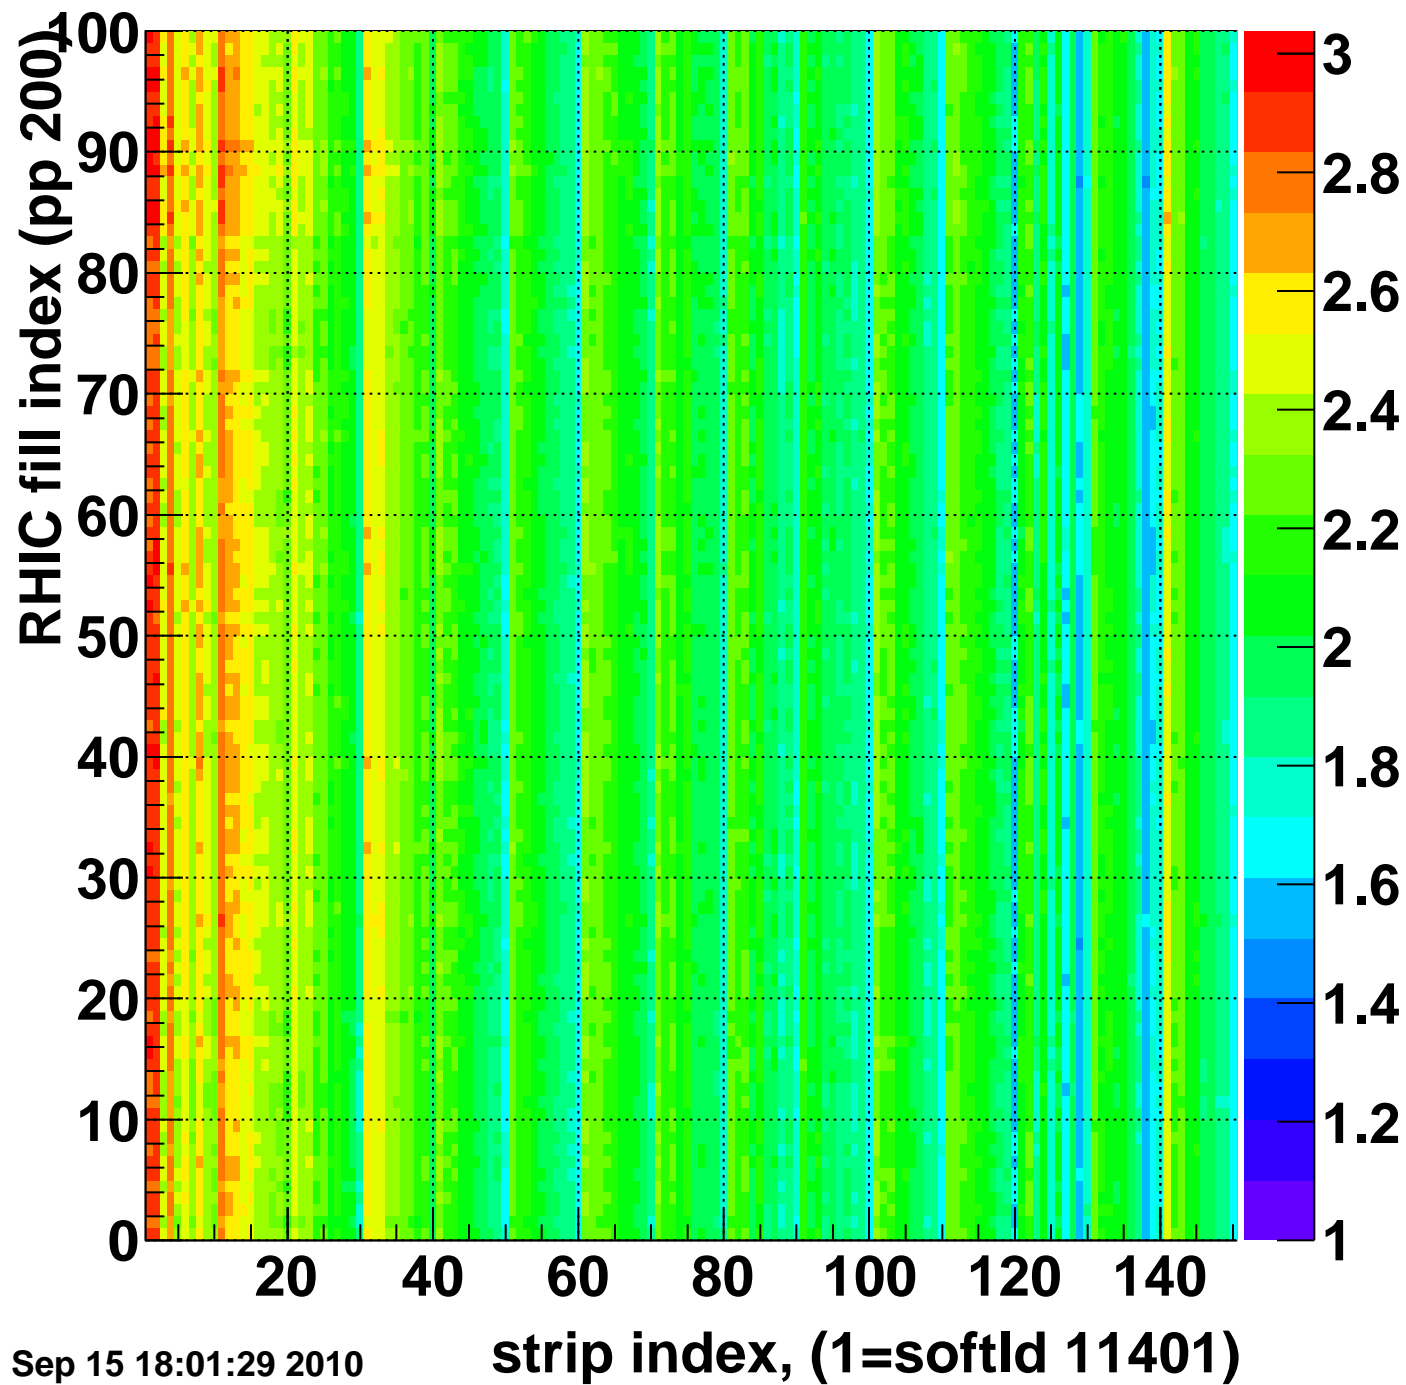

Rms of ped residuum (ADC), BSMDE mod=77, good strips

Entries 15000

Wed Sep 15 18:01:29 2010

strip index, (1=softld 11401)

Bad strips (color=error bits), BSMDE mod=77

Entries 0

Wed Sep 15 18:01:29 2010

Rms of ped residuum (ADC), BSMDP mod=77, good strips

Entries 15000

Wed Sep 15 18:01:29 2010

Bad strips (color=error bits), BSMDE mod=77

Entries 0

Wed Sep 15 18:01:30 2010