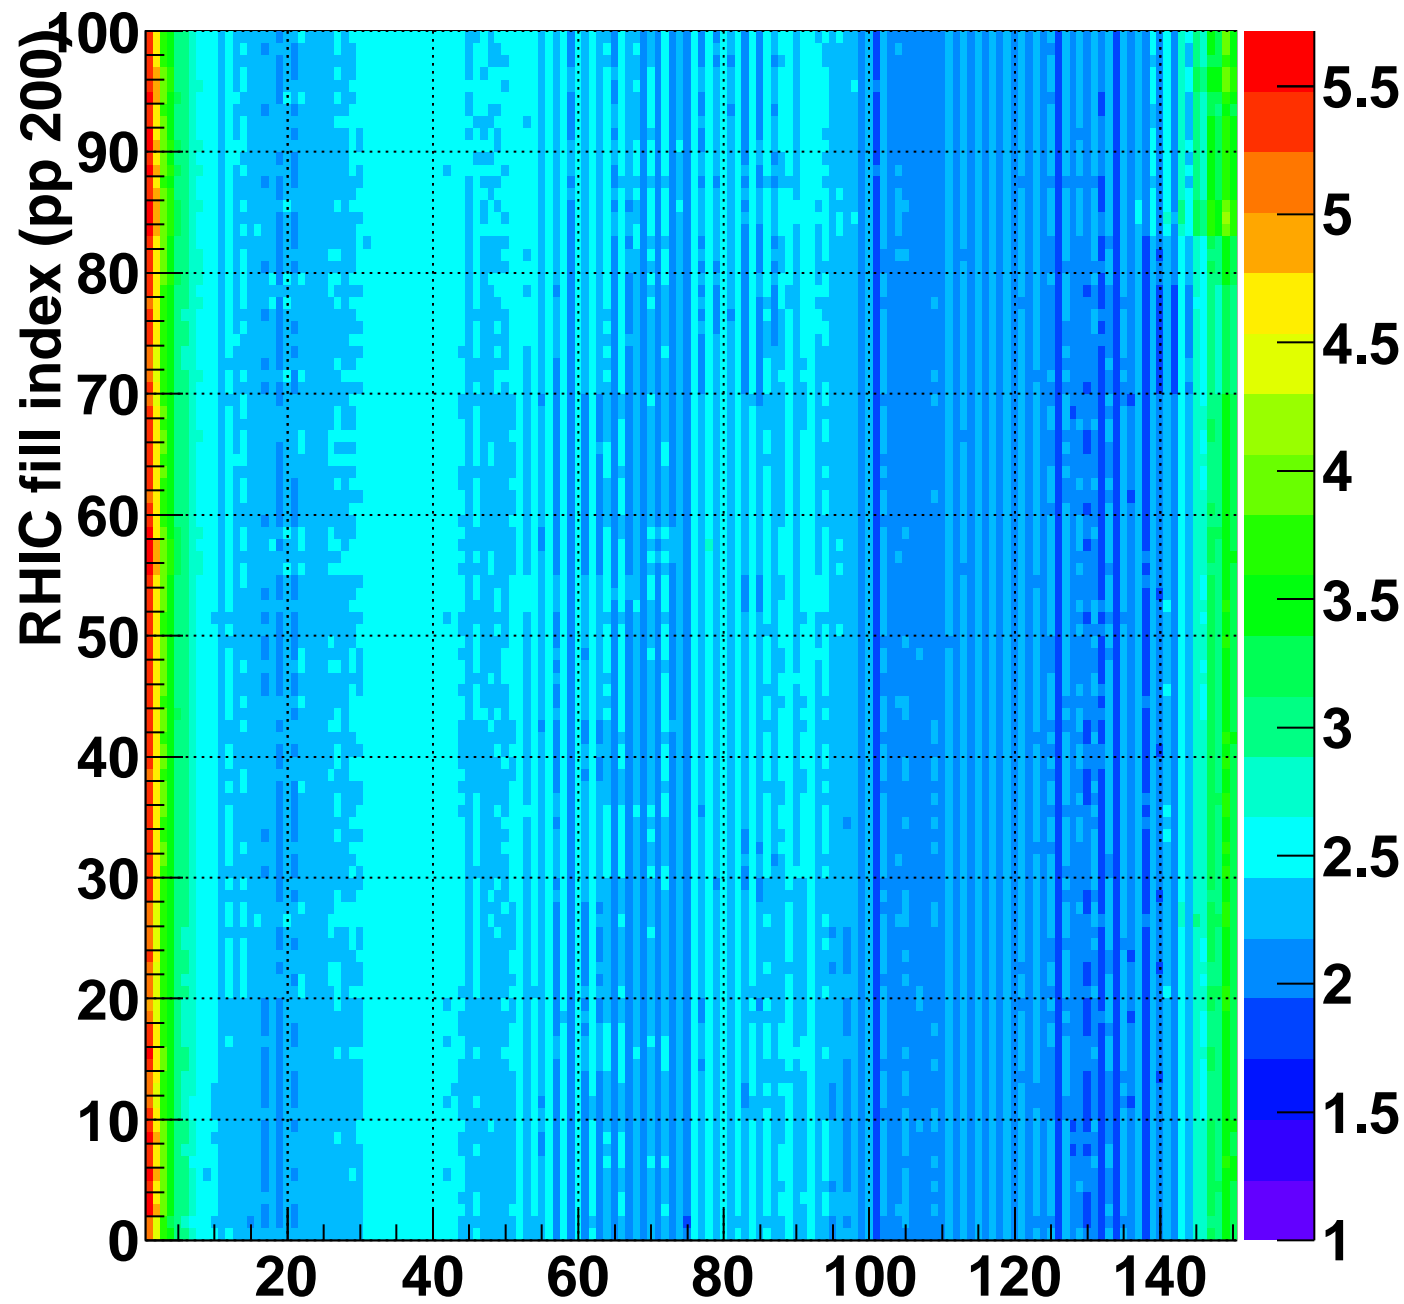

Rms of ped residuum (ADC), BSMDE mod=77, good strips

Entries 15000

Wed Sep 15 18:01:29 2010

strip index, (1=softld 11401)

Bad strips (color=error bits), BSMDE mod=77

Entries 0

Wed Sep 15 18:01:29 2010

Rms of ped residuum (ADC), BSMDP mod=77, good strips

Entries 15000

Wed Sep 15 18:01:29 2010

Bad strips (color=error bits), BSMDE mod=77

Entries 0

Wed Sep 15 18:01:30 2010