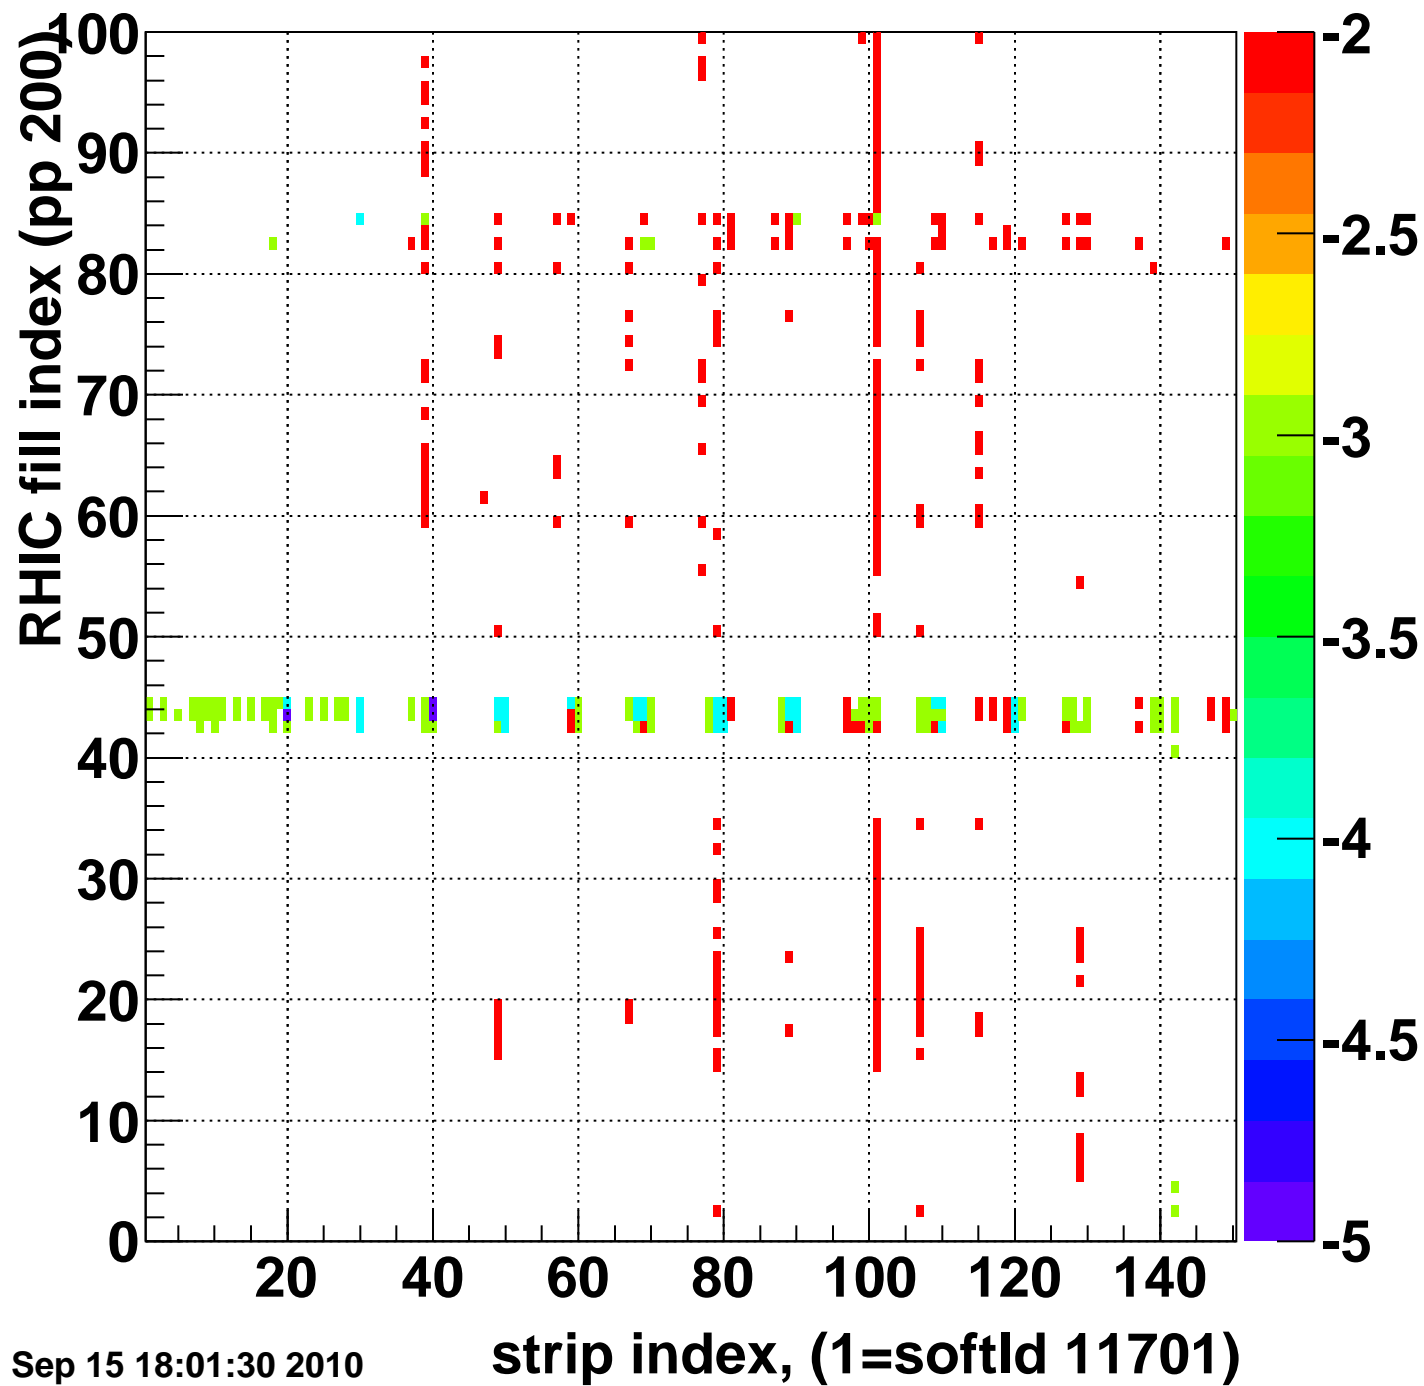

Rms of ped residuum (ADC), BSMDE mod=79, good strips

Entries 15000

Wed Sep 15 18:01:30 2010

Bad strips (color=error bits), BSMDE mod=79

Entries 0

Wed Sep 15 18:01:30 2010

Rms of ped residuum (ADC), BSMDP mod=79, good strips

Entries 14998

Wed Sep 15 18:01:30 2010

Bad strips (color=error bits), BSMDE mod=79

Entries 2

Wed Sep 15 18:01:30 2010