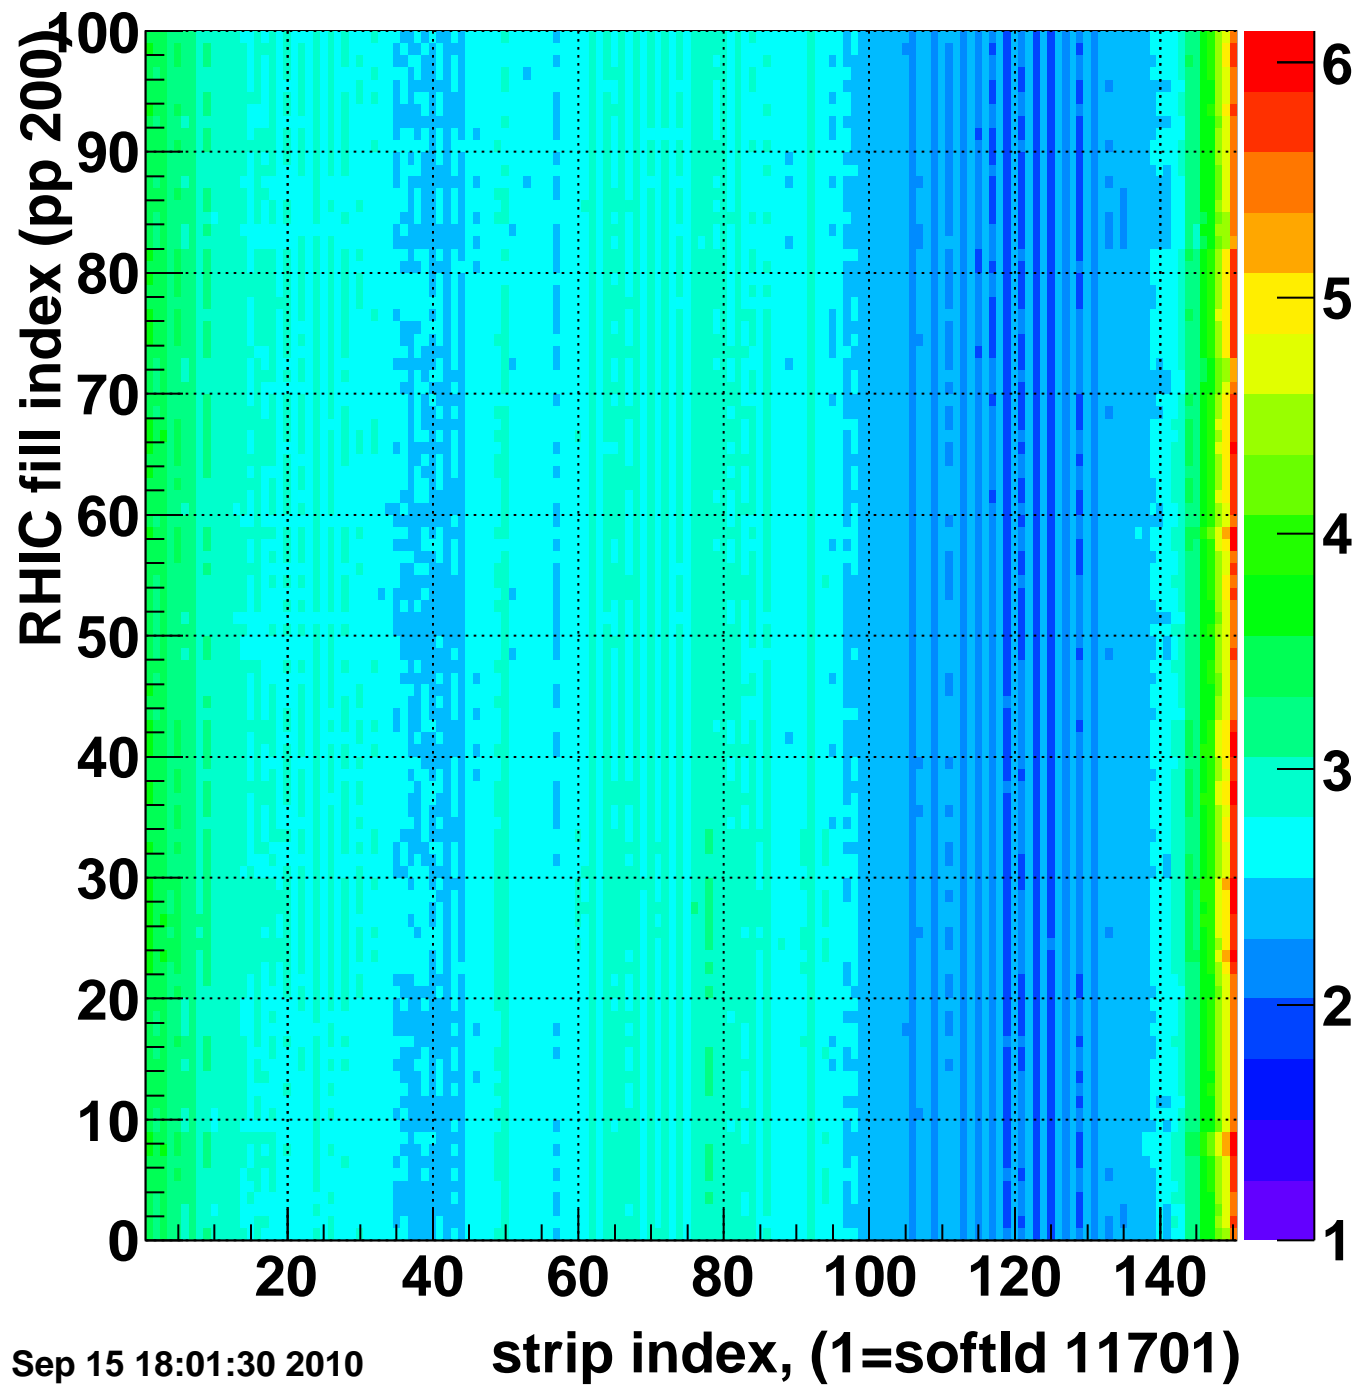

Rms of ped residuum (ADC), BSMDE mod=79, good strips

Entries 15000

Wed Sep 15 18:01:30 2010

Bad strips (color=error bits), BSMDE mod=79

Entries 0

Wed Sep 15 18:01:30 2010

Rms of ped residuum (ADC), BSMDP mod=79, good strips

Entries 14998

Wed Sep 15 18:01:30 2010

Bad strips (color=error bits), BSMDE mod=79

Entries 2

Wed Sep 15 18:01:30 2010