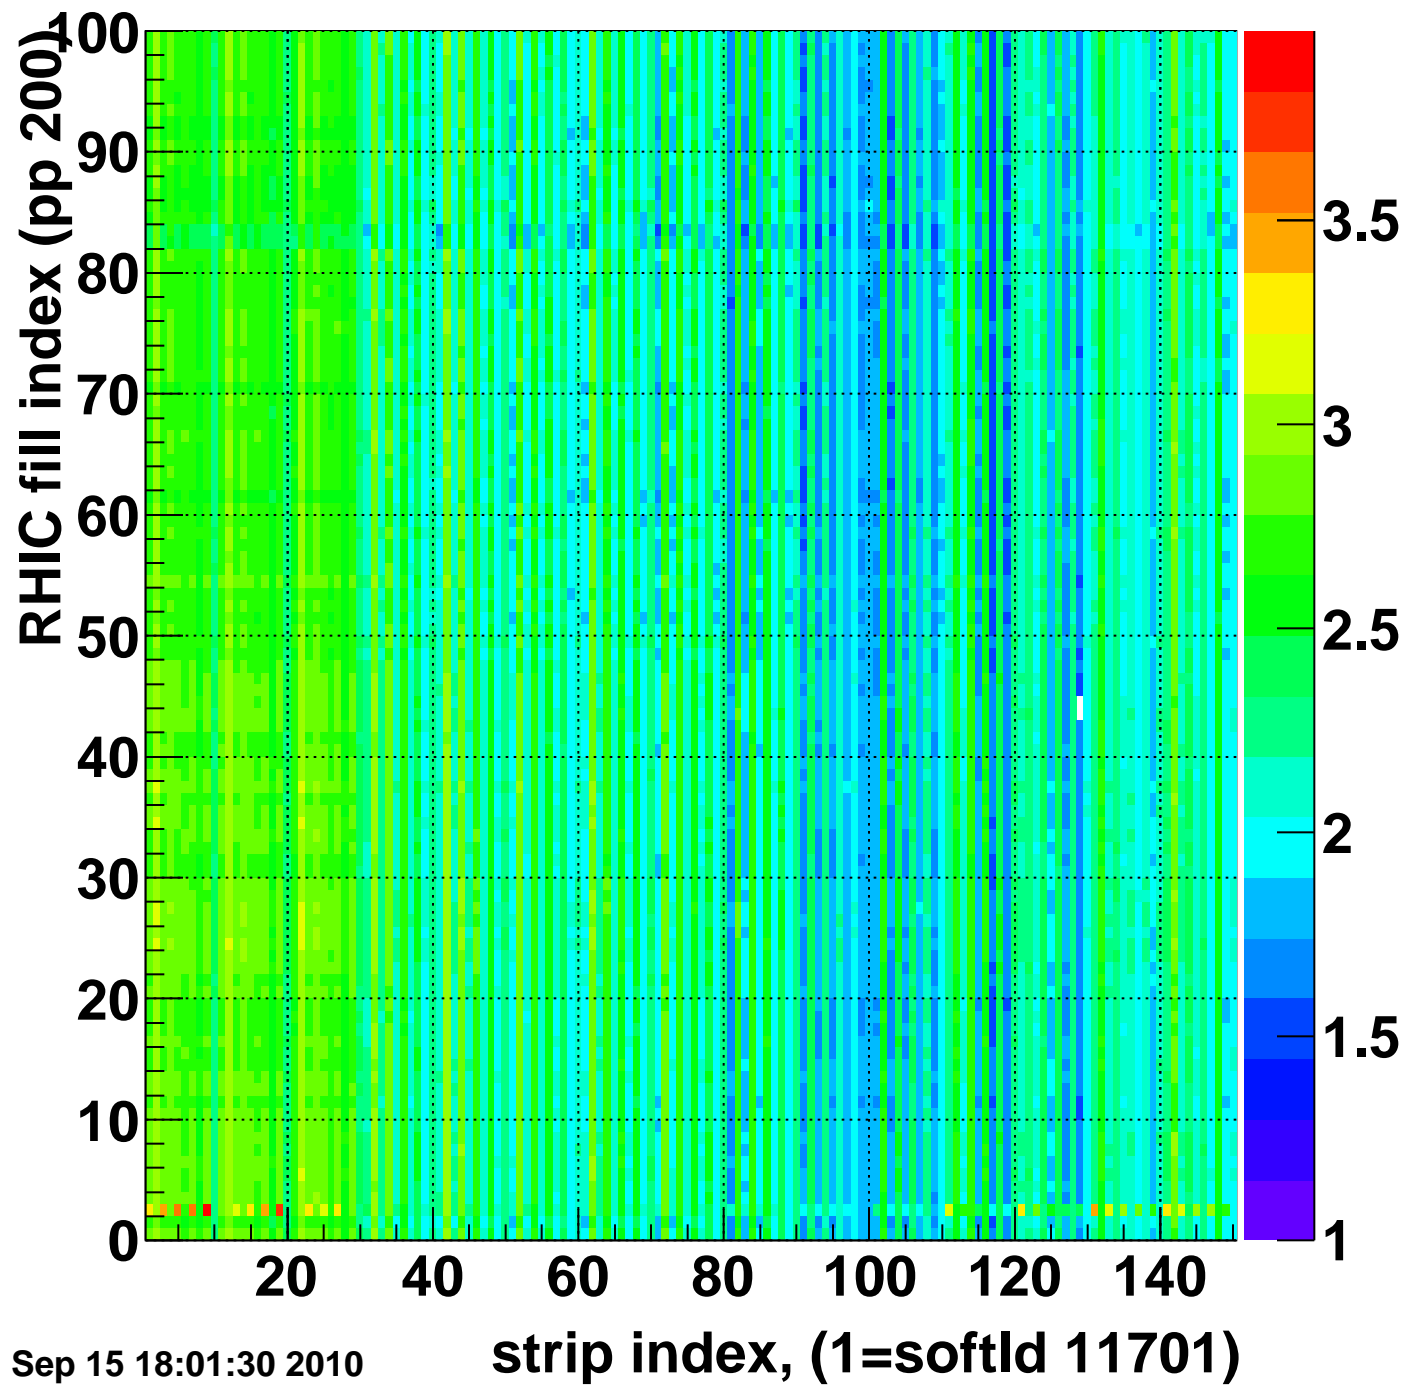

Rms of ped residuum (ADC), BSMDE mod=79, good strips

Entries 15000

Wed Sep 15 18:01:30 2010

Bad strips (color=error bits), BSMDE mod=79

Entries 0

Wed Sep 15 18:01:30 2010

Rms of ped residuum (ADC), BSMDP mod=79, good strips

Entries 14998

Wed Sep 15 18:01:30 2010

Bad strips (color=error bits), BSMDE mod=79

Entries 2

Wed Sep 15 18:01:30 2010