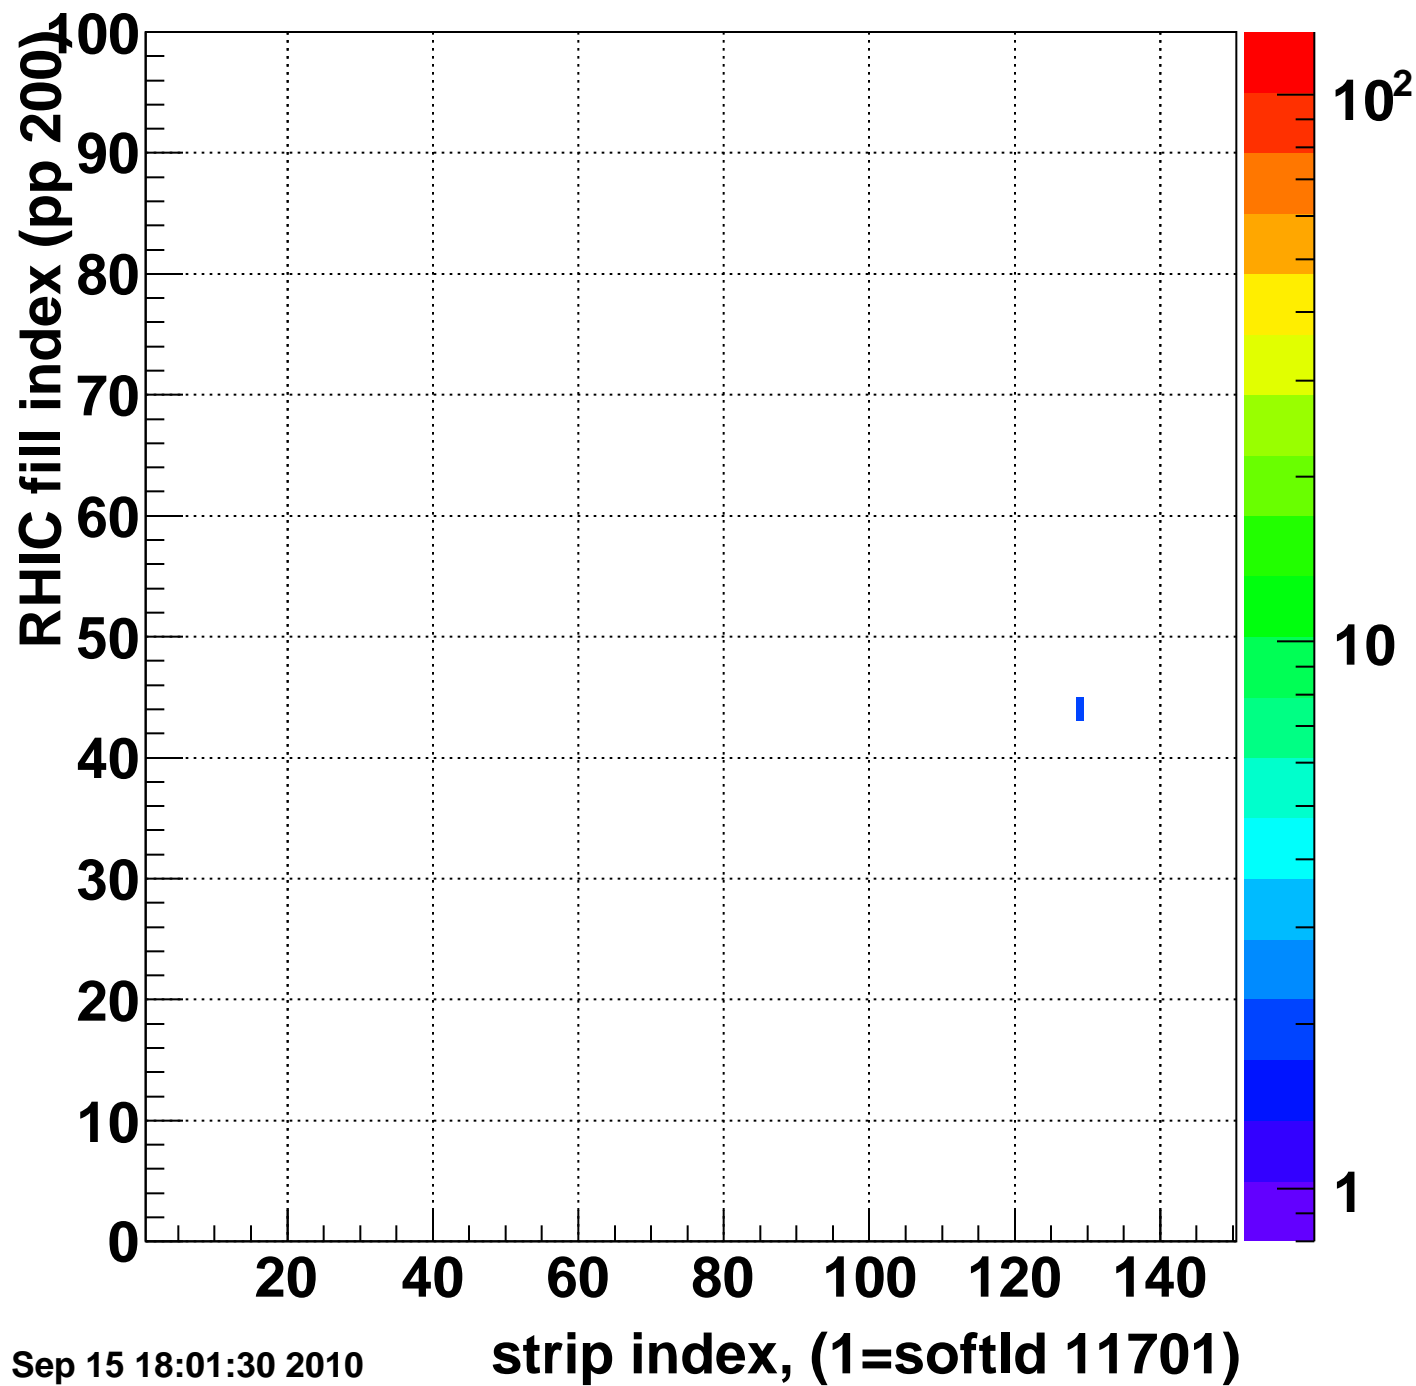

Rms of ped residuum (ADC), BSMDE mod=79, good strips

Entries 15000

Wed Sep 15 18:01:30 2010

Bad strips (color=error bits), BSMDE mod=79

Entries 0

Wed Sep 15 18:01:30 2010

Rms of ped residuum (ADC), BSMDP mod=79, good strips

Entries 14998

Wed Sep 15 18:01:30 2010

Bad strips (color=error bits), BSMDE mod=79

Entries 2

Wed Sep 15 18:01:30 2010