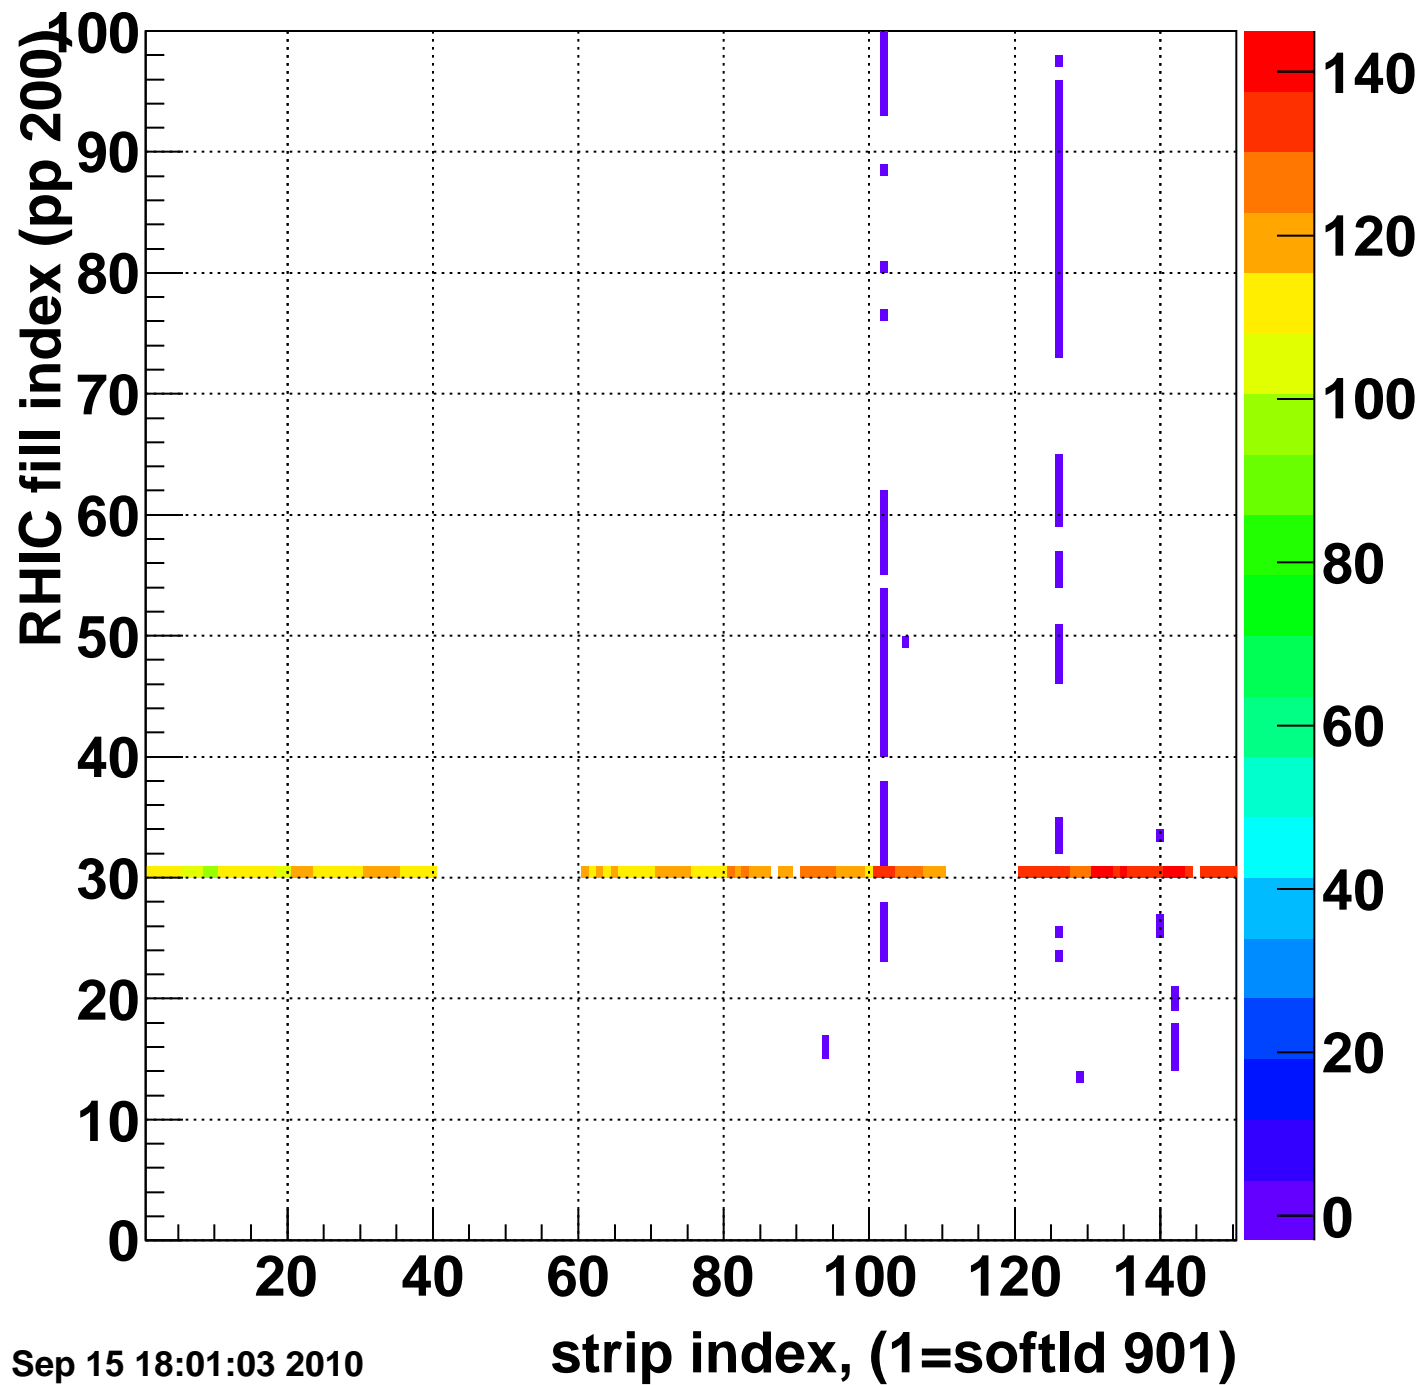

Rms of ped residuum (ADC), BSMDE mod=7, good strips

Entries 11600

Wed Sep 15 18:01:03 2010

Bad strips (color=error bits), BSMDE mod=7

Entries 3400

Wed Sep 15 18:01:03 2010

Rms of ped residuum (ADC), BSMDP mod=7, good strips

Entries 9360

Wed Sep 15 18:01:03 2010

Bad strips (color=error bits), BSMDE mod=7

Entries 5640

Wed Sep 15 18:01:03 2010