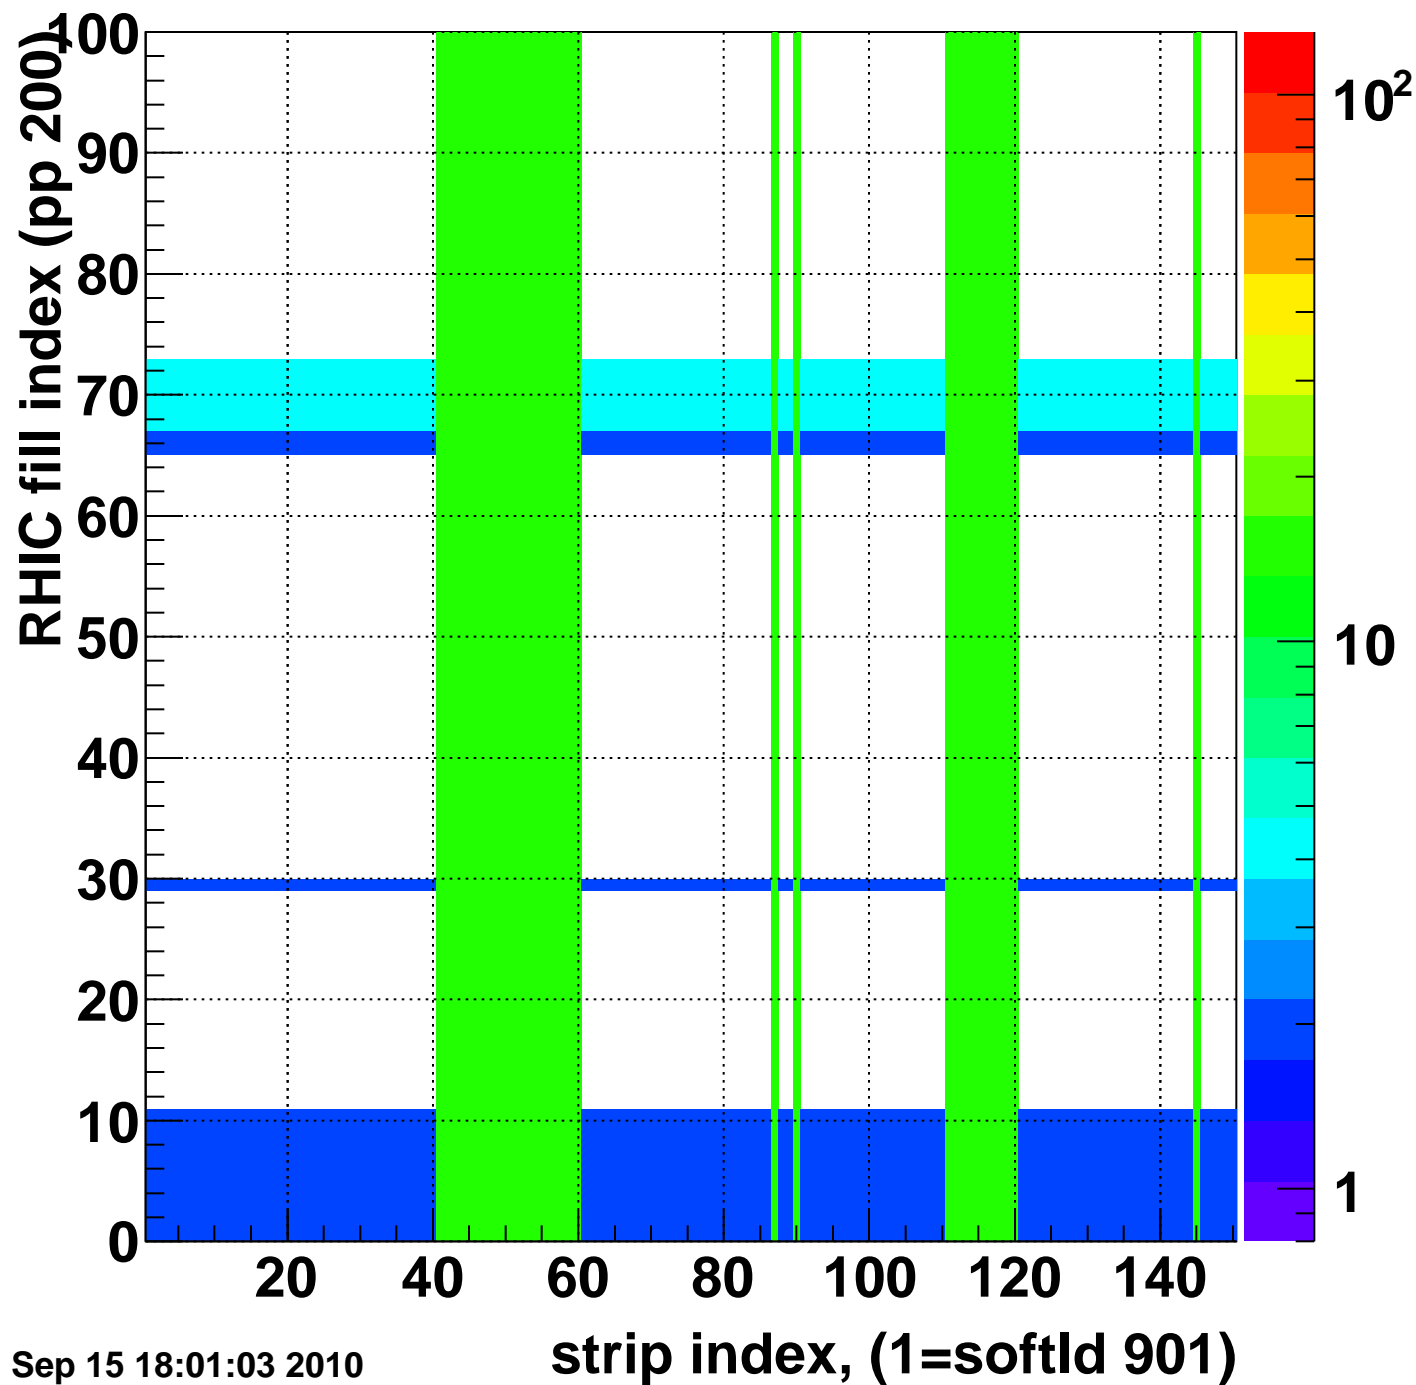

Rms of ped residuum (ADC), BSMDE mod=7, good strips

Entries 11600

Wed Sep 15 18:01:03 2010

Bad strips (color=error bits), BSMDE mod=7

Entries 3400

Wed Sep 15 18:01:03 2010

Rms of ped residuum (ADC), BSMDP mod=7, good strips

Entries 9360

Wed Sep 15 18:01:03 2010

Bad strips (color=error bits), BSMDE mod=7

Entries 5640

Wed Sep 15 18:01:03 2010