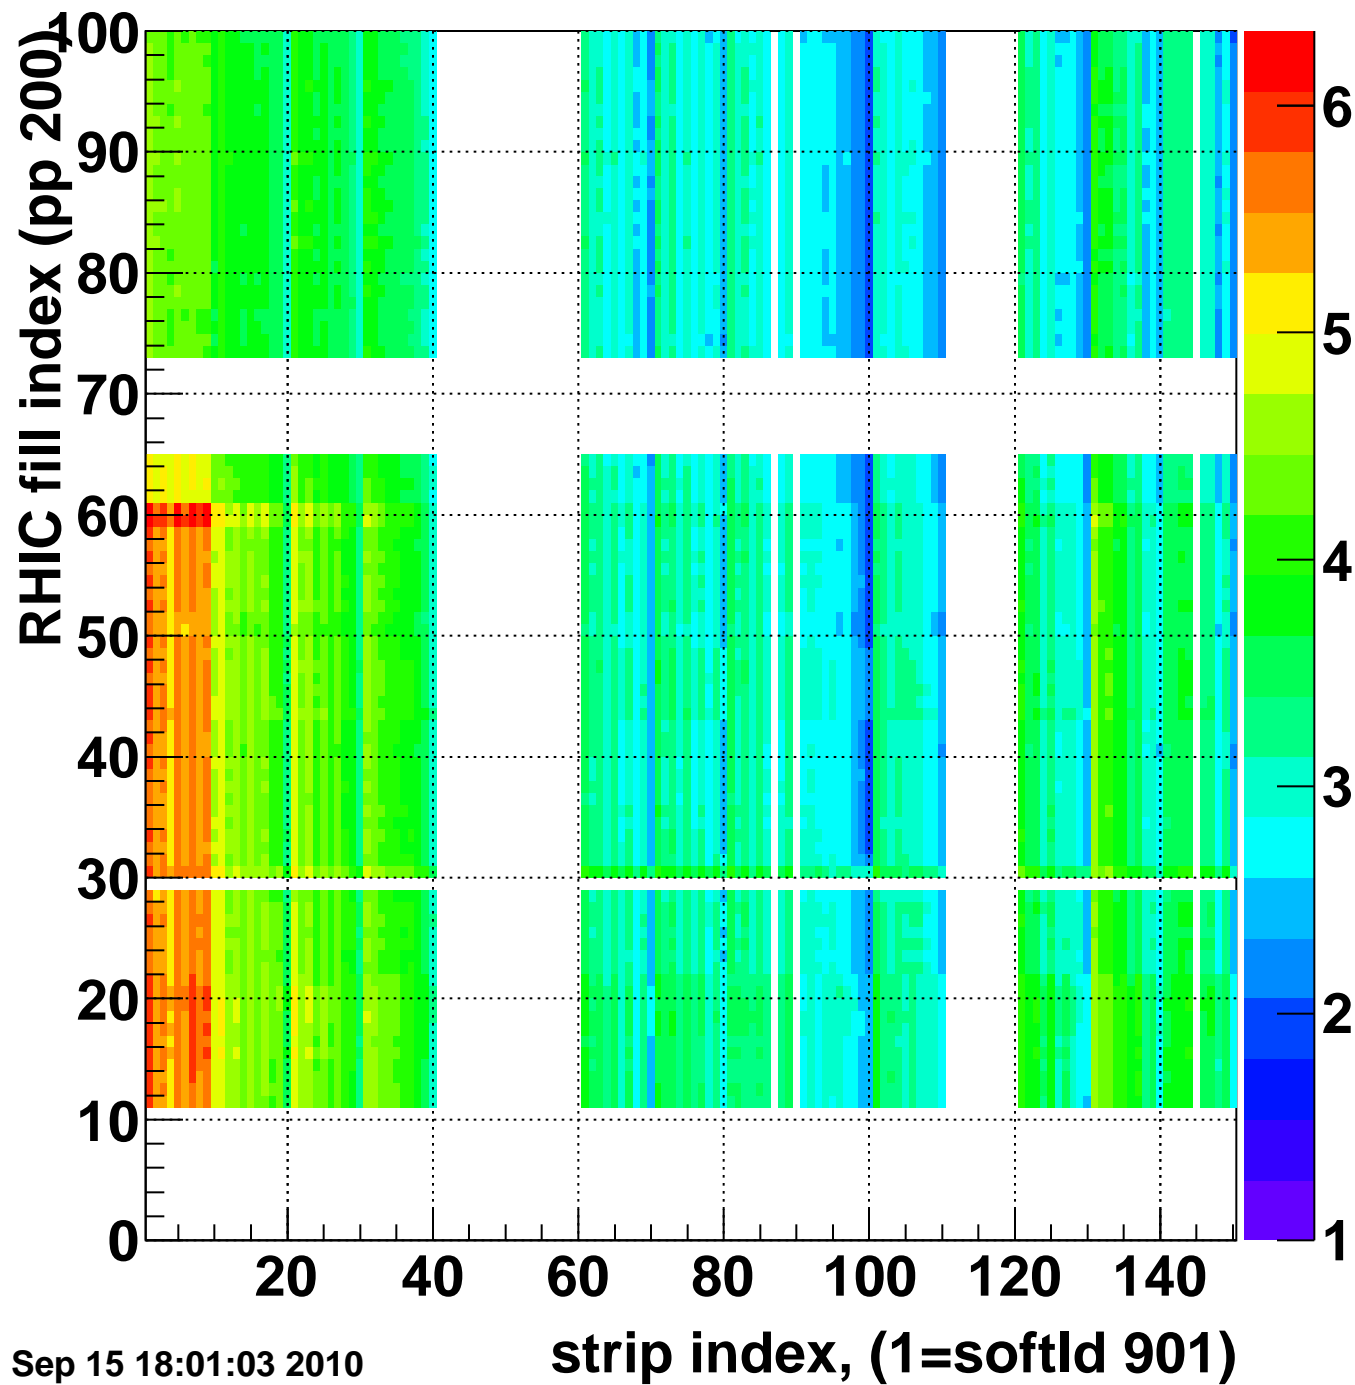

Rms of ped residuum (ADC), BSMDE mod=7, good strips

Entries 11600

Wed Sep 15 18:01:03 2010

Bad strips (color=error bits), BSMDE mod=7

Entries 3400

Wed Sep 15 18:01:03 2010

Rms of ped residuum (ADC), BSMDP mod=7, good strips

Entries 9360

Wed Sep 15 18:01:03 2010

Bad strips (color=error bits), BSMDE mod=7

Entries 5640

Wed Sep 15 18:01:03 2010