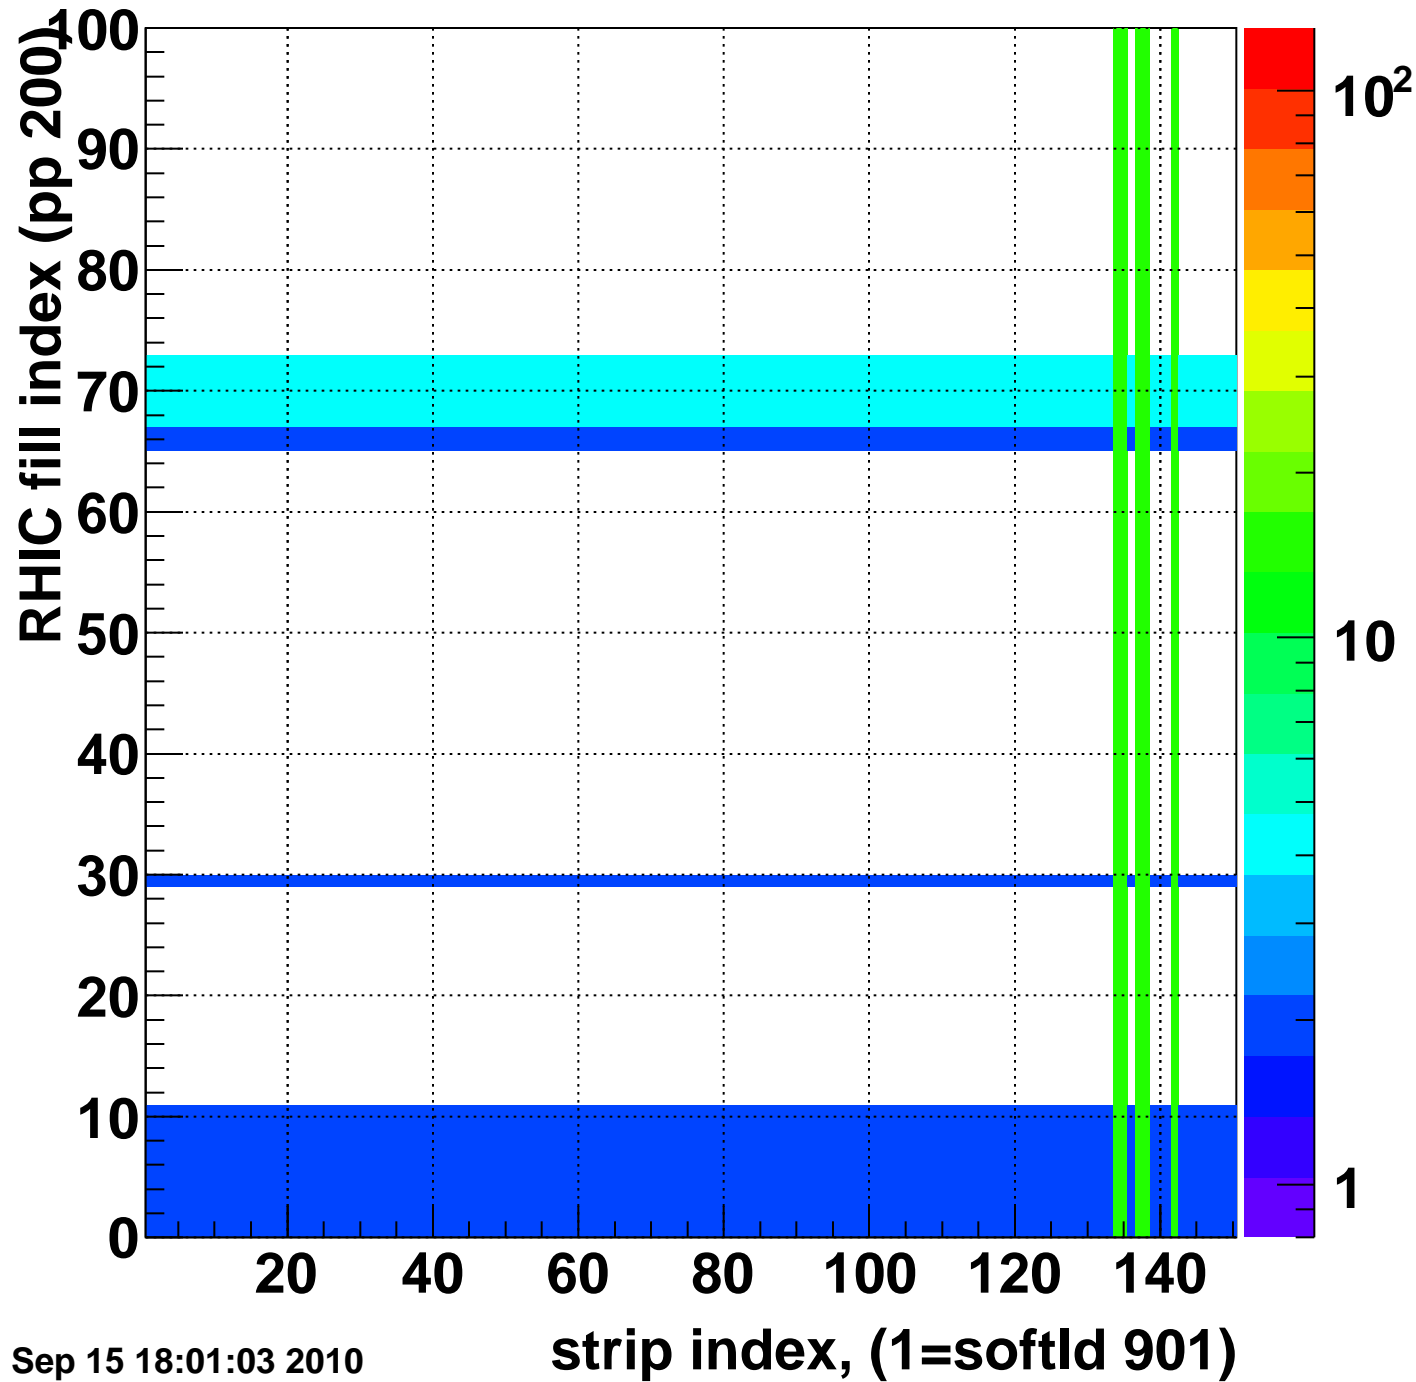

Rms of ped residuum (ADC), BSMDE mod=7, good strips

Entries 11600

Wed Sep 15 18:01:03 2010

Bad strips (color=error bits), BSMDE mod=7

Entries 3400

Wed Sep 15 18:01:03 2010

Rms of ped residuum (ADC), BSMDP mod=7, good strips

Entries 9360

Wed Sep 15 18:01:03 2010

Bad strips (color=error bits), BSMDE mod=7

Entries 5640

Wed Sep 15 18:01:03 2010