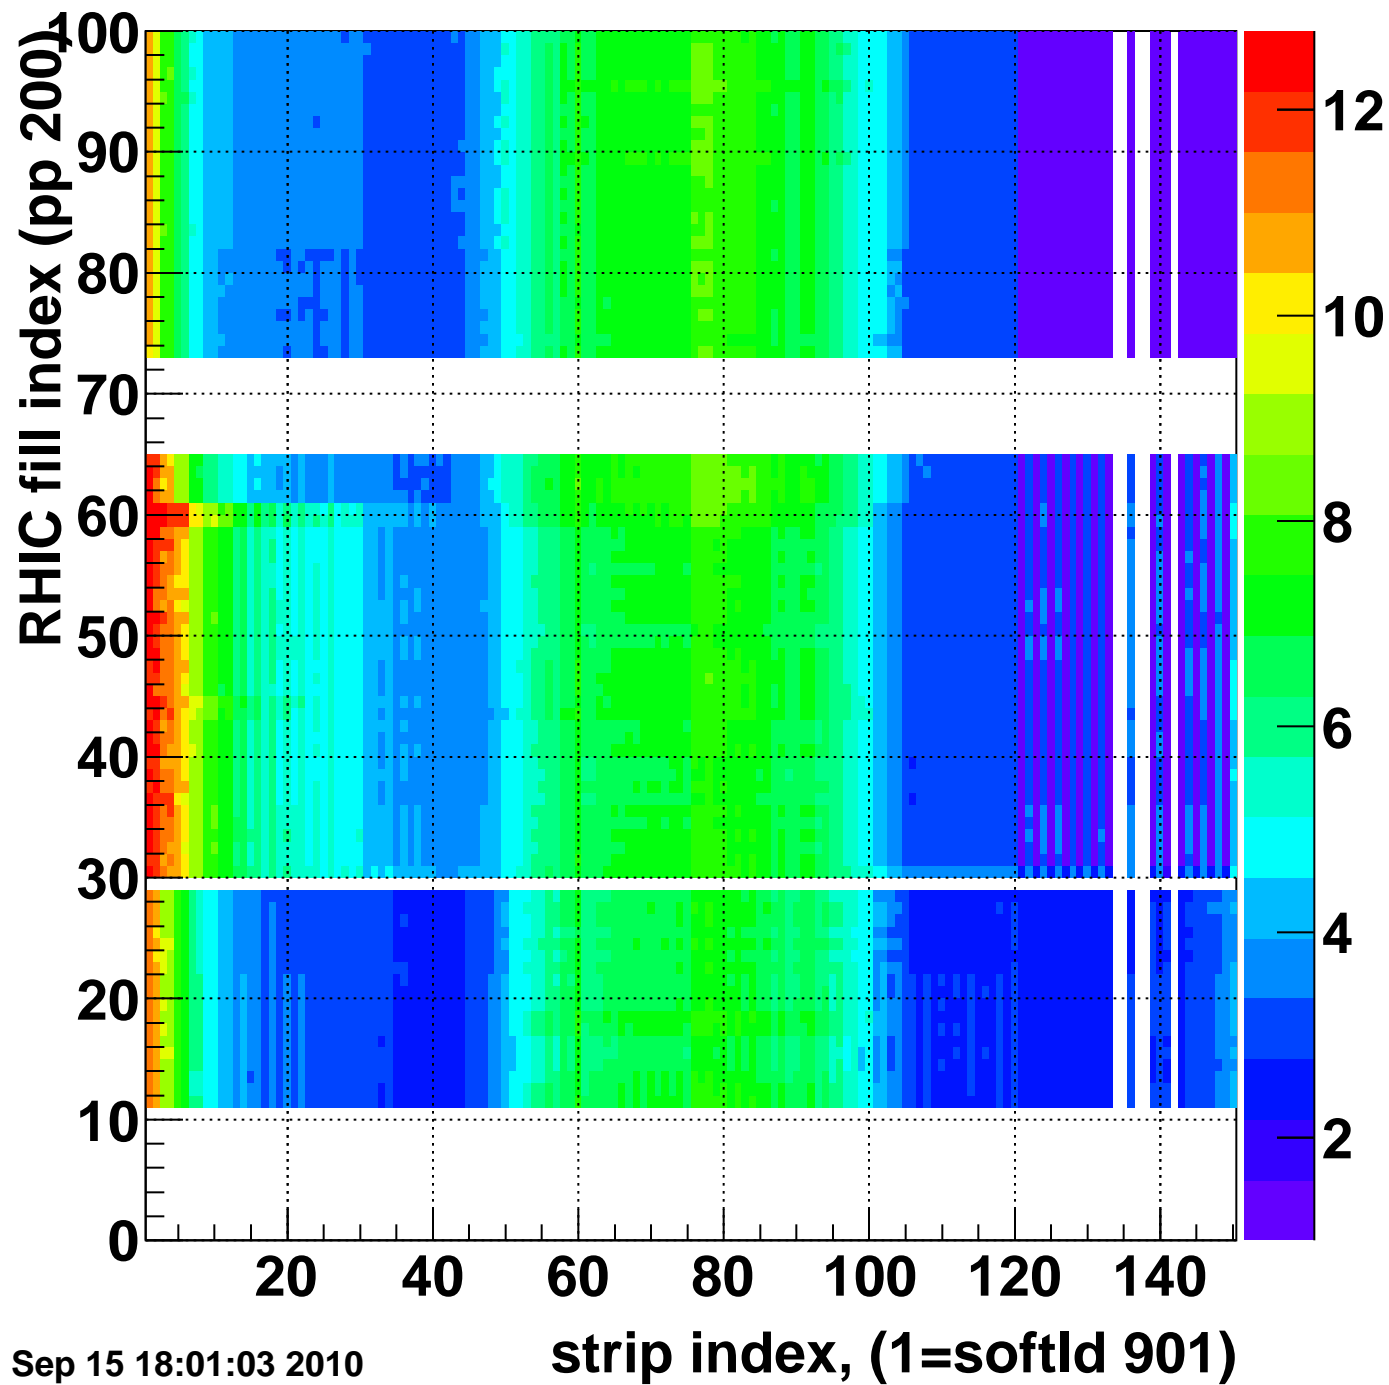

Rms of ped residuum (ADC), BSMDE mod=7, good strips

Entries 11600

Wed Sep 15 18:01:03 2010

Bad strips (color=error bits), BSMDE mod=7

Entries 3400

Wed Sep 15 18:01:03 2010

Rms of ped residuum (ADC), BSMDP mod=7, good strips

Entries 9360

Wed Sep 15 18:01:03 2010

Bad strips (color=error bits), BSMDE mod=7

Entries 5640

Wed Sep 15 18:01:03 2010