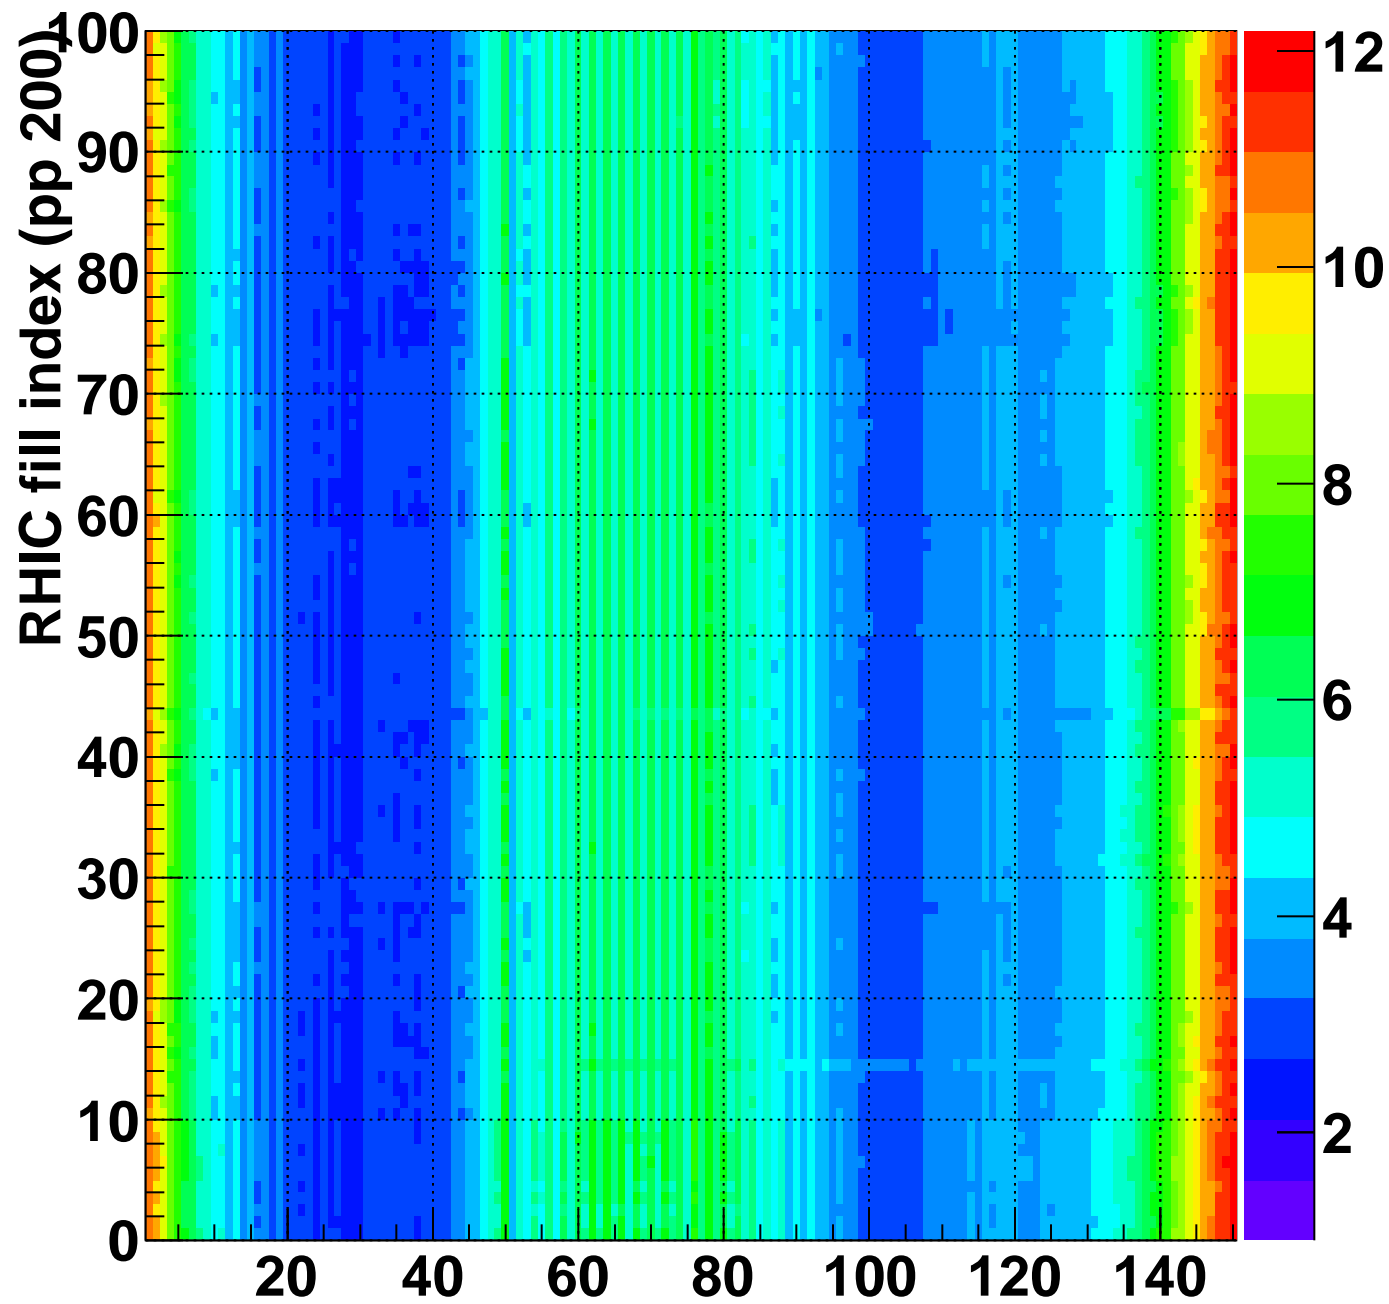

Rms of ped residuum (ADC), BSMDE mod=80, good strips

Entries 15000

Wed Sep 15 18:01:30 2010

strip index, (1=softld 11851)

Bad strips (color=error bits), BSMDE mod=80

Entries 0

Wed Sep 15 18:01:31 2010

Rms of ped residuum (ADC), BSMDP mod=80, good strips

Entries 15000

Wed Sep 15 18:01:31 2010

strip index, (1=softld 11851)

Bad strips (color=error bits), BSMDE mod=80

Entries 0

Wed Sep 15 18:01:31 2010