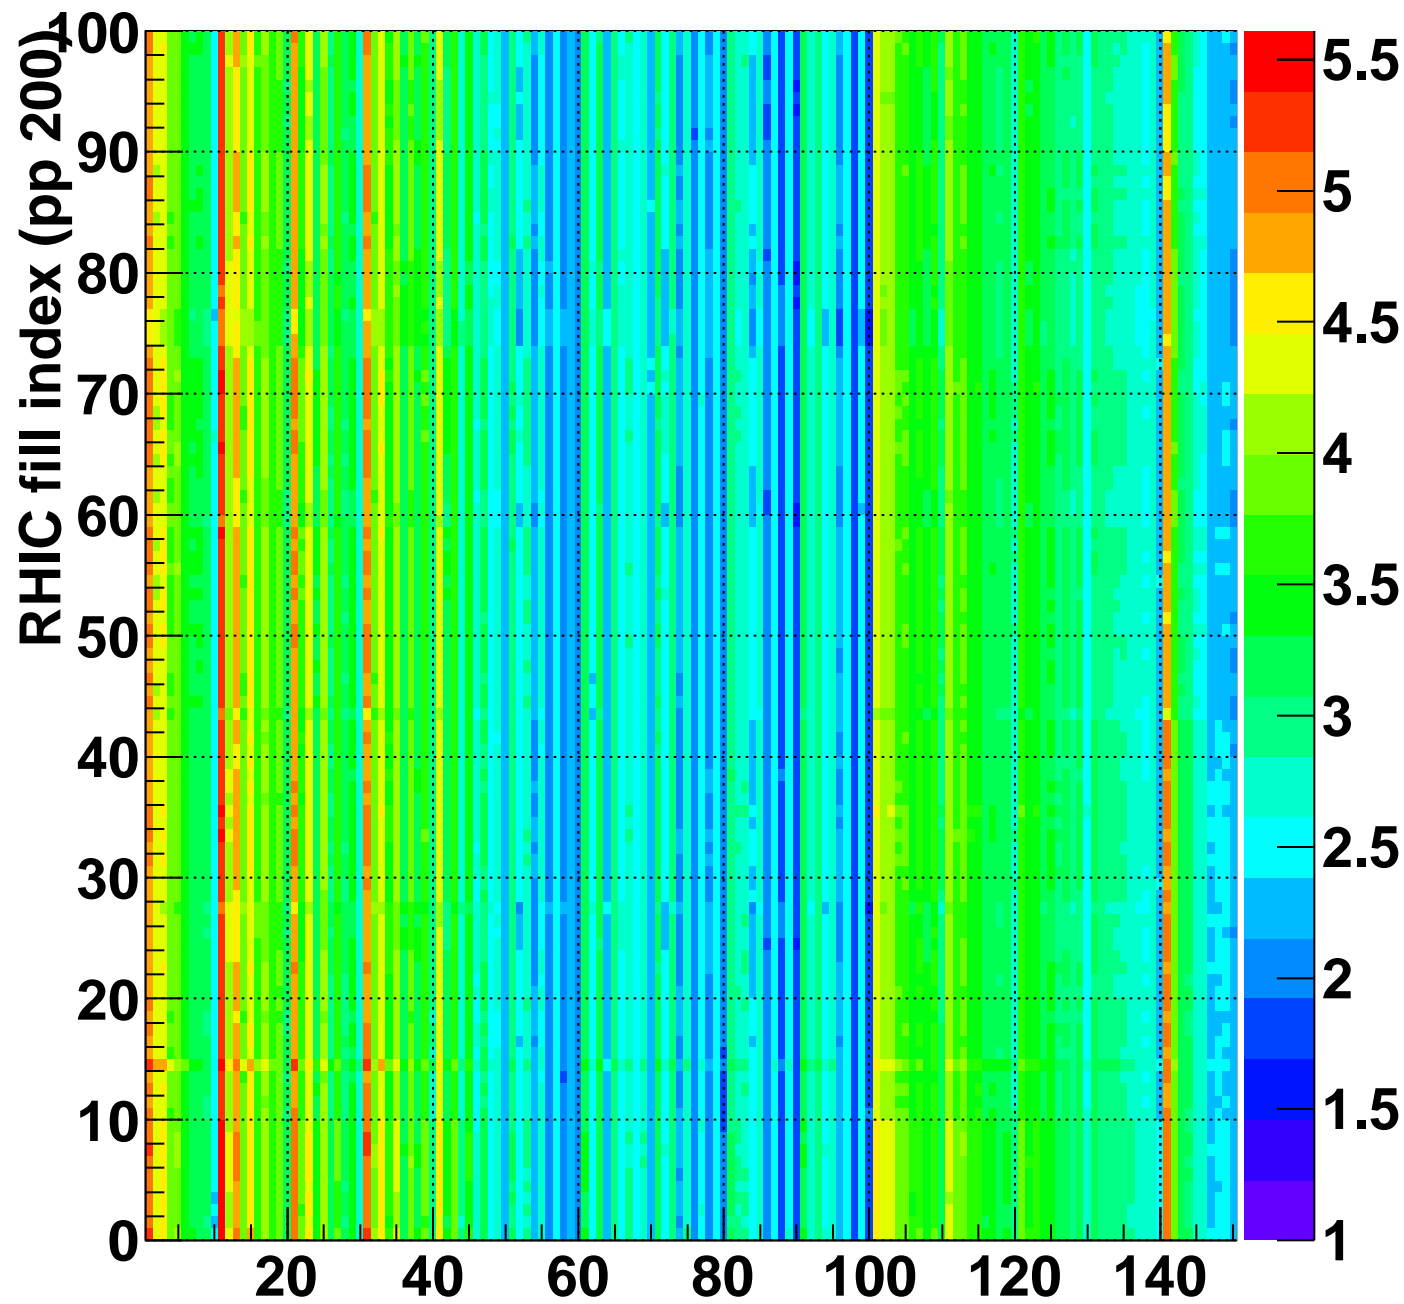

Rms of ped residuum (ADC), BSMDE mod=80, good strips

Entries 15000

Wed Sep 15 18:01:30 2010

strip index, (1=softld 11851)

Bad strips (color=error bits), BSMDE mod=80

Entries 0

Wed Sep 15 18:01:31 2010

Rms of ped residuum (ADC), BSMDP mod=80, good strips

Entries 15000

Wed Sep 15 18:01:31 2010

strip index, (1=softld 11851)

Bad strips (color=error bits), BSMDE mod=80

Entries 0

Wed Sep 15 18:01:31 2010