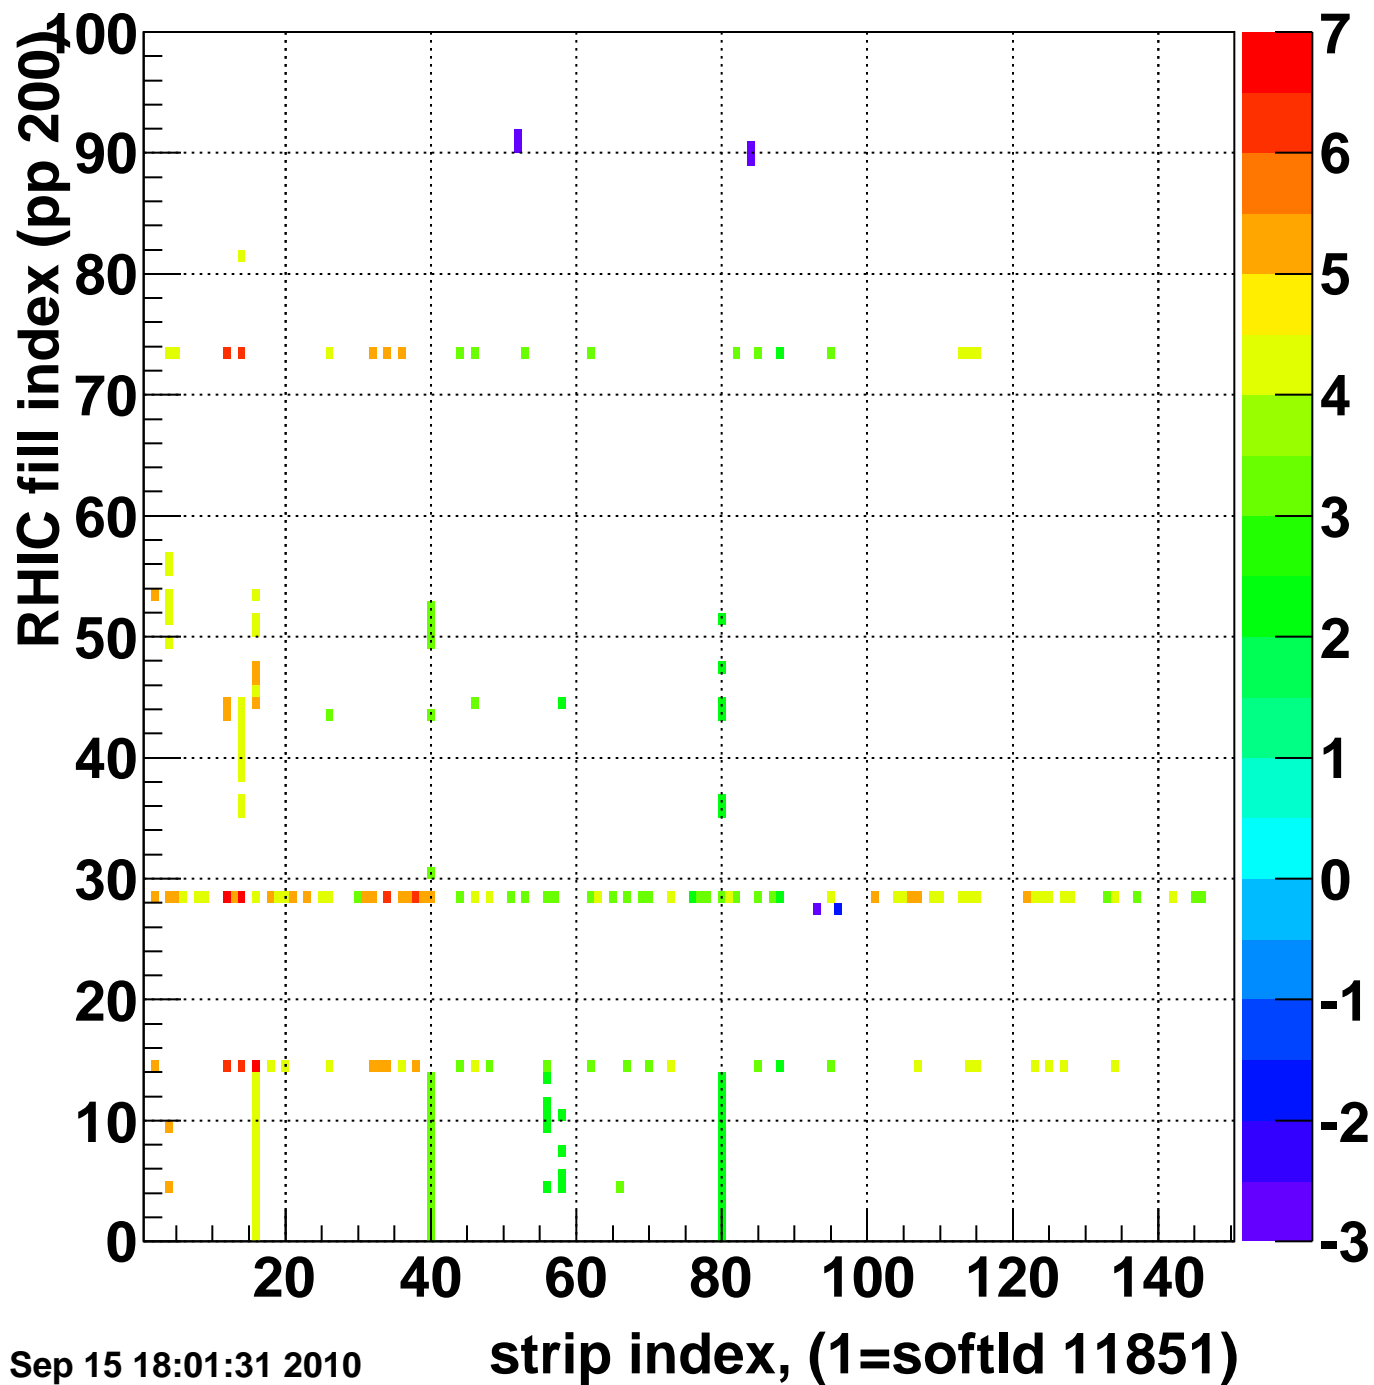

Rms of ped residuum (ADC), BSMDE mod=80, good strips

Entries 15000

Wed Sep 15 18:01:30 2010

strip index, (1=softld 11851)

Bad strips (color=error bits), BSMDE mod=80

Entries 0

Wed Sep 15 18:01:31 2010

Rms of ped residuum (ADC), BSMDP mod=80, good strips

Entries 15000

Wed Sep 15 18:01:31 2010

strip index, (1=softld 11851)

Bad strips (color=error bits), BSMDE mod=80

Entries 0

Wed Sep 15 18:01:31 2010