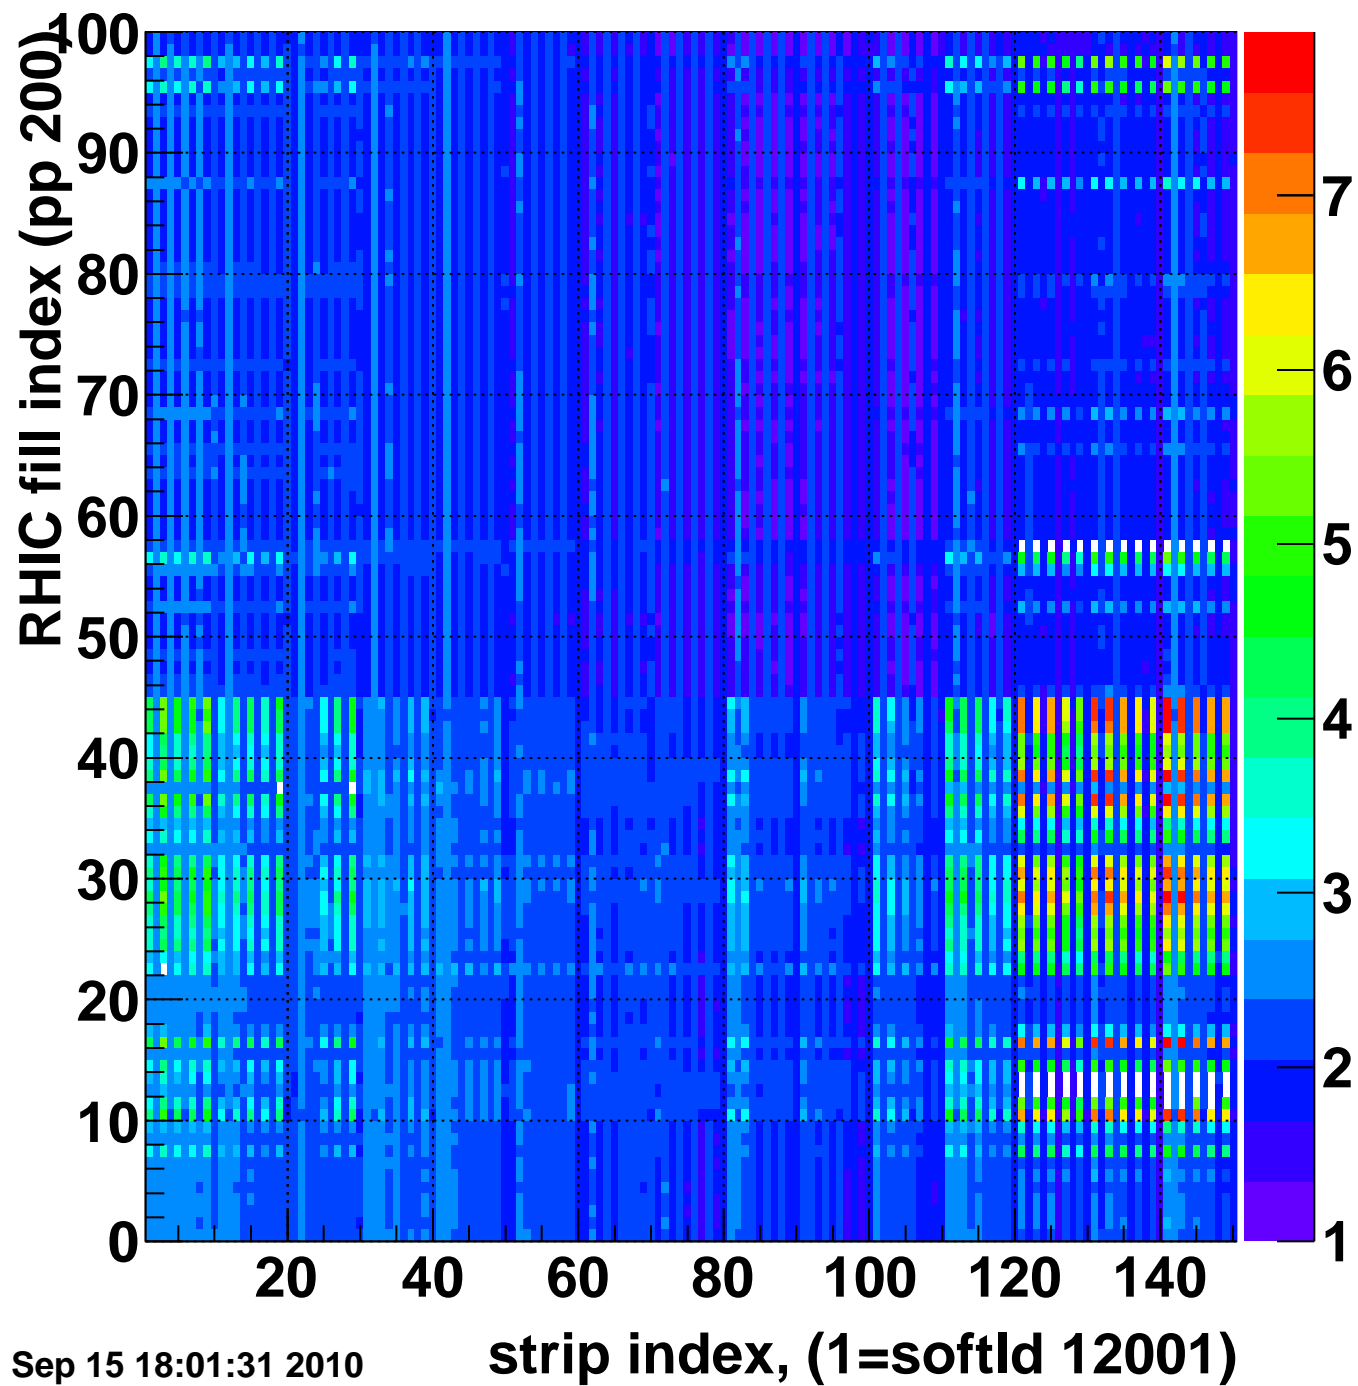

Rms of ped residuum (ADC), BSMDE mod=81, good strips

Entries 14900

Wed Sep 15 18:01:31 2010

strip index, (1=softId 12001)

Bad strips (color=error bits), BSMDE mod=81

Entries 100

Wed Sep 15 18:01:31 2010

strip index, (1=softld 12001)

Rms of ped residuum (ADC), BSMDP mod=81, good strips

Entries 14949

Wed Sep 15 18:01:31 2010

Bad strips (color=error bits), BSMDE mod=81

Entries 51

Wed Sep 15 18:01:31 2010