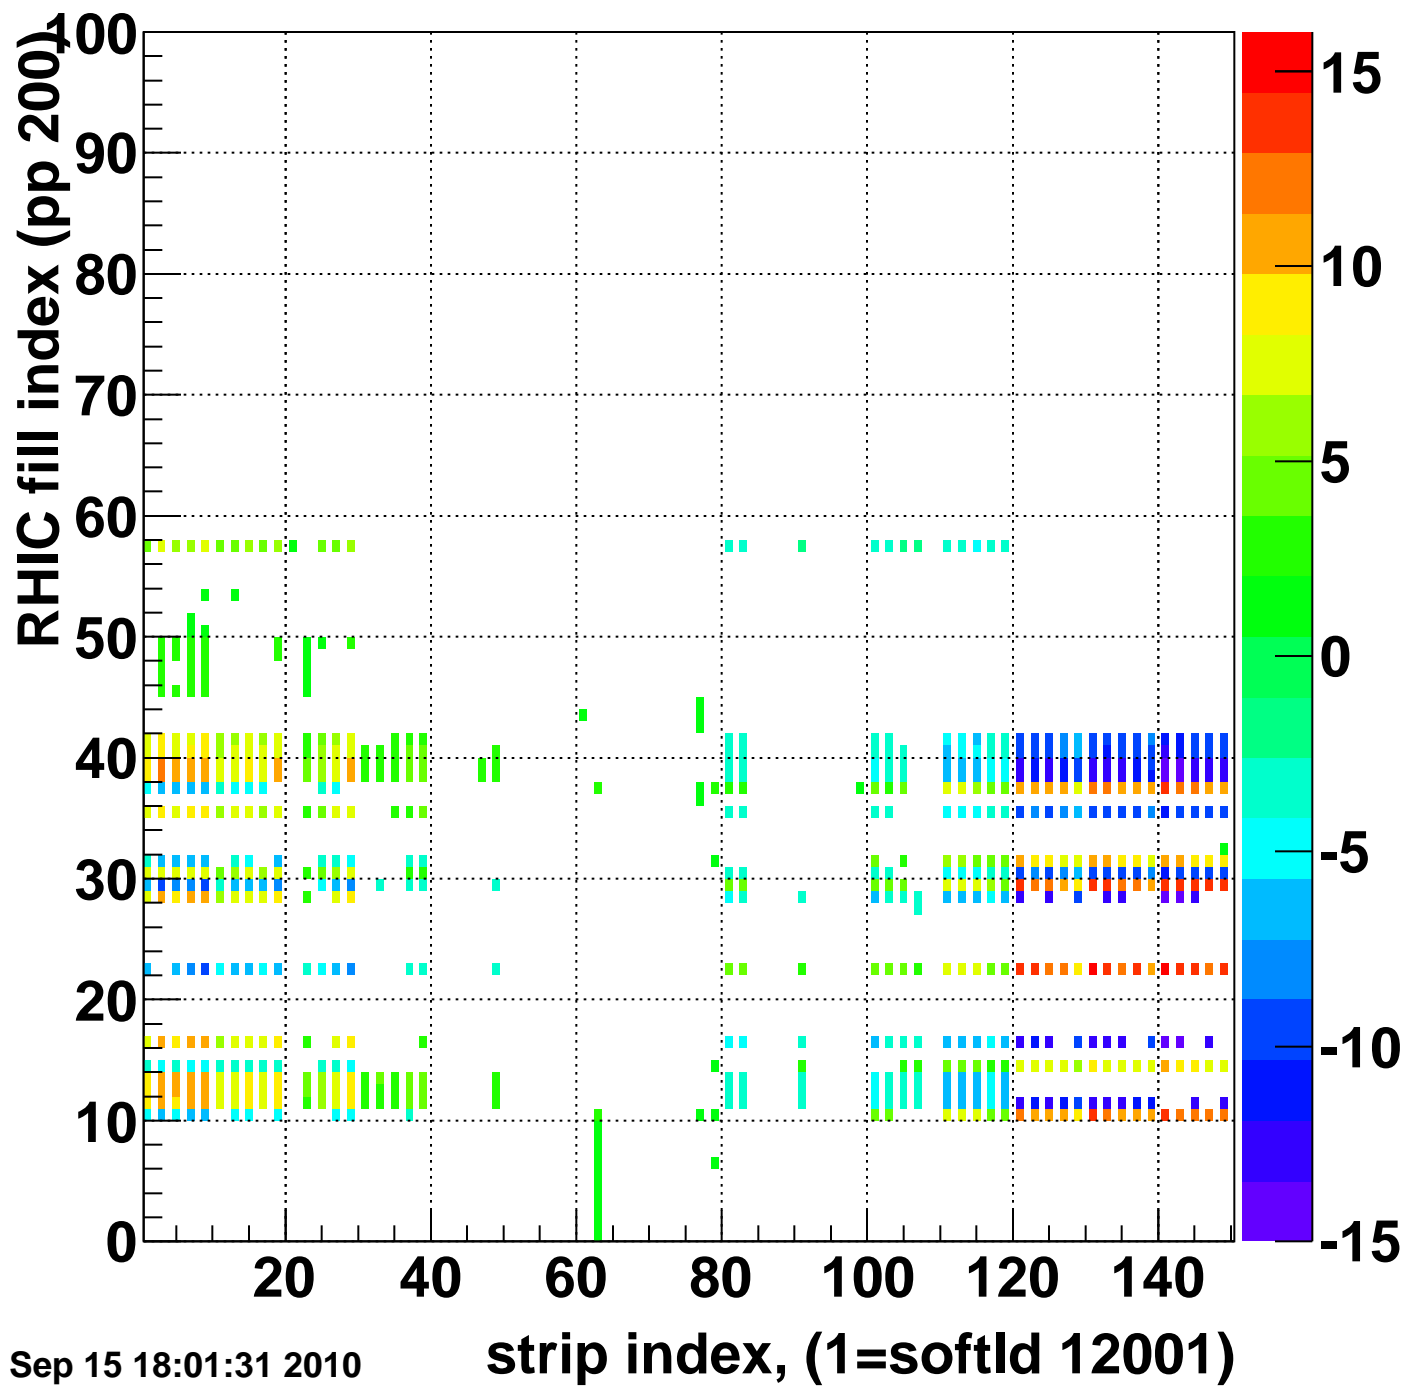

Rms of ped residuum (ADC), BSMDE mod=81, good strips

Entries 14900

Wed Sep 15 18:01:31 2010

strip index, (1=softId 12001)

Bad strips (color=error bits), BSMDE mod=81

Entries 100

Wed Sep 15 18:01:31 2010

strip index, (1=softld 12001)

Rms of ped residuum (ADC), BSMDP mod=81, good strips

Entries 14949

Wed Sep 15 18:01:31 2010

Bad strips (color=error bits), BSMDE mod=81

Entries 51

Wed Sep 15 18:01:31 2010