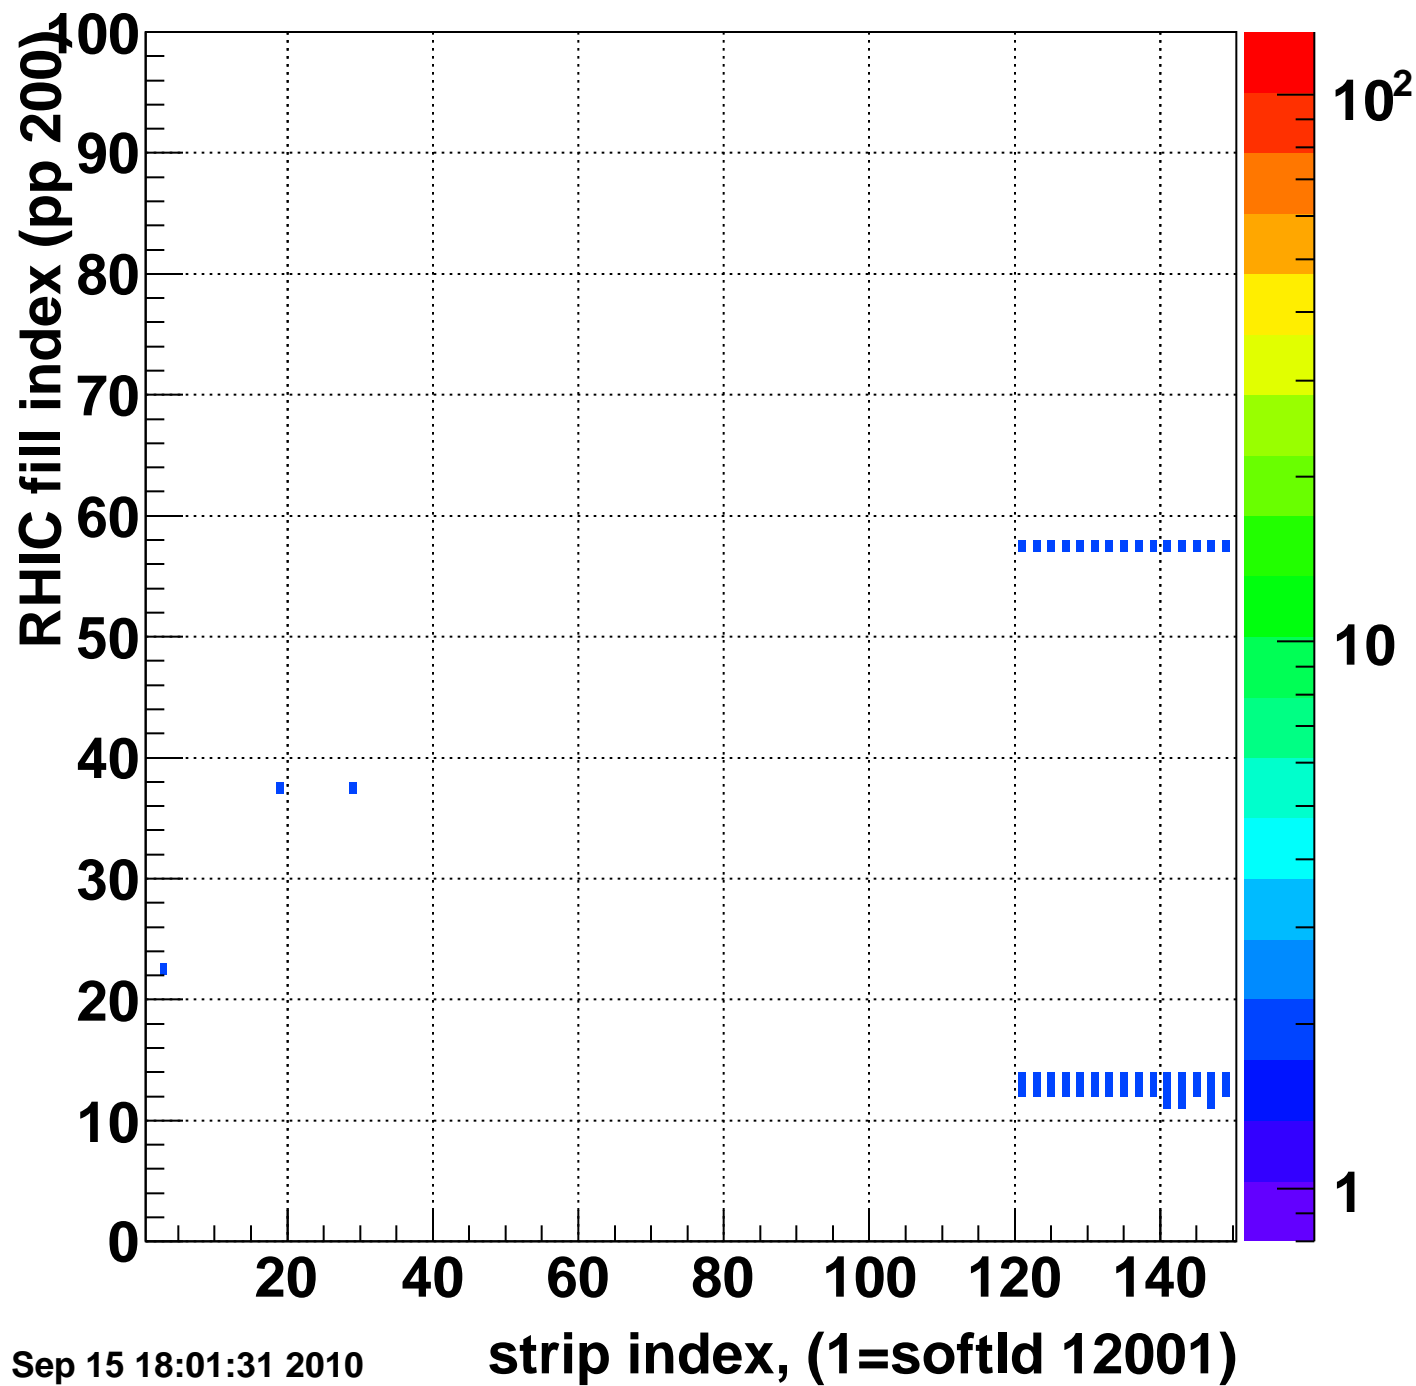

Rms of ped residuum (ADC), BSMDE mod=81, good strips

Entries 14900

Wed Sep 15 18:01:31 2010

strip index, (1=softId 12001)

Bad strips (color=error bits), BSMDE mod=81

Entries 100

Wed Sep 15 18:01:31 2010

strip index, (1=softld 12001)

Rms of ped residuum (ADC), BSMDP mod=81, good strips

Entries 14949

Wed Sep 15 18:01:31 2010

Bad strips (color=error bits), BSMDE mod=81

Entries 51

Wed Sep 15 18:01:31 2010