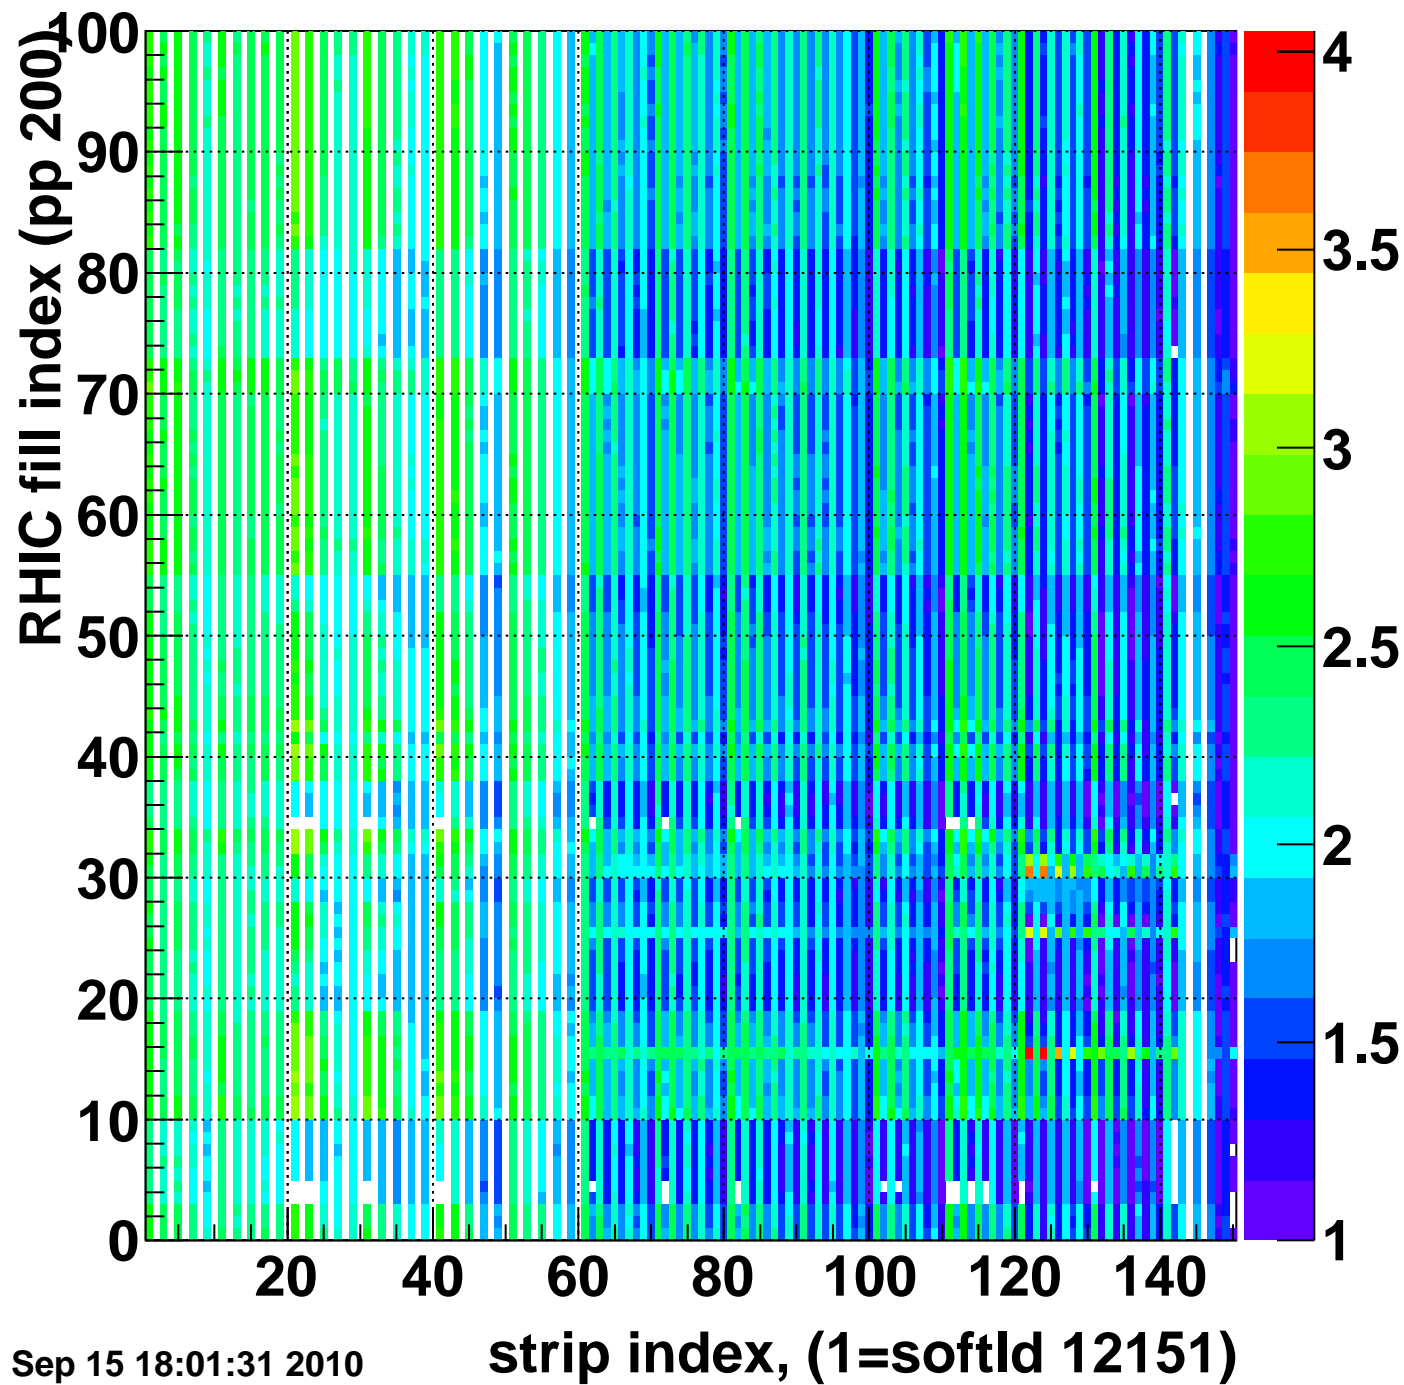

Rms of ped residuum (ADC), BSMDE mod=82, good strips

Entries 15000

Wed Sep 15 18:01:31 2010

Bad strips (color=error bits), BSMDE mod=82

Entries 0

Wed Sep 15 18:01:31 2010

Bad strips (color=error bits), BSMDE mod=82

Entries 3251

Wed Sep 15 18:01:32 2010