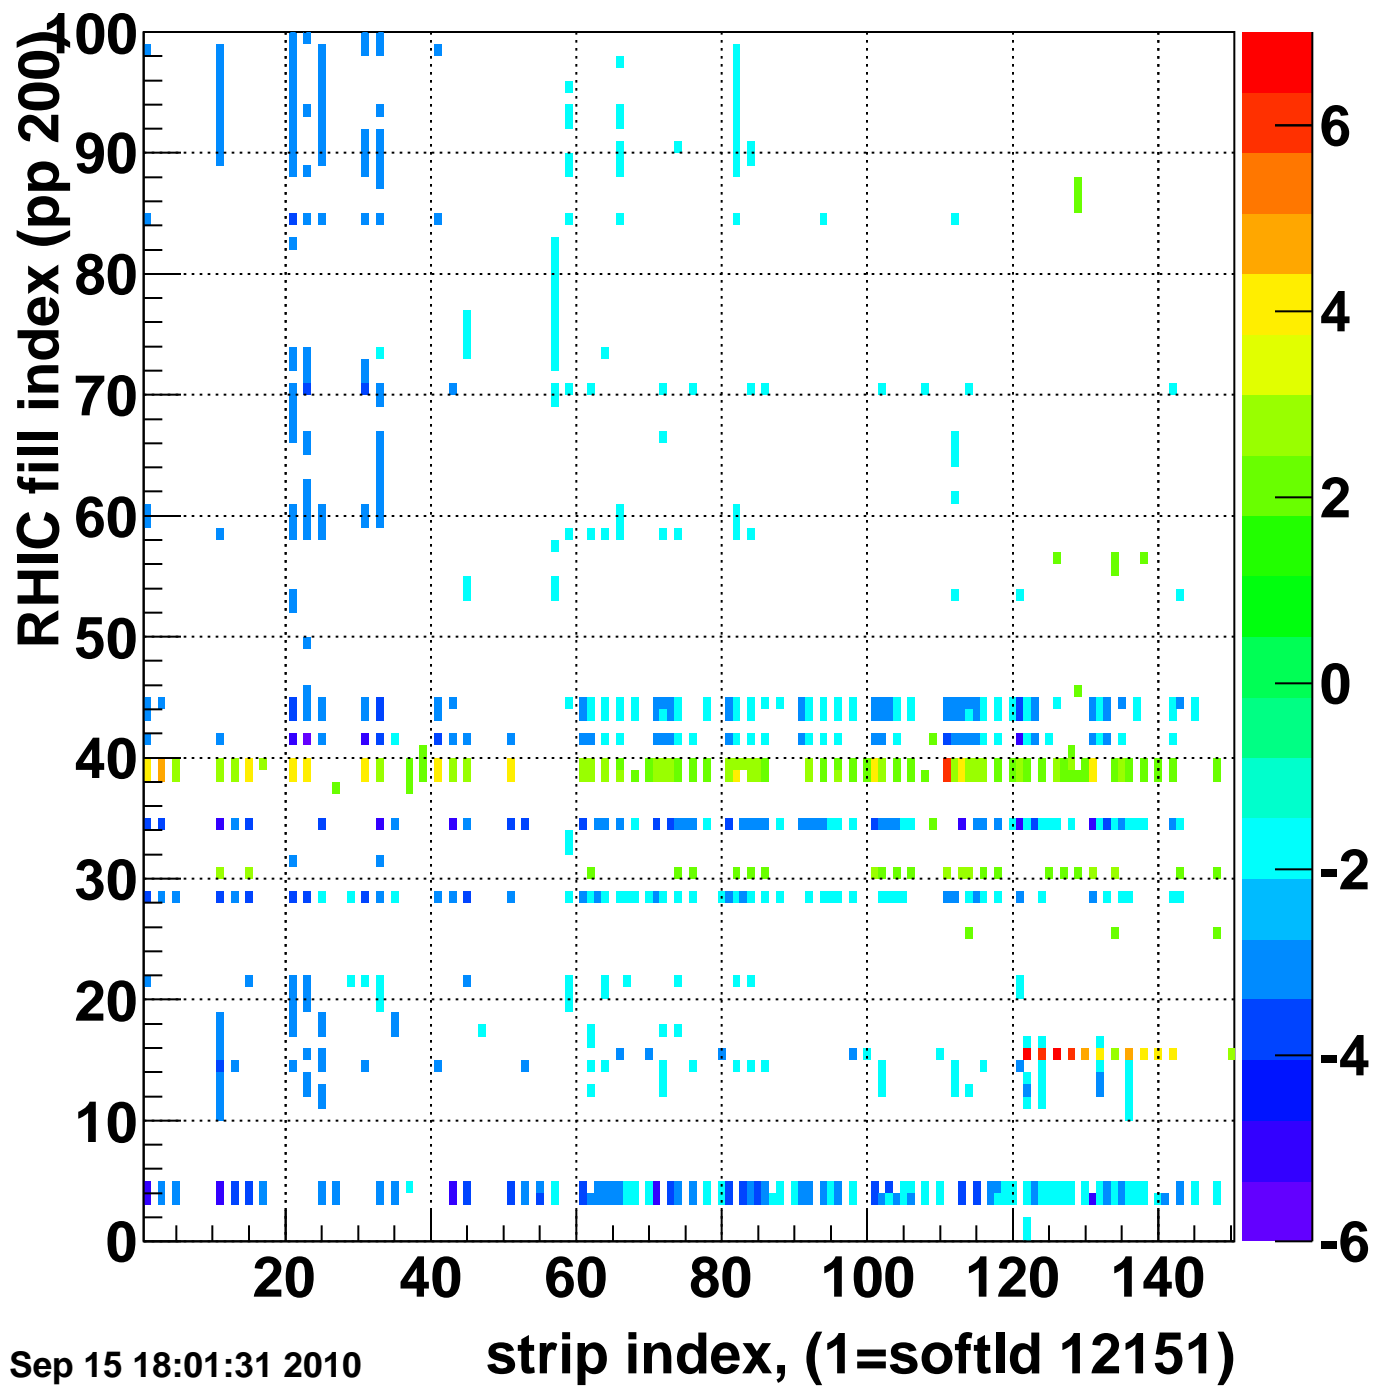

Rms of ped residuum (ADC), BSMDE mod=82, good strips

Entries 15000

Wed Sep 15 18:01:31 2010

Bad strips (color=error bits), BSMDE mod=82

Entries 0

Wed Sep 15 18:01:31 2010

Bad strips (color=error bits), BSMDE mod=82