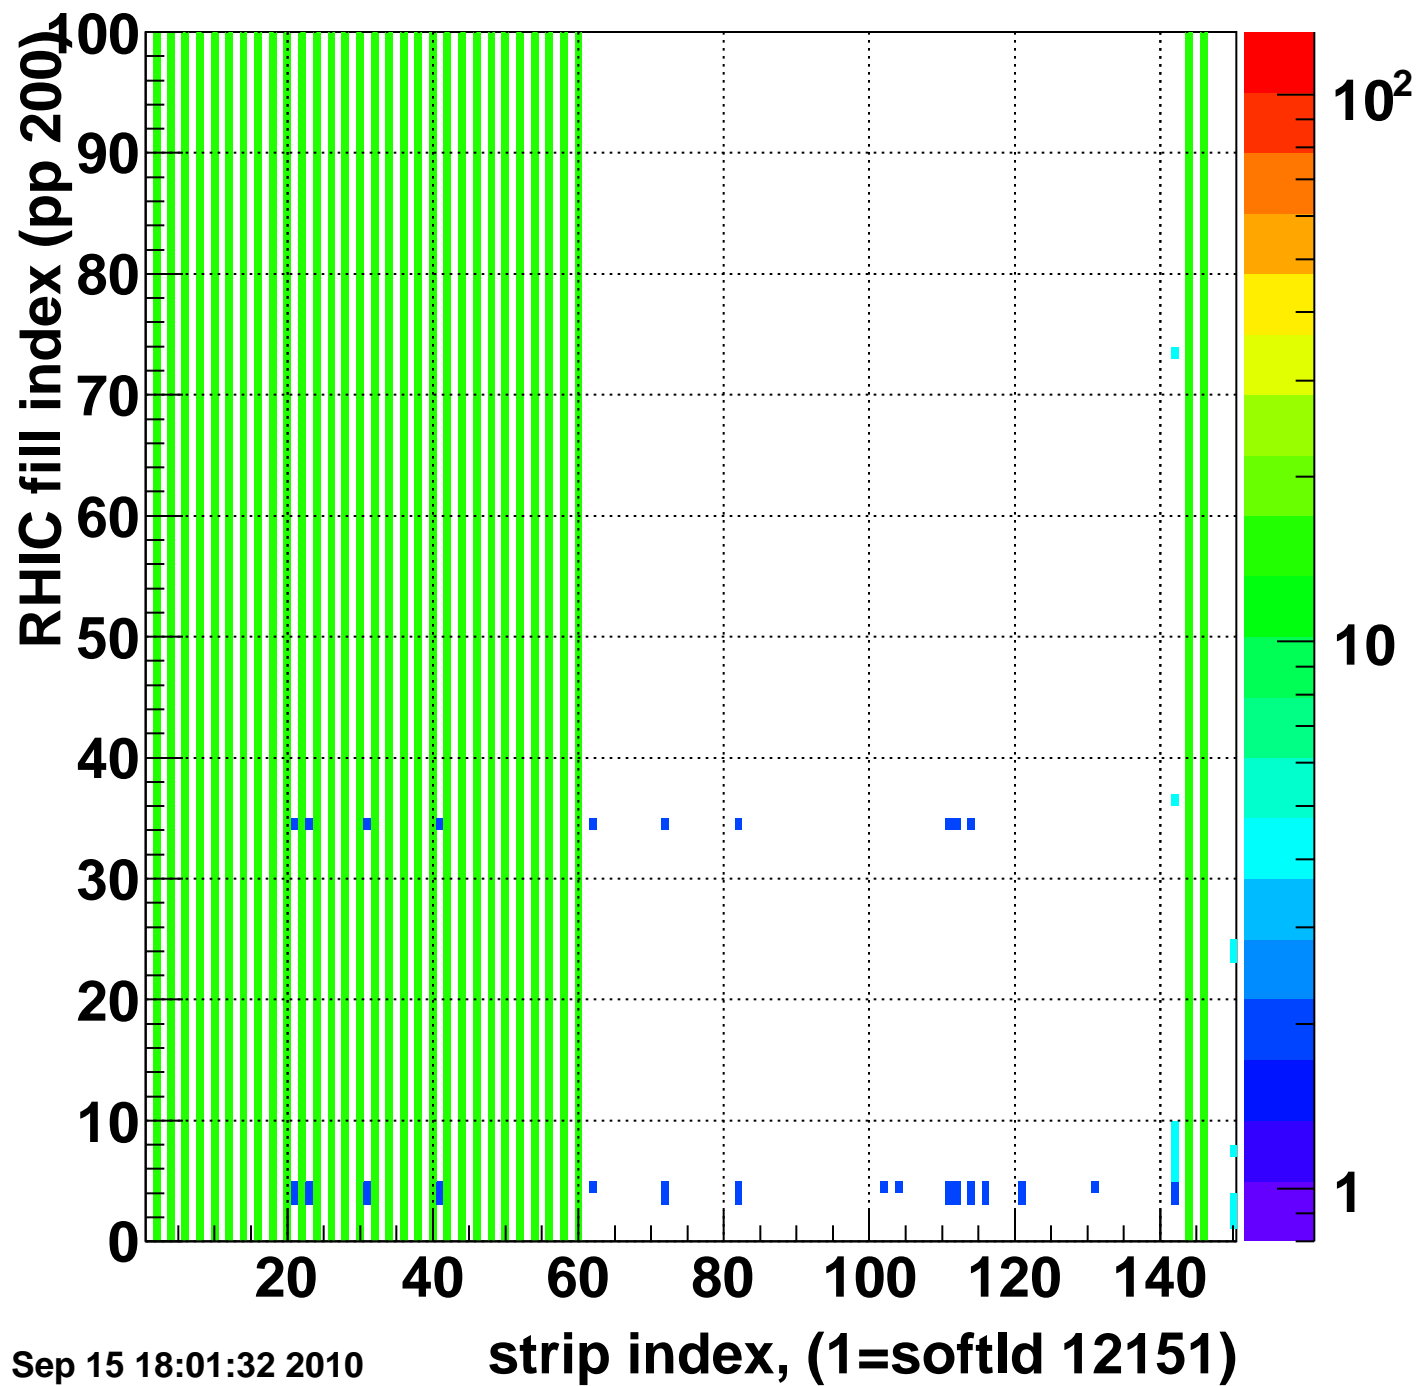

Bad strips (color=error bits), BSMDE mod=82

Entries 3251

Wed Sep 15 18:01:32 2010