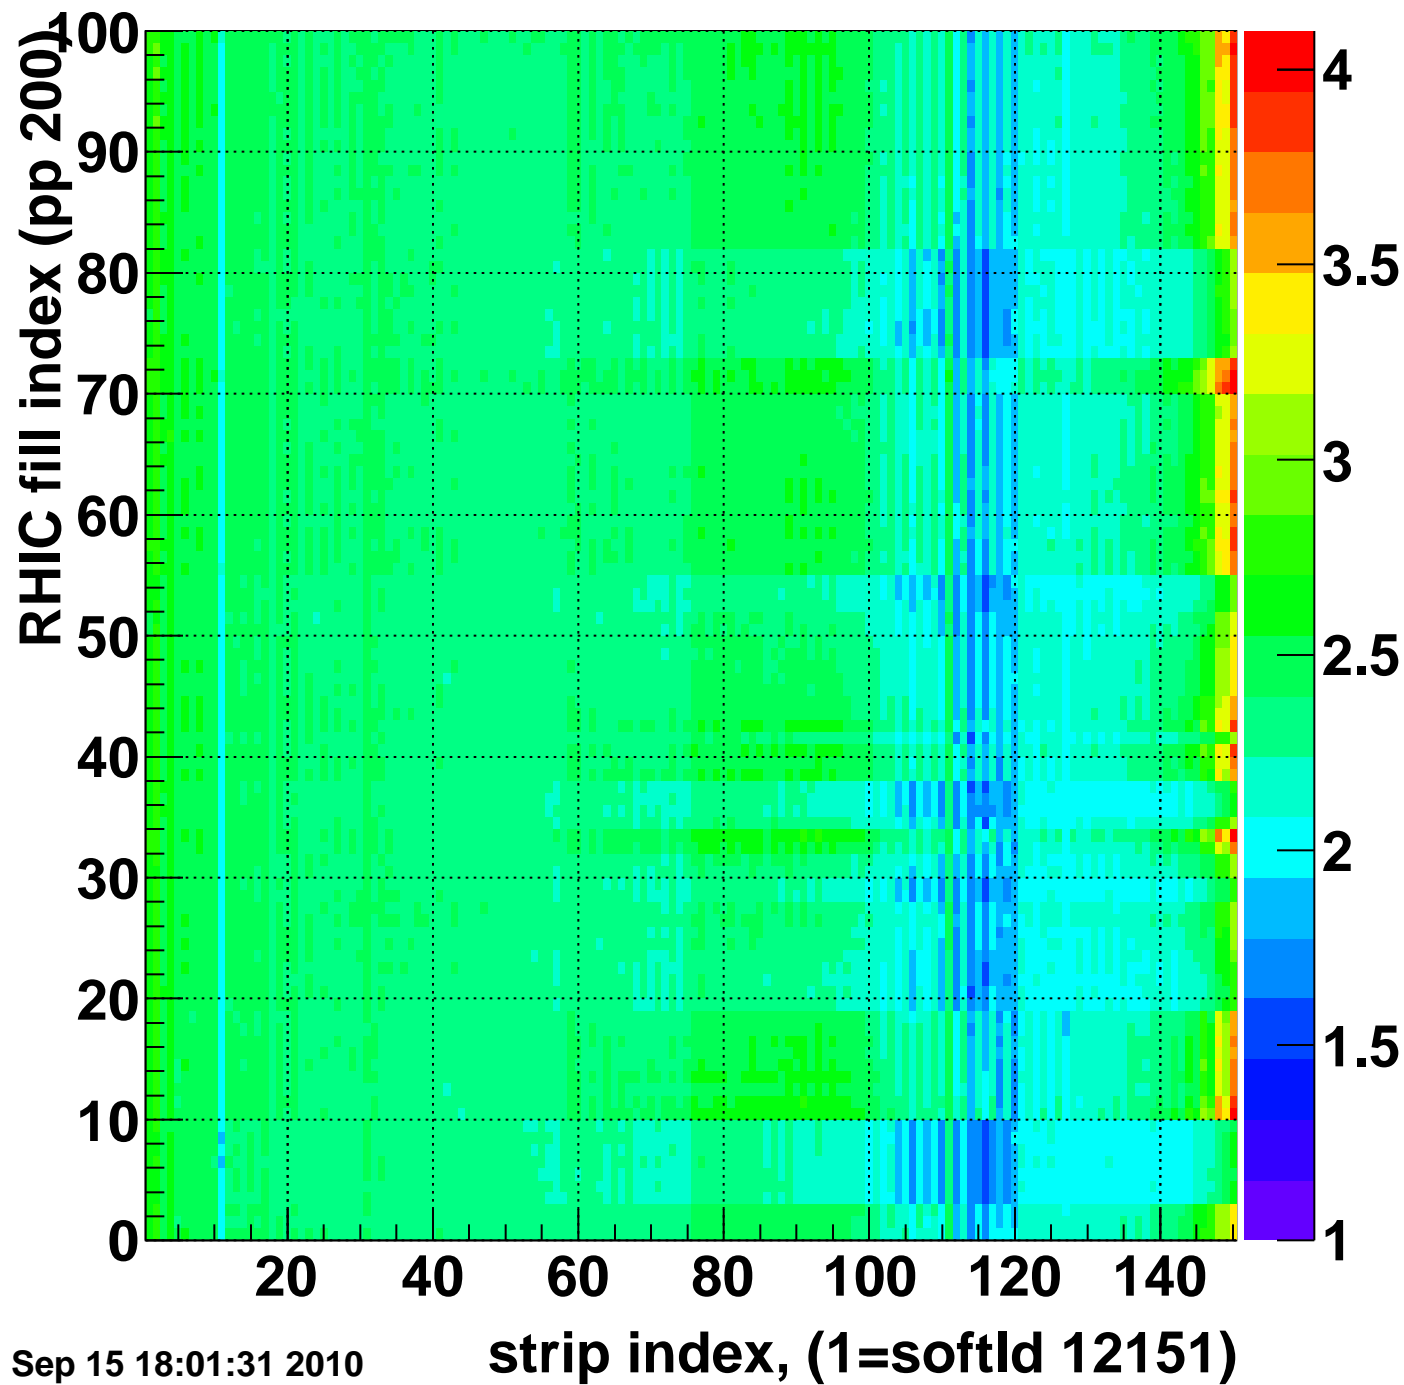

Rms of ped residuum (ADC), BSMDE mod=82, good strips

Entries 15000

Wed Sep 15 18:01:31 2010

Bad strips (color=error bits), BSMDE mod=82

Entries 0

Wed Sep 15 18:01:31 2010

Bad strips (color=error bits), BSMDE mod=82

Entries 3251

Wed Sep 15 18:01:32 2010