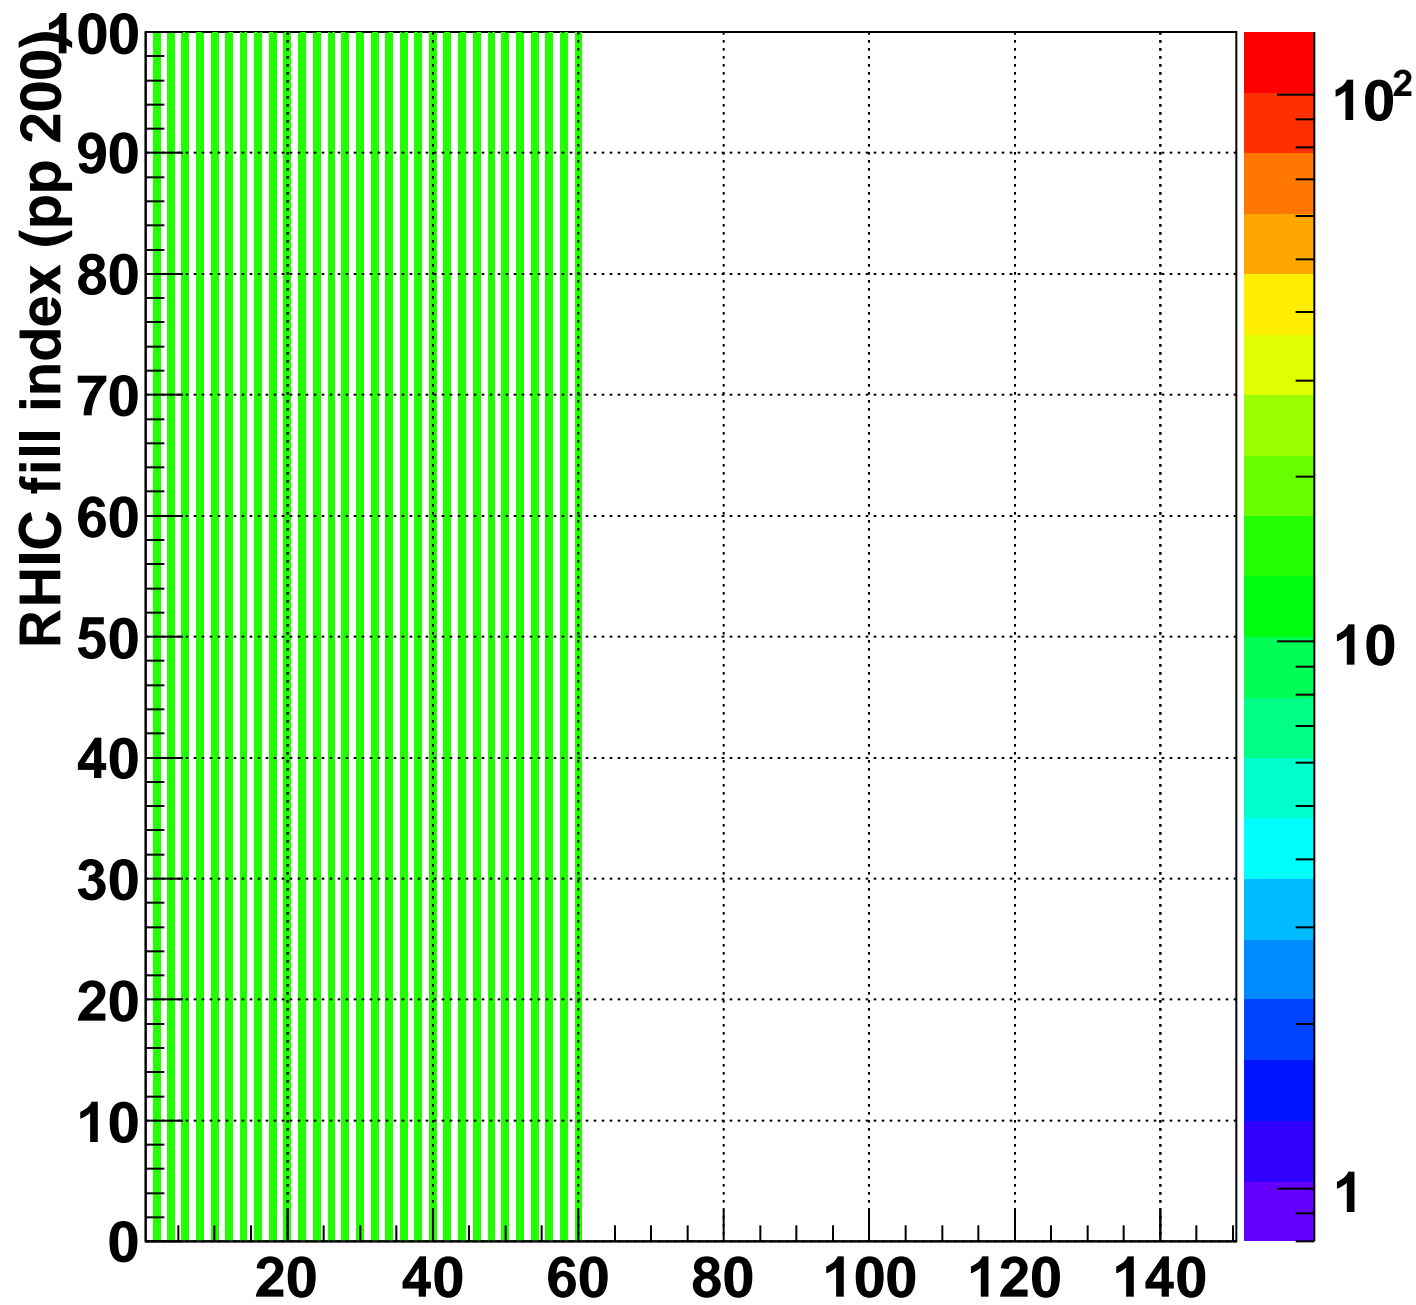

Rms of ped residuum (ADC), BSMDE mod=83, good strips

Entries 12000

Wed Sep 15 18:01:32 2010

Bad strips (color=error bits), BSMDE mod=83

Entries 3000

Wed Sep 15 18:01:32 2010

strip index, (1=softld 12301)

Rms of ped residuum (ADC), BSMDP mod=83, good strips

Entries 15000

Wed Sep 15 18:01:32 2010

Bad strips (color=error bits), BSMDE mod=83

Entries 0

Wed Sep 15 18:01:32 2010