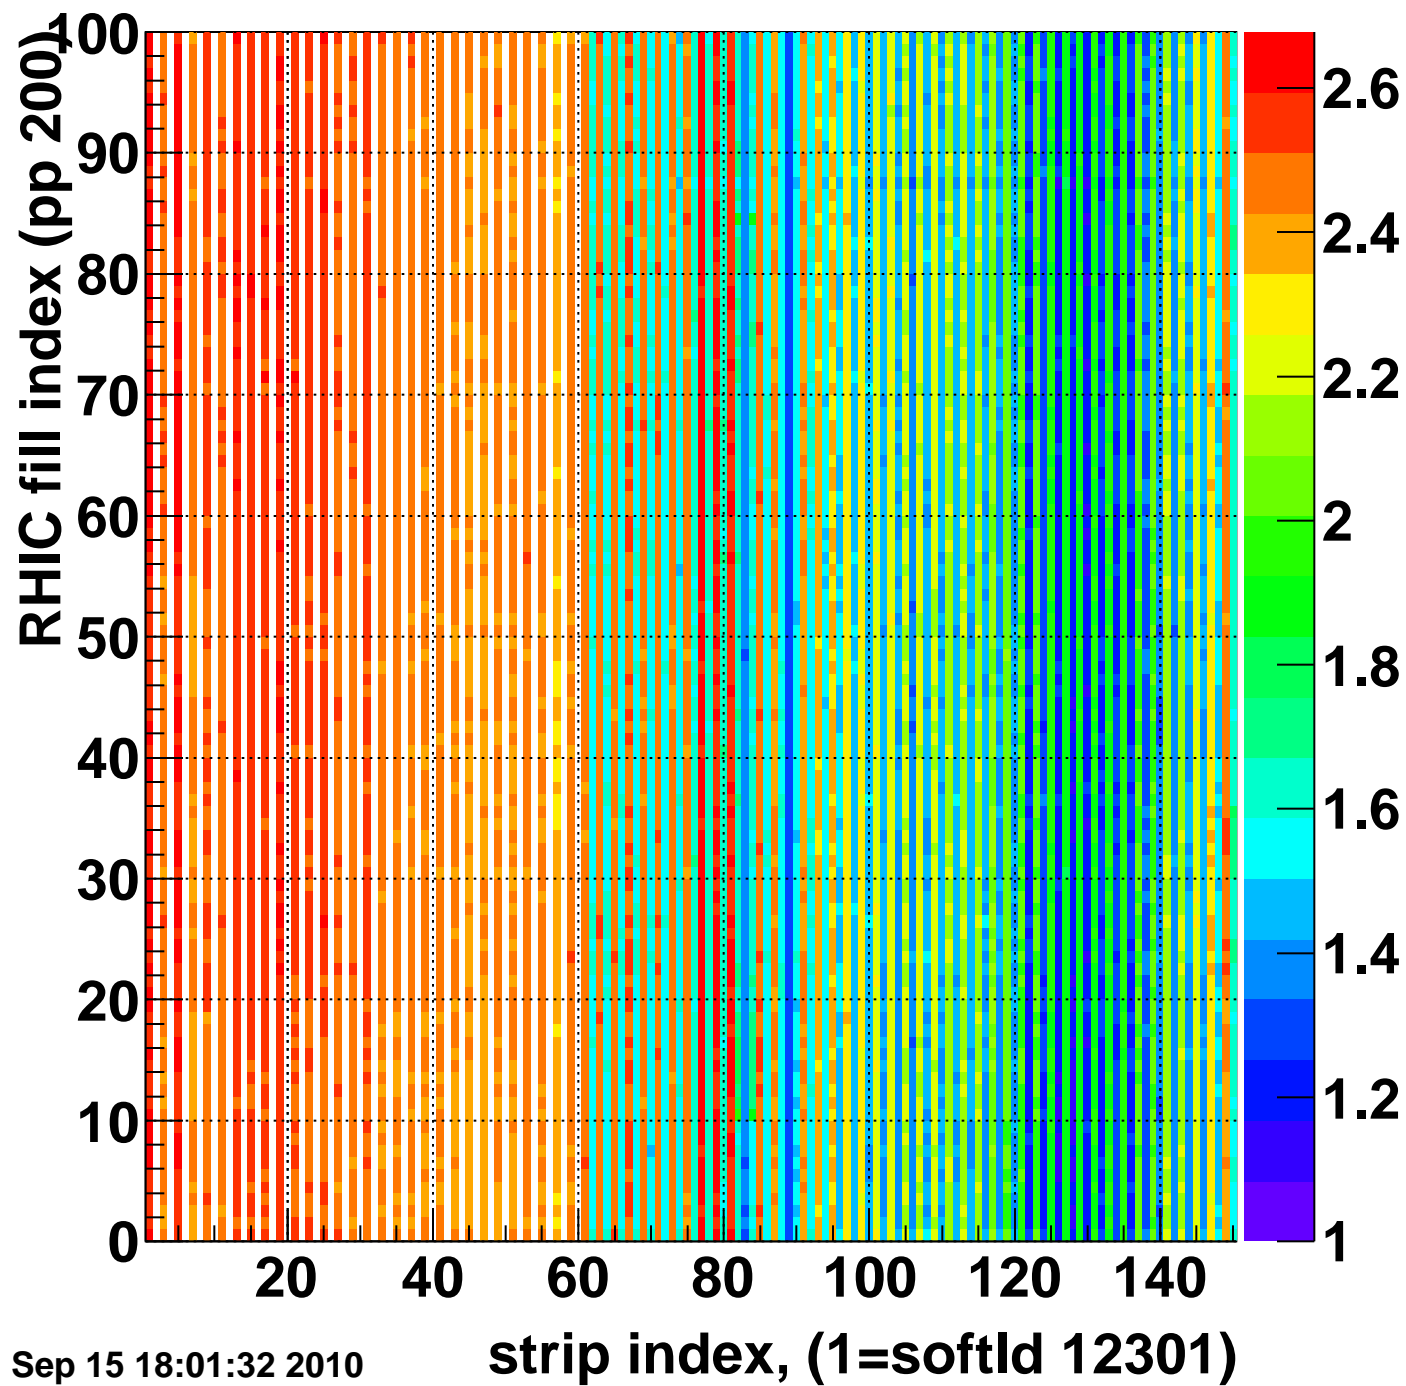

Rms of ped residuum (ADC), BSMDE mod=83, good strips

Entries 12000

Wed Sep 15 18:01:32 2010

Bad strips (color=error bits), BSMDE mod=83

Entries 3000

Wed Sep 15 18:01:32 2010

strip index, (1=softld 12301)

Rms of ped residuum (ADC), BSMDP mod=83, good strips

Entries 15000

Wed Sep 15 18:01:32 2010

Bad strips (color=error bits), BSMDE mod=83

Entries 0

Wed Sep 15 18:01:32 2010