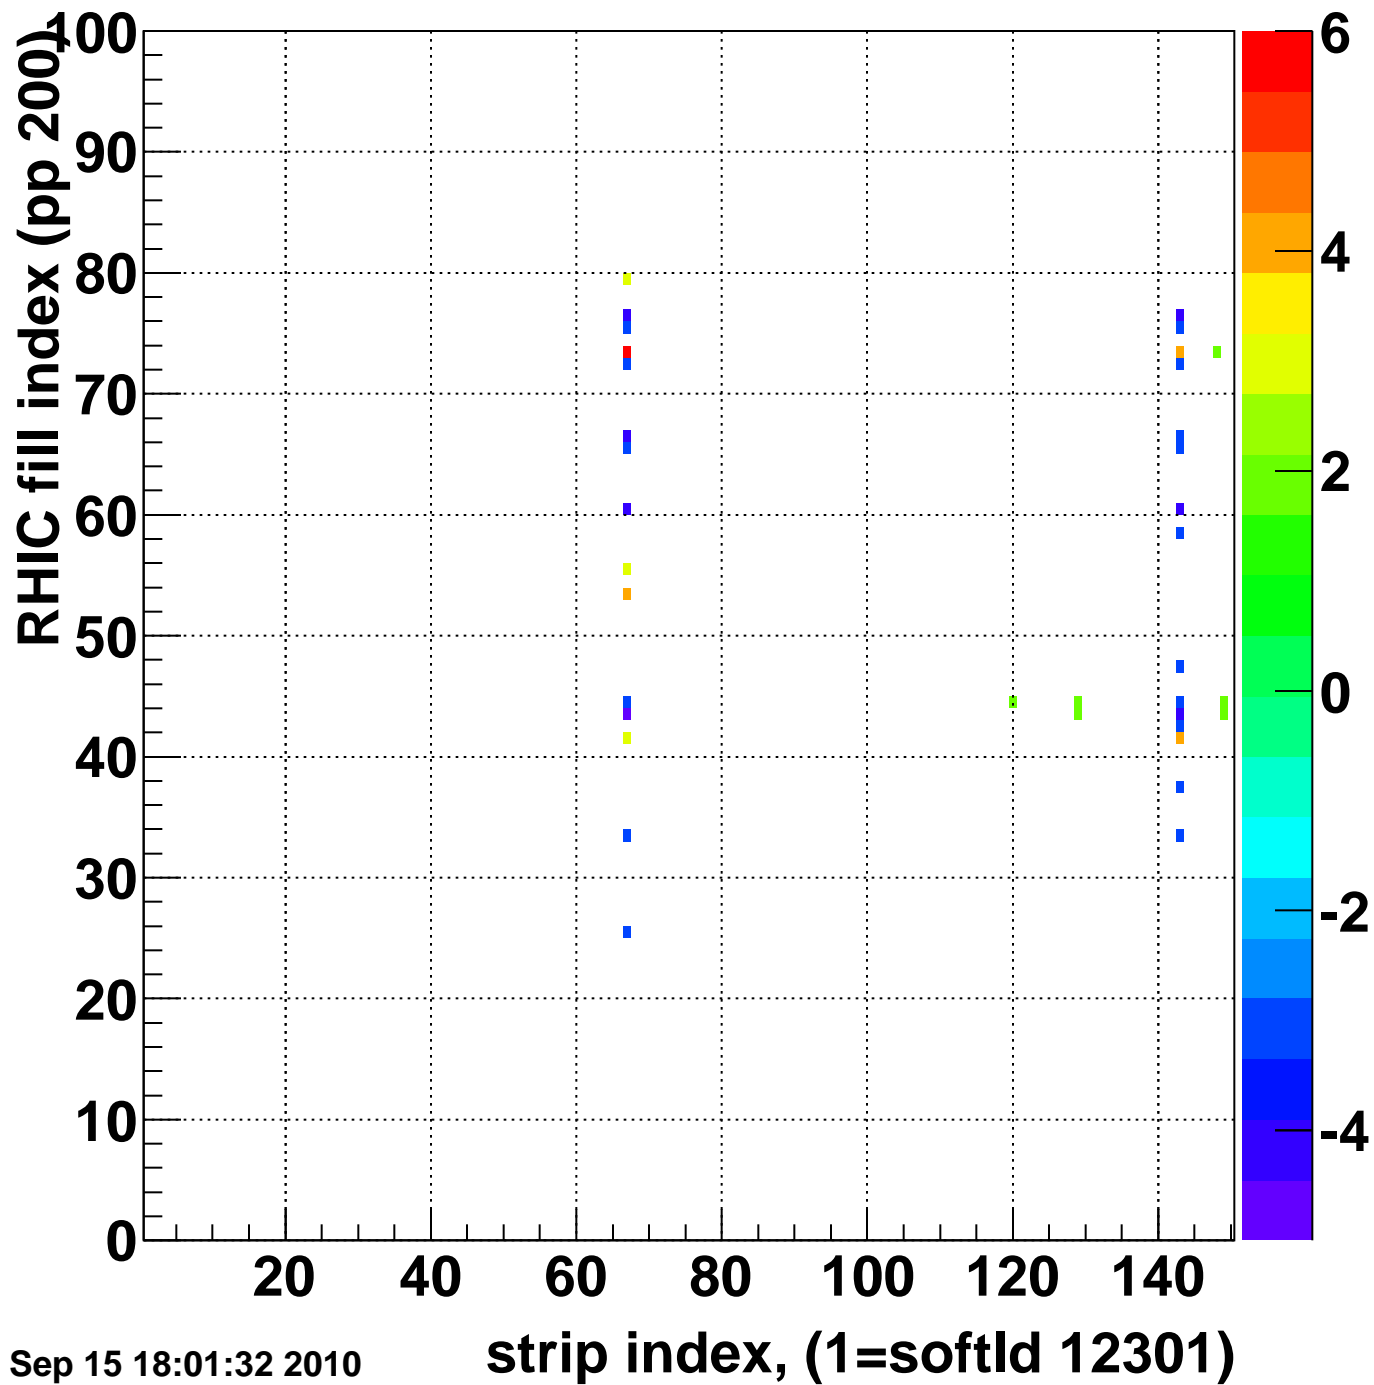

Rms of ped residuum (ADC), BSMDE mod=83, good strips

Entries 12000

Wed Sep 15 18:01:32 2010

Bad strips (color=error bits), BSMDE mod=83

Entries 3000

Wed Sep 15 18:01:32 2010

strip index, (1=softld 12301)

Rms of ped residuum (ADC), BSMDP mod=83, good strips

Entries 15000

Wed Sep 15 18:01:32 2010

Bad strips (color=error bits), BSMDE mod=83

Entries 0

Wed Sep 15 18:01:32 2010