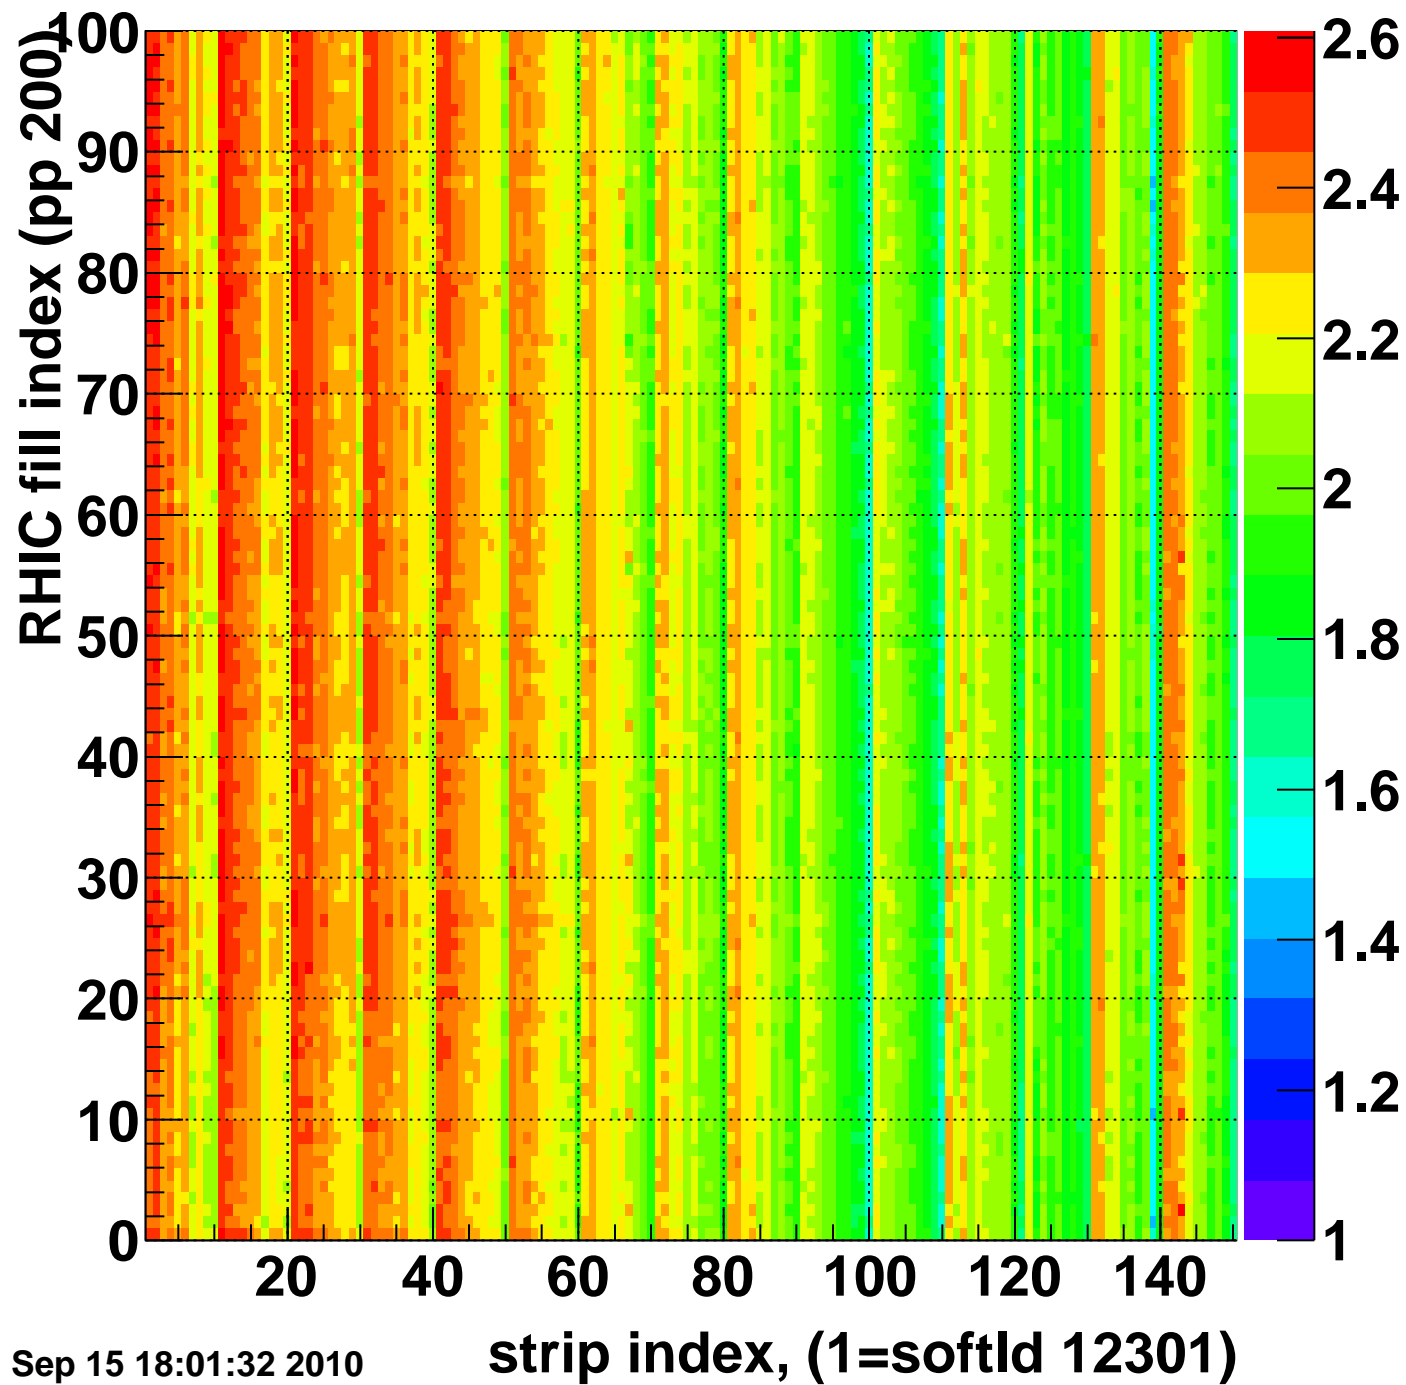

Rms of ped residuum (ADC), BSMDE mod=83, good strips

Entries 12000

Wed Sep 15 18:01:32 2010

Bad strips (color=error bits), BSMDE mod=83

Entries 3000

Wed Sep 15 18:01:32 2010

strip index, (1=softld 12301)

Rms of ped residuum (ADC), BSMDP mod=83, good strips

Entries 15000

Wed Sep 15 18:01:32 2010

Bad strips (color=error bits), BSMDE mod=83

Entries 0

Wed Sep 15 18:01:32 2010