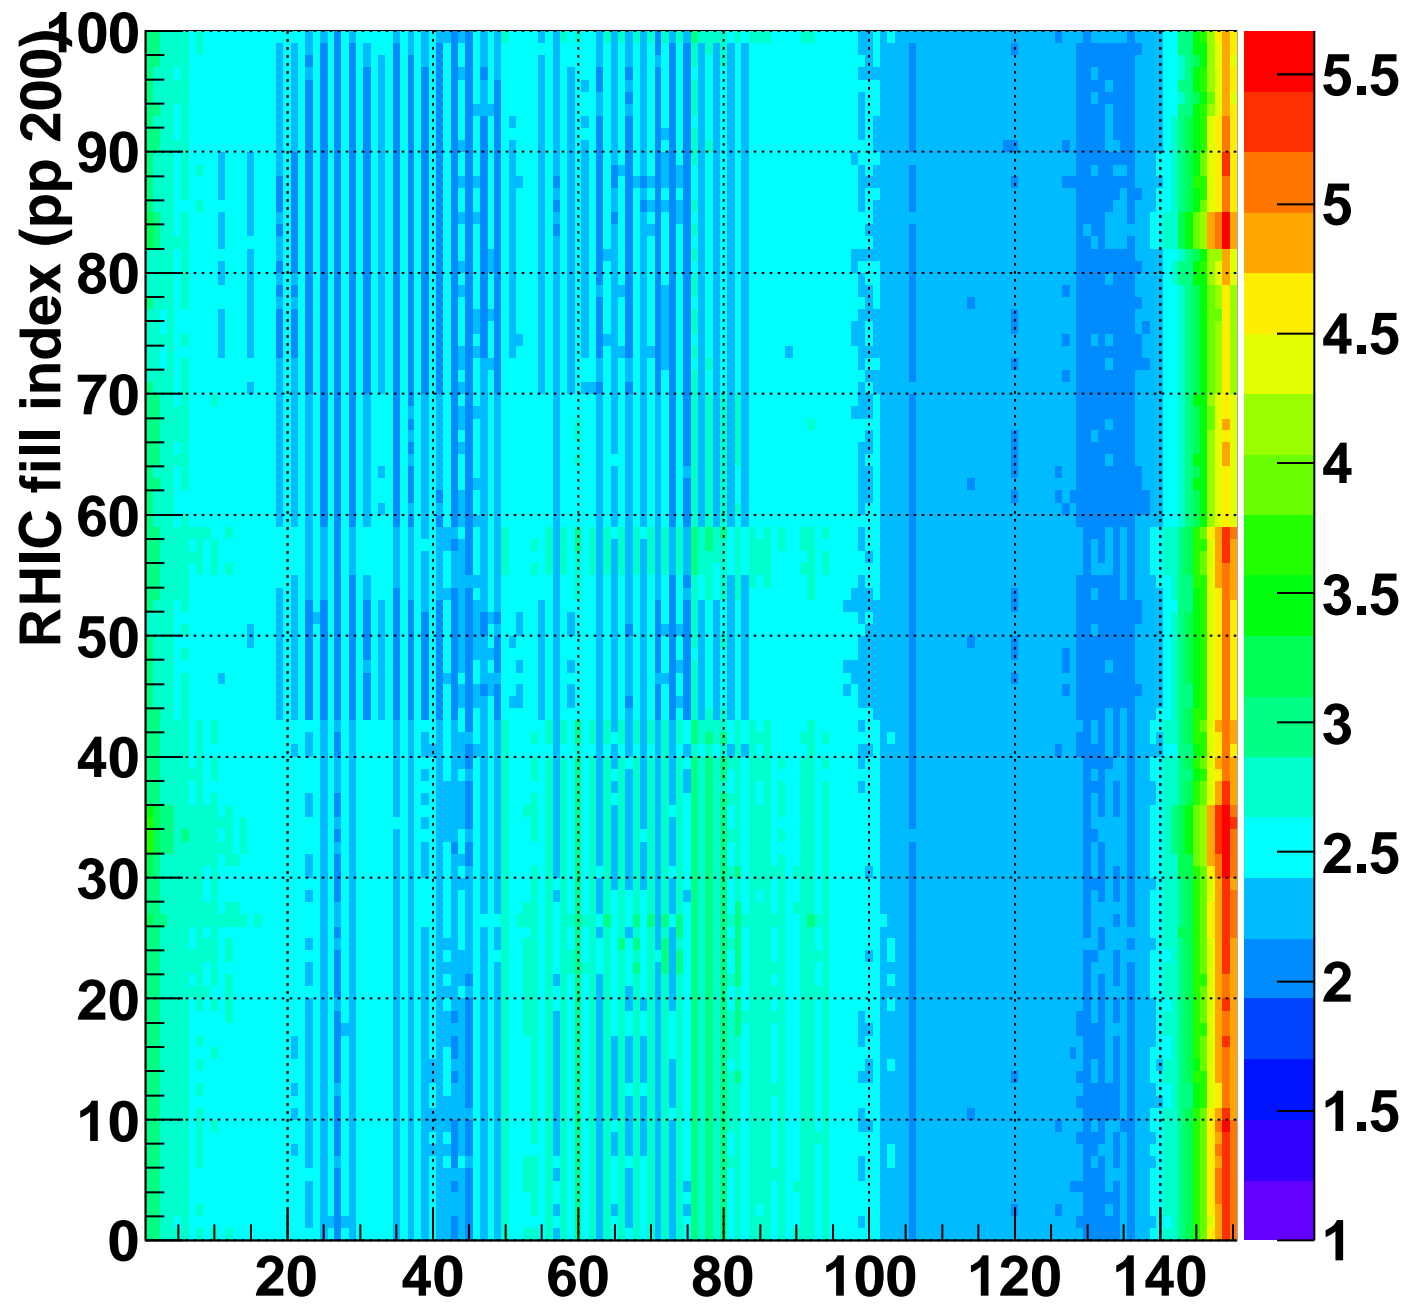

Rms of ped residuum (ADC), BSMDE mod=84, good strips

Entries 15000

Wed Sep 15 18:01:32 2010

Bad strips (color=error bits), BSMDE mod=84

Entries 0

Wed Sep 15 18:01:32 2010

Rms of ped residuum (ADC), BSMDP mod=84, good strips

Entries 15000

Wed Sep 15 18:01:32 2010

Bad strips (color=error bits), BSMDE mod=84

Entries 0

Wed Sep 15 18:01:32 2010