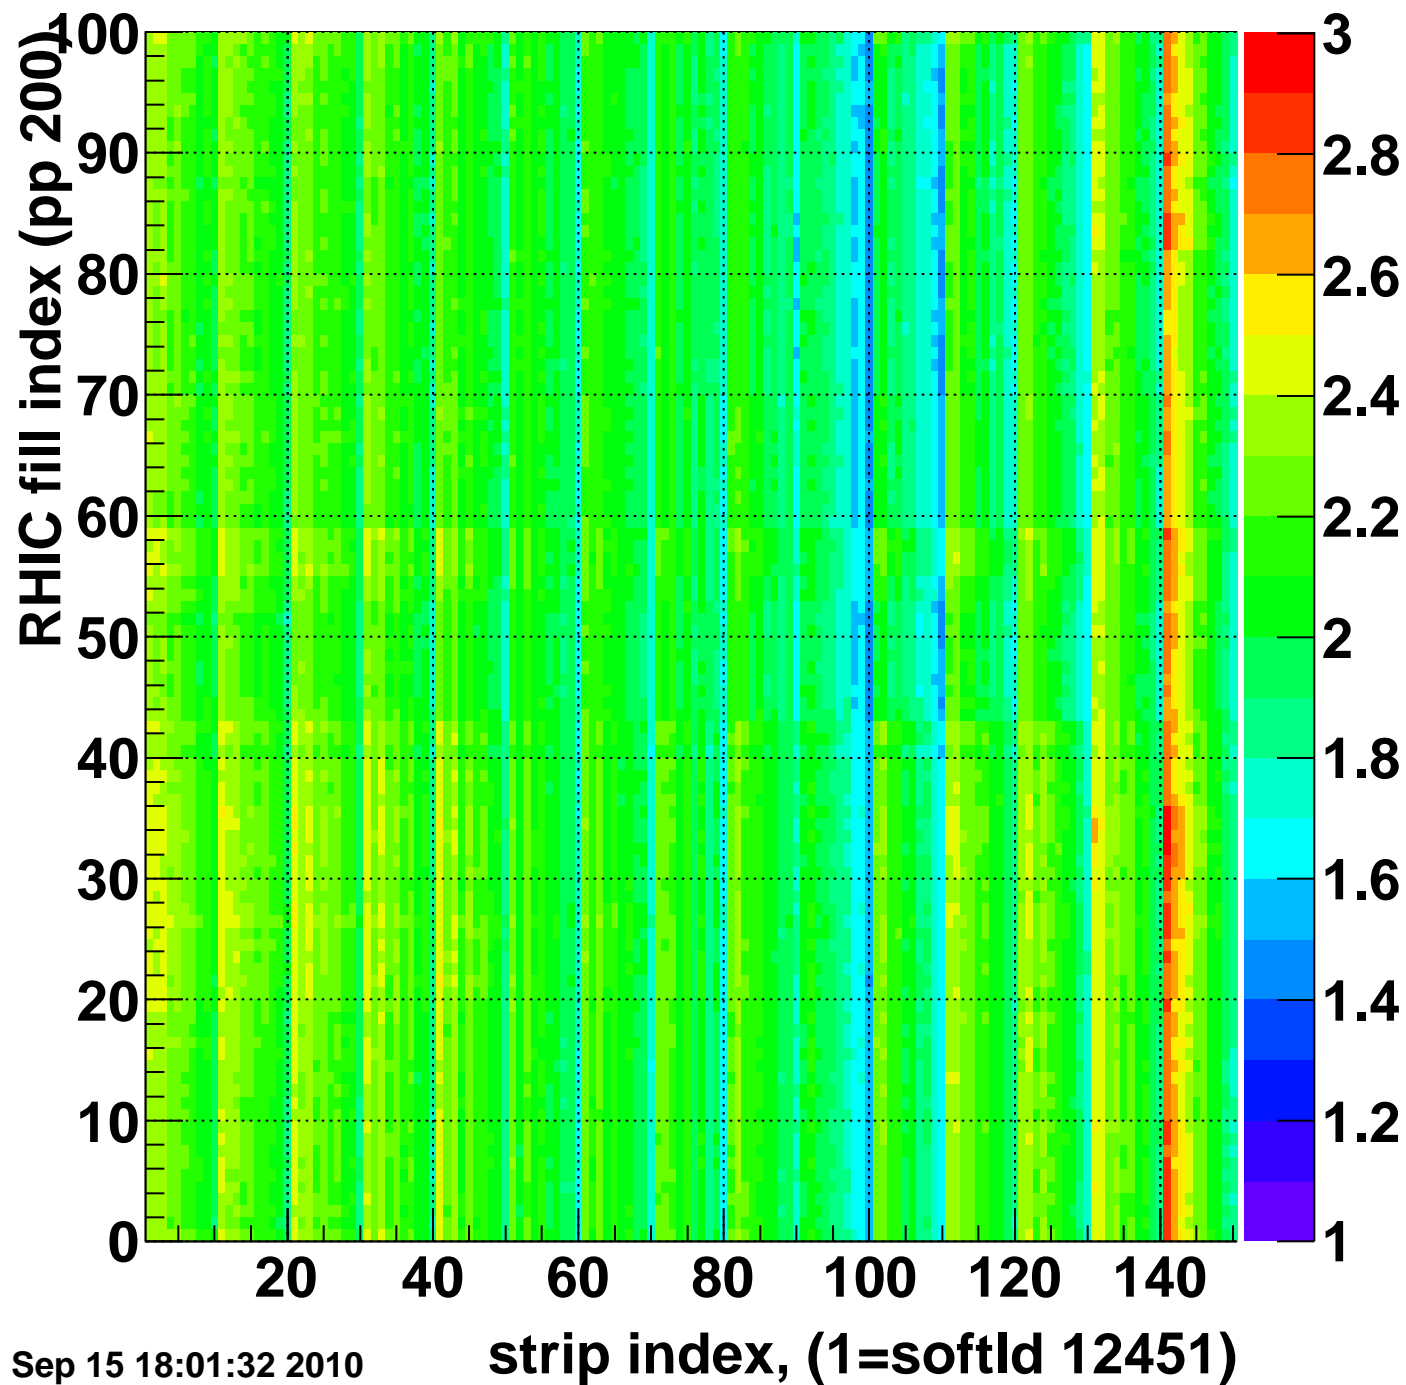

Rms of ped residuum (ADC), BSMDE mod=84, good strips

Entries 15000

Wed Sep 15 18:01:32 2010

Bad strips (color=error bits), BSMDE mod=84

Entries 0

Wed Sep 15 18:01:32 2010

Rms of ped residuum (ADC), BSMDP mod=84, good strips

Entries 15000

Wed Sep 15 18:01:32 2010

Bad strips (color=error bits), BSMDE mod=84

Entries 0

Wed Sep 15 18:01:32 2010