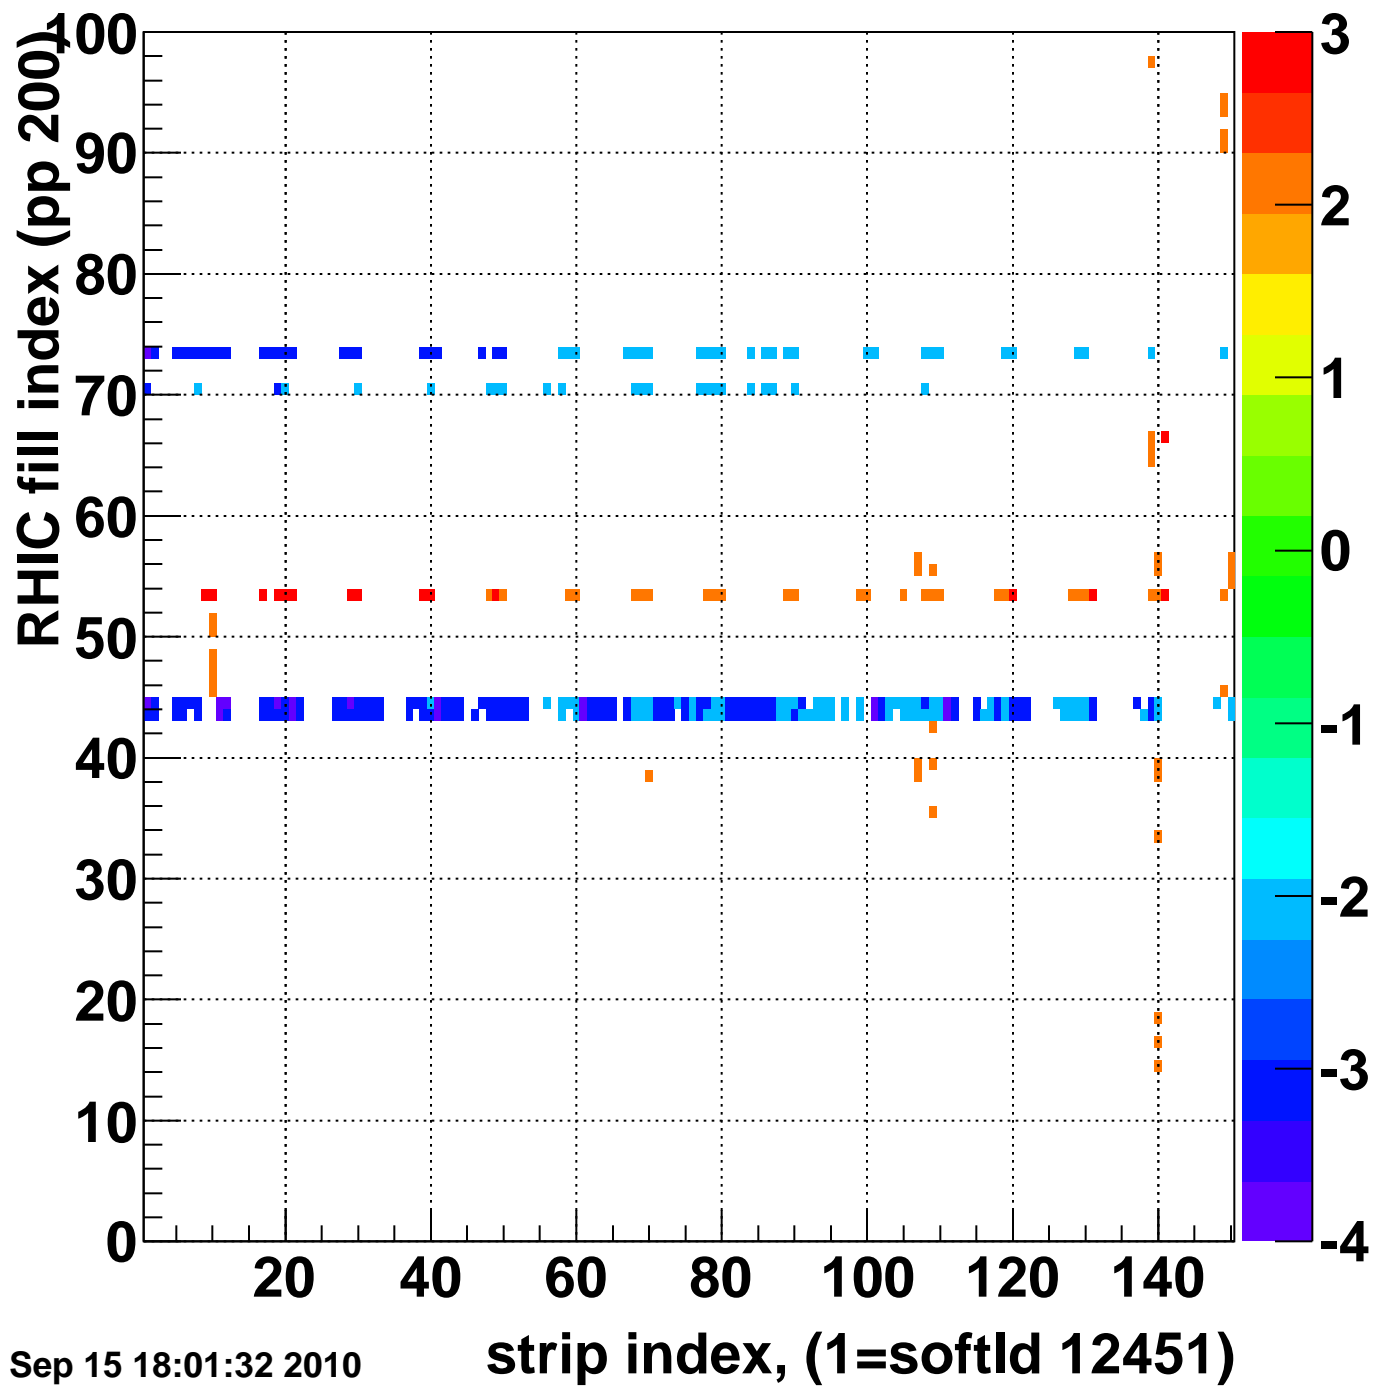

Rms of ped residuum (ADC), BSMDE mod=84, good strips

Entries 15000

Wed Sep 15 18:01:32 2010

Bad strips (color=error bits), BSMDE mod=84

Entries 0

Wed Sep 15 18:01:32 2010

Rms of ped residuum (ADC), BSMDP mod=84, good strips

Entries 15000

Wed Sep 15 18:01:32 2010

Bad strips (color=error bits), BSMDE mod=84

Entries 0

Wed Sep 15 18:01:32 2010