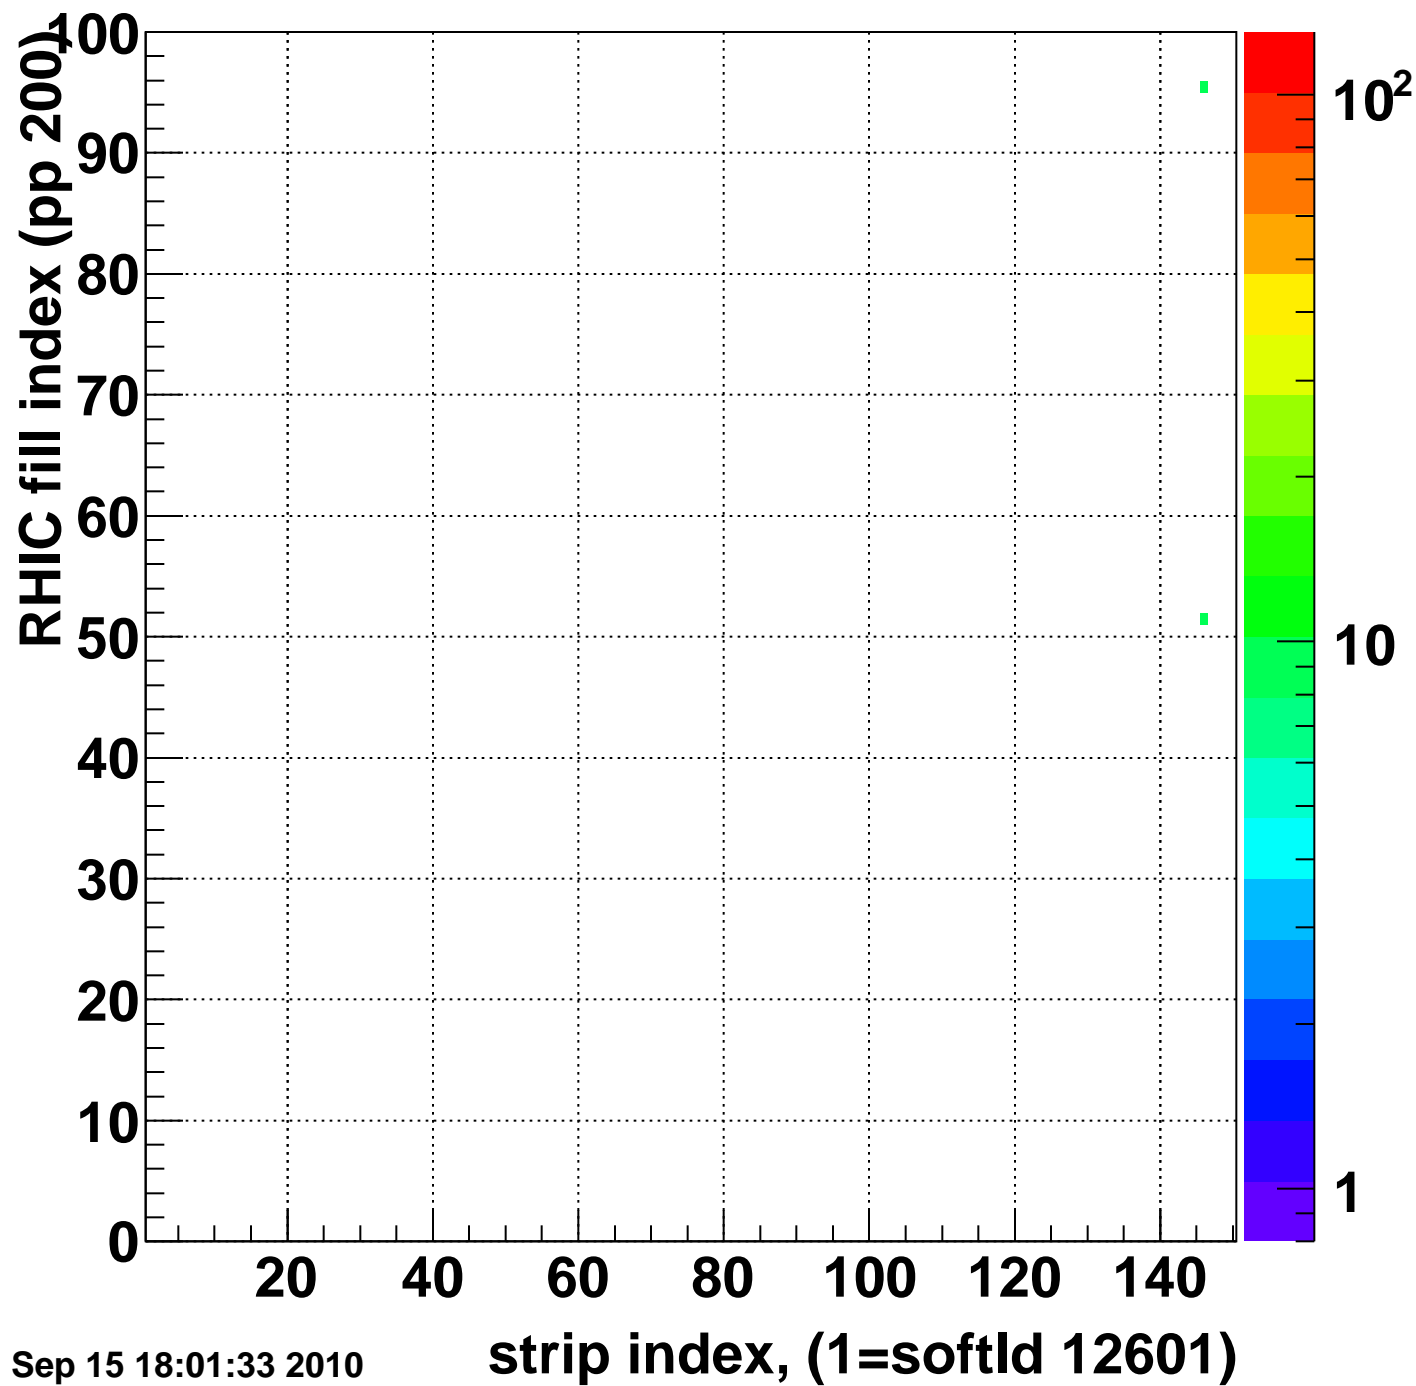

Rms of ped residuum (ADC), BSMDE mod=85, good strips

Entries 14998

Wed Sep 15 18:01:32 2010

Bad strips (color=error bits), BSMDE mod=85

Entries 2

Wed Sep 15 18:01:33 2010

Rms of ped residuum (ADC), BSMDP mod=85, good strips

Entries 15000

Wed Sep 15 18:01:33 2010

Bad strips (color=error bits), BSMDE mod=85

Entries 0

Wed Sep 15 18:01:33 2010