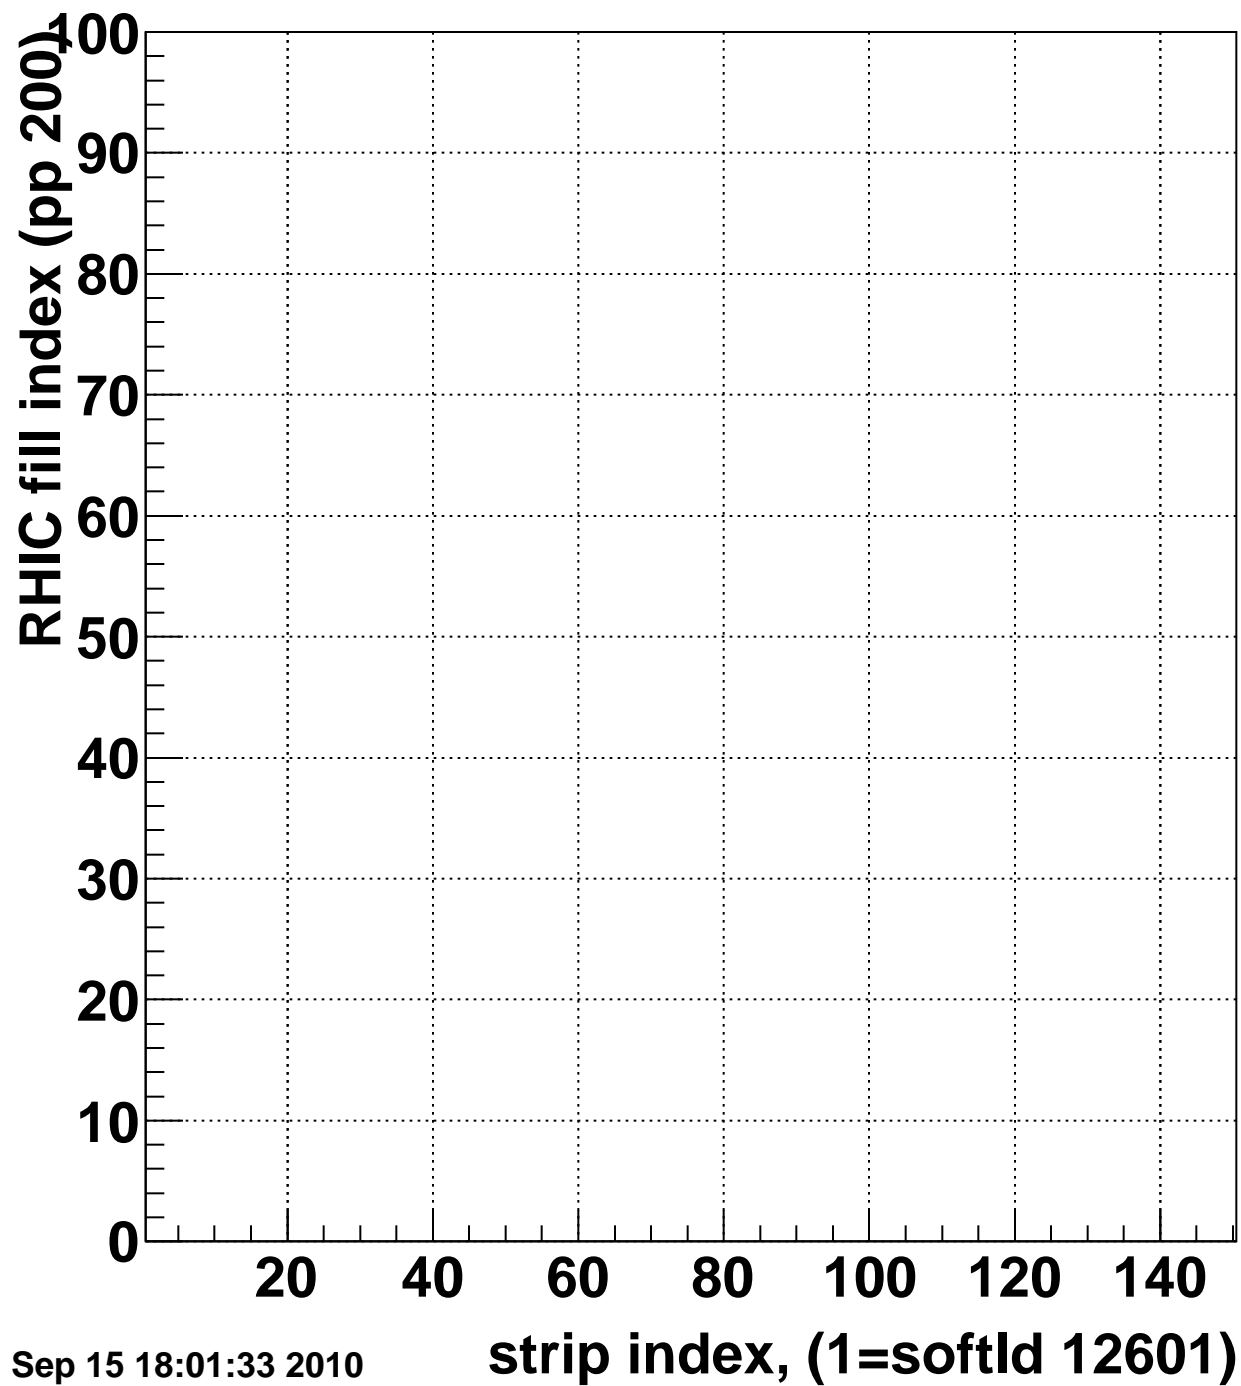

Rms of ped residuum (ADC), BSMDE mod=85, good strips

Entries 14998

Wed Sep 15 18:01:32 2010

Bad strips (color=error bits), BSMDE mod=85

Entries 2

Wed Sep 15 18:01:33 2010

Rms of ped residuum (ADC), BSMDP mod=85, good strips

Entries 15000

Wed Sep 15 18:01:33 2010

Bad strips (color=error bits), BSMDE mod=85

Entries 0

Wed Sep 15 18:01:33 2010