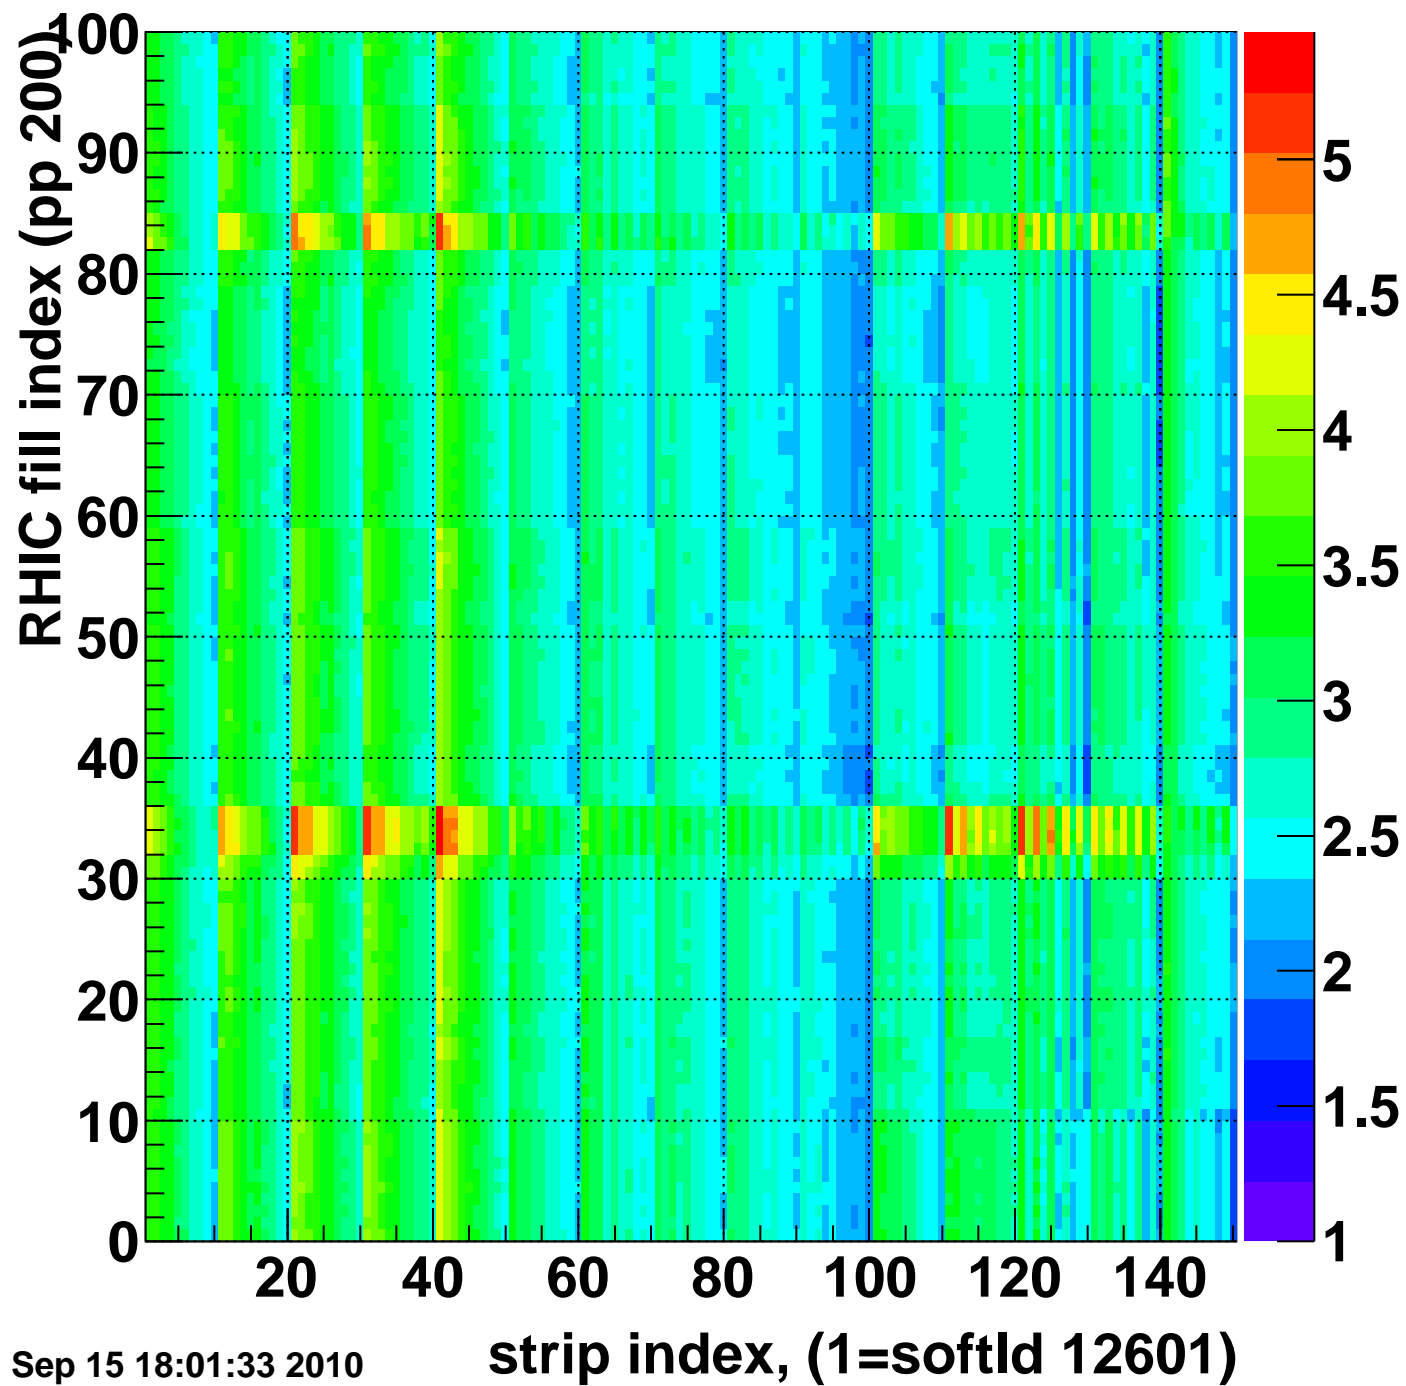

Rms of ped residuum (ADC), BSMDE mod=85, good strips

Entries 14998

Wed Sep 15 18:01:32 2010

Bad strips (color=error bits), BSMDE mod=85

Entries 2

Wed Sep 15 18:01:33 2010

Rms of ped residuum (ADC), BSMDP mod=85, good strips

Entries 15000

Wed Sep 15 18:01:33 2010

Bad strips (color=error bits), BSMDE mod=85

Entries 0

Wed Sep 15 18:01:33 2010