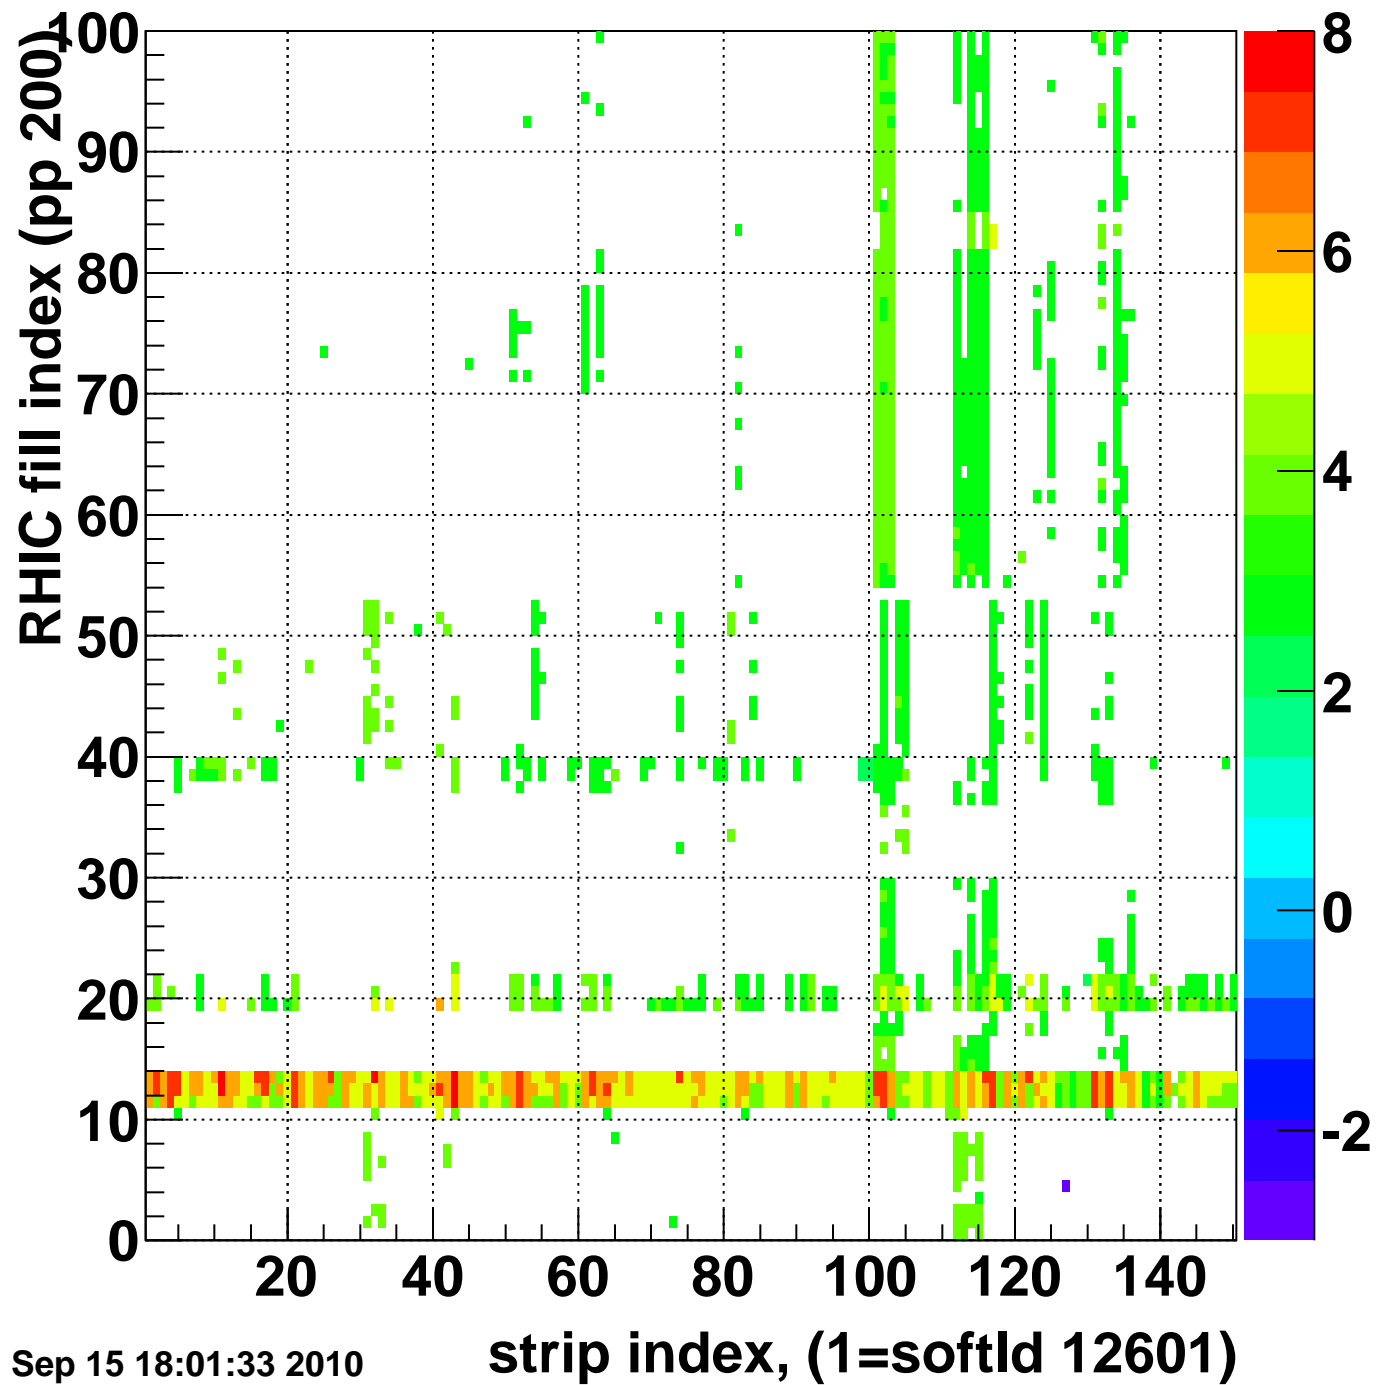

Rms of ped residuum (ADC), BSMDE mod=85, good strips

Entries 14998

Wed Sep 15 18:01:32 2010

Bad strips (color=error bits), BSMDE mod=85

Entries 2

Wed Sep 15 18:01:33 2010

Rms of ped residuum (ADC), BSMDP mod=85, good strips

Entries 15000

Wed Sep 15 18:01:33 2010

Bad strips (color=error bits), BSMDE mod=85

Entries 0

Wed Sep 15 18:01:33 2010