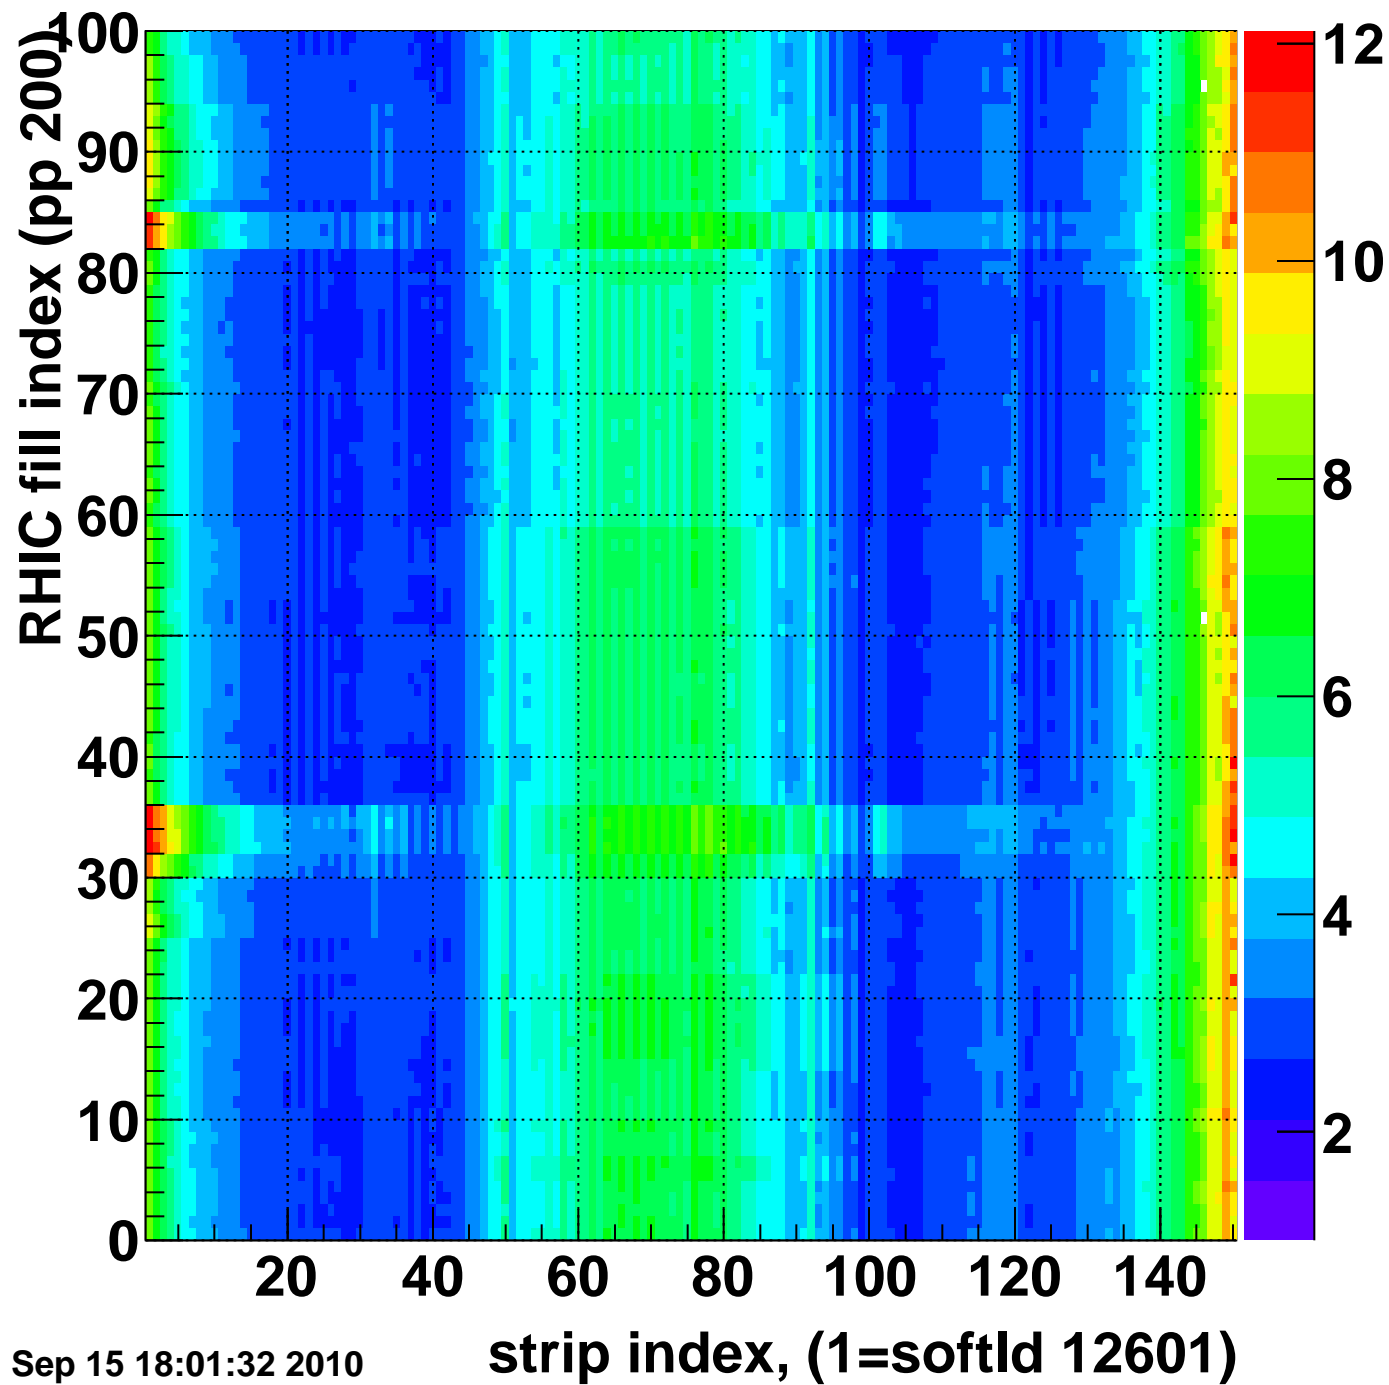

Rms of ped residuum (ADC), BSMDE mod=85, good strips

Entries 14998

Wed Sep 15 18:01:32 2010

Bad strips (color=error bits), BSMDE mod=85

Entries 2

Wed Sep 15 18:01:33 2010

Rms of ped residuum (ADC), BSMDP mod=85, good strips

Entries 15000

Wed Sep 15 18:01:33 2010

Bad strips (color=error bits), BSMDE mod=85

Entries 0

Wed Sep 15 18:01:33 2010