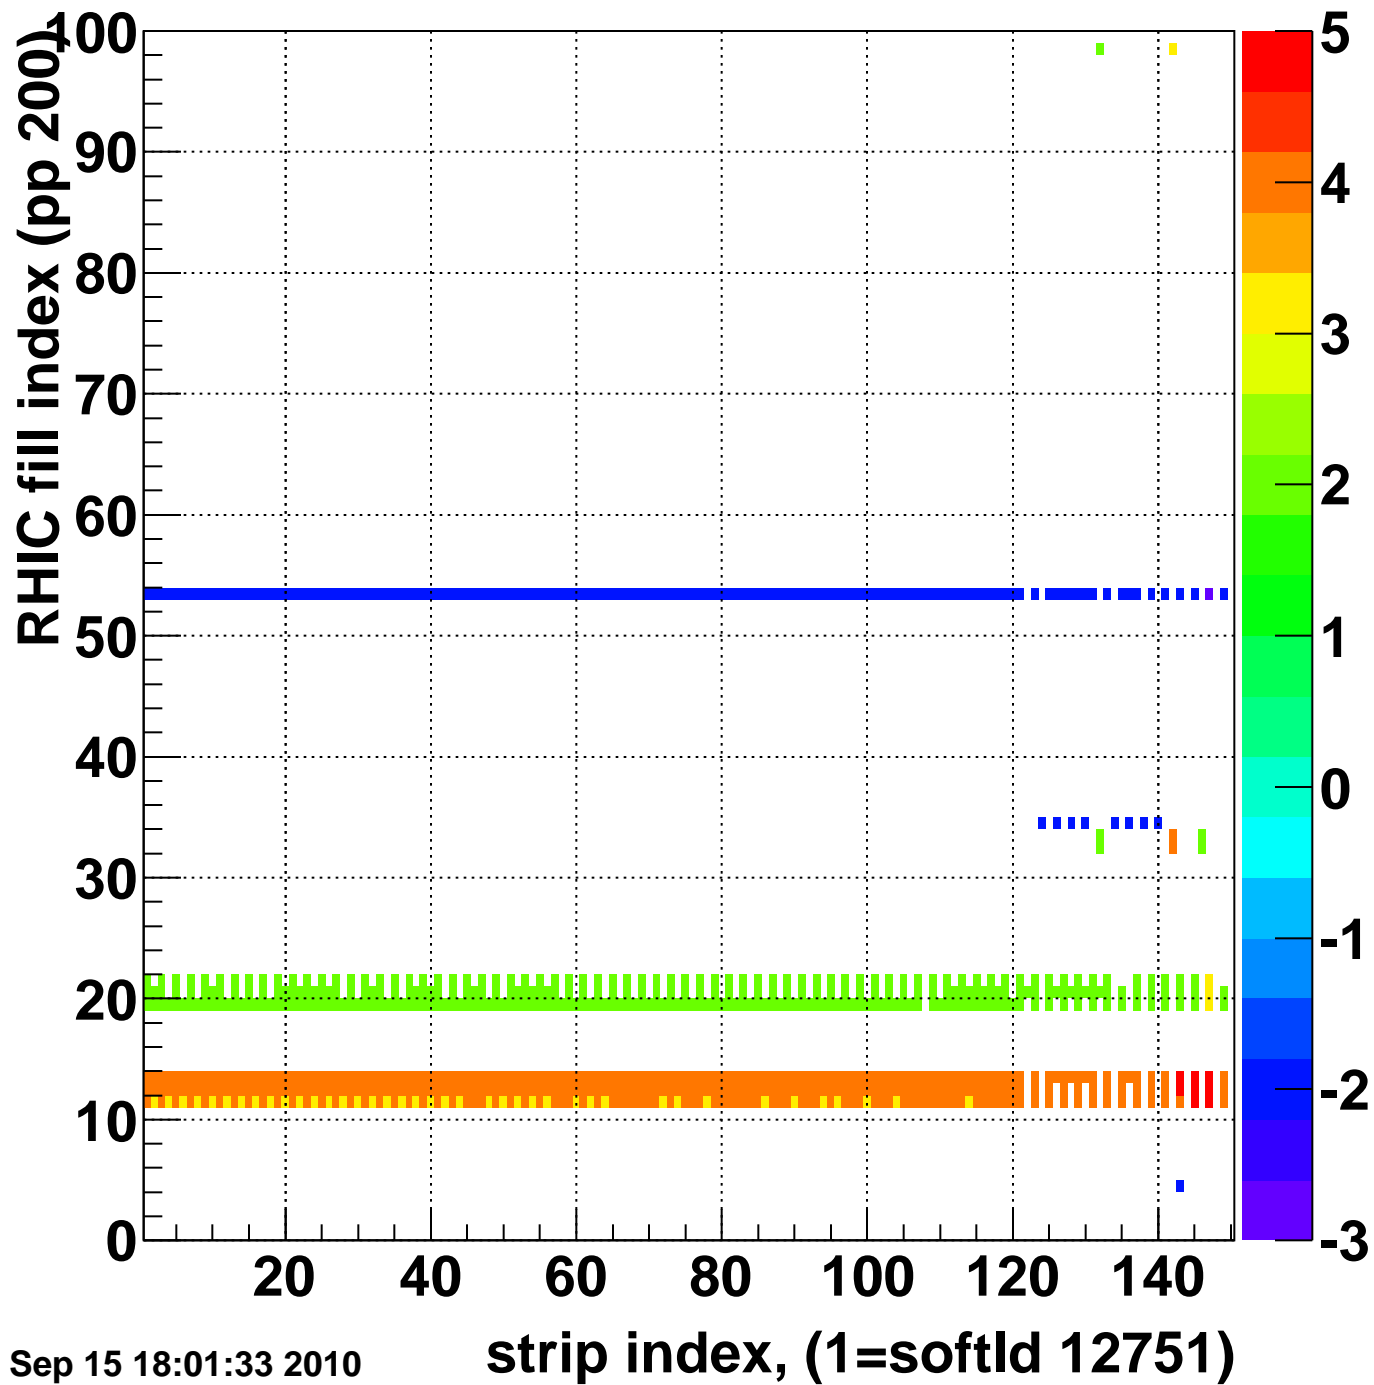

Rms of ped residuum (ADC), BSMDE mod=86, good strips

Entries 15000

Wed Sep 15 18:01:33 2010

Bad strips (color=error bits), BSMDE mod=86

Entries 0

Wed Sep 15 18:01:33 2010

Rms of ped residuum (ADC), BSMDP mod=86, good strips

Entries 13438

Wed Sep 15 18:01:33 2010

strip index, (1=softId 12751)

Bad strips (color=error bits), BSMDE mod=86

Entries 1562

Wed Sep 15 18:01:33 2010