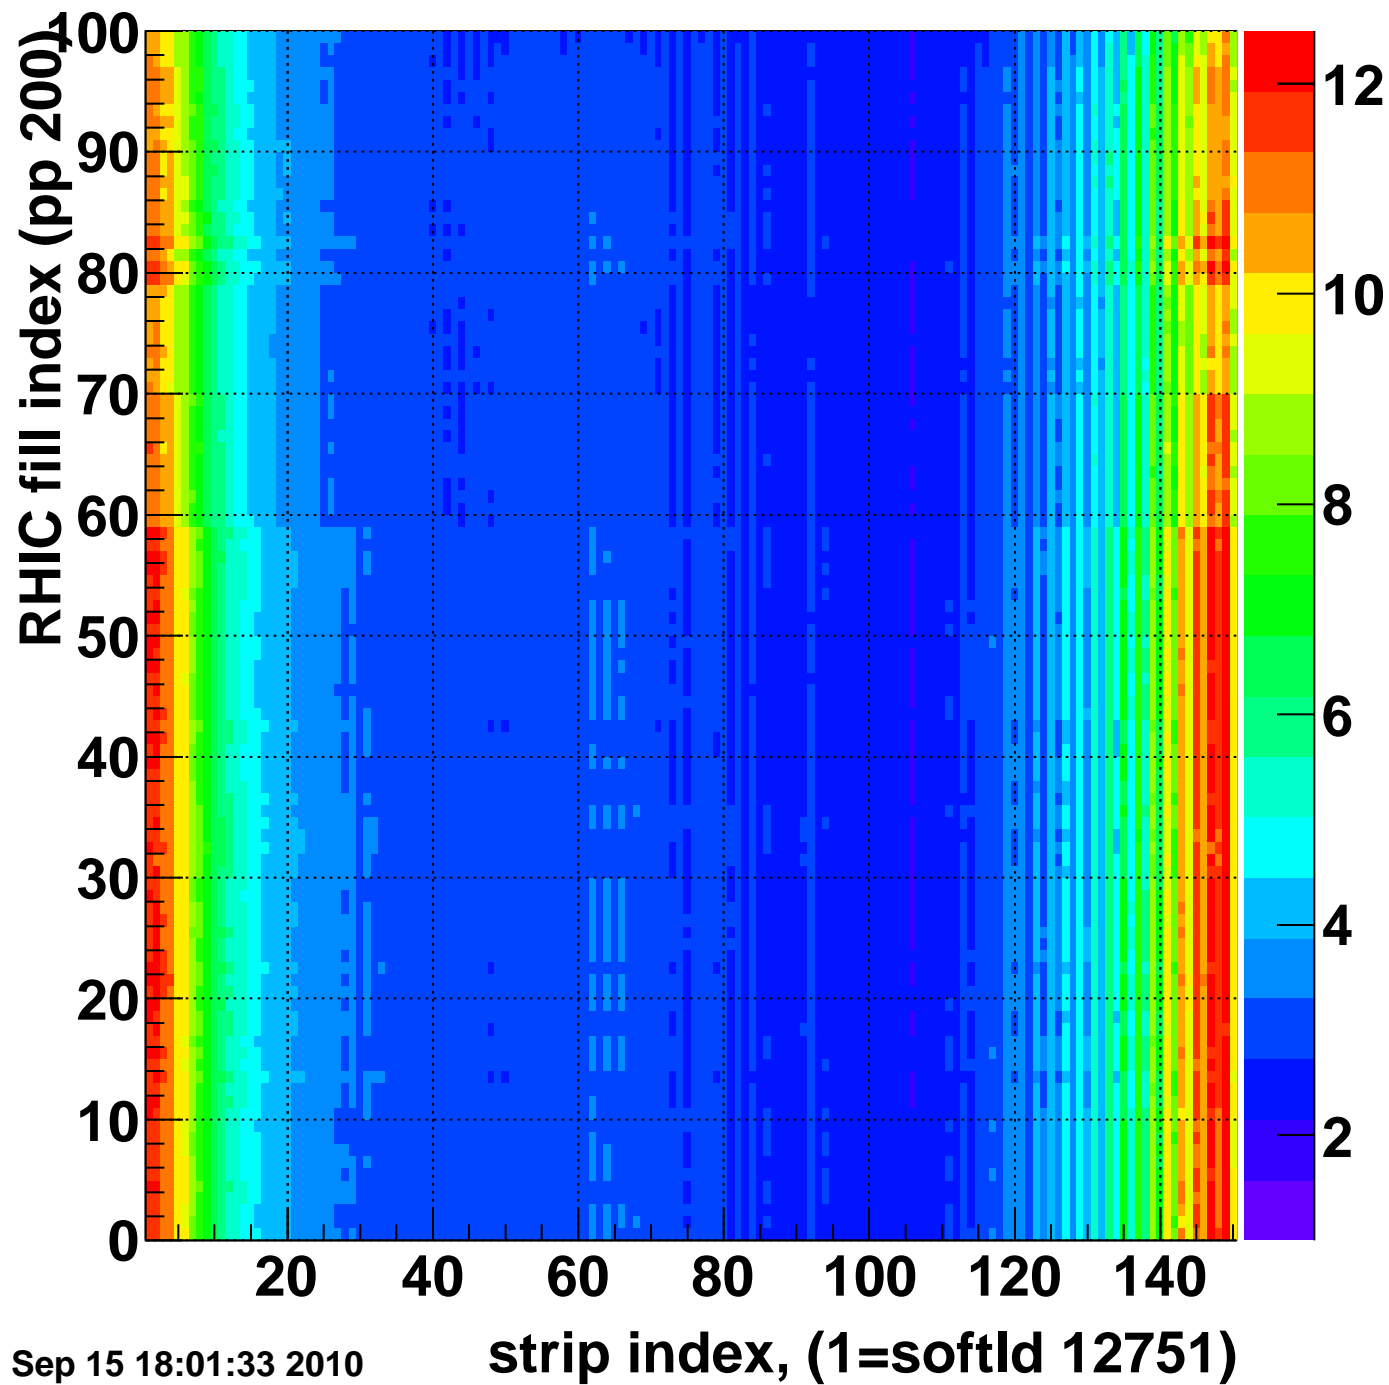

Rms of ped residuum (ADC), BSMDE mod=86, good strips

Entries 15000

Wed Sep 15 18:01:33 2010

Bad strips (color=error bits), BSMDE mod=86

Entries 0

Wed Sep 15 18:01:33 2010

Rms of ped residuum (ADC), BSMDP mod=86, good strips

Entries 13438

Wed Sep 15 18:01:33 2010

strip index, (1=softId 12751)

Bad strips (color=error bits), BSMDE mod=86

Entries 1562

Wed Sep 15 18:01:33 2010