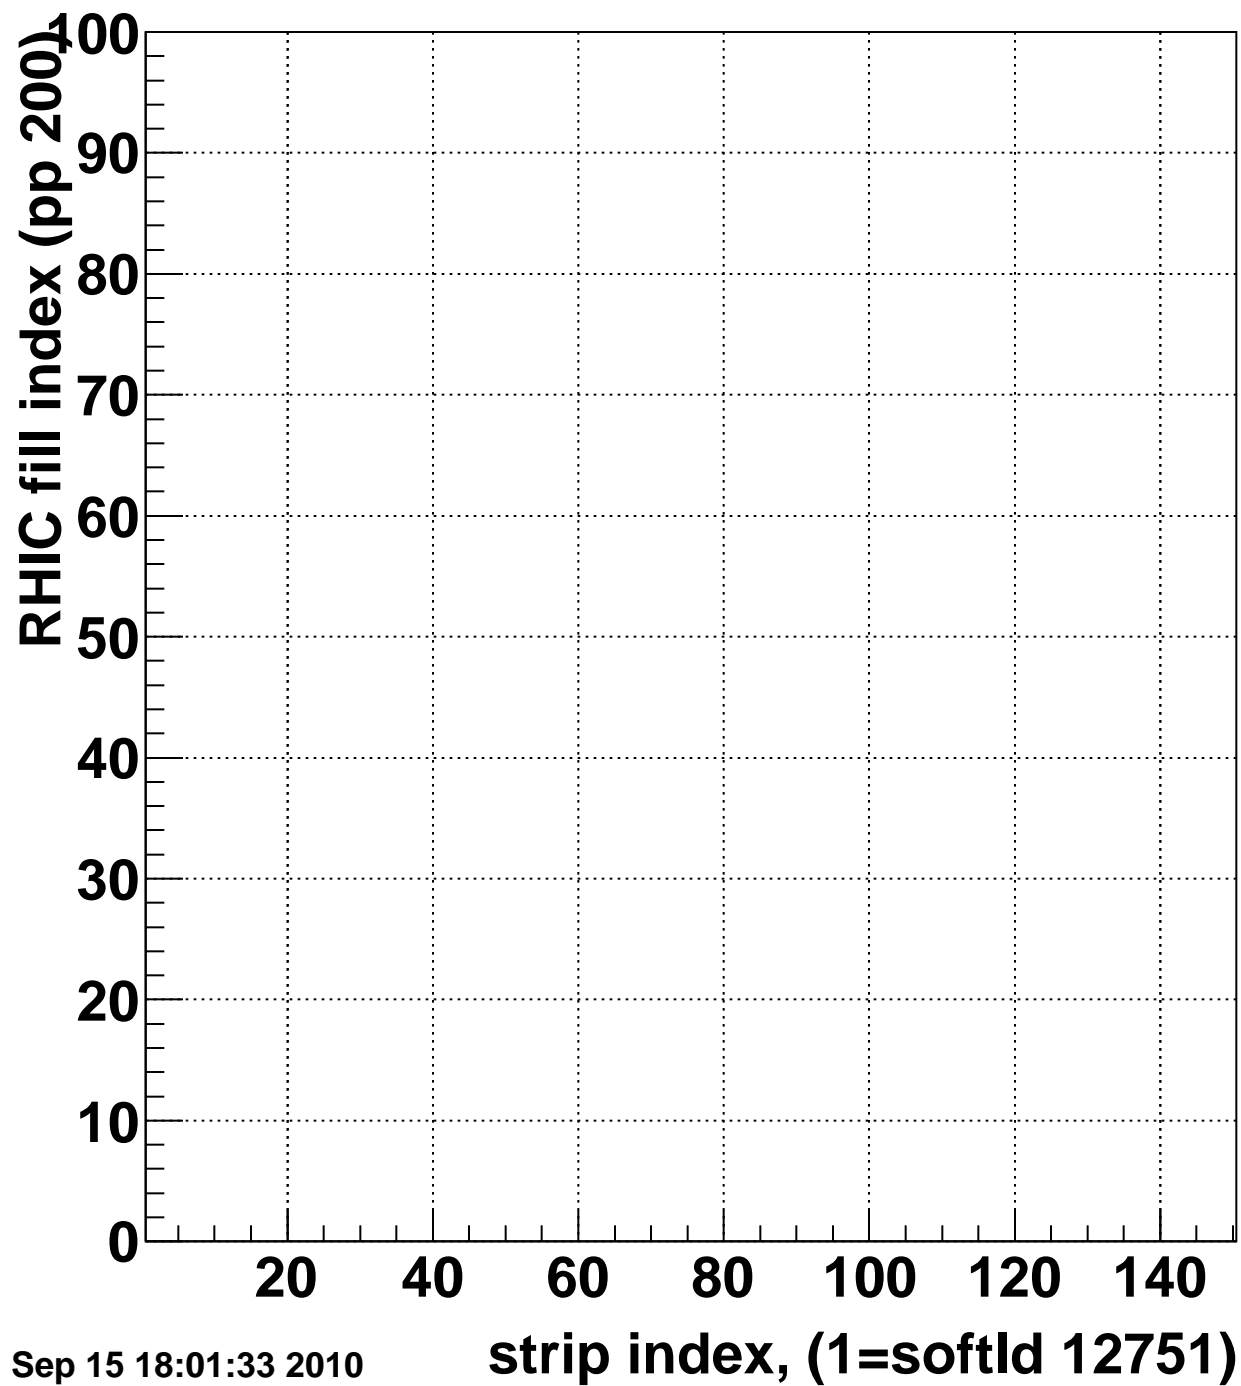

Rms of ped residuum (ADC), BSMDE mod=86, good strips

Entries 15000

Wed Sep 15 18:01:33 2010

Bad strips (color=error bits), BSMDE mod=86

Entries 0

Wed Sep 15 18:01:33 2010

Rms of ped residuum (ADC), BSMDP mod=86, good strips

Entries 13438

Wed Sep 15 18:01:33 2010

strip index, (1=softId 12751)

Bad strips (color=error bits), BSMDE mod=86

Entries 1562

Wed Sep 15 18:01:33 2010