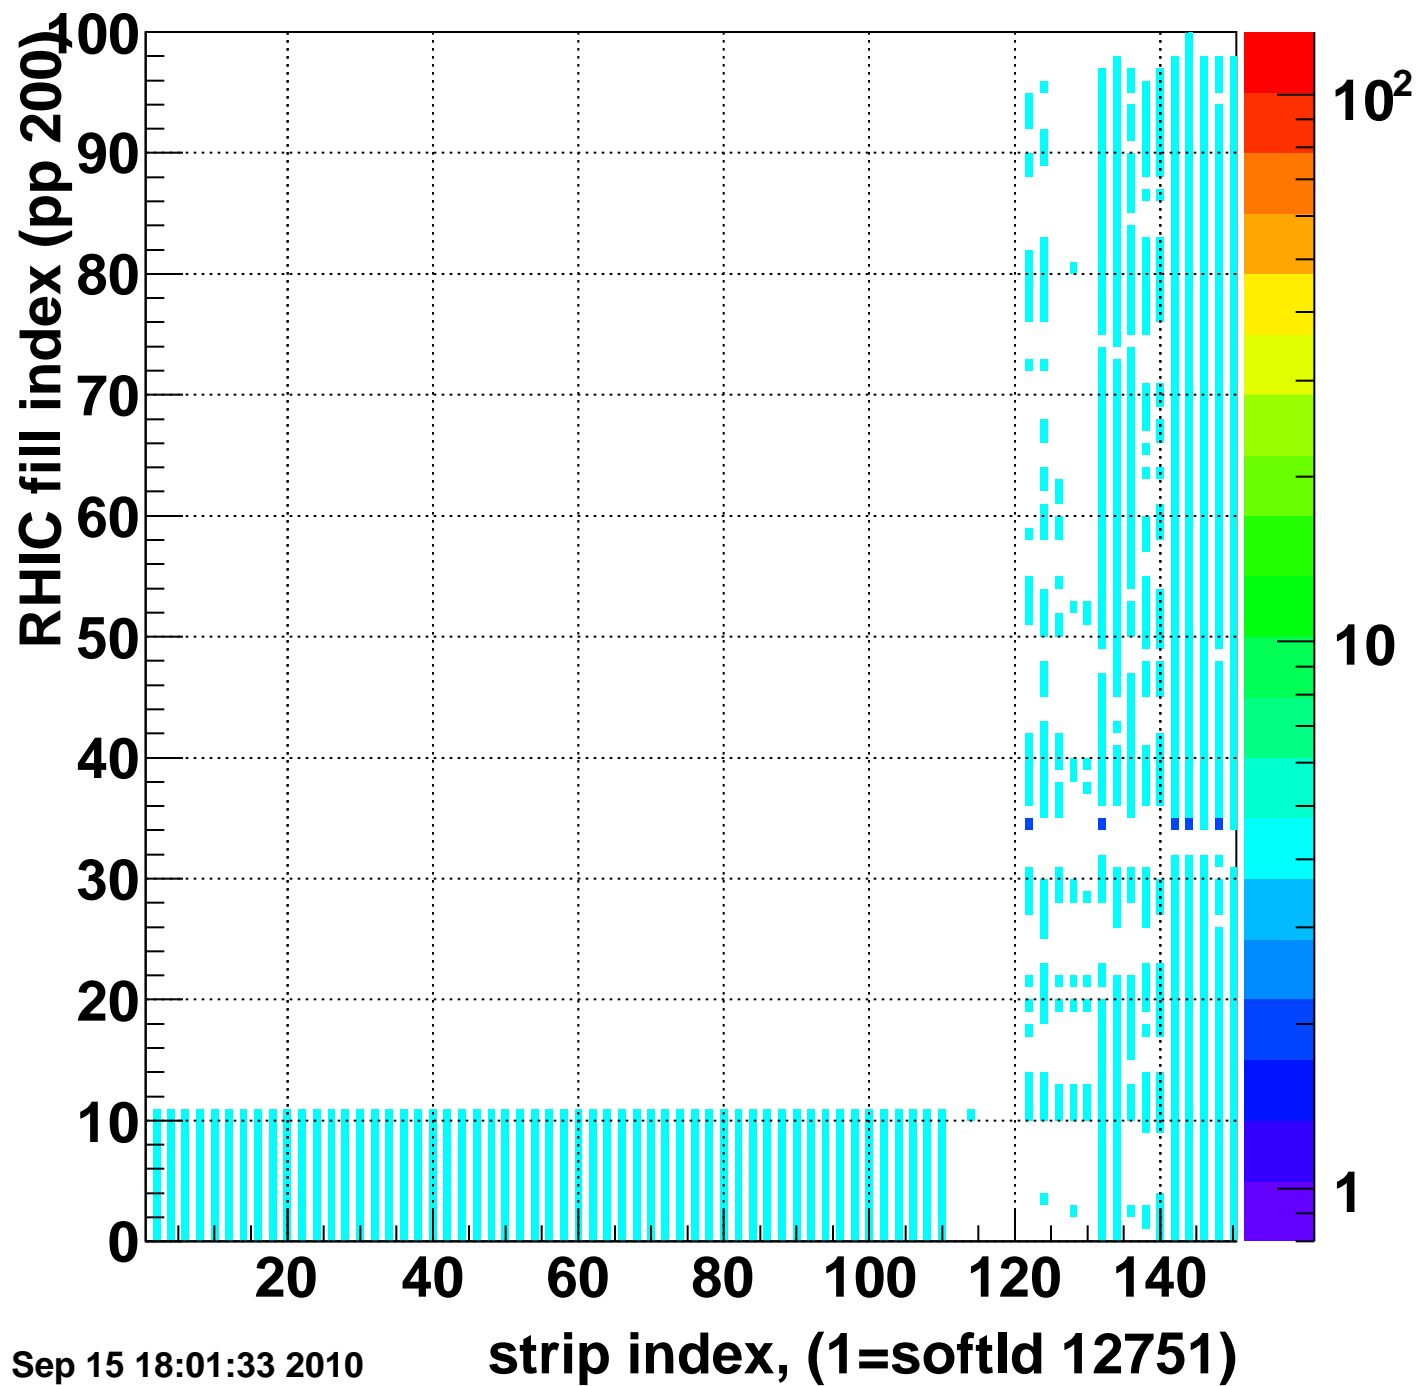

Rms of ped residuum (ADC), BSMDE mod=86, good strips

Entries 15000

Wed Sep 15 18:01:33 2010

Bad strips (color=error bits), BSMDE mod=86

Entries 0

Wed Sep 15 18:01:33 2010

Rms of ped residuum (ADC), BSMDP mod=86, good strips

Entries 13438

Wed Sep 15 18:01:33 2010

strip index, (1=softId 12751)

Bad strips (color=error bits), BSMDE mod=86

Entries 1562

Wed Sep 15 18:01:33 2010