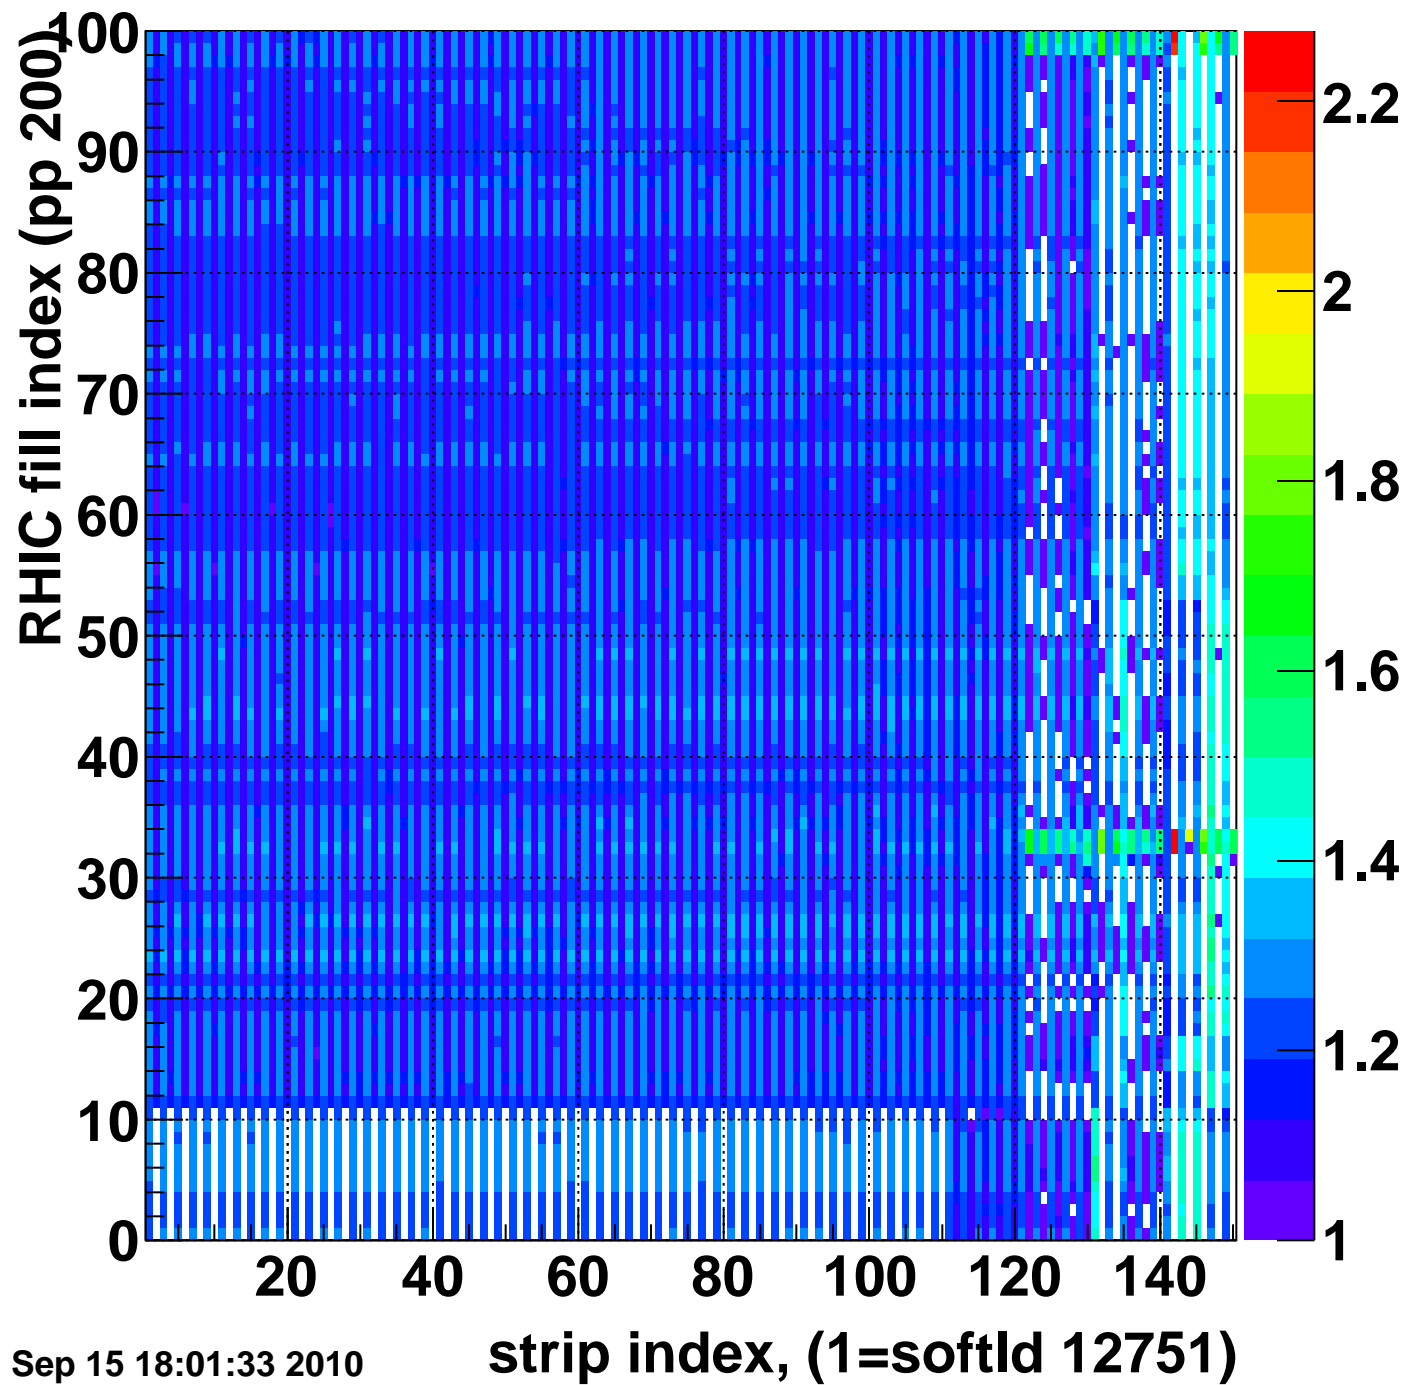

Rms of ped residuum (ADC), BSMDE mod=86, good strips

Entries 15000

Wed Sep 15 18:01:33 2010

Bad strips (color=error bits), BSMDE mod=86

Entries 0

Wed Sep 15 18:01:33 2010

Rms of ped residuum (ADC), BSMDP mod=86, good strips

Entries 13438

Wed Sep 15 18:01:33 2010

strip index, (1=softId 12751)

Bad strips (color=error bits), BSMDE mod=86

Entries 1562

Wed Sep 15 18:01:33 2010