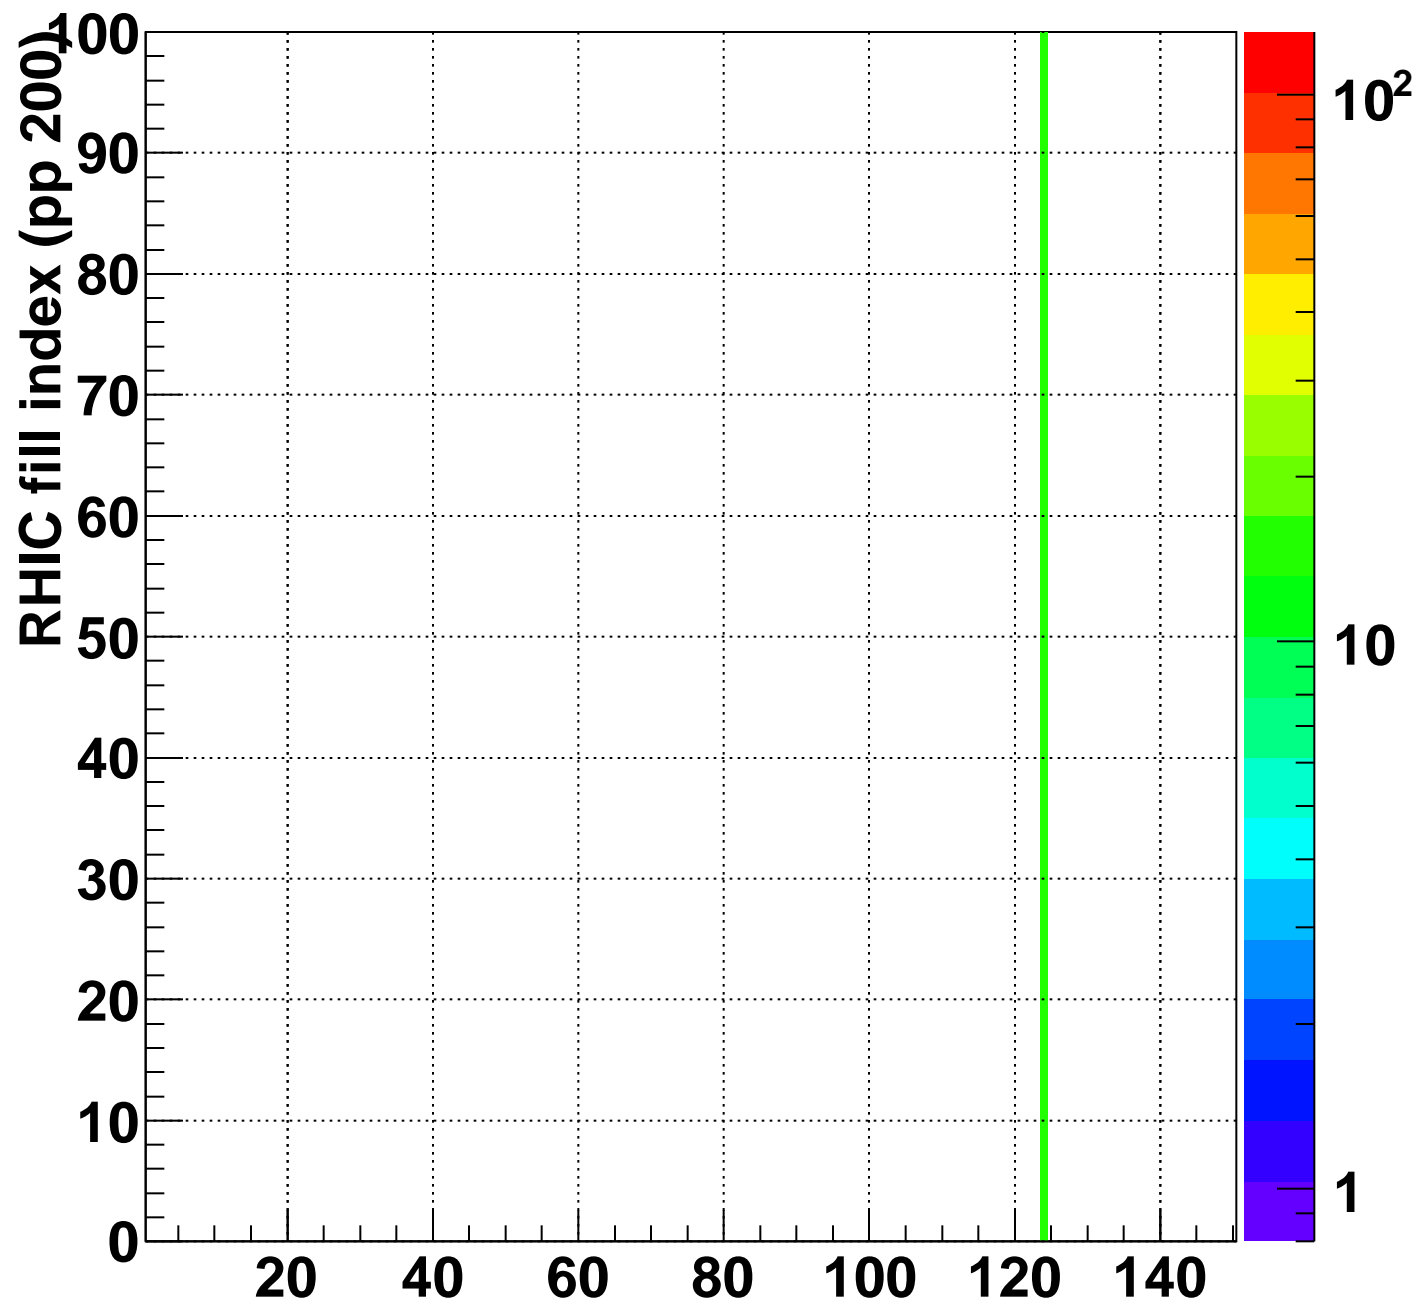

Rms of ped residuum (ADC), BSMDE mod=87, good strips

Entries 15000

Wed Sep 15 18:01:33 2010

Bad strips (color=error bits), BSMDE mod=87

Entries 0

Wed Sep 15 18:01:33 2010

Rms of ped residuum (ADC), BSMDP mod=87, good strips

Entries 14900

Wed Sep 15 18:01:33 2010

strip index, (1=softId 12901)

Bad strips (color=error bits), BSMDE mod=87

Entries 100

Wed Sep 15 18:01:34 2010

strip index, (1=softld 12901)