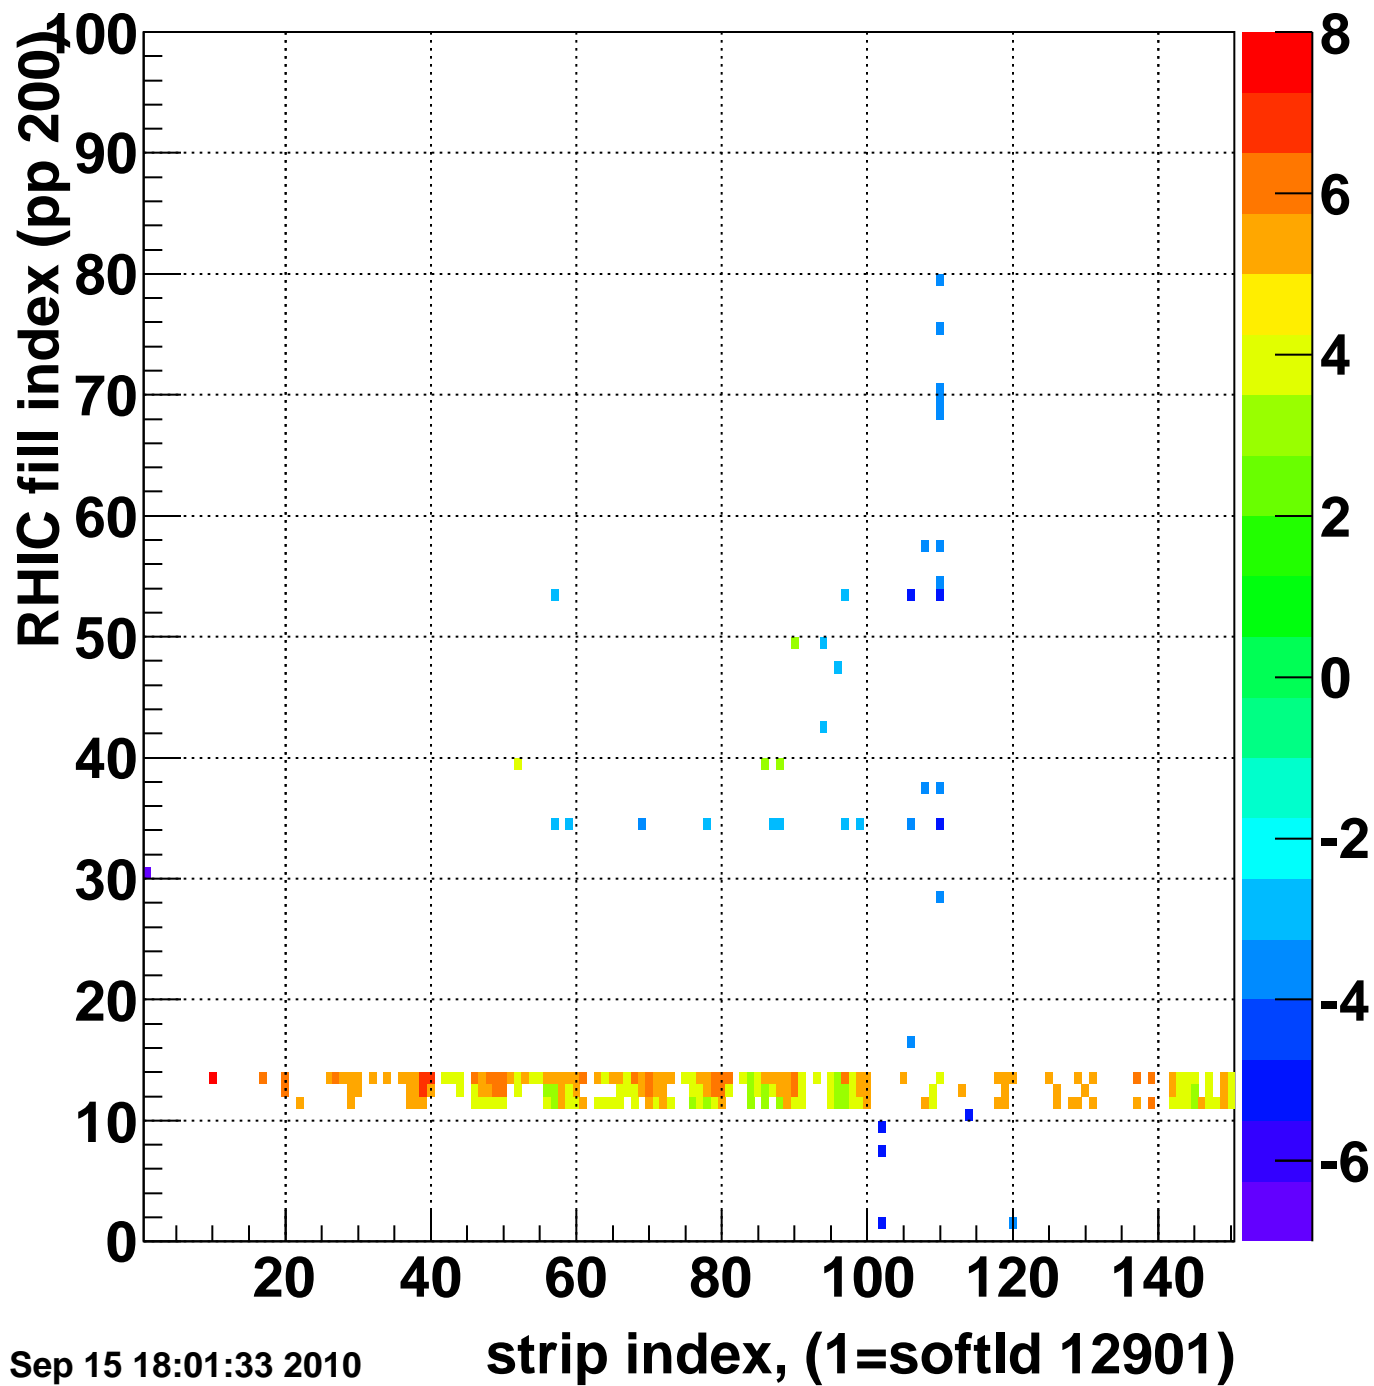

Rms of ped residuum (ADC), BSMDE mod=87, good strips

Entries 15000

Wed Sep 15 18:01:33 2010

Bad strips (color=error bits), BSMDE mod=87

Entries 0

Wed Sep 15 18:01:33 2010

Rms of ped residuum (ADC), BSMDP mod=87, good strips

Entries 14900

Wed Sep 15 18:01:33 2010

strip index, (1=softId 12901)

Bad strips (color=error bits), BSMDE mod=87

Entries 100

Wed Sep 15 18:01:34 2010

strip index, (1=softld 12901)