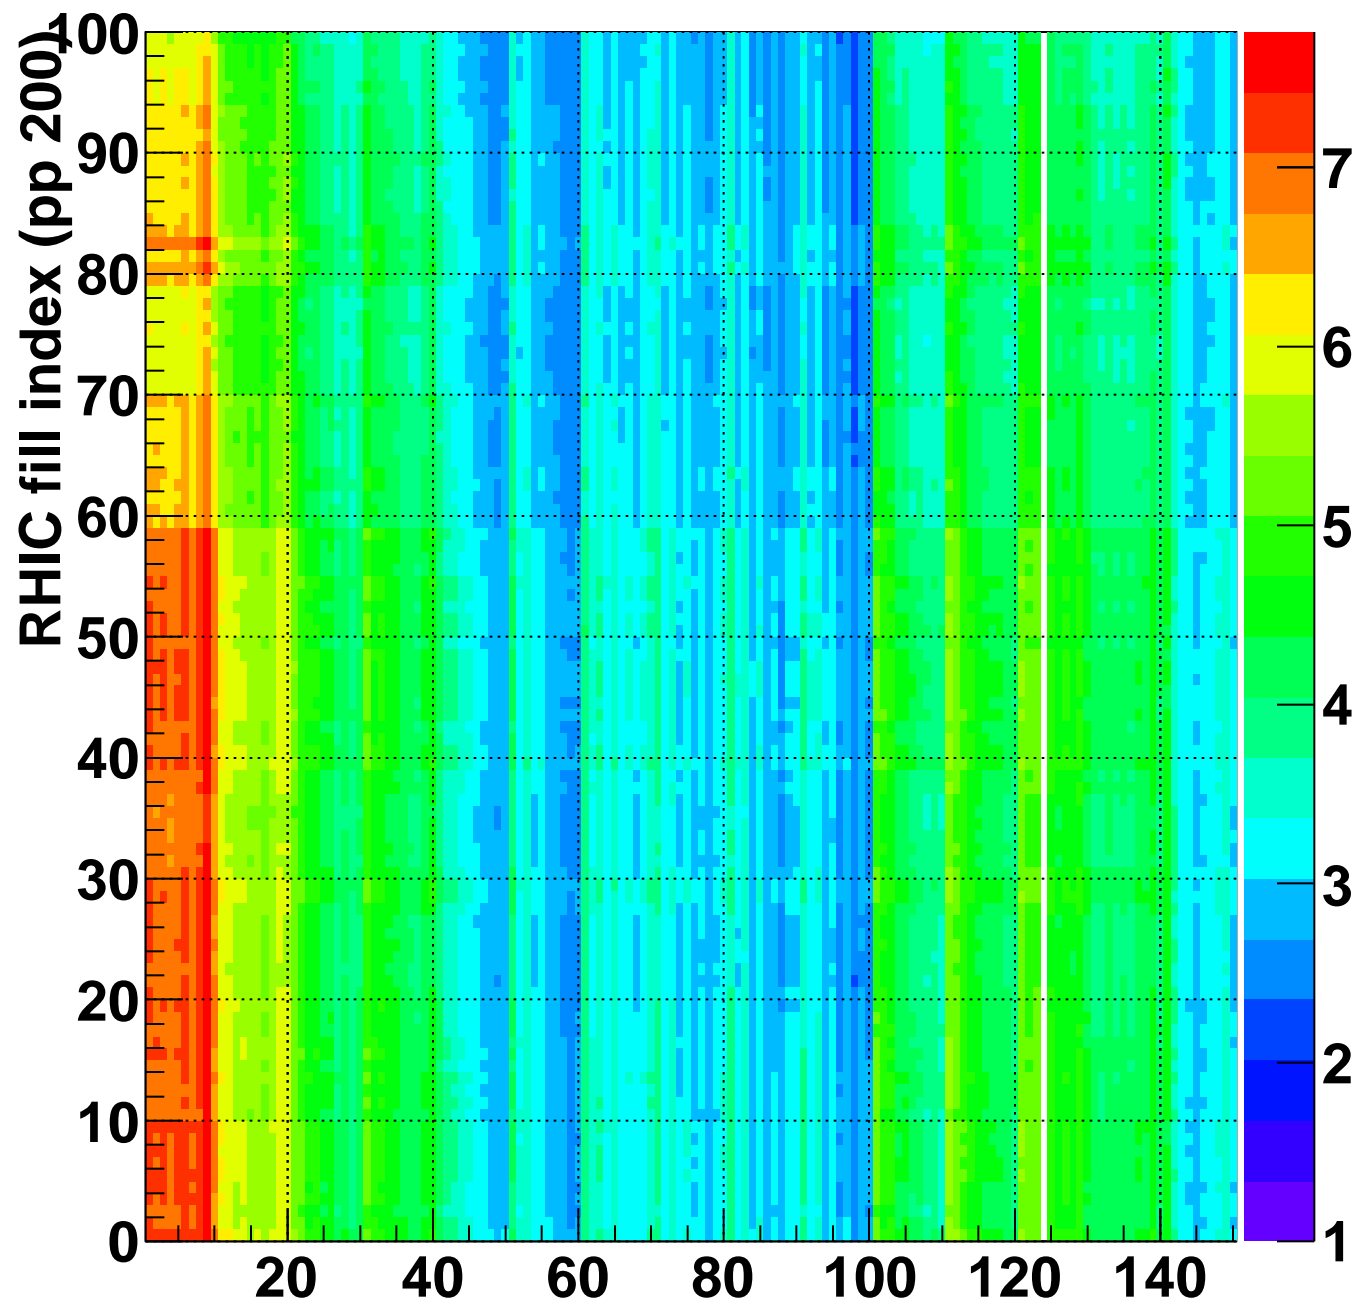

Rms of ped residuum (ADC), BSMDE mod=87, good strips

Entries 15000

Wed Sep 15 18:01:33 2010

Bad strips (color=error bits), BSMDE mod=87

Entries 0

Wed Sep 15 18:01:33 2010

Rms of ped residuum (ADC), BSMDP mod=87, good strips

Entries 14900

Wed Sep 15 18:01:33 2010

strip index, (1=softId 12901)

Bad strips (color=error bits), BSMDE mod=87

Entries 100

Wed Sep 15 18:01:34 2010

strip index, (1=softld 12901)