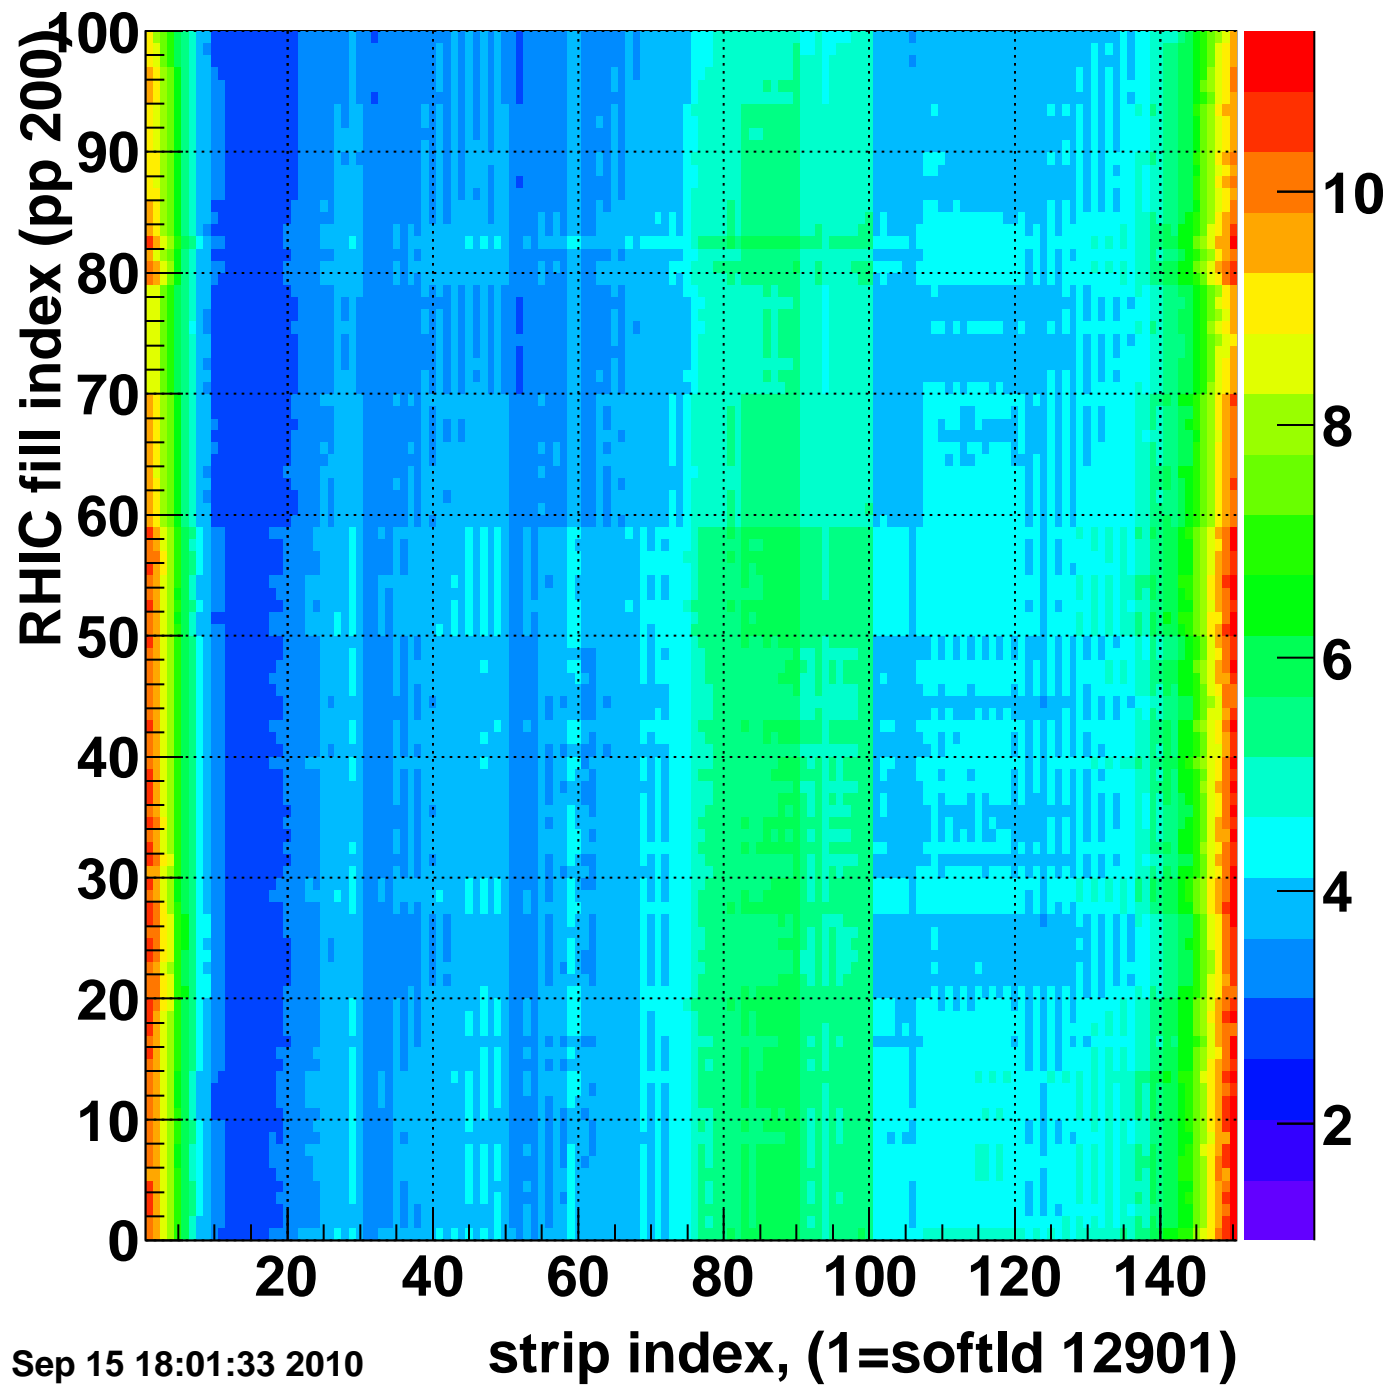

Rms of ped residuum (ADC), BSMDE mod=87, good strips

Entries 15000

Wed Sep 15 18:01:33 2010

Bad strips (color=error bits), BSMDE mod=87

Entries 0

Wed Sep 15 18:01:33 2010

Rms of ped residuum (ADC), BSMDP mod=87, good strips

Entries 14900

Wed Sep 15 18:01:33 2010

strip index, (1=softId 12901)

Bad strips (color=error bits), BSMDE mod=87

Entries 100

Wed Sep 15 18:01:34 2010

strip index, (1=softld 12901)