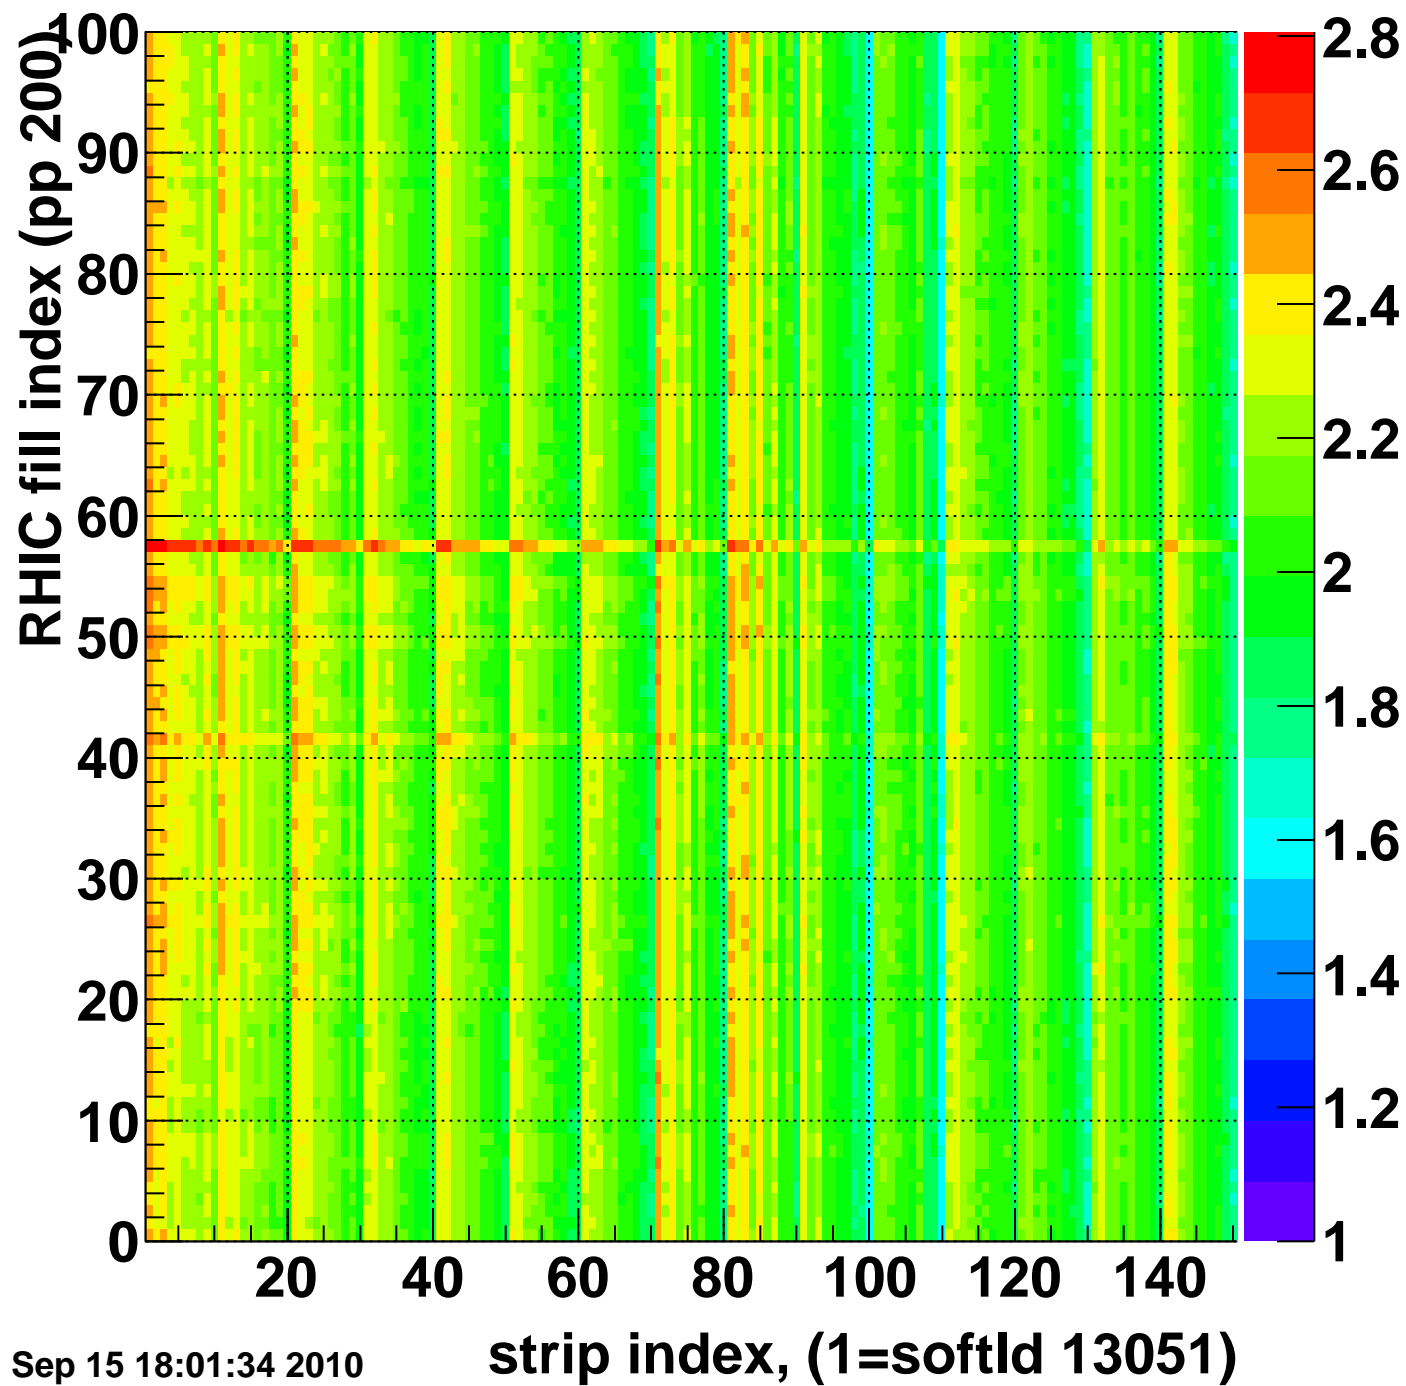

Rms of ped residuum (ADC), BSMDE mod=88, good strips

Entries 14800

Wed Sep 15 18:01:34 2010

Bad strips (color=error bits), BSMDE mod=88

Entries 200

Wed Sep 15 18:01:34 2010

strip index, (1=softld 13051)

Rms of ped residuum (ADC), BSMDP mod=88, good strips

Entries 15000

Wed Sep 15 18:01:34 2010

Bad strips (color=error bits), BSMDE mod=88

Entries 0

Wed Sep 15 18:01:34 2010