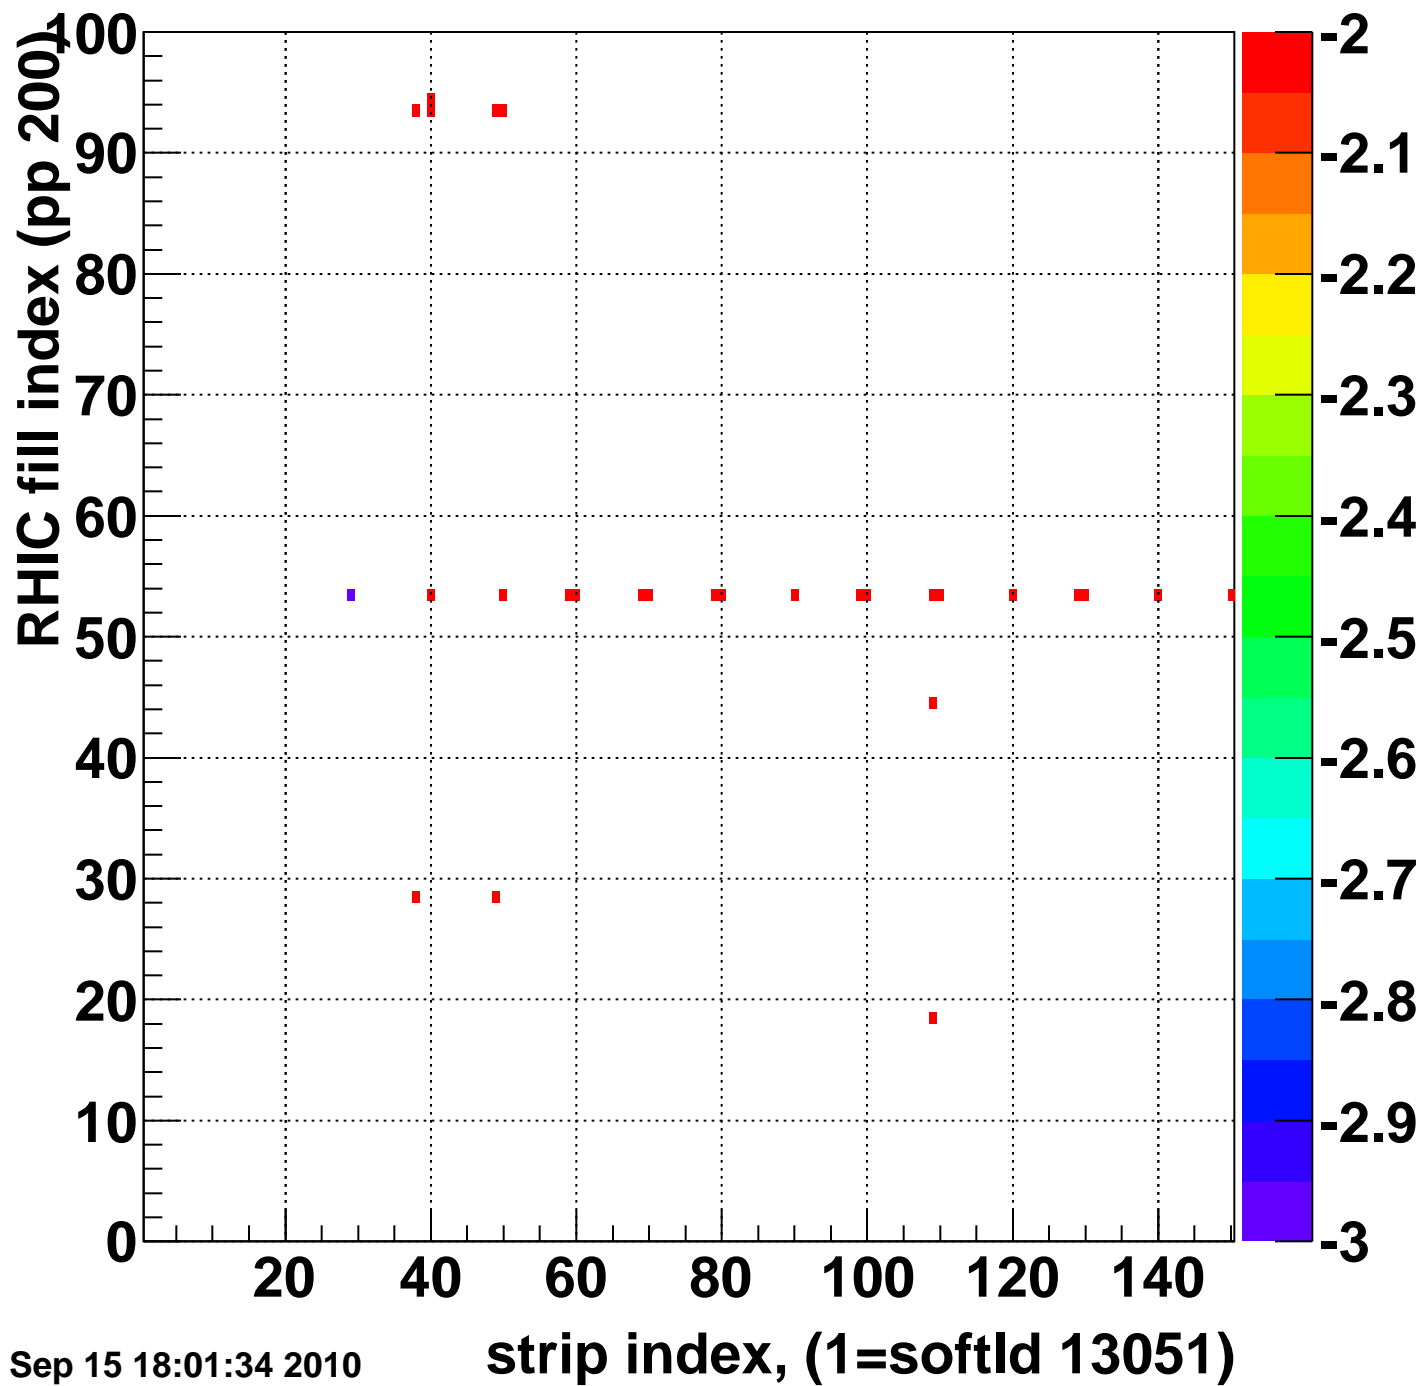

Rms of ped residuum (ADC), BSMDE mod=88, good strips

Entries 14800

Wed Sep 15 18:01:34 2010

Bad strips (color=error bits), BSMDE mod=88

Entries 200

Wed Sep 15 18:01:34 2010

strip index, (1=softld 13051)

Rms of ped residuum (ADC), BSMDP mod=88, good strips

Entries 15000

Wed Sep 15 18:01:34 2010

Bad strips (color=error bits), BSMDE mod=88

Entries 0

Wed Sep 15 18:01:34 2010