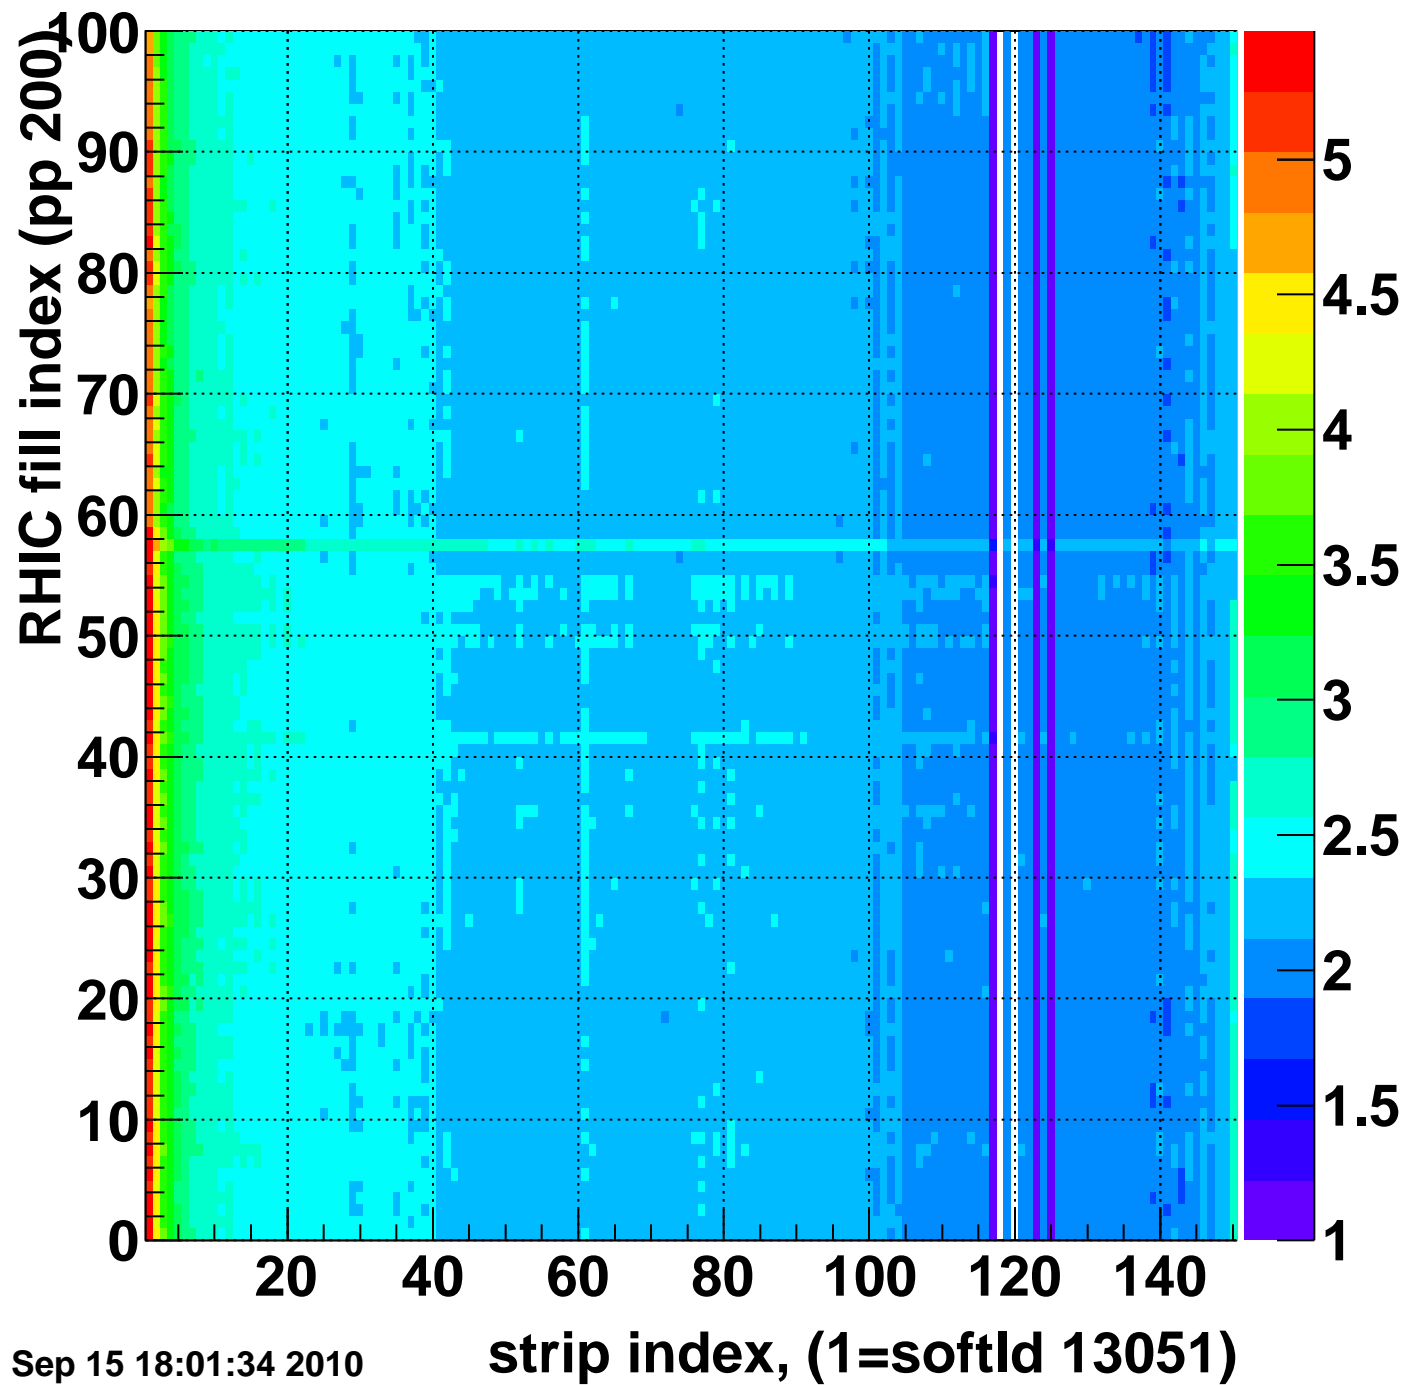

Rms of ped residuum (ADC), BSMDE mod=88, good strips

Entries 14800

Wed Sep 15 18:01:34 2010

Bad strips (color=error bits), BSMDE mod=88

Entries 200

Wed Sep 15 18:01:34 2010

strip index, (1=softld 13051)

Rms of ped residuum (ADC), BSMDP mod=88, good strips

Entries 15000

Wed Sep 15 18:01:34 2010

Bad strips (color=error bits), BSMDE mod=88

Entries 0

Wed Sep 15 18:01:34 2010