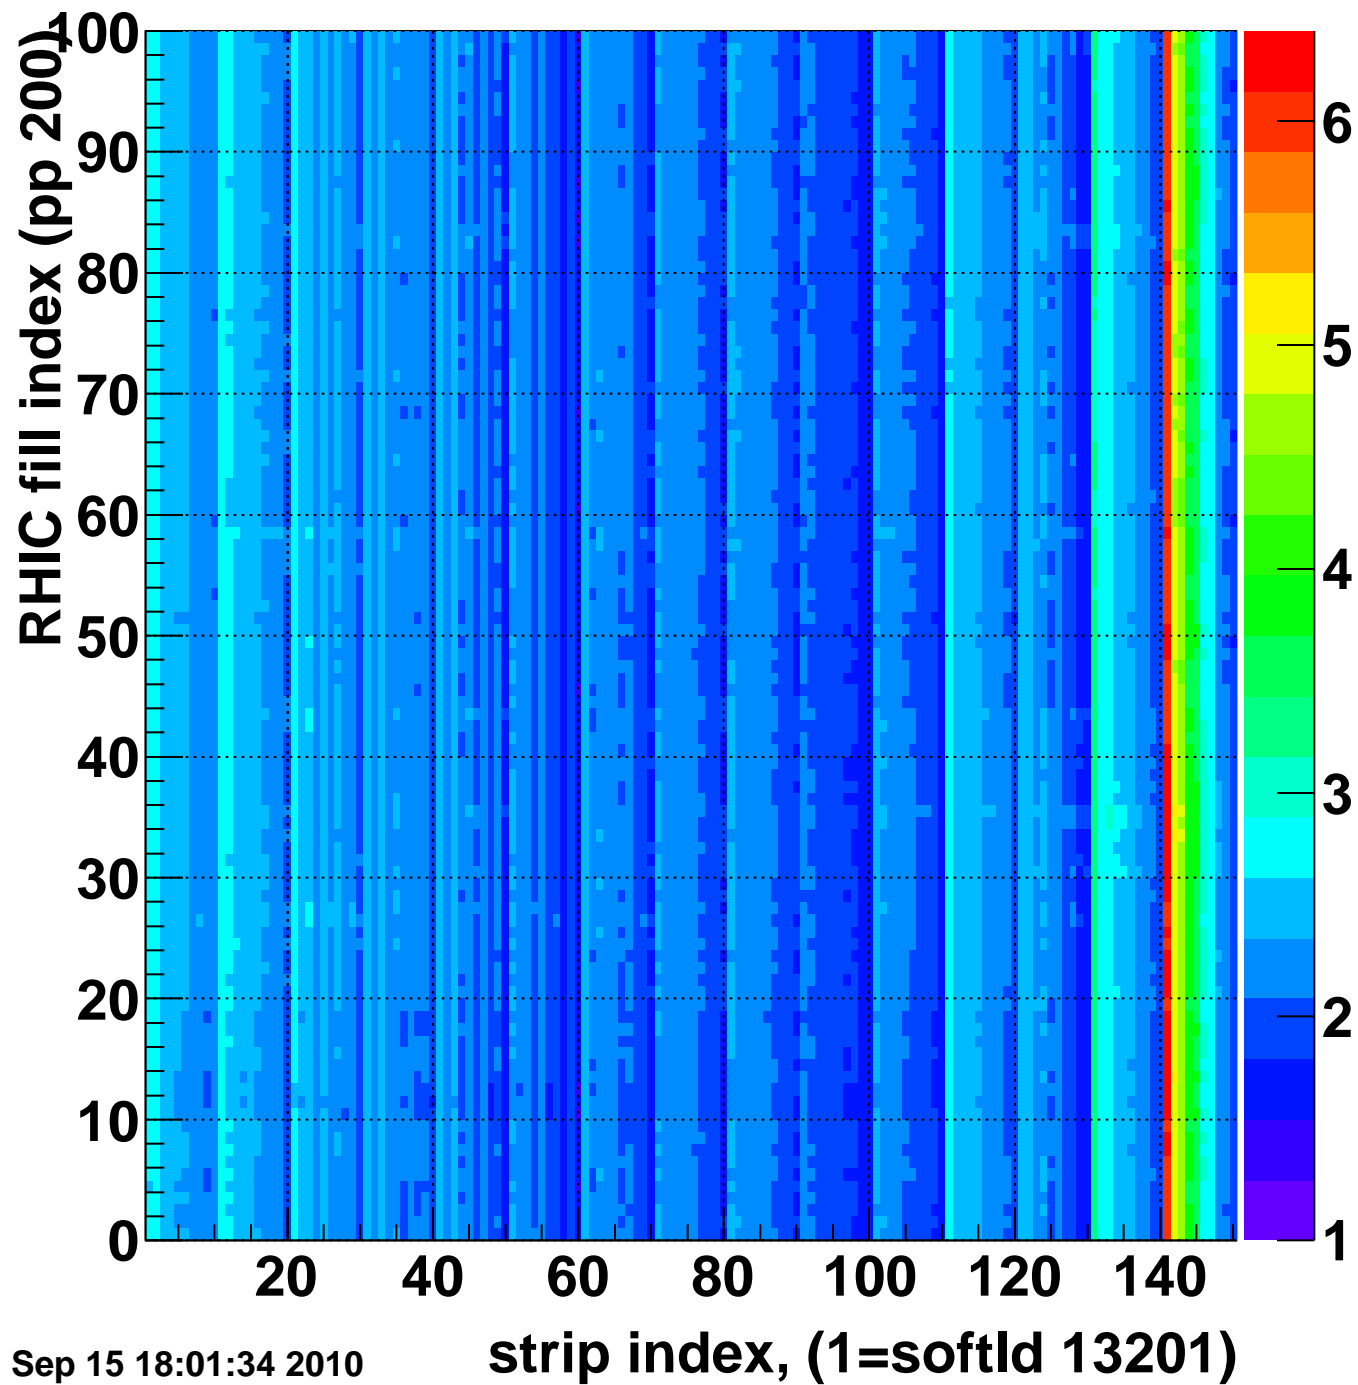

Rms of ped residuum (ADC), BSMDE mod=89, good strips

Entries 14900

Wed Sep 15 18:01:34 2010

strip index, (1=softId 13201)

Bad strips (color=error bits), BSMDE mod=89

Entries 100

Wed Sep 15 18:01:34 2010

strip index, (1=softld 13201)

Mpv of ped residuum (ADC), BSMDP mod=89, good strips

Entries 1506

Wed Sep 15 18:01:34 2010

Rms of ped residuum (ADC), BSMDP mod=89, good strips

Entries 15000

Wed Sep 15 18:01:34 2010

strip index, (1=softId 13201)

Bad strips (color=error bits), BSMDE mod=89

Entries 0

Wed Sep 15 18:01:34 2010