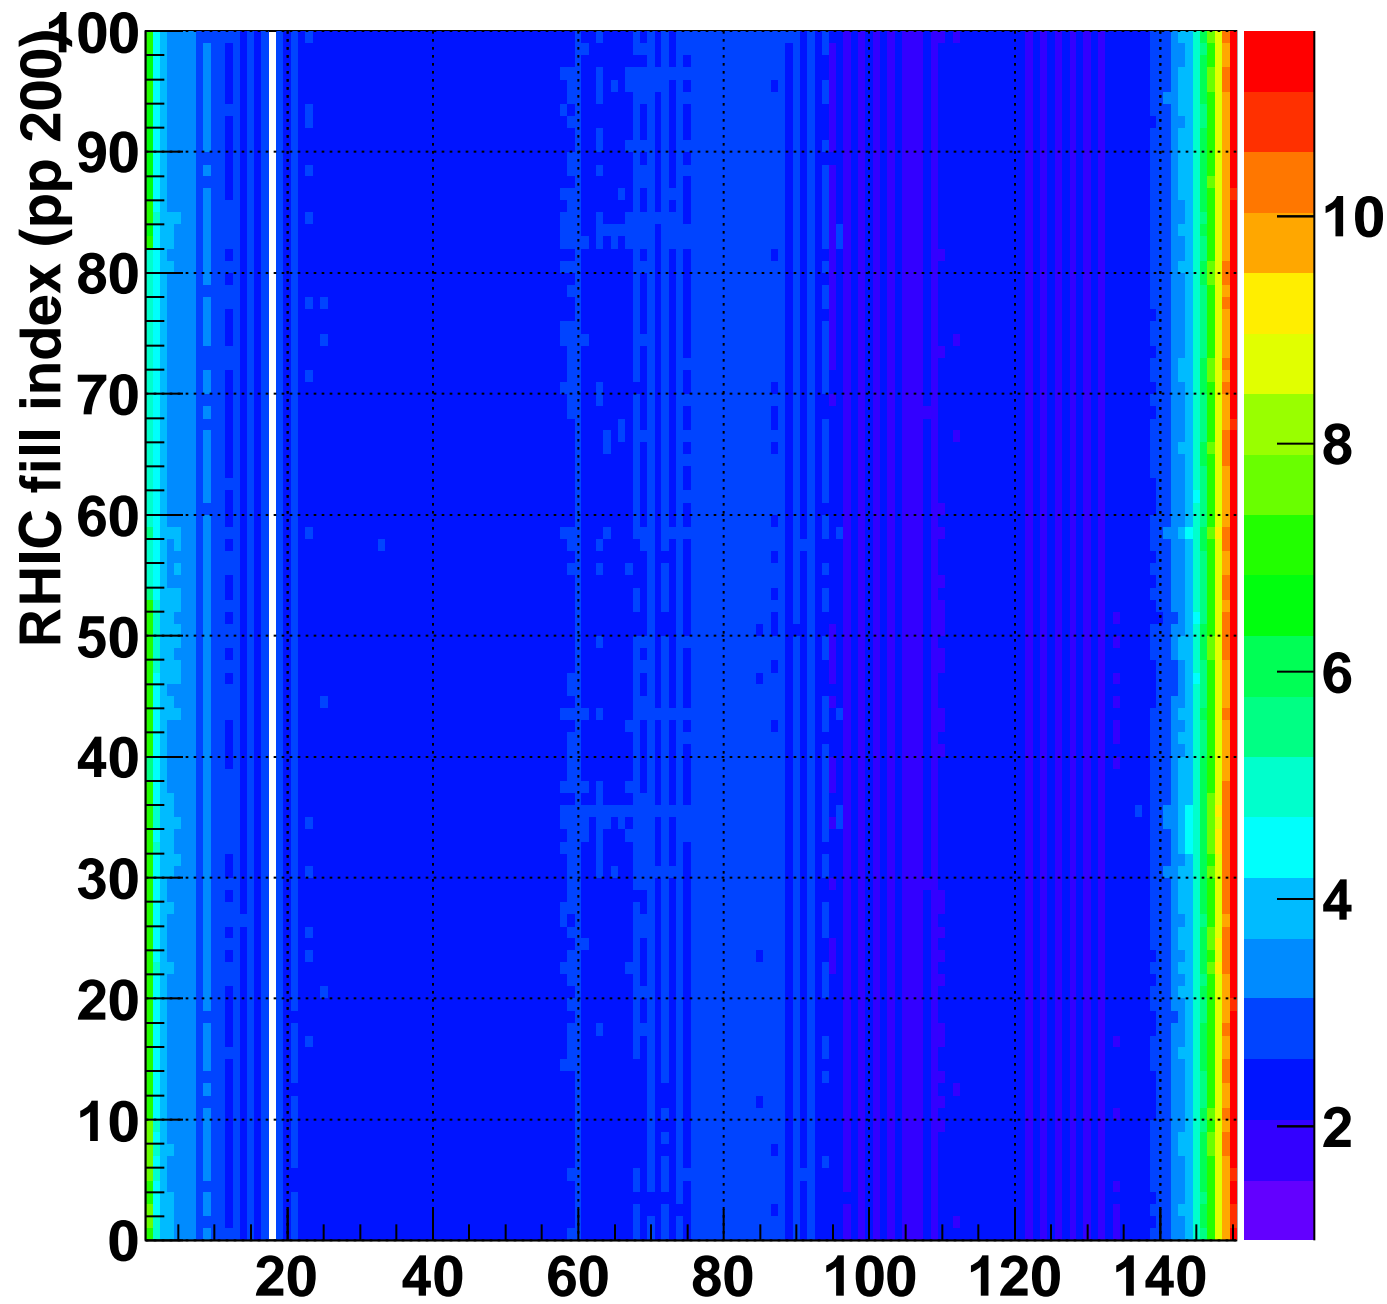

Rms of ped residuum (ADC), BSMDE mod=89, good strips

Entries 14900

Wed Sep 15 18:01:34 2010

strip index, (1=softId 13201)

Bad strips (color=error bits), BSMDE mod=89

Entries 100

Wed Sep 15 18:01:34 2010

strip index, (1=softld 13201)

Mpv of ped residuum (ADC), BSMDP mod=89, good strips

Entries 1506

Wed Sep 15 18:01:34 2010

Rms of ped residuum (ADC), BSMDP mod=89, good strips

Entries 15000

Wed Sep 15 18:01:34 2010

strip index, (1=softId 13201)

Bad strips (color=error bits), BSMDE mod=89

Entries 0

Wed Sep 15 18:01:34 2010