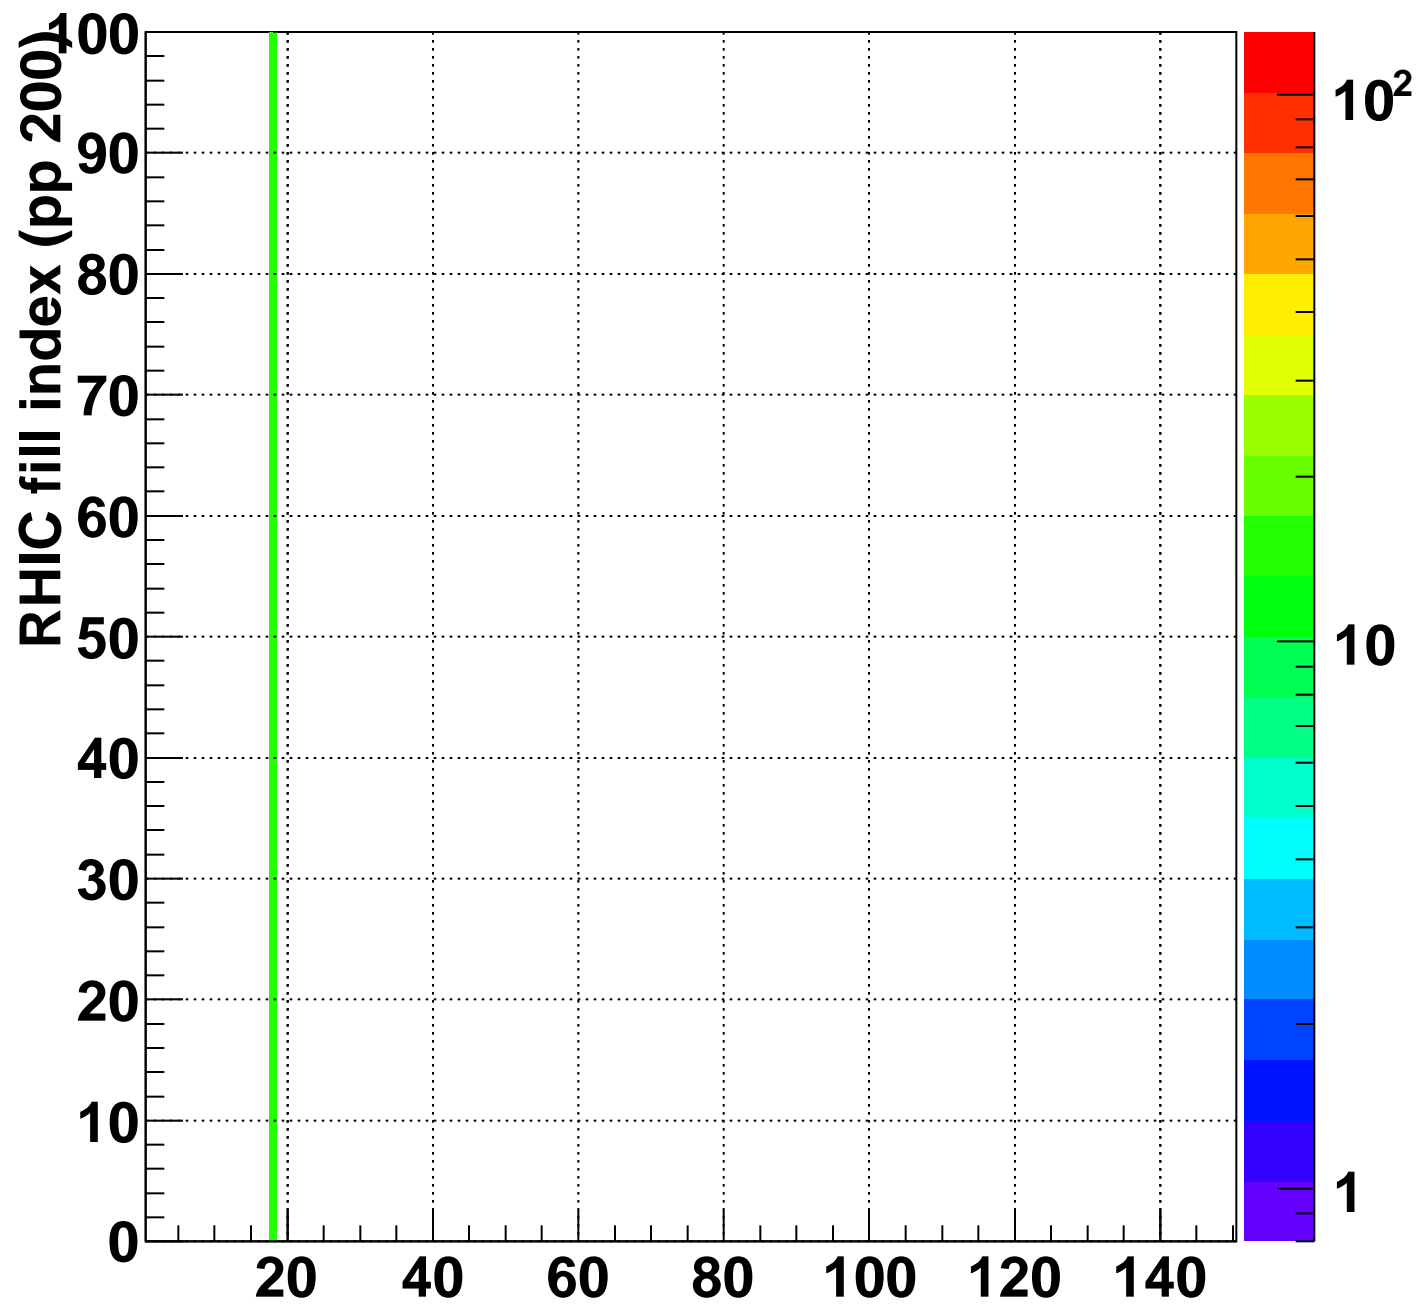

Rms of ped residuum (ADC), BSMDE mod=89, good strips

Entries 14900

Wed Sep 15 18:01:34 2010

strip index, (1=softId 13201)

Bad strips (color=error bits), BSMDE mod=89

Entries 100

Wed Sep 15 18:01:34 2010

strip index, (1=softld 13201)

Mpv of ped residuum (ADC), BSMDP mod=89, good strips

Entries 1506

Wed Sep 15 18:01:34 2010

Rms of ped residuum (ADC), BSMDP mod=89, good strips

Entries 15000

Wed Sep 15 18:01:34 2010

strip index, (1=softId 13201)

Bad strips (color=error bits), BSMDE mod=89

Entries 0

Wed Sep 15 18:01:34 2010