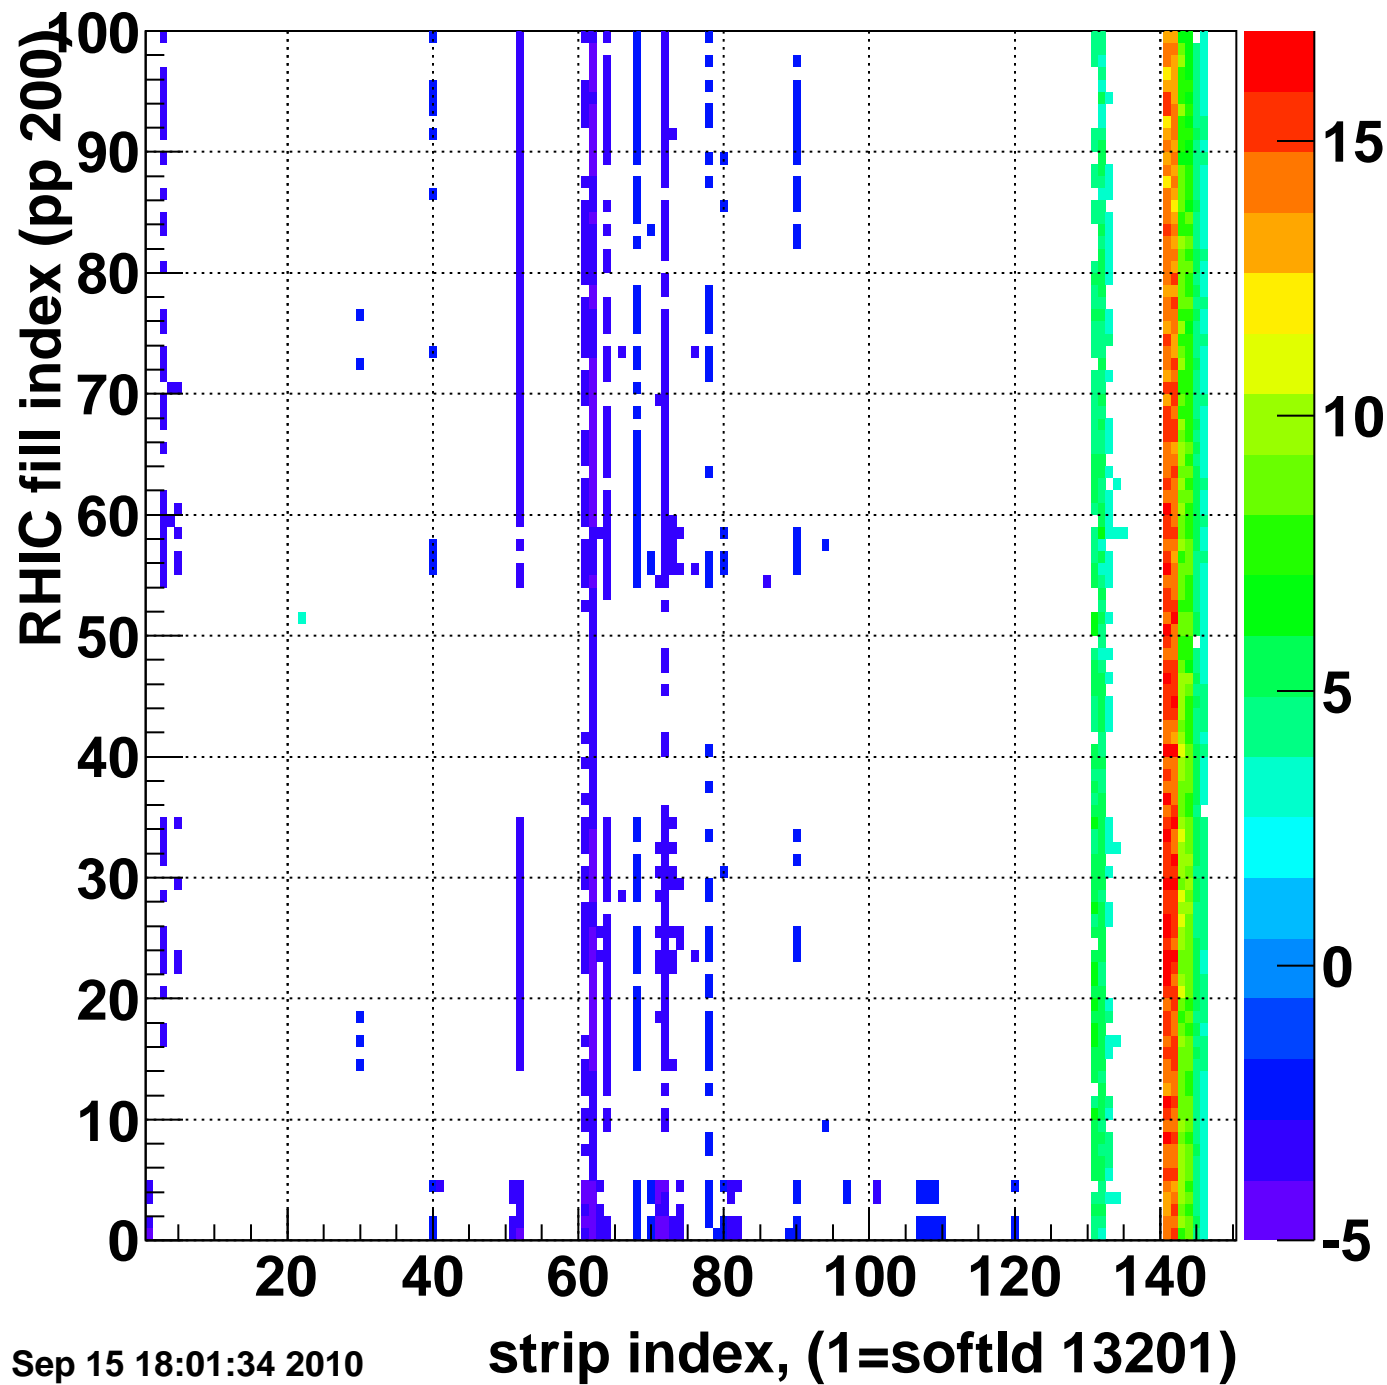

Rms of ped residuum (ADC), BSMDE mod=89, good strips

Entries 14900

Wed Sep 15 18:01:34 2010

strip index, (1=softId 13201)

Bad strips (color=error bits), BSMDE mod=89

Entries 100

Wed Sep 15 18:01:34 2010

strip index, (1=softld 13201)

Mpv of ped residuum (ADC), BSMDP mod=89, good strips

Entries 1506

Wed Sep 15 18:01:34 2010

Rms of ped residuum (ADC), BSMDP mod=89, good strips

Entries 15000

Wed Sep 15 18:01:34 2010

strip index, (1=softId 13201)

Bad strips (color=error bits), BSMDE mod=89

Entries 0

Wed Sep 15 18:01:34 2010