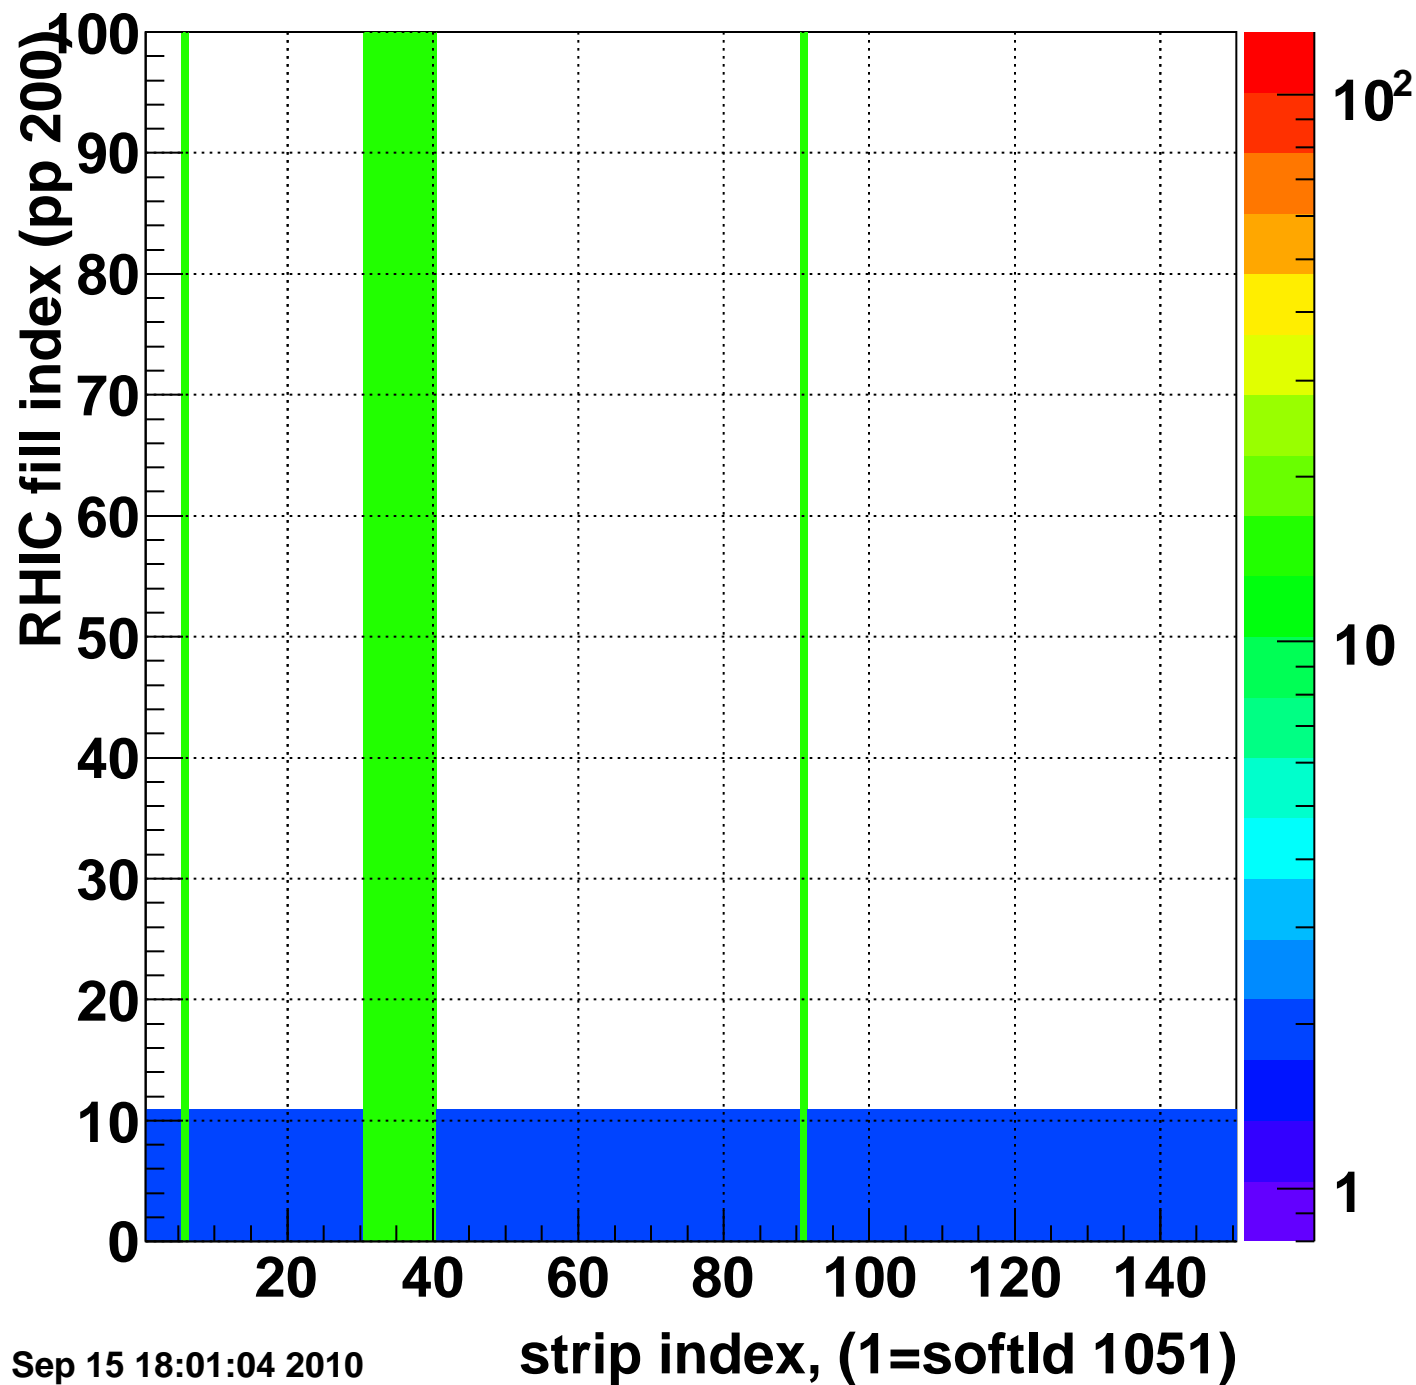

Rms of ped residuum (ADC), BSMDE mod=8, good strips

Entries 12792

Wed Sep 15 18:01:03 2010

Bad strips (color=error bits), BSMDE mod=8

Entries 2208

Wed Sep 15 18:01:04 2010

Rms of ped residuum (ADC), BSMDP mod=8, good strips

Entries 12282

Wed Sep 15 18:01:04 2010

Bad strips (color=error bits), BSMDE mod=8

Entries 2718

Wed Sep 15 18:01:04 2010