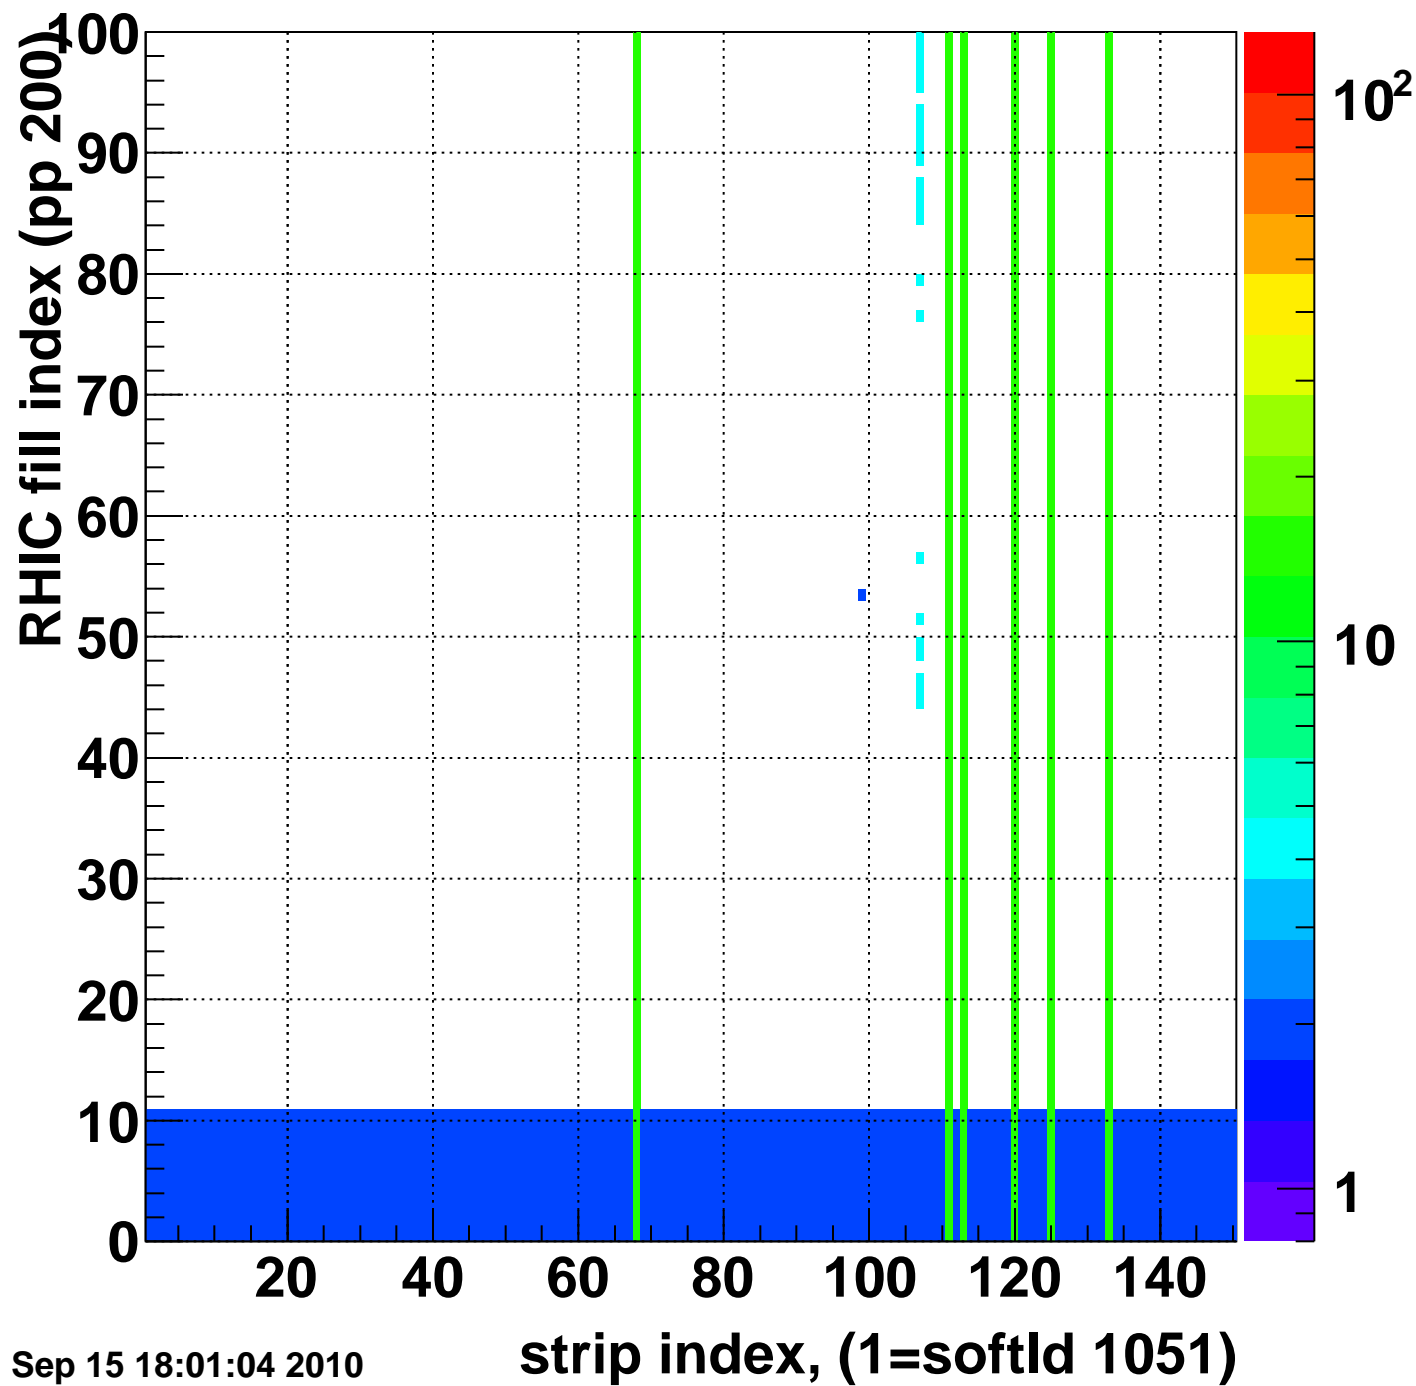

Rms of ped residuum (ADC), BSMDE mod=8, good strips

Entries 12792

Wed Sep 15 18:01:03 2010

Bad strips (color=error bits), BSMDE mod=8

Entries 2208

Wed Sep 15 18:01:04 2010

Rms of ped residuum (ADC), BSMDP mod=8, good strips

Entries 12282

Wed Sep 15 18:01:04 2010

Bad strips (color=error bits), BSMDE mod=8

Entries 2718

Wed Sep 15 18:01:04 2010