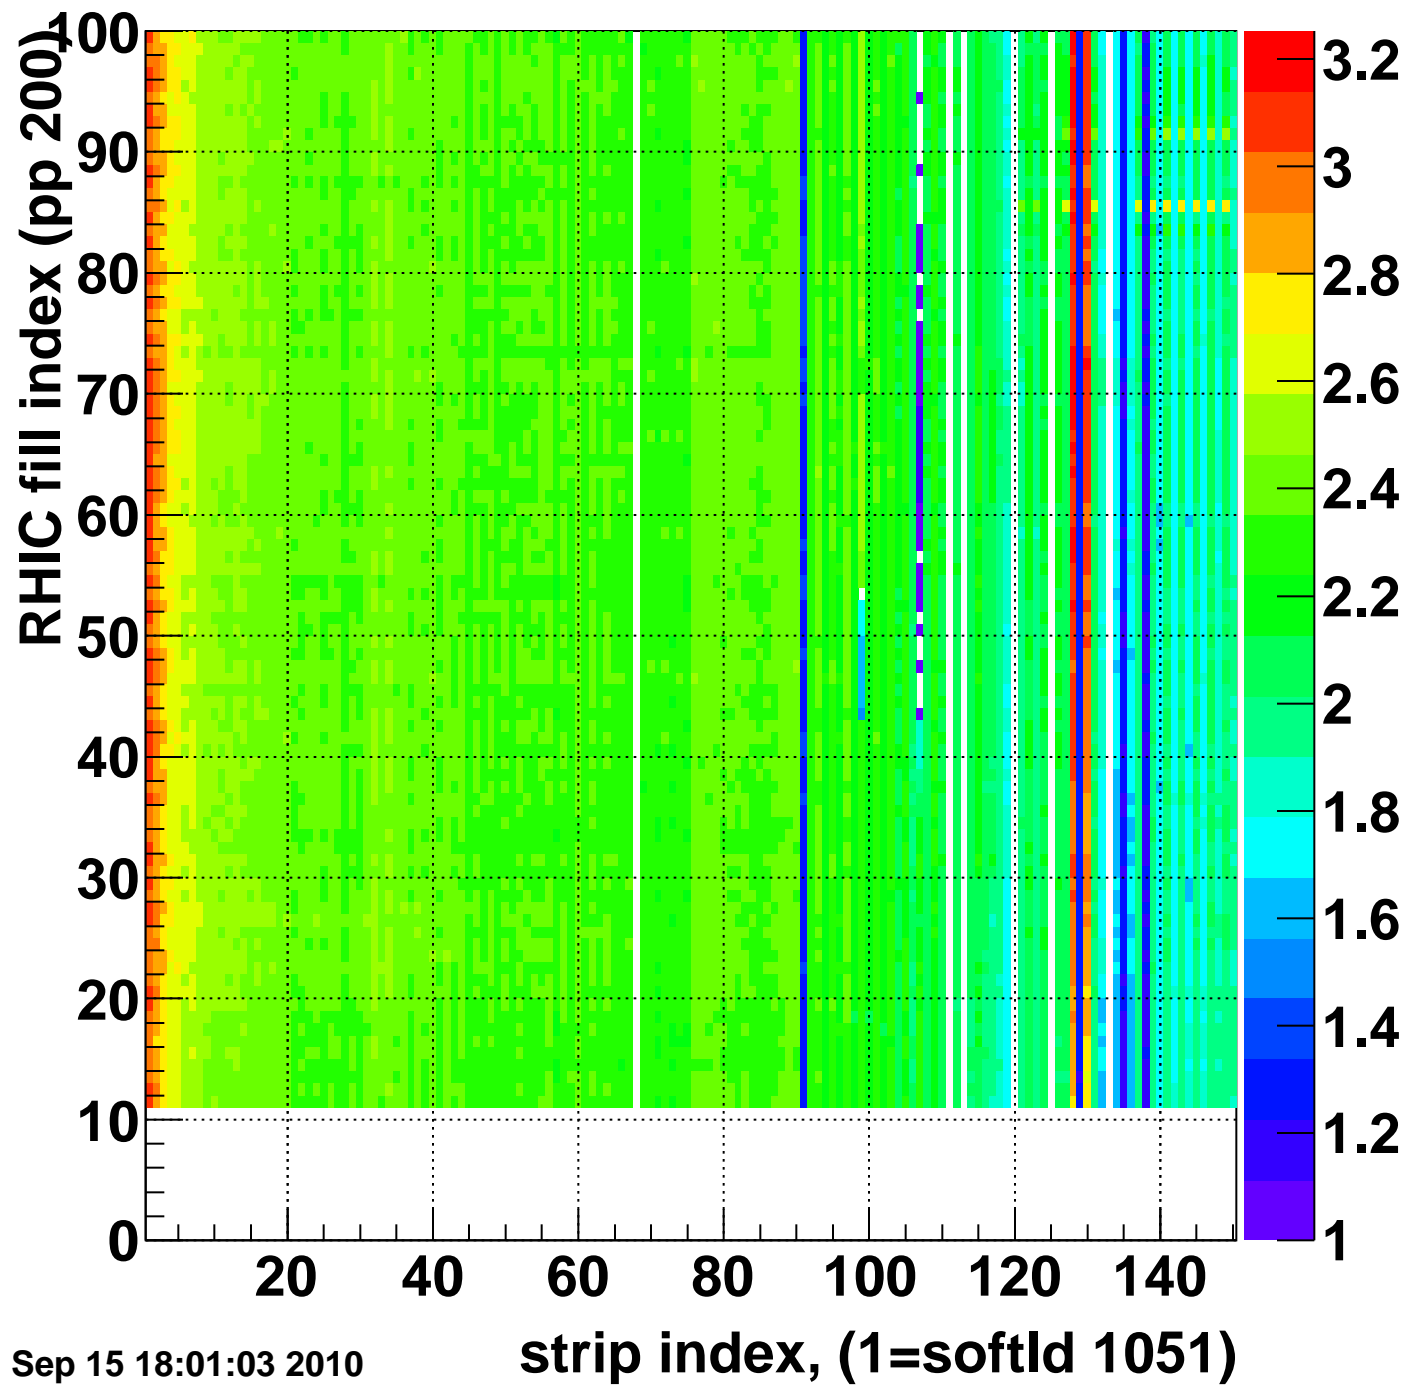

Rms of ped residuum (ADC), BSMDE mod=8, good strips

Entries 12792

Wed Sep 15 18:01:03 2010

Bad strips (color=error bits), BSMDE mod=8

Entries 2208

Wed Sep 15 18:01:04 2010

Rms of ped residuum (ADC), BSMDP mod=8, good strips

Entries 12282

Wed Sep 15 18:01:04 2010

Bad strips (color=error bits), BSMDE mod=8

Entries 2718

Wed Sep 15 18:01:04 2010