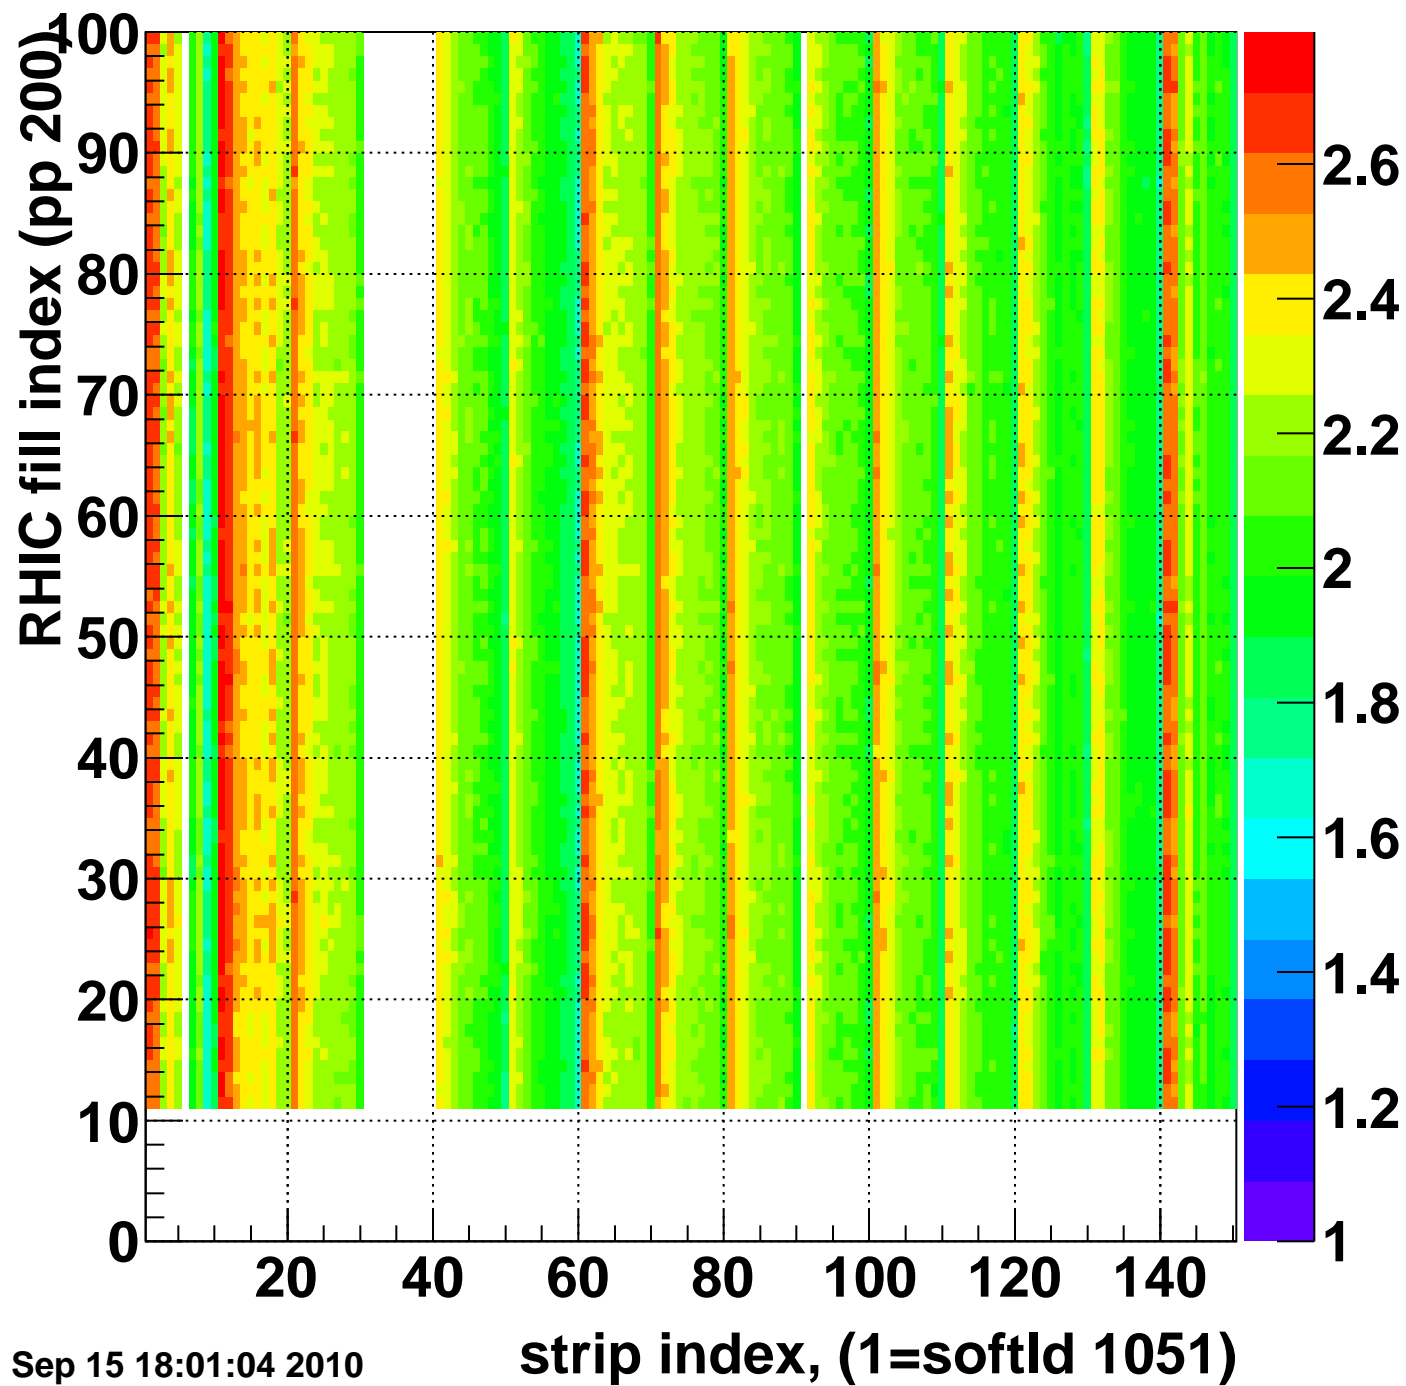

Rms of ped residuum (ADC), BSMDE mod=8, good strips

Entries 12792

Wed Sep 15 18:01:03 2010

Bad strips (color=error bits), BSMDE mod=8

Entries 2208

Wed Sep 15 18:01:04 2010

Rms of ped residuum (ADC), BSMDP mod=8, good strips

Entries 12282

Wed Sep 15 18:01:04 2010

Bad strips (color=error bits), BSMDE mod=8

Entries 2718

Wed Sep 15 18:01:04 2010