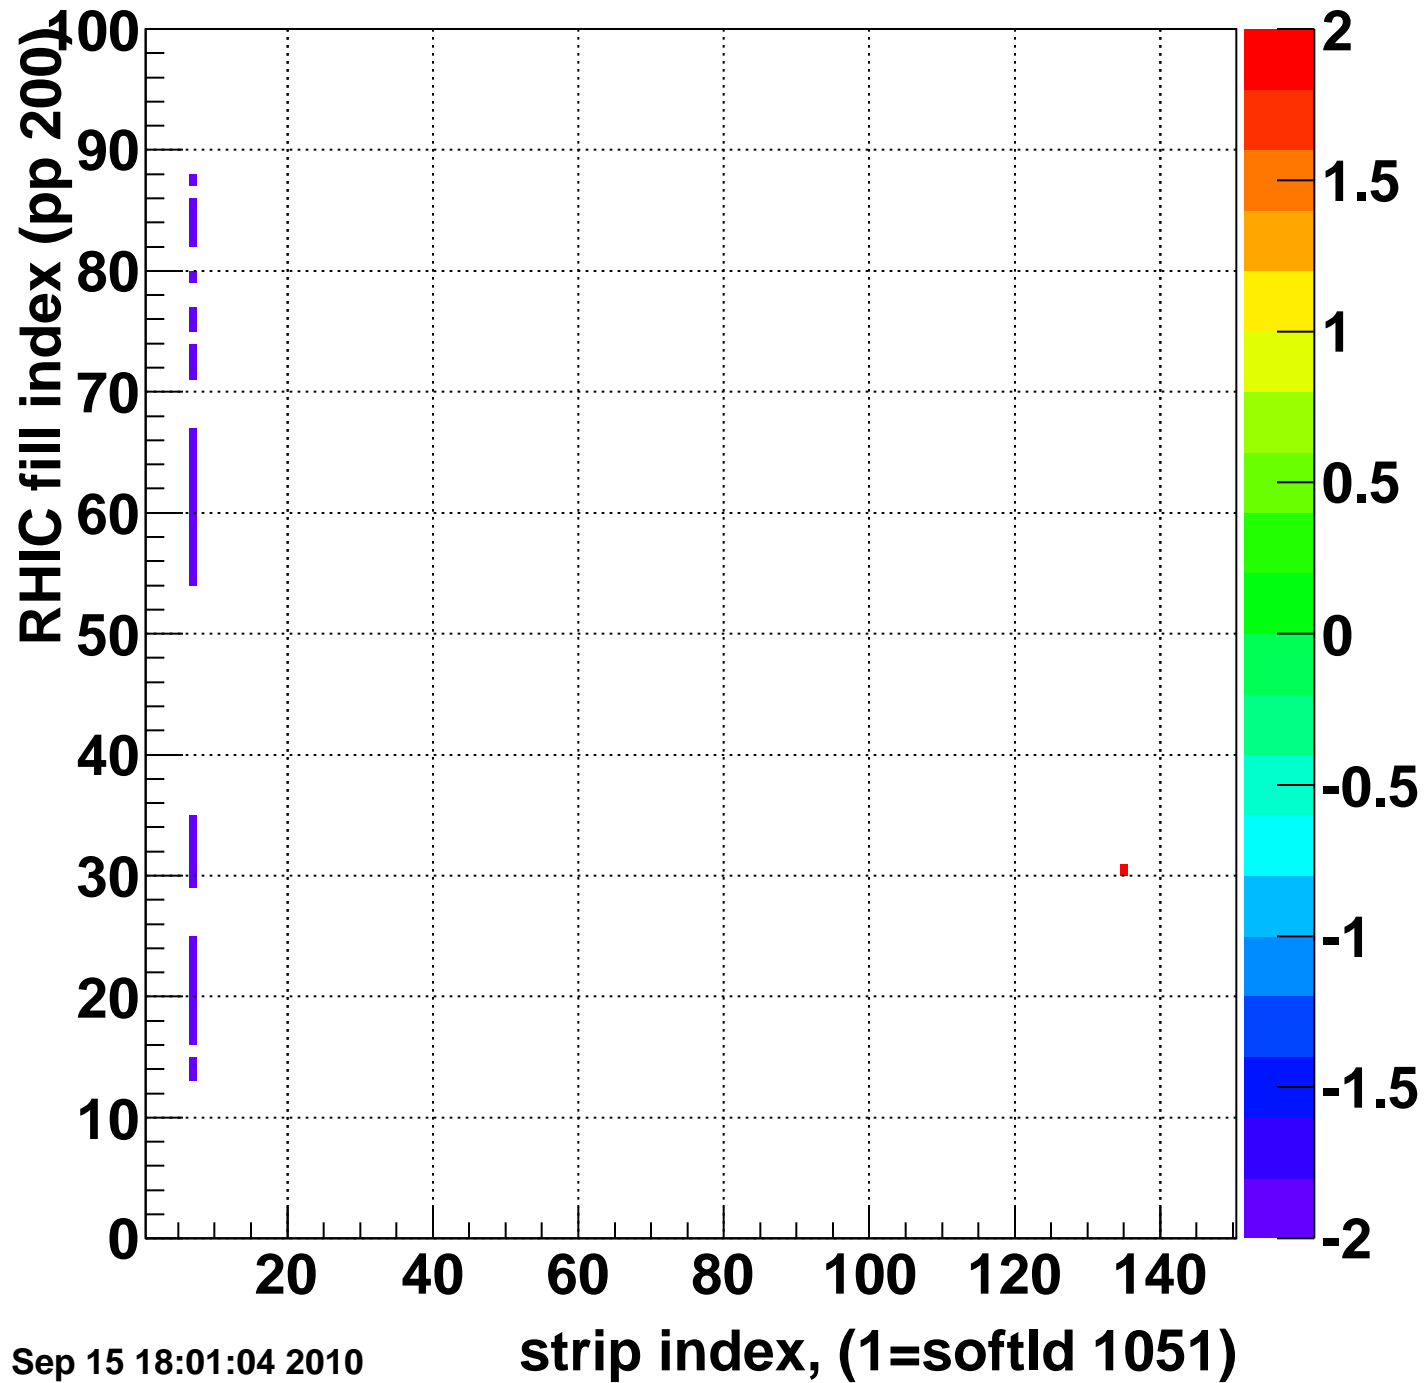

Rms of ped residuum (ADC), BSMDE mod=8, good strips

Entries 12792

Wed Sep 15 18:01:03 2010

Bad strips (color=error bits), BSMDE mod=8

Entries 2208

Wed Sep 15 18:01:04 2010

Rms of ped residuum (ADC), BSMDP mod=8, good strips

Entries 12282

Wed Sep 15 18:01:04 2010

Bad strips (color=error bits), BSMDE mod=8

Entries 2718

Wed Sep 15 18:01:04 2010