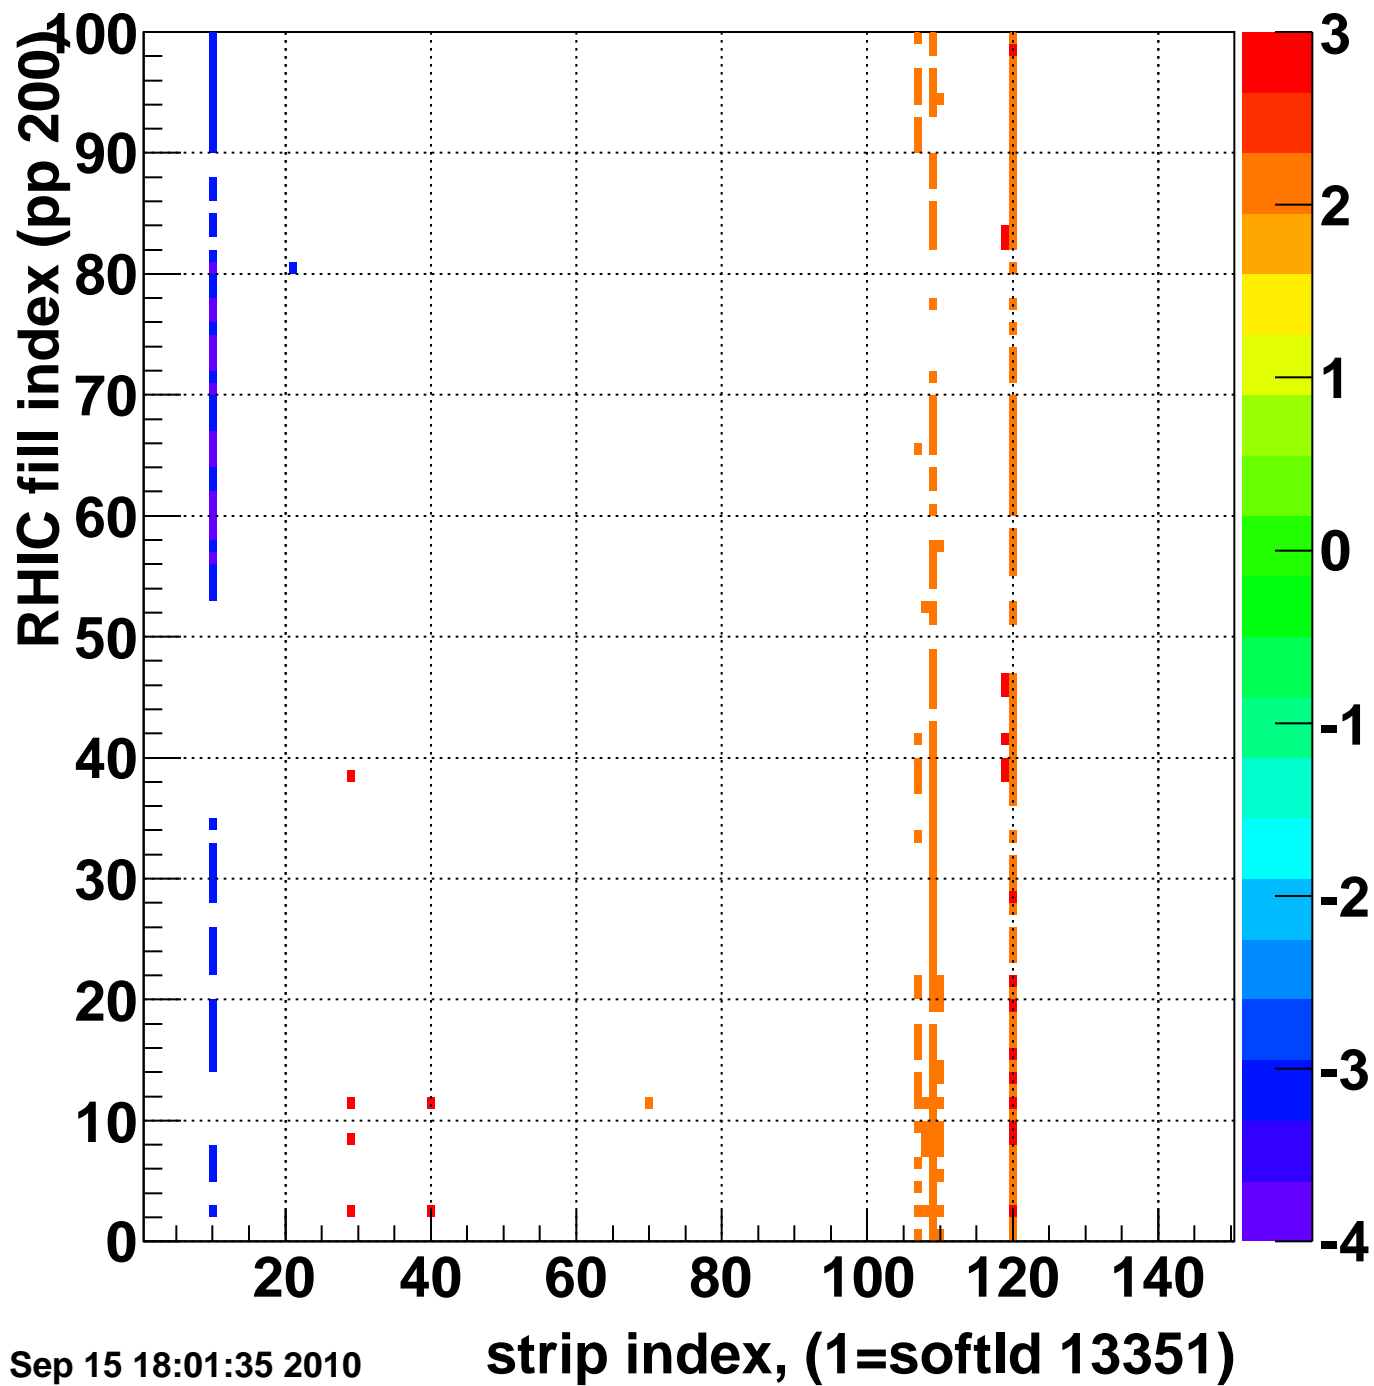

Rms of ped residuum (ADC), BSMDE mod=90, good strips

Entries 15000

Wed Sep 15 18:01:34 2010

Bad strips (color=error bits), BSMDE mod=90

Entries 0

Wed Sep 15 18:01:35 2010

Rms of ped residuum (ADC), BSMDP mod=90, good strips

Entries 15000

Wed Sep 15 18:01:35 2010

strip index, (1=softId 13351)

Bad strips (color=error bits), BSMDE mod=90

Entries 0

Wed Sep 15 18:01:35 2010