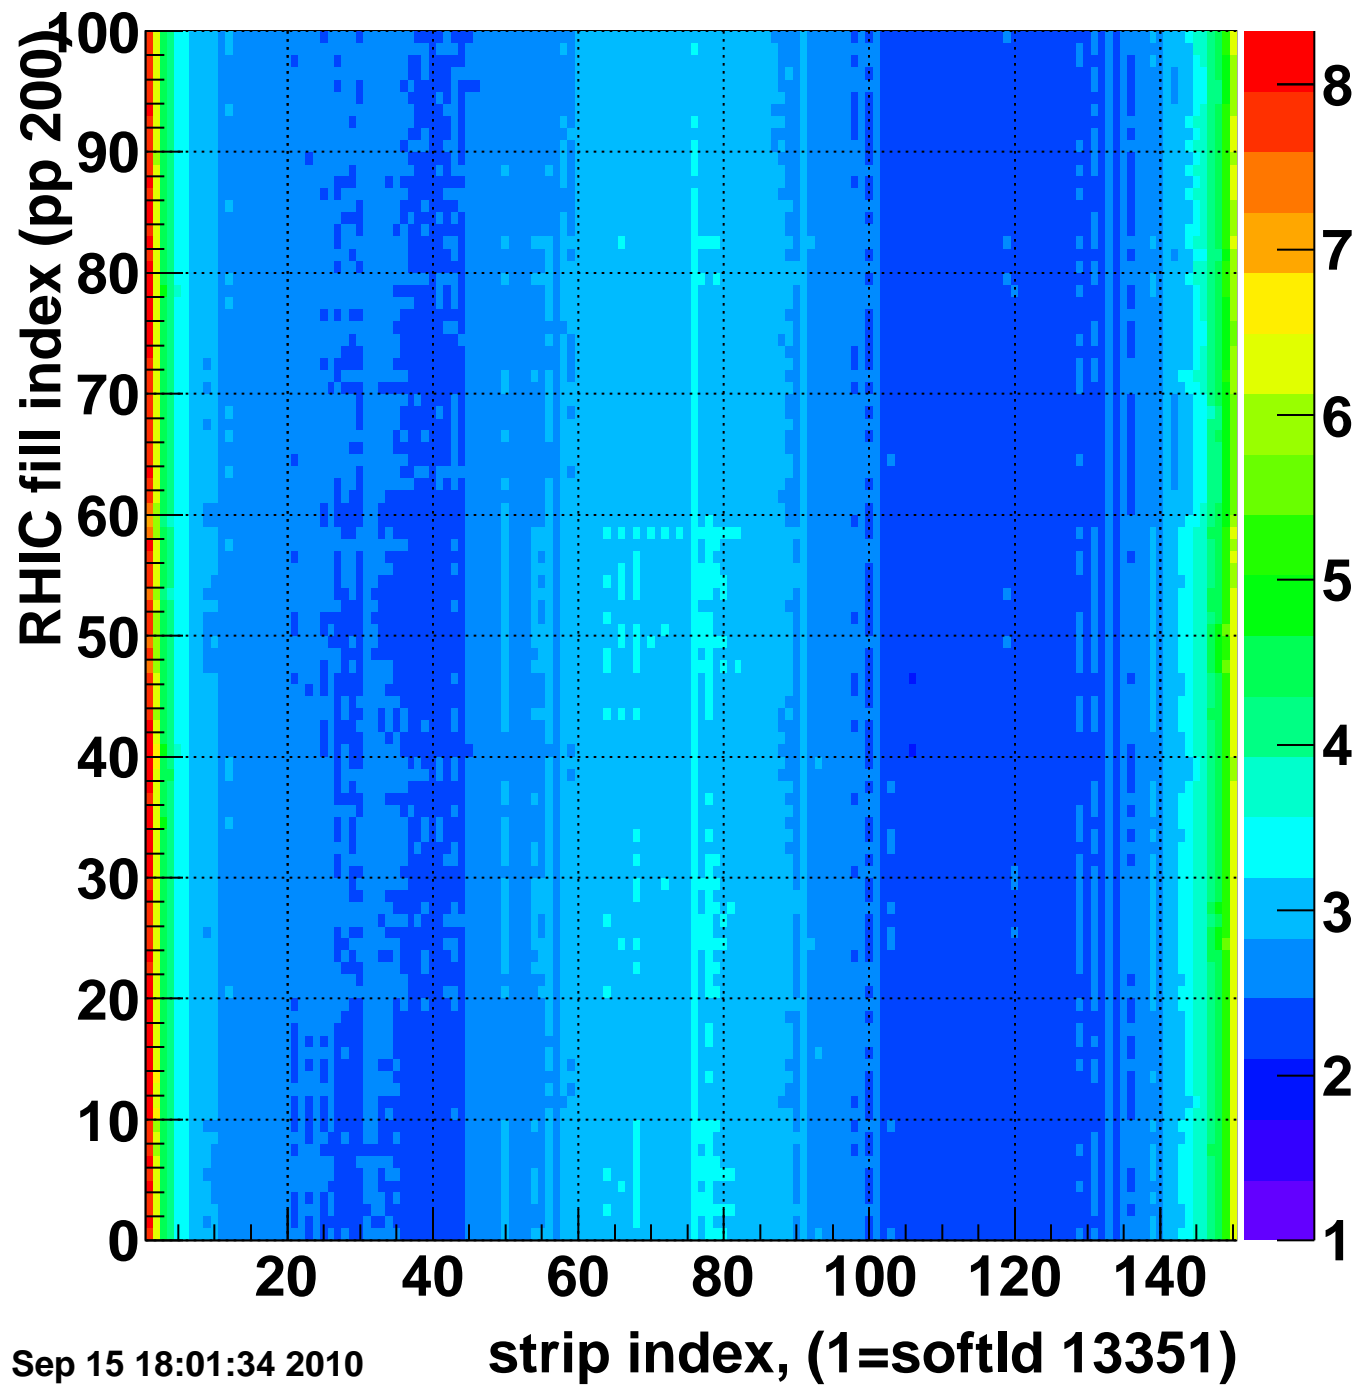

Rms of ped residuum (ADC), BSMDE mod=90, good strips

Entries 15000

Wed Sep 15 18:01:34 2010

Bad strips (color=error bits), BSMDE mod=90

Entries 0

Wed Sep 15 18:01:35 2010

Rms of ped residuum (ADC), BSMDP mod=90, good strips

Entries 15000

Wed Sep 15 18:01:35 2010

strip index, (1=softId 13351)

Bad strips (color=error bits), BSMDE mod=90

Entries 0

Wed Sep 15 18:01:35 2010