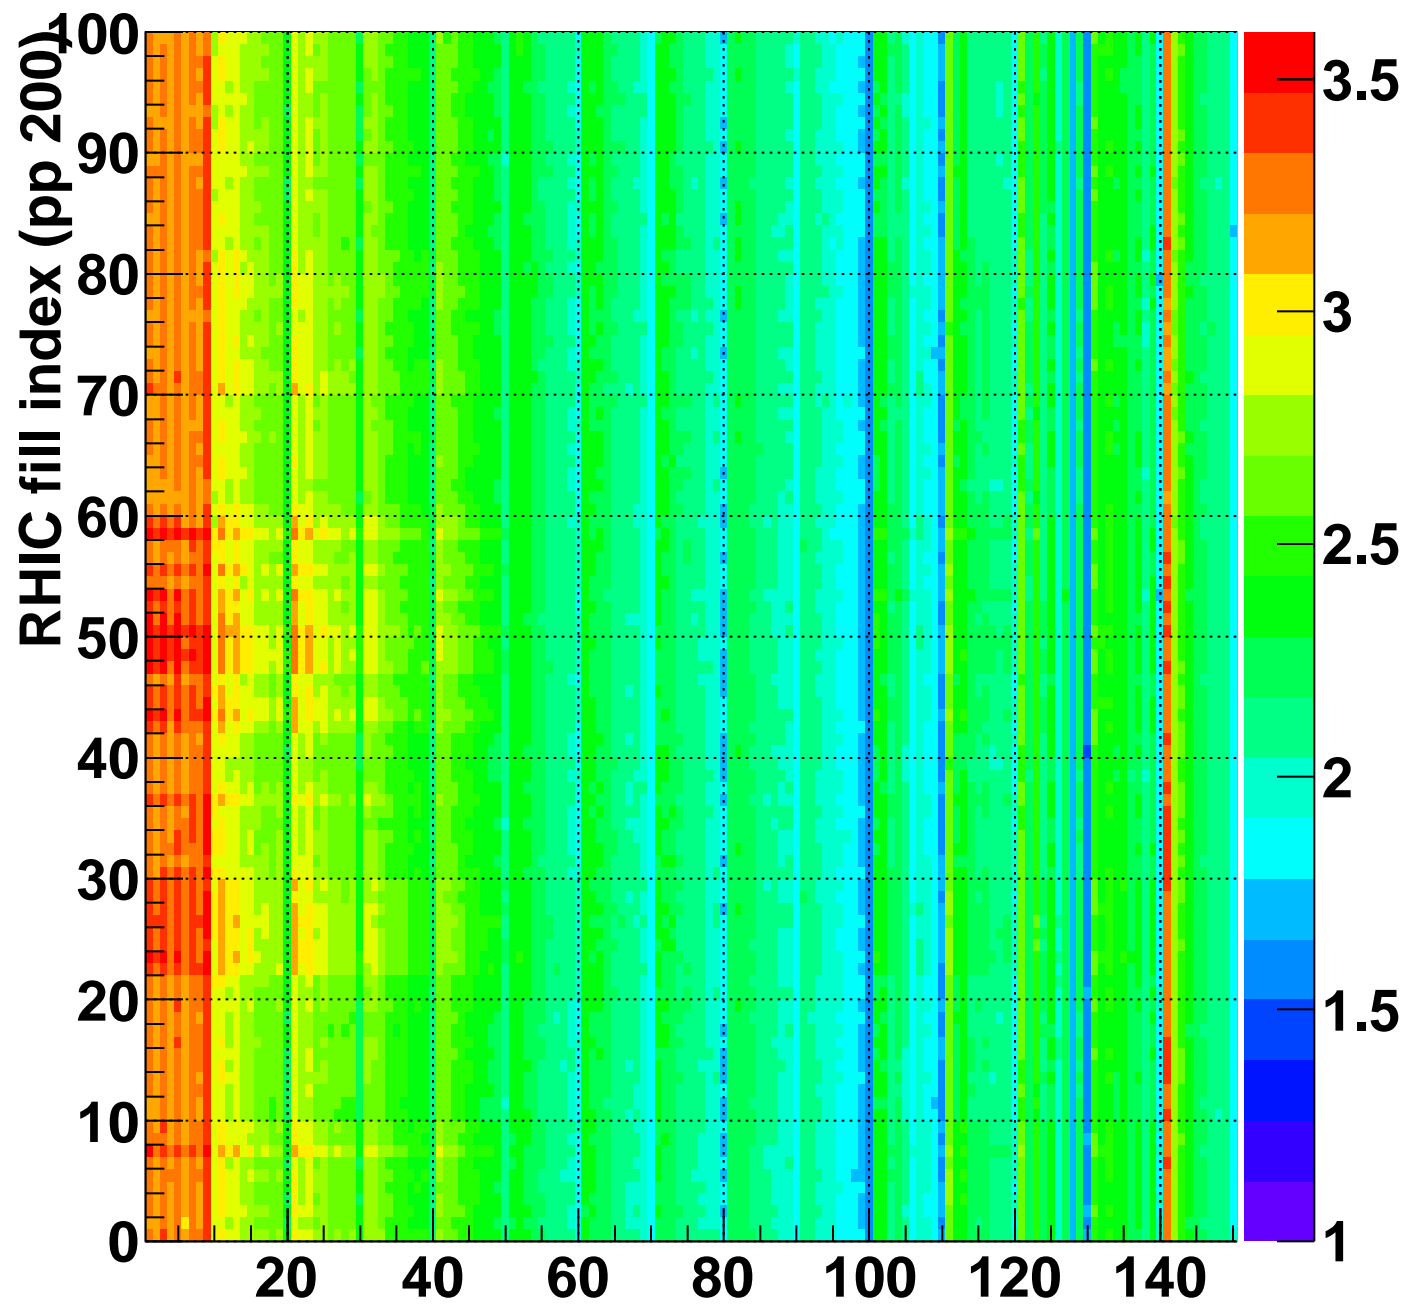

Rms of ped residuum (ADC), BSMDE mod=90, good strips

Entries 15000

Wed Sep 15 18:01:34 2010

Bad strips (color=error bits), BSMDE mod=90

Entries 0

Wed Sep 15 18:01:35 2010

Rms of ped residuum (ADC), BSMDP mod=90, good strips

Entries 15000

Wed Sep 15 18:01:35 2010

strip index, (1=softId 13351)

Bad strips (color=error bits), BSMDE mod=90

Entries 0

Wed Sep 15 18:01:35 2010