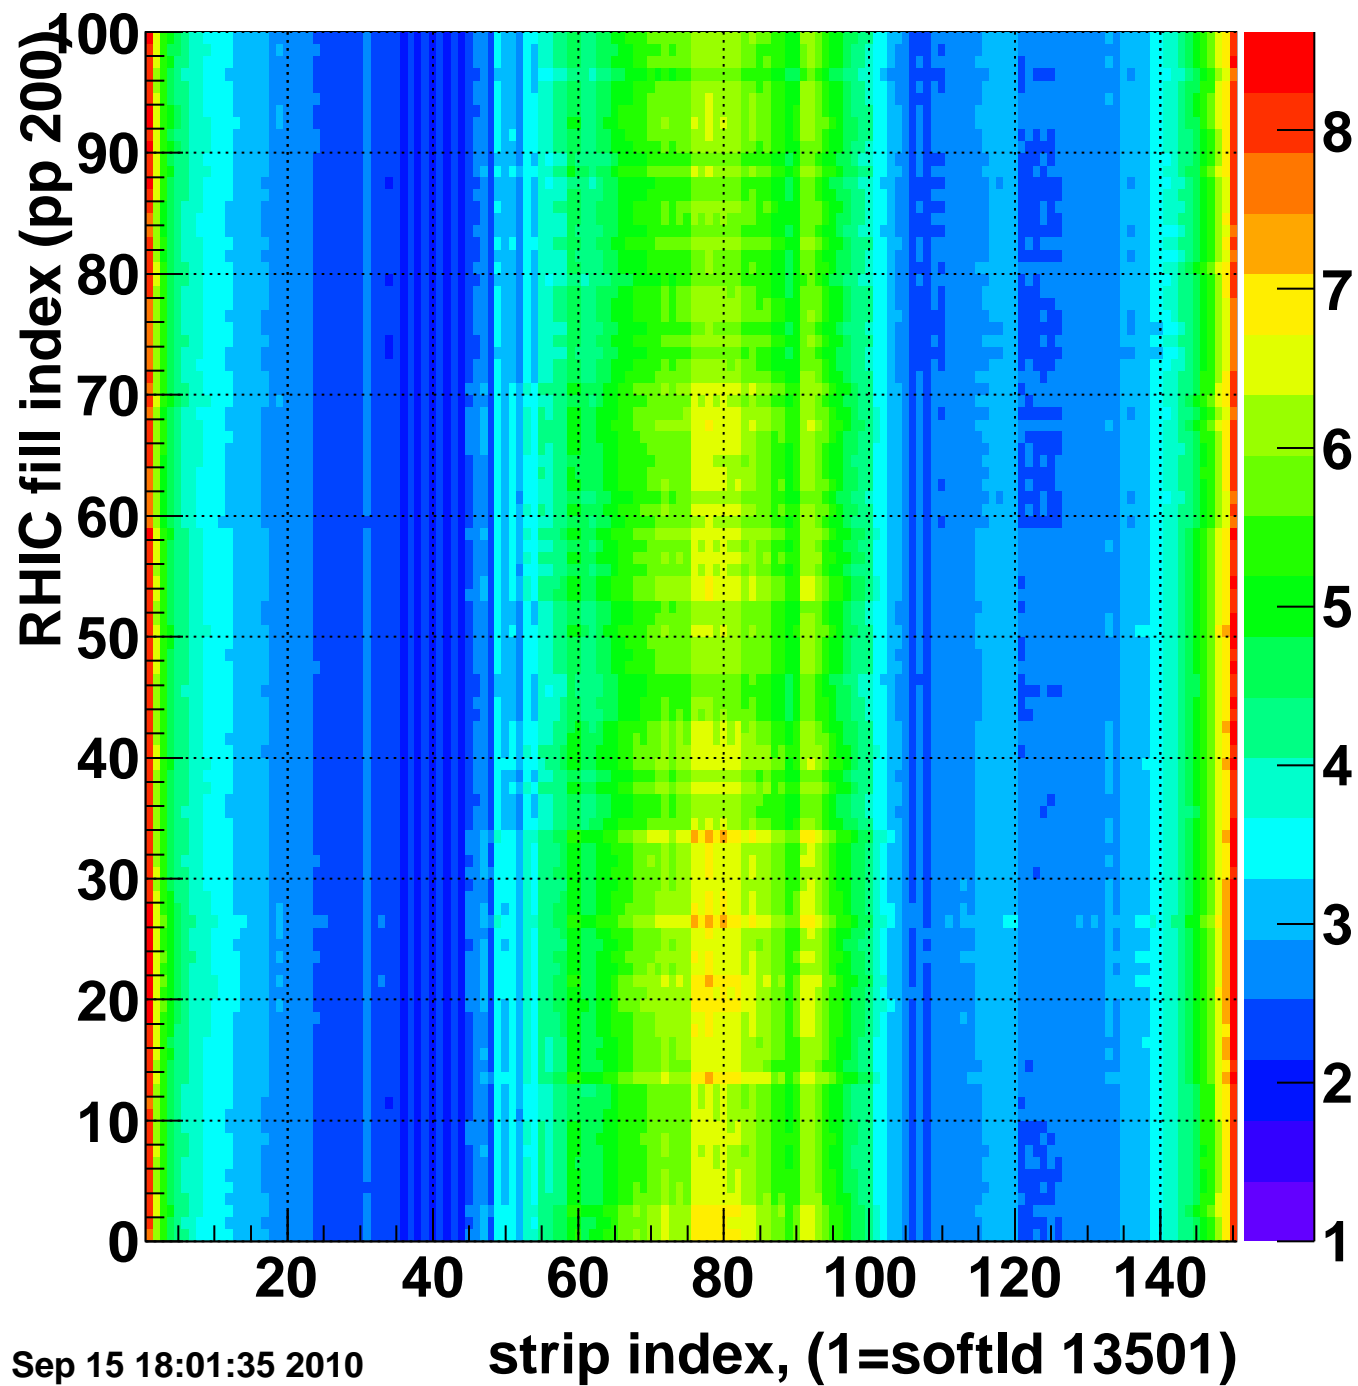

Rms of ped residuum (ADC), BSMDE mod=91, good strips

Entries 15000

Wed Sep 15 18:01:35 2010

Bad strips (color=error bits), BSMDE mod=91

Entries 0

Wed Sep 15 18:01:35 2010

Rms of ped residuum (ADC), BSMDP mod=91, good strips

Entries 7500

Wed Sep 15 18:01:35 2010

strip index, (1=softId 13501)

Bad strips (color=error bits), BSMDE mod=91

Entries 7500

Wed Sep 15 18:01:35 2010

strip index, (1=softId 13501)