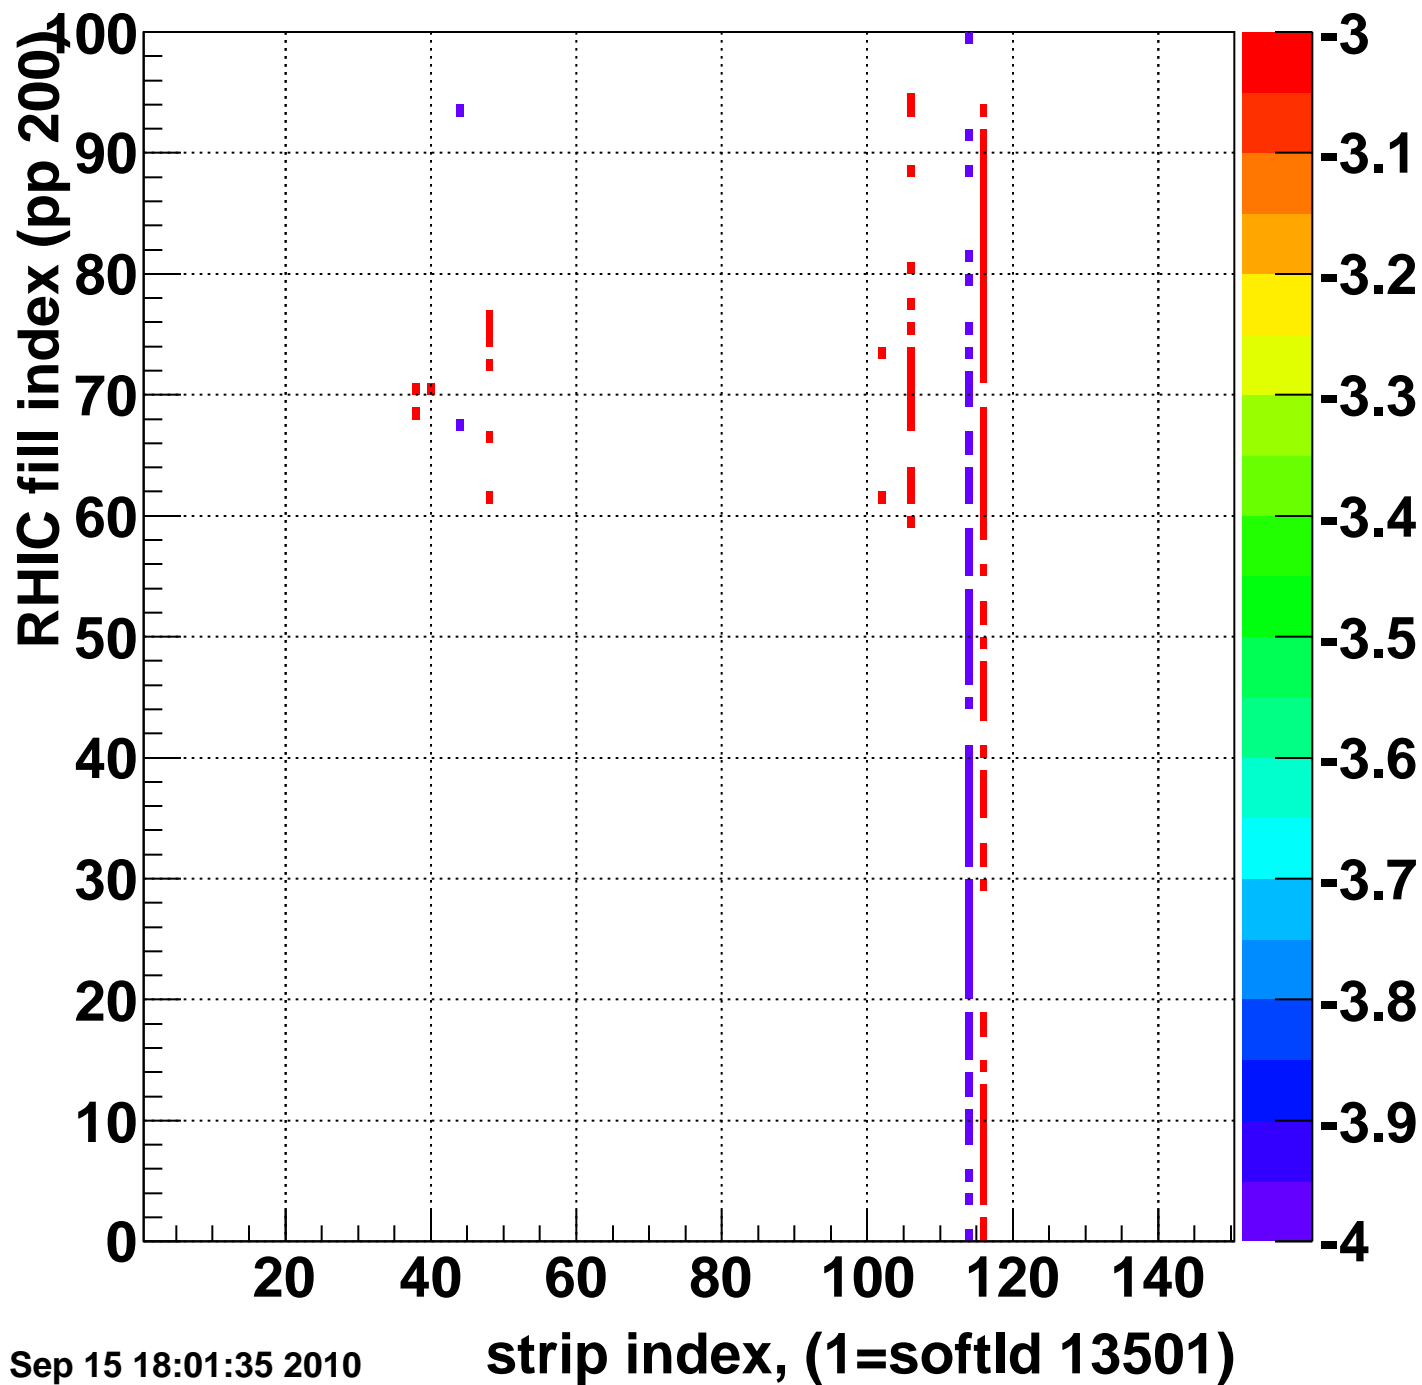

Rms of ped residuum (ADC), BSMDE mod=91, good strips

Entries 15000

Wed Sep 15 18:01:35 2010

Bad strips (color=error bits), BSMDE mod=91

Entries 0

Wed Sep 15 18:01:35 2010

Rms of ped residuum (ADC), BSMDP mod=91, good strips

Entries 7500

Wed Sep 15 18:01:35 2010

strip index, (1=softId 13501)

Bad strips (color=error bits), BSMDE mod=91

Entries 7500

Wed Sep 15 18:01:35 2010

strip index, (1=softId 13501)