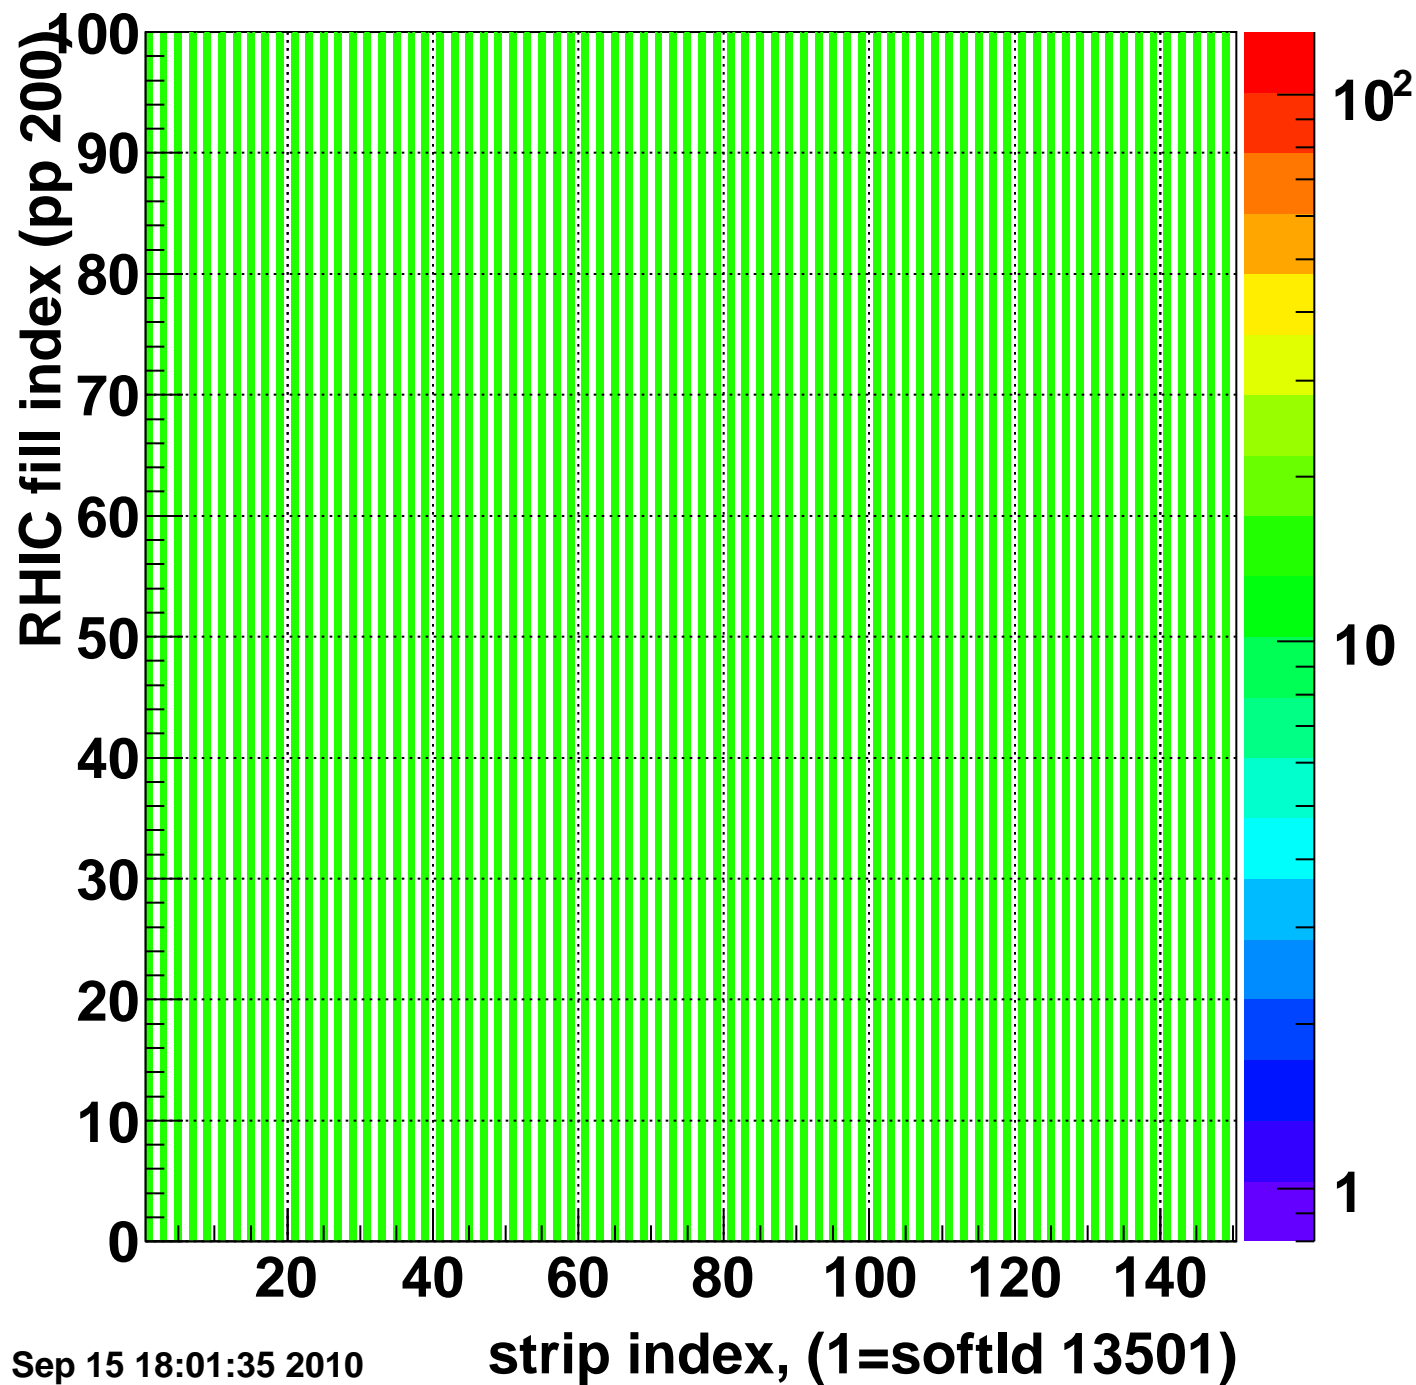

Rms of ped residuum (ADC), BSMDE mod=91, good strips

Entries 15000

Wed Sep 15 18:01:35 2010

Bad strips (color=error bits), BSMDE mod=91

Entries 0

Wed Sep 15 18:01:35 2010

Rms of ped residuum (ADC), BSMDP mod=91, good strips

Entries 7500

Wed Sep 15 18:01:35 2010

strip index, (1=softId 13501)

Bad strips (color=error bits), BSMDE mod=91

Entries 7500

Wed Sep 15 18:01:35 2010

strip index, (1=softId 13501)