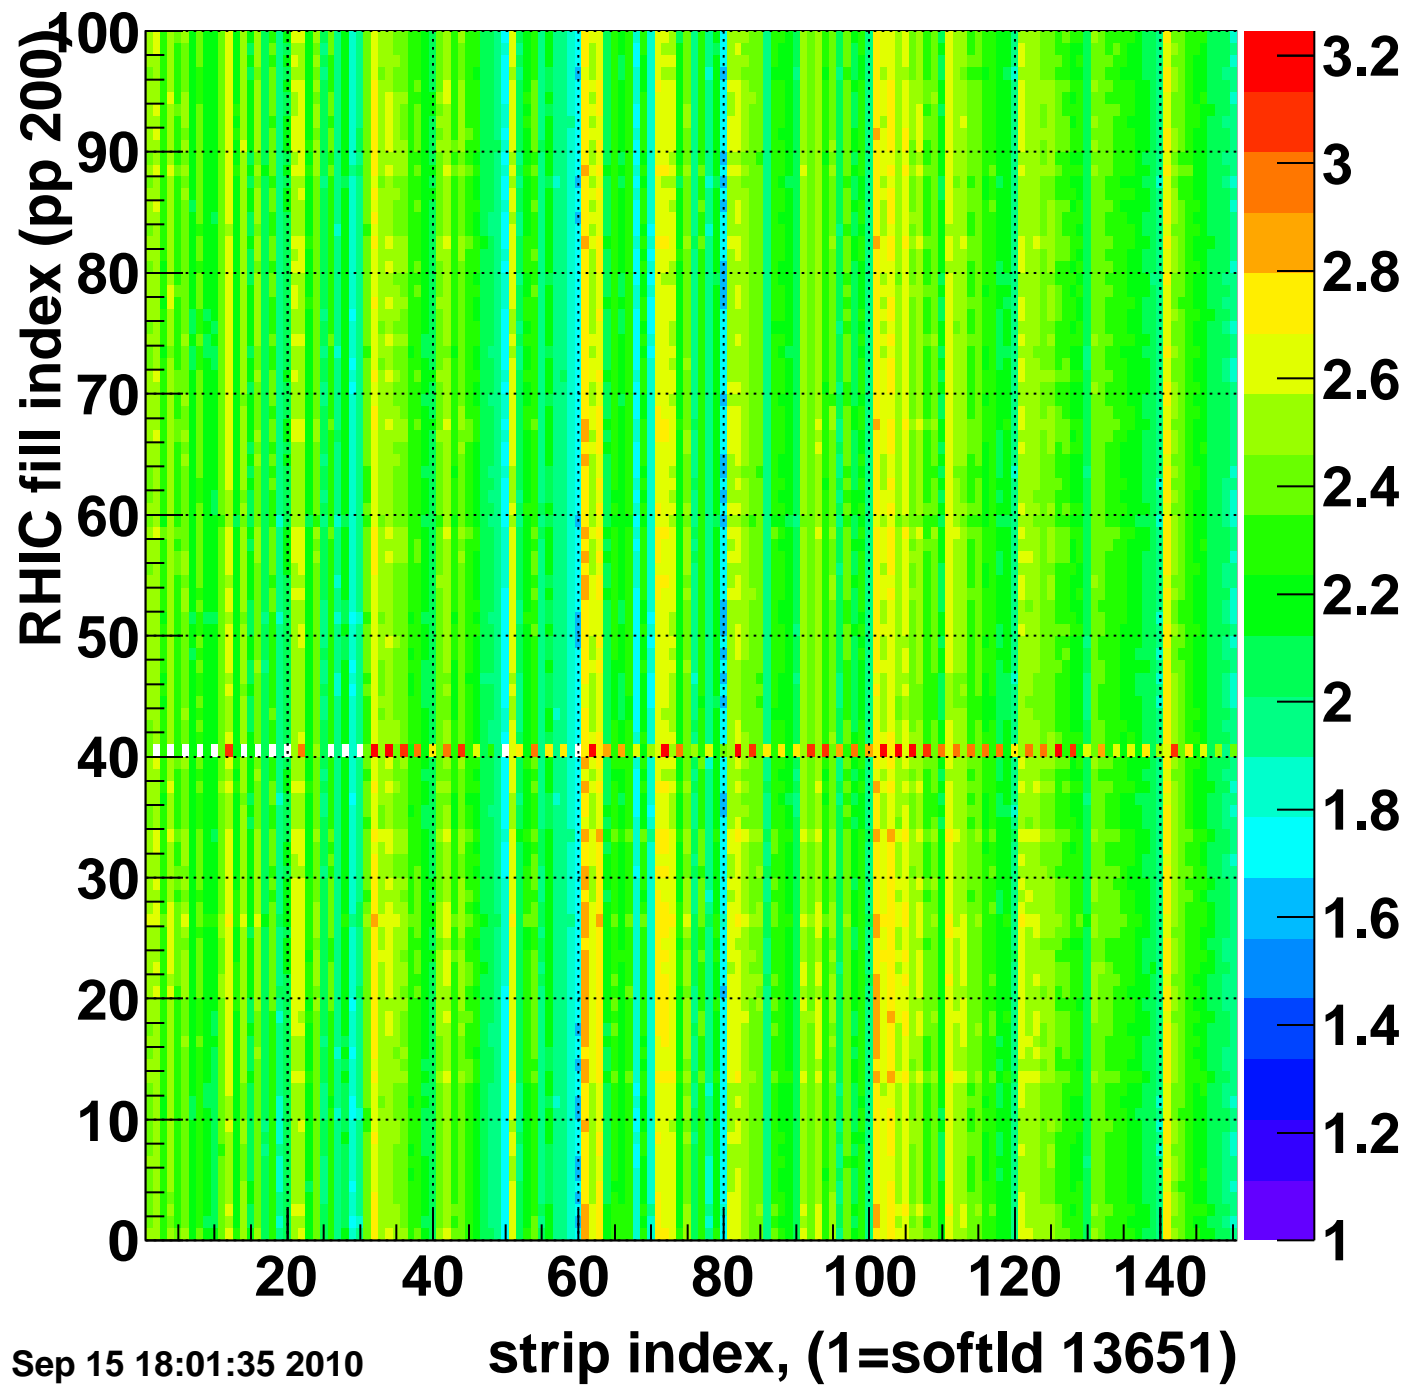

Rms of ped residuum (ADC), BSMDE mod=92, good strips

Entries 15000

Wed Sep 15 18:01:35 2010

Bad strips (color=error bits), BSMDE mod=92

Entries 0

Wed Sep 15 18:01:35 2010

Bad strips (color=error bits), BSMDE mod=92

Entries 14

Wed Sep 15 18:01:36 2010