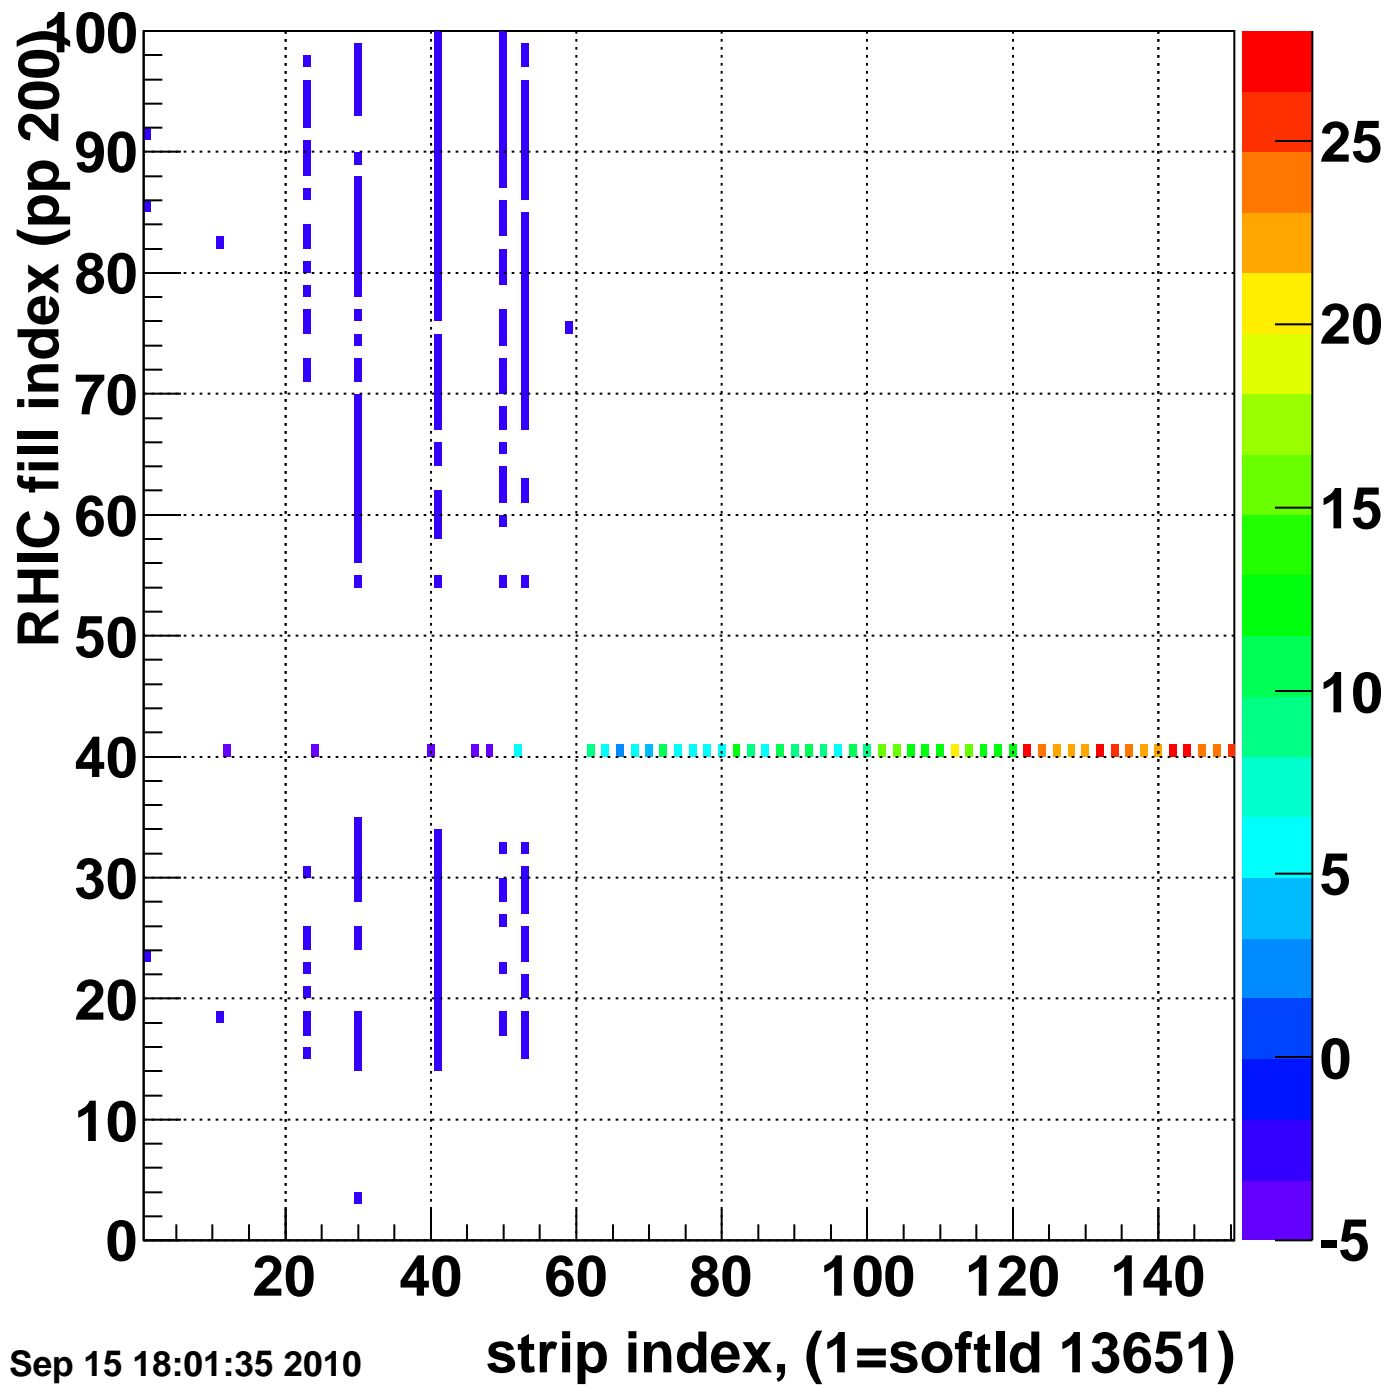

Rms of ped residuum (ADC), BSMDE mod=92, good strips

Entries 15000

Wed Sep 15 18:01:35 2010

Bad strips (color=error bits), BSMDE mod=92

Entries 0

Wed Sep 15 18:01:35 2010

Bad strips (color=error bits), BSMDE mod=92

Entries 14

Wed Sep 15 18:01:36 2010