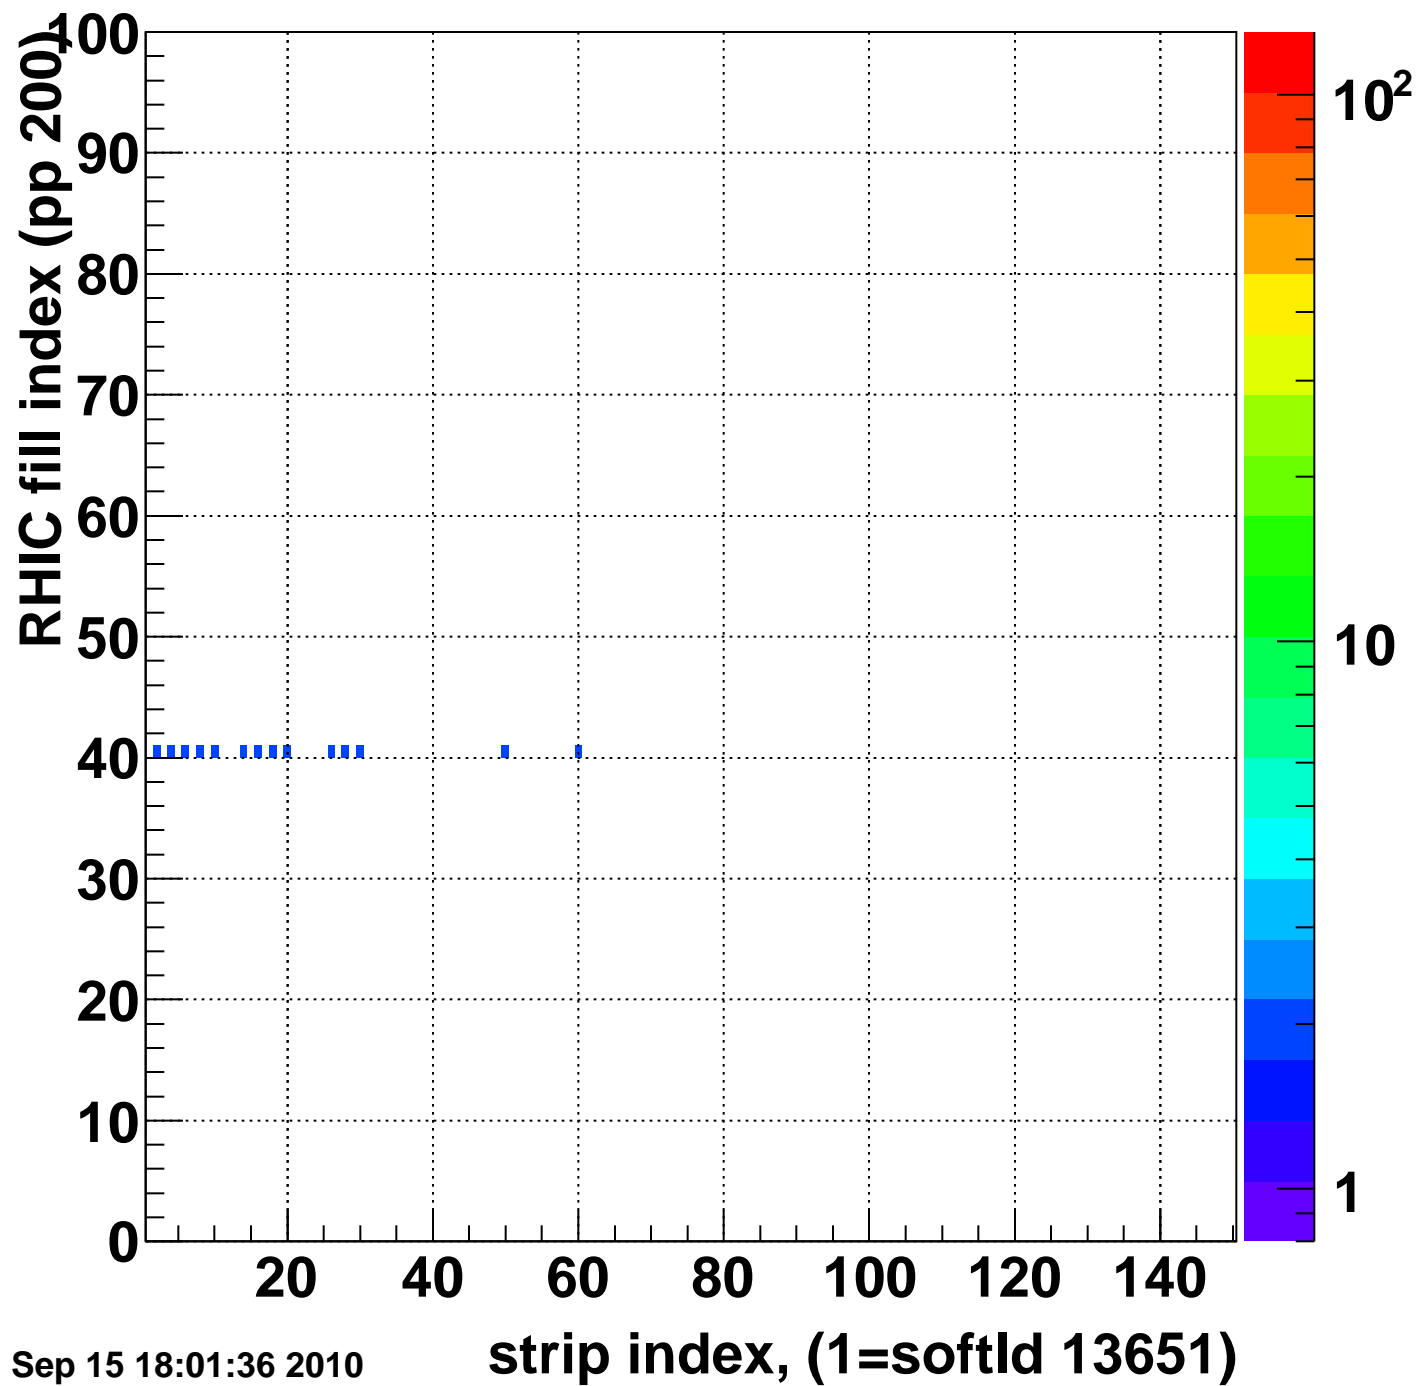

Bad strips (color=error bits), BSMDE mod=92

Entries 14

Wed Sep 15 18:01:36 2010