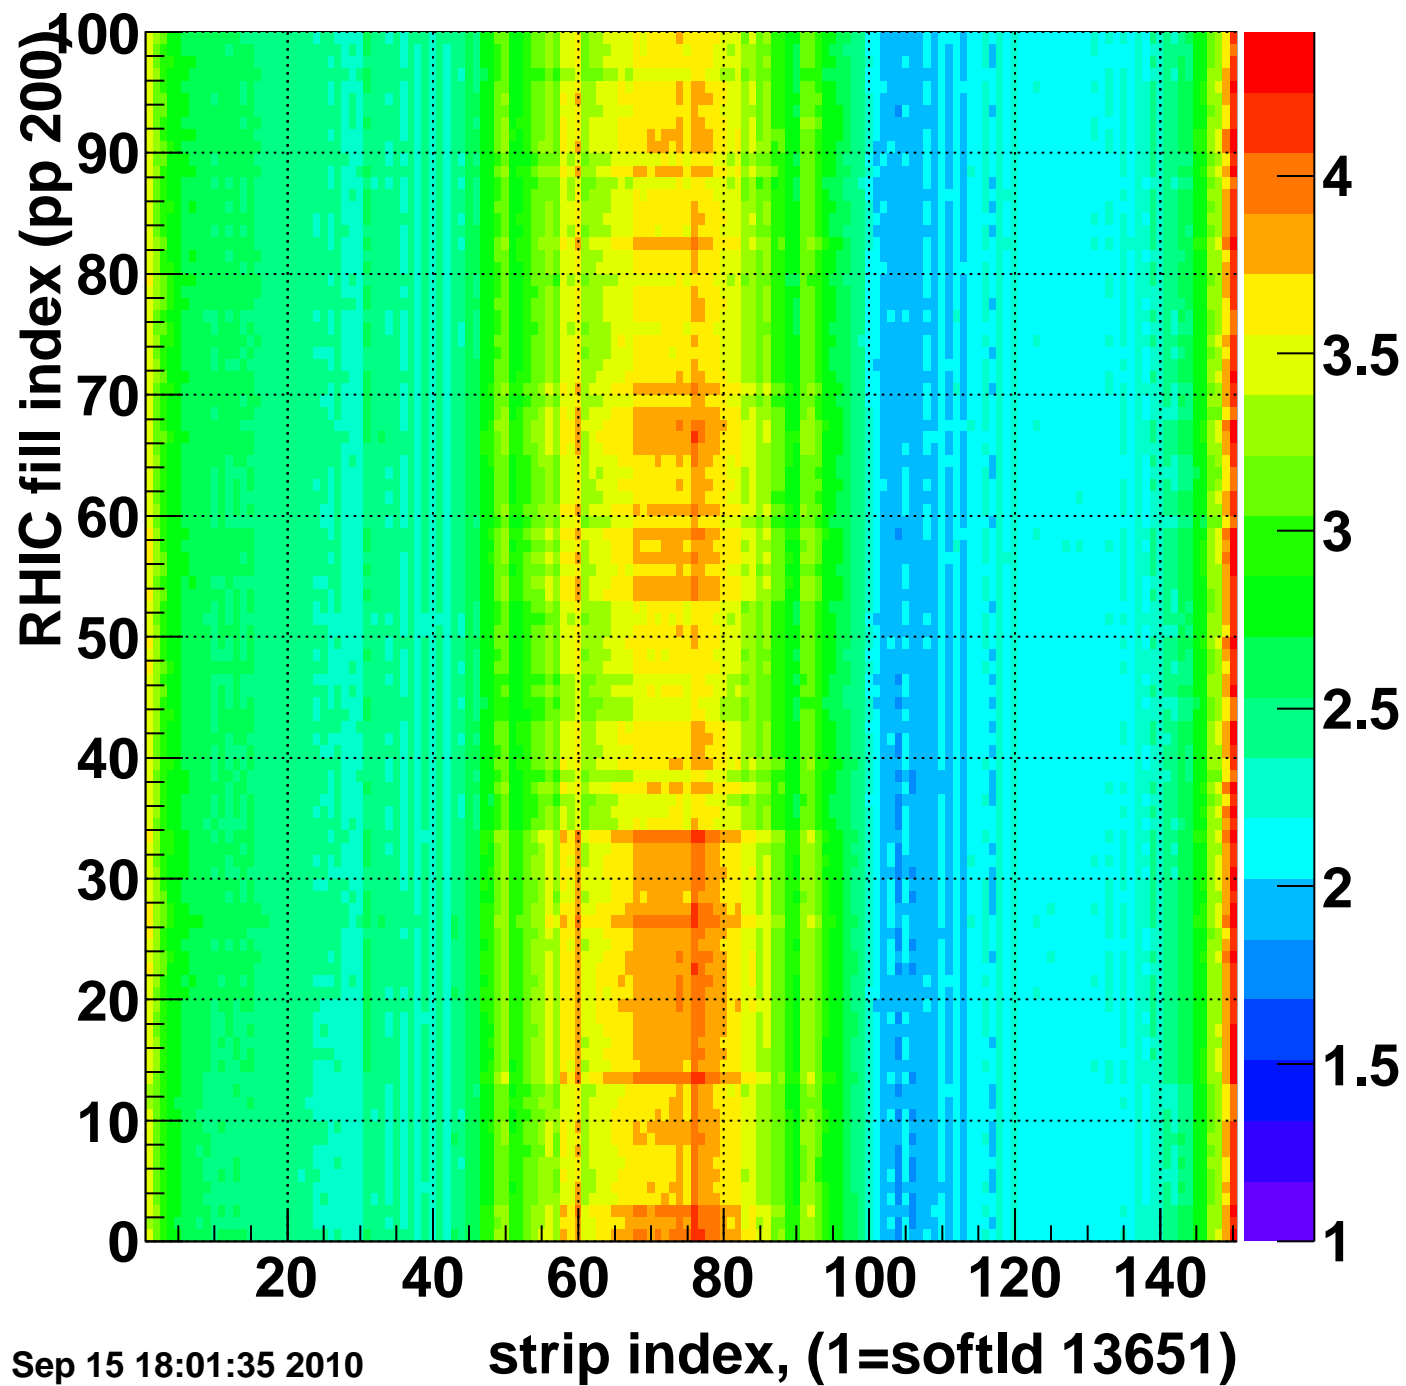

Rms of ped residuum (ADC), BSMDE mod=92, good strips

Entries 15000

Wed Sep 15 18:01:35 2010

Bad strips (color=error bits), BSMDE mod=92

Entries 0

Wed Sep 15 18:01:35 2010

Bad strips (color=error bits), BSMDE mod=92

Entries 14

Wed Sep 15 18:01:36 2010