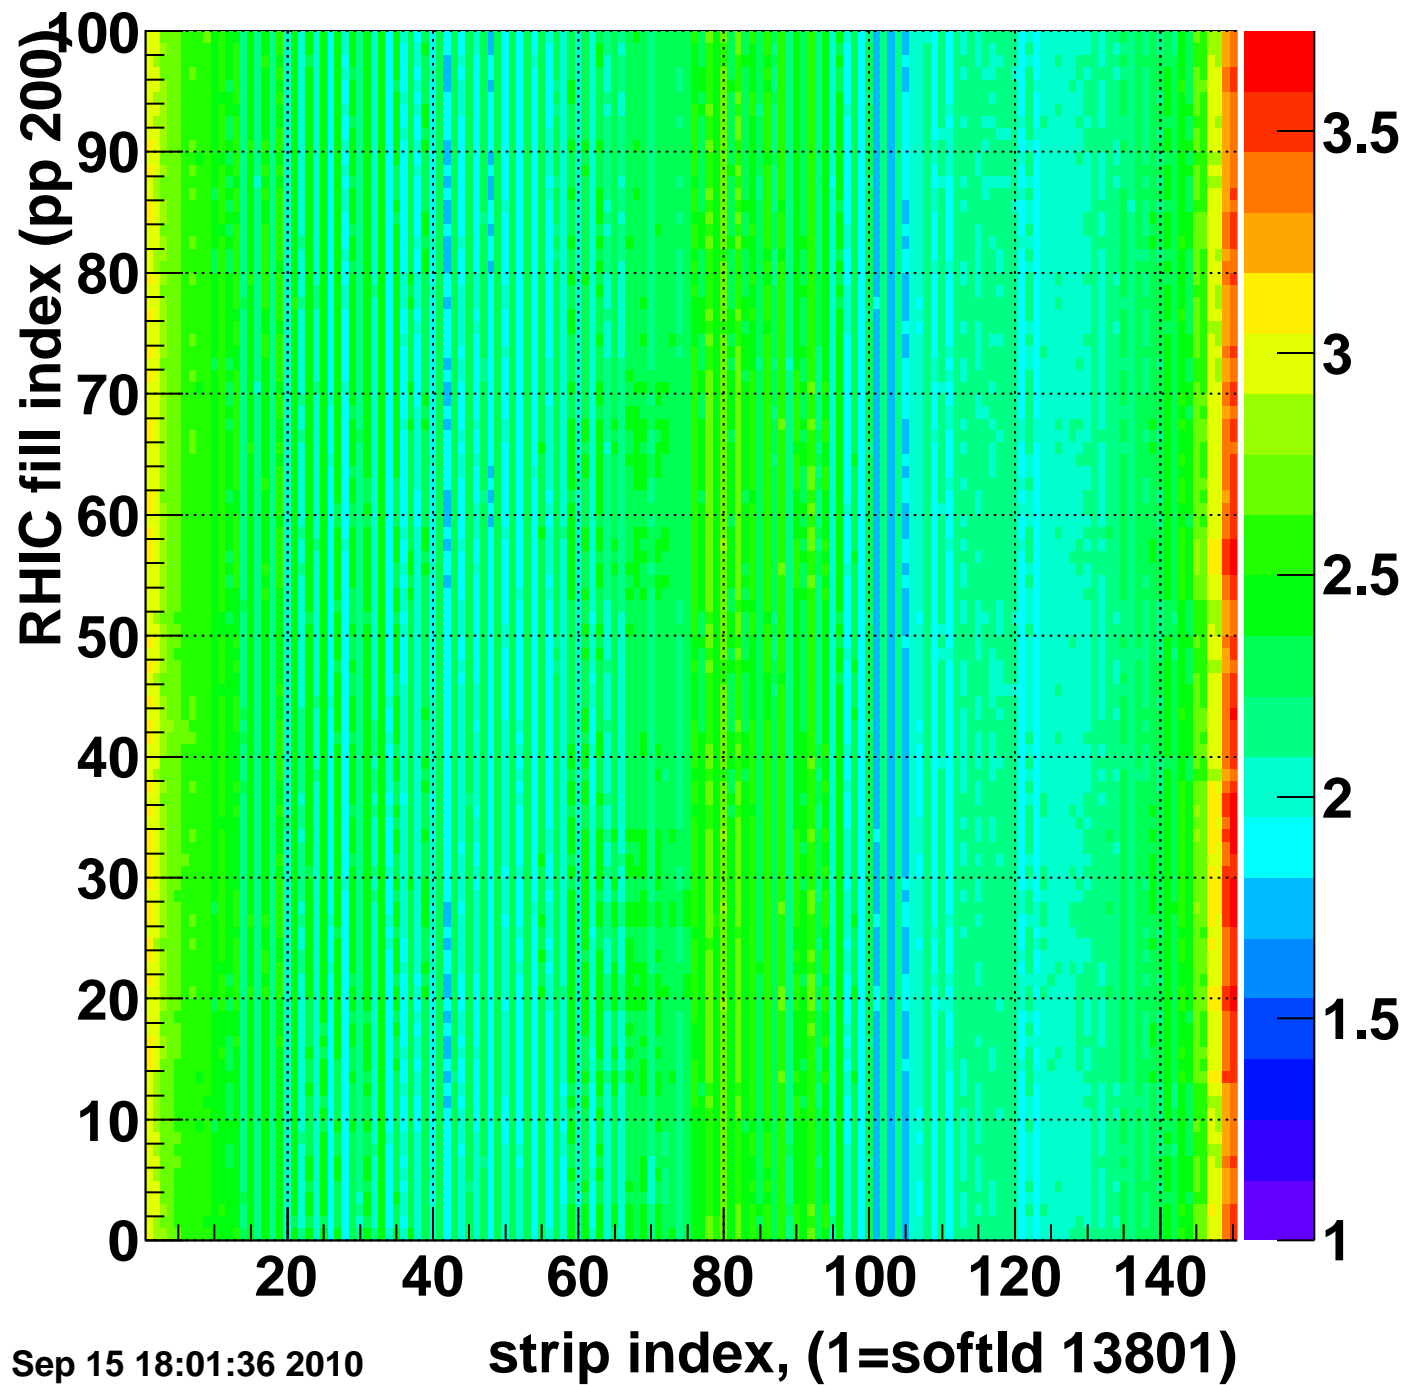

Rms of ped residuum (ADC), BSMDE mod=93, good strips

Entries 15000

Wed Sep 15 18:01:36 2010

Bad strips (color=error bits), BSMDE mod=93

Entries 0

Wed Sep 15 18:01:36 2010

Rms of ped residuum (ADC), BSMDP mod=93, good strips

Entries 15000

Wed Sep 15 18:01:36 2010

strip index, (1=softId 13801)

Bad strips (color=error bits), BSMDE mod=93

Entries 0

Wed Sep 15 18:01:36 2010