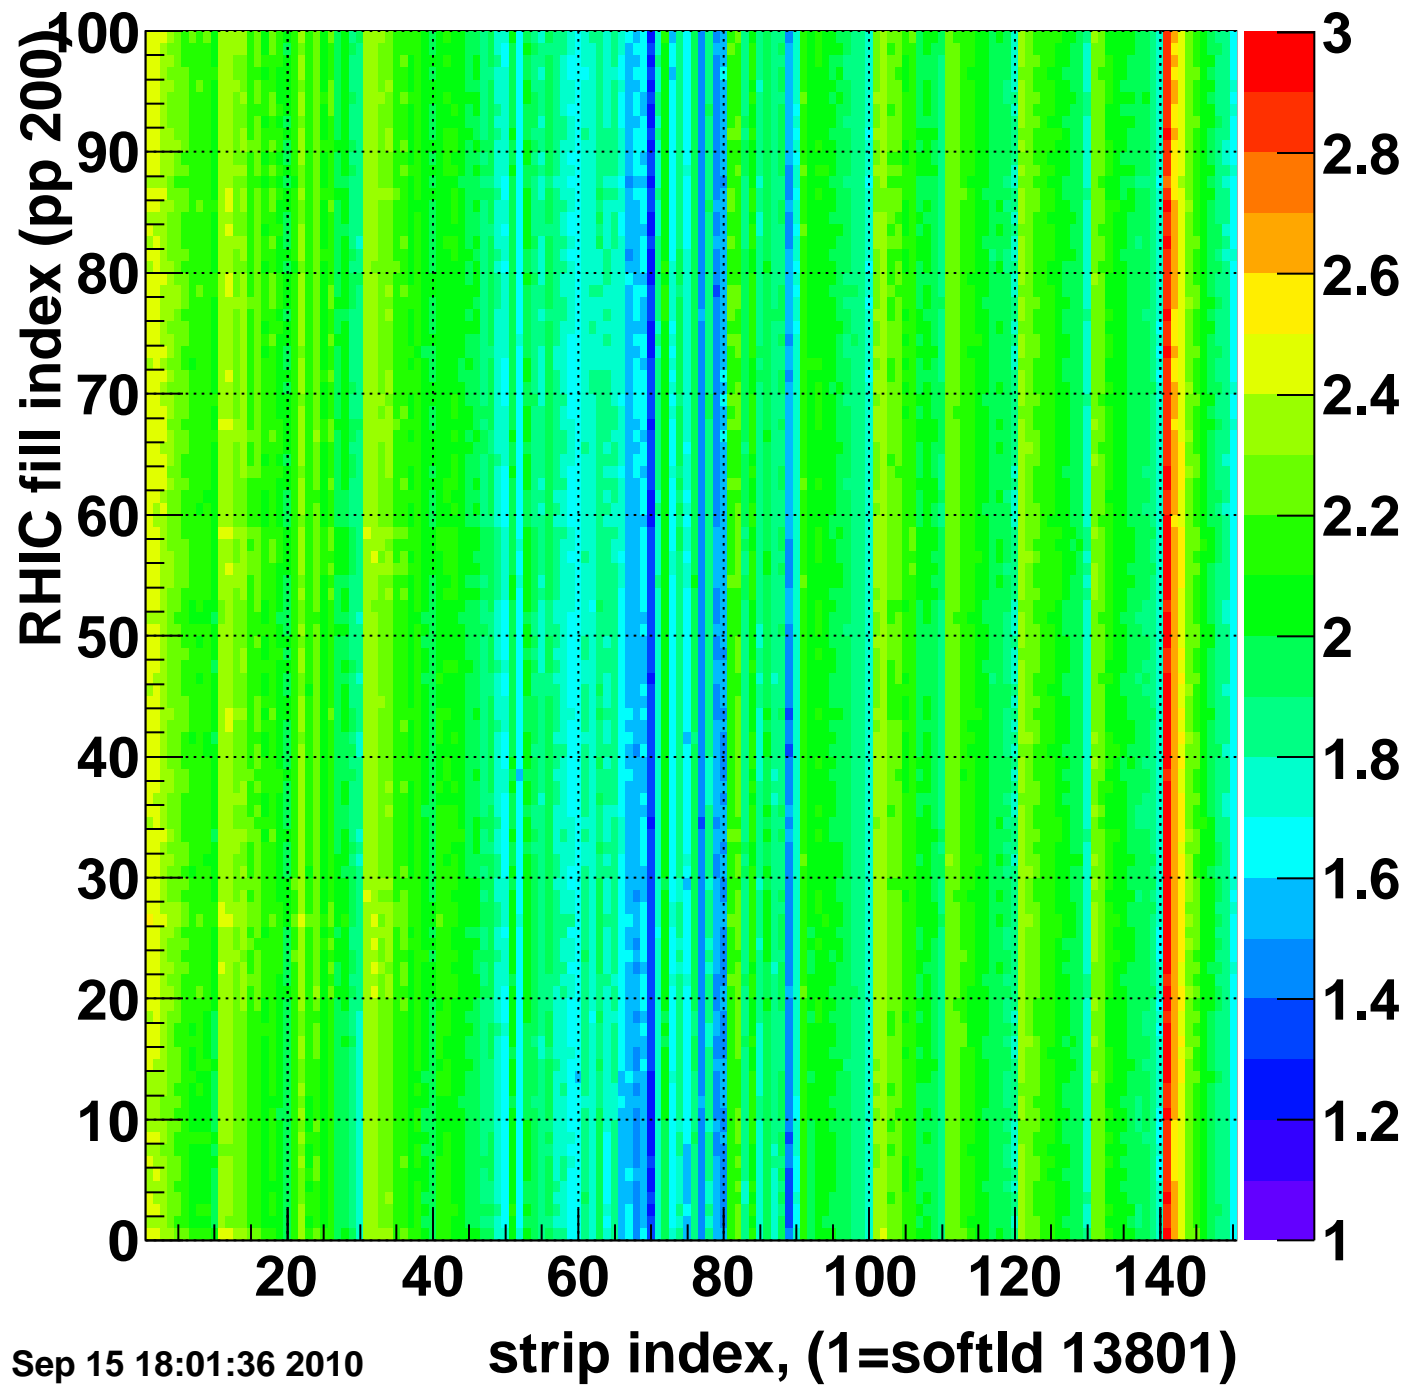

Rms of ped residuum (ADC), BSMDE mod=93, good strips

Entries 15000

Wed Sep 15 18:01:36 2010

Bad strips (color=error bits), BSMDE mod=93

Entries 0

Wed Sep 15 18:01:36 2010

Rms of ped residuum (ADC), BSMDP mod=93, good strips

Entries 15000

Wed Sep 15 18:01:36 2010

strip index, (1=softId 13801)

Bad strips (color=error bits), BSMDE mod=93

Entries 0

Wed Sep 15 18:01:36 2010